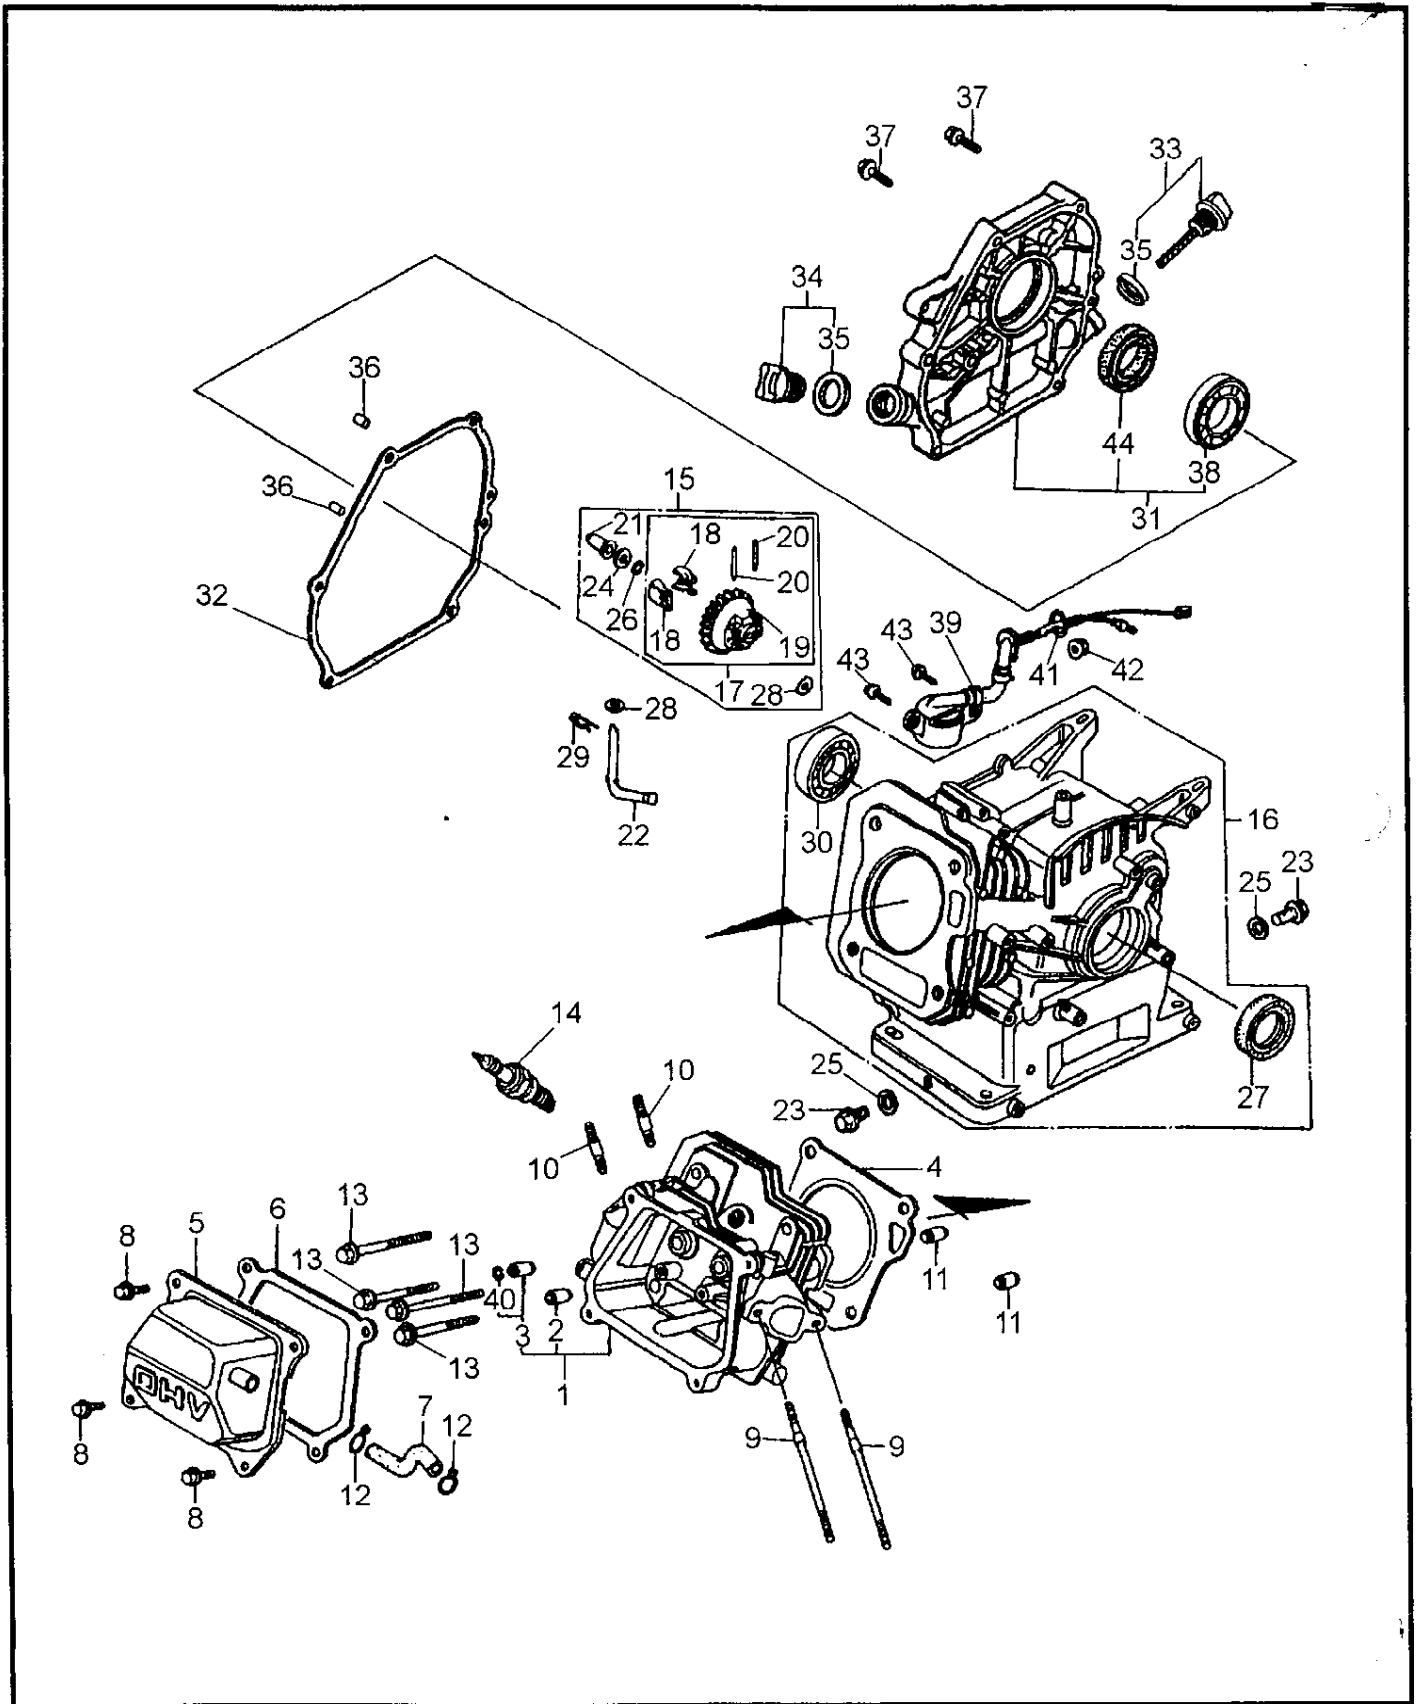

ENGINE CRANKCASE

ENGINE CRANKCASE

Ref No.	Part No.	Description	Q'ty	Notes
1	625245	Cylinder Head Comp.	1	INCL. 2,3,40
2	626338	Inlet Valve Guide(Os)		
3	583642	Exhaust Valve Guide(Os)		INCL. 40
4	625246	Cylinder Head Gasket	1	
5	583644	Head Cover Comp.	1	
6	626340	Head Cover Gasket	1	
7	625223	Breather Tube	1	
8	990467	Bolt	4	
9	625224	Stud Bolt	2	
10	626343	Stud Bolt	2	
11	626344	Dowel Pin	2	
12	583651	Tube Clip	2	
13	626345	Flange Bolt	4	
14	625225	Spark Plug	1	BPR6ES
15	583654	Governor Kit	1	INCL. 17,21,24,26
16	629359	Cylinder Barrel Assy.	1	INCL. 27,30
17	626317	Governor Assy.	1	INCL. 18~20
18	626318	Governor Weight	2	
19	626319	Governor Weight Holder	1	
20	998195	Governor Weight Pin	2	
21	626321	Governor Slider	1	
22	626327	Governor Arm Shaft	1	
23	998200	Drain Plug Bolt	2	
24	626322	Thrust Washer	1	
25	998199	Drain Plug Washer	2	
26	625895	Governor Holder Clip	1	
27	626325	Oil Seal	1	
28	990493	Plain Washer	2	
29	990496	Lock Pin	1	
30	626324	Radial Ball Bearing	1	
31	626331	Crankcase Cover Assy.	1	INCL. 39,45
32	625250	Case Cover Gasket	1	
33	626333	Oil Filler Cap Assy.	1	INCL. 36
34	626335	Oil Filler Cap Assy.	1	INCL. 35
35	626334	Packing, Oil Filler Cap	1	
36	990497	Dowel Pin	2	
37	626337	Flange Bolt	6	
38	626332	Radial Ball Bearing	1	
39	627189	Oil Level Switch Assy.	1	
40	626339	Clip	1	
41	629360	O-Ring	1	
42	625229	Flange Nut	1	
43	625230	Flange Bolt	2	
44	626325	Oil Seal	1