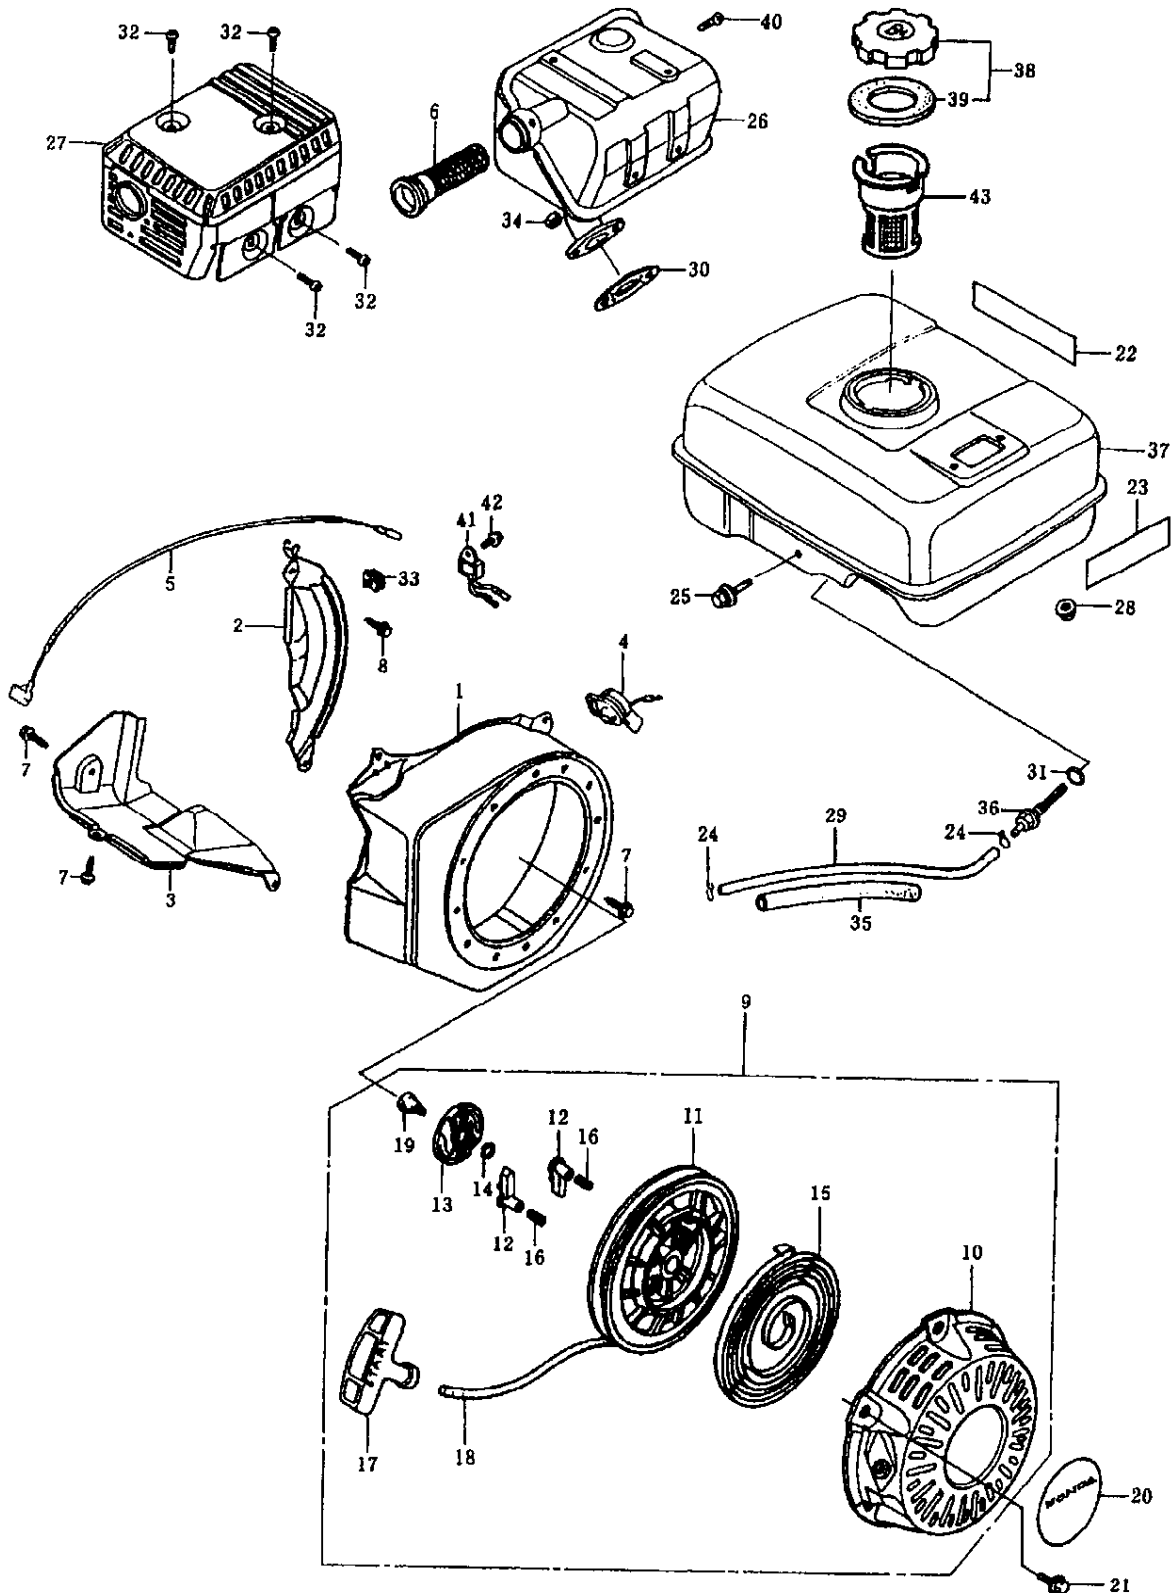

FUEL TANK~RECOIL STARTER~MUFFLER

FUEL TANK~RECOIL STARTER~MUFFLER

Ref No.	Part No.	Description	Q'ty	Notes
1	625263	Fan Cover Comp.	1	
2	629367	Side Plate	1	
3	625265	Shroud Comp.	1	
4	625240	Stop Switch Assy.	1	
5	620851	Stop Switch Cord	1	
6	625269	Spark Arrester	1	
7	990467	Bolt	6	
8	626393	Flange Bolt	1	
9	620853	Recoil Starter Assy.	1	INCL. 10-19
10	620854	Recoil Starter Case Comp.	1	
11	626448	Recoil Starter Reel	1	
12	626449	Starter Ratchet	2	
13	626450	Ratchet Guide	1	
14	626451	Friction Spring	1	
15	626452	Recoil Starter Spring	1	
16	626453	Return Spring	2	
17	620862	Recoil Starter Knob	1	
18	626455	Recoil Starter Rope	1	
19	626456	Setting Screw	1	
20	627042	Decal	1	
21	626609	Flange Bolt	3	
22	625241	Decal	1	
23	620847	Decal	1	
24	990499	Tube Clip	2	
25	627204	Flange Bolt	1	
26	625267	Mufflet Comp.	1	
27	620867	Muffler Protector	1	
28	990487	Nut	2	
29	629368	Fuel Hose	1	
30	626624	Muffler Gasket	1	
31	629360	O-Ring	1	
32	583785	Tapping Screw	4	
33	625242	Clip	1	
34	626627	Nut	2	
35	620869	Supporter Rubber	1	
36	583789	Fuel Tank Joint	1	
37	625268	Fuel Tank Comp.	1	
38	620871	Fuel Filler Cap Comp.	1	INCL. 39
39	620872	Packing	1	
40	583786	Tapping Screw	1	4X6
41	629369	Oil Alert Unit	1	
42	626609	Flange Bolt	1	
43	622245	Fuel Filter	1