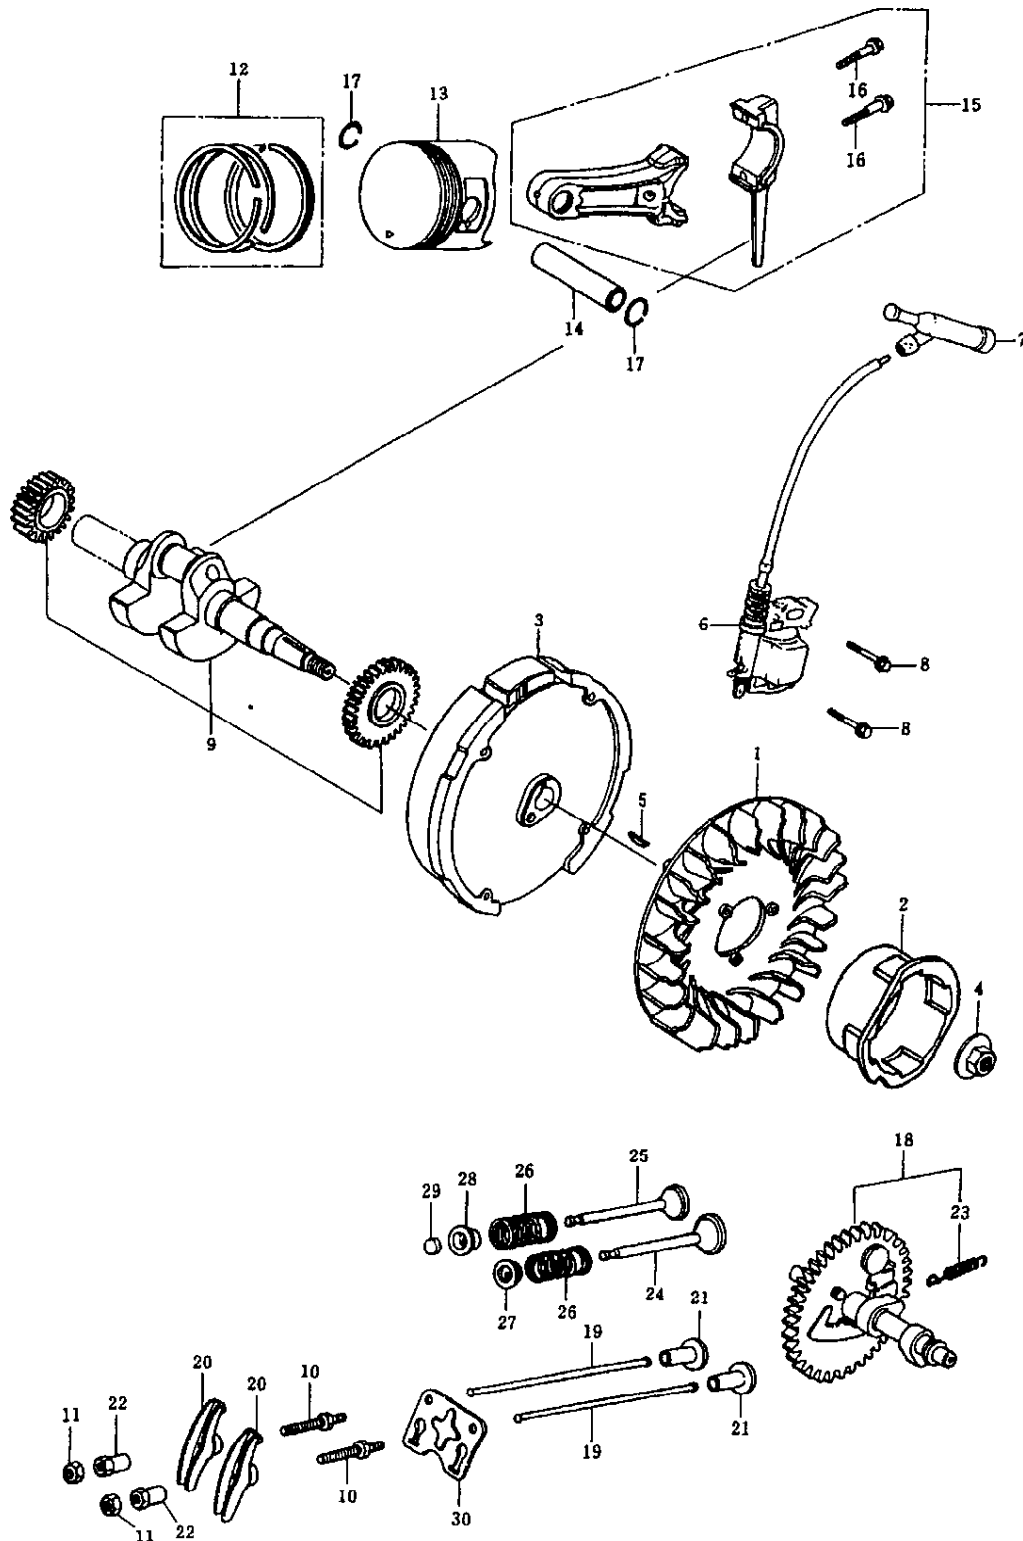

CRANKSHAFT-IGNITION COIL-VALVES

CRANKSHAFT-IGNITION COIL-VALVES

Ref No.	Part No.	Description	Q'ty	Notes
1	626384	Cooling Fan	1	
2	626385	Starter Pulley	1	
3	629361	Flywheel Comp.	1	
4	626388	Special Nut	1	
5	626383	Woodruff Key	1	
6	625232	Ignition Coil Assy.	1	
7	625233	Cap Assy.	1	
8	998214	Flange Bolt	2	
9	629362	Crankshaft Comp.	1	
10	625938	Pivot Bolt	2	
11	625939	Pivot Adjusting Nut	2	
12	629363	Piston Ring Set	1	
13	625254	Piston	1	
14	626355	Piston Pin	1	
15	626356	Connecting Rod Assy.	1	INCL. 16
16	626357	Connecting Rod Bolt	2	
17	626358	Piston Pin Clip	2	
18	626346	Camshaft Assy.	1	INCL. 23
19	626347	Push Rod	2	
20	626348	Valve Rocker Arm	2	
21	625234	Valve Lifter	2	
22	625929	Rocker Arm Pivot	2	
23	625925	Weight Return Spring	1	
24	625255	Inlet Valve	1	
25	625256	Exhaust Valve	1	
26	626350	Valve Spring	1	
27	626351	Retainer	1	
28	626352	Retainer	1	
29	626353	Valve Rotator	1	
30	626354	Push Rod Guide Plate	1