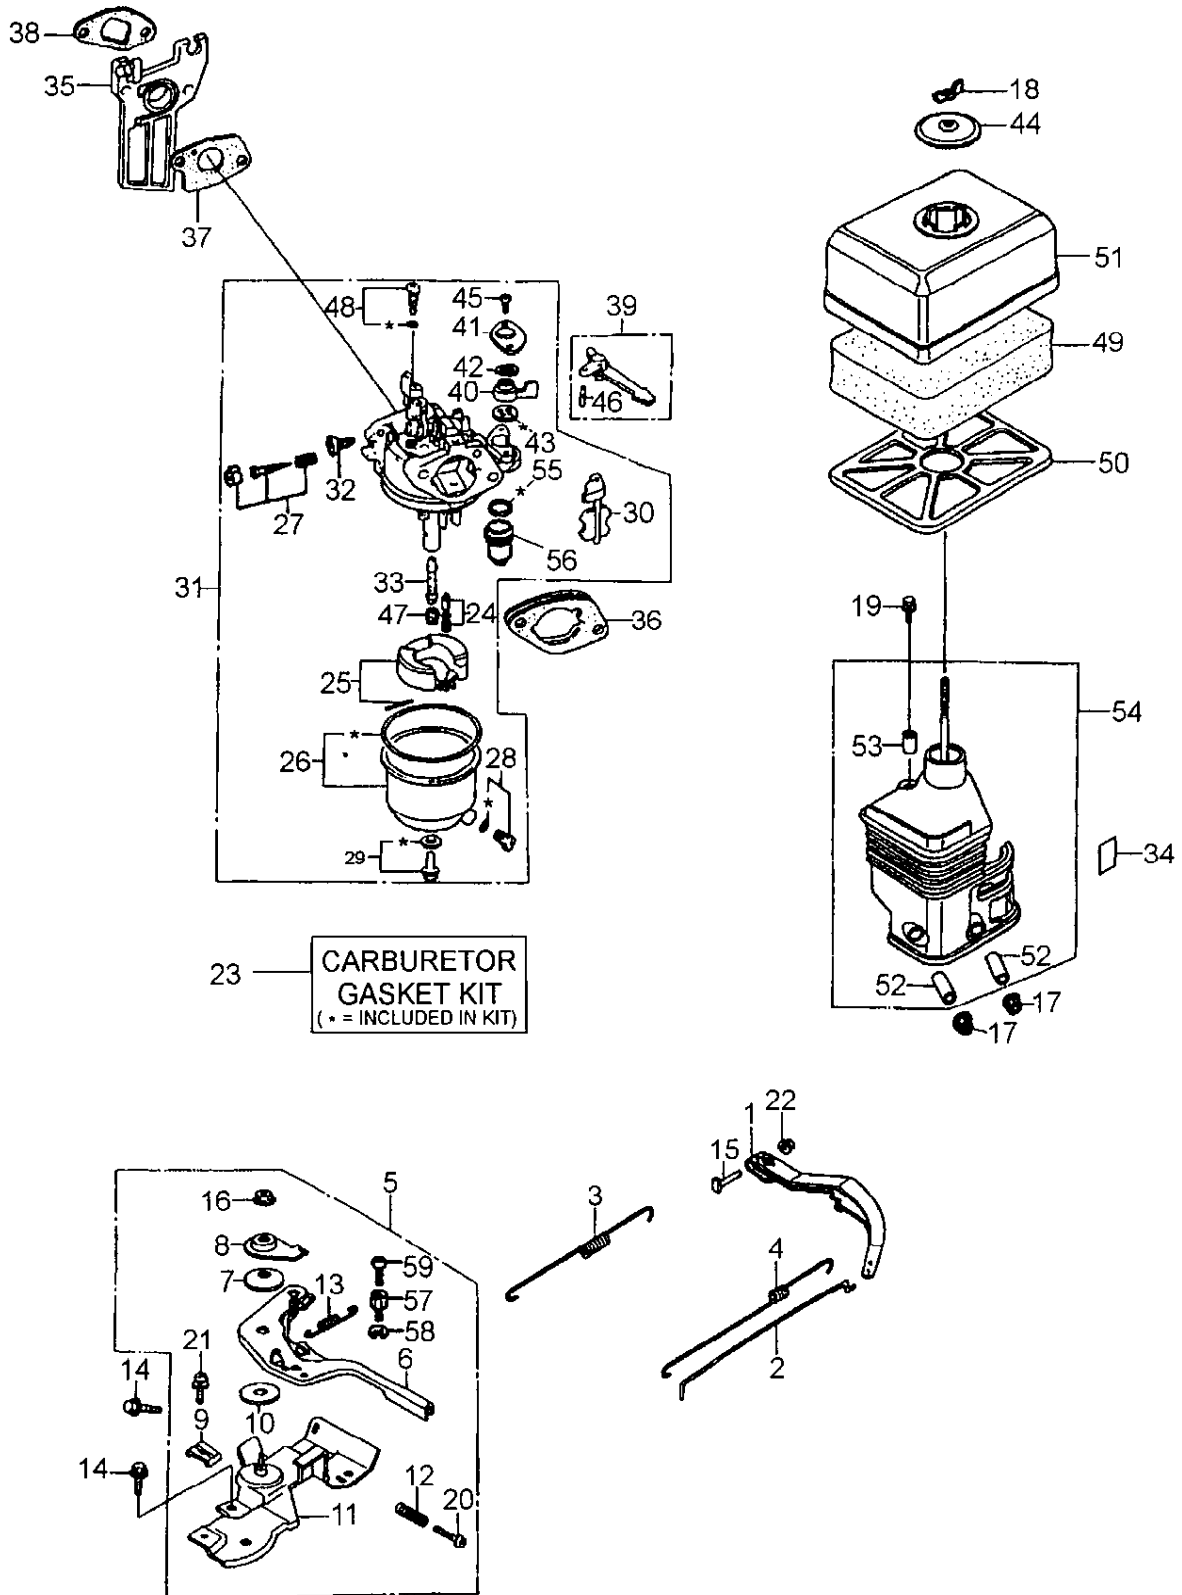

AIR CLEANER~CARBURETOR~GOVERNOR

AIR CLEANER~CARBURETOR~GOVERNOR

Ref No.	Part No.	Description	Q'ty	Notes
1	626379	Governor Arm	1	
2	626380	Governor Rod	1	
3	583715	Governor Spring	1	
4	626382	Throttle Return Spring	1	
5	627038	Control Assy.	1	INCL. 6~13,17,21,22,58~60
6	625258	Control Lever	1	
7	998280	Lever Spring	1	
8	620829	Control Lever Washer	1	
9	990418	Cable Holder	1	
10	998278	Control Lever Spacer	1	
11	625259	Control Base Comp.	1	
12	990419	Control Adjusting Spring	1	
13	583721	Cable Return Spring	1	
14	990467	Bolt	1	
15	626007	Governor Arm Bolt	1	
16	583724	Self Lock Nut	1	
17	990487	Nut	2	
18	990471	Nut	1	
19	627203	Bolt	1	
20	620831	Pan Screw	1	
21	620832	Pan Screw	1	
22	990487	Nut	1	
23	627034	Gasket Set	1	INCL. 43
24	998250	Float Valve Set	1	
25	626364	Float Set	1	
26	628314	Float Chamber Set	1	INCL. 28
27	627198	Screw Set	1	
28	998255	Drain Screw Set	1	
29	626367	Screw Set	1	
30	626368	Choke Set	1	
31	629364	Carburetor Assy.	1	
32	998258	Throttle Stop Screw	1	
33	629365	Main Nozzle	1	
34	620846	Choke Mark	1	
35	626374	Insulator	1	
36	583737	Carburetor Spacer Comp.	1	
37	625236	Carburetor Packing	1	
38	625261	Insulator Gasket	1	
39	583740	Choke Lever Comp.	1	INCL. 46
40	627201	Cock Lever	1	
41	629366	Setting Lever Plate	1	
42	998265	Cock Lever Spring	1	
43	620840	Fuel Cock Packing	1	
44	583752	Cleaner Cap	1	
45	998267	Screw	2	
46	626377	Spring Pin	1	
47	625262	Main Jet	1	#65
48	998260	Pilot Jet Set	1	
49	583746	Air Cleaner Element	1	
50	583747	Air Cleaner Grid	1	
51	583748	Air Cleaner Cover	1	
52	583749	Air Cleaner Collar	2	
53	583750	Air Cleaner Collar(B)	1	
54	583751	Air Cleaner Elbow Comp.	1	INCL. 52,53
55	626257	Fuel Strainer Cup Packing	1	
56	583742	Fuel Strainer Cup	1	
57	627039	Wire Holder	1	
58	583725	Circlip	1	
59	627040	Pan Screw	1