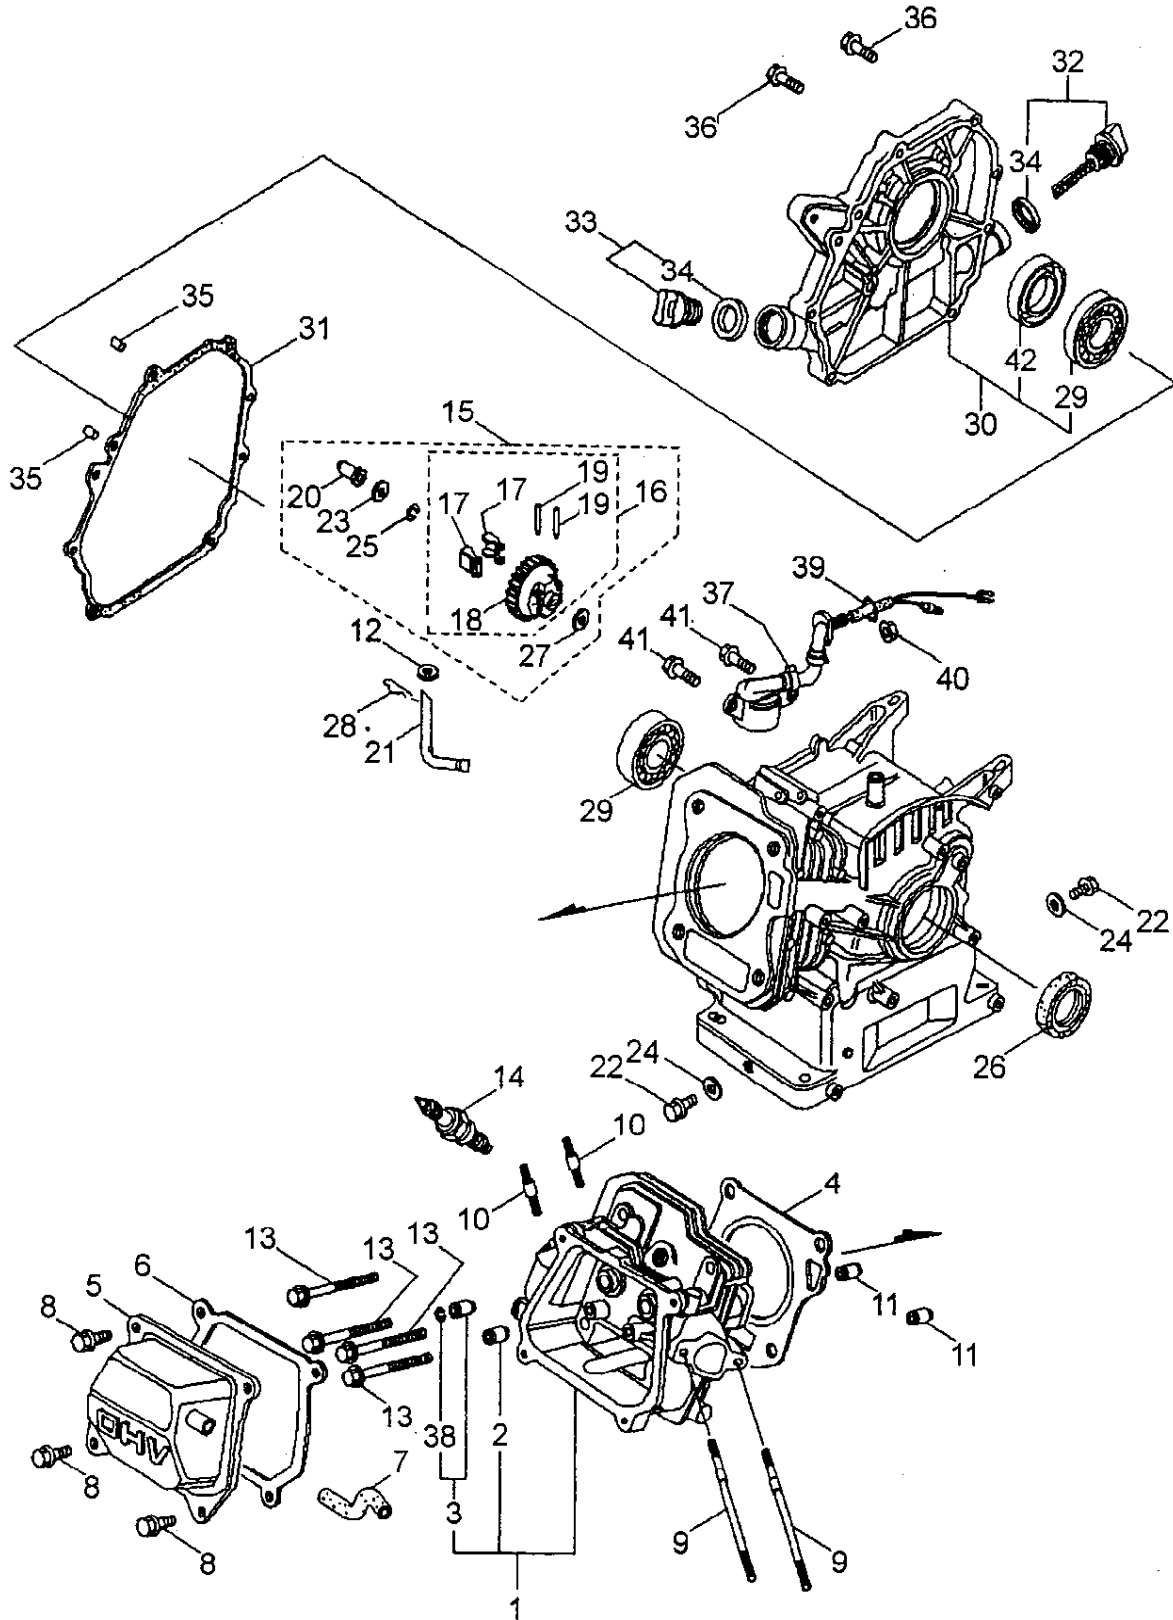

ENGINE CRANKCASE

ENGINE CRANKCASE

Ref No.	Part No.	Description	Q'ty	Notes
1	627188	Cylinder Head Comp.	1	INCL. 2,3,38
2	620734	Inlet Valve Guide(Over Size)	1	
3	583642	Exhaust Valve Guide(Over Size)	1	INCL. 38
4	620735	Cylinder Head Gasket	1	
5	583644	Head Cover Comp.	1	
6	583645	Head Cover Packing	1	
7	625223	Breather Tube	1	
8	990467	Bolt	4	
9	625224	Stud Bolt	2	
10	583649	Stud Bolt	2	
11	583650	Dowel Pin	2	
12	990493	Plain Washer	1	
13	620737	Flange Bolt	4	
14	625225	Spark Plug	1	BPR6ES NGK
15	583654	Governor Kit	1	INCL. 16,20,23,25,27
16	583656	Governor Assy.	1	INCL. 17-19
17	583657	Governor Weight	2	
18	583658	Governor Weight Holder	1	
19	998195	Governor Weight Pin	2	
20	583659	Governor Slider	1	
21	583660	Governor Arm Shaft	1	
22	998200	Drain Plug Bolt	2	
23	620739	Thrust Washer	1	
24	998199	Drain Plug Washer	2	
25	583662	Governor Holder Clip	1	
26	620740	Oil Seal	1	
27	990493	Plain Washer	1	
28	990496	Lock Pin	1	
29	620741	Radial Ball Bearing	1	
30	627190	Crankcase Cover Assy.	1	INCL. 31
31	627191	Case Cover Packing	1	
32	620744	Oil Filler Cap Assy.	1	INCL. 34
33	620745	Oil Filler Cap Assy.	1	INCL. 34
34	620747	Oil Filler Cap Packing	1	
35	990497	Knock Pin	2	
36	998198	Flange Bolt	7	
37	627189	Oil Level Switch Assy.	1	
38	620736	Clip	1	
39	625228	O-Ring	1	
40	625229	Flange Nut	1	
41	625230	Flange Bolt	2	
42	627192	Oil Seal	1	22X41X6