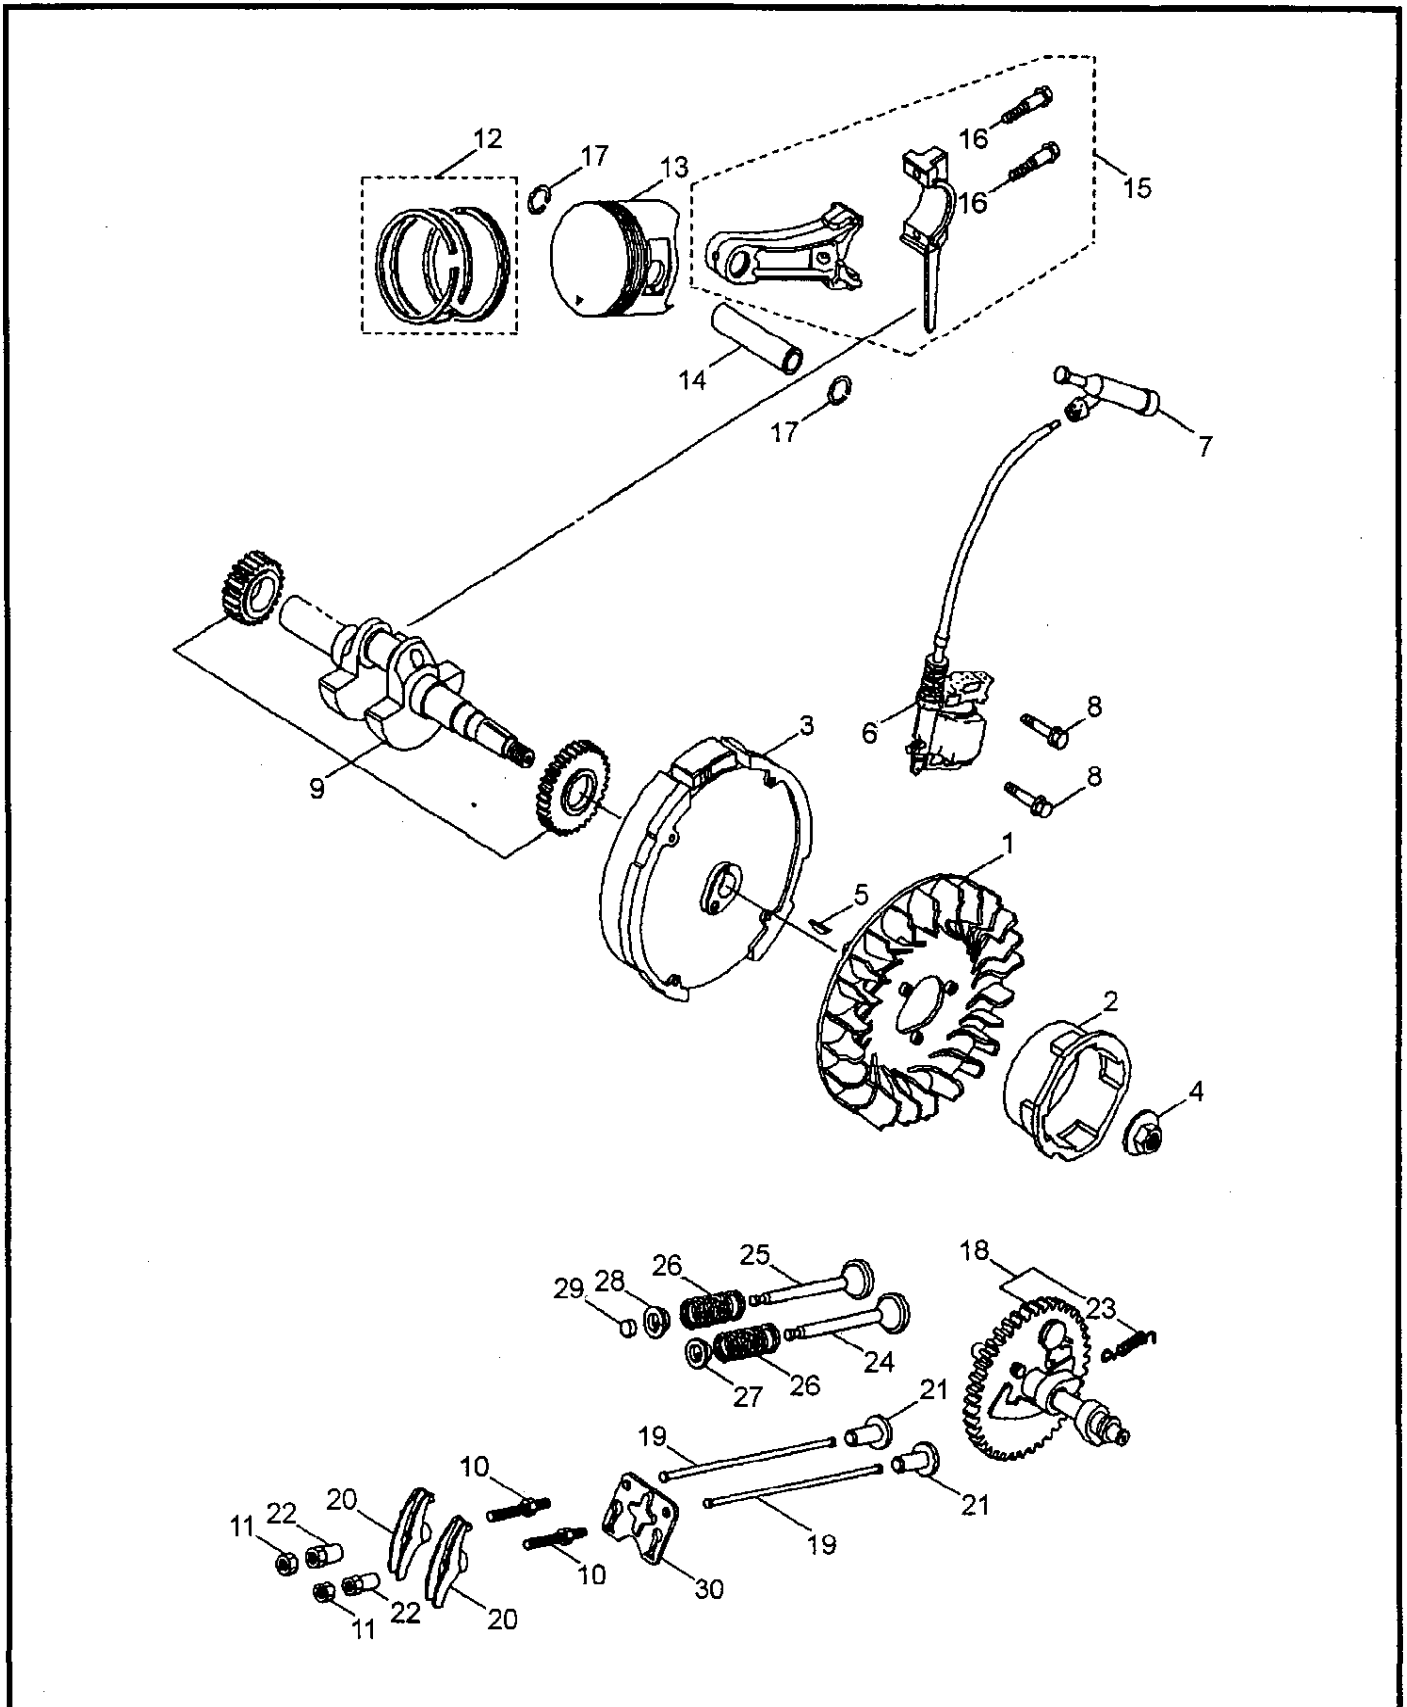

PISTON, CRANKSHAFT, IGNITION COIL, & VALVES

PISTON, CRANKSHAFT, IGNITION COIL, & VALVES

Ref No.	Part No.	Description	Q'ty	Notes
1	620764	Cooling Fan	1	
2	620765	Starter Pulley	1	
3	620766	Flywheel Complete	1	
4	583685	Special Nut	1	
5	583686	Special Woodruff Key	1	
6	625232	Ignition Coil Assy.	1	
7	625233	Cap Assy.	1	
8	998214	Flange Bolt	2	
9	627193	Crankshaft Comp.(W-Type)	1	
10	583711	Pivot Bolt	2	
11	583712	Pivot Adjusting Nut	2	
12	620772	Piston Ring Set	1	
13	620773	Piston	1	
14	620774	Piston Pin	1	
15	620775	Connecting Rod Assy.	1	INCL. 16
16	583696	Connecting Rod Bolt	2	
17	620776	Piston Pin Clip	2	
18	620777	Camshaft Assy.	1	INCL. 23
19	620818	Push Rod	2	
20	583700	Valve Rocker Arm	2	
21	626349	Valve Lifter	2	
22	625929	Rocker Arm Pivot	2	
23	583703	Weight Return Spring	1	
24	620819	Inlet Valve	1	
25	620820	Exhaust Valve	1	
26	620821	Valve Spring	2	
27	583707	Retainer	1	
28	583708	Retainer	1	
29	583709	Valve Rotator	1	
30	620822	Push Rod Guide Plate	1