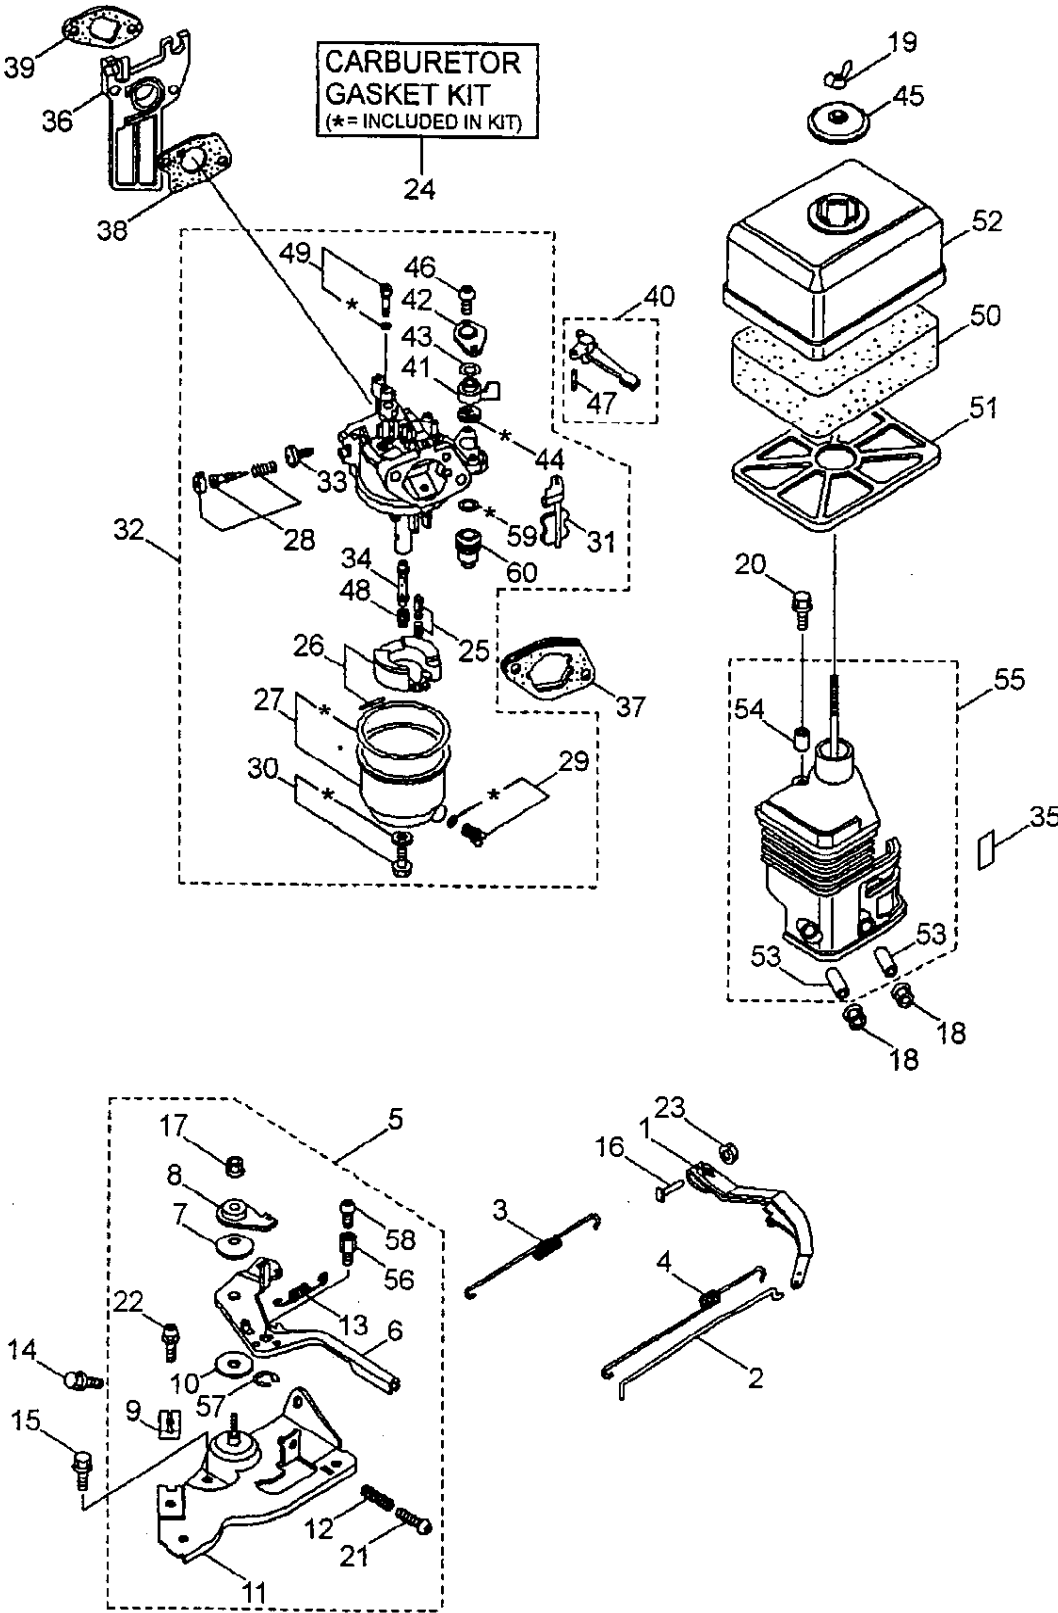

AIR CLEANER, CARBURETOR, & GOVERNOR

AIR CLEANER, CARBURETOR, & GOVERNOR

Ref No.	Part No.	Description	Q'ty	Notes
1	620823	Governor Arm	1	
2	620824	Governor Rod	1	
3	620825	Governor Spring	1	
4	620826	Throttle Return Spring	1	
5	627196	Control Assy.	1	
6	620828	Control Lever	1	
7	998280	Lever Spring	1	
8	620829	Control Lever Washer	1	
9	990418	Cable Holder	1	
10	998278	Control Lever Spacer	1	
11	620830	Control Base Comp.	1	
12	990419	Control Adj Spring	1	
13	583721	Cable Return Spring	1	
14	583762	Flange Bolt	1	
15	990467	Bolt	1	
16	583723	Governor Arm Bolt	1	
17	583724	Self Lock Nut	1	
18	990487	Nut	2	
19	990471	Nut	1	
20	627203	Bolt	1	
21	620831	Pan Screw	1	
22	620832	Pan Screw	1	
23	990487	Nut	1	
24	627034	Gasket Set	1	INCL. 44,59
25	998250	Float Valve Set	1	
26	583729	Float Set	1	
27	583730	Float Chamber Set	1	INCL. 29
28	627198	Screw Set	1	
29	998255	Drain Screw Set	1	
30	583731	Screw Set	1	
31	583732	Choke Set	1	
32	627199	Carburetor Assy.	1	
33	998258	Throttle Stop Screw	1	
34	627200	Main Nozzle	1	
35	620846	Choke Mark	1	
36	620837	Insulator	1	
37	583737	Carburetor Spacer Comp.	1	
38	625236	Carburetor Packing	1	
39	620839	Insulator Packing	1	
40	583740	Choke Lever Comp.	1	INCL. 47
41	627201	Cock Lever	1	
42	998266	Lever Setting Plate	1	
43	998265	Cock Lever Spring	1	
44	620840	Fuel Cock Packing	1	
45	583752	Cleaner Cap	1	
46	620841	Pan Screw	2	
47	583744	Spring Pin	1	
48	627202	Main Jet	1	#62
49	998260	Pilot Jet Set	1	
50	583746	Air Cleaner Element	1	

Ref No.	Part No.	Description	Q'ty	Notes
51	583747	Air Cleaner Grid	1	
52	620843	Air Cleaner Cover	1	
53	620844	Air Cleaner Collar	2	
54	583750	Air Cleaner Collar B	1	
55	620845	Air Cleaner Elbow Comp.	1	INCL. 53,54
56	627039	Wire Holder	1	
57	583725	Circlip	1	
58	627040	Pan Screw	1	
59	626257	Fuel Strainer Cup Packing	1	
60	583742	Fuel Strainer Cup	1