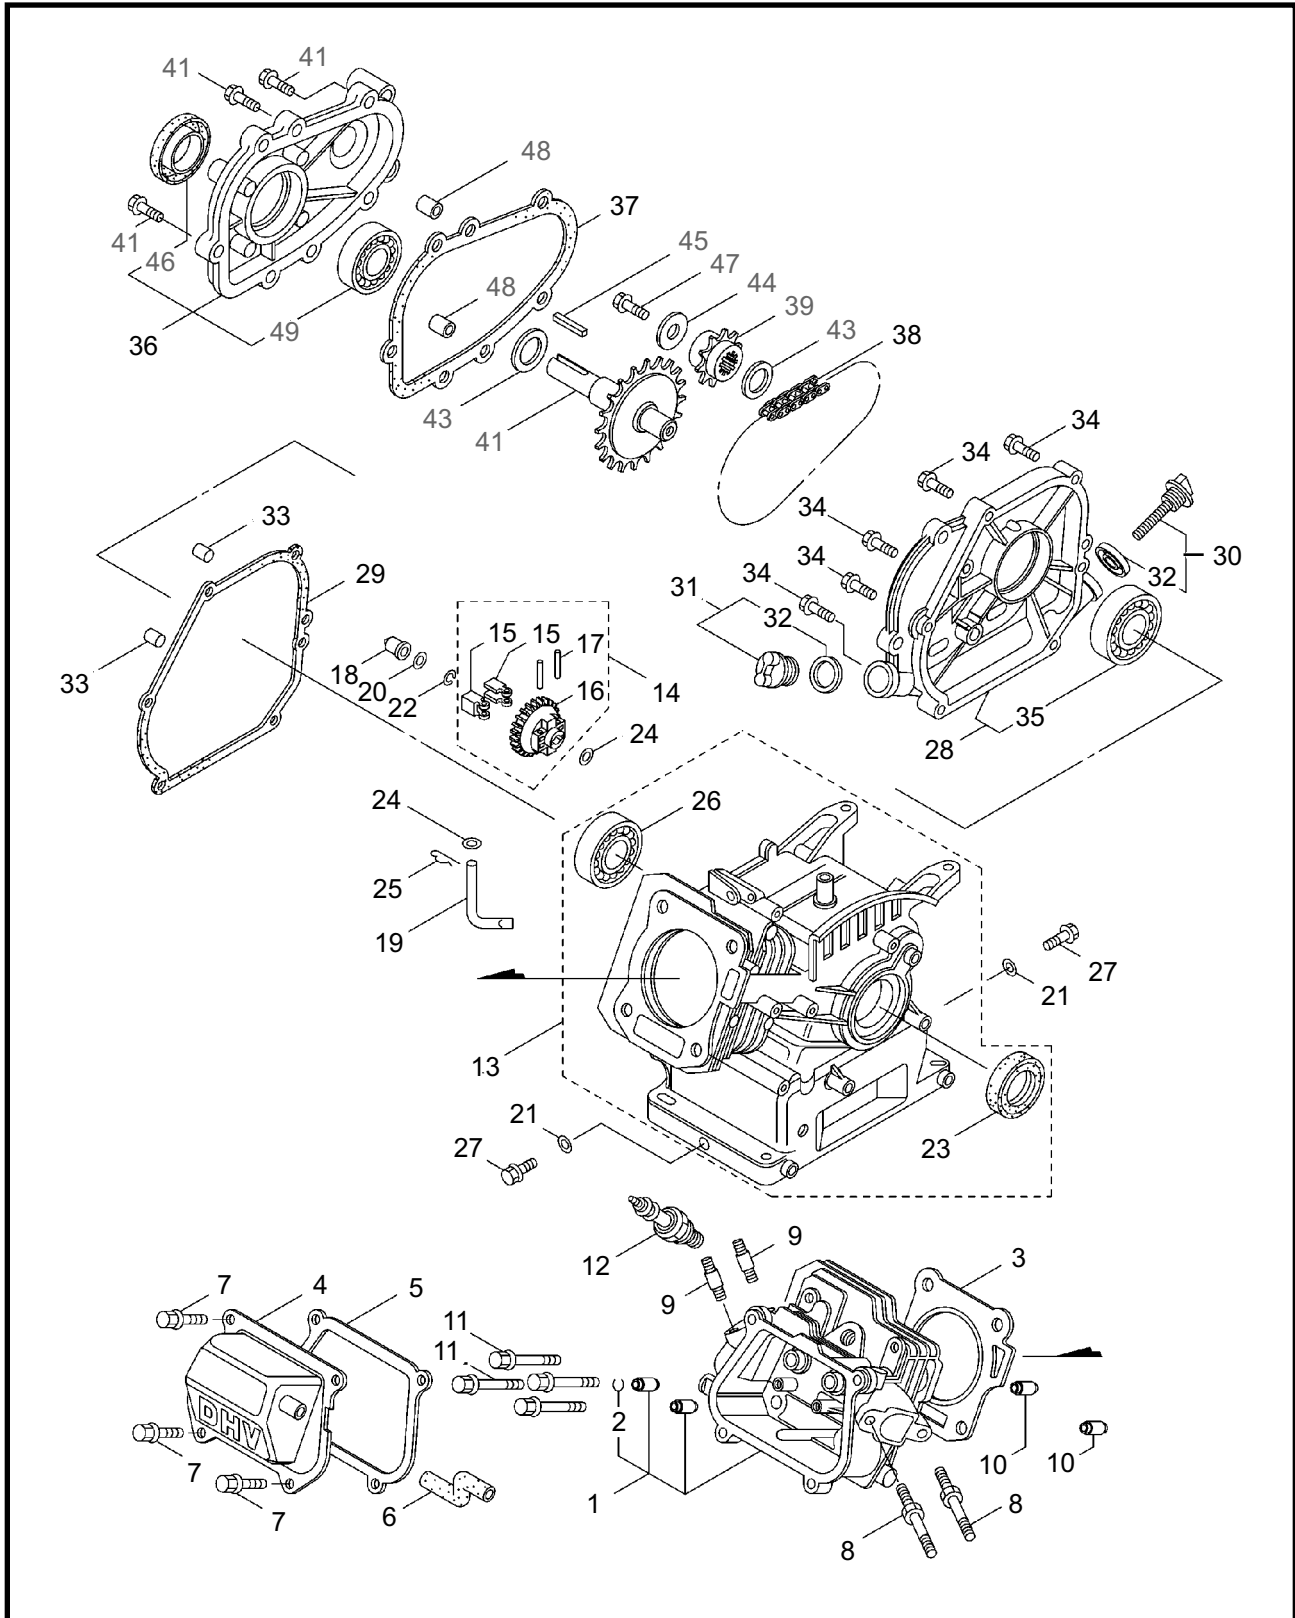

ENGINE

REF #	PART #	DESCRIPTION	Q'TY.	NOTES
1	625245	Cylinder Head Comp.	1	Incl. 2
2	626339	Clip	1	
3	625246	Cylinder Head Gasket	1	
4	583644	Head Cover Comp.	1	
5	626340	Head Cover Gasket	1	
6	625223	Breather Tube	1	
7	990467	Flange Bolt	4	6x12
8	625224	Stud Bolt	2	
9	626343	Stud Bolt	2	
10	626344	Dowel Pin	2	
11	626345	Flange Bolt	4	
12	625225	Spark Plug	2	BPR6ES NGK
13	625247	Cylinder Barrel Ass'y	1	Incl. 23, 26
14	626317	Governor Ass'y	1	Incl. 15-17
15	626318	Governor Weight	2	
16	626319	Governor Weight Holder	1	
17	998195	Governor Weight Pin	2	
18	626321	Governor Slider	1	
19	626327	Governor Arm Shaft	1	
20	626322	Thrust Washer	1	
21	998199	Drain Plug Washer	2	
22	625895	Governor Holder Clip	1	
23	626325	Oil Seal	1	
24	990493	Plain Washer	2	
25	990496	Lock Pin	1	
26	625248	Radial Ball Bearing	1	
27	998200	Drain Plug Bolt	2	
28	625249	Crankcase Cover Ass'y	1	Incl. 35
29	625250	Case Cover Gasket	1	
30	626333	Oil Filler Cap Ass'y	1	Incl. 32
31	626335	Oil Filler Cap Ass'y	1	Incl. 32
32	626334	Packing, Oil Filler Cap	2	
33	990497	Dowel Pin	2	8x14
34	583671	Flange Bolt	6	
35	626332	Radial Ball Bearing	1	
36	583672	Chain Case Cover Ass'y	1	Incl. 46, 49
37	620748	Chain Case Cover Packing	1	
38	583674	P.T.O. Drive Chain	1	
39	625251	Drive Sprocket	1