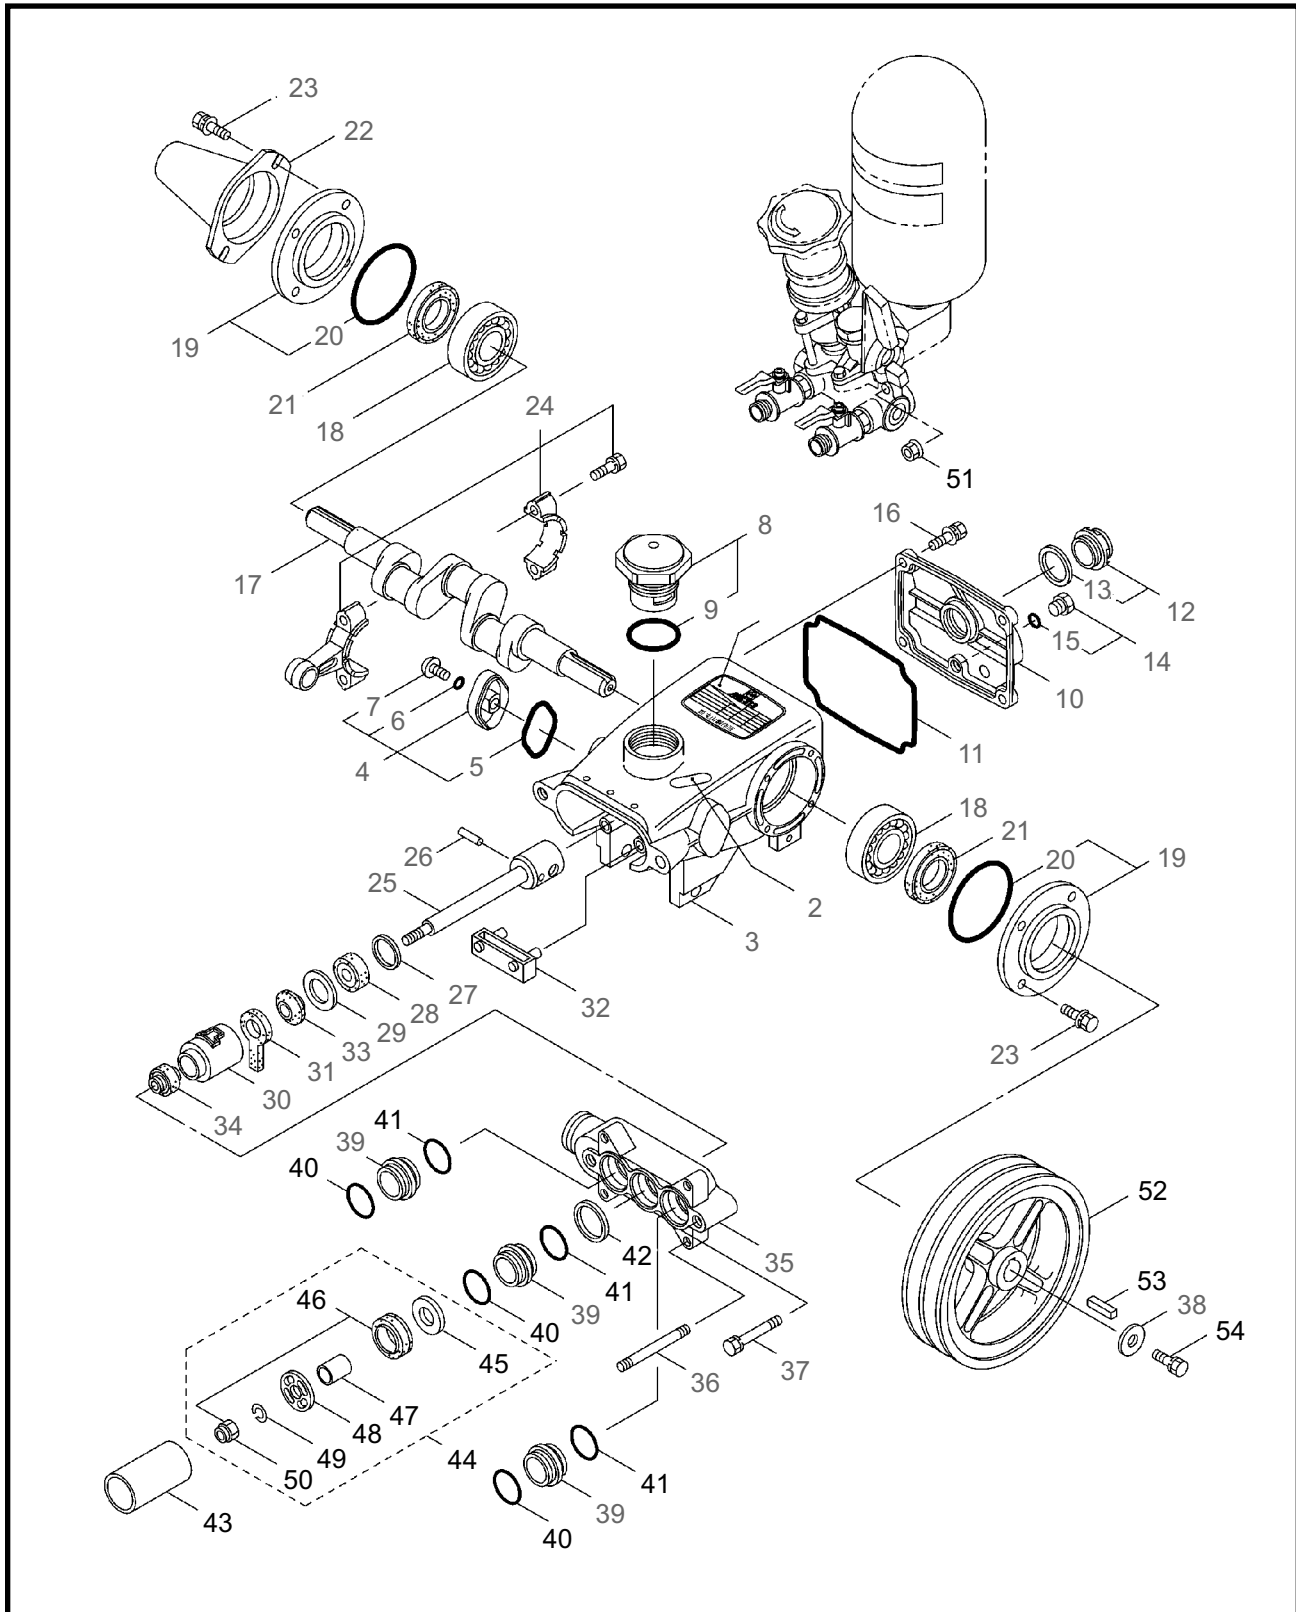

6 ILLUSTRATED PARTS LIST
MS413ECH

POWER SPRAYER (PUMP ASSEMBLY)

REF #	PART #	DESCRIPTION	Q'TY.	NOTES
40	015862	O-Ring	3	
41	023172	O-Ring	3	
42	105508	Packing	1	
43	108065	Cylinder Pipe	3	
44	632583	Inlet Valve Ass'y	3	Incl. 45-50
45	014122	Inlet Valve Seat	3	
46	632586	Piston Packing Set	3	Incl. 50
47	027499	Spacer	3	
48	119917	Retainer, Piston	3	
49	015849	Spring Washer	3	M6
50	046365	Nylon Nut	3	M6
51	108468	Nut	4	M8
52	100837	V-Pulley	1	152-Ax2
53	014543	Key	1	
54	092521	Bolt	1	M8x20