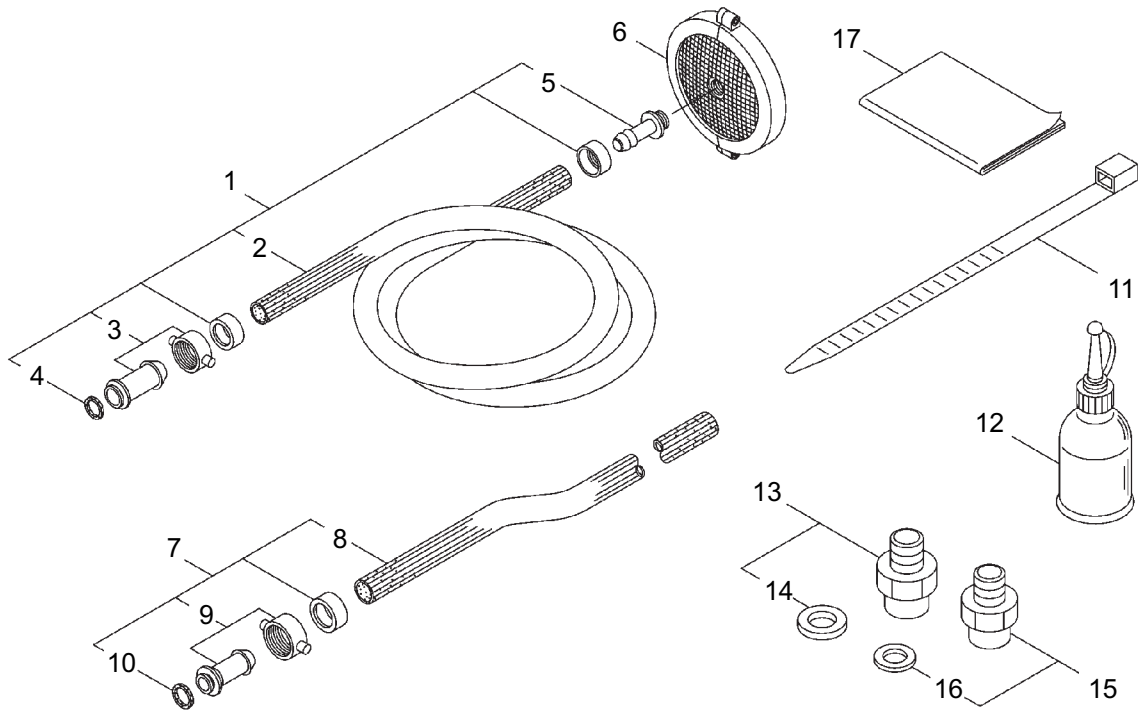

ACCESSORIES

REF #	PART #	DESCRIPTION	Q'TY.	NOTES
1	105936	Suction Hose Ass'y	1	Incl. 2-5
2	103571	Hose	1	19x1Bx3000L
3	098213	Hose Coupling	1	
4	103686	Packing	1	
5	105937	Hose Coupling	1	
6	122017	Suction Strainer Ass'y	1	
7	103572	Spill Hose Ass'y	1	Incl. 8-10
8	103573	Hose	1	13x19x3000L
9	098009	Hose Coupling	1	
10	103685	Packing	1	
11	107107	Band	1	
12	015773	Oil Feeder	1	
13	091010	Extension	1	Incl. 14
14	550090	Packing	1	
15	091015	Extension	1	Incl. 16
16	014823	Packing	1	
17	814273	Instruction Manual	1