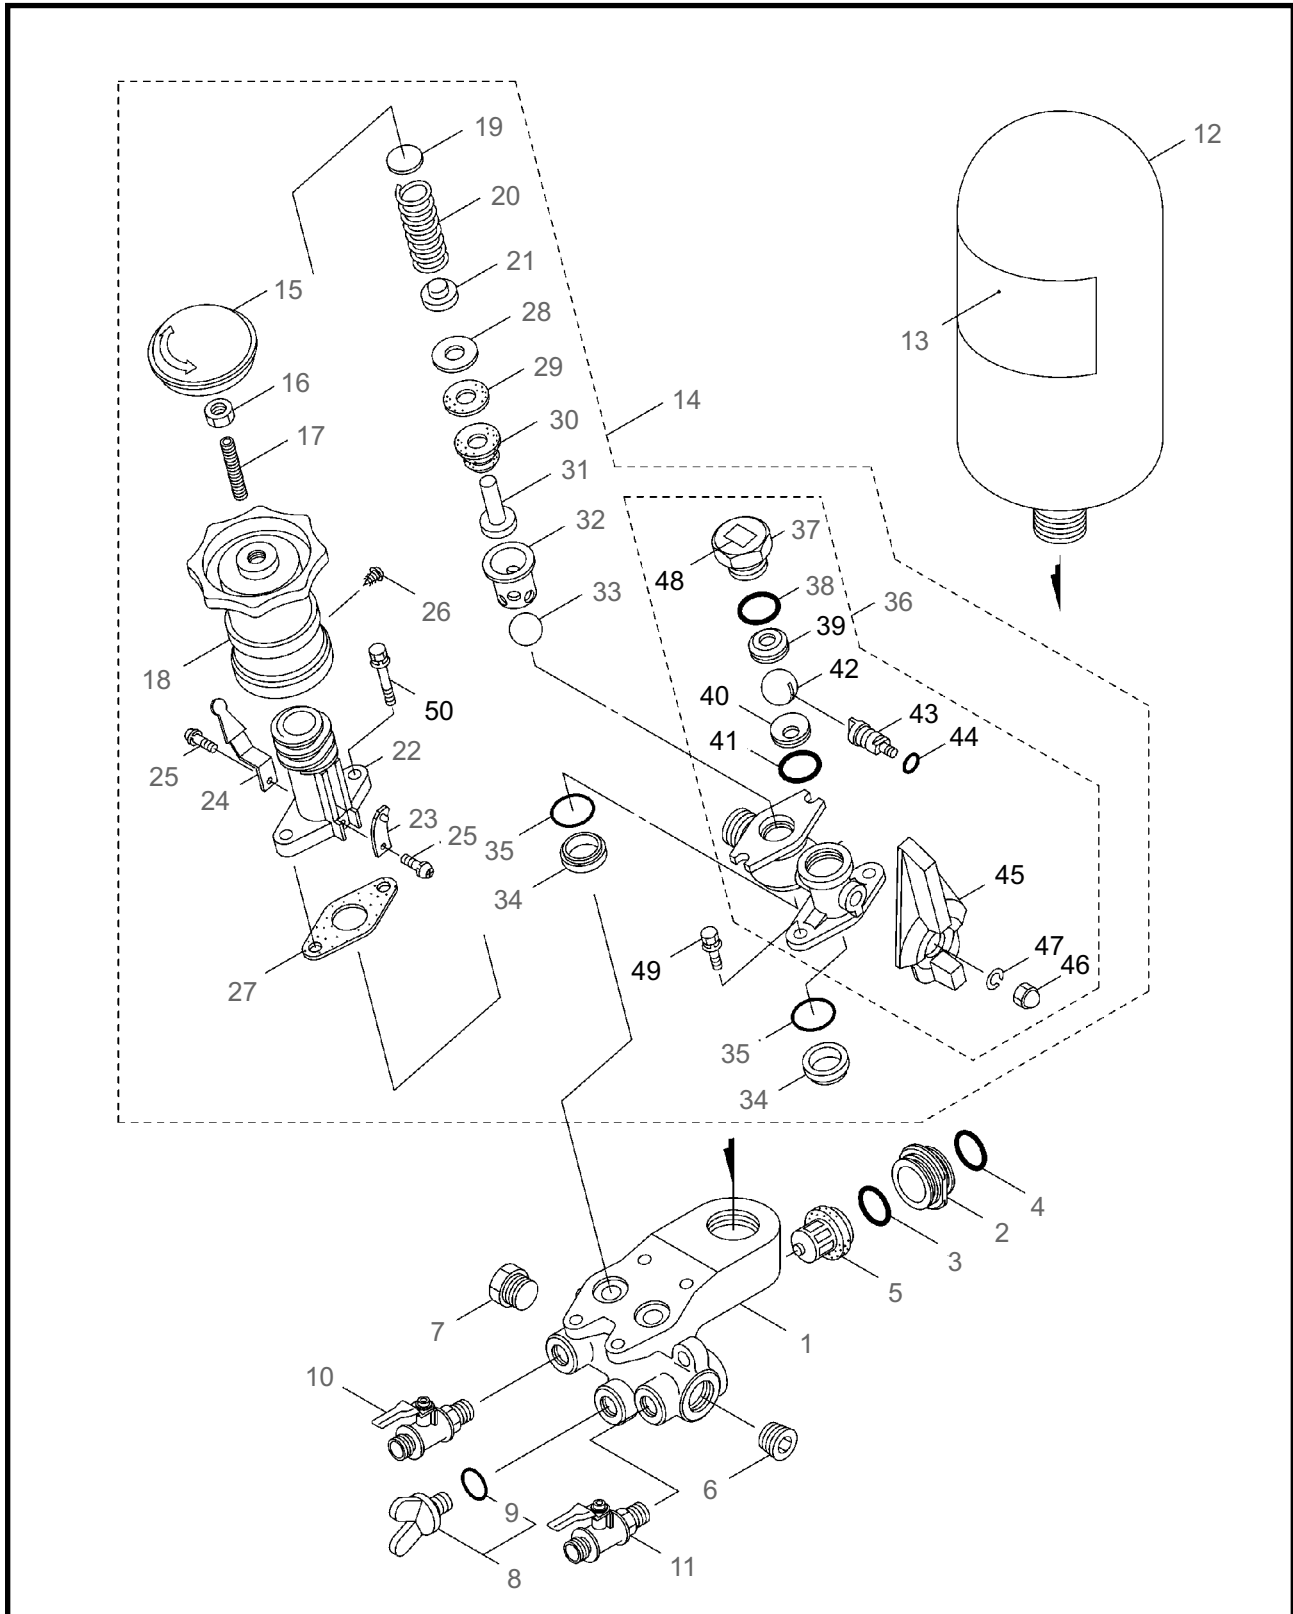

POWER SPRAYER (DISCHARGE VALVE, P.R.VALVE)

REF #	PART #	DESCRIPTION	Q'TY.	NOTES
39	121690	Valve Seat	1	
40	121691	Valve Seat	1	
41	013967	O-Ring	1	
42	120840	Ball Valve	1	
43	120841	Ball Retainer	1	
44	013918	O-Ring	1	
45	121007	Handle	1	
46	100166	Nut	1	M5
47	029754	Spring Washer	1	M5
48	108355	Label	1	Arrow Mark
49	092542	Bolt	2	M6x20
50	120843	Bolt	2	M6x55x20