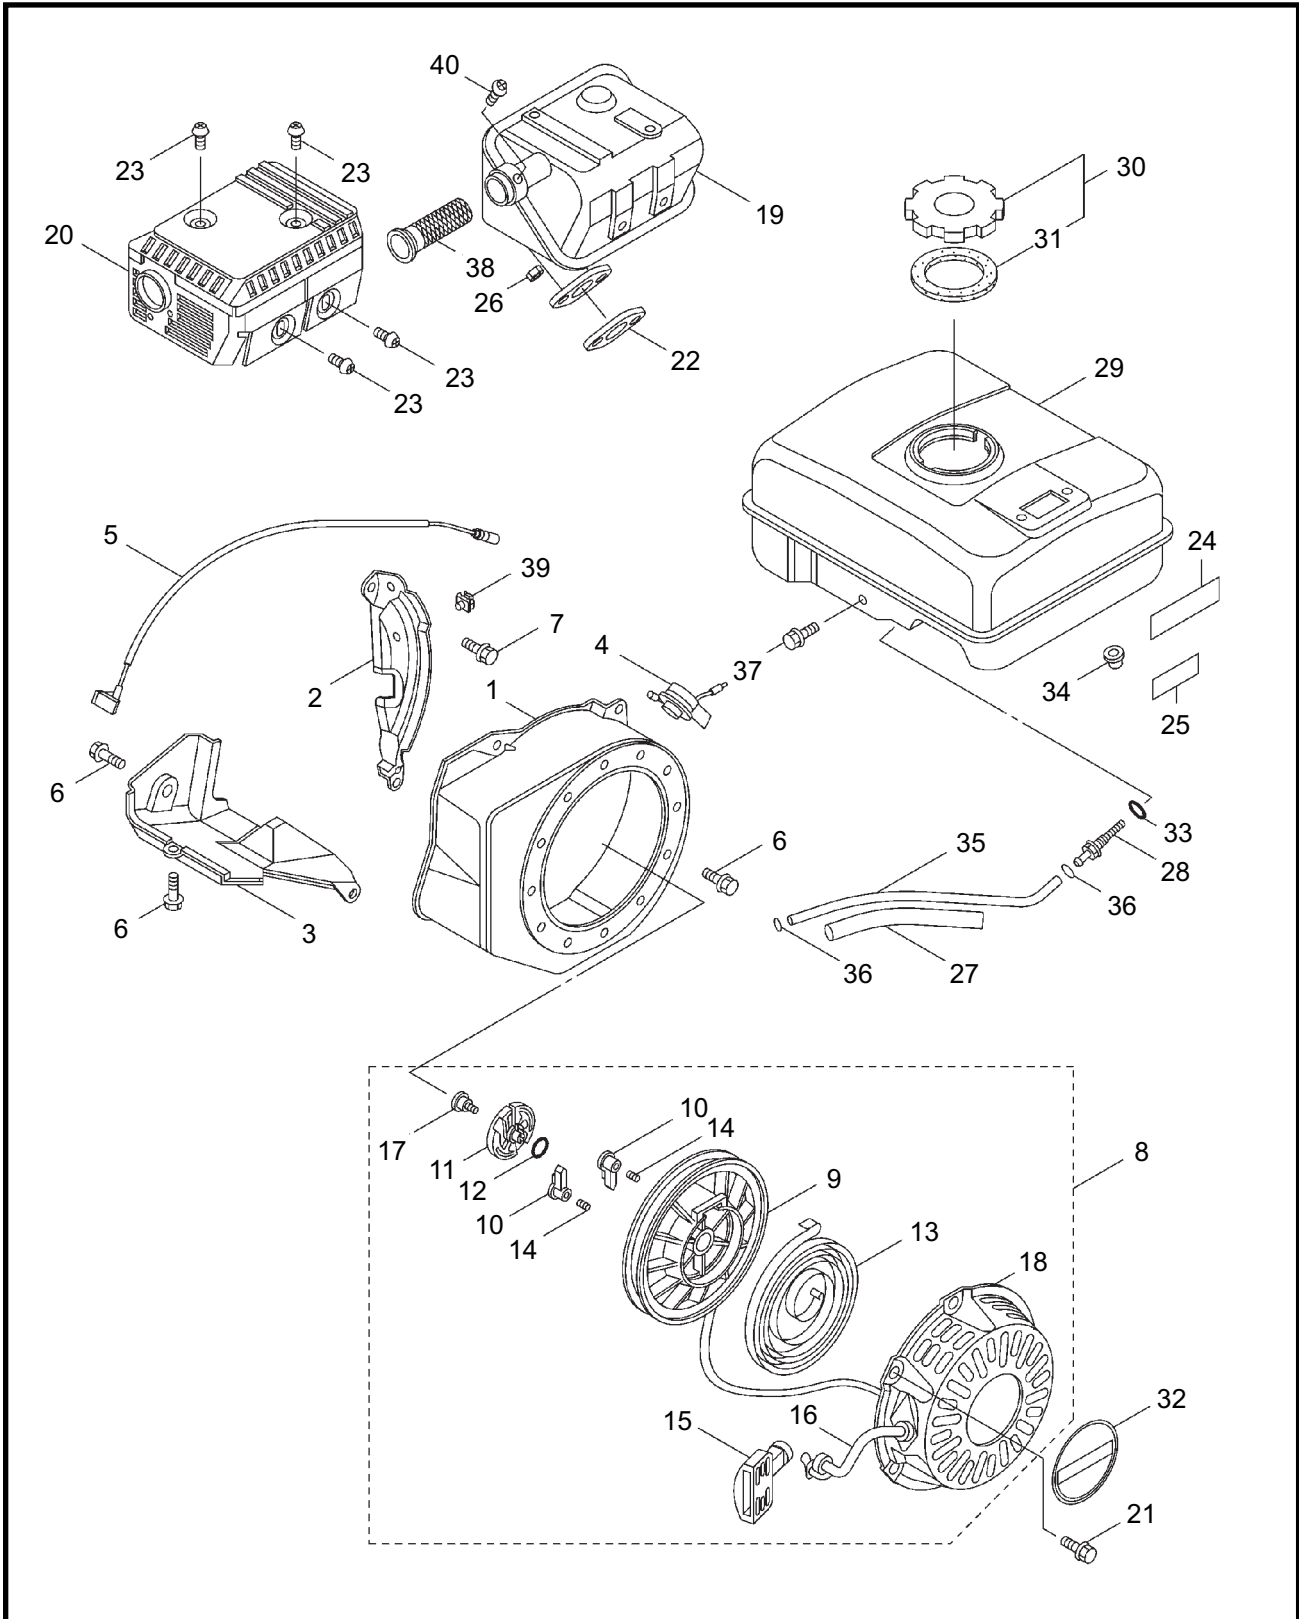

ENGINE (FUEL TANK, MUFFLER, RECOIL STARTER)

REF #	PART #	DESCRIPTION	Q'TY.	NOTES
1	625263	Fan Cover Comp.	1	
2	625264	Side Plate	1	
3	625265	Shroud Comp.	1	
4	625240	Stop Switch Ass'y	1	
5	620851	Stop Switch Cord	1	
6	990467	Flange Bolt	6	6x12
7	626393	Flange Bolt	1	
8	620853	Recoil Starter Ass'y	1	Incl. 9-18
9	626448	Recoil Starter Reel	1	
10	626449	Starter Ratchet	2	
11	626450	Ratchet Guide	1	
12	626451	Friction Spring	1	
13	626452	Recoil Starter Spring	1	
14	626453	Return Spring	2	
15	620862	Recoil Starter Knob	1	
16	626455	Recoil Starter Rope	1	
17	626456	Setting Screw	1	
18	620854	Recoil Starter Case Comp.	1	
19	625267	Muffler Comp.	1	
20	620867	Muffler Protector	1	
21	626609	Flange Bolt	3	
22	626624	Muffler Gasket	1	
23	583785	Tapping Screw	4	
24	620847	Label	1	
25	625241	Label	1	
26	626627	Nut	2	
27	620869	Supporter Rubber	1	
28	583789	Fuel Tank Joint	1	
29	625268	Fuel Tank Comp.	1	
30	620871	Fuel Filler Cap Comp.	1	Incl. 31
31	620872	Gasket, Fuel Filler Cap	1	
32	625266	Emblem	1	
33	625228	O-Ring	1	
34	990487	Flange Nut	2	
35	583795	Fuel Tube	1	
36	990499	Tube Clip	2	
37	583796	Flange Bolt	1	
38	625269	Spark Arrester	1	
39	625242	Clip	1	
40	583786	Tapping Screw	1	4x6