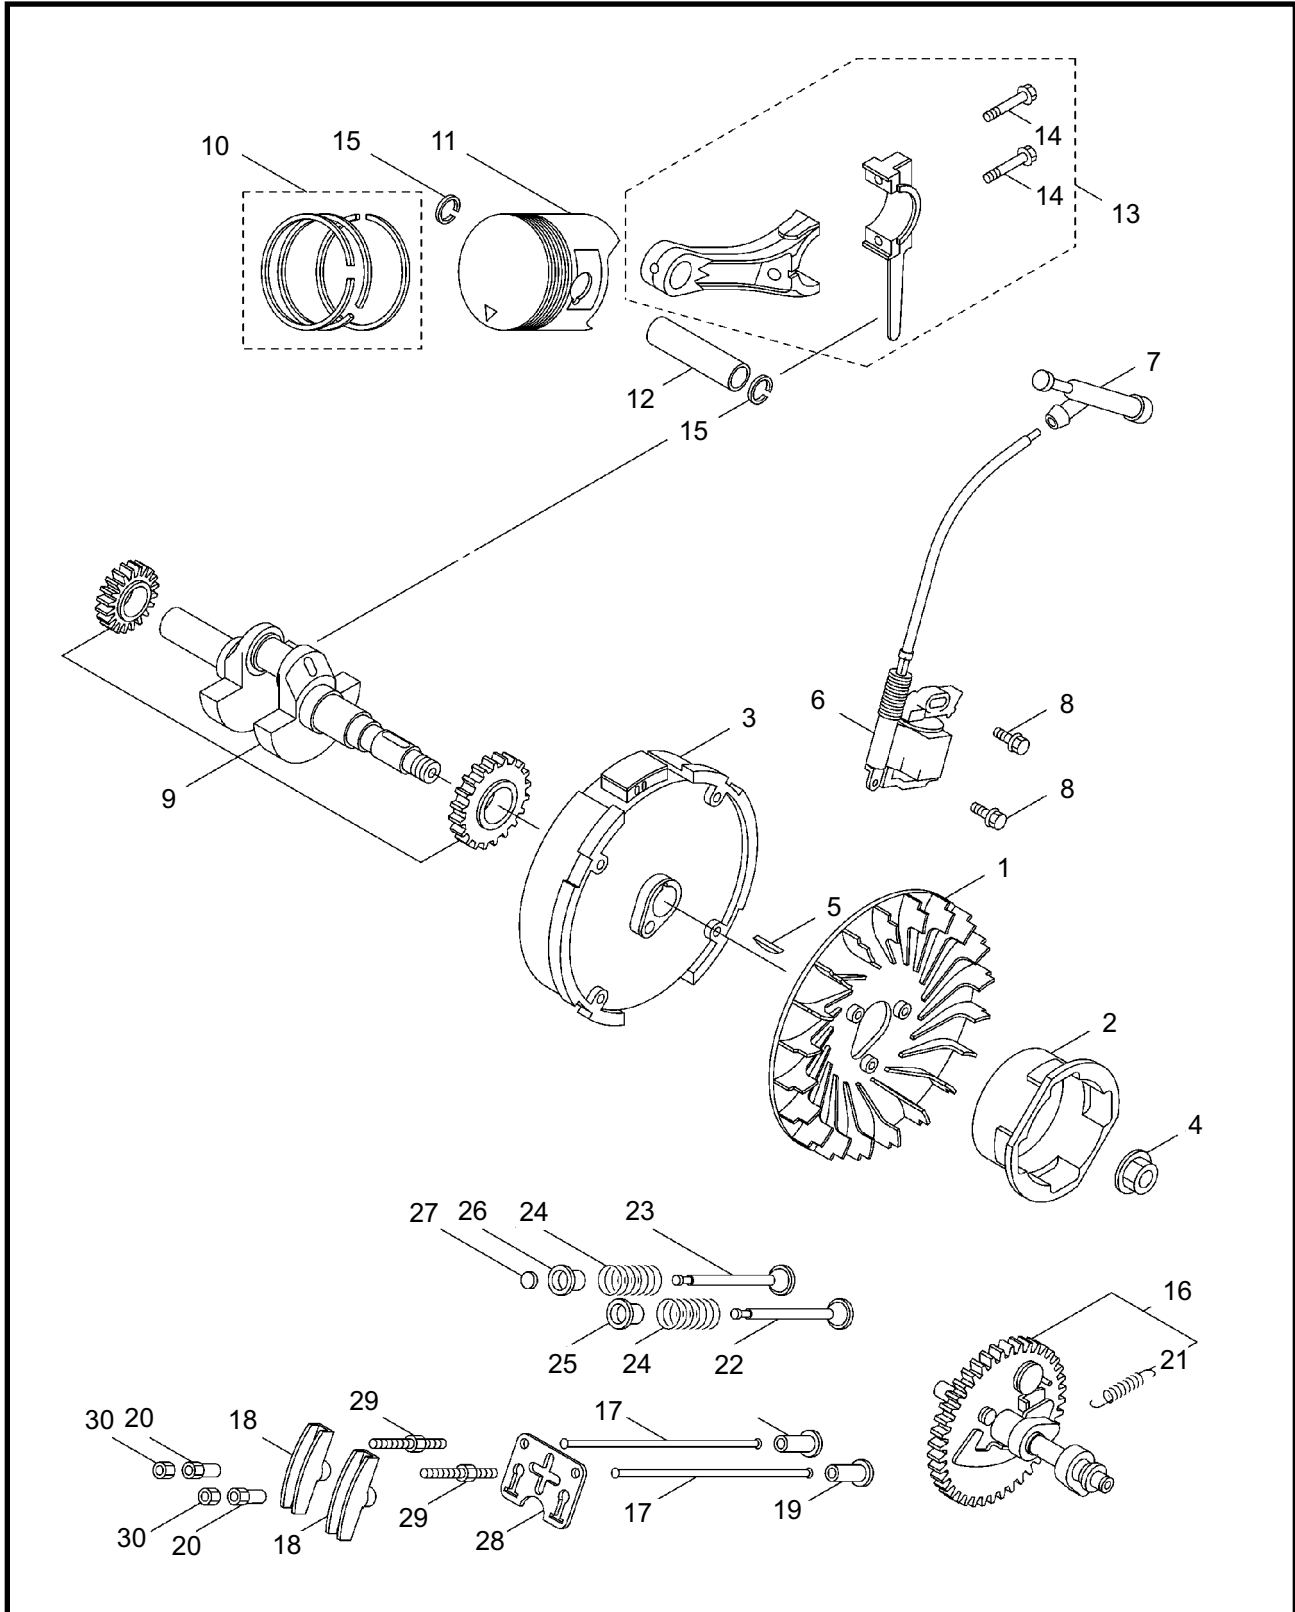

ENGINE (CRANKCASE, PISTON, CAMSHAFT)

REF #	PART #	DESCRIPTION	Q'TY.	NOTES
1	626384	Cooling Fan	1	
2	626385	Starter Pulley	1	
3	626386	Flywheel Comp.	1	
4	626388	Special Nut	1	
5	626383	Special Woodruff Key	1	
6	625232	Ignition Coil Ass'y	1	
7	625233	Cap Ass'y	1	
8	998214	Flange Bolt	2	6x25
9	583689	Crankshaft Comp.	1	
10	625253	Piston Ring Set	1	
11	625254	Piston	1	
12	626355	Piston Pin	1	
13	583695	Connecting Rod Ass'y	1	Incl. 14
14	626357	Connecting Rod Bolt	2	
15	626358	Piston Pin Clip	2	
16	626346	Camshaft Ass'y	1	Incl. 21
17	626347	Push Rod	2	
18	626348	Valve Rocker Arm	2	
19	626349	Valve Lifter	2	
20	583702	Rocker Arm Pivot	2	
21	625925	Weight Return Spring	1	
22	625255	Inlet Valve	1	
23	625256	Exhaust Valve	1	
24	626350	Valve Spring	2	
25	626352	Retainer	1	
26	262352	Retainer	1	
27	626353	Valve Rotator	1	
28	626354	Push Rod Guide Plate	1	
29	625938	Pivot Bolt	2	
30	625939	Pivot Adjusting Nut	2