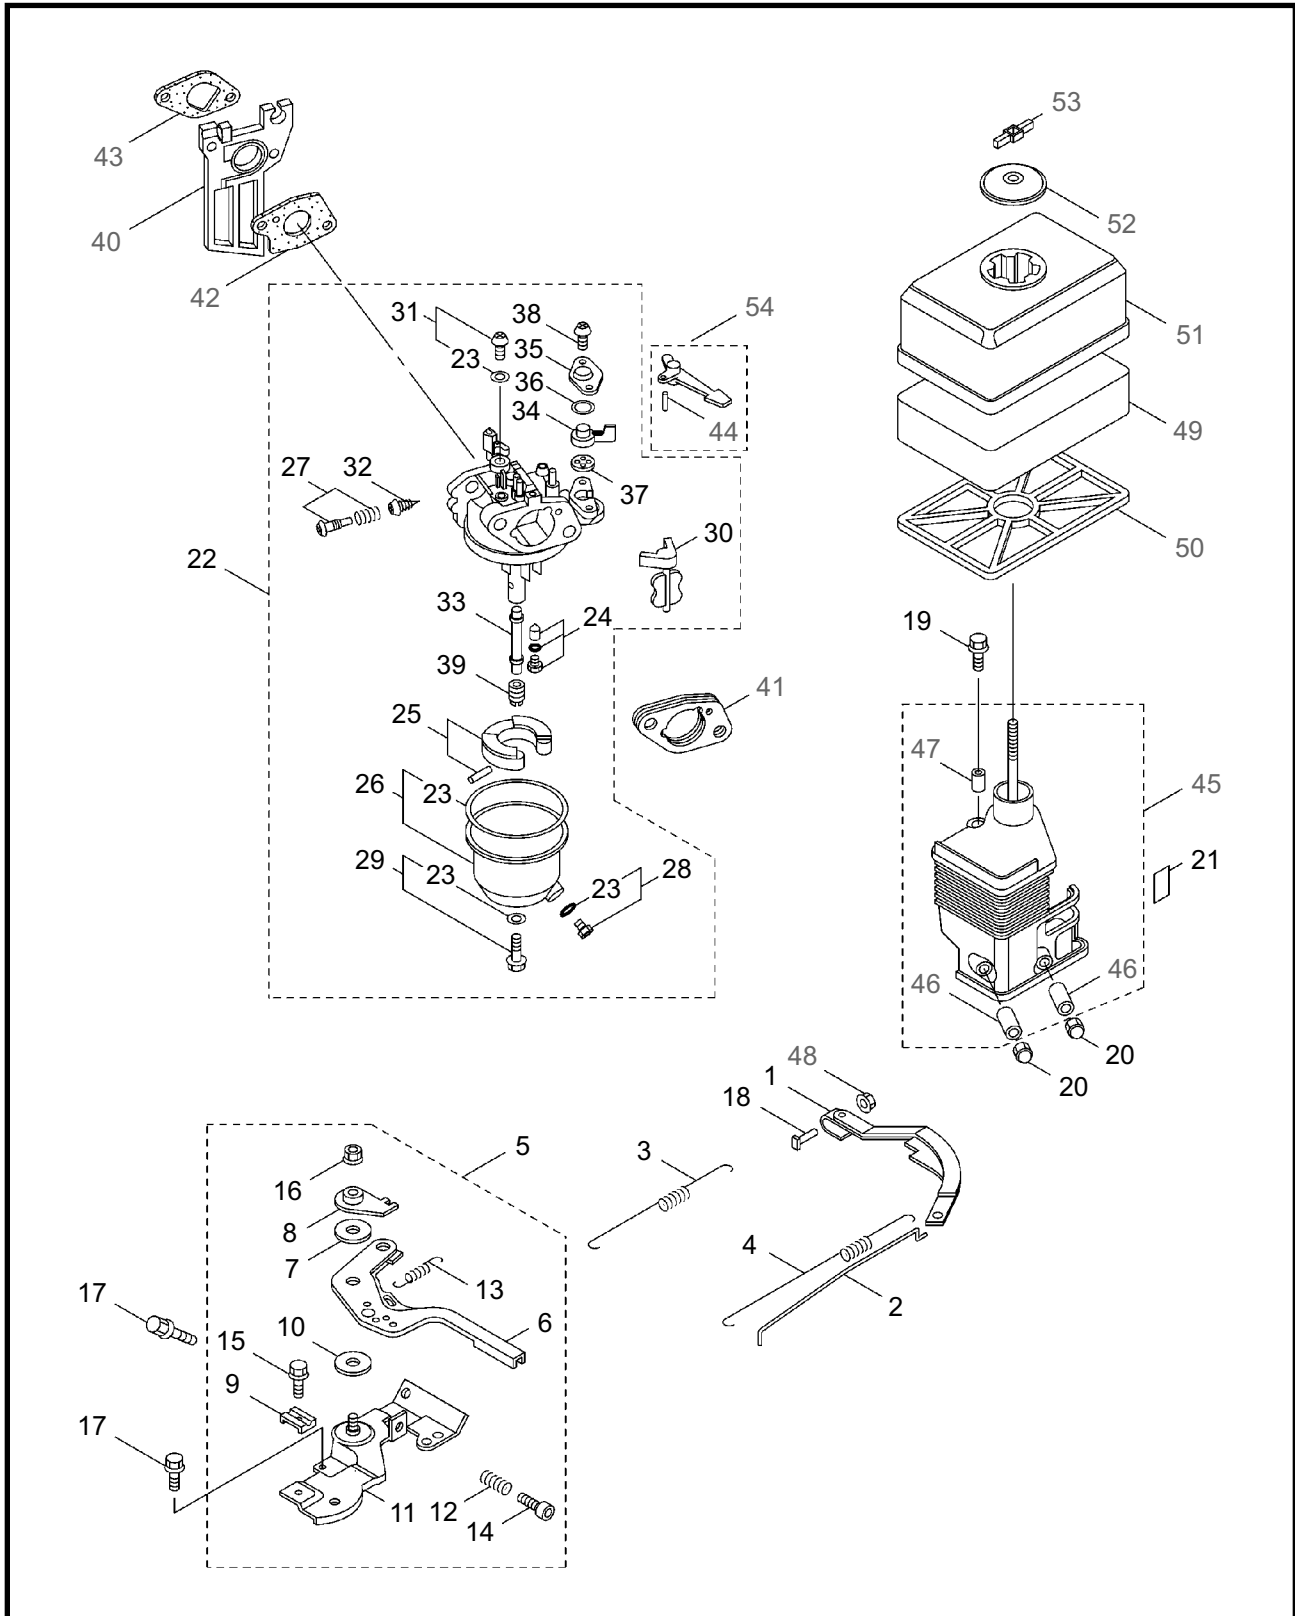

ENGINE (CARBURETOR, AIR CLEANER)

REF #	PART #	DESCRIPTION	Q'TY.	NOTES
1	626379	Governor Arm	1	
2	626380	Governor Rod	1	
3	583715	Governor Spring	1	
4	626382	Throttle Return Spring	1	
5	625257	Control Ass'y	1	Incl. 6-16
6	625258	Control Lever	1	
7	998280	Lever Spring	1	
8	620829	Control Lever Washer	1	
9	990418	Cable Holder	1	
10	998278	Control Lever Spacer	1	
11	625259	Control Base Comp.	1	
12	990419	Control Adjusting Spring	1	
13	583721	Cable Return Spring	1	
14	620831	Pan Screw	1	
15	620832	Pan Screw	1	
16	583724	Self Lock Nut	1	
17	990467	Flange Bolt	2	6x12
18	626007	Governor Arm Bolt	1	
19	583756	Bolt	1	
20	990487	Flange Nut	2	
21	620846	Choke Mark	1	
22	625260	Carburetor Ass'y	1	Incl. 23-38
23	620833	Gasket Ass'y	1	Incl. 44
24	998250	Float Valve Ass'y	1	
25	626364	Float Ass'y	1	
26	583730	Float Chamber Ass'y	1	Incl. 23, 28
27	998257	Pilot Screw Ass'y	1	
28	998255	Drain Screw Ass'y	1	Incl. 23
29	626367	Screw Ass'y	1	Incl. 23
30	626368	Choke Ass'y	1	
31	998260	Pilot Jet Ass'y	1	Incl. 23
32	998258	Throttle Stop Screw	1	
33	625270	Main Nozzle	1	
34	583741	Cock Lever	1	
35	998266	Lever Setting Plate	1	
36	998265	Cock Lever Spring	1	
37	620840	Gasket, Petcock	1	
38	620841	Pan Screw	2	
39	625262	Main Jet	1	#65