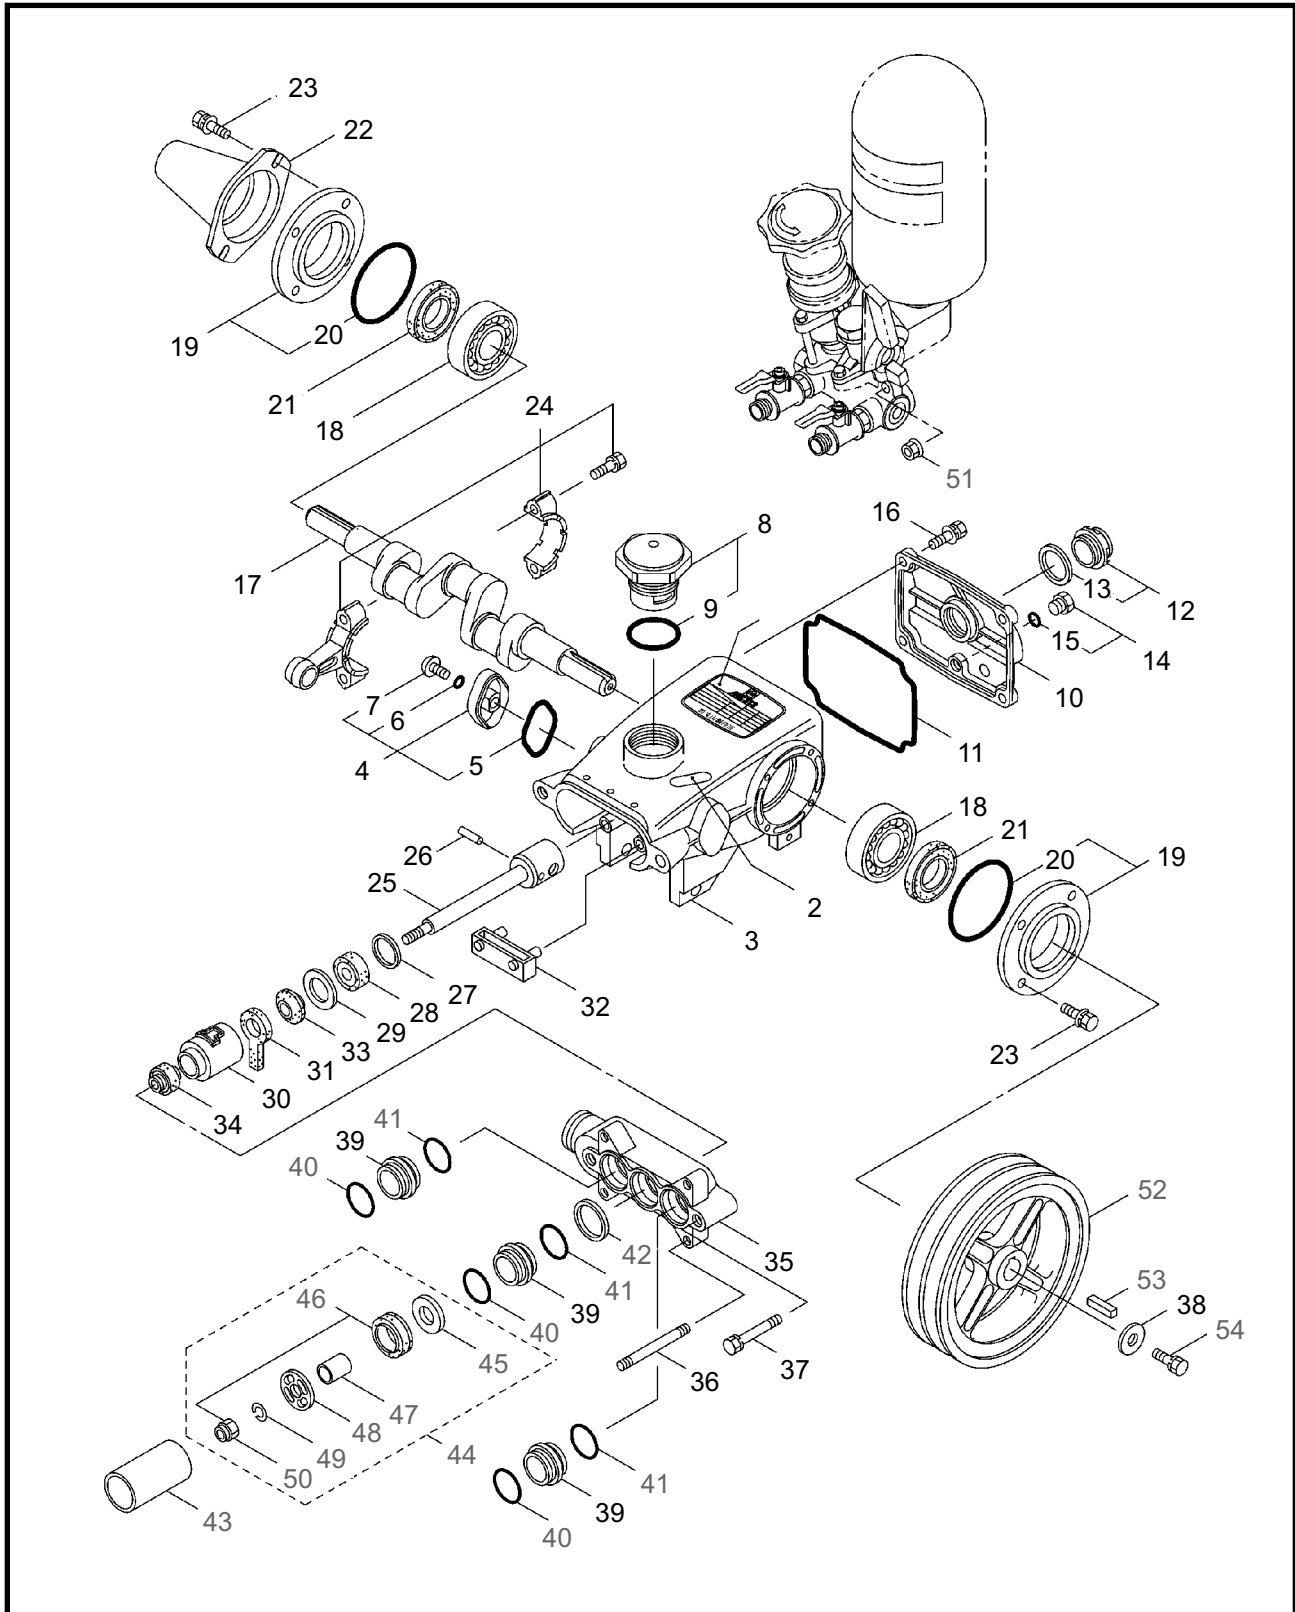

REF #	PART #	DESCRIPTION	Q'TY.	NOTES
1	541729	Base	1	
2	543655	Handle	2	
3	107170	Pipe	2	
4	092517	Bolt	10	M8x40
5	101804	Nut	14	M8
6	106378	Buffer	4	
7	014065	Washer	13	M8
8	015845	Spring Washer	6	M8
9	018972	Cap Nut	4	M8
10	540525	Rail	1	
11	080126	Bolt	2	M8x20
12	080275	Bolt	2	M8x115x30
13	540392	Plate Nut	1	M8
14	540315	Stay	1	
15	092526	Bolt	2	M8x35
16	080178	Bolt	1	M8x60
17	543573	V-Pulley	1	4-Ax2
18	106382	Collar	1	
19	039697	V-Belt	2	A26
20	111218	Belt Cover	1	
21	817004	Bolt	2	M6x12
22	092519	Bolt	2	M6x16
23	100420	Nut	2	M6
24	543574	Stay	1	
25	817011	Bolt	4	M8x12
26	543575	Stay	1	
27	542120	Stay	1	

4 ILLUSTRATED PARTS LIST
MS413ECH

POWER SPRAYER (PUMP ASSEMBLY)

REF #	PART #	DESCRIPTION	Q'TY.	NOTES
1	120816	Label	1	MS413
2	063975	Label	1	Oil
3	120818	Crankcase	1	
4	120821	Oil Gauge Ass'y	1	Incl. 5-7
5	120823	O-Ring	1	
6	150810	Seal Washer	1	M6
7	120824	Screw	1	M6x14
8	091264	Oil Filler Cap	1	Incl. 9
9	014177	O-Ring	1	P35
10	120826	Rear Cover	1	
11	044835	O-Ring, Rear Cover	1	
12	092241	Oil Gauge Ass'y	1	Incl. 13
13	044428	Packing	1	
14	091376	Drain Plug	1	Incl. 15
15	023170	O-Ring	1	
16	092519	Bolt	4	M6x16
17	043163	Crankshaft	1	
18	014487	Bearing	2	#6304
19	595607	Oil Seal Case Ass'y	2	Incl. 20
20	026536	O-Ring	2	
21	024159	Oil Seal	2	D204010
22	025130	Shaft Protector	1	
23	092519	Bolt	8	M6x16
24	024139	Connecting Rod Ass'y	3	
25	120827	Piston Rod	3	
26	016948	Piston Pin	3	9x22L
27	020017	Washer	3	
28	025461	Oil Seal	3	S10.5247
29	026854	Washer	3	
30	027710	Seal Retainer	3	
31	027711	Felt Packing	3	
32	027712	Oil Pan	1	
33	026853	Packing	3	
34	100015	Seal	3	
35	105507	Inlet Manifold	1	
36	120829	Stud	4	
37	817034	Bolt	2	M8x45
38	100836	Washer	1	
39	022931	Adapter	3	