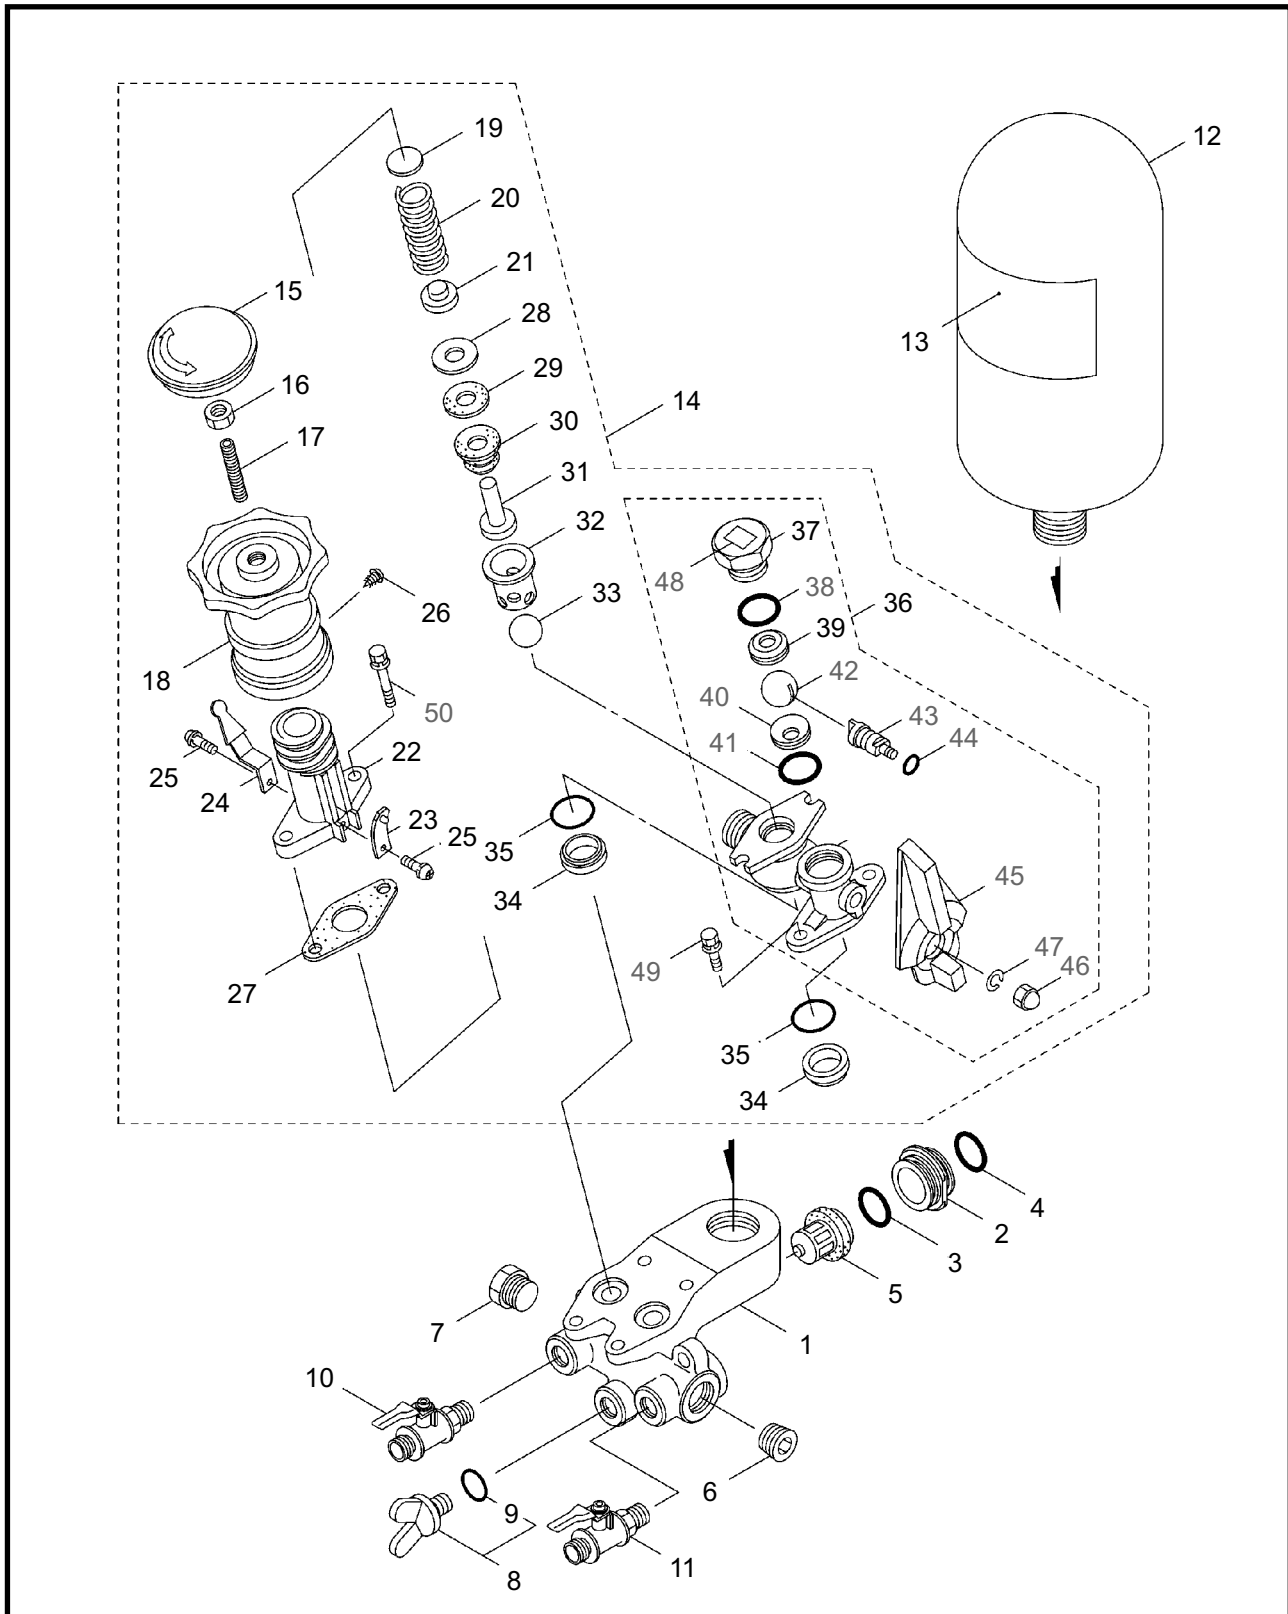

POWER SPRAYER (DISCHARGE VALVE, P.R.VALVE)

REF #	PART #	DESCRIPTION	Q'TY.	NOTES
1	120831	Discharge Manifold	1	
2	105509	Adapter	3	
3	023172	O-Ring	3	
4	015862	O-Ring	3	
5	120276	Discharge Valve Ass'y	3	
6	120833	Plug	1	
7	108368	Plug	1	
8	632737	Plug Ass'y	1	Incl. 9,
9	023170	O-Ring	1	
10	120834	Cock Ass'y	1	
11	120835	Cock Ass'y	1	
12	108416	Air Chamber	1	
13	121443	Label	1	
14	816746	Pressure Regulator Valve Ass'y	1	Incl. 15-50
15	121005	Cap	1	
16	084015	Nut	1	M10
17	088975	Screw	1	M10x48
18	121006	Grip	1	
19	019917	Retainer	1	
20	105520	Spring	1	
21	105521	Retainer	1	
22	105522	Case	1	
23	108474	Plate Spring	1	
24	105524	Indicator	1	
25	092100	Screw	2	M4x6
26	089899	Tapping Screw	1	M4x13
27	105527	Packing	1	
28	012255	Washer	1	
29	016972	Bellows Packing	1	
30	011451	Bellows	1	
31	016975	Valve Rod	1	
32	012256	Retainer	1	
33	107238	Valve Ball	1	
34	020971	Valve Seat	2	
35	014179	O-Ring	2	
36	121014	By-Pass Valve Ass'y	1	Incl. 37-48
37	121689	Ball Retainer	1	
38	013971	O-Ring	1