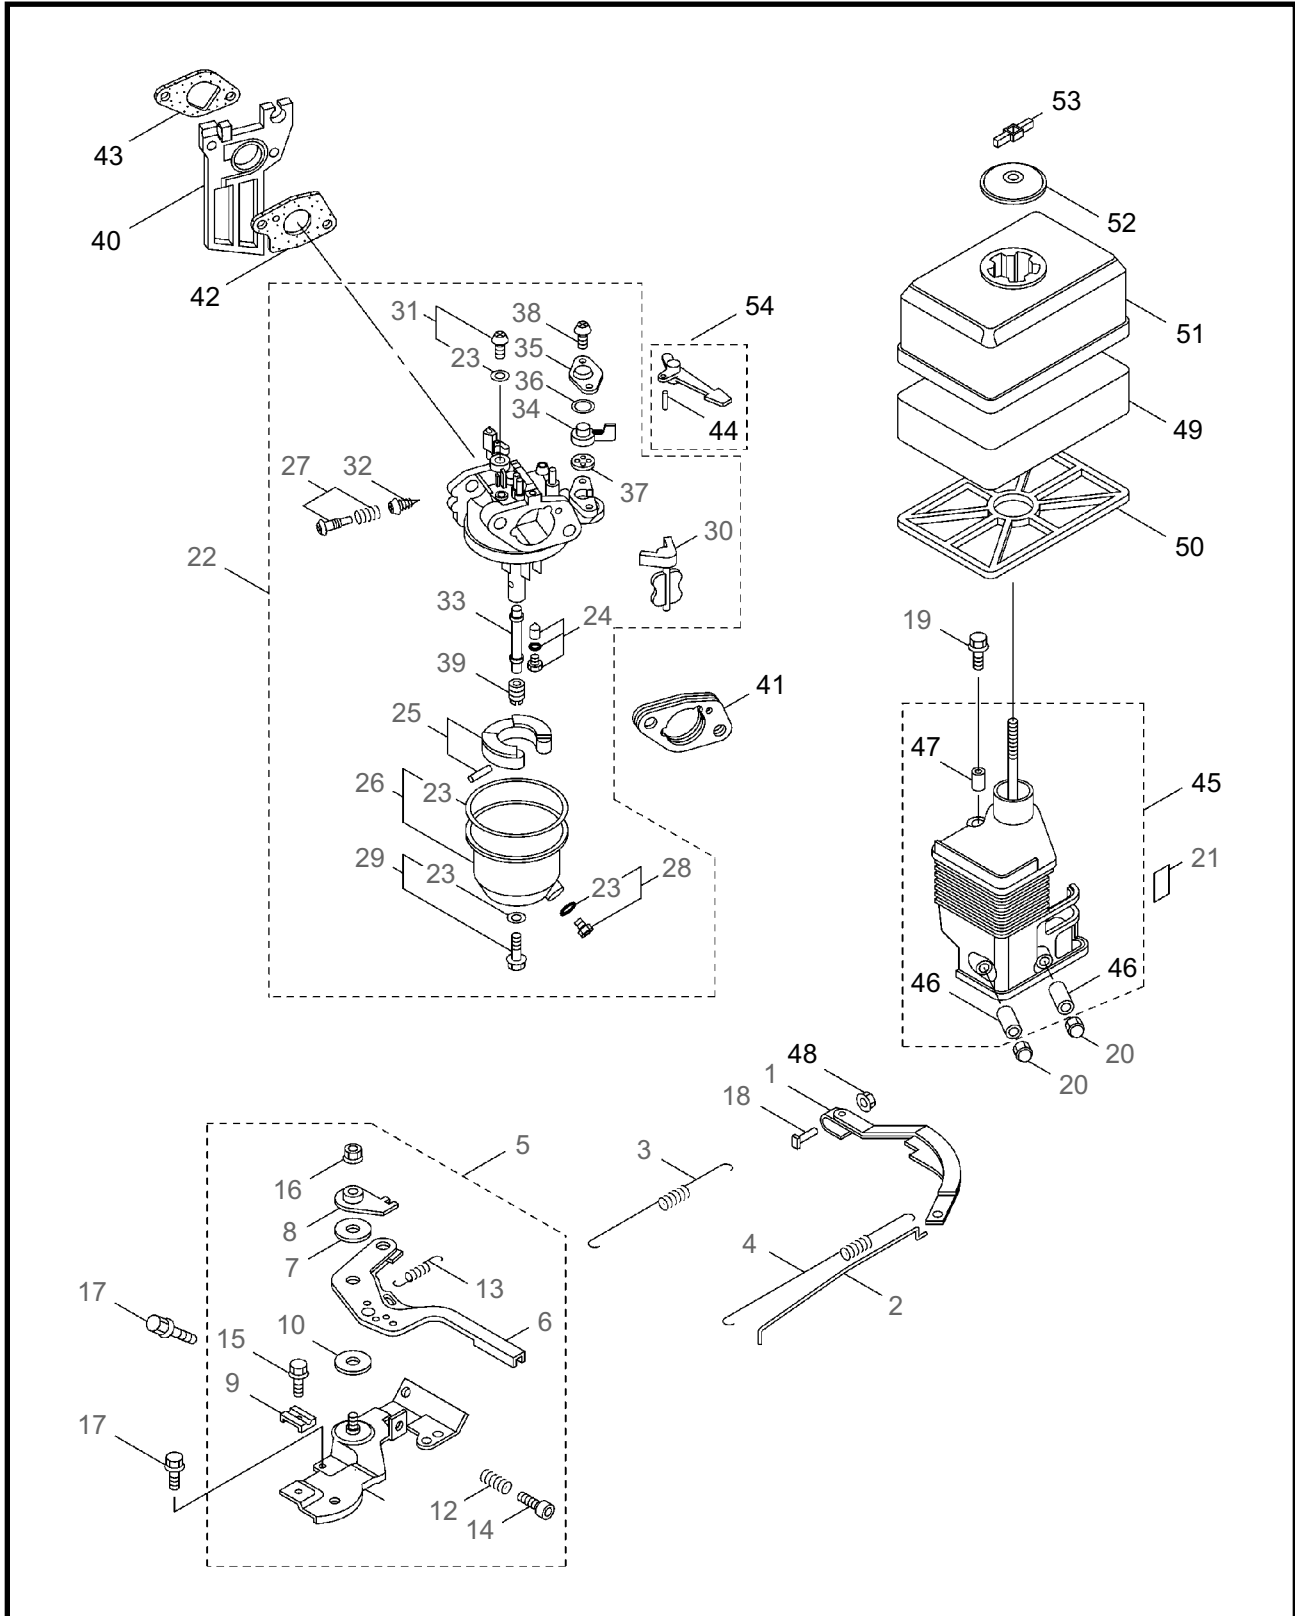

ENGINE (THROTTLE ASSEMBLY)

REF #	PART #	DESCRIPTION	Q'TY.	NOTES
40	626374	Insulator	1	
41	583737	Carburetor Spacer Comp.	1	
42	625236	Carburetor Packing	1	
43	625261	Insulator Gasket	1	
44	626377	Spring Pin	1	
45	583751	Air Cleaner Elbow Comp.	1	Incl. 46, 47
46	583749	Air Cleaner Collar	2	
47	583750	Air Cleaner Collar B	1	
48	990487	Flange Nut	1	
49	583746	Air Cleaner Element	1	
50	583747	Air Cleaner Grid	1	
51	583748	Air Cleaner Cover	1	
52	583752	Cleaner Cap	1	
53	990471	Wingnut	1	
54	583740	Choke Lever Comp.	1	Incl. 44