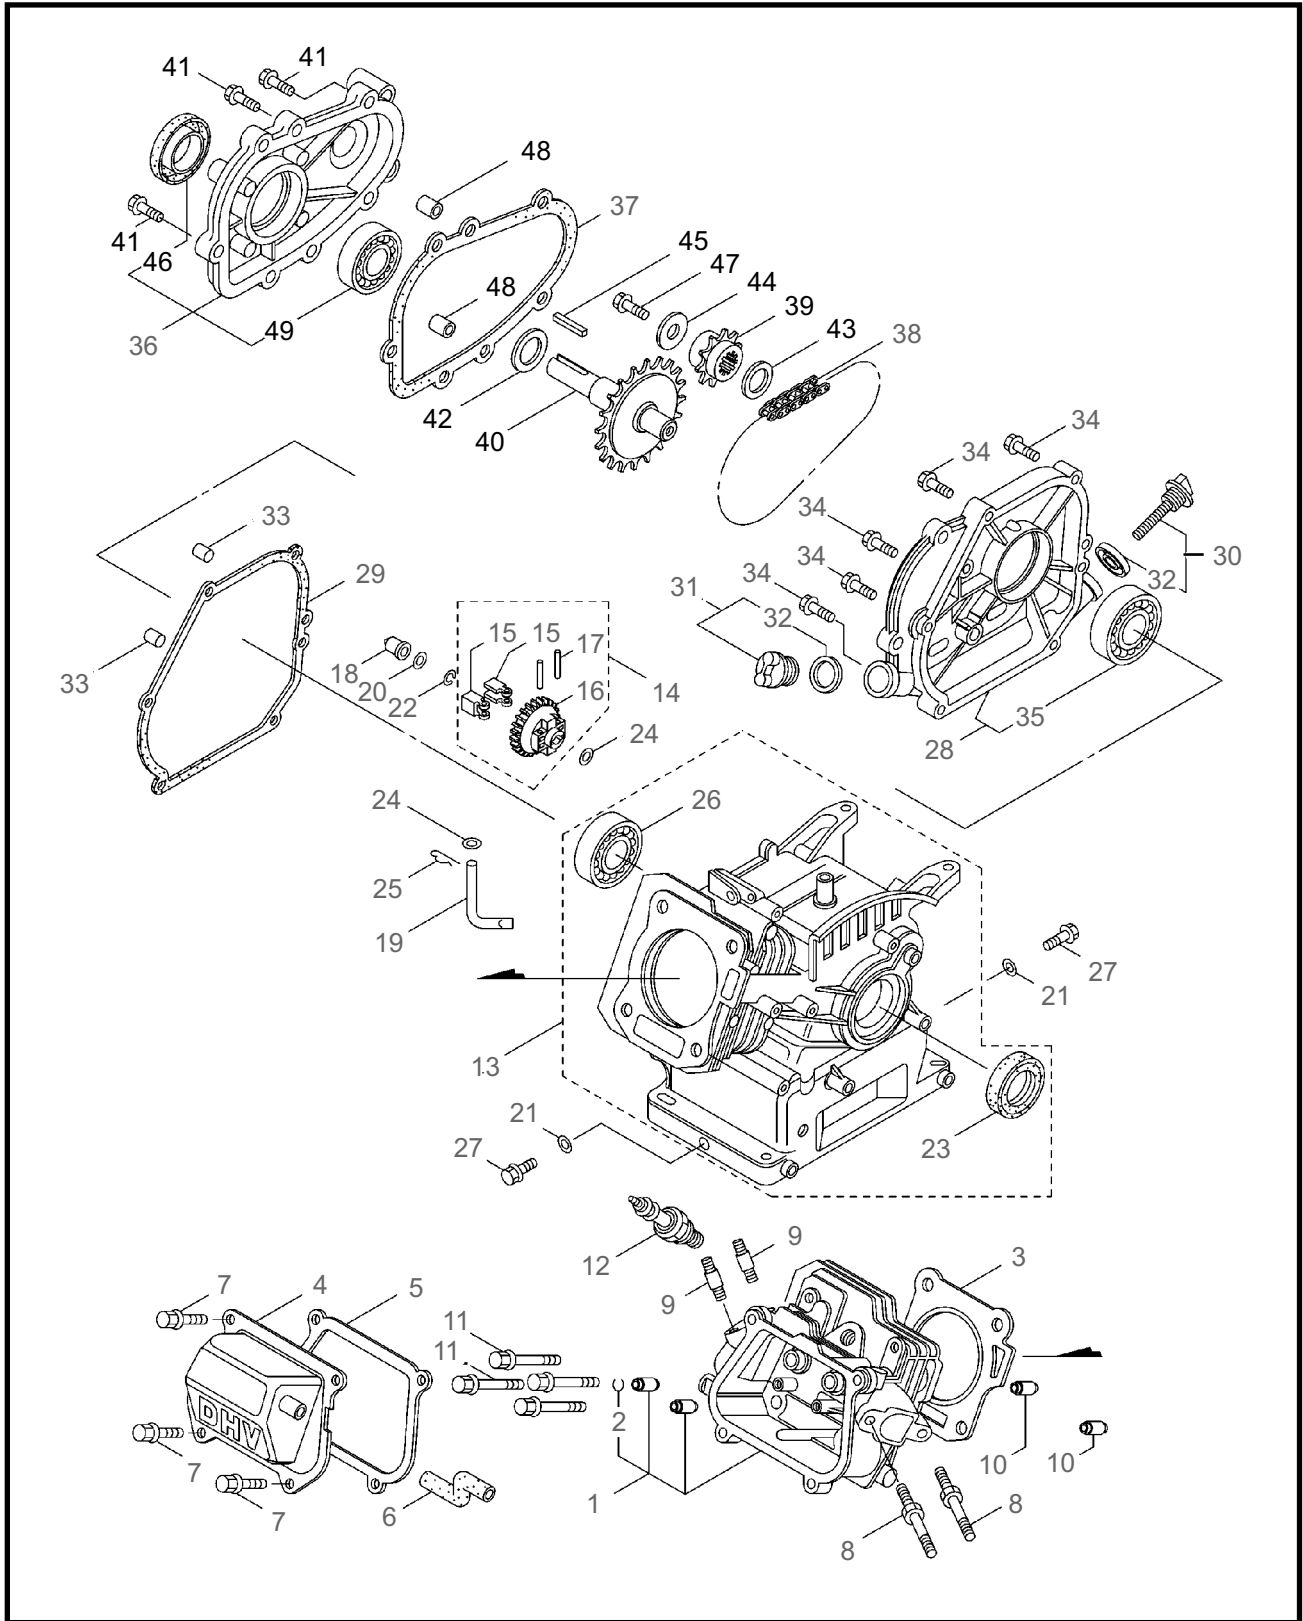

POWER SPRAYER (DISCHARGE VALVE, P.R.VALVE)

REF #	PART #	DESCRIPTION	Q'TY.	NOTES
39	121690	Valve Seat	1	
40	121691	Valve Seat	1	
41	013967	O-Ring	1	
42	120840	Ball Valve	1	
43	120841	Ball Retainer	1	
44	013918	O-Ring	1	
45	121007	Handle	1	
46	100166	Nut	1	M5
47	029754	Spring Washer	1	M5
48	108355	Label	1	Arrow Mark
49	092542	Bolt	2	M6x20
50	120843	Bolt	2	M6x55x20

ENGINE

REF #	PART #	DESCRIPTION	Q'TY.	NOTES
1	625245	Cylinder Head Comp.	1	Incl. 2
2	626339	Clip	1	
3	625246	Cylinder Head Gasket	1	
4	583644	Head Cover Comp.	1	
5	626340	Head Cover Gasket	1	
6	625223	Breather Tube	1	
7	990467	Flange Bolt	4	6x12
8	625224	Stud Bolt	2	
9	626343	Stud Bolt	2	
10	626344	Dowel Pin	2	
11	626345	Flange Bolt	4	
12	625225	Spark Plug	2	BPR6ES NGK
13	625247	Cylinder Barrel Ass'y	1	Incl. 23, 26
14	626317	Governor Ass'y	1	Incl. 15-17
15	626318	Governor Weight	2	
16	626319	Governor Weight Holder	1	
17	998195	Governor Weight Pin	2	
18	626321	Governor Slider	1	
19	626327	Governor Arm Shaft	1	
20	626322	Thrust Washer	1	
21	998199	Drain Plug Washer	2	
22	625895	Governor Holder Clip	1	
23	626325	Oil Seal	1	
24	990493	Plain Washer	2	
25	990496	Lock Pin	1	
26	625248	Radial Ball Bearing	1	
27	998200	Drain Plug Bolt	2	
28	625249	Crankcase Cover Ass'y	1	Incl. 35
29	625250	Case Cover Gasket	1	
30	626333	Oil Filler Cap Ass'y	1	Incl. 32
31	626335	Oil Filler Cap Ass'y	1	Incl. 32
32	626334	Packing, Oil Filler Cap	2	
33	990497	Dowel Pin	2	8x14
34	583671	Flange Bolt	6	
35	626332	Radial Ball Bearing	1	
36	583672	Chain Case Cover Ass'y	1	Incl. 46, 49
37	620748	Chain Case Cover Packing	1	
38	583674	P.T.O. Drive Chain	1	
39	625251	Drive Sprocket	1	

ENGINE

REF #	PART #	DESCRIPTION	Q'TY.	NOTES
40	625252	P.T.O. Shaft	1	
41	998198	Flange Bolt	5	
42	583677	Thrust Spring	1	
43	583678	Spacer	1	
44	583679	Washer	1	
45	620762	Key	1	5x5x33
46	626325	Oil Seal	1	
47	620763	Bolt	1	
48	990497	Dowel Pin	2	8x14
49	626332	Radial Ball Bearing	1	