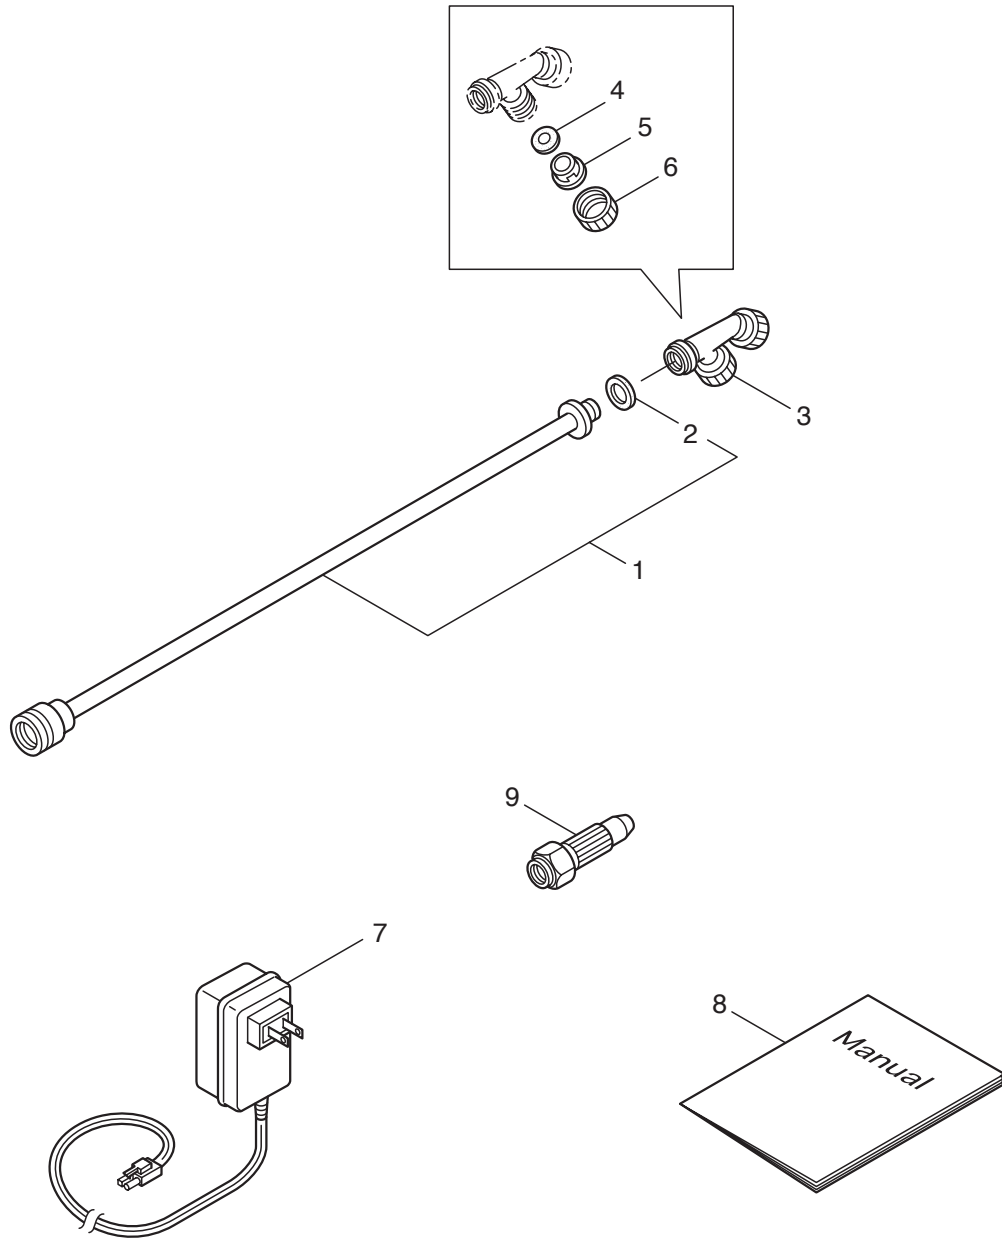

2. MS40B
ACCESSORIES

Ref. No.	Part No.	Part Name	Q'ty	Remarks
2-1	127253	Nozzle Pipe Ass'y	1	Incl.2
2-2	112850	Packing	1	
2-3	117958	Wide Nozzle Ass'y	1	Incl.4-6
2-4	103171	Packing	2	
2-5	118266	Nozzle Plate	2	
2-6	103173	Cap	2	
2-7	127999	Battery Charger	1	
2-8	127979	Instruction Manual	1	
2-9	127460	Nozzle Ass'y	1