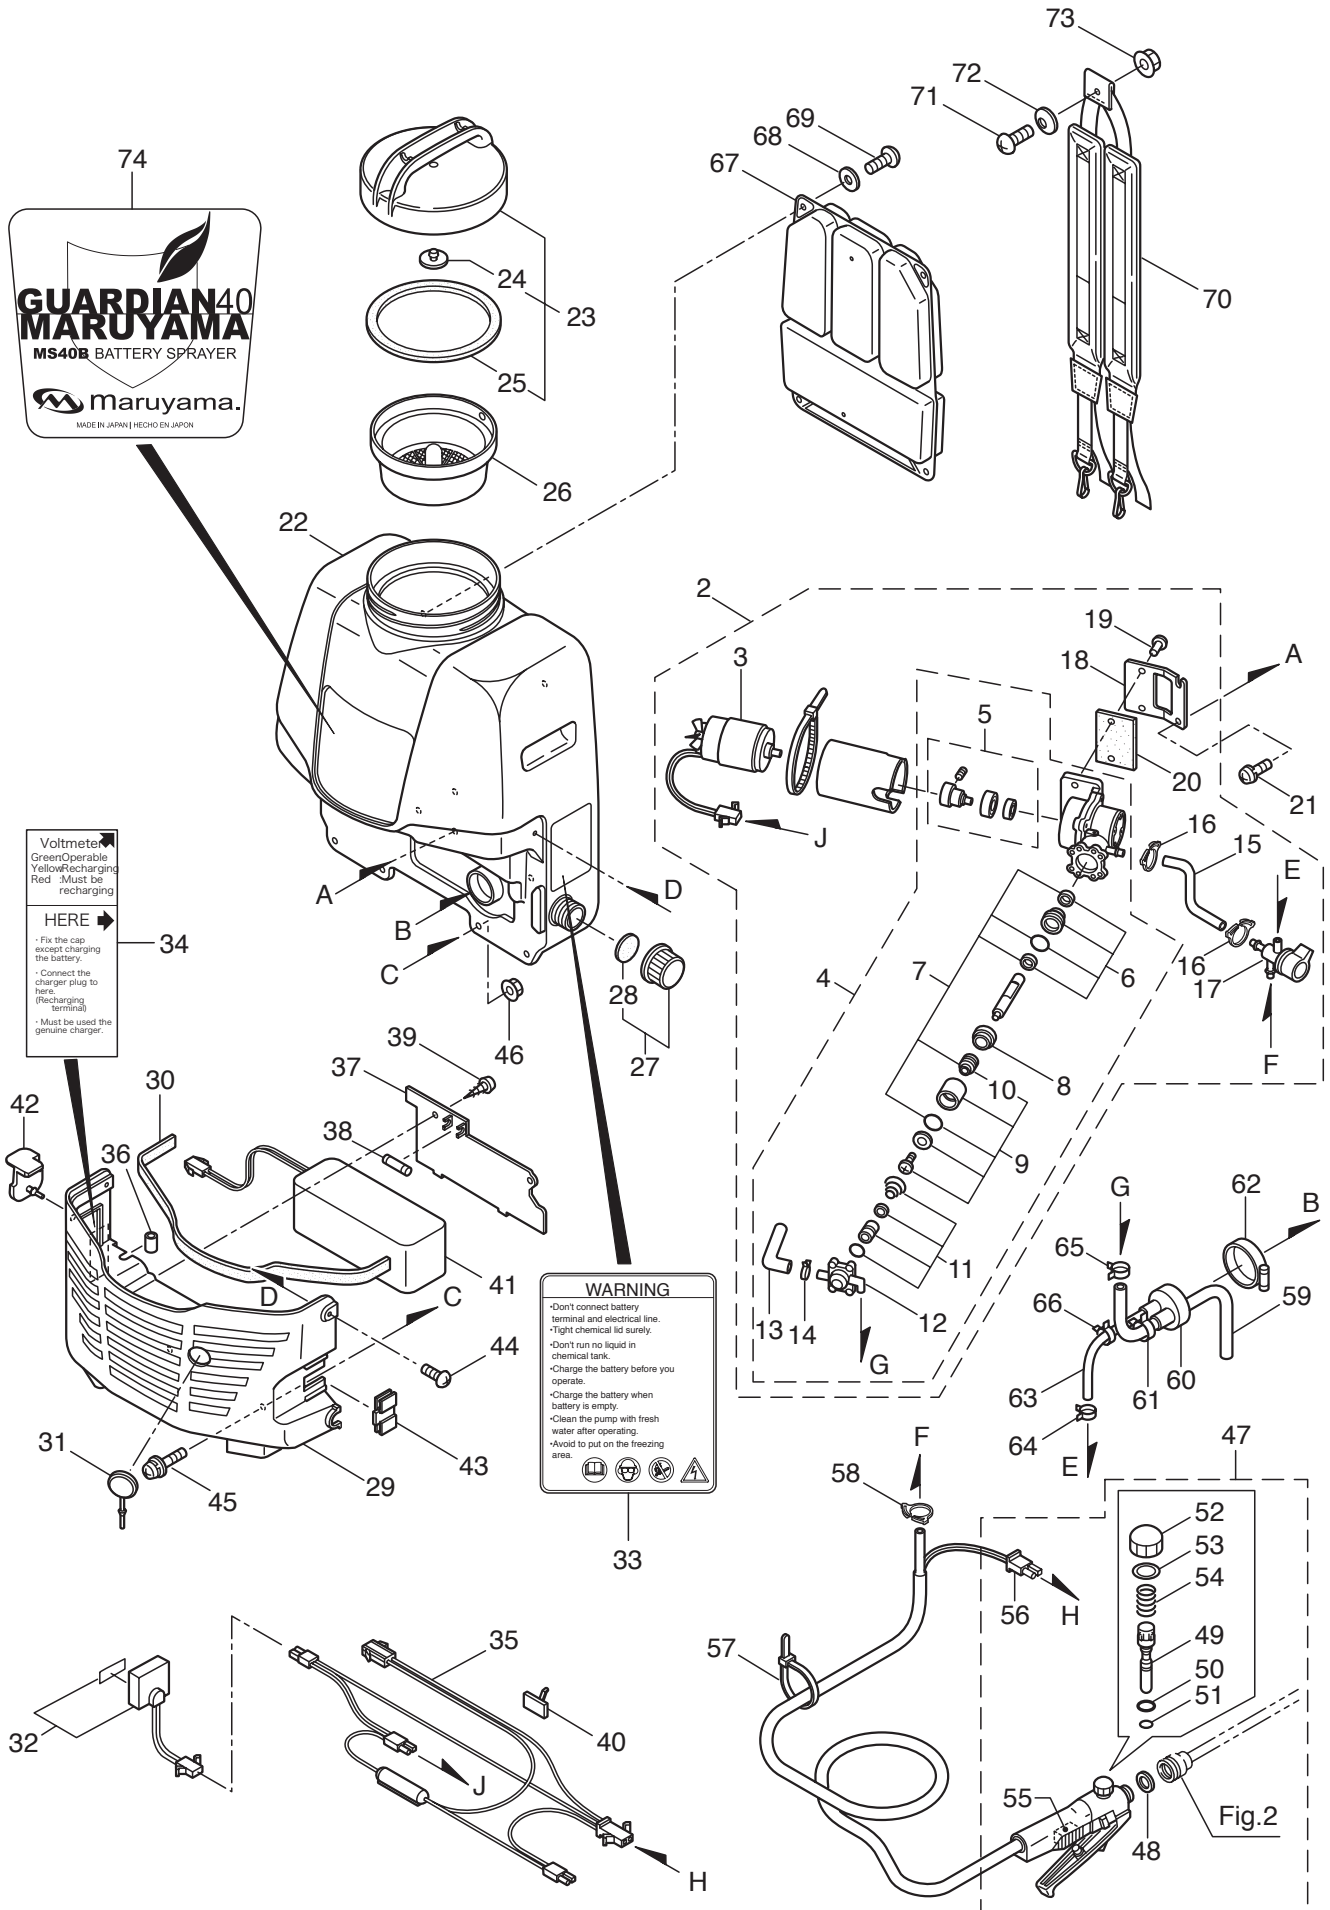

PARTS LIST

MS40B

CONTENTS

1. MAIN BODY	1 ~ 4
2. ACCESSORIES	5 ~ 6

2008. 05.

P/N 522590

1. MS40B MAIN BODY

Ref. No.	Part No.	Part Name	Q'ty	Remarks
1-2	127125	Pump Ass'y	1	Incl.2-20
1-3	411201	Motor	1	
1-4	403168	Pump	1	Incl.5-14
1-5	641928	Camshaft Ass'y	1	
1-6	409681	Seal Set	1	
1-7	599682	Packing Set	1	
1-8	123256	Seal Retainer	1	
1-9	641931	A Block Ass'y	1	Incl.10
1-10	121434	Piston Packing	1	
1-11	599680	B Block Ass'y	1	
1-12	116287	Manifold Ass'y	1	
1-13	125901	Cap	1	
1-14	043832	Band	1	
1-15	125873	Hose	1	
1-16	127631	Hose Clamp	2	
1-17	123290	Pressure Regulator Valve Ass'y	1	
1-18	125889	Plate	1	
1-19	123461	Fastener	2	
1-20	116304	Buffer	1	
1-21	126760	Screw	2	M6X10
1-22	126240	Chemical Tank	1	
1-23	125876	Cap, Chemical Tank	1	Incl.24,25
1-24	126668	Valve	1	
1-25	123216	Packing	1	
1-26	123217	Strainer	1	
1-27	123417	Cap Ass'y	1	Incl.28
1-28	123418	Packing	1	
1-29	127386	Bracket	1	
1-30	125884	Packing	1	
1-31	126247	Cap	1	
1-32	124384	Battery Checker Ass'y	1	
1-33	127870	Label	1	
1-34	127467	Label	1	
1-35	124329	Wire Harness	1	
1-36	127391	Tube	1	
1-37	125887	Cover	1	
1-38	115385	Fuse	1	
1-39	127388	Screw	2	5X12
1-40	146127	Clamp	1	
1-41	127122	Battery	1	
1-42	126750	Cap	1	
1-43	127397	Plug	1	
1-44	127389	Screw	2	M6X10
1-45	127390	Screw	2	M6X25