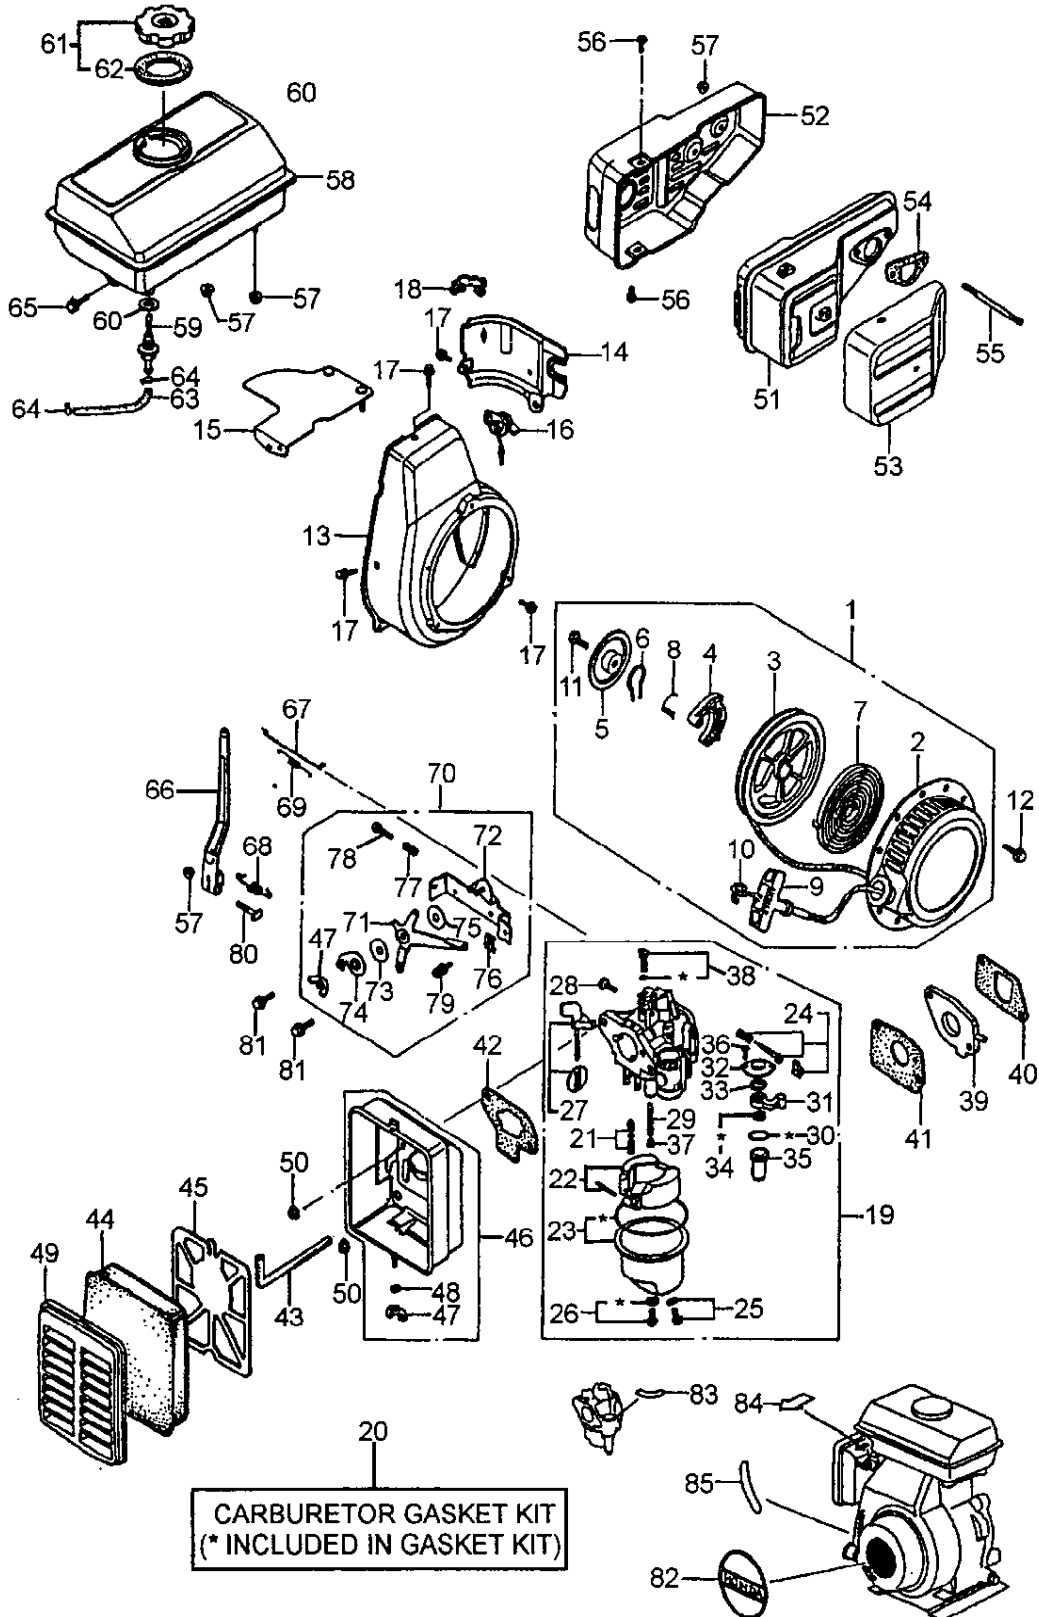

ENGINE(FUEL TANK,FAN COVER,STARTER)

ENGINE(FUEL TANK,FAN COVER,STARTER)

Ref No.	Part No.	Description	Q'ty	Notes
1	622225	Recoil Starter Assy.	1	INCL. 2-11
2	622226	Recoil Starter Case Comp.	1	
3	622227	Recoil Starter Reel	1	
4	599630	Starter Ratchet	1	
5	990445	Friction Plate	1	
6	990446	Friction Spring	1	
7	599631	Recoil Starter Spring	1	
8	990448	Return Spring	1	
9	620862	Recoil Starter Knob	1	
10	632717	Recoil Starter Rope	1	
11	632718	Bolt	1	6X20
12	626609	Flange Bolt	3	
13	632719	Fan Cover Comp.	1	
14	998222	Shroud	1	
15	632720	Top Cover	1	
16	632721	Engine Stop Switch Assy.	1	
17	990467	Bolt	6	6X12
18	998223	Tube Clip	1	
19	632722	Carburetor Assy.	1	INCL. 21-38
20	622233	Gasket Set	1	
21	998250	Float Valve Set	1	
22	998253	Float Set	1	
23	998254	Float Chamber Set	1	
24	632788	Screw Set	1	
25	998255	Drain Screw Set	1	
26	998256	Screw Set	1	
27	622234	Choke Set	1	
28	998258	Throttle Stop Screw	1	
29	632723	Main Nozzle	1	
30	998262	O-Ring	1	
31	632724	Valve Lever	1	
32	629366	Setting Lever Plate	1	
33	998265	Cock Lever Spring	1	
34	620840	Petcock Gasket	1	
35	998261	Fuel Strainer Cup	1	
36	998267	Screw	2	3X6
37	632725	Main Jet	1	#50
37	632726	Main Jet	1	#52
37	632727	Main Jet	1	#55
38	998260	Pilot Jet Set	1	#35
39	622236	Carburetor Insulator	1	
40	622237	Insulator Gasket	1	
41	622238	Carburetor Gasket	1	
42	622239	Air Cleaner Gasket	1	
43	998274	Breather Tube	1	
44	990422	Air Cleaner Element	1	
45	990423	Air Cleaner Grid	1	
46	998272	Air Cleaner Case Assy	1	INCL. 47,48
47	990471	Wingnut	2	
48	990492	Washer	1	
49	998275	Air Cleaner Cover	1	
50	998273	Flange Nut	2	5

Ref No.	Part No.	Description	Q'ty	Notes
51	998228	Muffler Assy	1	
52	622247	Muffler Protector	1	
53	990433	Muffler Seperator	1	
54	622248	Muffler Gasket	1	
55	998233	Stud Bolt	2	6X50
56	622244	Screw	2	6X6
57	990487	Flange Nut	2	
58	622901	Fuel Tank Comp.	1	
59	583789	Fuel Tank Joint	1	
60	629360	O-Ring	1	
61	627205	Fuel Filler Cap Comp.	1	INCL. 62
62	620872	Fuel Filler Cap Gasket	1	
63	629368	Fuel Hose	1	
64	990499	Tube Clip	2	
65	586670	Flange Bolt	1	
66	998283	Governor Arm	1	
67	998285	Governor Rod	1	
68	998284	Governor Spring	1	
69	998286	Throttle Return Spring	1	
70	622232	Control Assy.	1	INCL. 47,71-79
71	998279	Control Lever	1	
72	998277	Control Base Assy	1	
73	998280	Lever Spring	1	
74	998281	Control Lever Washer	1	
75	998278	Control Lever Spacer	1	
76	990418	Cable Holder	1	
77	990419	Control Adj Spring	1	
78	990484	Screw	1	5X25
79	620832	Pan Screw	1	
80	626007	Governor Arm Bolt	1	
81	990467	Flange Bolt	2	6X12
82	632732	Emblem	1	
83	632733	Choke Mark	1	
84	632734	Choke Mark	1	
85	632735	Throttle Mark	1