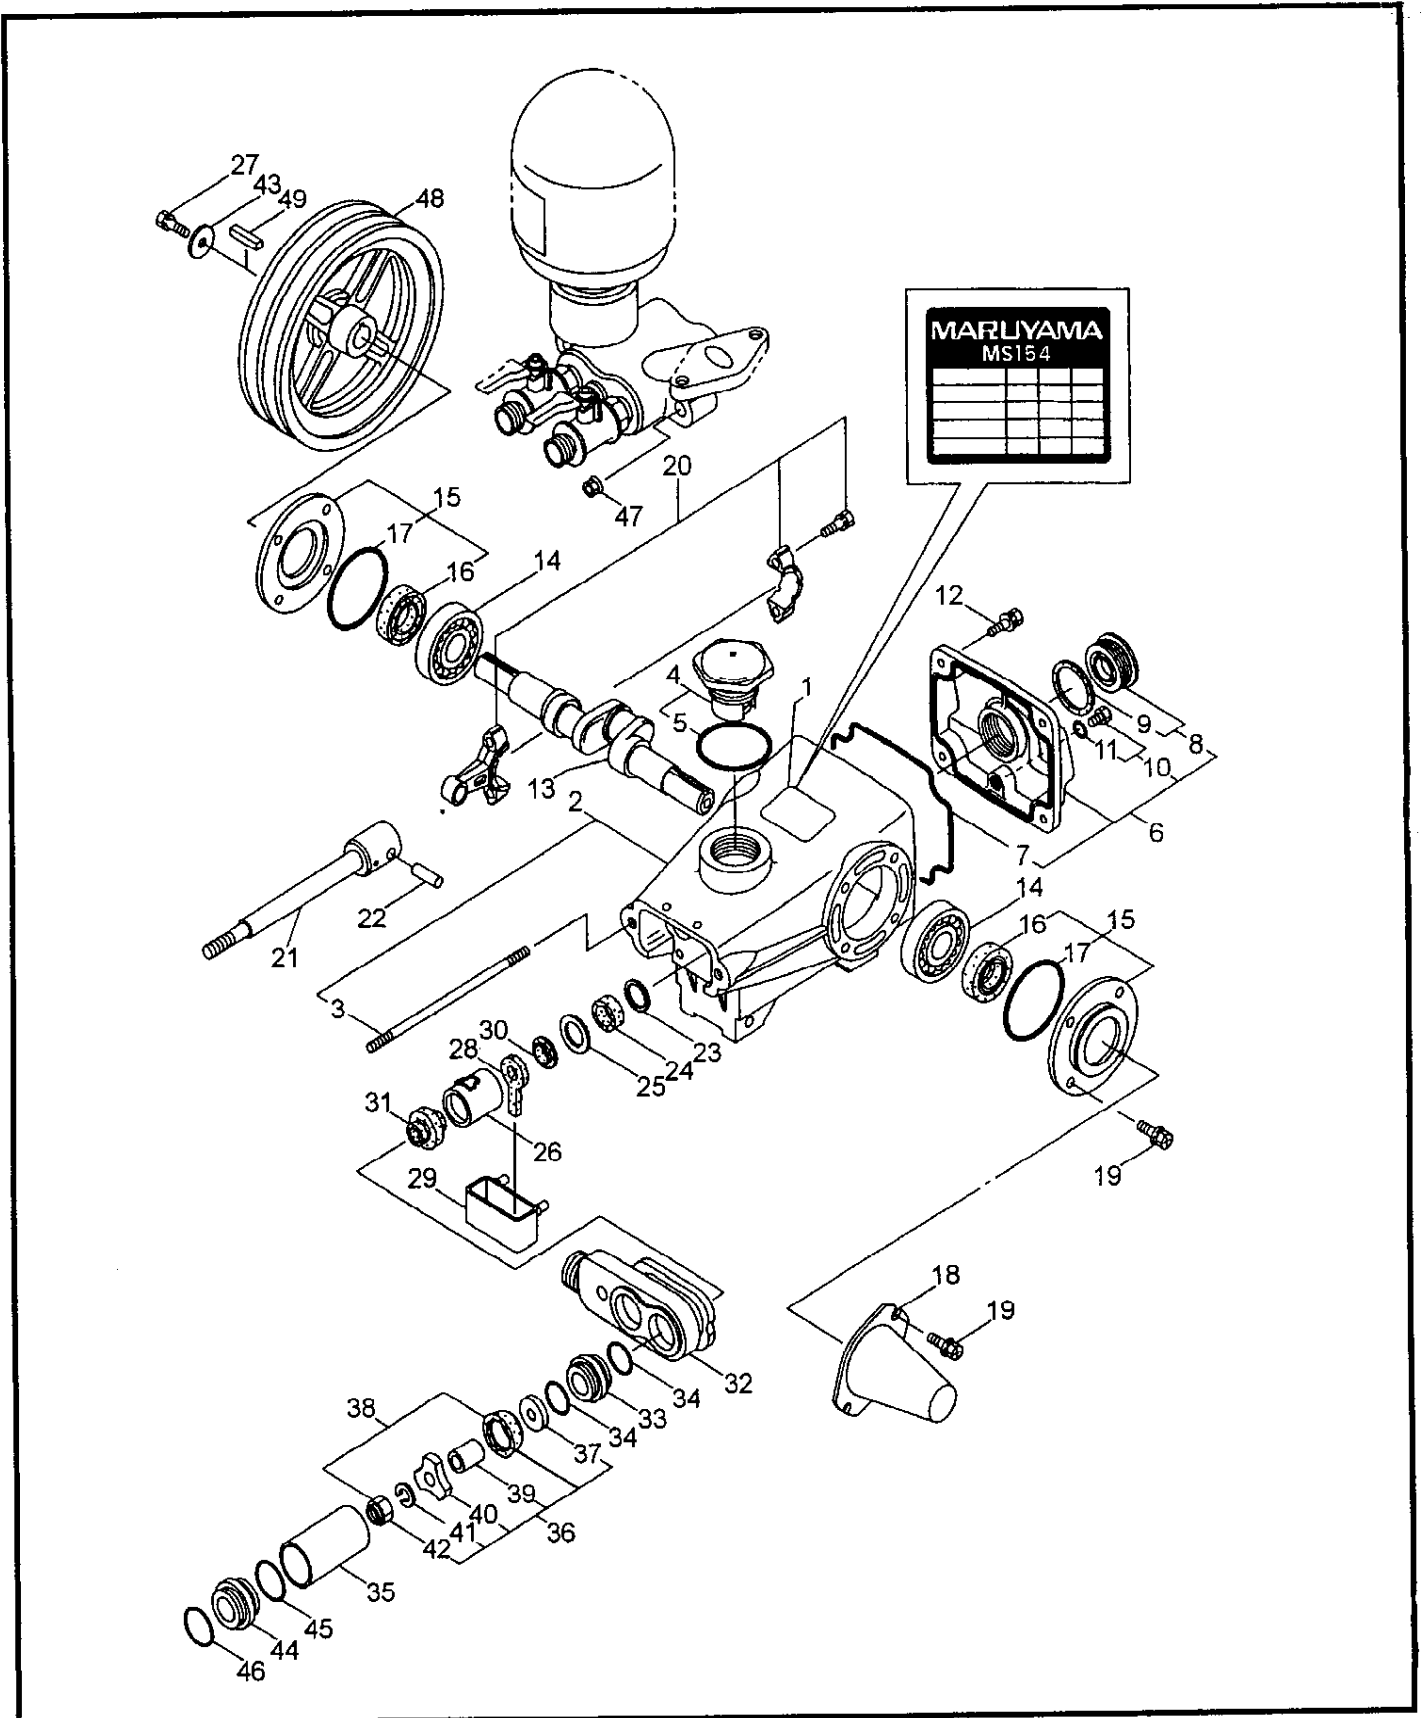

PUMP ASSEMBLY

PUMP ASSEMBLY

Ref No.	Part No.	Description	Q'ty	Notes
1	120406	Label	1	MS154
2	120407	Crankcase	1	INCL. 3
3	014051	Stud	2	M8X130X16X18
4	091264	Oil Filler Cap	1	INCL. 6
5	014177	O-Ring, Oil Filter Cap	1	P35
6	120409	Crankcase Rear Cover Assy.	1	INCL.7-11
7	106963	O-Ring	1	
8	092241	Oil Gauge Assy.	1	INCL. 9
9	044428	Packing	1	25X34X12.5
10	091376	Drain Plug	1	INCL. 11
11	023170	O-Ring	1	P12.5
12	092519	Bolt	4	M6X16
13	103383	Crankshaft	1	
14	014487	Bearing	2	#6304
15	091581	Oil Seal Case Assy.	2	INCL.16,17
16	024159	Oil Seal	2	D204010
17	026536	O-Ring, Oil Seal Case	2	51.8X1.5
18	025130	Shaft Protector	1	
19	092519	Bolt	8	M6X16
20	116931	Connecting Rod Assy.	2	
21	120417	Piston Rod	2	
22	016948	Piston Pin	2	9X22L
23	020017	Washer	2	17X24X11.2
24	025461	Oil Seal	2	S10.5247
25	026854	Washer	2	20X28X11.2
26	028033	Seal Packing Retainer	2	
27	092521	Bolt	1	M8X20
28	027711	Felt Packing	2	
29	028034	Oil Pan	1	
30	026853	Packing	2	
31	100015	Seal Packing	2	
32	028035	Cylinder Manifold	1	
33	016957	Pipe Receiver	2	
34	015862	O-Ring	4	P21
35	022929	Cylinder Pipe	2	25X28.5X55L
36	629356	Inlet Valve Assy.	2	INCL.37-42
37	014122	Suction Valve Seat	2	6.1X20X12.8
38	632586	Piston Packing Set	2	INCL.39-42
39	027499	Suction Valve Collar	2	6X8.5X10L
40	027500	Piston Retainer	2	
41	015849	Spring Washer	2	M6
42	046365	Nylon Nut	2	M6
43	100836	Washer	1	8.5X30Xt3.2
44	022931	Pipe Receiver	2	
45	015862	O-Ring	2	P21
46	023172	O-Ring	2	P22
47	101804	Nut	2	M8
48	100837	V-Pulley	1	152-AX2
49	014543	Key	1	5X5X25L