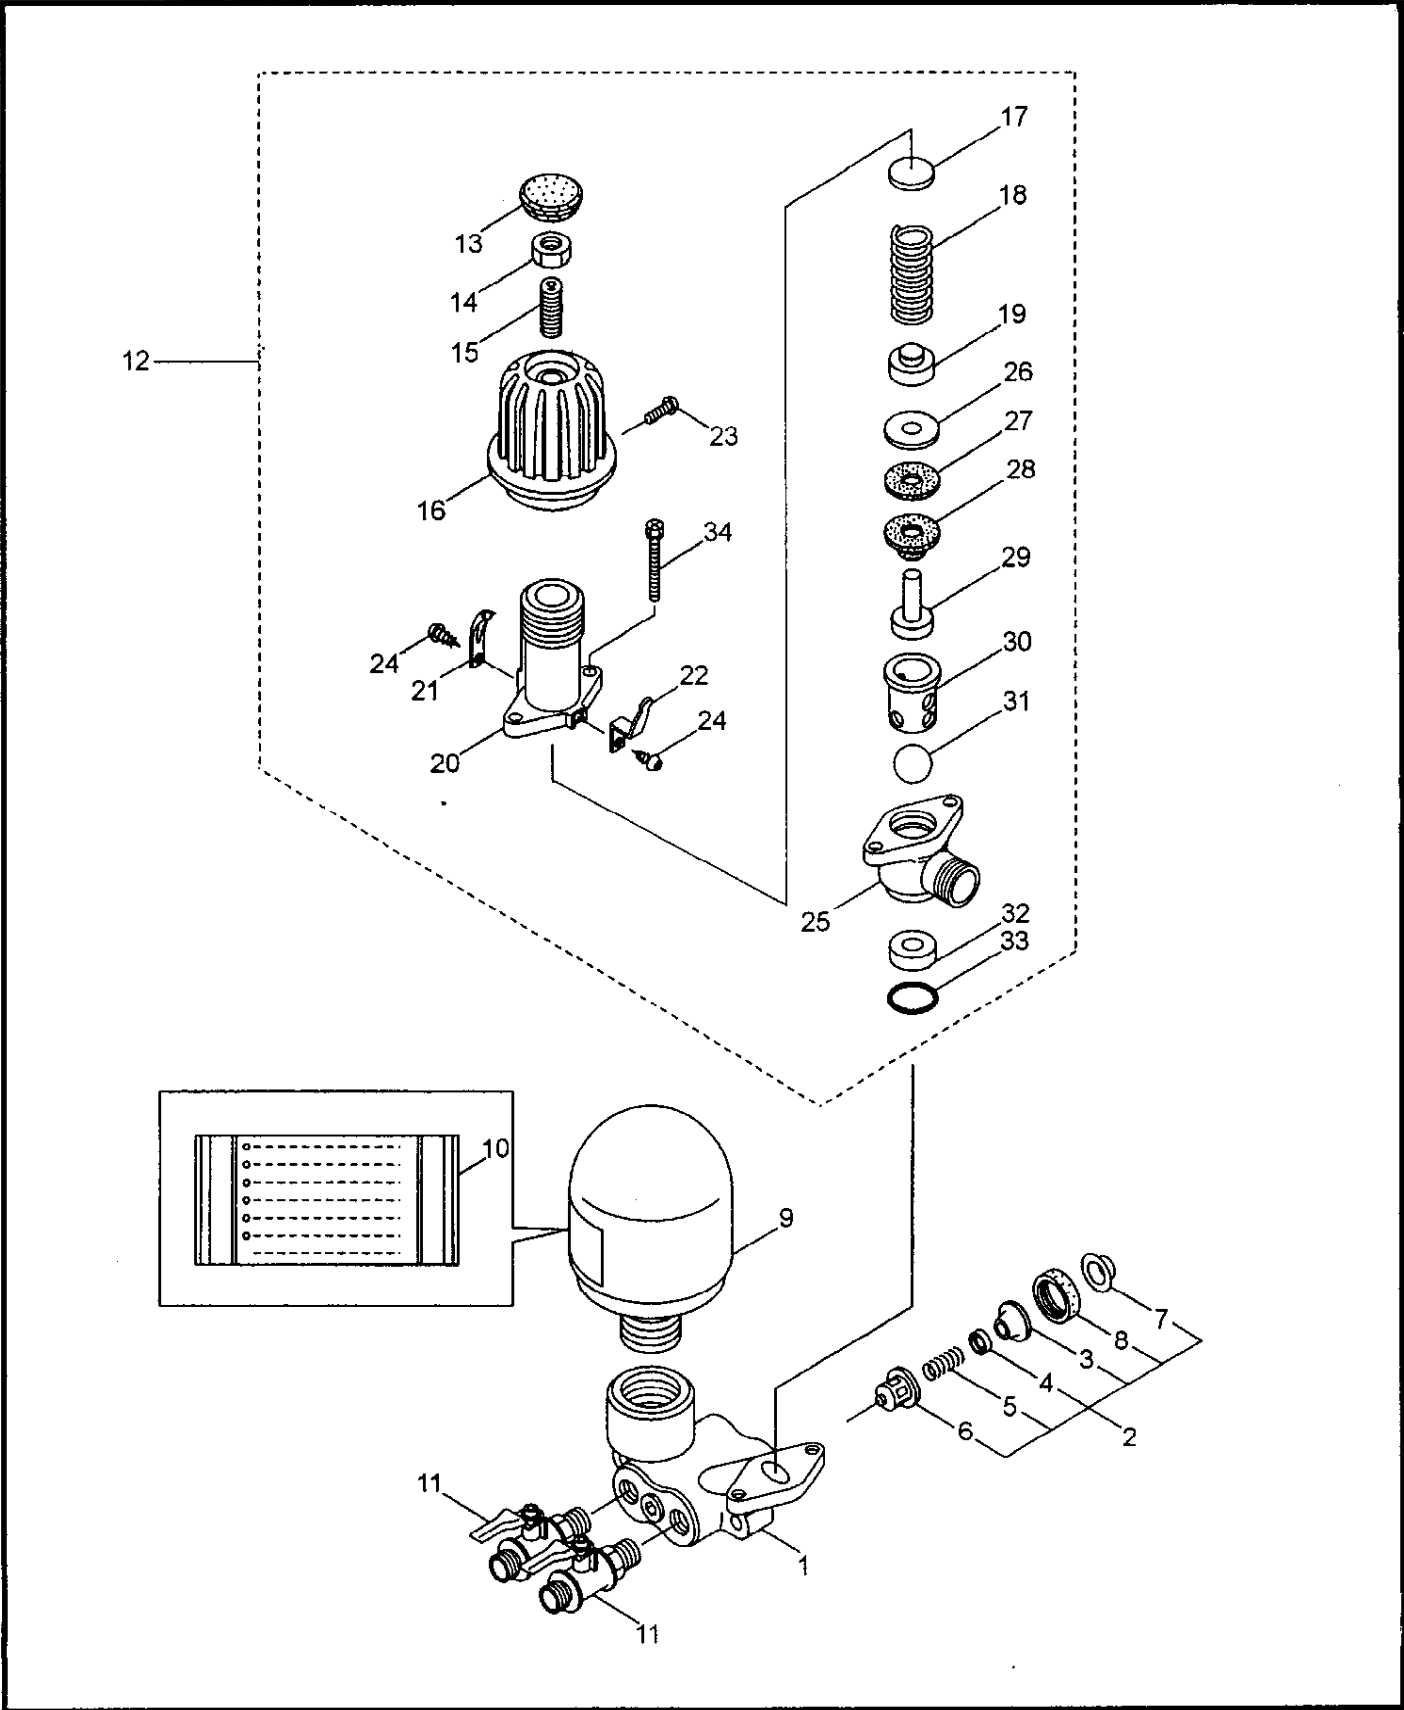

PRESSURE REGULATOR VALVE & DISCHARGE VALVE

PRESSURE REGULATOR VALVE & DISCHARGE VALVE

Ref No.	Part No.	Description	Q'ty	Notes
1	120421	Discharge Manifold	1	
2	105510	Discharge Valve Assy	2	INCL.3-8
3	105511	Discharge Valve Seat	2	
4	022842	Discharge Valve	2	
5	022031	Discharge Valve Spring	2	
6	105512	Retainer	2	
7	105513	Packing Ring	2	
8	105514	Valve Case	2	
9	107752	Air Chamber	1	
10	108465	Label	1	
11	117609	Cock Assy.	2	PF1/4XTP1/4
12	118236	Pressure Reg. Valve Assy.	1	INCL. 13-34
13	105518	Cap	1	
14	084015	Nut	1	M10
15	088975	Screw	1	M10X48
16	118662	Grip	1	
17	019917	P R Valve Spring Seat	1	
18	105520	Spring	1	
19	105521	Retainer	1	
20	117448	Case	1	
21	117440	Plate	1	
22	117441	Indicator	1	
23	089899	Tapping Screw	2	M4X13
24	082744	Screw	2	M4X6
25	118237	Body	1	
26	012255	Washer	1	6.2X22Xt0.6
27	016972	P R Valve Bellows Packing	1	5X22Xt1.5
28	011451	P R Valve Bellows	1	
29	016975	P R Rod Valve	1	
30	012256	P R Valve Sack	1	
31	107238	Valve Ball	1	12.7(1/2)
32	117443	Valve Seat	1	
33	014179	O-Ring	1	P20
34	118610	Bolt	2	M6X55