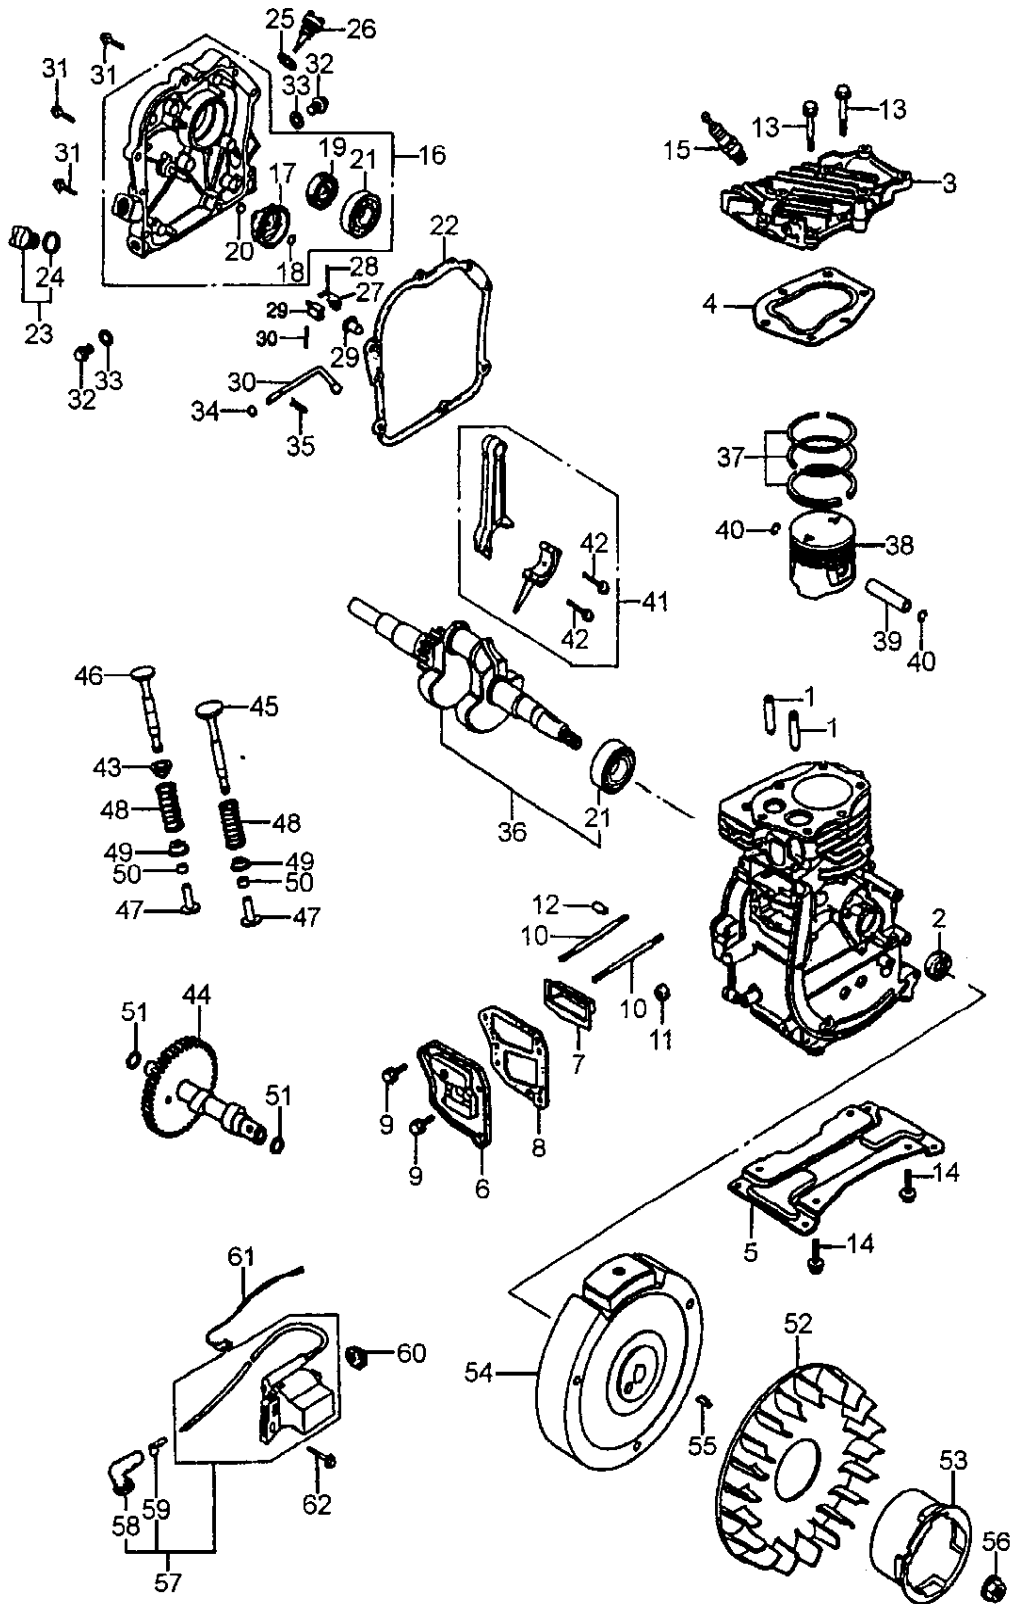

ENGINE(CYLINDER, PISTON, & FLYWHEEL)

ENGINE(CYLINDER, PISTON, & FLYWHEEL)

Ref No.	Part No.	Description	Q'ty	Notes
1	586466	Valve Guide	2	
2	991195	Oil Seal	1	
3	632708	Cylinder Head	1	
4	586468	Cylinder Head Gasket	1	
5	998209	Engine Bed	1	
6	998208	Tappet Room Cover	1	
7	998206	Inner Separator Assy	1	
8	622210	Tappet Cover Gasket	1	
9	990464	Bolt	4	
10	990468	Stud Bolt	2	5X80
11	990480	Oil Seal	1	
12	990497	Dowel Pin	2	8X14
13	632709	Flange Bolt	6	
14	622211	Flange Bolt	4	8X18
15	632710	Spark Plug	1	BRMR4A(RCJ8Y)
16	632711	Crankcase Cover Assy.	1	INCL.17~21
17	998194	Governor Weight Hold	1	
18	625895	Governor Holder Clip	1	
19	991195	Oil Seal	1	
20	990493	Plain Washer	1	
21	990507	Bearing	1	#6203
22	622214	Case Cover Gasket	1	
23	626335	Oil Filler Cap Assy.	1	INCL. 24
24	626334	Oil Filler Cap Packing	1	
25	998201	Oil Filler Cap Packing	1	
26	632712	Oil Filler Cap	1	
27	990405	Governor Weight	2	
28	998195	Governor Weight Pin	2	
29	998196	Governor Slider	1	
30	990408	Governor Arm Shaft	1	
31	998198	Flange Bolt	6	
32	998200	Drain Plug Bolt	2	
33	998199	Drain Plug Washer	2	
34	998197	Plain Washer	1	
35	990496	Lock Pin	1	
36	622219	Crankshaft Comp.	1	INCL. 21
37	586528	Piston Ring Set	1	
38	586532	Piston	1	
39	990368	Piston Pin	1	
40	990369	Piston Pin Clip	2	
41	998185	Connecting Rod Assy	1	INCL. 42
42	998186	Connection Rod Bolt	2	
43	632713	Valve Stem Seal	1	
44	586540	Camshaft Comp.	1	
45	632714	Inlet Valve	1	
46	632715	Exhaust Valve	1	
47	632716	Valve Lifter	2	
48	990378	Valve Spring	2	
49	998191	Valve Spring Retainer	2	
50	990380	Tappet Clearance Adjuster	2	3.15
50	990381	Tappet Clearance Adjuster	2	3.25
50	990382	Tappet Clearance Adjuster	2	3.34
50	990383	Tappet Clearance Adjuster	2	3.43
50	990384	Tappet Clearance Adjuster	2	3.52
50	990385	Tappet Clearance Adjuster	2	3.61
50	990386	Tappet Clearance Adjuster	2	3.72
50	990387	Tappet Clearance Adjuster	2	3.82

Ref No.	Part No.	Description	Q'ty	Notes
51	998184	Washer	2	12
52	622216	Cooling Fan	1	
53	632728	Starter Pulley	1	
54	632729	Flywheel Comp.	1	
55	632730	Woodruff Key	1	3X5
56	998219	Flange Nut	1	12
57	622217	Ignition Coil Assy.	1	INCL.58,59
58	622218	Ignition Cap	1	
59	990460	Plug Terminal	1	
60	998213	Hi-Tension Cord Grom	1	
61	998215	Stop Switch Cord	1	
62	998214	Flange Bolt	2	6X25