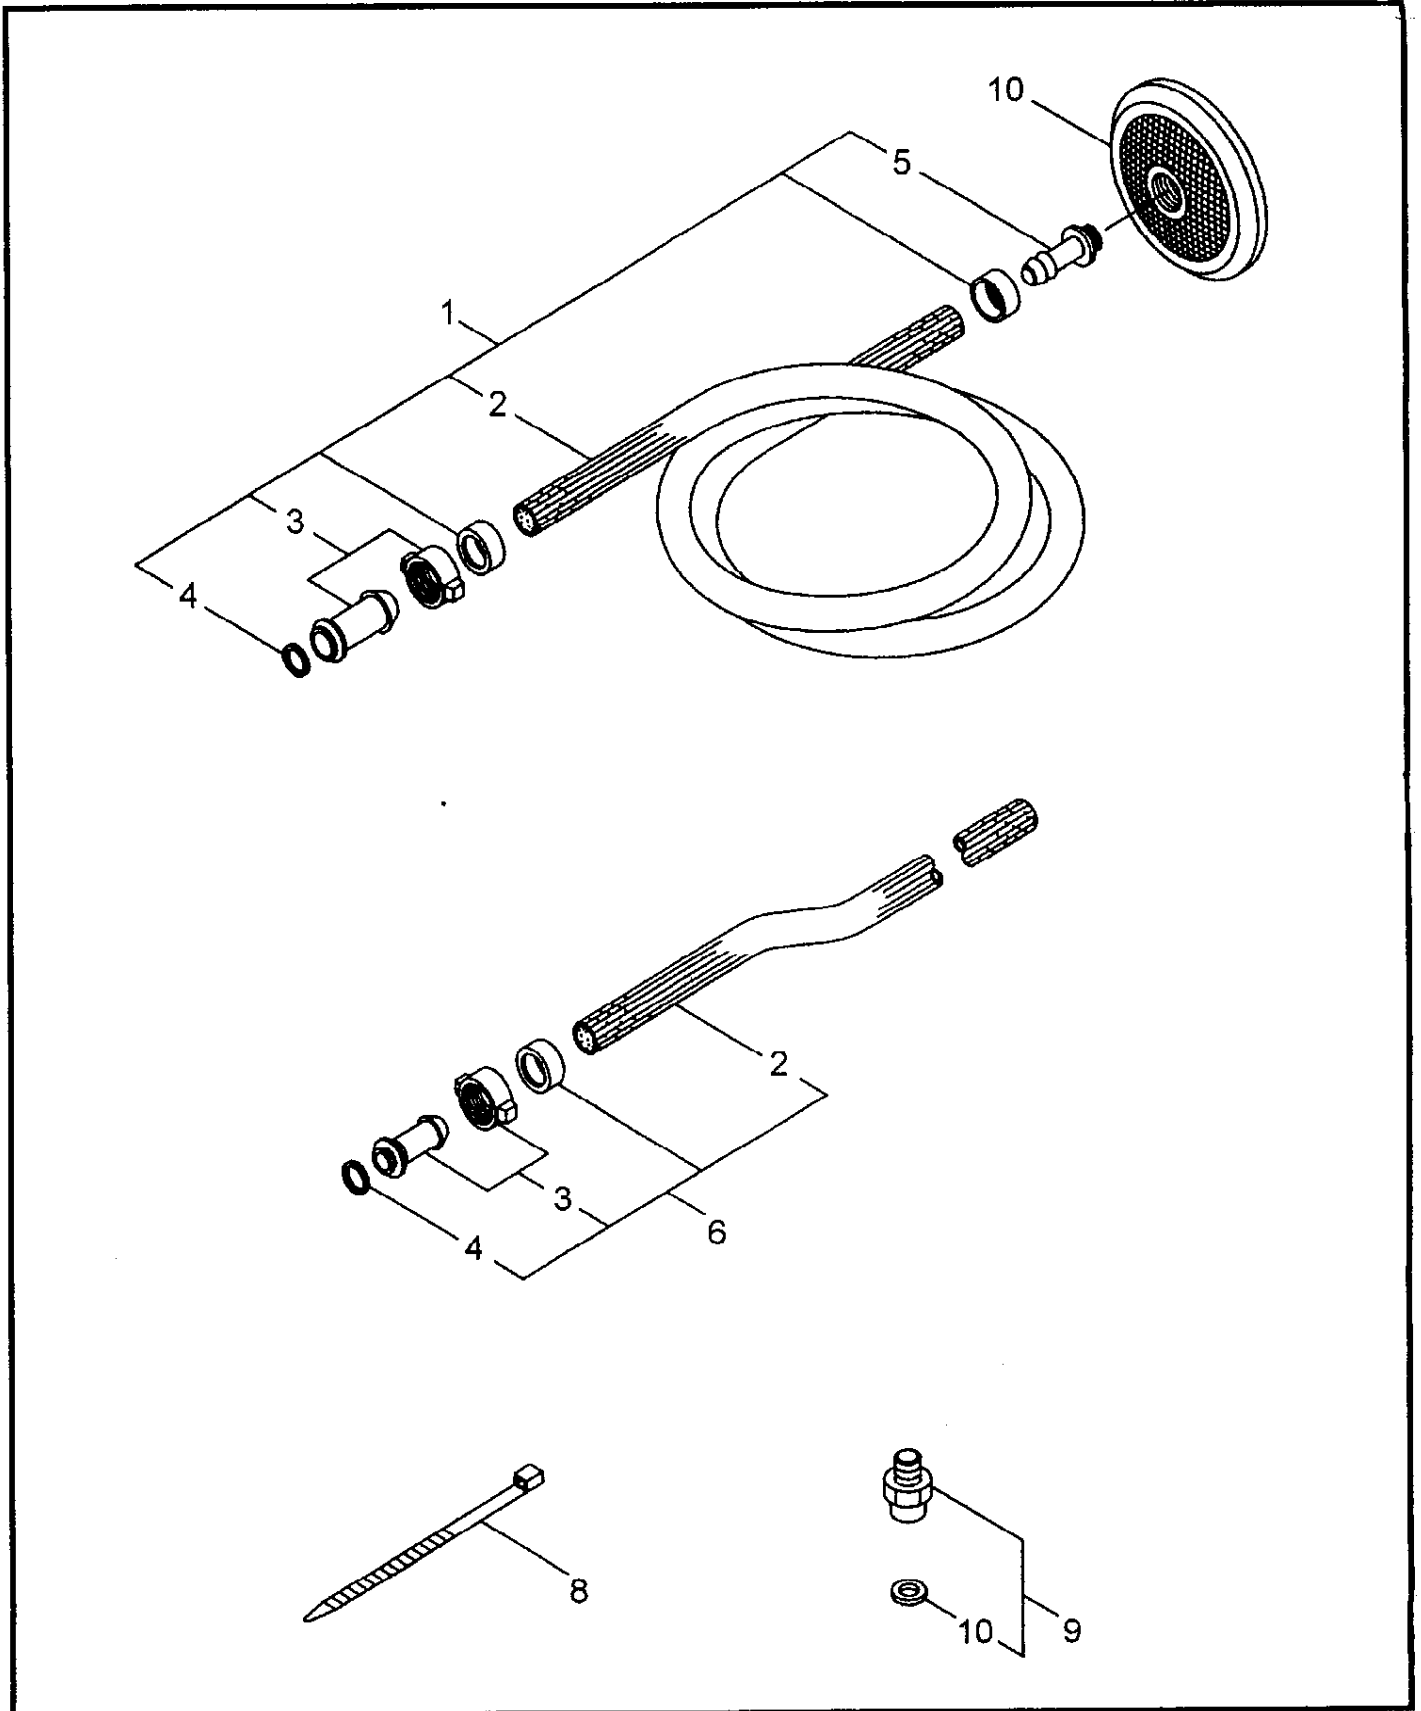

ACCESSORIES

ACCESSORIES

Ref No.	Part No.	Description	Q'ty	Notes
1	811358	Suction Hose Assy.	1	INCL. 2-5
2	104345	Hose	2	13X19X3000L
3	098009	Hose Coupling	2	PF1/2
4	103685	Packing	2	12X18.5Xt1.5
5	106637	Hose Coupling	1	PF1
6	103572	Spill Hose Assy.	1	INCL. 2-4
7	116682	Suction Strainer Assy.	1	
8	107107	Band	1	
9	091010	Extension	1	INCL. 10
10	550090	Packing	1	8X13Xt1.5