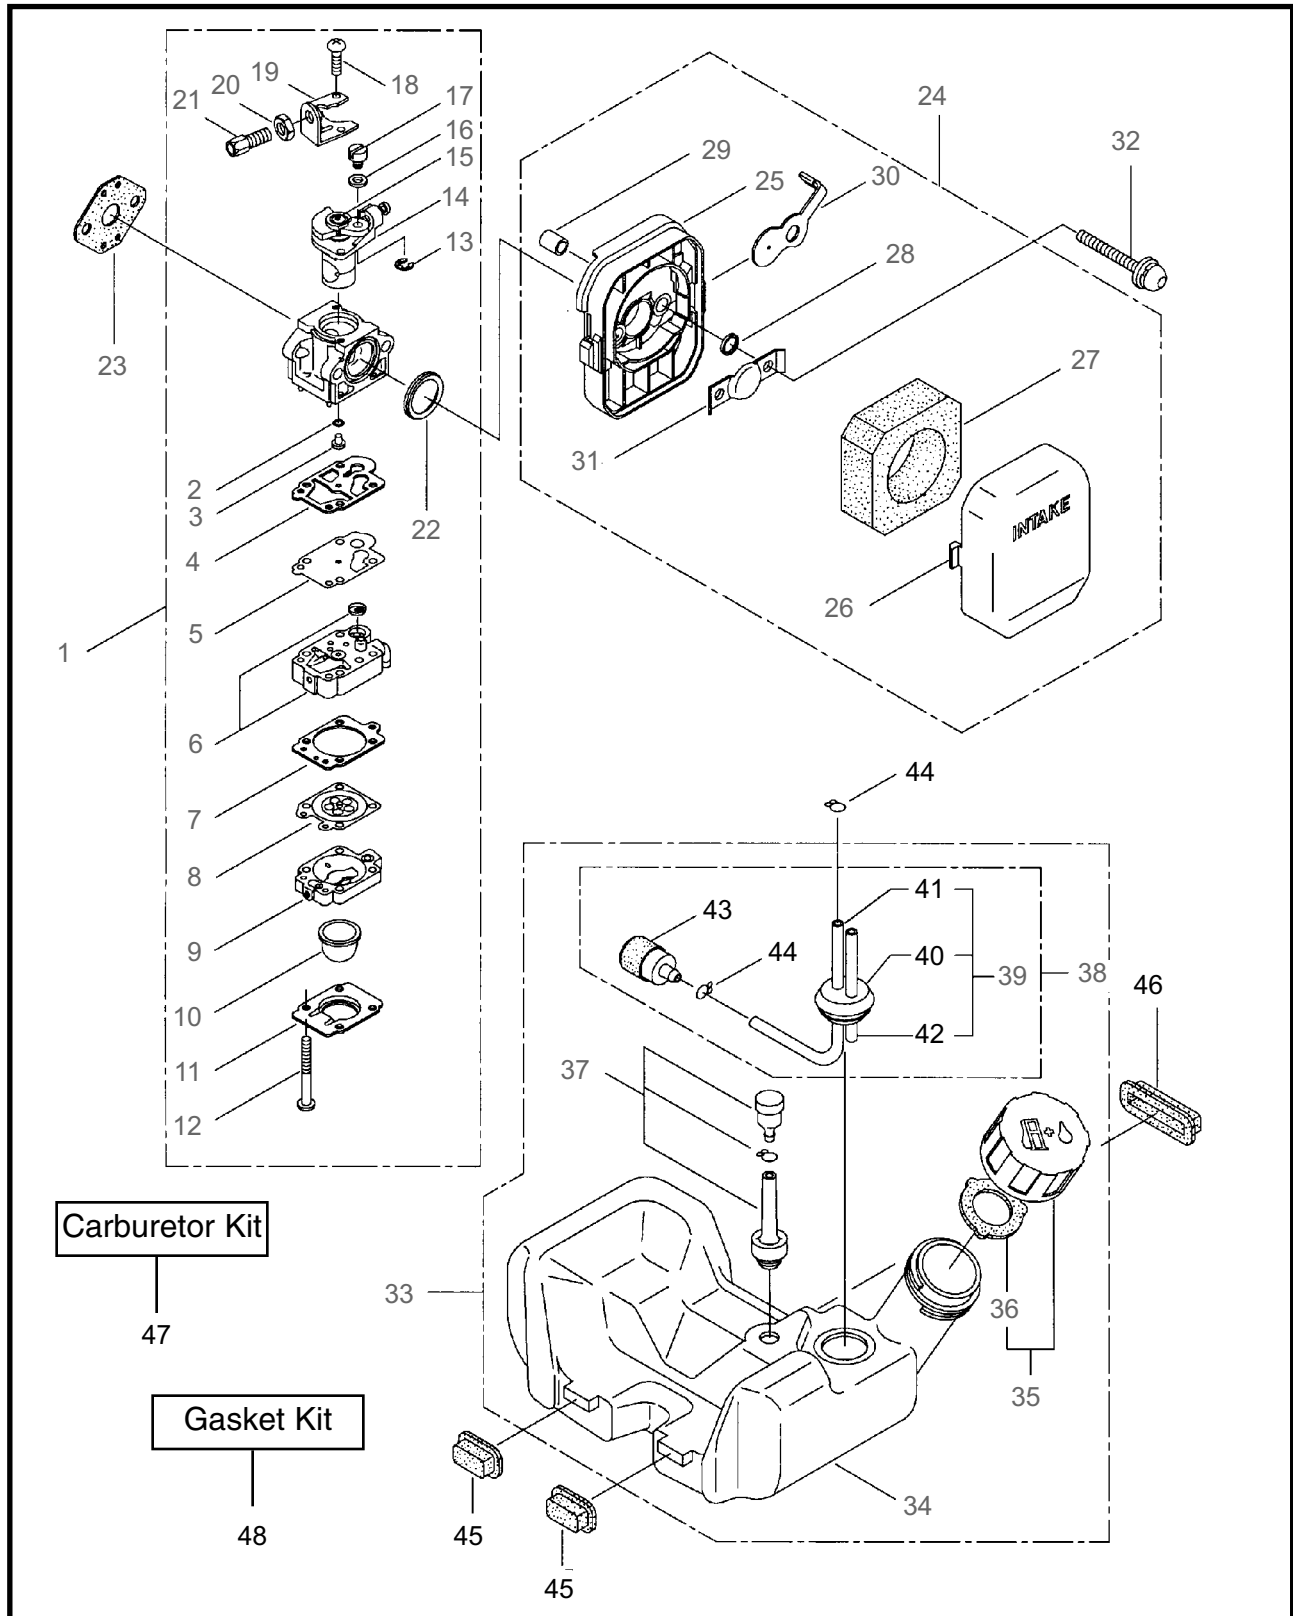

CARBURETOR AND FUEL TANK

REF #	PART #	DESCRIPTION	Q'TY.	NOTES
40	261690	Fuel Pipe	1	
41	263038	Return Pipe	1	
42	264653	Filter Ass'y	1	
43	261117	Clip	2	
44	261118	Pad	2	
45	261119	Pad	1	
46	840859	Carburetor Kit		
47	840860	Gasket Kit