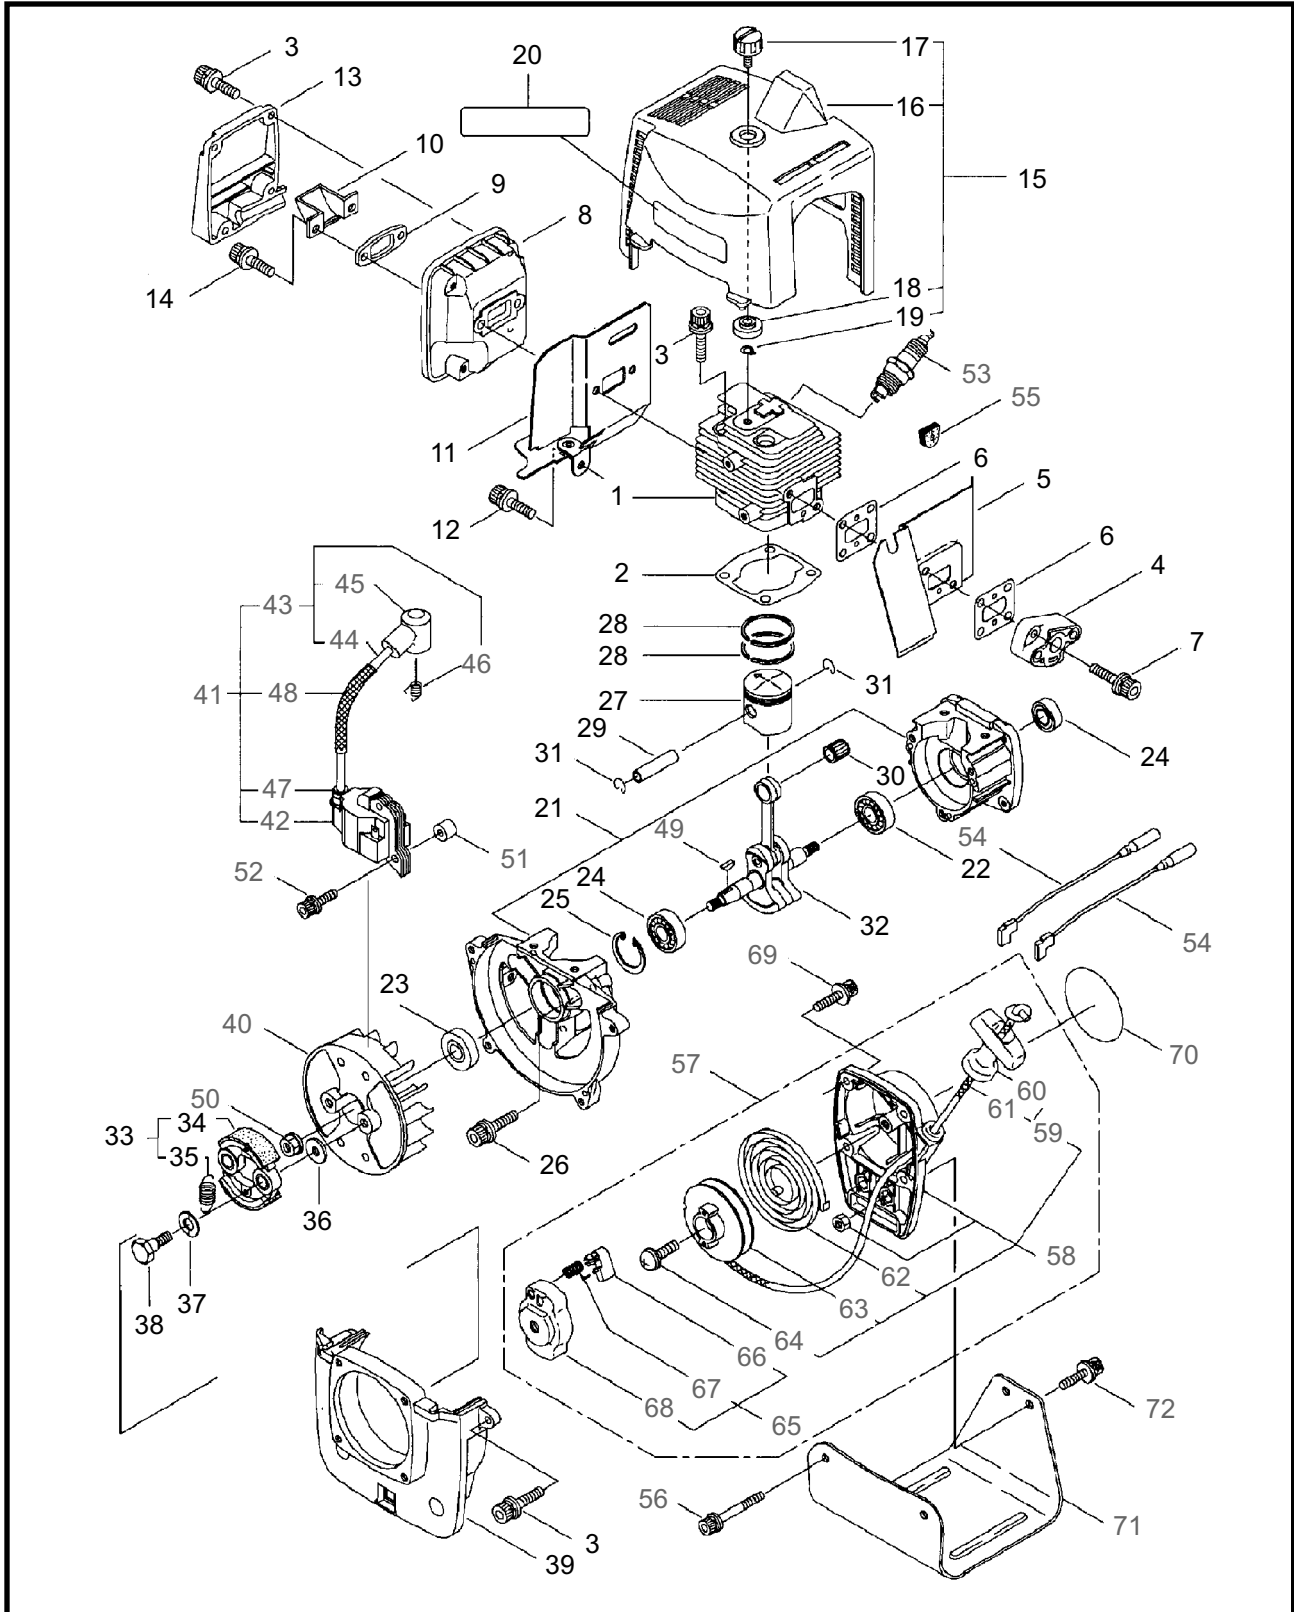

ENGINE

REF #	PART #	DESCRIPTION	Q'TY.	NOTES
1	261472	Cylinder	1	New gasket required
2	261474	Gasket	1	
3	261250	Cap Screw	10	M5x20
4	261938	Insulator	1	New gasket required
5	261476	Air Duct	1	
6	261171	Gasket	2	
7	265924	Cap Screw	2	M5x25
8	261366	Muffler Body	1	New muffler cover required
9	261986	Deflector Plate	1	
10	261368	Deflector	1	
11	261478	Gasket	1	
12	261607	Cap Screw	1	M5x16
13	261480	Muffler Cover	1	New muffler body required
14	261246	Cap Screw	2	M5x25
15	265321	Top Cover Ass'y	1	Incl. 16-19
16	265322	Top Cover	1	New label required
17	261018	Knob	1	
18	261020	Spacer	1	
19	261734	Snap Ring	1	
20	262100	Label	1	MARUYAMA
21	261486	Crankcase	1	
22	261491	Bearing	2	#6001C3
23	261492	Oil Seal	1	
24	261386	Oil Seal	1	
25	055185	Snap Ring	1	
26	261612	Cap Screw	3	M5x30
27	261494	Piston	1	
28	261496	Piston Ring	2	(2) Required
29	261497	Piston Pin	1	
30	261037	Bearing, Needle	1	
31	261576	Clip, Piston	2	
32	261499	Crankshaft / Conn. Rod Ass'y	1	
33	264503	Clutch Ass'y	1	Incl. 34,35
34	264504	Clutch Shoe	2	(2) Required
35	263614	Spring, Clutch	1	
36	261189	Washer	2	
37	261777	Wave Washer	2	
38	264505	Bolt	2	
39	264104	Fan Cover	1