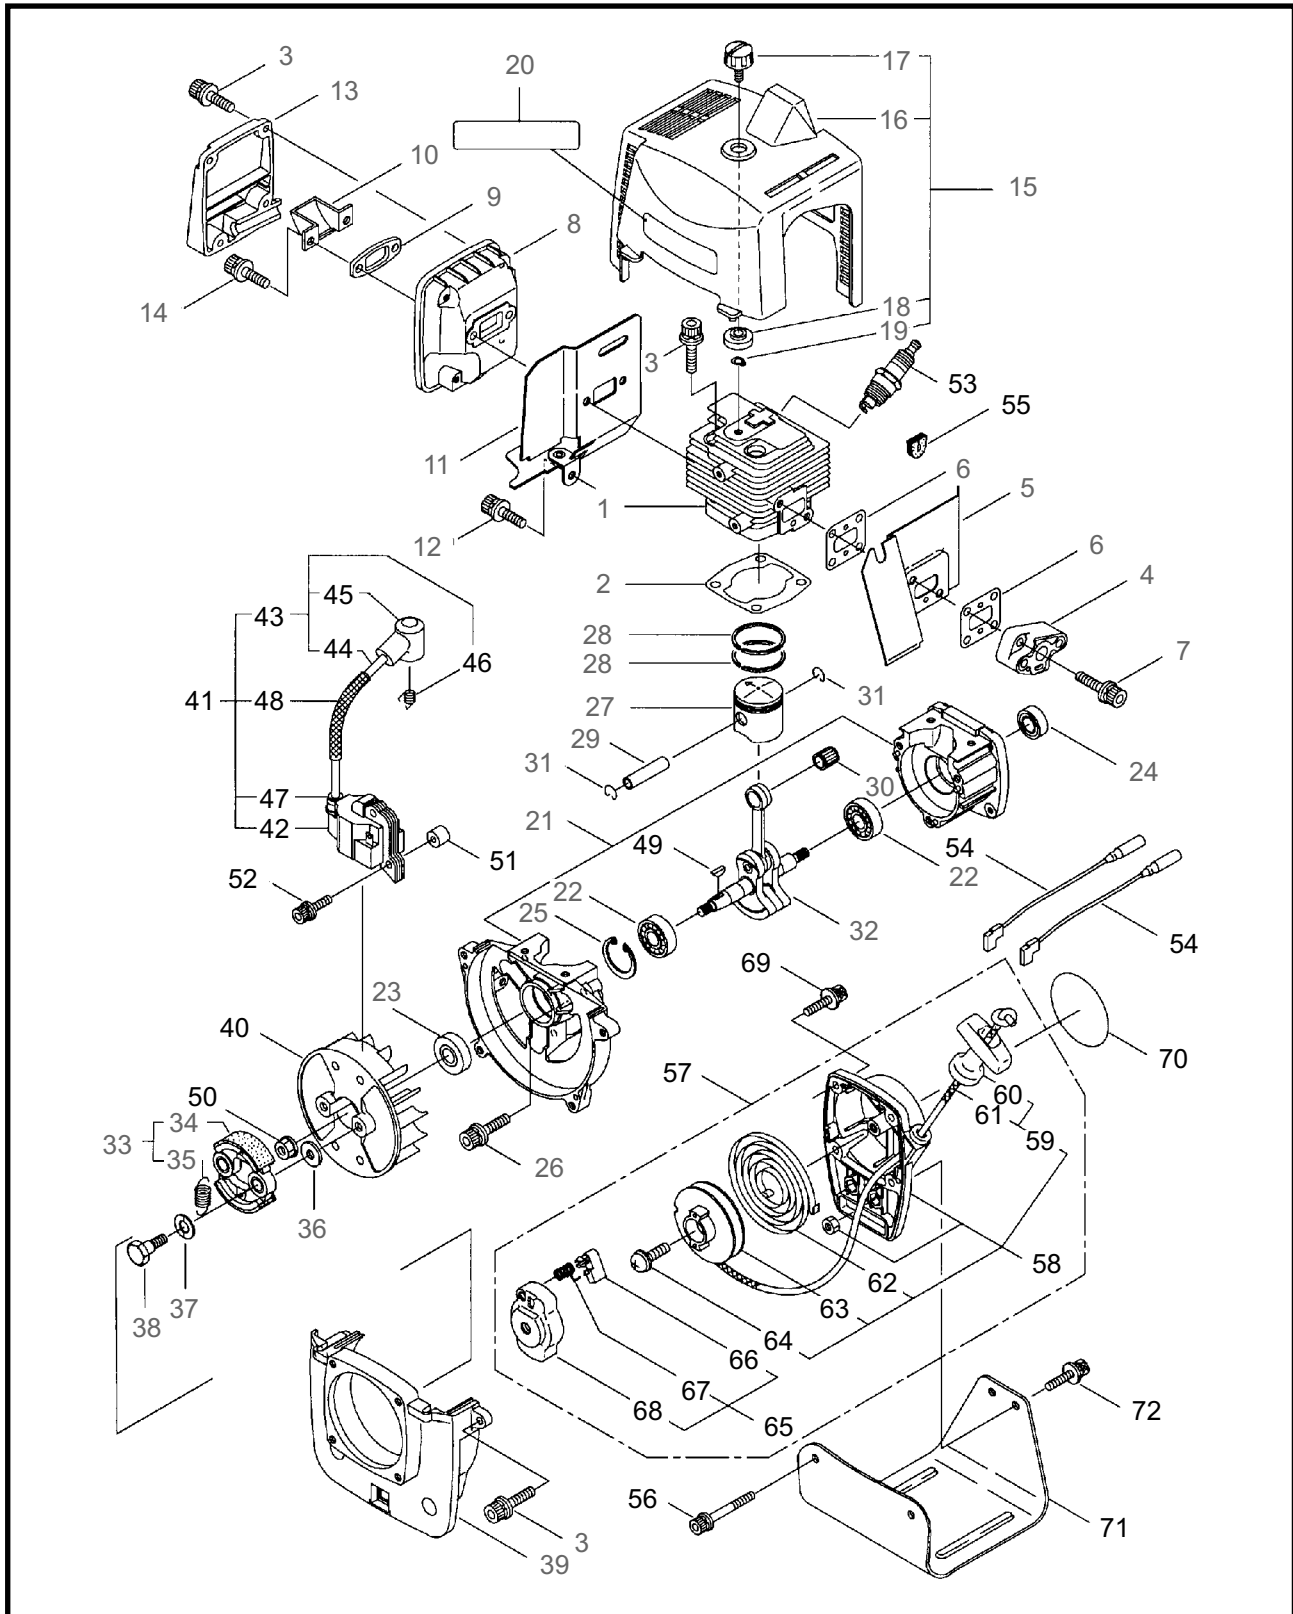

6 ILLUSTRATED PARTS LIST
MC329

ENGINE

REF #	PART #	DESCRIPTION	Q'TY.	NOTES
40	261356	Rotor/Fan	1	
41	267173	Ignition Coil Ass'y	1	Incl. 42-48
42	267174	Coil	1	
43	267403	Spark Plug Wire Ass'y	1	Incl. 44-46
44	267404	Spark Plug Wire	1	
45	261074	Plug Boot	1	
46	261075	Connector	1	
47	261072	Cap	1	
48	269418	Insulator	1	
49	261076	Woodruff Key	1	
50	261417	Nut, Rotor	1	M8
51	261078	Spacer	2	
52	261256	Cap Screw	2	M4x25
53	261200	Spark Plug	1	NGK BPM6Y
54	267492	Lead	2	
55	261202	Grommet	1	
56	268270	Cap Screw	2	M5x40
57	262006	Recoil Starter Ass'y	1	Incl. 58-68
58	262039	Recoil Ass'y	1	Incl. 59-64
59	261723	Rope Ass'y	1	Incl. 60,61
60	261725	Starter Grip	1	
61	261724	Starter Rope	1	
62	261721	Spiral Spring	1	
63	261720	Pulley	1	
64	262922	Screw	1	
65	263475	Starter Pawl Ass'y	1	Incl. 66-68
66	263477	Pawl	1	
67	261728	Return Spring	1	
68	263476	Pawl Case	1	
69	261257	Cap Screw	4	M4x16
70	264525	Label	1	MARUYAMA
71	264659	Stand	1	
72	261607	Cap Screw	2	M5x16