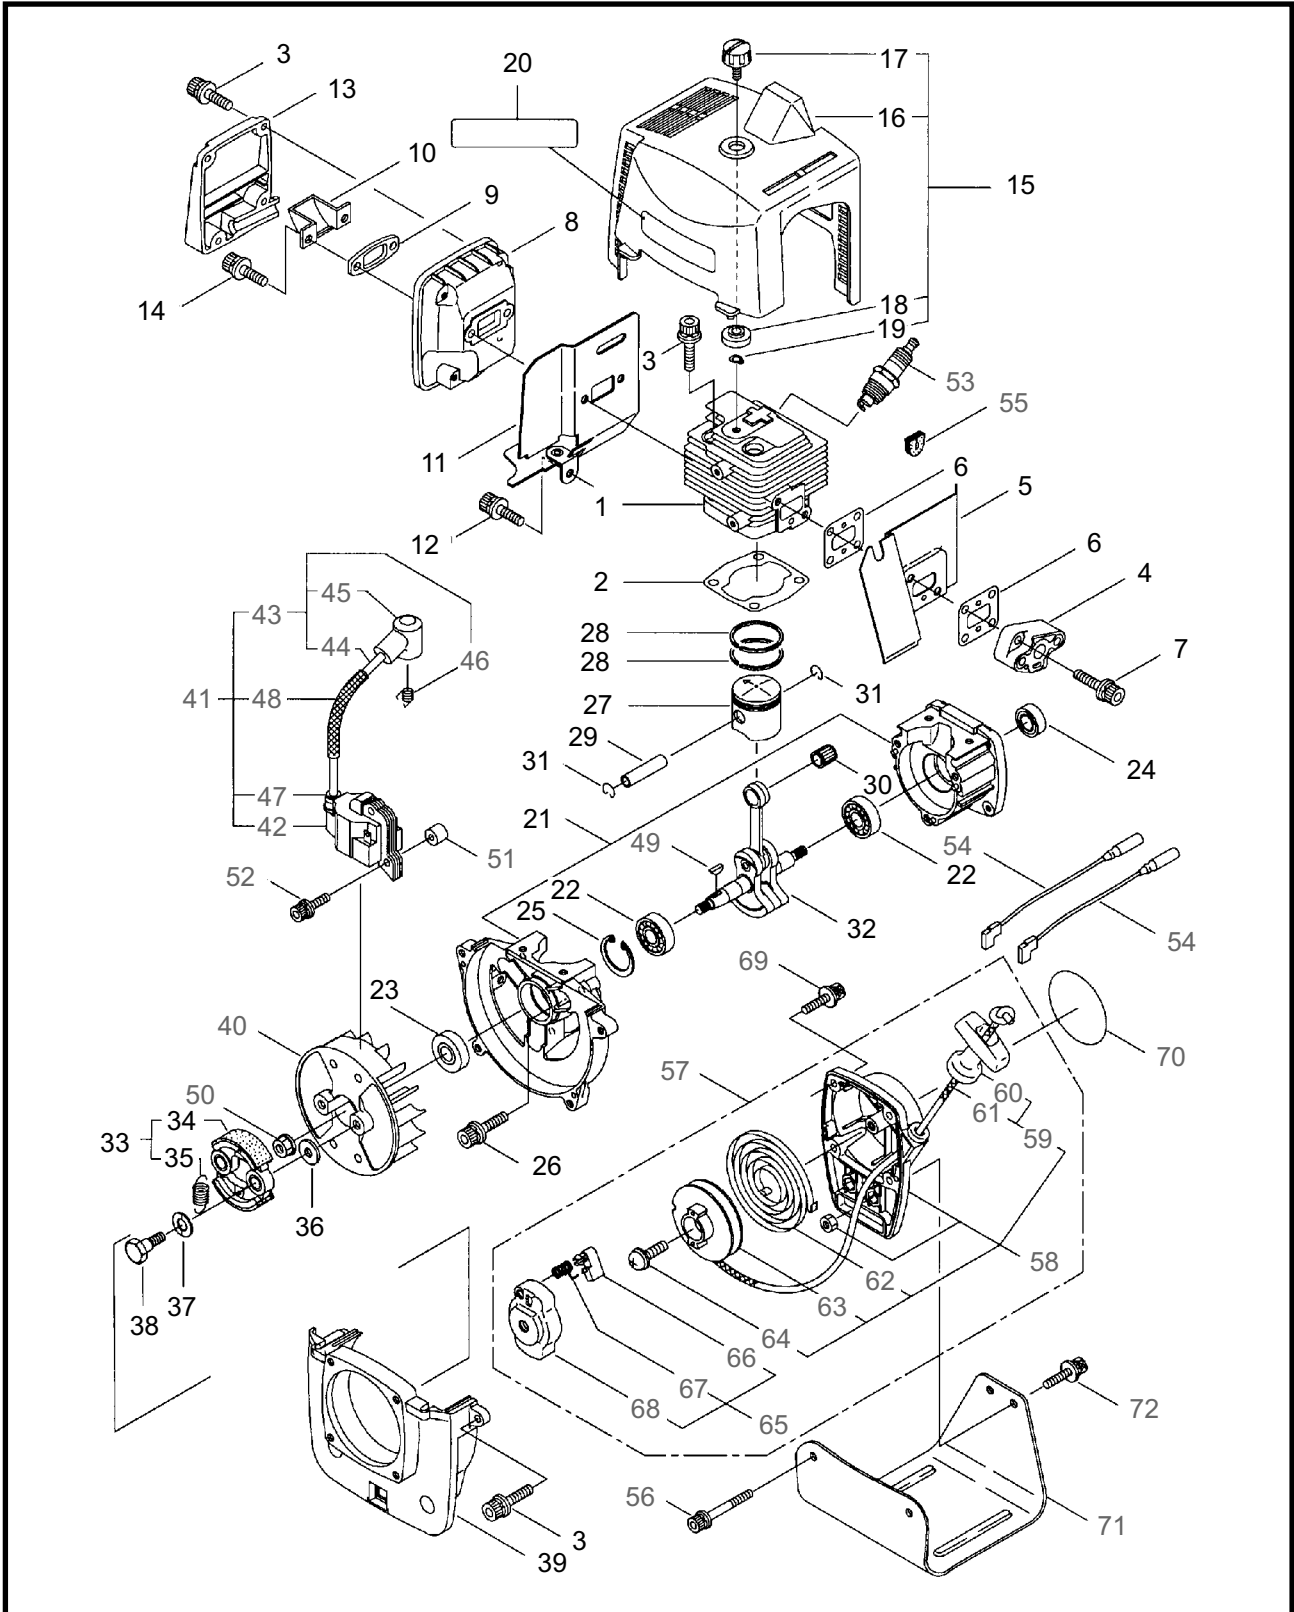

4 ILLUSTRATED PARTS LIST
MC329

ENGINE

REF #	PART #	DESCRIPTION	Q'TY.	NOTES
1	261360	Cylinder	1	New gasket required
2	261528	Gasket	1	
3	261250	Cap Screw	10	M5x20
4	261938	Insulator	1	New gasket required
5	261364	Air Duct	1	
6	261171	Gasket	2	
7	265924	Cap Screw	2	M5x25
8	261825	Muffler Body	1	New muffler cover required
9	261986	Deflector Plate	1	
10	261368	Deflector	1	
11	261833	Gasket	1	
12	261607	Cap Screw	1	M5x16
13	261372	Muffler Body	1	New muffler body required
14	261246	Cap Screw	2	M5x25
15	265304	Top Cover Ass'y	1	Incl. 16-19
16	265305	Top Cover	1	
17	261018	Knob	1	
18	261020	Spacer	1	
19	261734	Snap Ring	1	
20	262100	Label	1	MARUYAMA
21	261379	Crankcase	1	
22	261384	Bearing	2	#6201C3
23	261385	Oil Seal	1	
24	261386	Oil Seal	1	
25	016732	Snap Ring	1	
26	261612	Cap Screw	3	M5x30
27	266980	Piston	1	
28	261390	Piston Ring	2	(2) Required
29	261555	Piston Pin	1	
30	261392	Bearing, Needle	1	
31	261393	Clip, Piston Pin	2	
32	261395	Crankshaft/Conn. Rod Ass'y	1	
33	268439	Clutch Ass'y	1	Incl. 34-38
34	264504	Clutch Shoe	2	(2) Required
35	263614	Spring, Clutch	1	
36	261189	Washer	2	
37	261777	Wave Washer	2	
38	264505	Bolt	2	
39	264104	Fan Cover	1