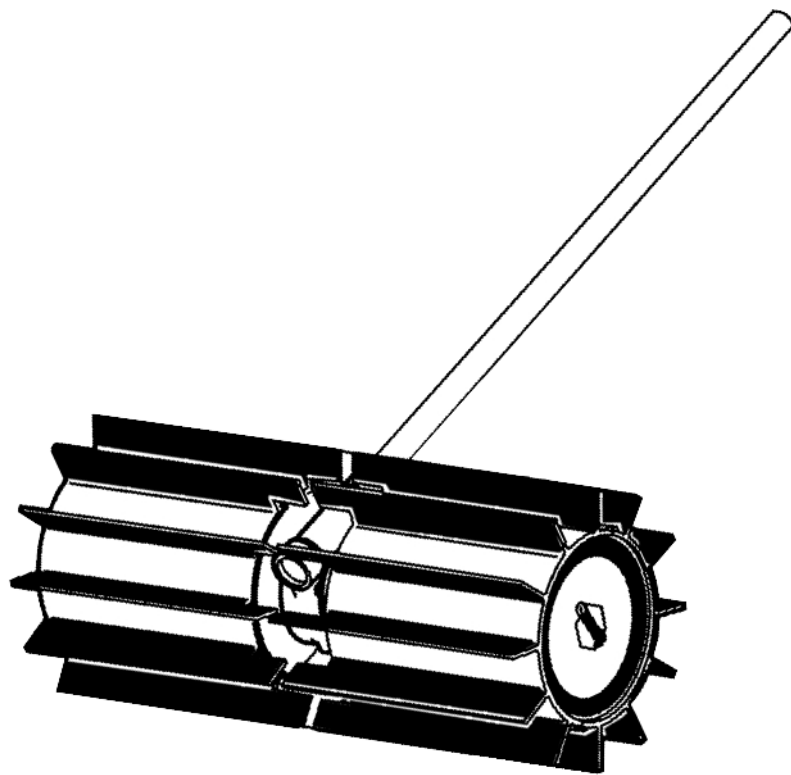

MARUYAMA

ILLUSTRATED PARTS LIST

MC-LS

LANDSCAPE SWEEPER

MC-LS
LANDSCAPE SWEEPER
PART 845439 - REV02/04

Maruyama. *E x t r a o r d i n a r y .*

2 ILLUSTRATED PARTS LIST
MC-LS

MAIN BODY

REF #	PART #	DESCRIPTION	Q'TY.	NOTES
1	840450	Gearcase	1	
2	840326	Clevis Pin	2	
3	840325	Hitch Pin	2	
4	840324	Cotter Pin	2	
5	840323	Drum Axle	2	
6	840321	Drum Hub	4	
7	840322	Belt Clip	12	
8	840320	Belt	4	
9	221502	Label	1	
10	840448	Tube Protector	1	
11	216090	Driveshaft	1	
12	216079	Stopper	1	
13	226509	Driveshaft Housing	1	
14	221501	Caution Label	1	
15	840449	Spacer	1	