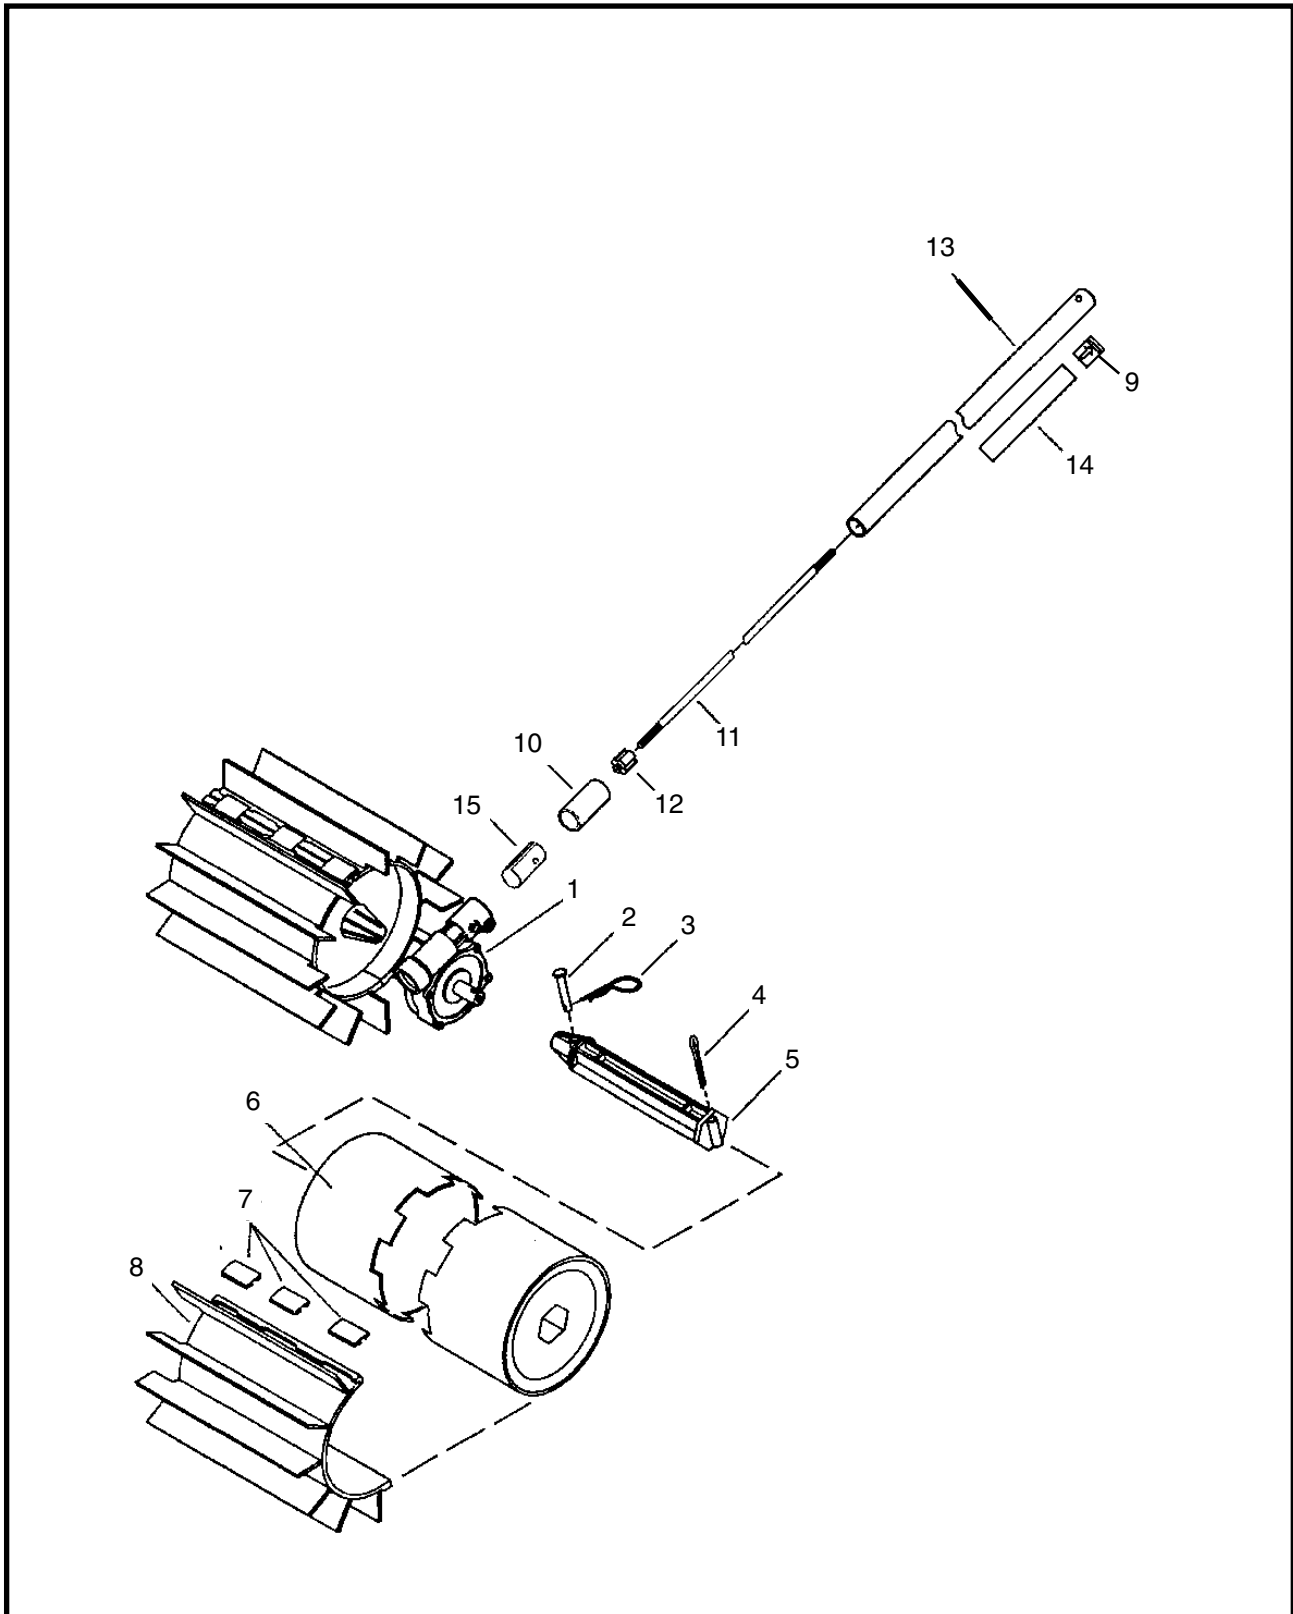

MARUYAMA

ILLUSTRATED PARTS LIST

MC-LS

LANDSCAPE SWEEPER

MC-LS
LANDSCAPE SWEEPER
PART 845439 - REV02/04

Maruyama. *E x t r a o r d i n a r y .*

2 ILLUSTRATED PARTS LIST
MC-LS

MAIN BODY

REF #	PART #	DESCRIPTION	Q'TY.	NOTES
1	840450	Gearcase	1	
2	840326	Clevis Pin	2	
3	840325	Hitch Pin	2	
4	840324	Cotter Pin	2	
5	840323	Drum Axle	2	
6	840321	Drum Hub	4	
7	840322	Belt Clip	12	
8	840320	Belt	4	
9	221502	Label	1	
10	840448	Tube Protector	1	
11	216090	Driveshaft	1	
12	216079	Stopper	1	
13	226509	Driveshaft Housing	1	
14	221501	Caution Label	1	
15	840449	Spacer	1	