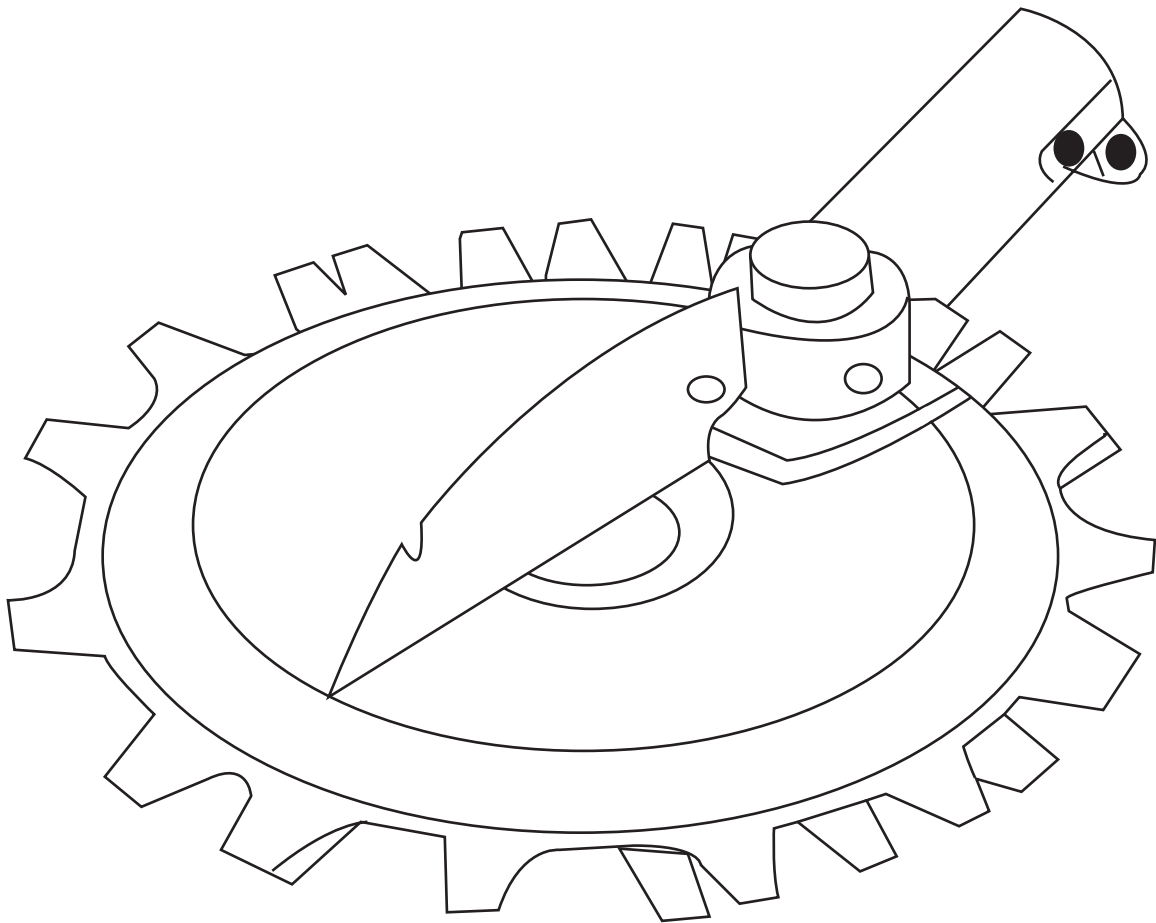

MARUYAMA

ILLUSTRATED PARTS LIST

MC-LB

LANDSCAPE BLADE

MC-LB
LANDSCAPE BLADE
PART 845429 - REV10/03

Maruyama. *E x t r a o r d i n a r y .*

LANDSCAPE BLADE

REF #	PART #	DESCRIPTION	Q'TY.	NOTES
1	642852	Center Blade	1	
2	642853	Gear Head	1	
3	642854	Detent Fitting Screw	1	M5 x 12
4	642855	Cap Bolt M5 x 25	1	
5	642856	Hex Bolt M5 x 6	1	
6	642857	Center Blade Fixing Bolt	1	M5 x 8
7	642858	Spring Washer	3	M5
8	642859	Stud Screw	11	
9	642860	Body Case	1	
10	642861	Bottom Disk Fixing Screw	4	
11	642862	Oil Case (Upper)	1	
12	642863	Decal (Caution)	1	
13	642864	Decal (Model Name)	1	
14	642865	Spacer Metal	11	
15	642866	Output Shaft Spacer	1	
16	642867	Thrust Metal	5	
17	642868	Output Shaft Thrust Roller	2	
18	642869	Drive Pinion Gear	1	
19	642870	Output Shaft Fixing Screw	1	
20	642871	Planetary Gear Ass'y	1	
21	642872	Oil Case (Bottom)	1	
22	642873	Lead Lock Nut	11	M3
23	642874	Pan head screw	2	M5x5
24	642875	Upper Blade Lower Blade	1	
25	642876	Bottom Disc	1	
26	642877	Grease	1	
27	220534	Blade Protection Cover	1	

4 ILLUSTRATED PARTS LIST
MC-LB

SHAFT

REF #	PART #	DESCRIPTION	Q'TY.	NOTES
1	220218	Driveshaft Tube	1	
2	216090	Driveshaft	1	
3	216079	Stopper	1	
4	221501	Decal (Caution)	1	
5	221502	Decal (Caution)	1	

Maruyama U.S., Inc.