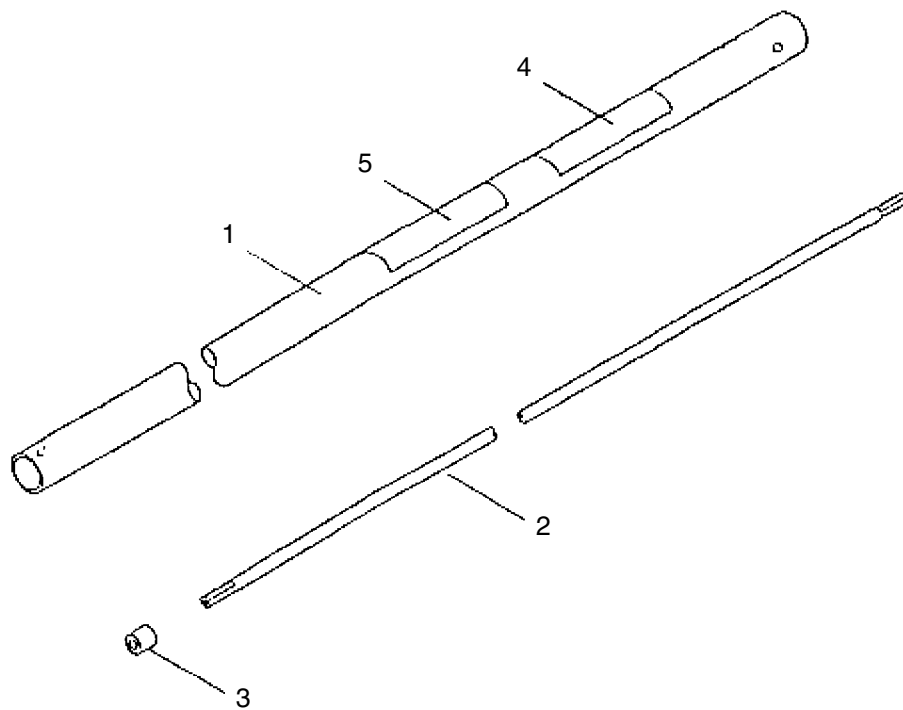

MARUYAMA

ILLUSTRATED PARTS LIST

MC-LB

LANDSCAPE BLADE

MC-LB
LANDSCAPE BLADE
PART 845429 - REV10/03

Maruyama. *E x t r a o r d i n a r y .*

LANDSCAPE BLADE

REF #	PART #	DESCRIPTION	Q'TY.	NOTES
1	642852	Center Blade	1	
2	642853	Gear Head	1	
3	642854	Detent Fitting Screw	1	M5 x 12
4	642855	Cap Bolt M5 x 25	1	
5	642856	Hex Bolt M5 x 6	1	
6	642857	Center Blade Fixing Bolt	1	M5 x 8
7	642858	Spring Washer	3	M5
8	642859	Stud Screw	11	
9	642860	Body Case	1	
10	642861	Bottom Disk Fixing Screw	4	
11	642862	Oil Case (Upper)	1	
12	642863	Decal (Caution)	1	
13	642864	Decal (Model Name)	1	
14	642865	Spacer Metal	11	
15	642866	Output Shaft Spacer	1	
16	642867	Thrust Metal	5	
17	642868	Output Shaft Thrust Roller	2	
18	642869	Drive Pinion Gear	1	
19	642870	Output Shaft Fixing Screw	1	
20	642871	Planetary Gear Ass'y	1	
21	642872	Oil Case (Bottom)	1	
22	642873	Lead Lock Nut	11	M3
23	642874	Pan head screw	2	M5x5
24	642875	Upper Blade Lower Blade	1	
25	642876	Bottom Disc	1	
26	642877	Grease	1	
27	220534	Blade Protection Cover	1	

4 ILLUSTRATED PARTS LIST
MC-LB

SHAFT

REF #	PART #	DESCRIPTION	Q'TY.	NOTES
1	220218	Driveshaft Tube	1	
2	216090	Driveshaft	1	
3	216079	Stopper	1	
4	221501	Decal (Caution)	1	
5	221502	Decal (Caution)	1	

Maruyama U.S., Inc.