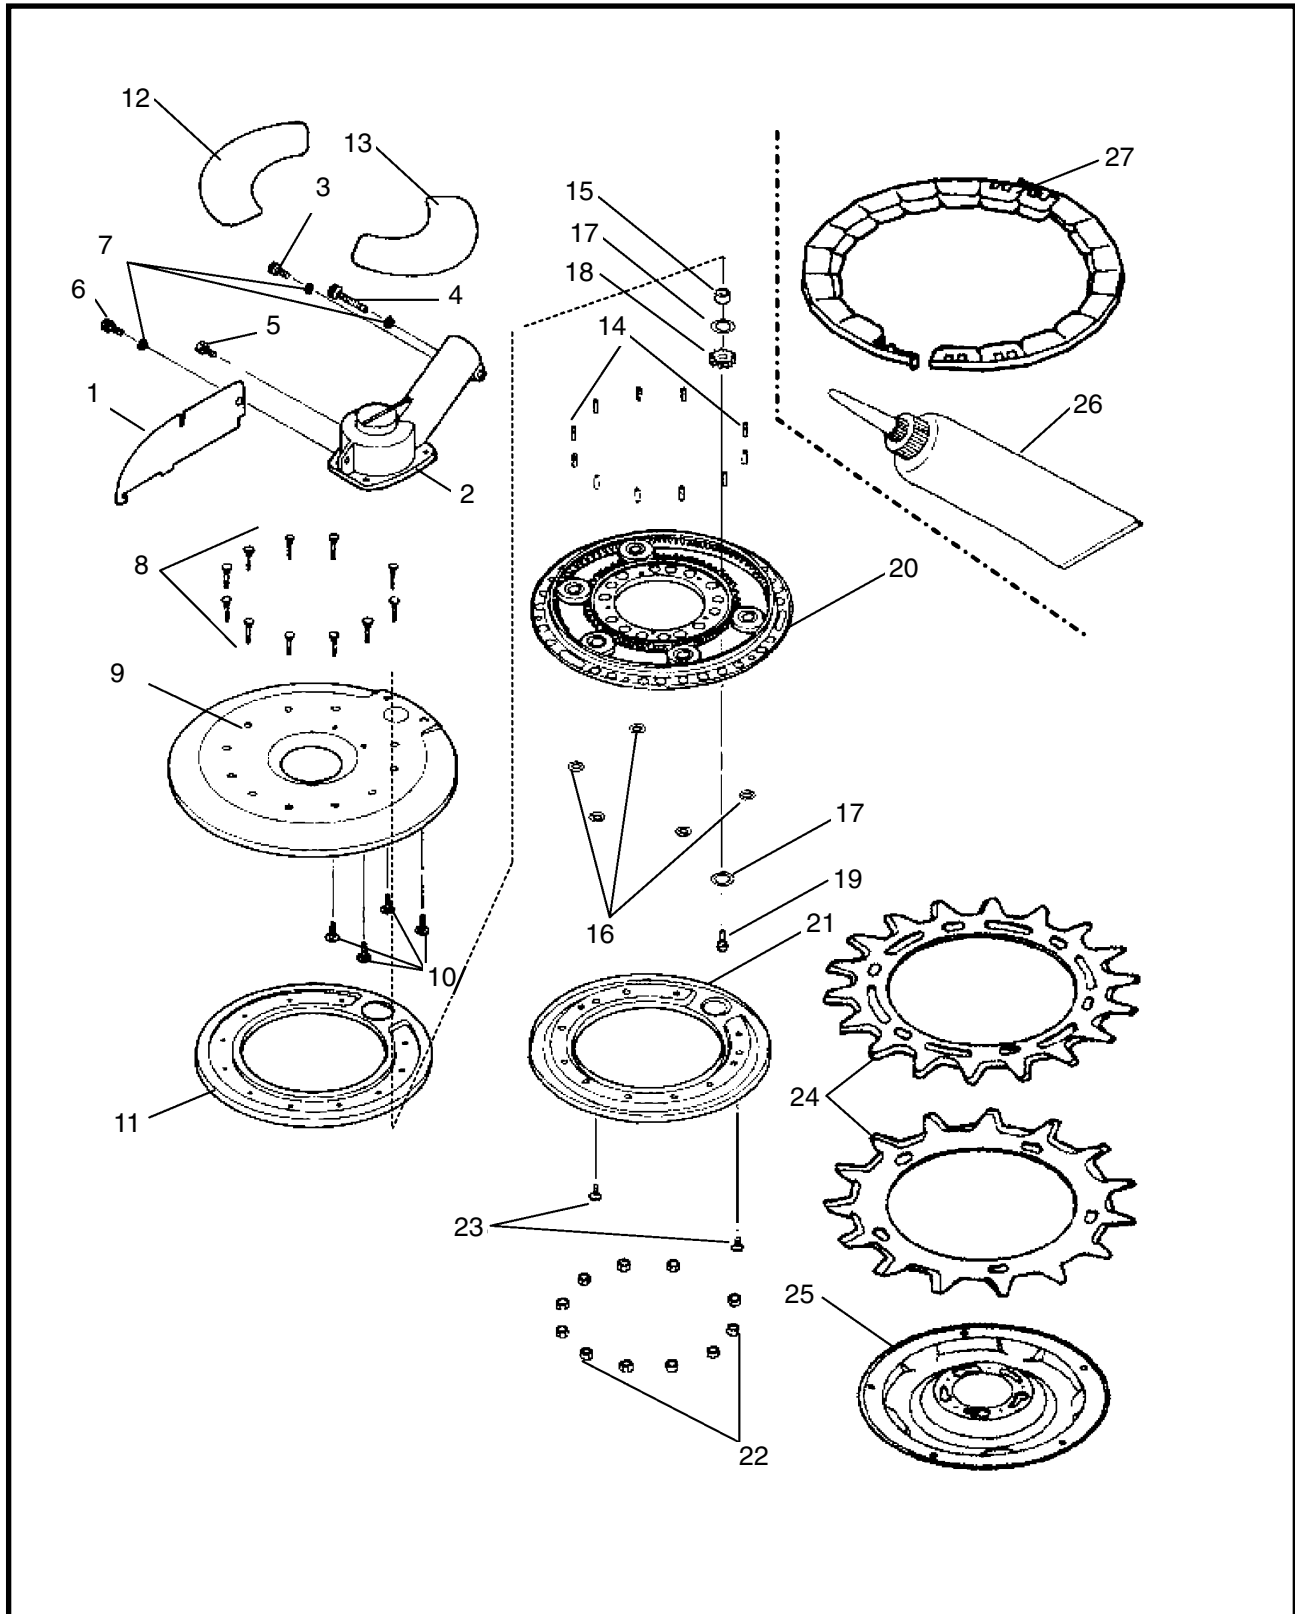

MARUYAMA

ILLUSTRATED PARTS LIST

MC-LB

LANDSCAPE BLADE

MC-LB
LANDSCAPE BLADE
PART 845429 - REV10/03

Maruyama. *E x t r a o r d i n a r y .*

LANDSCAPE BLADE

REF #	PART #	DESCRIPTION	Q'TY.	NOTES
1	642852	Center Blade	1	
2	642853	Gear Head	1	
3	642854	Detent Fitting Screw	1	M5 x 12
4	642855	Cap Bolt M5 x 25	1	
5	642856	Hex Bolt M5 x 6	1	
6	642857	Center Blade Fixing Bolt	1	M5 x 8
7	642858	Spring Washer	3	M5
8	642859	Stud Screw	11	
9	642860	Body Case	1	
10	642861	Bottom Disk Fixing Screw	4	
11	642862	Oil Case (Upper)	1	
12	642863	Decal (Caution)	1	
13	642864	Decal (Model Name)	1	
14	642865	Spacer Metal	11	
15	642866	Output Shaft Spacer	1	
16	642867	Thrust Metal	5	
17	642868	Output Shaft Thrust Roller	2	
18	642869	Drive Pinion Gear	1	
19	642870	Output Shaft Fixing Screw	1	
20	642871	Planetary Gear Ass'y	1	
21	642872	Oil Case (Bottom)	1	
22	642873	Lead Lock Nut	11	M3
23	642874	Pan head screw	2	M5x5
24	642875	Upper Blade Lower Blade	1	
25	642876	Bottom Disc	1	
26	642877	Grease	1	
27	220534	Blade Protection Cover	1	

4 ILLUSTRATED PARTS LIST
MC-LB

SHAFT

REF #	PART #	DESCRIPTION	Q'TY.	NOTES
1	220218	Driveshaft Tube	1	
2	216090	Driveshaft	1	
3	216079	Stopper	1	
4	221501	Decal (Caution)	1	
5	221502	Decal (Caution)	1	

Maruyama U.S., Inc.