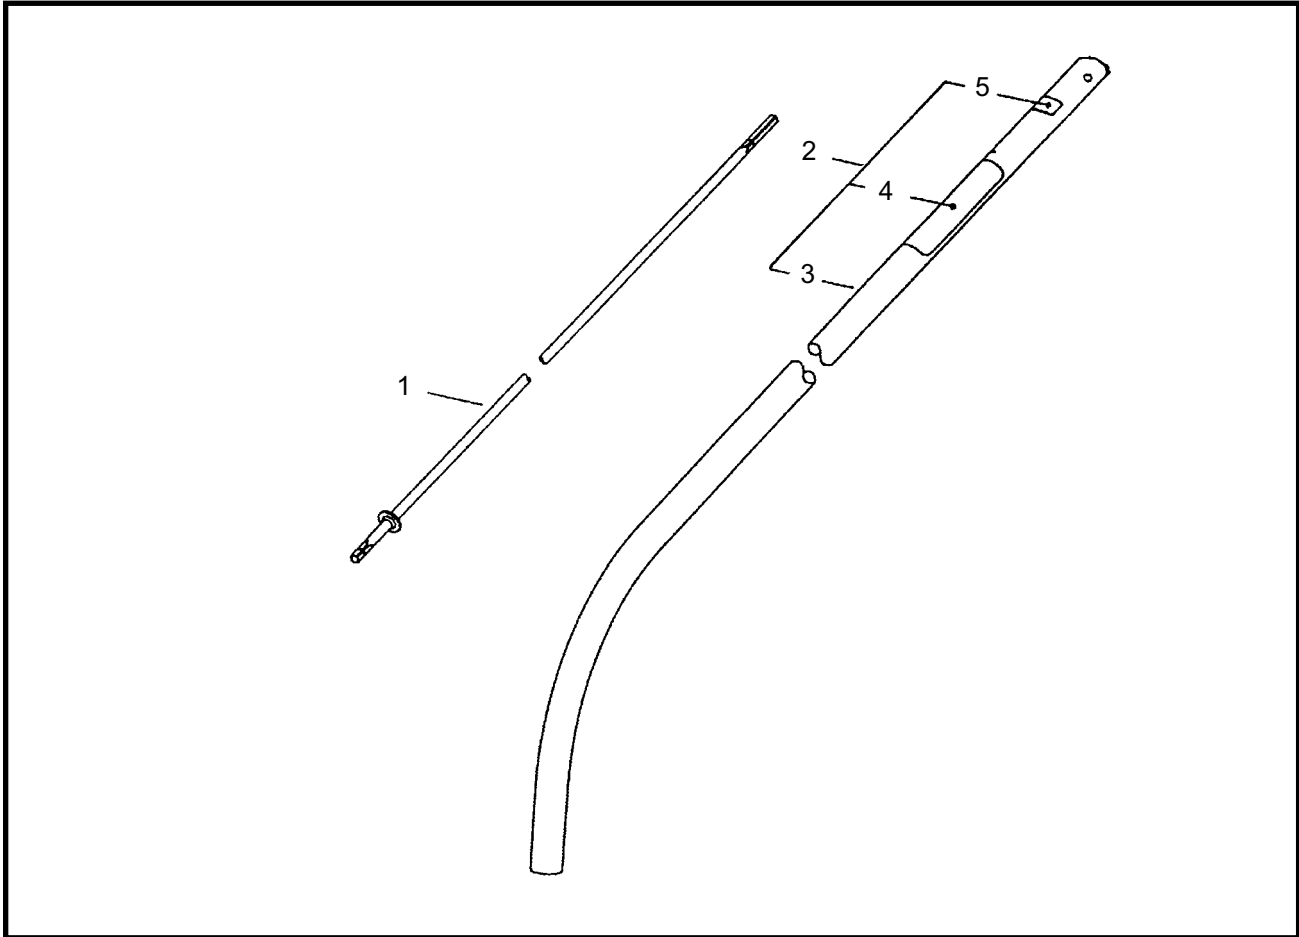

MARUYAMA

ILLUSTRATED PARTS LIST

MC-WP
WATER PUMP
MULTI-CUTTER ATTACHMENT

MC-WP WATER PUMP
MULTI-CUTTER ATTACHMENT
PART #####-REV10/01

Maruyama. *E x t r a o r d i n a r y .*

2 ILLUSTRATED PARTS LIST
MC-WP WATER PUMP

WATER PUMP

REF #	PART #	DESCRIPTION	Q'TY.	NOTES
1	840938	E-Clip	2	
2	840937	Flat Washer	1	
3	840939	Bearing	1	
4	840940	Cap Screw	6	
5	840941	Pump Drive	1	
6	840942	Flange Nut	1	
7	840943	Impeller	1	
8	840944	Pump Housing	1	
9	840945	Pump Housing Cup	1	
10	840946	Hose Assemble	1	
11	840947	O-Ring	1	
12	840948	Pump Clamp	1	
13	940949	Sleeve	1	

3 ILLUSTRATED PARTS LIST
MC-WP WATER PUMP

DRIVE SHAFT

REF #	PART #	DESCRIPTION	Q'TY.	NOTES
1	216753	Driveshaft	1	
2	220238	Driveshaft Tube Ass'y	1	Incl. 3-5
3	216132	Driveshaft Tube	1	
4	215534	Label	1	
5	215501	Label	1	