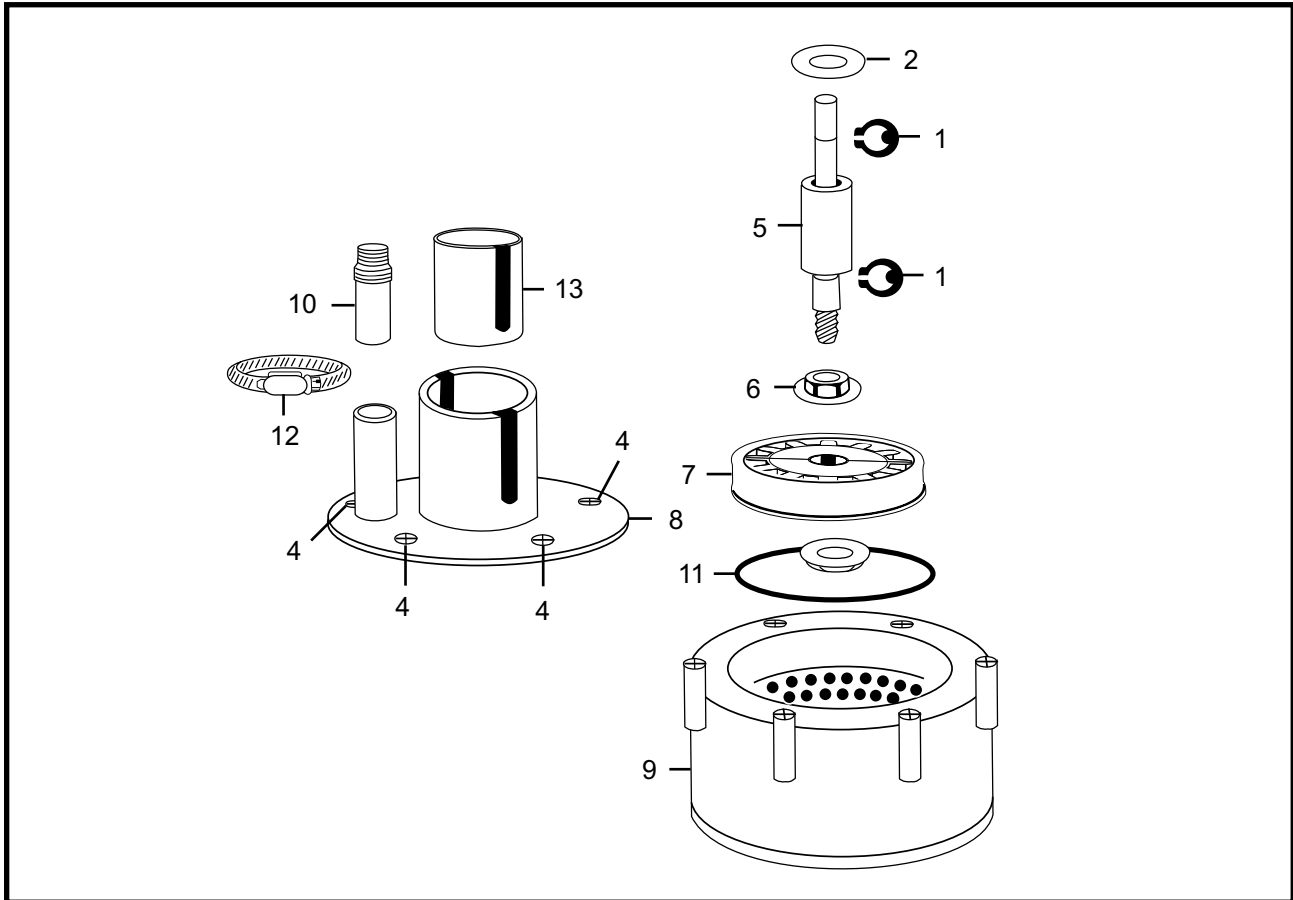

MARUYAMA

ILLUSTRATED PARTS LIST

MC-WP
WATER PUMP
MULTI-CUTTER ATTACHMENT

MC-WP WATER PUMP
MULTI-CUTTER ATTACHMENT
PART #####-REV10/01

Maruyama. *E x t r a o r d i n a r y .*

2 ILLUSTRATED PARTS LIST
MC-WP WATER PUMP

WATER PUMP

REF #	PART #	DESCRIPTION	Q'TY.	NOTES
1	840938	E-Clip	2	
2	840937	Flat Washer	1	
3	840939	Bearing	1	
4	840940	Cap Screw	6	
5	840941	Pump Drive	1	
6	840942	Flange Nut	1	
7	840943	Impeller	1	
8	840944	Pump Housing	1	
9	840945	Pump Housing Cup	1	
10	840946	Hose Assemble	1	
11	840947	O-Ring	1	
12	840948	Pump Clamp	1	
13	940949	Sleeve	1	

3 ILLUSTRATED PARTS LIST
MC-WP WATER PUMP

DRIVE SHAFT

REF #	PART #	DESCRIPTION	Q'TY.	NOTES
1	216753	Driveshaft	1	
2	220238	Driveshaft Tube Ass'y	1	Incl. 3-5
3	216132	Driveshaft Tube	1	
4	215534	Label	1	
5	215501	Label	1	