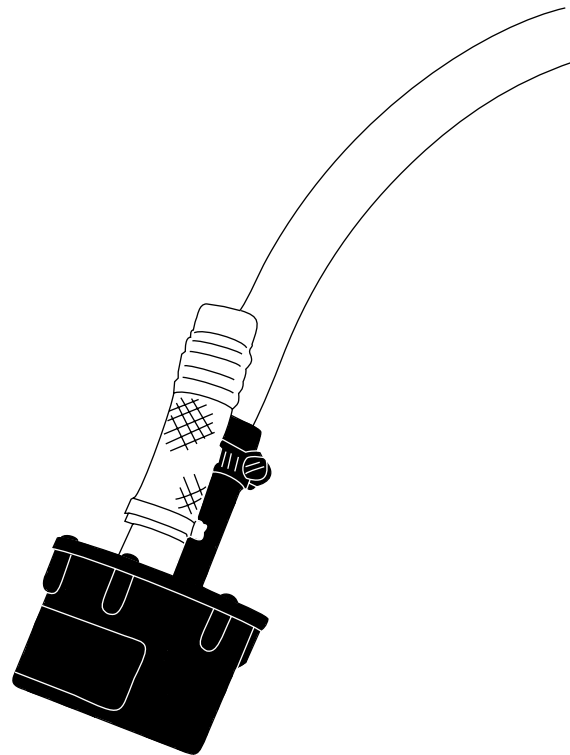

MARUYAMA

ILLUSTRATED PARTS LIST

MC-WP
WATER PUMP
MULTI-CUTTER ATTACHMENT

MC-WP WATER PUMP
MULTI-CUTTER ATTACHMENT
PART #####-REV10/01

Maruyama. *E x t r a o r d i n a r y .*

2 ILLUSTRATED PARTS LIST
MC-WP WATER PUMP

WATER PUMP

REF #	PART #	DESCRIPTION	Q'TY.	NOTES
1	840938	E-Clip	2	
2	840937	Flat Washer	1	
3	840939	Bearing	1	
4	840940	Cap Screw	6	
5	840941	Pump Drive	1	
6	840942	Flange Nut	1	
7	840943	Impeller	1	
8	840944	Pump Housing	1	
9	840945	Pump Housing Cup	1	
10	840946	Hose Assemble	1	
11	840947	O-Ring	1	
12	840948	Pump Clamp	1	
13	940949	Sleeve	1	

3 ILLUSTRATED PARTS LIST
MC-WP WATER PUMP

DRIVE SHAFT

REF #	PART #	DESCRIPTION	Q'TY.	NOTES
1	216753	Driveshaft	1	
2	220238	Driveshaft Tube Ass'y	1	Incl. 3-5
3	216132	Driveshaft Tube	1	
4	215534	Label	1	
5	215501	Label	1	