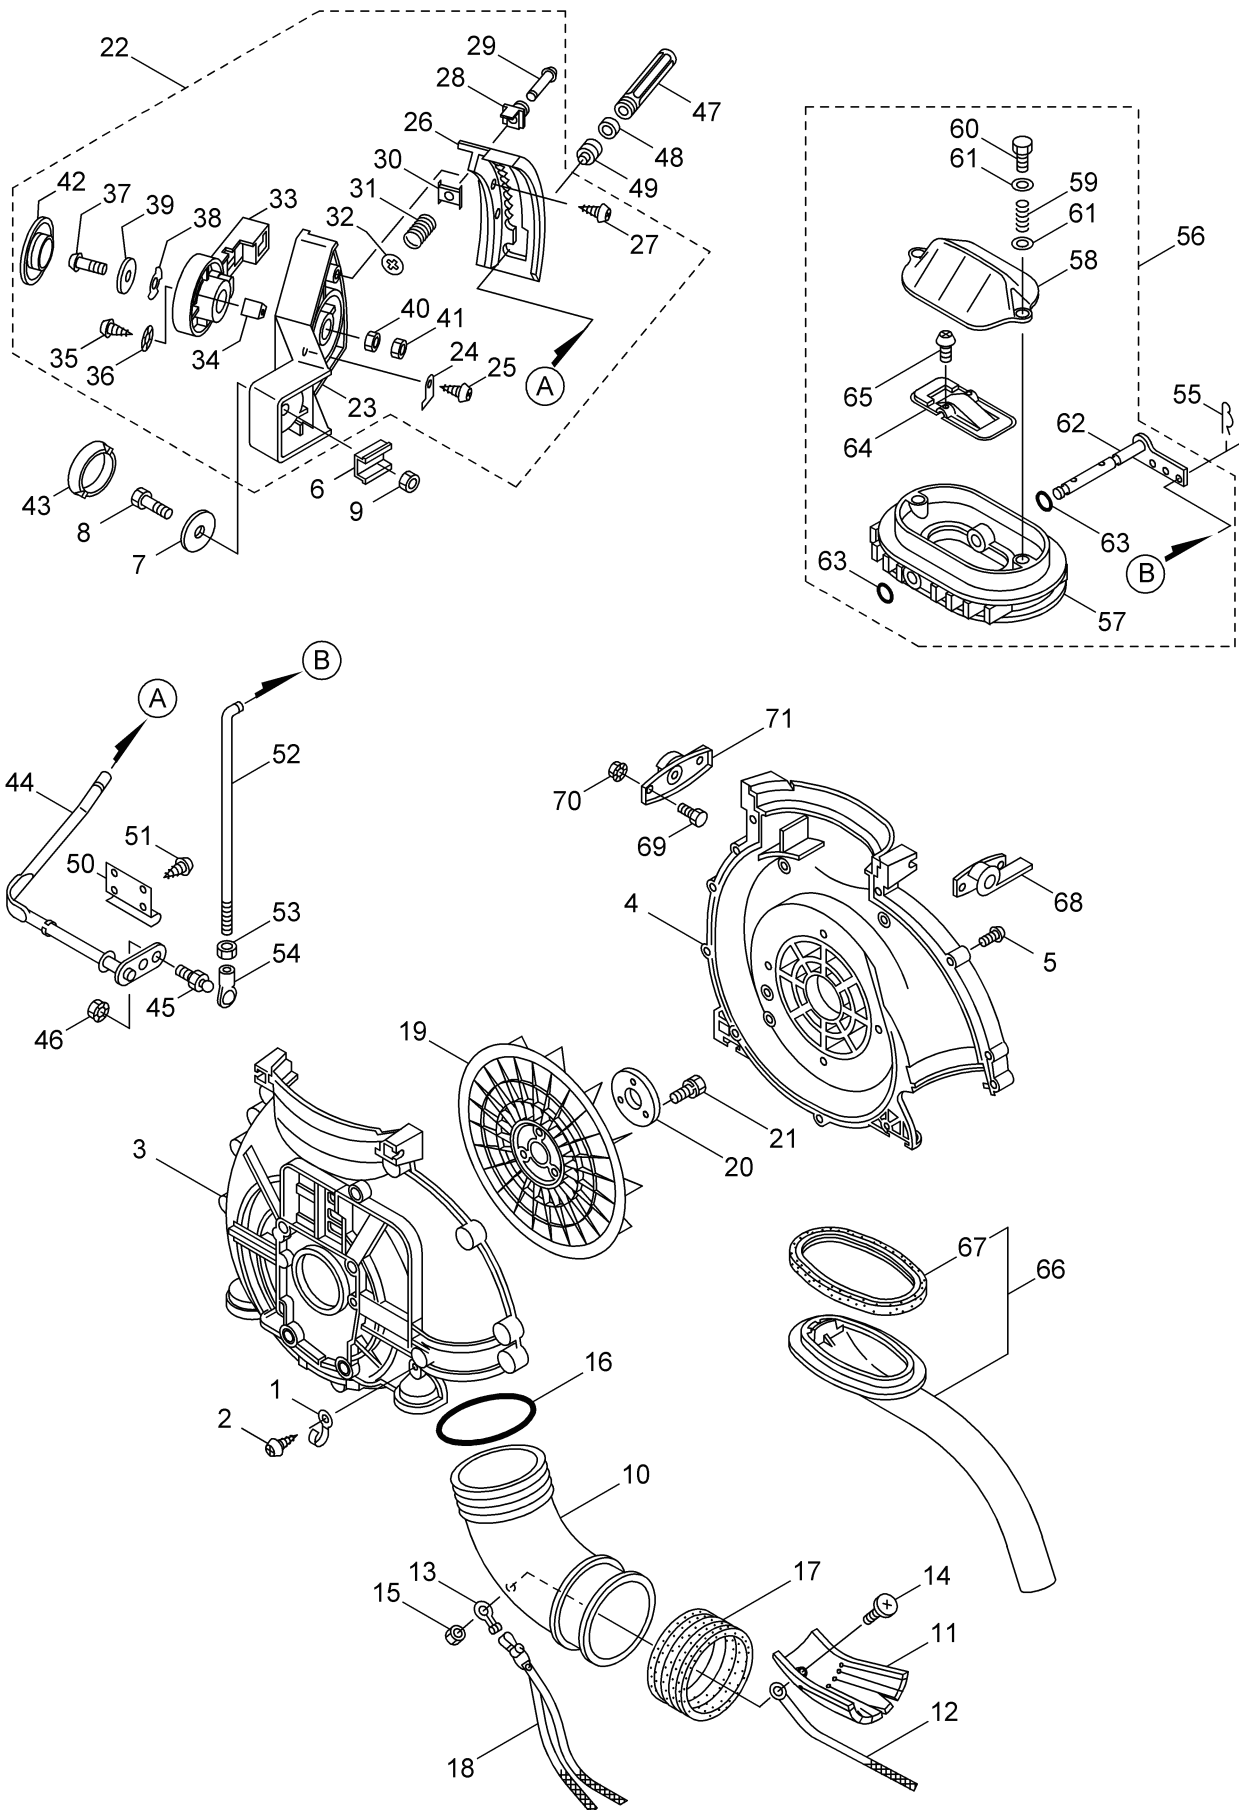

2. MD6026 FAN CASE

Ref.No.	Parts No.	Parts Name	Q'ty	Remarks
2-1	109051	Clamp	1	
2-2	089806	Screw	1	M5X10
2-3	117902	Fan Case (E)	1	
2-4	117903	Fan Case (S)	1	
2-5	089538	Screw	13	M5X25
2-6	110865	Washer	1	
2-7	065413	Washer	1	ϕ 8.5X ϕ 30XT2.3
2-8	080129	Bolt	1	M8X25
2-9	081040	Nut	1	M8
2-10	107741	Elbow Pipe	1	
2-11	119416	Reinforced Plate	1	
2-12	100293	Earth Code	1	
2-13	101608	Clamp	1	
2-14	119417	Screw	1	M6
2-15	081241	Nut	1	M6
2-16	018236	O-Ring	1	V85
2-17	100238	Rubber Joint	1	
2-18	101252	Earth	1	
2-19	117020	Fan	1	
2-20	118248	Plate	1	
2-21	124997	Bolt	3	M6X30
2-22	116541	Lever Ass'y	1	Incl.23-42
2-23	116521	Dial Plate	1	
2-24	111712	Plate	1	
2-25	086053	Screw	1	M4X8
2-26	110645	Dial Plate	1	
2-27	086062	Screw	2	M5X14
2-28	111232	Stopper	1	
2-29	111234	Pin	1	
2-30	111233	Plate	1	
2-31	103774	Spring	1	0.8-9L
2-32	105783	Nut	1	
2-33	110648	Throttle Lever	1	
2-34	110650	Collar	1	
2-35	082690	Screw	1	M4X14
2-36	111922	Washer	1	
2-37	081457	Screw	1	M6X25
2-38	111156	Washer	1	
2-39	013512	Washer	1	ϕ 6.5X ϕ 25XT2.3
2-40	100234	Nut	1	M6
2-41	081032	Nut	1	M6
2-42	110730	Cap	1	
2-43	110729	Cap	1	
2-44	117043	Shutter Lever Ass'y	1	
2-45	109606	Male Universal Joint	1