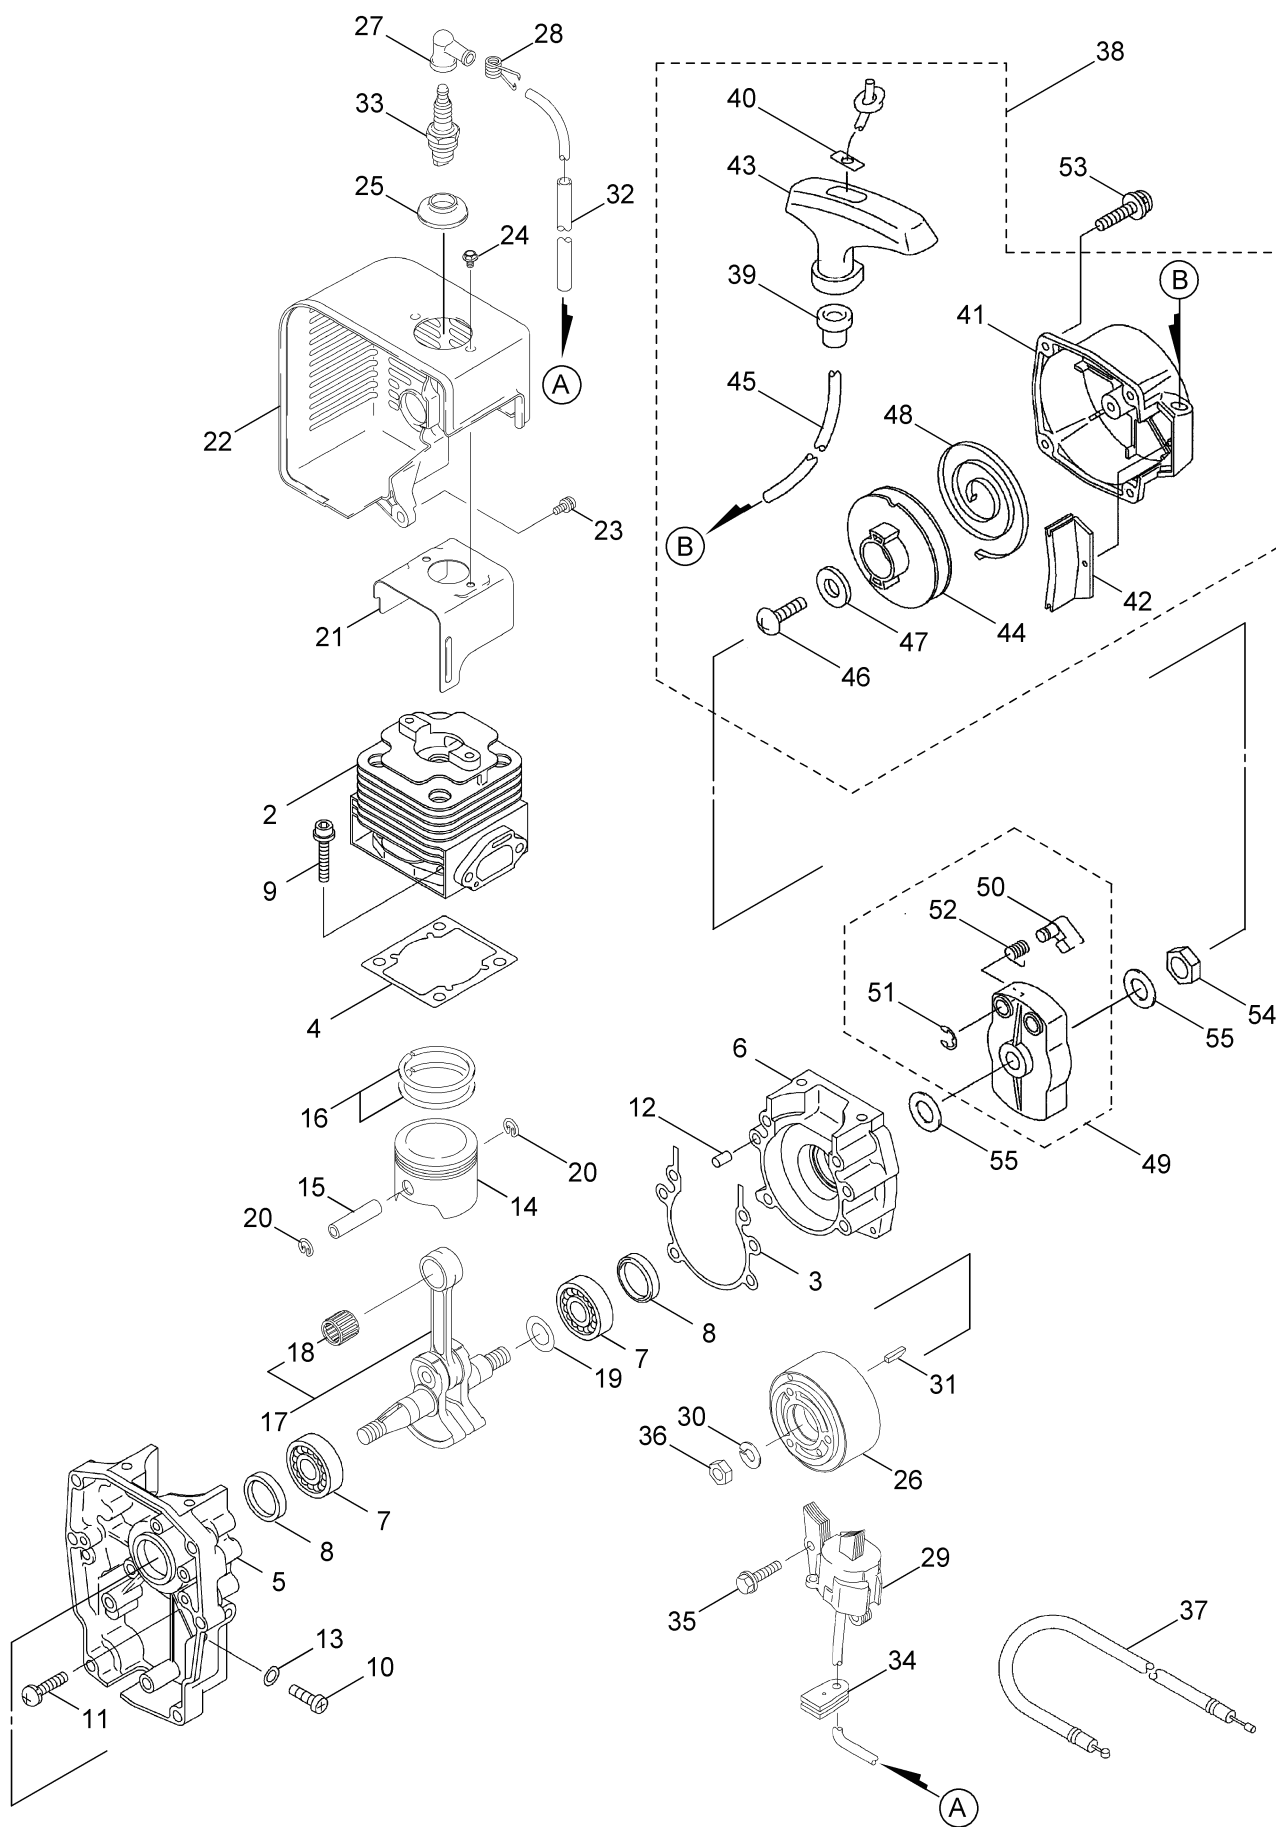

3. MD6026 CYLINDER, CRANKCASE

522381-03

Ref.No.	Parts No.	Parts Name	Q'ty	Remarks
3-1	122902	Engine	1	TE059M-AG24
3-2	627495	Cylinder	1	11005-2134
3-3	998401	Gasket	1	11009-2495
3-4	627496	Gasket	1	11060-2374
3-5	998400	Crankcase	1	14002-2225
3-6	644845	Crankcase	1	14080-2054
3-7	620248	Ball Bearing	2	92045-2055
3-8	071335	Oil Seal	2	92049-2077
3-9	597284	Bolt	4	92150-2294
3-10	944619	Screw	1	214B0608
3-11	599880	Screw	4	223B0630
3-12	943349	Dowel Pin	2	551A0610
3-13	943893	Gasket	1	751Q0600
3-14	627497	Piston	1	13001-2144
3-15	944769	Piston Pin	1	13002-2067
3-16	627498	Piston Ring Set	1	13008-6054
3-17	407256	Crankshaft Ass'y	1	Incl.18 49119-6209
3-18	407255	Bearing-Small End	1	13033-2061
3-19	573120	Shim	1	t=0.20 92025-2092
3-19	573121	Shim	1	t=0.40 92025-2093
3-19	573122	Shim	1	t=0.60 92025-2094
3-19	573119	Shim	1	t=0.10 92025-2107
3-20	943307	Snap Ring	2	92033-2058
3-21	591320	Shroud, Engine	1	49089-2225
3-22	620249	Shroud, Engine	1	49089-2448
3-23	580184	Screw	1	92009-2285
3-24	627549	Bolt	2	M6x12 92151-2059
3-25	998412	Cover	1	14025-2110
3-26	998407	Flywheel	1	21050-2262
3-27	591532	Spark Plug Cap	1	21130-2056
3-28	591533	Terminal	1	21169-2051
3-29	407257	Ignition Coil Ass'y	1	21171-2217
3-30	943924	Washer	1	92022-2147
3-31	998409	Key	1	92038-2078
3-32	998411	Tube	1	6x7.4x300L 92059-2233
3-33	597292	Spark Plug	1	BPM7A(NGK), Solid 92070-2102
3-34	597293	Grommet	1	92071-2077
3-35	943457	Bolt	2	180B0520
3-36	998410	Nut	1	314R1000
3-37	407258	Throttle Cable	1	54012-2635
3-38	998413	Recoil Starter	1	Incl.39-48 49088-2311
3-39	998438	Rope Guide	1	13070-2064
3-40	944502	Plate	1	13169-2386
3-41	998439	Recoil Starter Case	1	32099-2135
3-42	998440	Recoil Starter Case	1	32099-2136