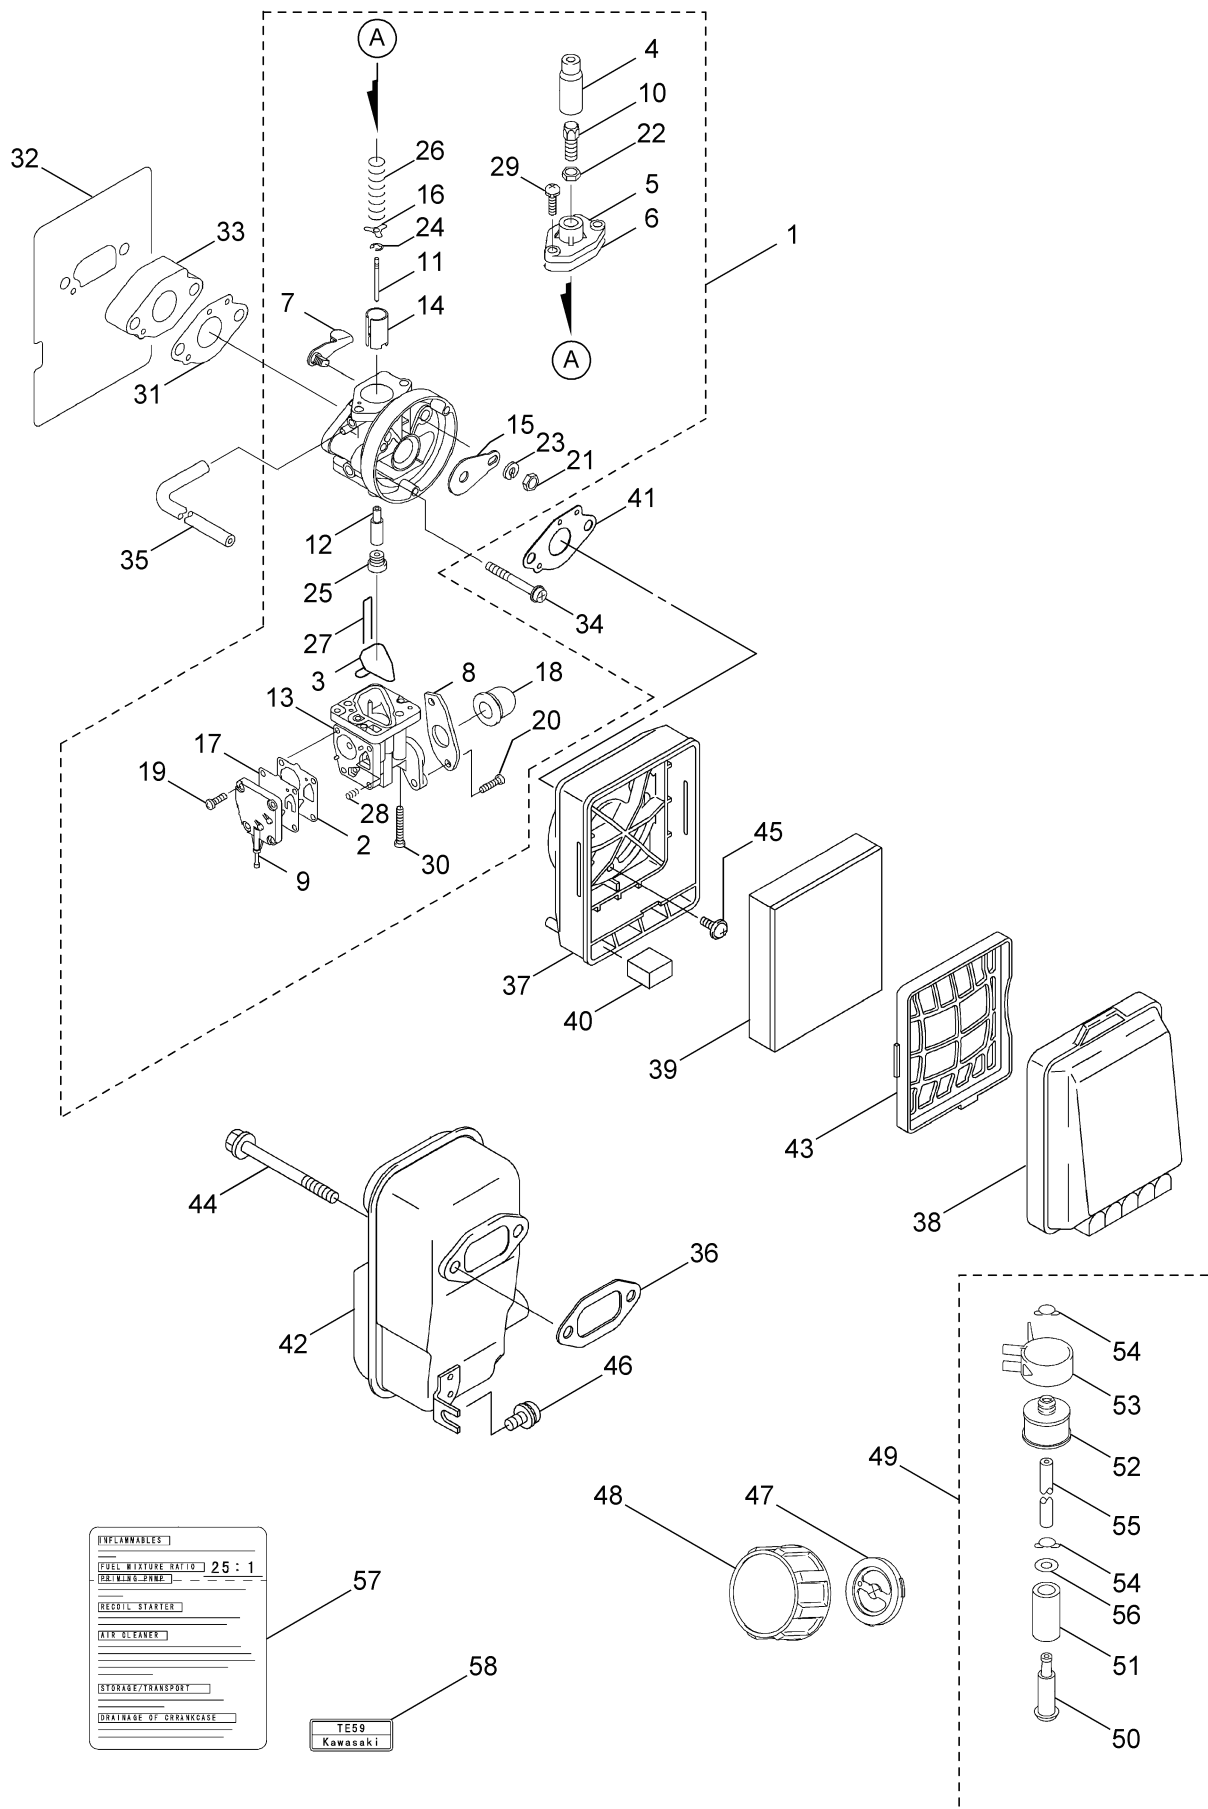

4. MD6026 CARBURETOR, MUFFLER

Ref.No.	Parts No.	Parts Name	Q'ty	Remarks
4-46	943276	Screw	1	M6x14 242B0614
4-47	944268	Breather	1	14069-2055
4-48	573071	Tank Cap	1	51049-2058
4-49	998419	Filter, Fuel	1	Incl.50-56 107636 49019-2087
4-50	573069	Weight	1	13042-2058
4-51	573070	Filter, Fuel	1	49019-2063
4-52	944842	Joint	1	59071-2077
4-53	597312	Clamp	1	92037-2109
4-54	584759	Clamp	2	92037-2163
4-55	944844	Tube	1	2.5x6.5x260 92059-2217
4-56	944841	Washer	1	5mm 411S0500
4-57	627553	Label	1	56031-2343
4-58	627554	Label	1	56039-2800