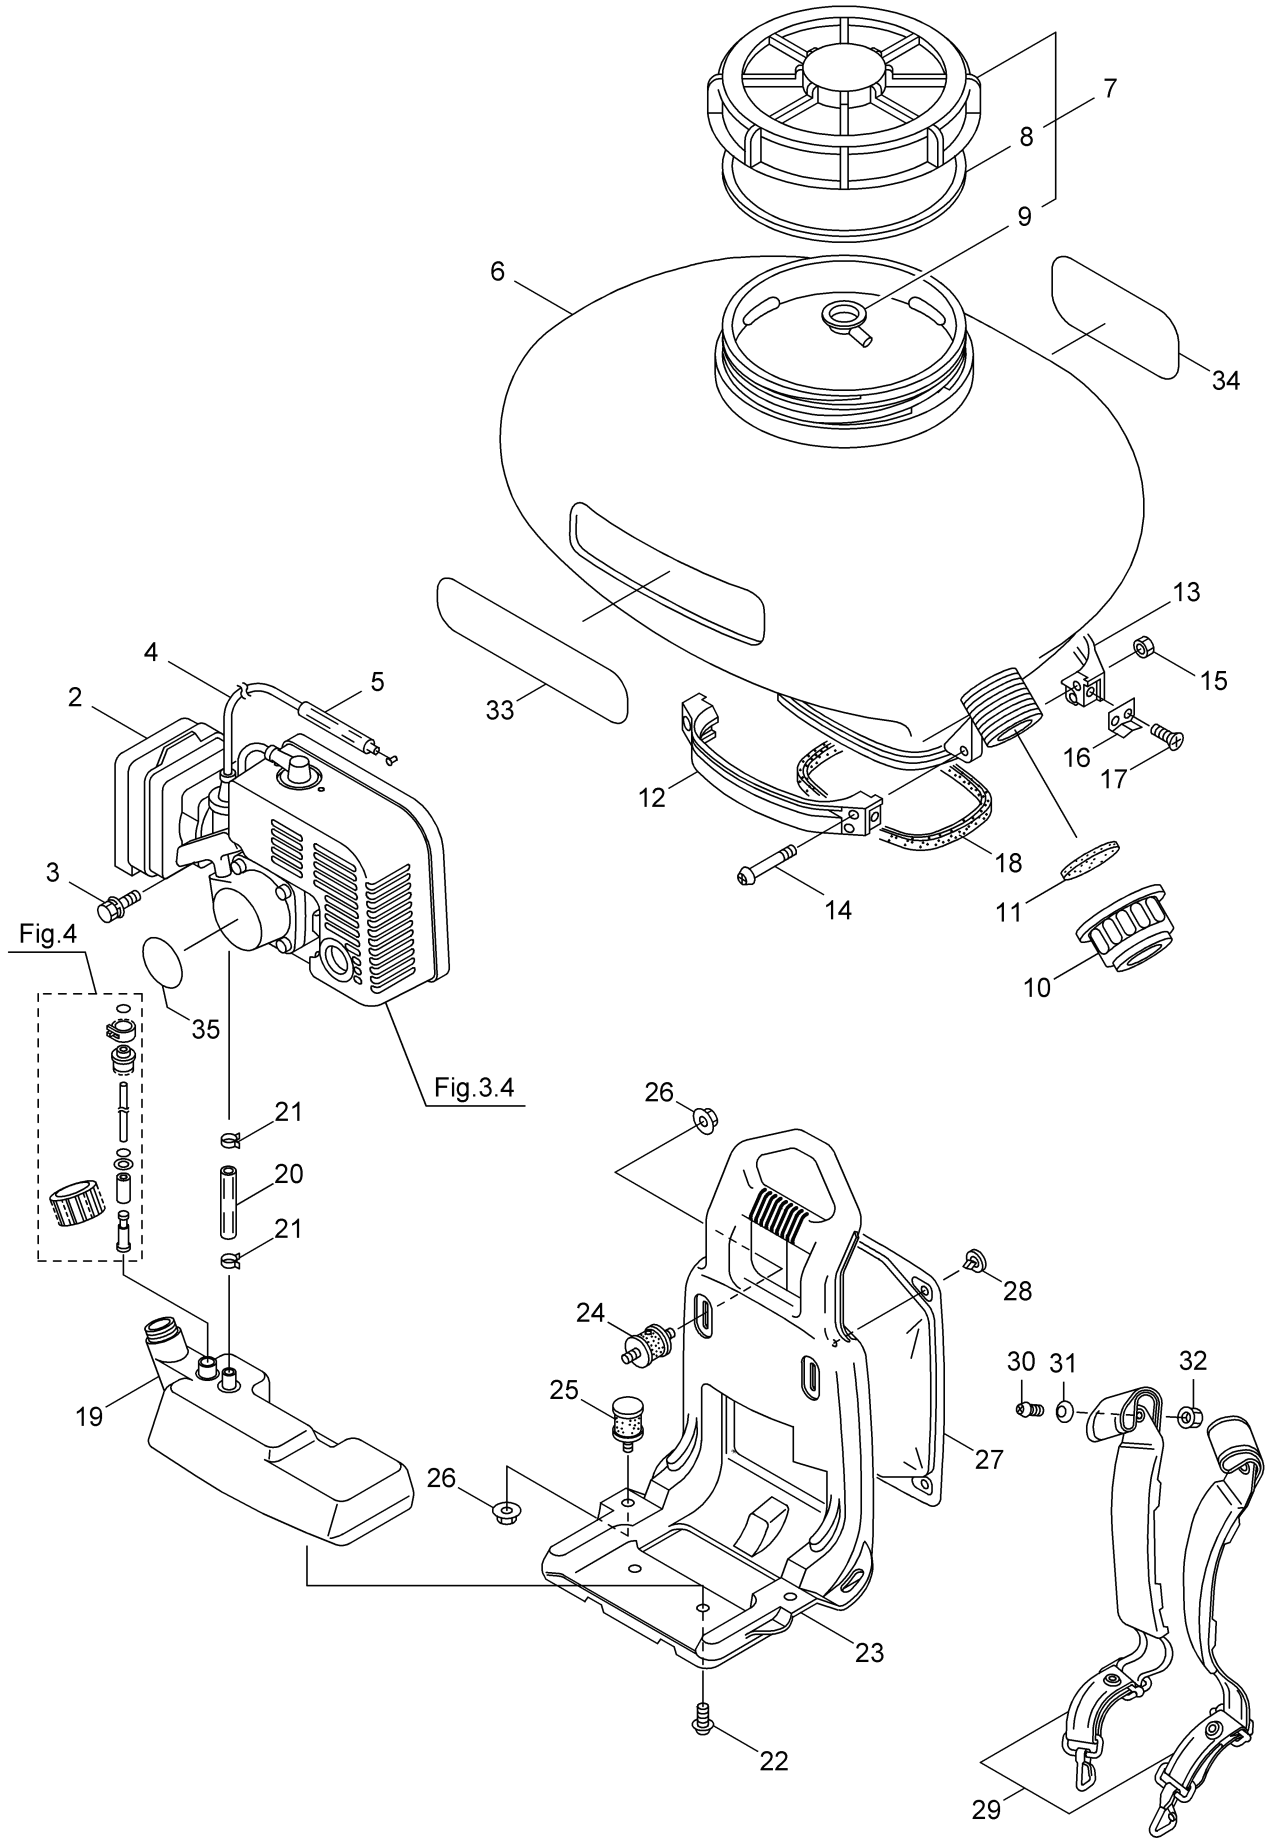

PARTS LIST

MD6026

CONTENTS

1. MAIN BODY	1 ~ 2
2. FAN CASE.....	3 ~ 6
3. ENGINE (CYLINDER, CRANKCASE).....	7 ~ 10
4. ENGINE (CARBURETOR, MUFFLER).....	11 ~ 14
5. ACCESSORIES	15 ~ 16
6. MIST ATTACHMENT	17 ~ 18

2007.5

P/N. 522381

1. MD6026
MAIN BODY

Ref.No.	Parts No.	Parts Name	Q'ty	Remarks
1-1	352680	MD6026	1	
1-2	122902	Engine	1	TE059M-AG24
1-3	092544	Bolt	6	M6X30
1-4	117012	Throttle Wire	1	
1-5	069502	Vinyl Pipe	1	
1-6	108635	Chemical Tank	1	26L
1-7	092206	Cap, Chemical Tank	1	Incl.8,9
1-8	103194	Packing	1	φ 190X φ 210XT10
1-9	101915	Inner Cap	1	
1-10	108627	Cap	1	
1-11	108636	Packing	1	φ 45.5
1-12	107473	Tank Bracket(E)	1	
1-13	107475	Tank Bracket(S)	1	
1-14	088348	Screw	4	M6X45
1-15	081241	Nut	4	M6
1-16	106239	Hook	2	
1-17	087970	Screw	4	M5X14
1-18	107888	Packing	1	
1-19	120152	Fuel Tank	1	
1-20	116751	Vinyl Hose	1	8X12X70
1-21	043832	Hose Band	2	115-05-00
1-22	125561	Screw	2	M5X14
1-23	117929	Backpack Frame	1	
1-24	122946	Buffer	2	30-M6X14
1-25	122949	Buffer	2	33-M6X14
1-26	109704	Nut	4	M6
1-27	107482	Cushion Pad	1	
1-28	100749	Fastener	4	
1-29	120624	Knapsack Strap	1	
1-30	083445	Bolt	2	M6X16
1-31	100603	Washer	2	φ 6X φ 23XT1.6
1-32	550132	Nut	2	M6
1-33	127371	Label	1	
1-34	120716	Label	1	
1-35	123954	Label	1	