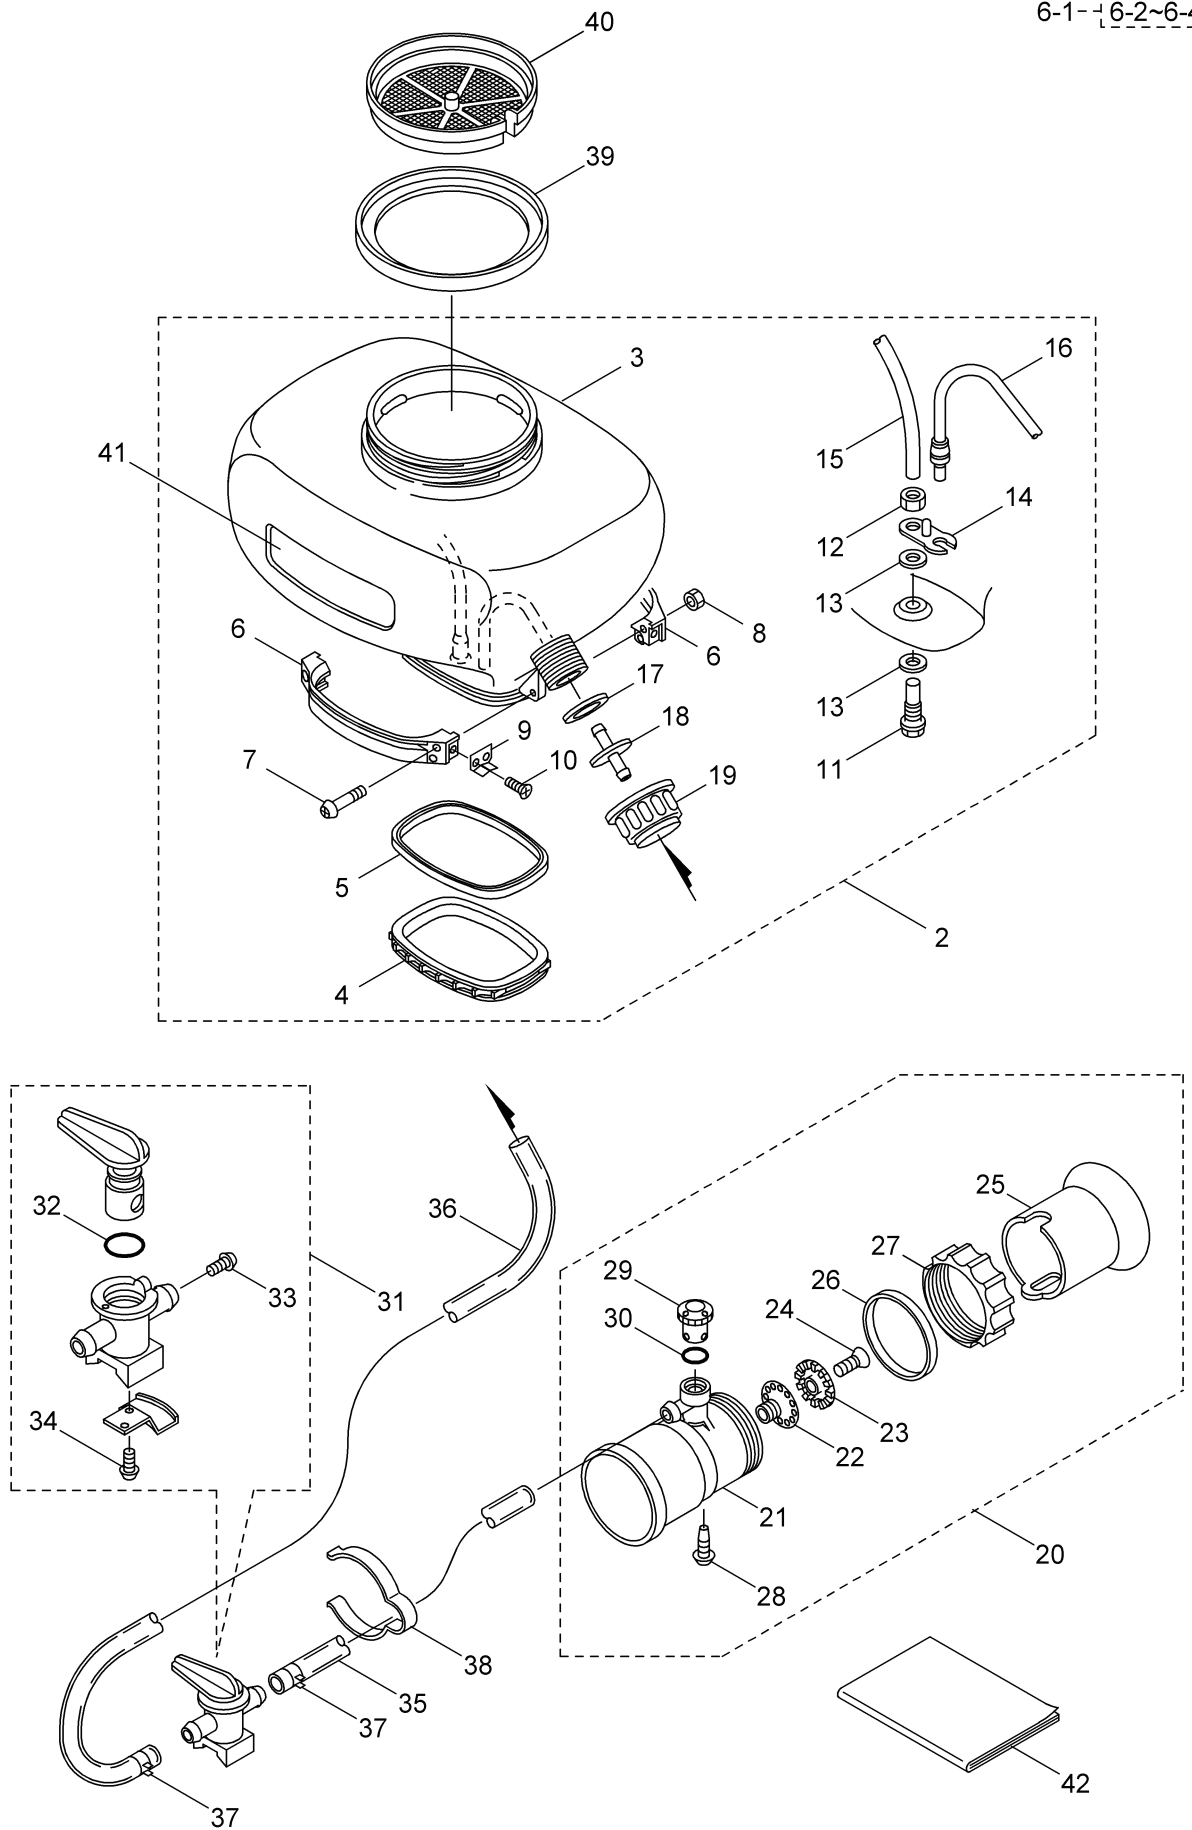

6. MD6026
MIST ATTACHMENT

6-1-6-2-6-42

Ref.No.	Parts No.	Parts Name	Q'ty	Remarks
6-1	107298	Mist Attachment	1	Incl.2-42 MD6000 26L
6-2	120648	Chemical Tank, Ass'y	1	Incl.3-19 26L
6-3	120649	Chemical Tank	1	26L
6-4	107302	Spacer	1	
6-5	106201	Packing	1	
6-6	106237	Bracket	2	
6-7	089758	Screw	4	M6X35X25
6-8	081242	Nut	4	M6
6-9	106239	Hook	2	
6-10	087970	Screw	4	M5X14
6-11	107303	Joint Pipe	1	
6-12	101063	Nut	1	
6-13	101062	Packing	2	16.5X27X2.5
6-14	025863	Pipe Holder	1	
6-15	100622	Rubber Pipe	1	7X11X380L
6-16	107237	Discharge Pipe, Ass'y	1	
6-17	108629	Packing	1	
6-18	109149	Hose Joint	1	
6-19	108627	Cap	1	
6-20	024412	Mist Nozzle, Ass'y	1	Incl.21-30
6-21	029749	Mist Nozzle	1	
6-22	024801	Nozzle Body	1	
6-23	024802	Nozzle Cap	1	
6-24	087499	Screw	1	M3X0.5X12
6-25	024803	Nozzle Collar	1	
6-26	024800	Clamp	1	
6-27	024804	Cap Nut	1	M60X1.5
6-28	024811	Screw	1	
6-29	024805	Cock	1	
6-30	011345	O-Ring	1	
6-31	101872	Mist Cock, Ass'y	1	Incl.32-34
6-32	019285	O-Ring	1	P11
6-33	024812	Screw	1	M3X0.5
6-34	086052	Tapping Screw	2	M4X6
6-35	118975	Vinyl Hose	1	12X1050
6-36	024410	Vinyl Hose	1	9X12X700
6-37	043972	Hose Band	2	125-06-00
6-38	024421	Pipe Clamp	2	
6-39	101834	Cover	1	
6-40	022410	Strainer	1	
6-41	106240	Label	3	
6-42	107304	Instruction Manual	1