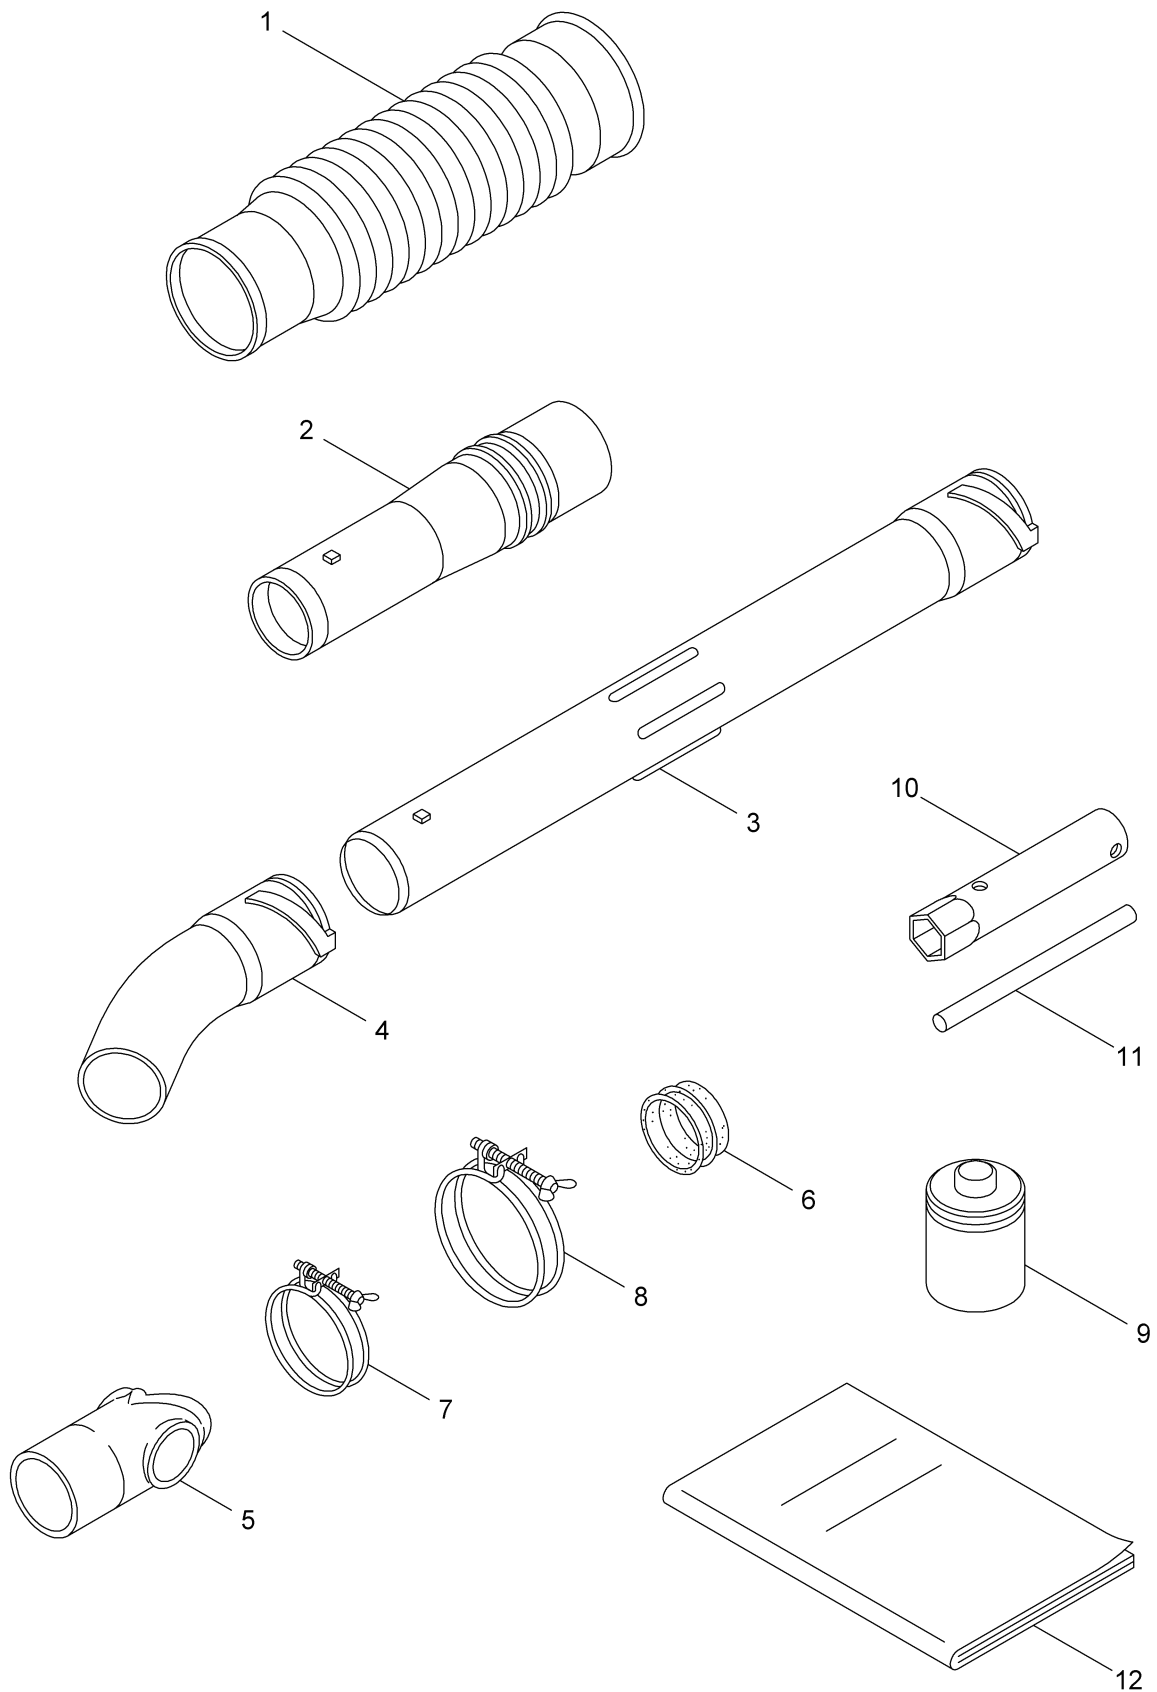

5. MD6026 ACCESSORIES

Ref.No.	Parts No.	Parts Name	Q'ty	Remarks	
5-1	115254	Flexible Pipe	1	600L	
5-2	106721	Swivel Pipe	1		
5-3	107149	Straight Blow Pipe	1		
5-4	106725	Pipe	1		
5-5	119254	Pipe	1		
5-6	020675	Pipe Band	1	0.5L	
5-7	125645	Wire Clamp	1		
5-8	125647	Wire Clamp	1		
5-9	022540	Fuel Blending Bottle	1		
5-10	107747	Box Spanner	1		19
5-11	012723	Lever Handle	1	8X150	
5-12	127372	Instruction Manual	1	MD6026(MUS)