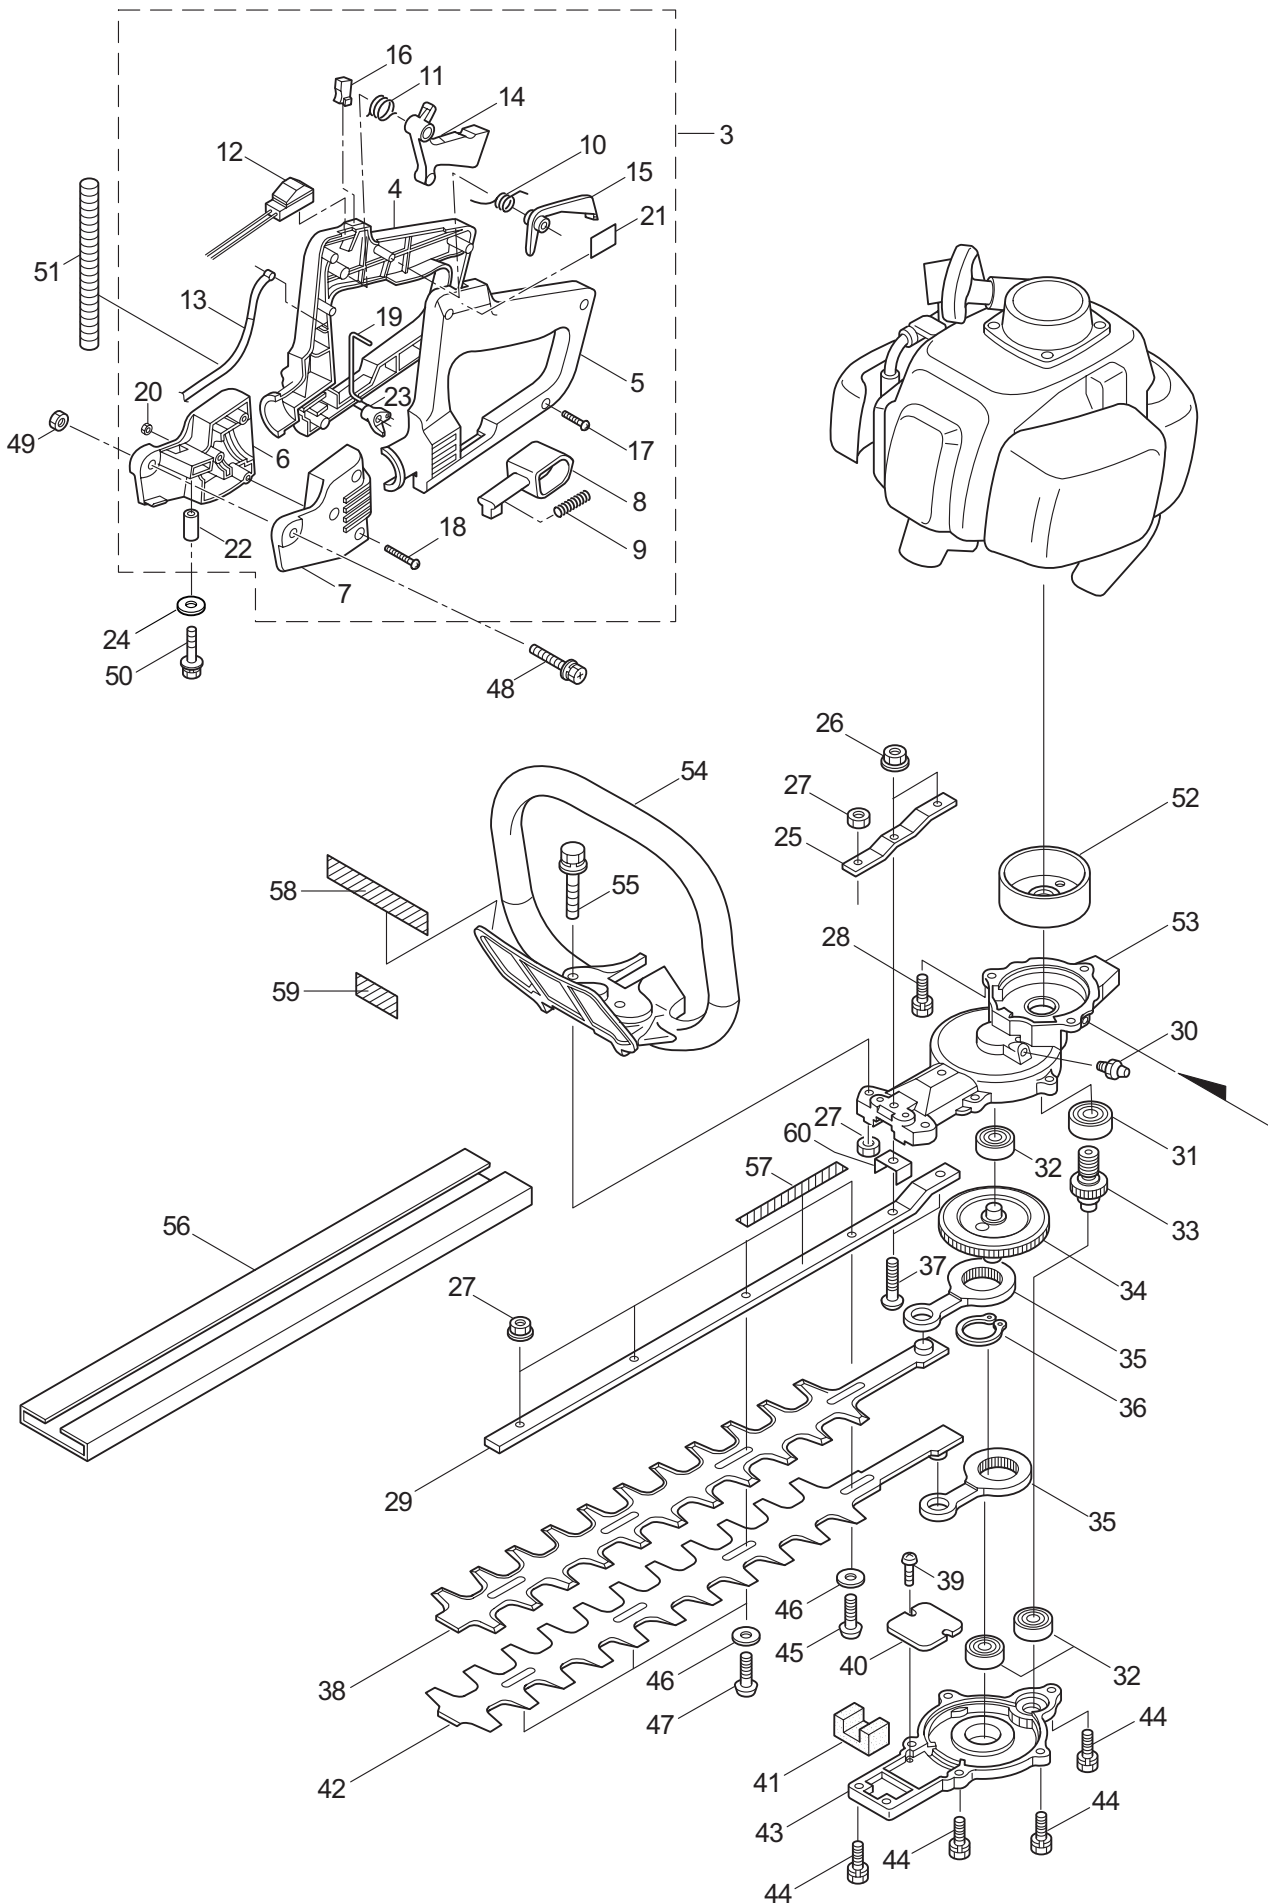

**MARUYAMA**

ILLUSTRATED PARTS LIST

**HT2321DR-CA**

HEDGE TRIMMER

HT2321DR-CA  
HEDGE TRIMMER  
PART #522821 07/2009

Maruyama. *E x t r a o r d i n a r y .*

1. HT2321DR-CA/Y09  
MAIN BODY

Ref. No.	Part No.	Part Name	Q'ty	Remarks	
1-2	270613	Cutter Ass'y	1	Incl.4-23	
1-3	270884	Rear Handle Ass'y	1		
1-4	270468	Rear Handle (R)	1		
1-5	270469	Rear Handle (L)	1		
1-6	270397	Handle Stay (R)	1		
1-7	270398	Handle Stay (L)	1		
1-8	270470	Lock Lever	1		
1-9	270400	Spring	1		
1-10	270401	Spring	1		
1-11	270402	Spring	1		
1-12	270886	Switch,Stop	1		
1-13	270885	Cable Comp.	1		
1-14	270472	Lever	1		
1-15	270406	Stop Lever	1		
1-16	270618	Stopper	1		M4
1-17	270408	Screw	5		
1-18	271392	Screw	3		
1-19	270474	Rod	1		
1-20	997271	Nut	3		
1-21	270085	Label	1		
1-22	270424	Spacer	1		
1-23	270473	Lock Lever Stopper	1		
1-24	270843	Washer	1	25x6xt1.6	
1-25	270759	Reinforcing Plate	1		
1-26	997244	Flange Nut	2	M5	
1-27	991941	U-Nut	6	M6	
1-28	270030	Bolt	2	M6x20	
1-29	581912	Guide Plate	1		
1-30	991937	Grease Nipple	1	M6	
1-31	580767	Bearing	1	#6001 2RS	
1-32	270423	Bearing	3		
1-33	584666	Pinion	1		
1-34	591443	Crank Comp	1		
1-35	271466	Rod	2		
1-36	580777	Snap Ring	1	#26	
1-37	991931	Screw	2	M5x20	
1-38	570687	Upper Blade	1		
1-39	991924	Screw	2	M3x5	
1-40	991919	Plate,Rod Slide	1		
1-41	270758	Felt	1		
1-42	570688	Lower Blade	1		
1-43	270756	Lower Case	1		
1-44	580791	Bolt	7	M5x16	
1-45	991912	Screw	1		

1. HT2321DR-CA/Y09  
MAIN BODY

Ref. No.	Part No.	Part Name	Q'ty	Remarks
1-46	991913	Washer	4	
1-47	991914	Screw	3	
1-48	270420	Screw	1	
1-49	997253	Nut	1	M6
1-50	270120	Bolt	1	M6x40
1-51	270615	Tube	1	
1-52	270021	Drum	1	
1-53	270760	Upper Case	1	
1-54	582441	Front Handle	1	
1-55	270029	Bolt	2	M6x35
1-56	217677	Cover of Blade	1	
1-57	591450	Label	1	
1-58	591449	Label	1	
1-59	223925	Label	1	Grease up
1-60	270757	Plate	1	