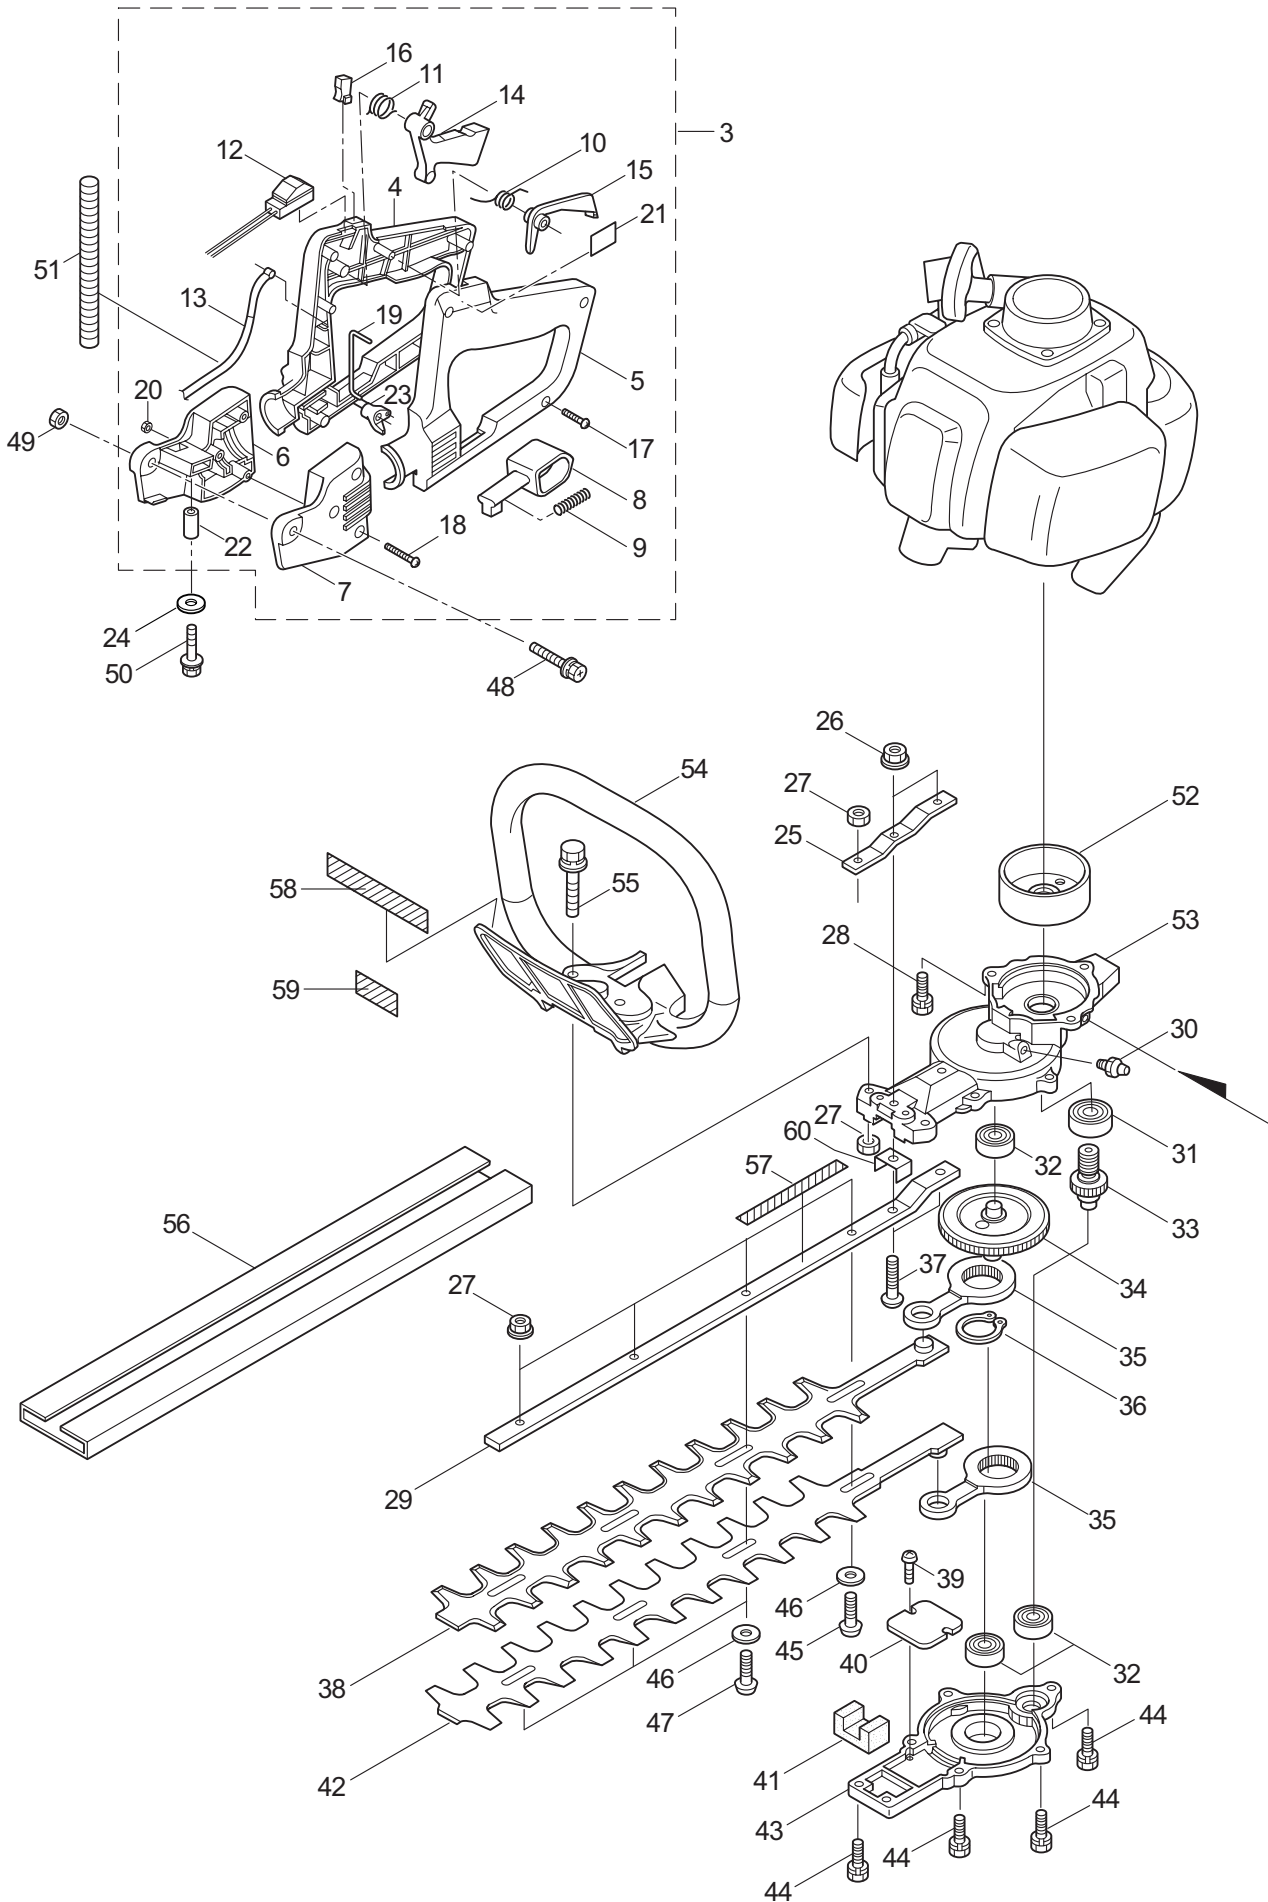

**MARUYAMA**

ILLUSTRATED PARTS LIST

**HT2321DR-CA**

HEDGE TRIMMER

HT2321DR-CA  
HEDGE TRIMMER  
PART #522821 07/2009

Maruyama. *E x t r a o r d i n a r y .*

1. HT2321DR-CA/Y09  
MAIN BODY

Ref. No.	Part No.	Part Name	Q'ty	Remarks	
1-2	270613	Cutter Ass'y	1	Incl.4-23	
1-3	270884	Rear Handle Ass'y	1		
1-4	270468	Rear Handle (R)	1		
1-5	270469	Rear Handle (L)	1		
1-6	270397	Handle Stay (R)	1		
1-7	270398	Handle Stay (L)	1		
1-8	270470	Lock Lever	1		
1-9	270400	Spring	1		
1-10	270401	Spring	1		
1-11	270402	Spring	1		
1-12	270886	Switch,Stop	1		
1-13	270885	Cable Comp.	1		
1-14	270472	Lever	1		
1-15	270406	Stop Lever	1		
1-16	270618	Stopper	1		M4
1-17	270408	Screw	5		
1-18	271392	Screw	3		
1-19	270474	Rod	1		
1-20	997271	Nut	3		
1-21	270085	Label	1		
1-22	270424	Spacer	1		
1-23	270473	Lock Lever Stopper	1		
1-24	270843	Washer	1	25x6xt1.6	
1-25	270759	Reinforcing Plate	1		
1-26	997244	Flange Nut	2	M5	
1-27	991941	U-Nut	6	M6	
1-28	270030	Bolt	2	M6x20	
1-29	581912	Guide Plate	1		
1-30	991937	Grease Nipple	1	M6	
1-31	580767	Bearing	1	#6001 2RS	
1-32	270423	Bearing	3		
1-33	584666	Pinion	1		
1-34	591443	Crank Comp	1		
1-35	271466	Rod	2		
1-36	580777	Snap Ring	1	#26	
1-37	991931	Screw	2	M5x20	
1-38	570687	Upper Blade	1		
1-39	991924	Screw	2	M3x5	
1-40	991919	Plate,Rod Slide	1		
1-41	270758	Felt	1		
1-42	570688	Lower Blade	1		
1-43	270756	Lower Case	1		
1-44	580791	Bolt	7	M5x16	
1-45	991912	Screw	1		

1. HT2321DR-CA/Y09  
MAIN BODY

Ref. No.	Part No.	Part Name	Q'ty	Remarks
1-46	991913	Washer	4	
1-47	991914	Screw	3	
1-48	270420	Screw	1	
1-49	997253	Nut	1	M6
1-50	270120	Bolt	1	M6x40
1-51	270615	Tube	1	
1-52	270021	Drum	1	
1-53	270760	Upper Case	1	
1-54	582441	Front Handle	1	
1-55	270029	Bolt	2	M6x35
1-56	217677	Cover of Blade	1	
1-57	591450	Label	1	
1-58	591449	Label	1	
1-59	223925	Label	1	Grease up
1-60	270757	Plate	1	