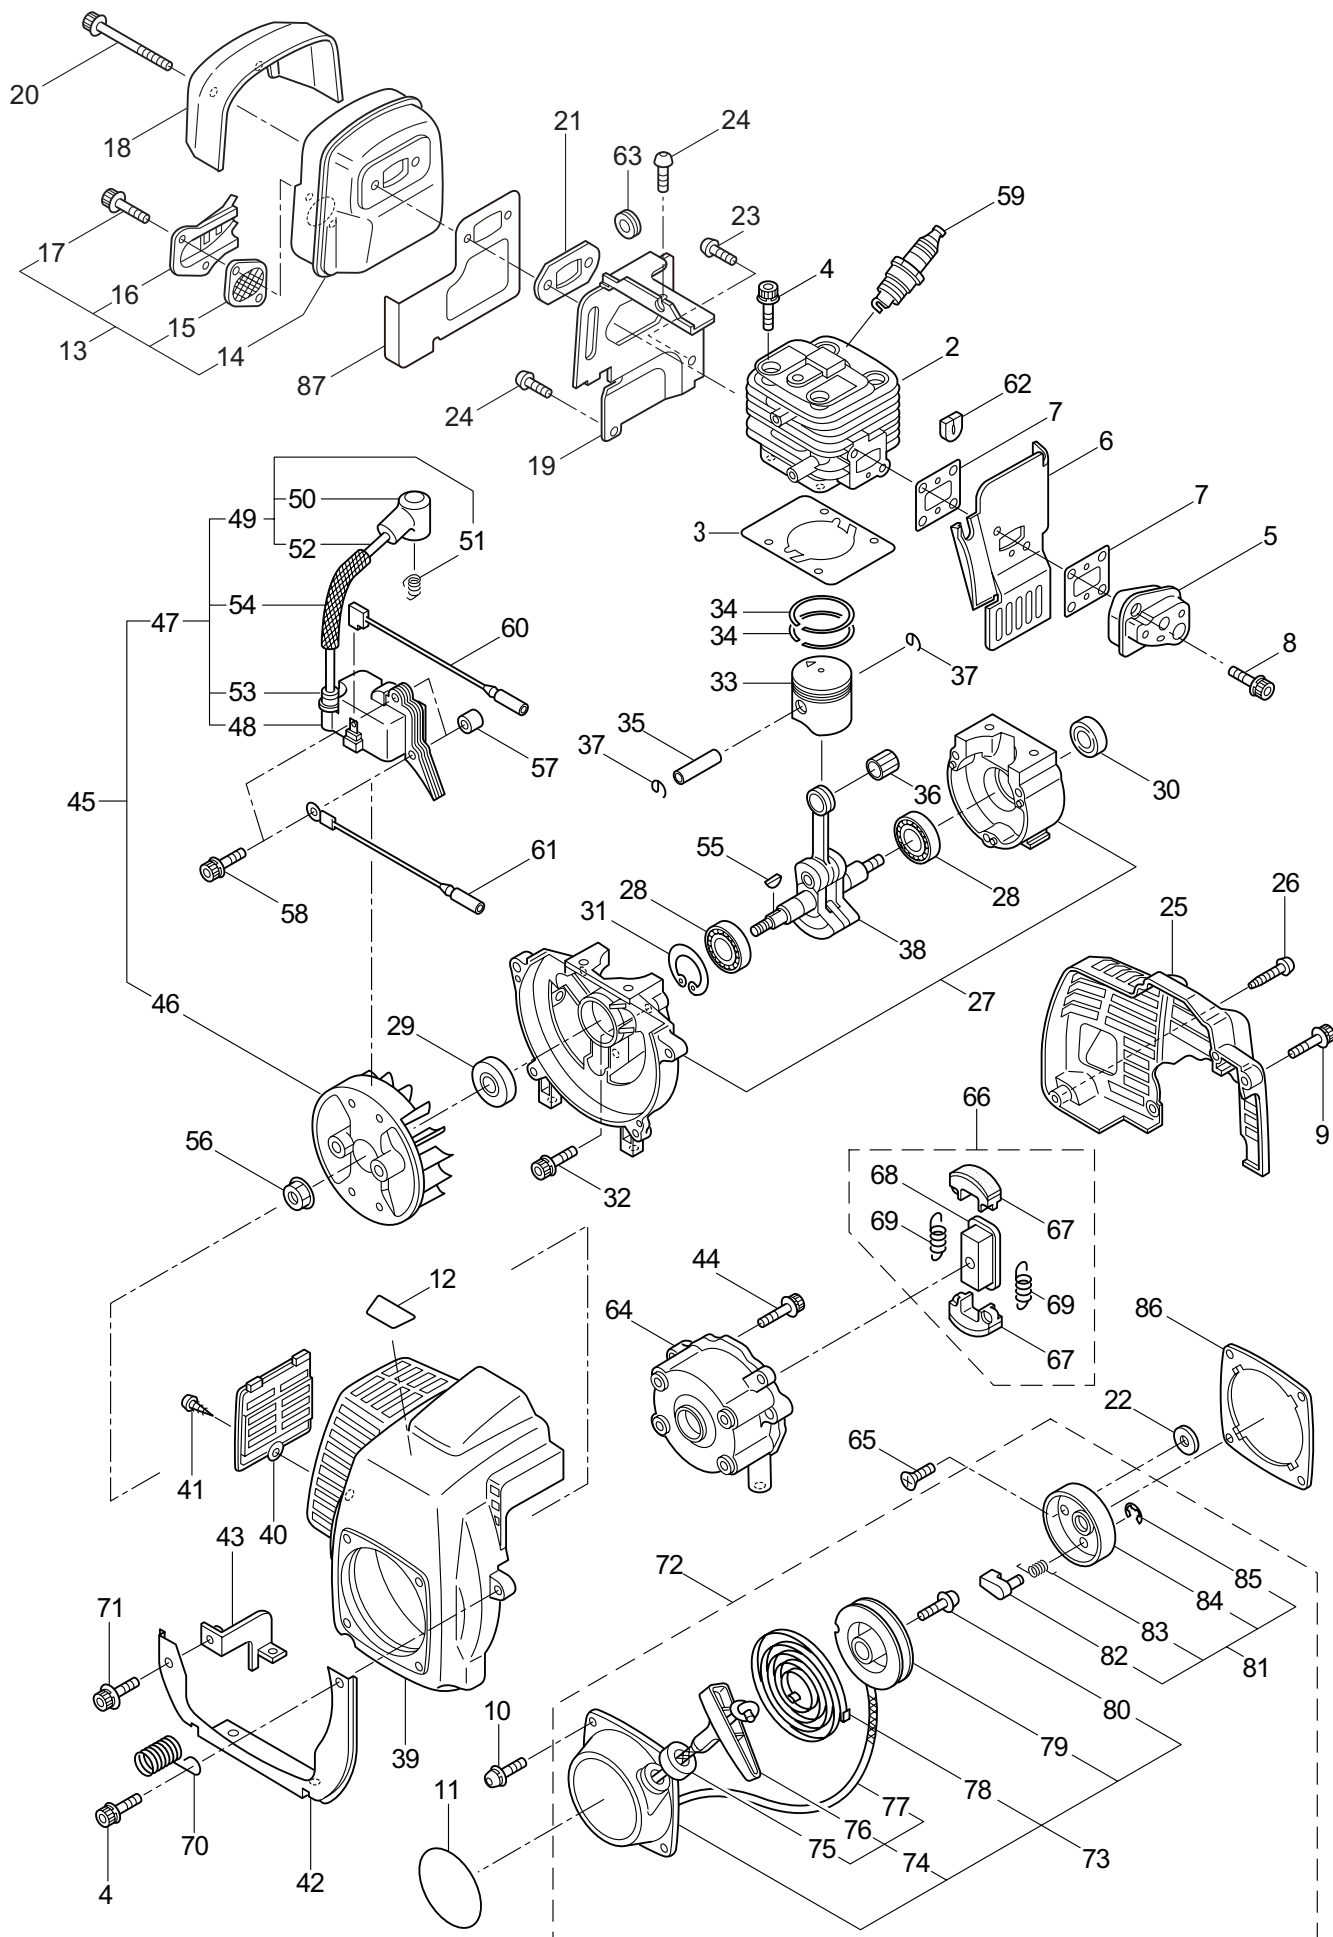

2. HT2321DR-CA/Y09 ENGINE

Ref. No.	Part No.	Part Name	Q'ty	Remarks
2-2	282165	Cylinder	1	
2-3	282339	Gasket	1	
2-4	261250	Cap Screw	8	M5x20
2-5	265802	Insulator	1	New gasket required
2-6	268014	Air Duct	1	
2-7	261171	Gasket	2	
2-8	265924	Cap Screw	2	M5x25
2-9	265107	Cap Screw	2	M4x10
2-10	264807	Cap Screw	4	M5x16
2-11	283817	Label	1	HT2321DR-CA
2-12	282558	Label	1	
2-13	268016	Muffler Ass'y	1	Incl.14-17
2-14	268017	Muffler	1	
2-15	267056	Spark Arrester	1	
2-16	268171	Muffler Tail	1	
2-17	265107	Cap Screw	2	M4x10
2-18	268461	Holder	1	
2-19	285650	Plate	1	
2-20	266402	Cap Screw	2	M5x55
2-21	268019	Gasket	1	
2-22	261189	Washer	2	6x16.5xt1.2
2-23	265107	Cap Screw	1	M4x10
2-24	268195	Cap Screw	2	M5x10
2-25	268580	Cylinder Cover	1	
2-26	266000	Tapping Screw	2	
2-27	268576	Crankcase	1	
2-28	280488	Bearing	2	PPL 6001
2-29	261492	Oil Seal	1	ISCD12287
2-30	261386	Oil Seal	1	ISCD12227
2-31	055185	Snap Ring	1	#28
2-32	261246	Cap Screw	3	M5x25
2-33	268032	Piston	1	
2-34	282177	Piston Ring	2	
2-35	261036	Piston Pin	1	
2-36	263957	Bearing, Needle	1	KTV81112EG01 B2
2-37	261576	Clip,Piston	2	
2-38	268585	Crankshaft/Conn.Rod Ass'y	1	
2-39	268474	Fan Cover	1	
2-40	268388	Cover	1	
2-41	268390	Tapping Screw	1	4x14
2-42	268590	Plate	1	
2-43	268591	Stay	1	
2-44	261607	Cap Screw	4	M5x16
2-45	268038	Magneto Ass'y	1	Incl.46-54