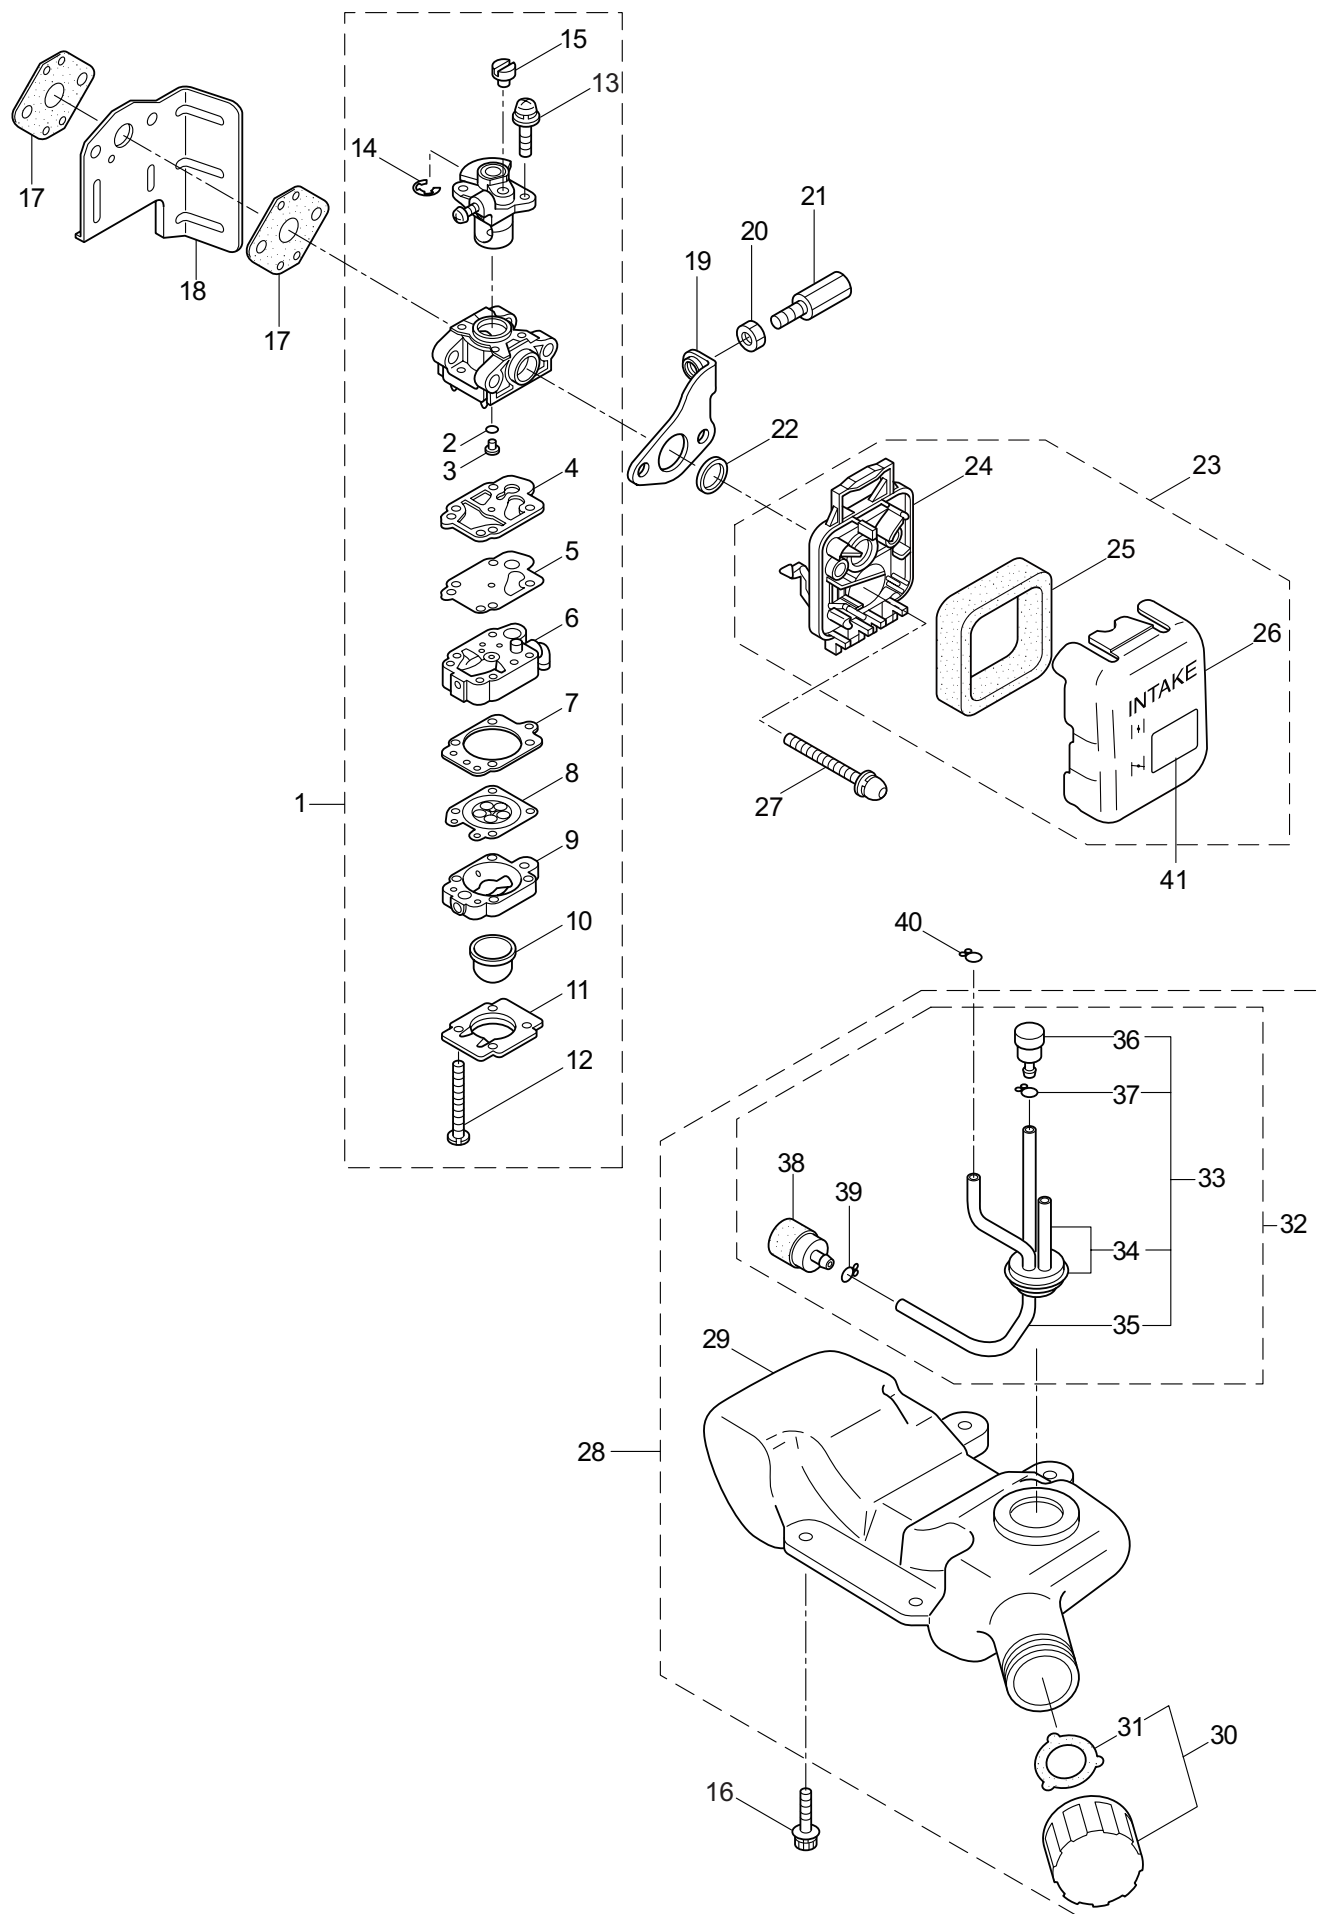

3. HT2321DR-CA/Y09
CARBURETOR, FUEL TANK

Ref. No.	Part No.	Part Name	Q'ty	Remarks
3-1	269056	Carburetor Ass'y	1	Incl.2-15
3-2	261871	O-Ring	1	
3-3	268953	Main Jet	1	#34.5
3-4	262995	Gasket	1	
3-5	262994	Diaphragm,Fuel Pump	1	
3-6	268499	Pump Body	1	
3-7	262993	Gasket	1	
3-8	268501	Diaphragm, Meterring	1	
3-9	262991	Purge Body	1	
3-10	261874	Primer Bulb	1	
3-11	262992	Cover Plate	1	
3-12	262996	Screw	4	
3-13	264682	Screw	2	
3-14	261876	E-Ring	1	
3-15	261658	Swivel	1	
3-16	268940	Screw	4	M5x18
3-17	261864	Gasket	2	
3-18	268951	Baffle Plate	1	
3-19	268535	Stay	1	
3-20	261878	Nut	1	
3-21	265410	Adapter	1	
3-22	268963	Gasket	1	19.4x14.8xt3.5
3-23	266420	Cleaner Ass'y	1	Incl.24-26
3-24	266433	Housing	1	
3-25	264695	Filter	1	
3-26	264709	Cover	1	
3-27	264016	Cap Screw	2	M5x60
3-28	285225	Fuel Tank Ass'y	1	Incl.29-39
3-29	284421	Fuel Tank	1	
3-30	261584	Fuel Tank Cap Ass'y	1	Incl.31
3-31	261105	Gasket	1	
3-32	268062	Fuel Pipe Pick-up Ass'y	1	Incl.33-39
3-33	268185	Fuel Pipe Ass'y	1	Incl.34-37
3-34	268497	Fuel Pipe & Grommet	1	
3-35	262649	Fuel Pipe	1	
3-36	261590	Breather	1	
3-37	261117	Clip	1	
3-38	264653	Filter Ass'y	1	
3-39	261117	Clip	1	
3-40	261117	Clip	1	
3-41	285188	Label	1