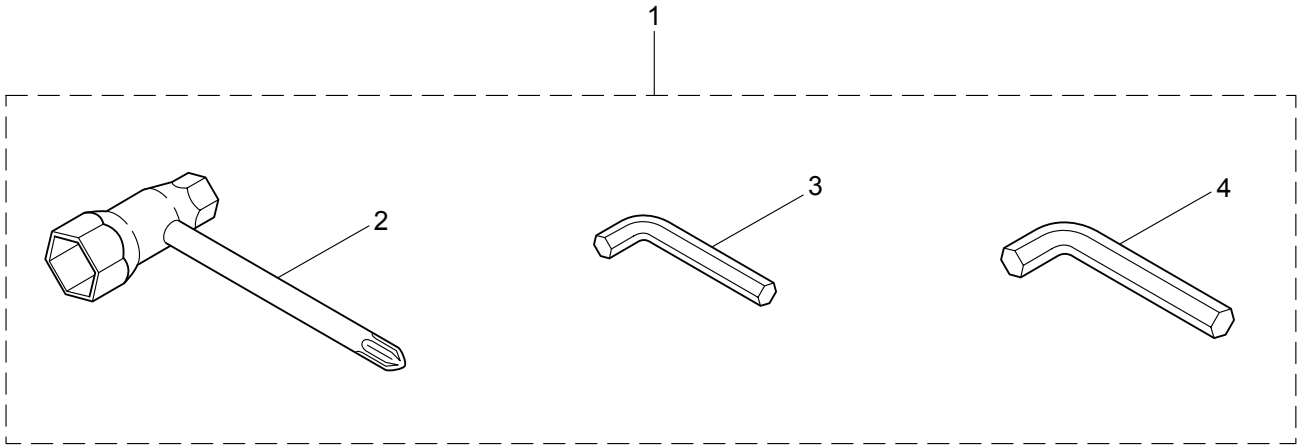

4. HT2321DR-CA/Y09
ACCESSORIES

Ref. No.	Part No.	Part Name	Q'ty	Remarks
4-1	264606	Tool Set	1	Incl.2-4
4-2	264607	Box Spanner	1	10x19x(+)
4-3	219431	Wrench	1	3mm
4-4	219432	Wrench	1	4mm
4-5	271360	Owner's Manual	1