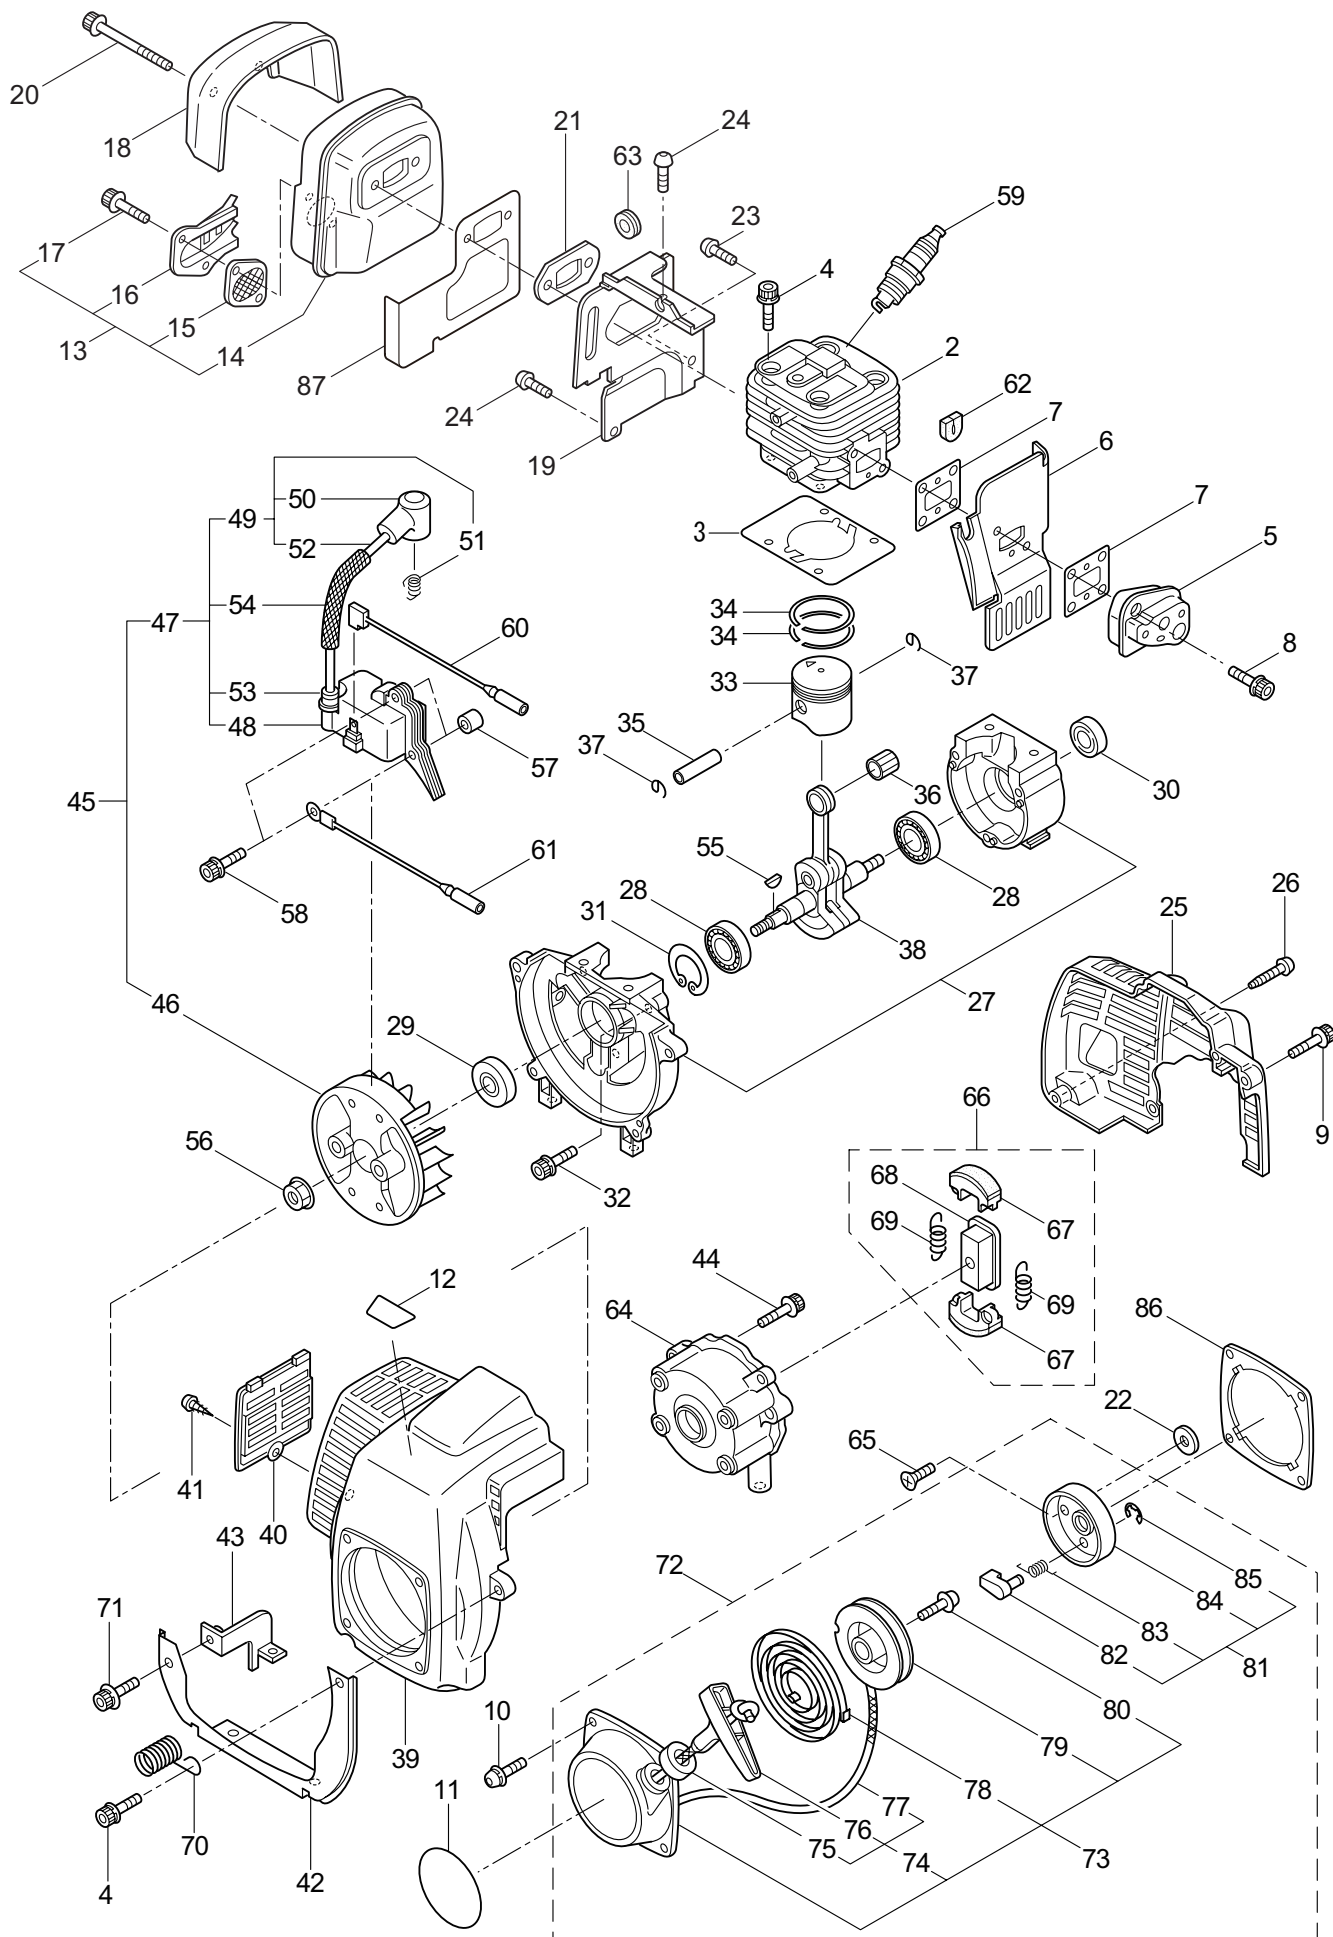

2. HT2321DR-CA/Y09 ENGINE

Ref. No.	Part No.	Part Name	Q'ty	Remarks
2-46	268039	Rotor/Fan	1	
2-47	268041	Ignition Coil Ass'y	1	Incl.48-54
2-48	268040	Coil	1	
2-49	268042	Spark Plug Wire Ass'y	1	Incl.50-52
2-50	261074	Plug Boot	1	
2-51	261075	Connector	1	
2-52	268043	Spark Plug Wire	1	
2-53	261072	Cap	1	
2-54	268584	Insulator	1	140L
2-55	261076	Woodruff Key	1	3x10
2-56	261417	Nut,Rotor	1	M8
2-57	280381	Spacer	2	
2-58	261256	Cap Screw	2	M4x25
2-59	261200	Spark Plug	1	NGK BPM6Y
2-60	268932	Lead	1	
2-61	265269	Lead	1	
2-62	261202	Grommet	1	
2-63	268036	Grommet	1	
2-64	268581	Clutch Case	1	
2-65	264535	Screw	2	M6x20
2-66	280404	Clutch Ass'y	1	Incl.67-69
2-67	280568	Clutch Shoe	2	(2)required
2-68	280569	Clutch Boss	1	
2-69	280570	Spring	2	(2)required
2-70	268592	Clamp	1	
2-71	268940	Screw	1	M5x18
2-72	268668	Recoil Starter Ass'y	1	Incl.73-85
2-73	268669	Starter Ass'y	1	Incl.74-80
2-74	268813	Rope Ass'y	1	Incl.75-77
2-75	268670	Damper	1	
2-76	267219	Starter Grip	1	
2-77	281817	Starter Rope	1	
2-78	261622	Spiral Spring	1	
2-79	261621	Pulley	1	
2-80	262922	Screw	1	
2-81	264085	Starter Pawl Ass'y	1	Incl.82-85
2-82	261630	Pawl	1	
2-83	261631	Return Spring	1	
2-84	264086	Pawl Case	1	
2-85	020299	E-Ring	1	#4
2-86	268671	Plate	1	
2-87	285482	Gasket	1