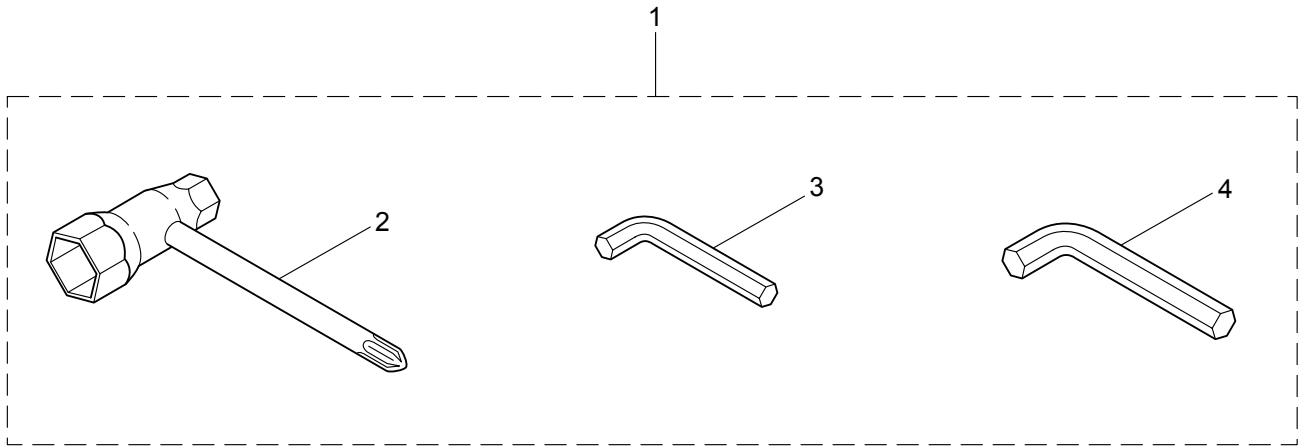

4. HT2321DR-CA
ACCESSORIES

Ref. No.	Part No.	Part Name	Q'ty	Remarks
4-1	264606	Tool Set	1	Incl.2-4
4-2	264607	Box Spanner	1	10x19x(+)
4-3	219431	Wrench	1	3mm
4-4	219432	Wrench	1	4mm
4-5	271360	Owner's Manual	1	HT2321-CA