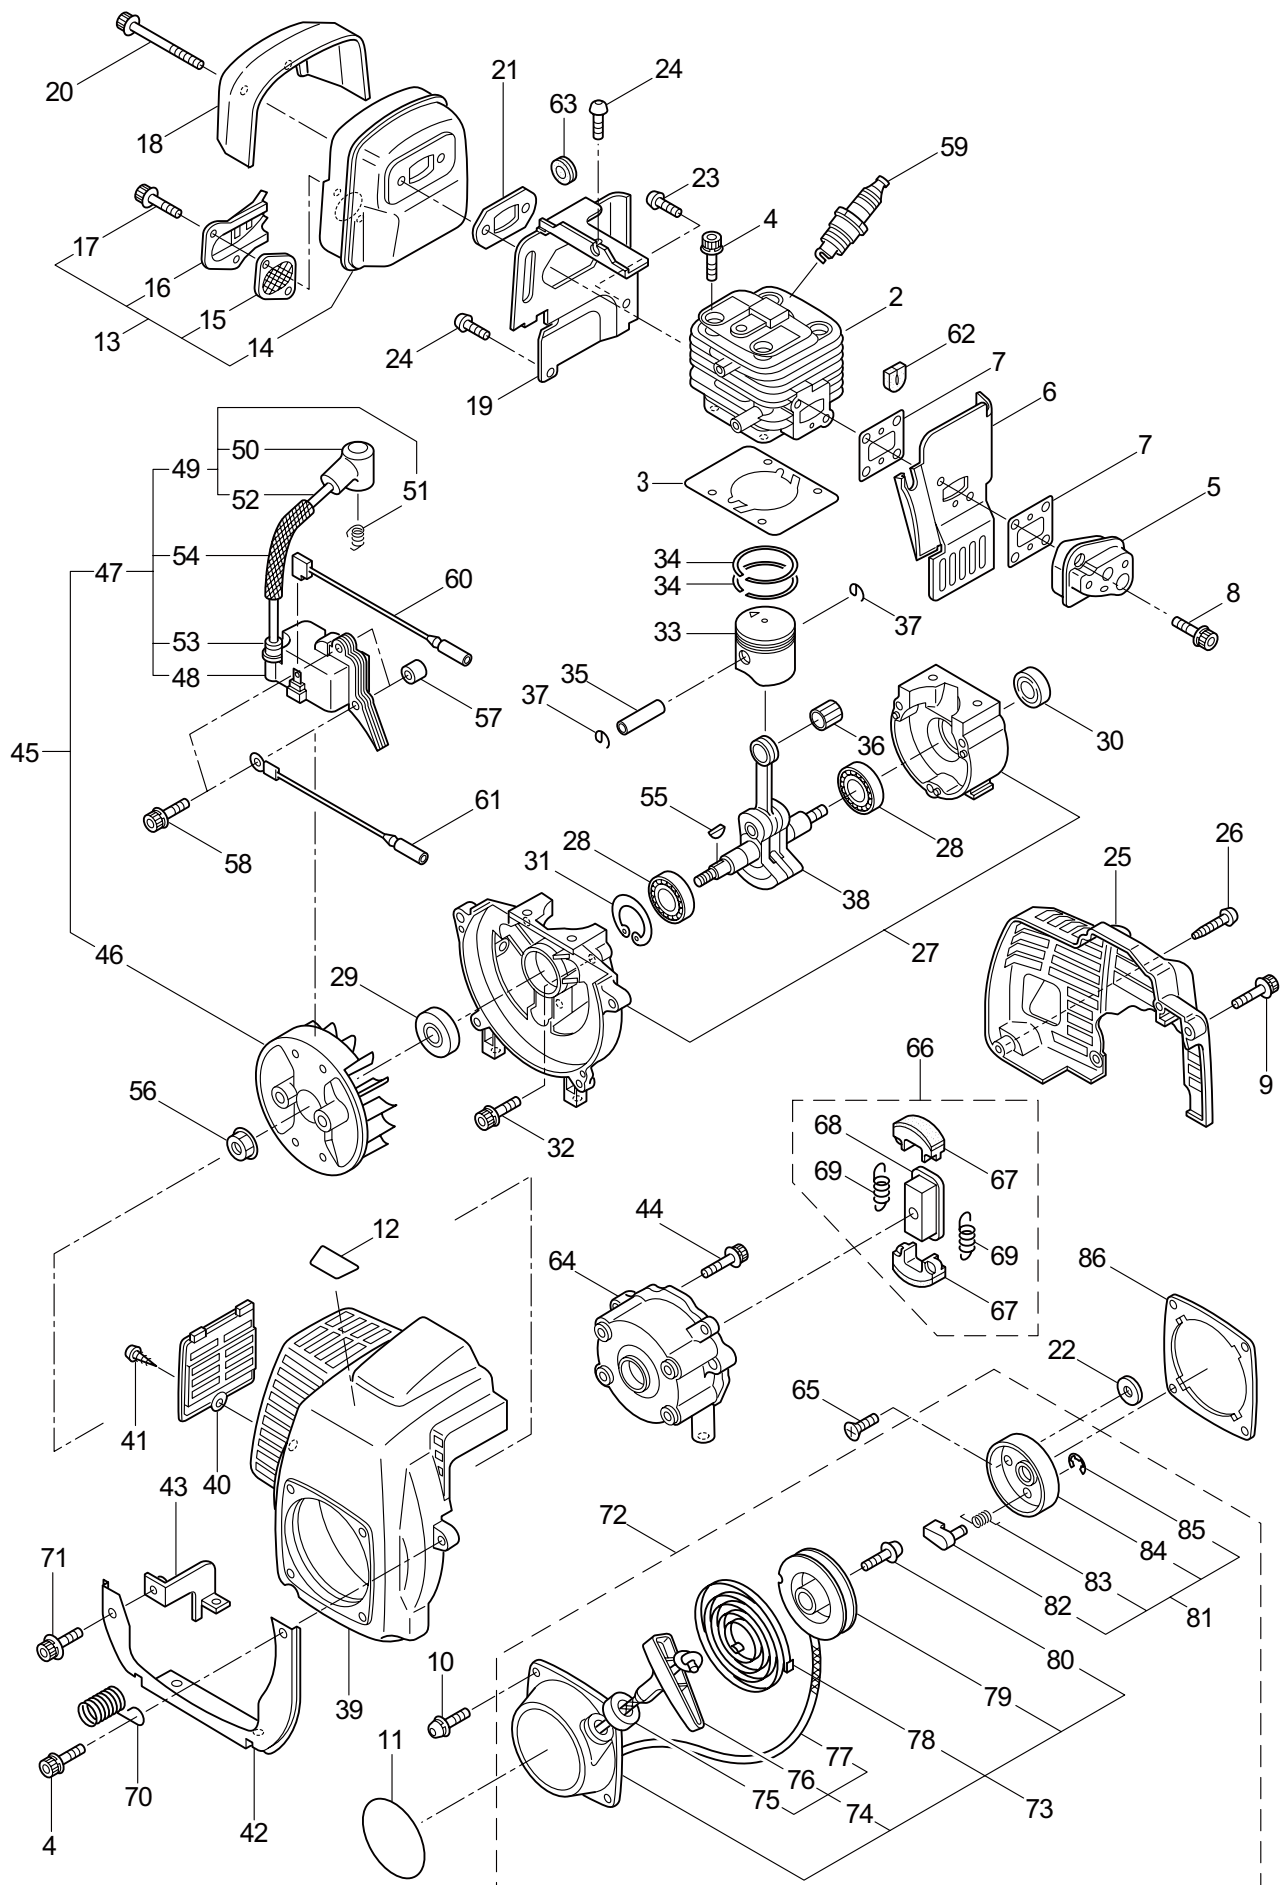

2.HT2321DR-CA ENGINE

Ref. No.	Part No.	Part Name	Q'ty	Remarks
2-2	282165	Cylinder	1	
2-3	282339	Gasket	1	
2-4	261250	Cap Screw	8	M5x20
2-5	265802	Insulator	1	New gasket required
2-6	268014	Air Duct	1	
2-7	261171	Gasket	2	
2-8	265924	Cap Screw	2	M5x25
2-9	265107	Cap Screw	2	M4x10
2-10	264807	Cap Screw	4	M5x16
2-11	283817	Label	1	HT2321DR-CA
2-12	282558	Label	1	
2-13	268016	Muffler Ass'y	1	Incl.14-17
2-14	268017	Muffler	1	
2-15	267056	Spark Arrester	1	
2-16	268171	Muffler Tail	1	
2-17	265107	Cap Screw	2	M4x10
2-18	268461	Holder	1	
2-19	268020	Plate	1	
2-20	266402	Cap Screw	2	M5x55
2-21	268019	Gasket	1	
2-22	261189	Washer	2	6x16.5x1.2
2-23	265107	Cap Screw	1	M4x10
2-24	268195	Cap Screw	2	M5x10
2-25	268580	Cylinder Cover	1	
2-26	266000	Tapping Screw	2	
2-27	268576	Crankcase	1	
2-28	280488	Bearing	2	PPL 6001
2-29	261492	Oil Seal	1	ISCD12287
2-30	261386	Oil Seal	1	ISCD12227
2-31	055185	Snap Ring	1	#28
2-32	261246	Cap Screw	3	M5x25
2-33	268032	Piston	1	
2-34	282177	Piston Ring	2	
2-35	261036	Piston Pin	1	
2-36	263957	Bearing, Needle	1	KTV81112EG01 B2
2-37	261576	Clip,Piston	2	
2-38	268585	Crankshaft/Conn.Rod Ass'y	1	
2-39	268474	Fan Cover	1	
2-40	268388	Cover	1	
2-41	268390	Tapping Screw	1	4x14
2-42	268590	Plate	1	
2-43	268591	Stay	1	
2-44	261607	Cap Screw	4	M5x16
2-45	268038	Magneto Ass'y	1	Incl.46-54