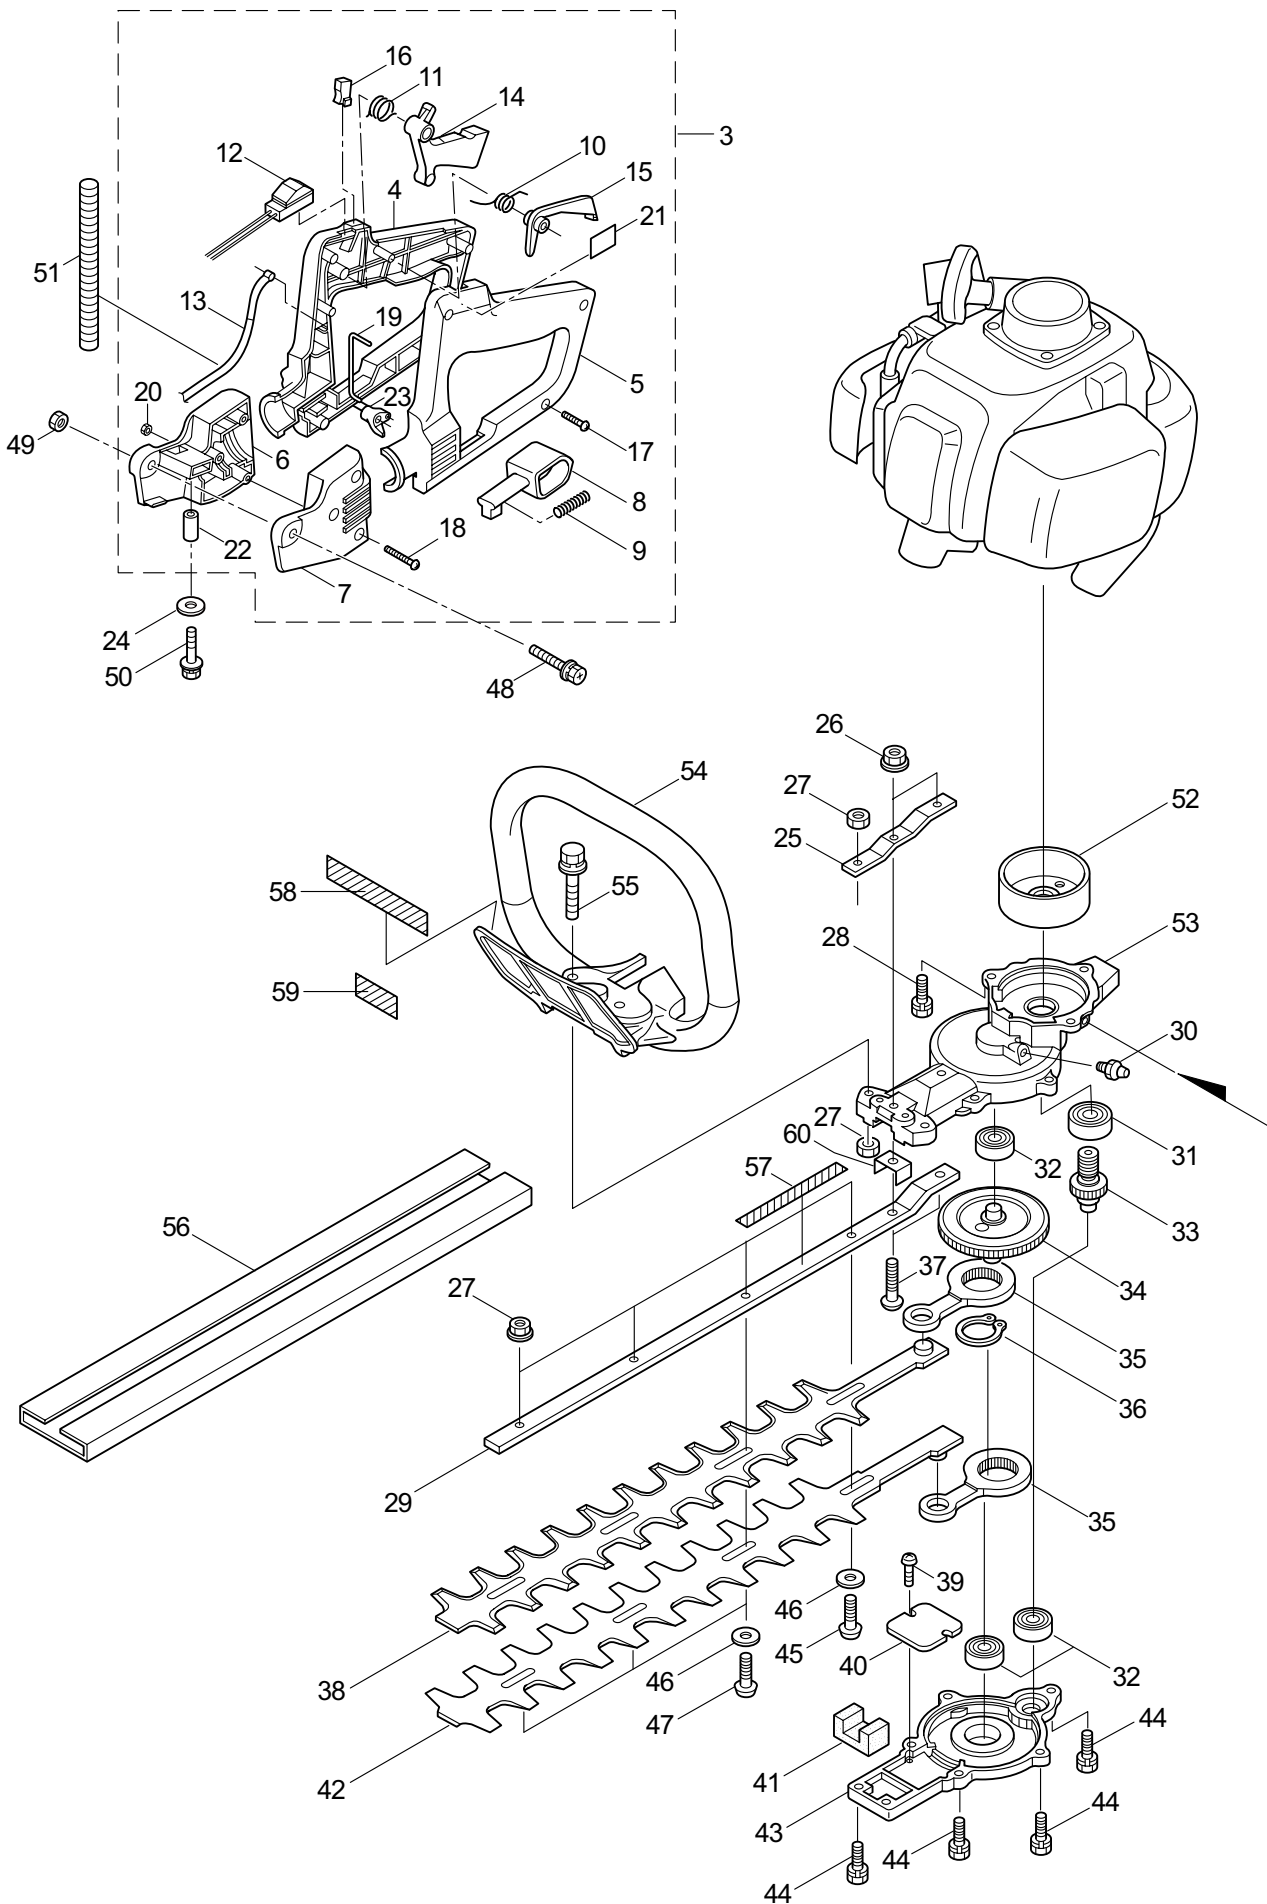

MARUYAMA

ILLUSTRATED PARTS LIST

HT2321DR-CA

HEDGETRIMMER

HT2321DR-CA
HEDGE TRIMMER
PART #522639 - 522639

Maruyama. *E x t r a o r d i n a r y .*

1. HT2321DR-CA
MAIN BODY

Ref. No.	Part No.	Part Name	Q'ty	Remarks	
1-2	270613	Cutter Ass'y	1	Incl.4-23	
1-3	270884	Rear Handle Ass'y	1		
1-4	270468	Rear Handle (R)	1		
1-5	270469	Rear Handle (L)	1		
1-6	270397	Handle Stay (R)	1		
1-7	270398	Handle Stay (L)	1		
1-8	270470	Lock Lever	1		
1-9	270400	Spring	1		
1-10	270401	Spring	1		
1-11	270402	Spring	1		
1-12	270886	Switch,Stop	1		
1-13	270885	Cable Comp.	1		
1-14	270472	Lever	1		
1-15	270406	Stop Lever	1		
1-16	270618	Stopper	1		M4
1-17	270408	Screw	5		
1-18	271392	Screw	3		
1-19	270474	Rod	1		
1-20	997271	Nut	3		
1-21	270085	Label	1		
1-22	270424	Spacer	1		
1-23	270473	Lock Lever Stopper	1		
1-24	270843	Washer	1	25x6xt1.6	
1-25	270759	Reinforcing Plate	1		
1-26	997244	Flange Nut	2	M5	
1-27	991941	U-Nut	6	M6	
1-28	270030	Bolt	2	M6x20	
1-29	581912	Guide Plate	1		
1-30	991937	Grease Nipple	1	M6	
1-31	580767	Bearing	1	#6001 2RS	
1-32	270423	Bearing	3		
1-33	584666	Pinion	1		
1-34	591443	Crank Comp	1		
1-35	997282	Rod Ass'y	2		
1-36	580777	Snap Ring	1	#26	
1-37	991931	Screw	2	M5x20	
1-38	570687	Upper Blade	1		
1-39	991924	Screw	2	M3x5	
1-40	991919	Plate,Rod Slide	1		
1-41	270758	Felt	1		
1-42	570688	Lower Blade	1		
1-43	270756	Lower Case	1		
1-44	580791	Bolt	7	M5x16	
1-45	991912	Screw	1		

1. HT2321DR-CA
MAIN BODY

Ref. No.	Part No.	Part Name	Q'ty	Remarks
1-46	991913	Washer	4	
1-47	991914	Screw	3	
1-48	270420	Screw	1	
1-49	997253	Nut	1	M6
1-50	270120	Bolt	1	M6x40
1-51	270615	Tube	1	
1-52	270021	Drum	1	
1-53	270760	Upper Case	1	
1-54	582441	Front Handle	1	
1-55	270029	Bolt	2	M6x35
1-56	217677	Cover of Blade	1	
1-57	591450	Label	1	
1-58	591449	Label	1	
1-59	223925	Label	1	Grease up
1-60	270757	Plate	1	