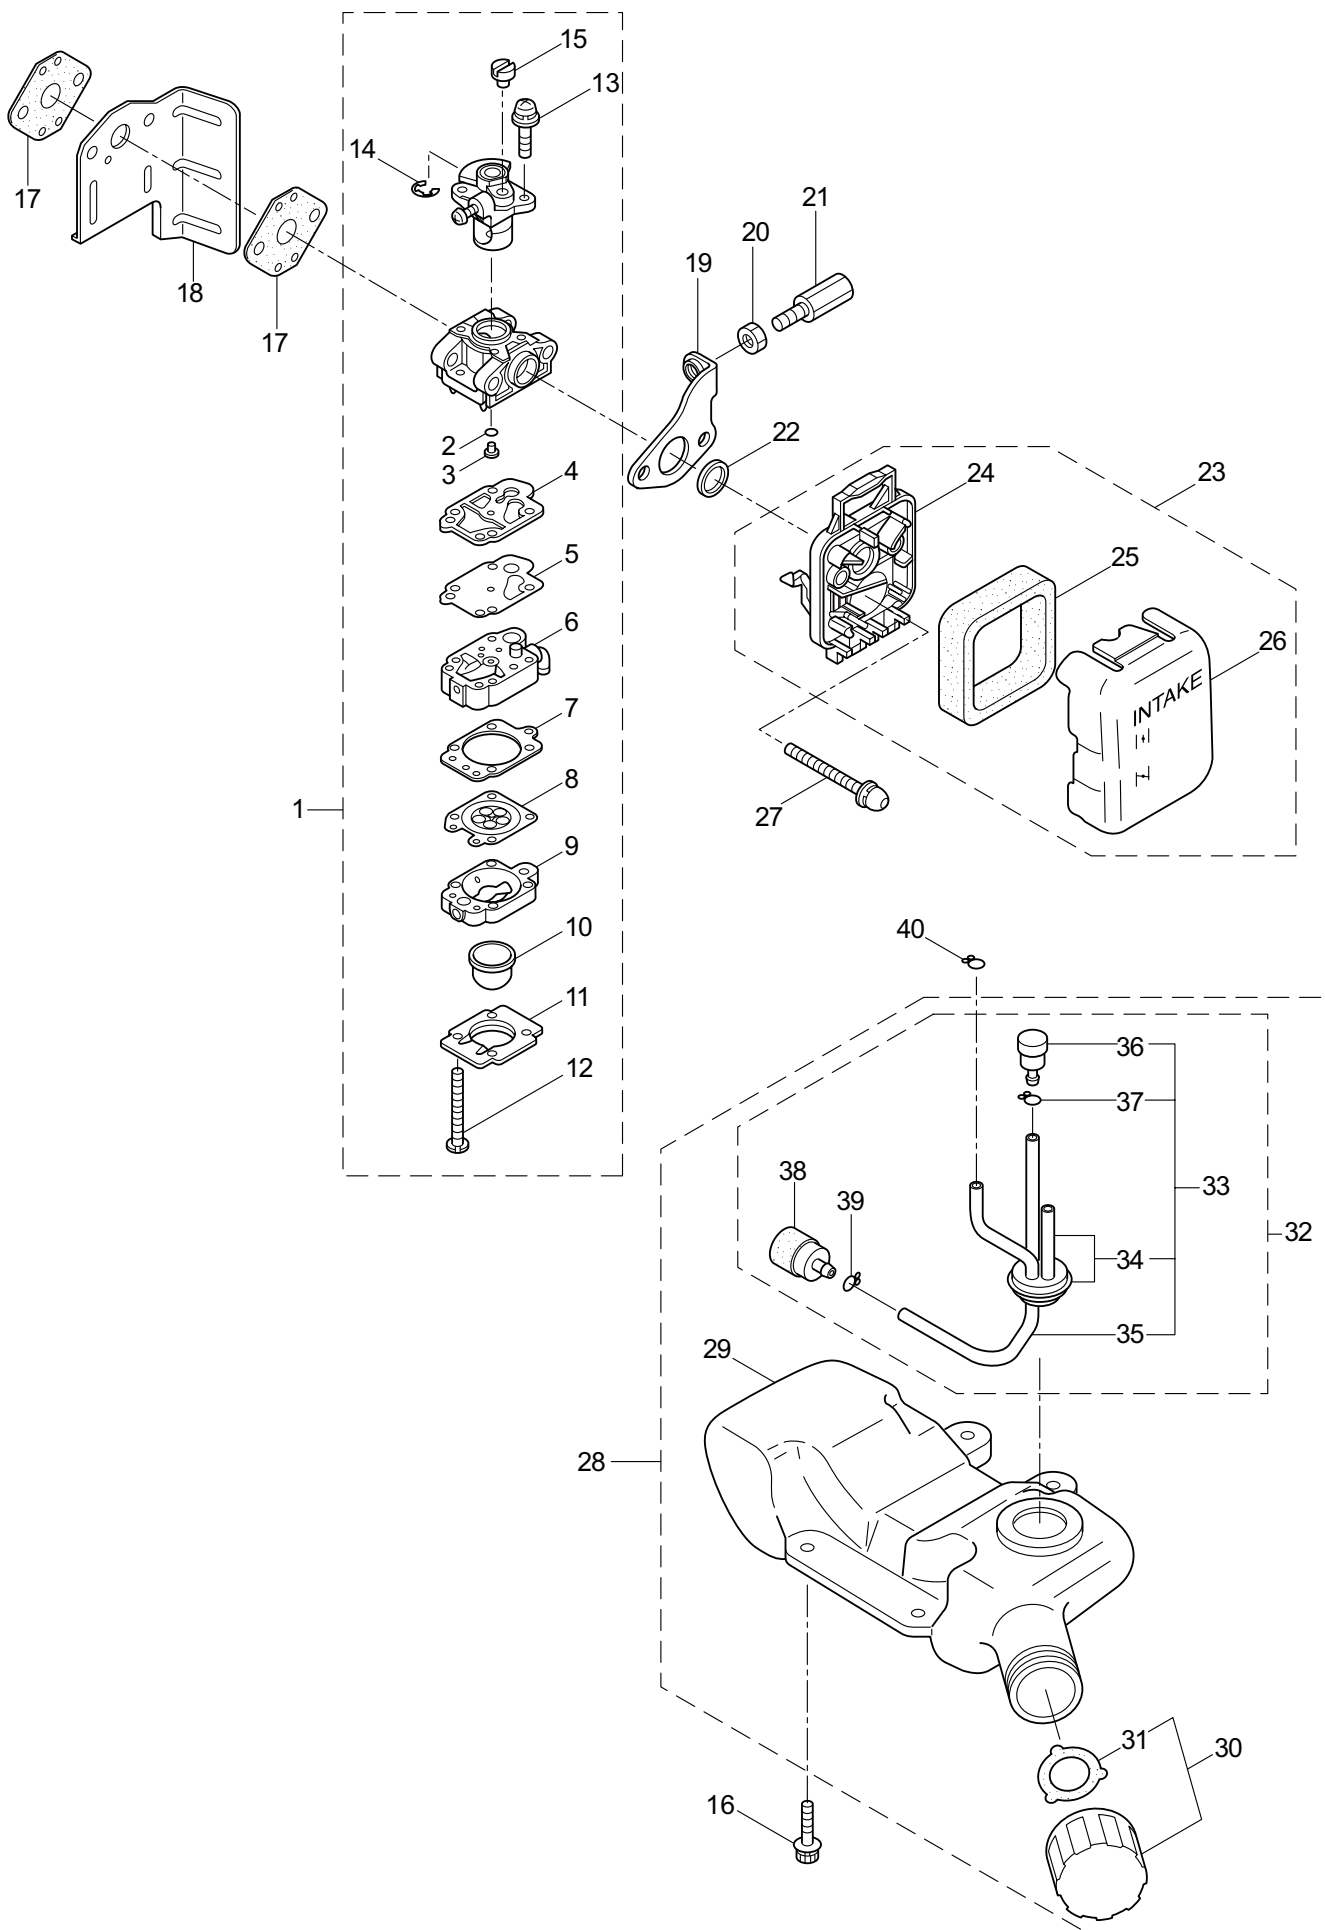

3. HT2321DR-CA CARBURETOR, FUEL TANK

Ref. No.	Part No.	Part Name	Q'ty	Remarks
3-1	269056	Carburetor Ass'y	1	Incl.2-15
3-2	261871	O-Ring	1	
3-3	268953	Main Jet	1	#34.5
3-4	262995	Gasket	1	
3-5	262994	Diaphragm,Fuel Pump	1	
3-6	268499	Pump Body	1	
3-7	262993	Gasket	1	
3-8	268501	Diaphragm, Meterring	1	
3-9	262991	Purge Body	1	
3-10	261874	Primer Bulb	1	
3-11	262992	Cover Plate	1	
3-12	262996	Screw	4	
3-13	264682	Screw	2	
3-14	261876	E-Ring	1	
3-15	261658	Swivel	1	
3-16	268940	Screw	4	M5x18
3-17	261864	Gasket	2	
3-18	268951	Baffle Plate	1	
3-19	268535	Stay	1	
3-20	261878	Nut	1	
3-21	265410	Adapter	1	
3-22	268963	Gasket	1	19.4x14.8xt3.5
3-23	266420	Cleaner Ass'y	1	Incl.24-26
3-24	266433	Housing	1	
3-25	264695	Filter	1	
3-26	264709	Cover	1	
3-27	264016	Cap Screw	2	M5x60
3-28	283804	Fuel Tank Ass'y	1	Incl.29-39
3-29	283805	Fuel Tank	1	
3-30	261584	Fuel Tank Cap Ass'y	1	Incl.31
3-31	261105	Gasket	1	
3-32	268062	Fuel Pipe Pick-up Ass'y	1	Incl.33-39
3-33	268185	Fuel Pipe Ass'y	1	Incl.34-37
3-34	268497	Fuel Pipe & Grommet	1	
3-35	262649	Fuel Pipe	1	
3-36	261590	Breather	1	
3-37	261117	Clip	1	
3-38	264653	Filter Ass'y	1	
3-39	261117	Clip	1	
3-40	261117	Clip	1