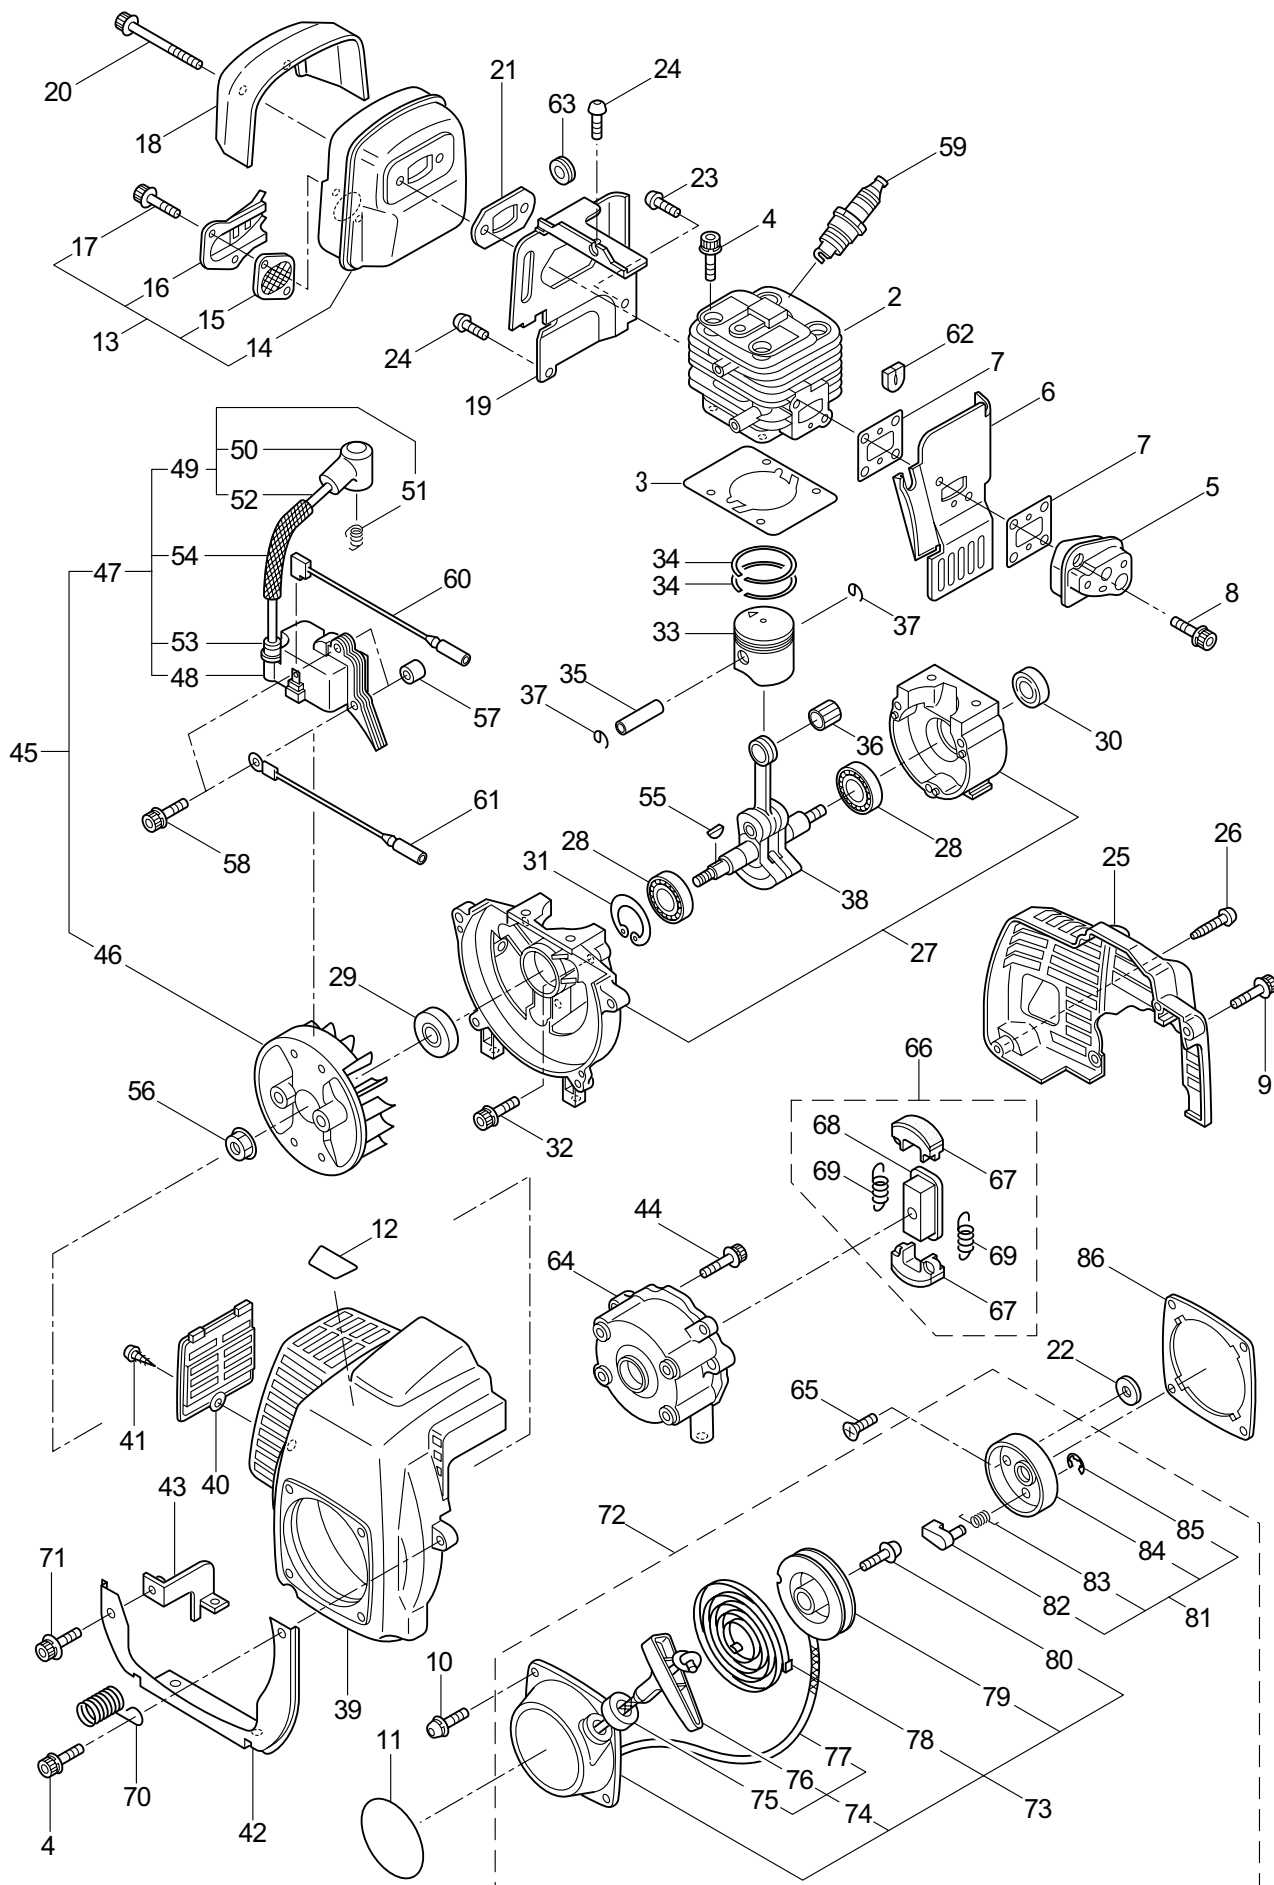

2. HT2321DR-CA ENGINE

Ref. No.	Part No.	Part Name	Q'ty	Remarks
2-46	268039	Rotor/Fan	1	
2-47	268041	Ignition Coil Ass'y	1	Incl.48-54
2-48	268040	Coil	1	
2-49	268042	Spark Plug Wire Ass'y	1	Incl.50-52
2-50	261074	Plug Boot	1	
2-51	261075	Connector	1	
2-52	268043	Spark Plug Wire	1	
2-53	261072	Cap	1	
2-54	268584	Insulator	1	140L
2-55	261076	Woodruff Key	1	3x10
2-56	261417	Nut,Rotor	1	M8
2-57	280381	Spacer	2	
2-58	261256	Cap Screw	2	M4x25
2-59	261200	Spark Plug	1	NGK BPM6Y
2-60	268932	Lead	1	
2-61	265269	Lead	1	
2-62	261202	Grommet	1	
2-63	268036	Grommet	1	
2-64	268581	Clutch Case	1	
2-65	264535	Screw	2	M6x20
2-66	280404	Clutch Ass'y	1	Incl.67-69
2-67	280568	Clutch Shoe	2	(2)required
2-68	280569	Clutch Boss	1	
2-69	280570	Spring	2	(2)required
2-70	268592	Clamp	1	
2-71	268940	Screw	1	M5x18
2-72	268668	Recoil Starter Ass'y	1	Incl.73-85
2-73	268669	Starter Ass'y	1	Incl.74-80
2-74	268813	Rope Ass'y	1	Incl.75-77
2-75	268670	Damper	1	
2-76	267219	Starter Grip	1	
2-77	281817	Starter Rope	1	
2-78	261622	Spiral Spring	1	
2-79	261621	Pulley	1	
2-80	262922	Screw	1	
2-81	264085	Starter Pawl Ass'y	1	Incl.82-85
2-82	261630	Pawl	1	
2-83	261631	Return Spring	1	
2-84	264086	Pawl Case	1	
2-85	020299	E-Ring	1	#4
2-86	268671	Plate	1