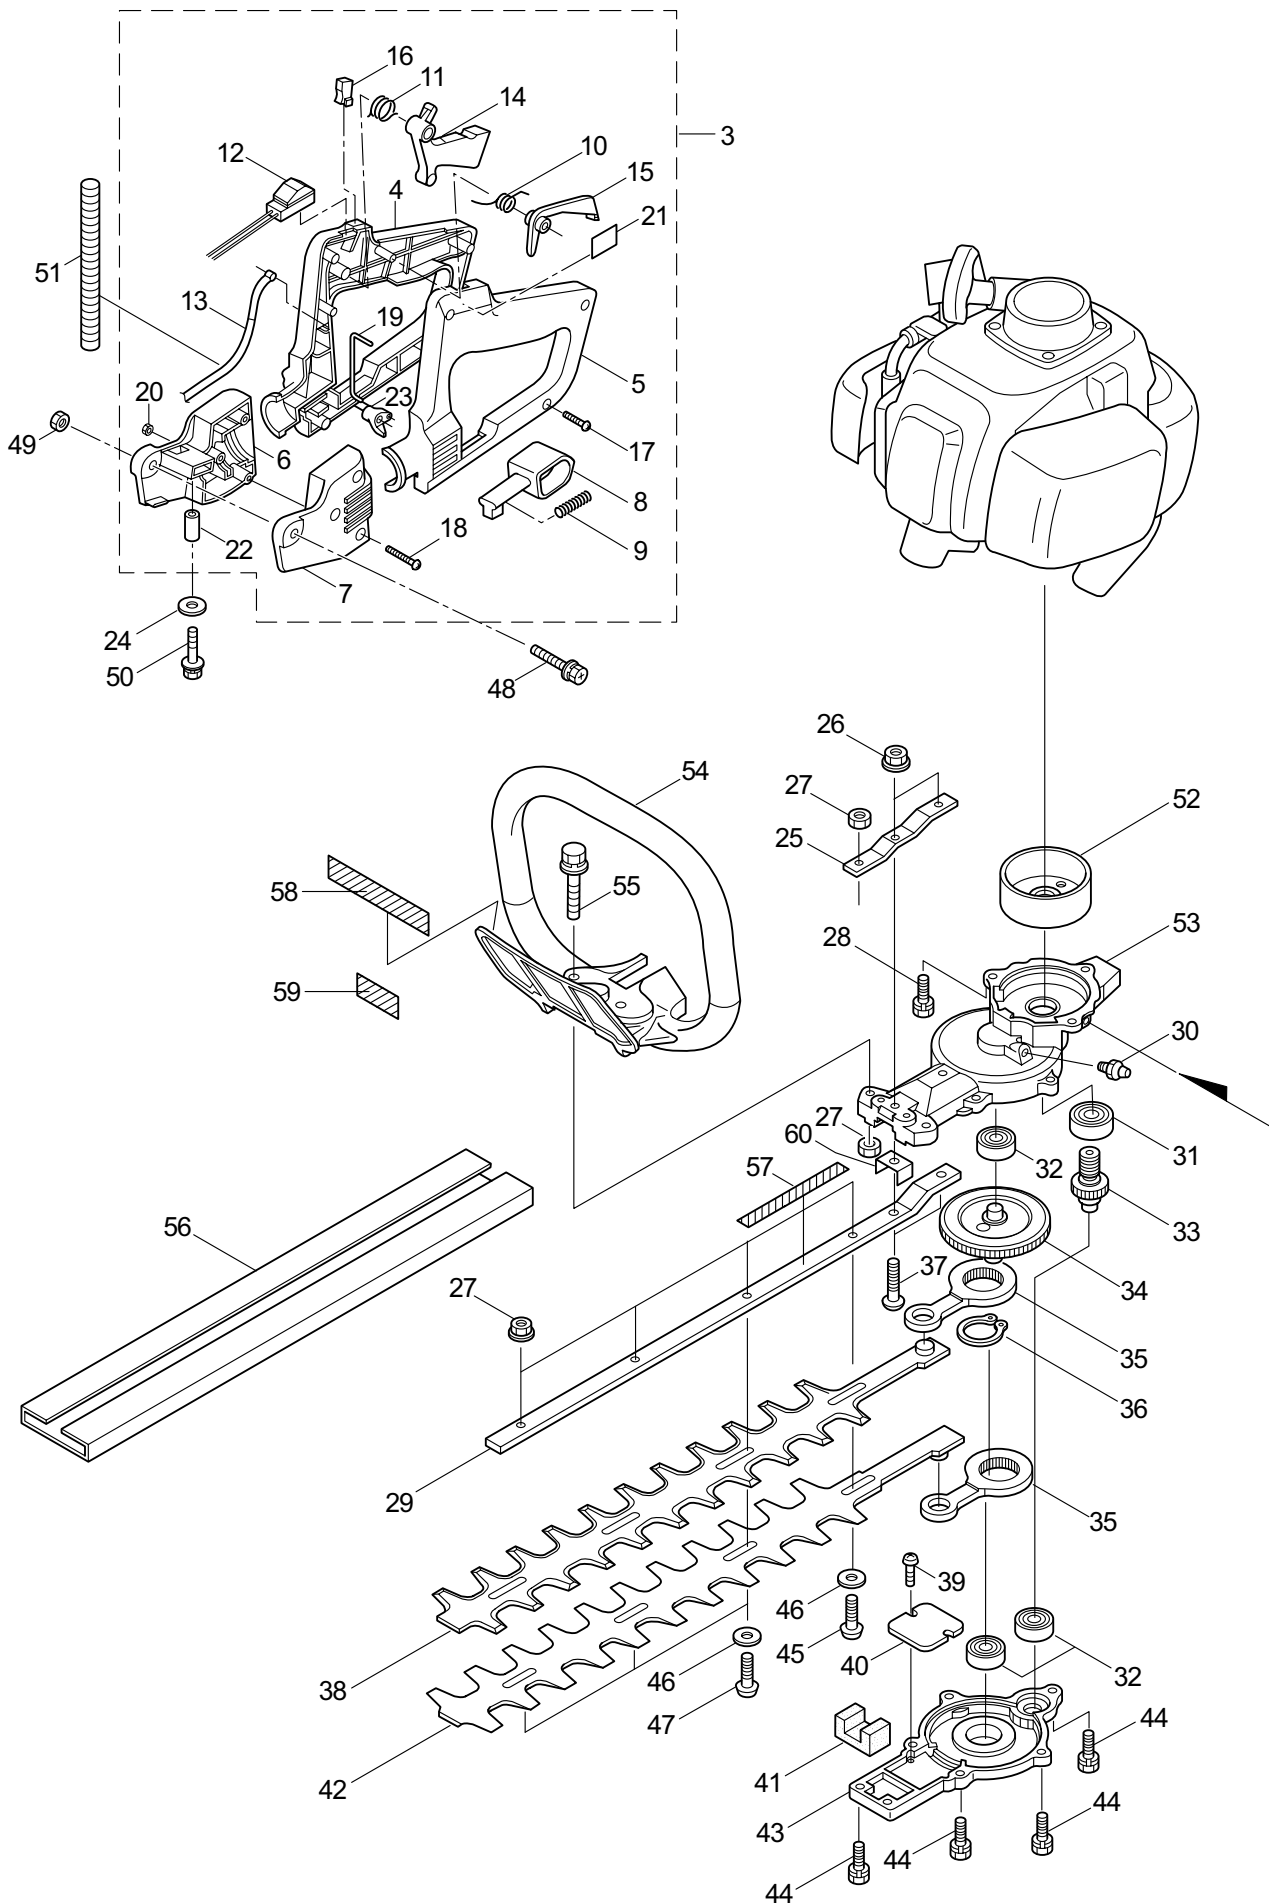

MARUYAMA

ILLUSTRATED PARTS LIST

HT2321DR-CA

HEDGETRIMMER

HT2321DR-CA
HEDGE TRIMMER
PART #522639 - 522639

Maruyama. *E x t r a o r d i n a r y .*

1. HT2321DR-CA
MAIN BODY

Ref. No.	Part No.	Part Name	Q'ty	Remarks	
1-2	270613	Cutter Ass'y	1	Incl.4-23	
1-3	270884	Rear Handle Ass'y	1		
1-4	270468	Rear Handle (R)	1		
1-5	270469	Rear Handle (L)	1		
1-6	270397	Handle Stay (R)	1		
1-7	270398	Handle Stay (L)	1		
1-8	270470	Lock Lever	1		
1-9	270400	Spring	1		
1-10	270401	Spring	1		
1-11	270402	Spring	1		
1-12	270886	Switch,Stop	1		
1-13	270885	Cable Comp.	1		
1-14	270472	Lever	1		
1-15	270406	Stop Lever	1		
1-16	270618	Stopper	1		M4
1-17	270408	Screw	5		
1-18	271392	Screw	3		
1-19	270474	Rod	1		
1-20	997271	Nut	3		
1-21	270085	Label	1		
1-22	270424	Spacer	1		
1-23	270473	Lock Lever Stopper	1		
1-24	270843	Washer	1	25x6xt1.6	
1-25	270759	Reinforcing Plate	1		
1-26	997244	Flange Nut	2	M5	
1-27	991941	U-Nut	6	M6	
1-28	270030	Bolt	2	M6x20	
1-29	581912	Guide Plate	1		
1-30	991937	Grease Nipple	1	M6	
1-31	580767	Bearing	1	#6001 2RS	
1-32	270423	Bearing	3		
1-33	584666	Pinion	1		
1-34	591443	Crank Comp	1		
1-35	997282	Rod Ass'y	2		
1-36	580777	Snap Ring	1	#26	
1-37	991931	Screw	2	M5x20	
1-38	570687	Upper Blade	1		
1-39	991924	Screw	2	M3x5	
1-40	991919	Plate,Rod Slide	1		
1-41	270758	Felt	1		
1-42	570688	Lower Blade	1		
1-43	270756	Lower Case	1		
1-44	580791	Bolt	7	M5x16	
1-45	991912	Screw	1		

1. HT2321DR-CA
MAIN BODY

Ref. No.	Part No.	Part Name	Q'ty	Remarks
1-46	991913	Washer	4	
1-47	991914	Screw	3	
1-48	270420	Screw	1	
1-49	997253	Nut	1	M6
1-50	270120	Bolt	1	M6x40
1-51	270615	Tube	1	
1-52	270021	Drum	1	
1-53	270760	Upper Case	1	
1-54	582441	Front Handle	1	
1-55	270029	Bolt	2	M6x35
1-56	217677	Cover of Blade	1	
1-57	591450	Label	1	
1-58	591449	Label	1	
1-59	223925	Label	1	Grease up
1-60	270757	Plate	1	