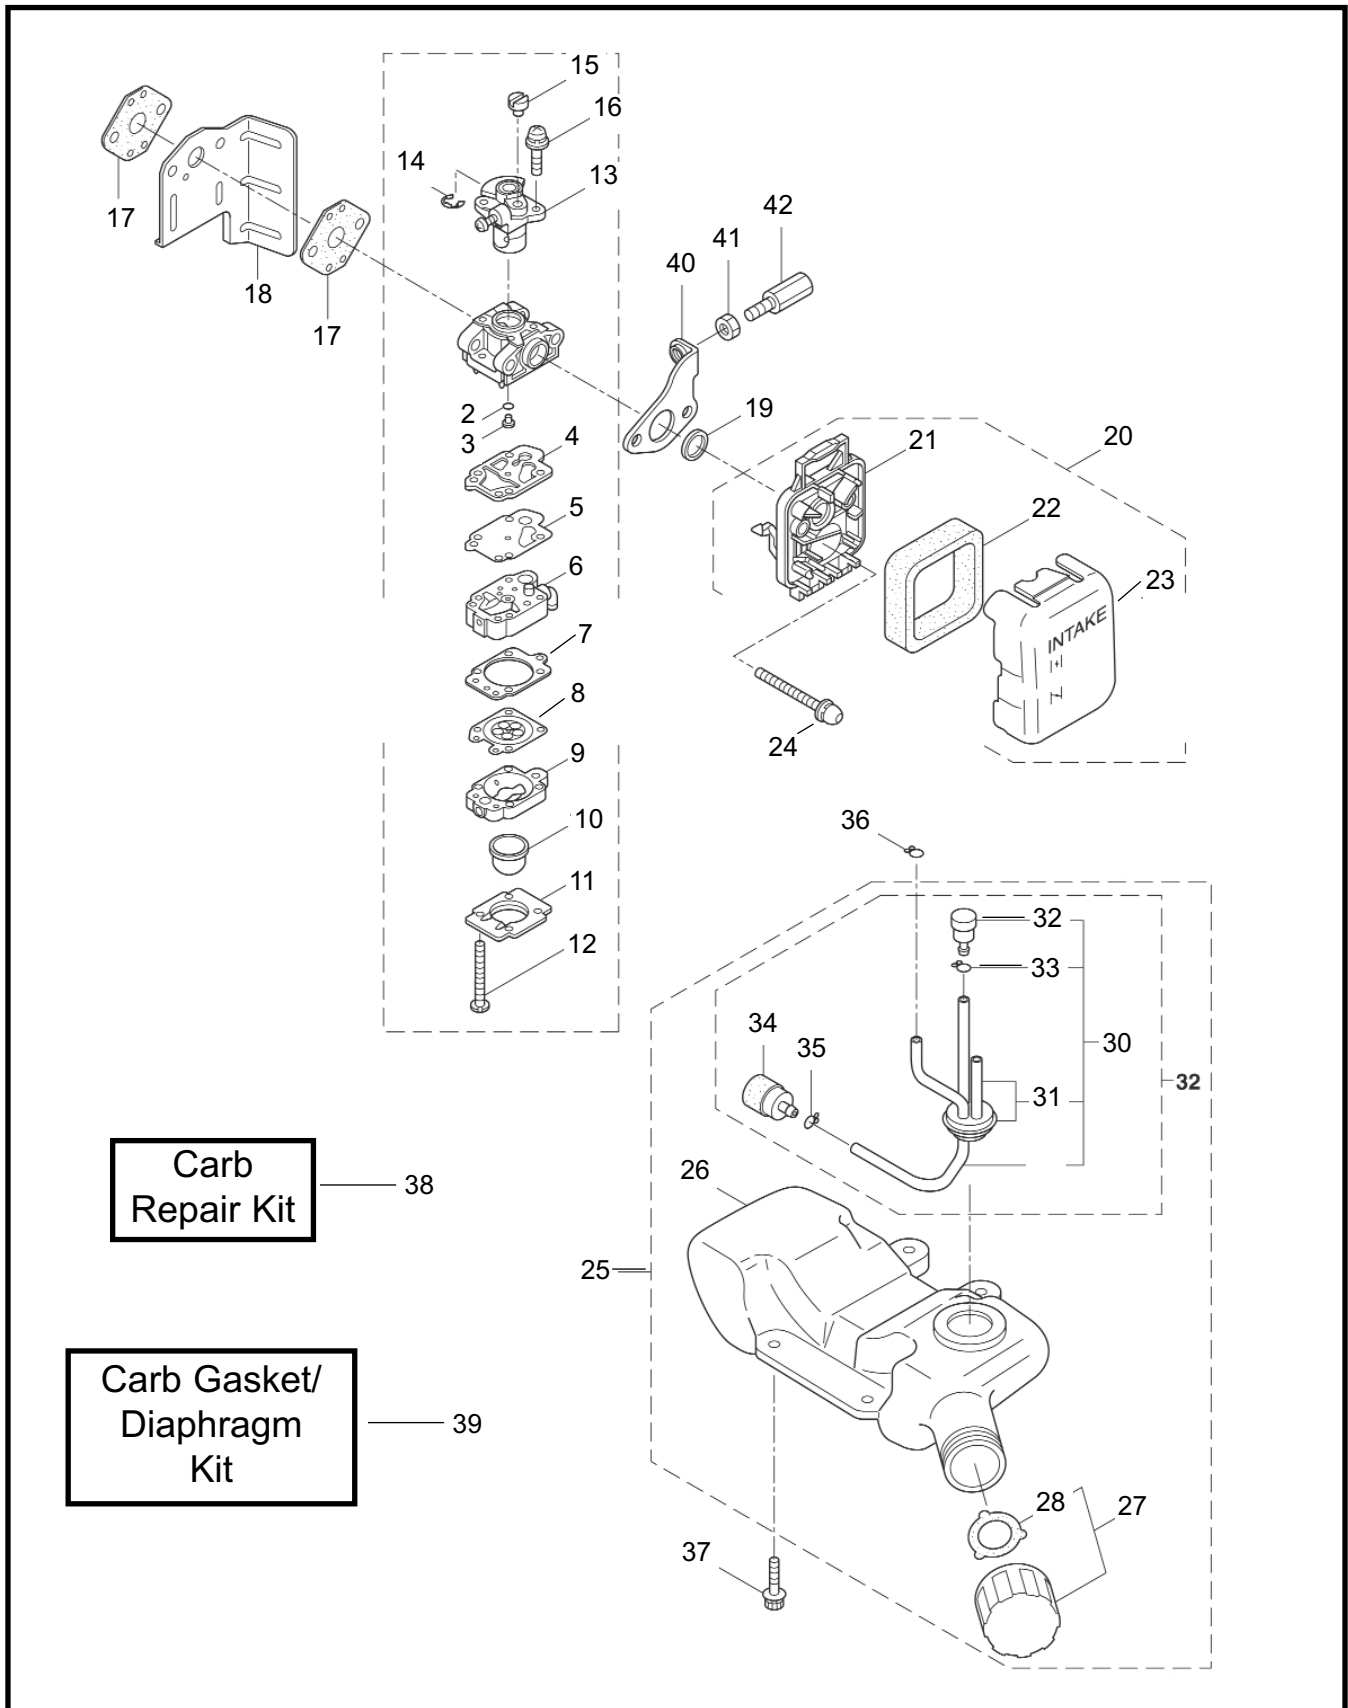

CARBURETOR, FUEL TANK

REF #	PART #	DESCRIPTION	Q'TY.	NOTES
1(a)	268680	Carburetor Ass'y	1	Incl. 2-16
1(b)	269056	Carburetor Ass'y	1	HT2320DR
2	261871	O-Ring	1	
3	268953	Main Jet	1	#34.5
4	262995	Gasket	1	
5	262994	Diaphragm, Fuel Pump	1	
6	268499	Pump Body	1	
7	262993	Gasket	1	
8	268501	Diaphragm, Meterring	1	
9	262991	Purge Body	1	
10	261874	Primer Bulb	1	
11	262992	Cover Plate	1	
12	262996	Screw	4	
13	264681	Throttle Valve Ass'y	1	
14	261876	E-Ring	1	
15	261658	Swivel	1	
16	264682	Screw	2	
17	261864	Gasket	2	
18	268951	Baffle Plate	1	
19(a)	264691	O-Ring	1	
19(b)	268963	O-Ring	1	HT2320DR
20	266420	Cleaner Ass'y	1	Incl. 21-23
21	266433	Housing	1	
22	264695	Filter	1	
23	264709	Cover	1	
24	264016	Cap Screw	2	M5x60
25	268683	Fuel Tank Ass'y	1	Incl. 26-35
26	268579	Fuel Tank	1	
27	261584	Fuel Tank Cap Ass'y	1	Incl. 28
28	261105	Gasket	1	
29	268062	Fuel Pipe Pick-up Ass'y	1	Incl. 30-35
30	268185	Fuel Pipe Ass'y	1	Incl. 31-33
31	268497	Fuel Pipe & Grommet	1	
32	261590	Breather	1	
33	261117	Clip	1	
34	264653	Filter Ass'y	1	
35	261117	Clip	1	
36	261117	Clip	1	
37	268940	Screw	4	M5x18
38	840295	Carburetor Repair Kit	1	
39	840298	Carburetor Gasket/Diaphragm Kit	1	
40	268535	Bracket	1	HT2320 DR Only
41	261878	Nut	1	HT2320 DR Only
42	265410	Adaptort	1	HT2320 DR Only