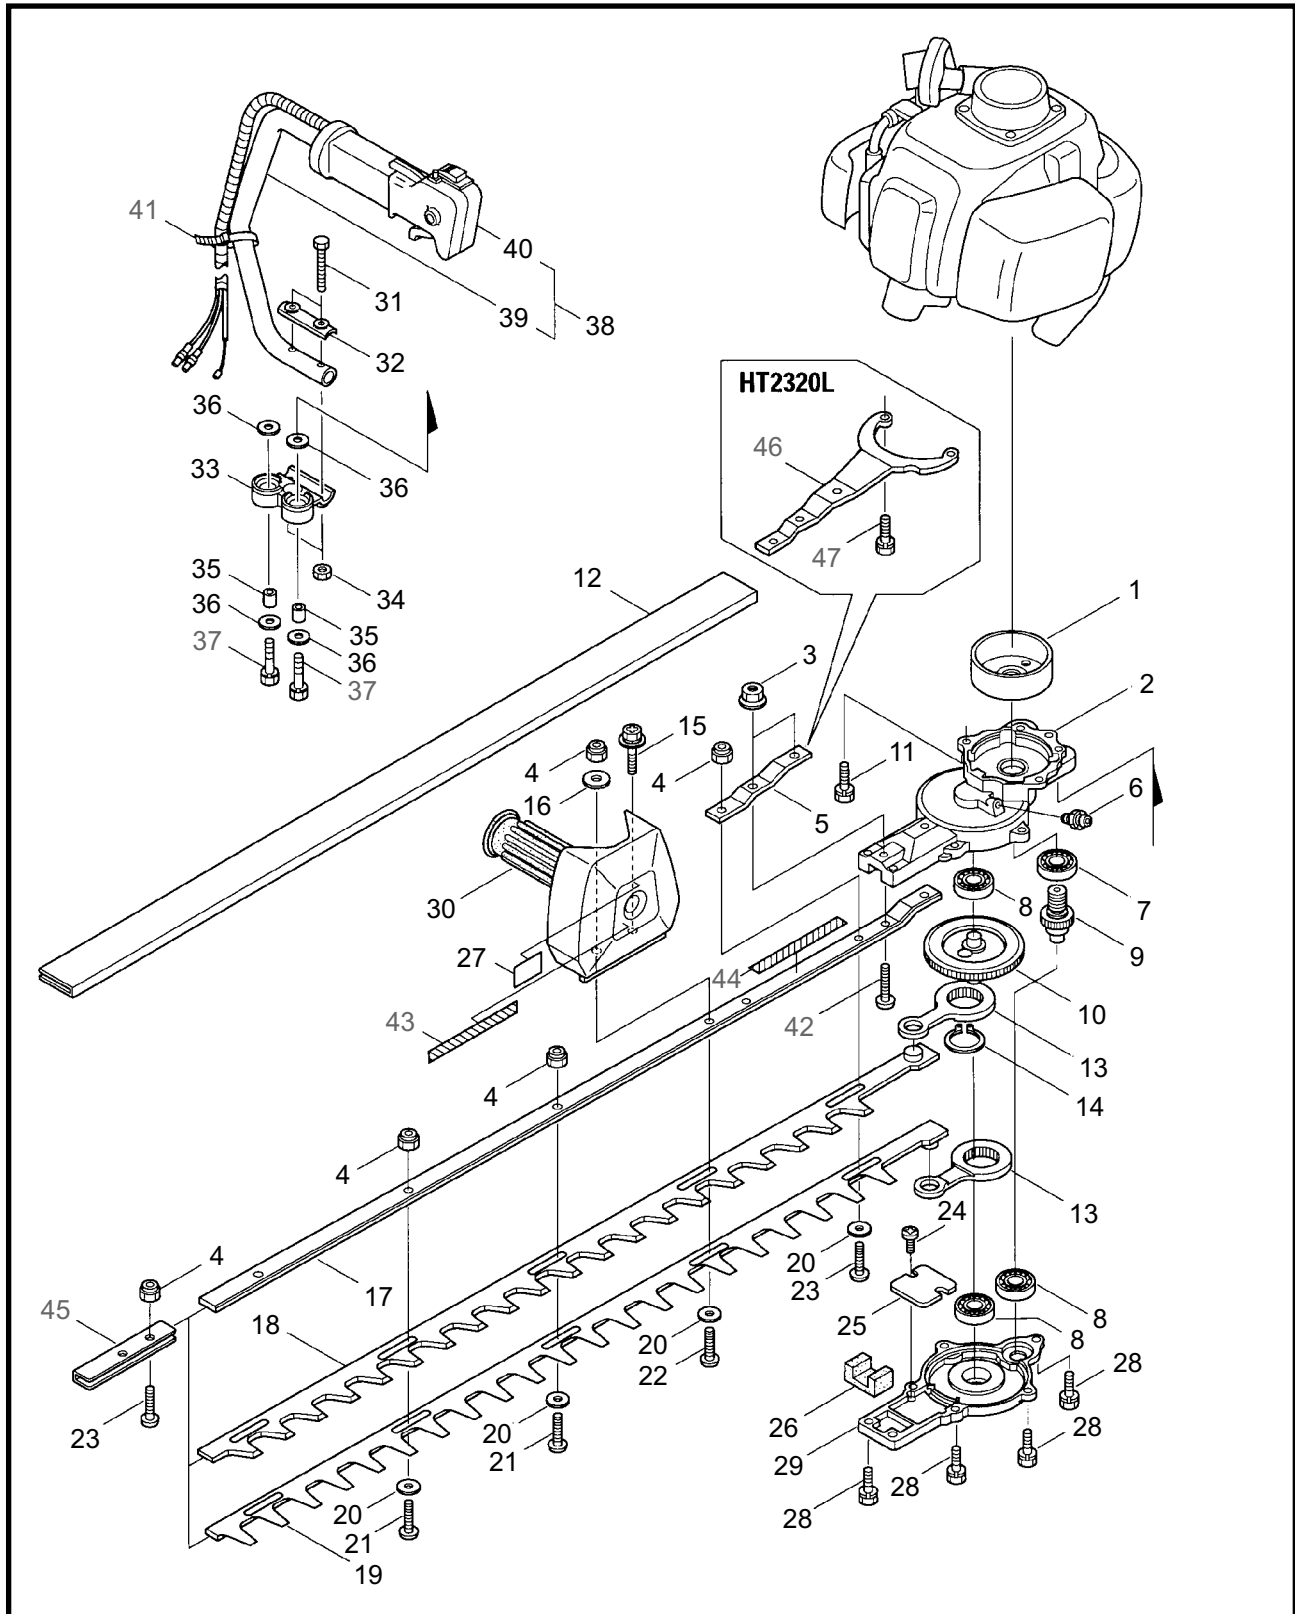

2 ILLUSTRATED PARTS LIST
HT2320/HT2320L

MAIN BODY

REF #	PART #	DESCRIPTION	Q'TY.	NOTES
1	270021	Drum	1	
2	591444	Upper Case	1	
3	997244	Flange Nut	2	M5
4	991941	U-Nut	5 (7)	M6 (HT2320L)
5	991973	Reinforcing Plate	1	
6	991937	Grease Nipple	1	M6
7	580767	Bearing	1	#6001 2RS
8	270423	Bearing	3	
9	584666	Pinion	1	
10	591443	Crank Comp	1	
11	270030	Bolt	3 (1)	M6x20 (HT2320L)
12	270070	Cover of Blade	1	HT2320
12	270069	Cover of Blade	1	HT2320L
13	997282	Rod Ass'y	2	
14	580777	Snap Ring	1	
15	270121	Bolt	1	M6x18
16	991964	Washer	1	
17	577131	Guide Plate	1	HT2320
17	580815	Guide Plate	1	HT2320L
18	991916	Upper Blade	1	HT2320
18	591445	Upper Blade	1	HT2320L
19	991917	Lower Blade	1	HT2320
19	591446	Lower Blade	1	HT2320L
20	991913	Washer	4 (6)	(HT2320L)
21	991914	Screw	2 (4)	(HT2320L)
22	991918	Screw	1	
23	991912	Screw	2	
24	991924	Screw	2	M3x5
25	991919	Plate, Rod Slide	1	
26	997286	Felt	1	
27	223925	Label	1	Maintenance Label
28	580791	Bolt	7	M5x16
29	997288	Lower Case	1	
30	591463	Right Hand Ass'y	1	Incl. Grip
31	580796	Bolt	2	M5x30
32	577133	Handle Fitting	1	
33	577136	Handle Bracket	1	
34	991938	Nut	2	M5
35	270028	Collar	2	
36	270027	Washer	4	

4 ILLUSTRATED PARTS LIST
HT2320/HT2320L

MAIN BODY

REF #	PART #	DESCRIPTION	Q'TY.	NOTES
37	270031	Bolt	2	M6x25
38	270602	Left Handle Ass'y	1	Incl. 39,40
39	270603	Left Handle	1	
40	270604	Throttle Trigger Ass'y	1	
41	580808	Band	2	
42	991931	Screw	2	M5x20
43	591449	Label	1	
44	591450	Label	1	
45	991911	Plate	1	
46	587304	Reinforcing Plate	1	HT2320L
47	270031	Bolt	1	HT2320L