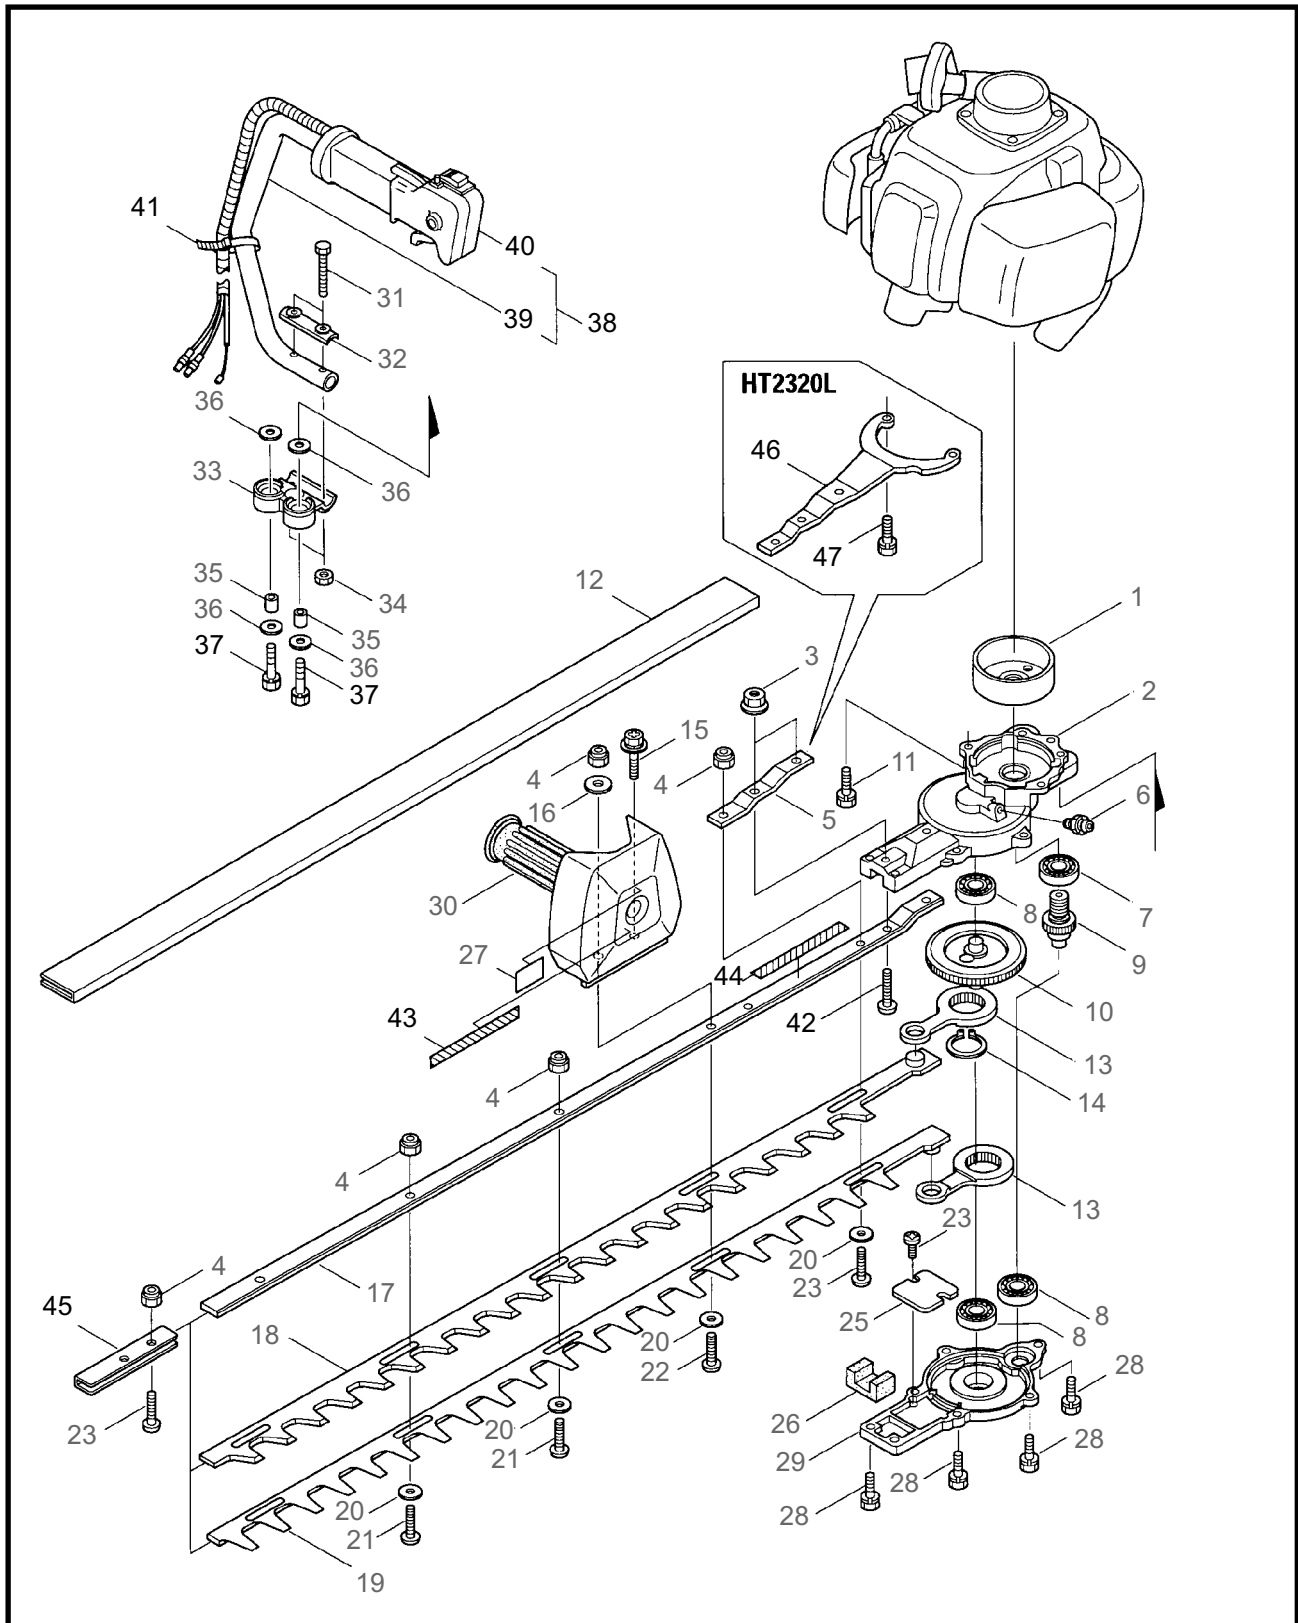

2 ILLUSTRATED PARTS LIST
HT2320/HT2320L

MAIN BODY

REF #	PART #	DESCRIPTION	Q'TY.	NOTES
1	270021	Drum	1	
2	591444	Upper Case	1	
3	997244	Flange Nut	2	M5
4	991941	U-Nut	5 (7)	M6 (HT2320L)
5	991973	Reinforcing Plate	1	
6	991937	Grease Nipple	1	M6
7	580767	Bearing	1	#6001 2RS
8	270423	Bearing	3	
9	584666	Pinion	1	
10	591443	Crank Comp	1	
11	270030	Bolt	3 (1)	M6x20 (HT2320L)
12	270070	Cover of Blade	1	HT2320
12	270069	Cover of Blade	1	HT2320L
13	997282	Rod Ass'y	2	
14	580777	Snap Ring	1	
15	270121	Bolt	1	M6x18
16	991964	Washer	1	
17	577131	Guide Plate	1	HT2320
17	580815	Guide Plate	1	HT2320L
18	991916	Upper Blade	1	HT2320
18	591445	Upper Blade	1	HT2320L
19	991917	Lower Blade	1	HT2320
19	591446	Lower Blade	1	HT2320L
20	991913	Washer	4 (6)	(HT2320L)
21	991914	Screw	2 (4)	(HT2320L)
22	991918	Screw	1	
23	991912	Screw	2	
24	991924	Screw	2	M3x5
25	991919	Plate, Rod Slide	1	
26	997286	Felt	1	
27	223925	Label	1	Maintenance Label
28	580791	Bolt	7	M5x16
29	997288	Lower Case	1	
30	591463	Right Hand Ass'y	1	Incl. Grip
31	580796	Bolt	2	M5x30
32	577133	Handle Fitting	1	
33	577136	Handle Bracket	1	
34	991938	Nut	2	M5
35	270028	Collar	2	
36	270027	Washer	4	

4 ILLUSTRATED PARTS LIST
HT2320/HT2320L

MAIN BODY

REF #	PART #	DESCRIPTION	Q'TY.	NOTES
37	270031	Bolt	2	M6x25
38	270602	Left Handle Ass'y	1	Incl. 39,40
39	270603	Left Handle	1	
40	270604	Throttle Trigger Ass'y	1	
41	580808	Band	2	
42	991931	Screw	2	M5x20
43	591449	Label	1	
44	591450	Label	1	
45	991911	Plate	1	
46	587304	Reinforcing Plate	1	HT2320L
47	270031	Bolt	1	HT2320L