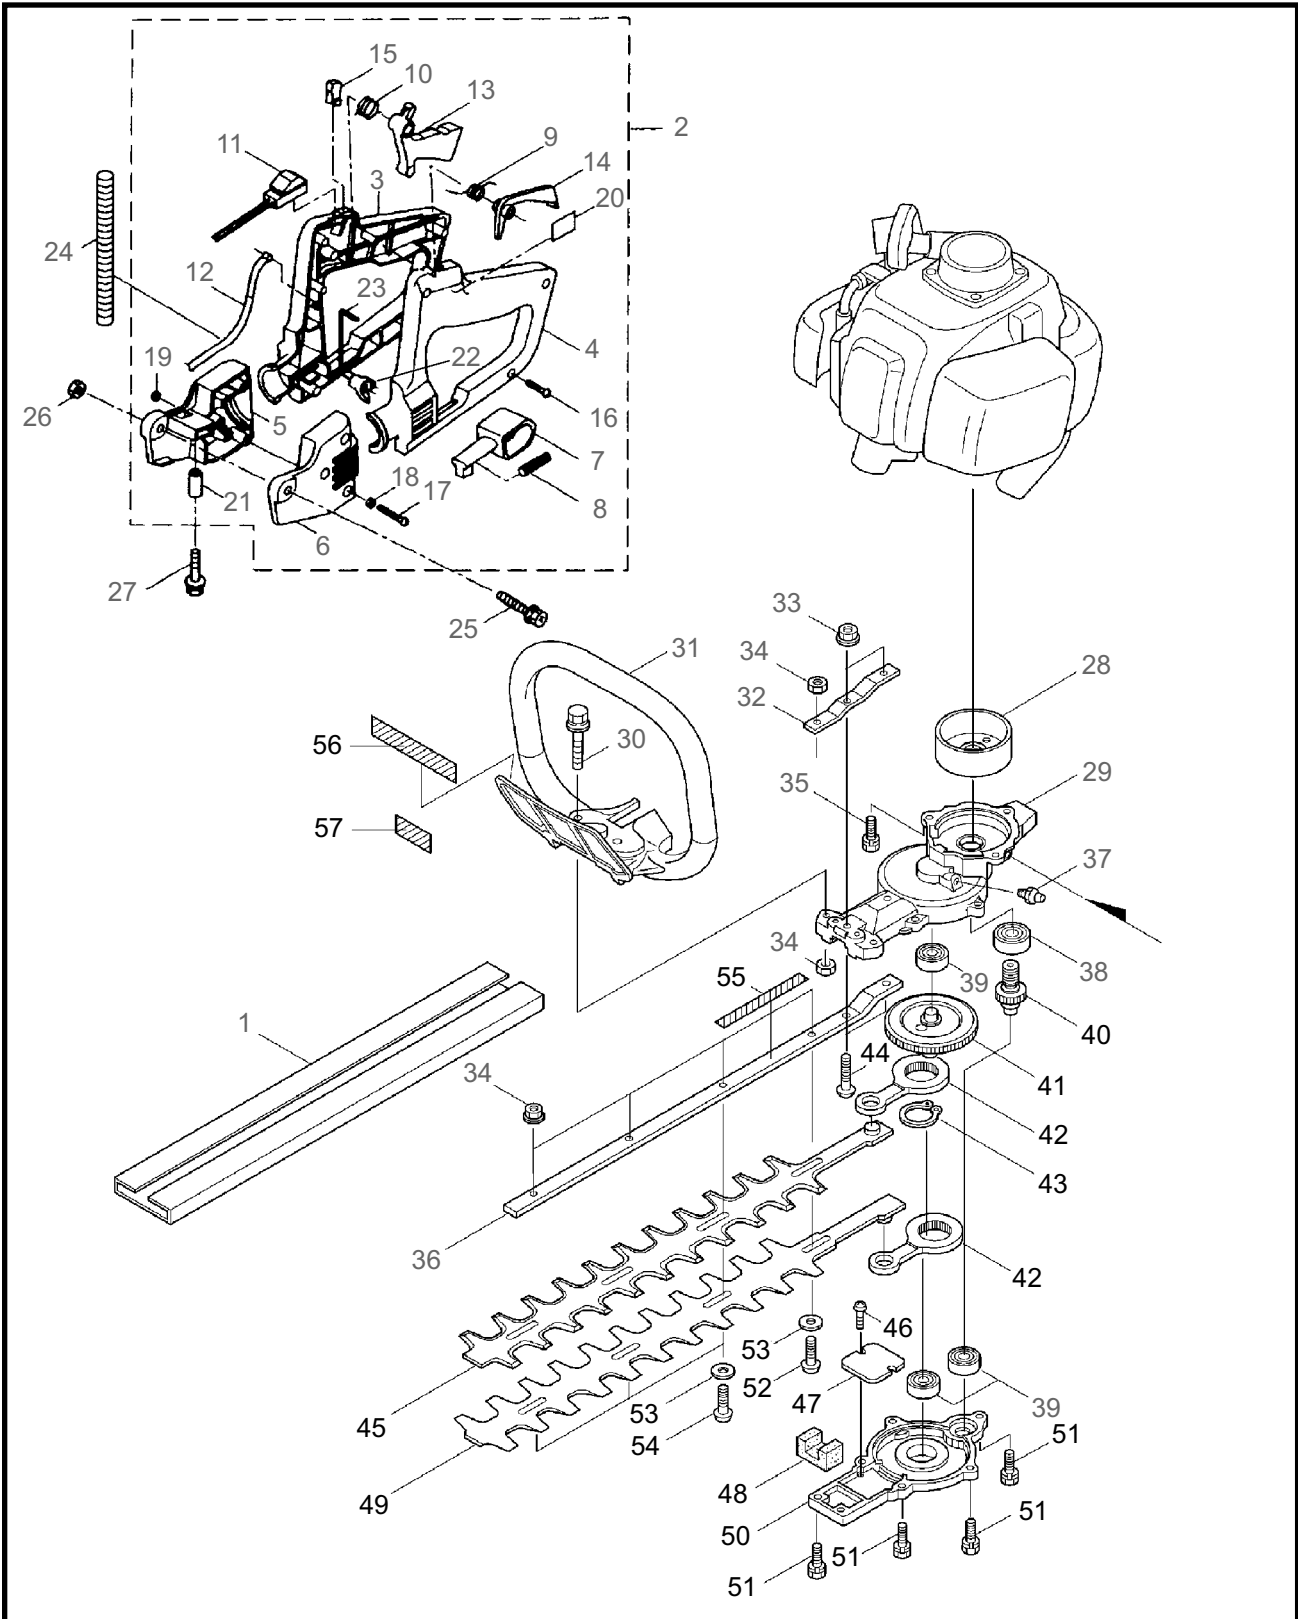

4 ILLUSTRATED PARTS LIST
HT2320/HT2320L

MAIN BODY

REF #	PART #	DESCRIPTION	Q'TY.	NOTES
37	270031	Bolt	2	M6x25
38	270602	Left Handle Ass'y	1	Incl. 39,40
39	270603	Left Handle	1	
40	270604	Throttle Trigger Ass'y	1	
41	580808	Band	2	
42	991931	Screw	2	M5x20
43	591449	Label	1	
44	591450	Label	1	
45	991911	Plate	1	
46	587304	Reinforcing Plate	1	HT2320L
47	270031	Bolt	1	HT2320L

6 ILLUSTRATED PARTS LIST
HT2320DR

MAIN BODY

REF #	PART #	DESCRIPTION	Q'TY.	NOTES
1	217677	Cover of Blade	1	
2	270614	Rear Handle Ass'y	1	Incl. 3-23
3	270468	Rear Handle (R)	1	
4	270469	Rear Handle (L)	1	
5	270397	Handle Stay (R)	1	
6	270398	Handle Stay (L)	1	
7	270470	Lock Lever	1	
8	270400	Spring	1	
9	270401	Spring	1	
10	270402	Spring	1	
11	270616	Switch, Stop	1	
12	270617	Cable Comp.	1	
13	270472	Lever	1	
14	270406	Stop Lever	1	
15	270618	Stopper	1	
16	270408	Screw	5	
17	270409	Screw	3	
18	270410	Washer	3	
19	997271	Nut	3	M4
20	270085	Label	1	
21	270424	Spacer	1	
22	270473	Lock Lever Stopper	1	
23	270474	Rod	1	
24	270615	Tube	1	
25	270420	Screw	1	
26	997253	Nut	1	M6
27	270120	Bolt	1	M6x40
28	270021	Drum	1	
29	584661	Upper Case	1	
30	270029	Bolt	2	M6x35
31	582441	Front Handle	1	
32	991973	Reinforcing Plate	1	
33	997244	Flange Nut	2	M5
34	991941	U-Nut	6	M6
35	270030	Bolt	2	M6x20
36	581912	Guide Plate	1	
37	991937	Grease Nipple	1	M6
38	580767	Bearing	1	#6001 2RS
39	270423	Bearing	3	

8 ILLUSTRATED PARTS LIST
HT2320DR

MAIN BODY

REF #	PART #	DESCRIPTION	Q'TY.	NOTES
40	584666	Pinion	1	
41	591443	Crank Comp	1	
42	997282	Rod Ass'y	2	
43	580777	Snap Ring	1	
44	991931	Screw	2	M5x20
45	581913	Upper Blade	1	
46	991924	Screw	2	M3x5
47	991919	Plate, Rod Slide	1	
48	997286	Felt	1	
49	570688	Lower Blade	1	
50	997288	Lower Case	1	
51	580791	Bolt	7	M5x16
52	991912	Screw	1	
53	991913	Washer	4	
54	991914	Screw	3	
55	591450	Label	1	
56	591449	Label	1	
57	223925	Label	1	Maintenance Label