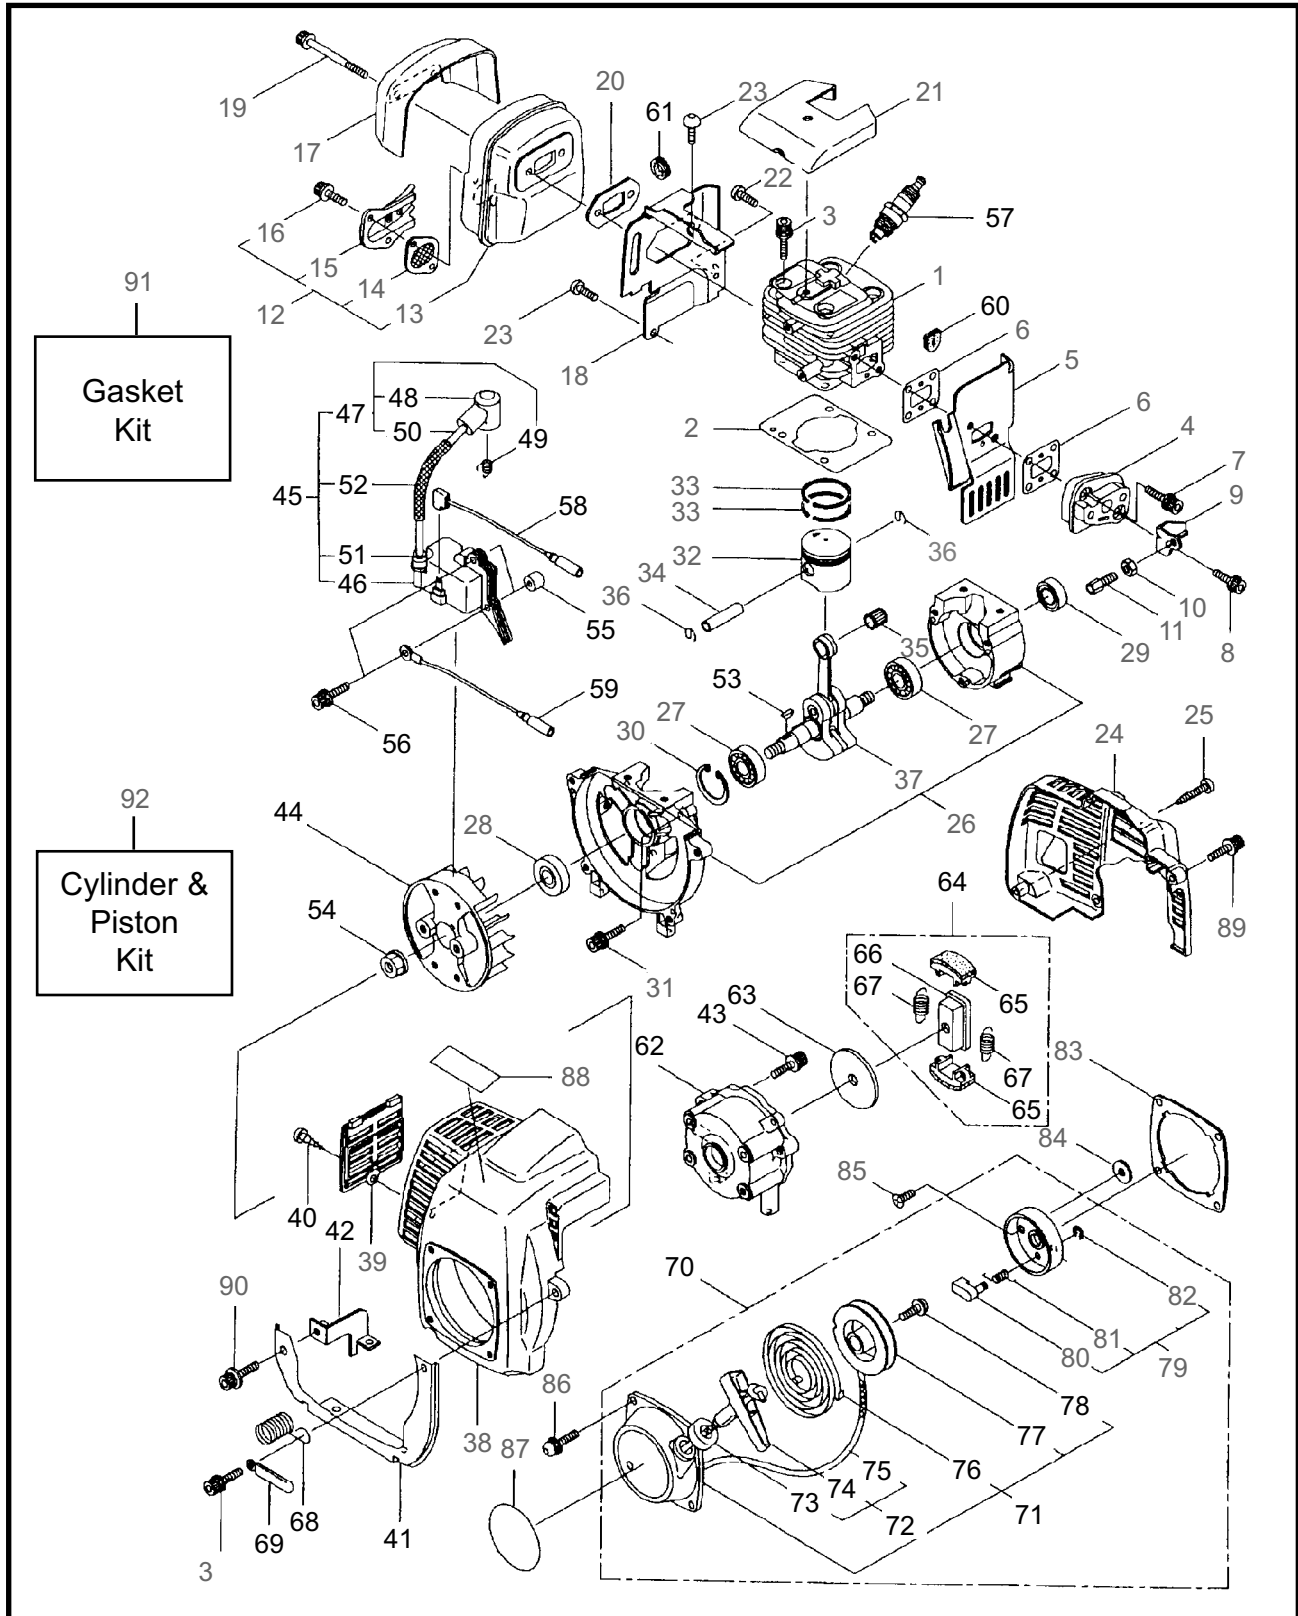

ENGINE

REF #	PART #	DESCRIPTION	Q'TY.	NOTES
40	268390	Tapping Screw	1	4x14
41	268590	Plate	1	
42	268591	Stay	1	
43	261607	Cap Screw	4	M5x16
44	268039	Rotor/Fan	1	
45	268041	Ignition Coil Ass'y	1	Incl. 46-52
46	268040	Coil	1	
47	268042	Spark Plug Wire Ass'y	1	Incl. 48-50
48	261074	Plug Boot	1	
49	261075	Connector	1	
50	268043	Spark Plug Wire	1	
51	261072	Cap	1	
52	268584	Insulator	1	
53	261076	Woodruff Key	1	
54	261417	Nut, Rotor	1	M8
55	268380	Spacer	2	
56	261256	Cap Screw	2	M4x25
57	261200	Spark Plug	1	NGK BPM6Y
58(a)	261772	Lead	1	HT2320/HT2320L
58(b)	268932	Lead	1	HT2320DR
59(a)	268882	Lead	1	HT2320/HT2320L
59(b)	265269	Lead	1	HT2320DR
60	261202	Grommet	1	
61	268036	Grommet	1	
62	268581	Clutch Case	1	
63	264646	Washer	1	
64	264959	Clutch Ass'y	1	Incl. 65-67
65	264960	Clutch Shoe	2	(2) required
66	264963	Clutch Boss	1	
67	264964	Spring	2	(2) required
68	268592	Clamp	1	
69	264588	Clamp	1	HT2320/HT230L
70	268668	Recoil Starter Ass'y	1	Incl. 71-82
71	268669	Starter Ass'y	1	Incl. 72-78
72	268813	Rope Ass'y	1	Incl. 73-75
73	268670	Damper	1	
74	267219	Starter Grip	1	
75	268201	Starter Rope	1	
76	267214	Spiral Spring	1	
77	268050	Pulley	1	
78	267213	Screw	1