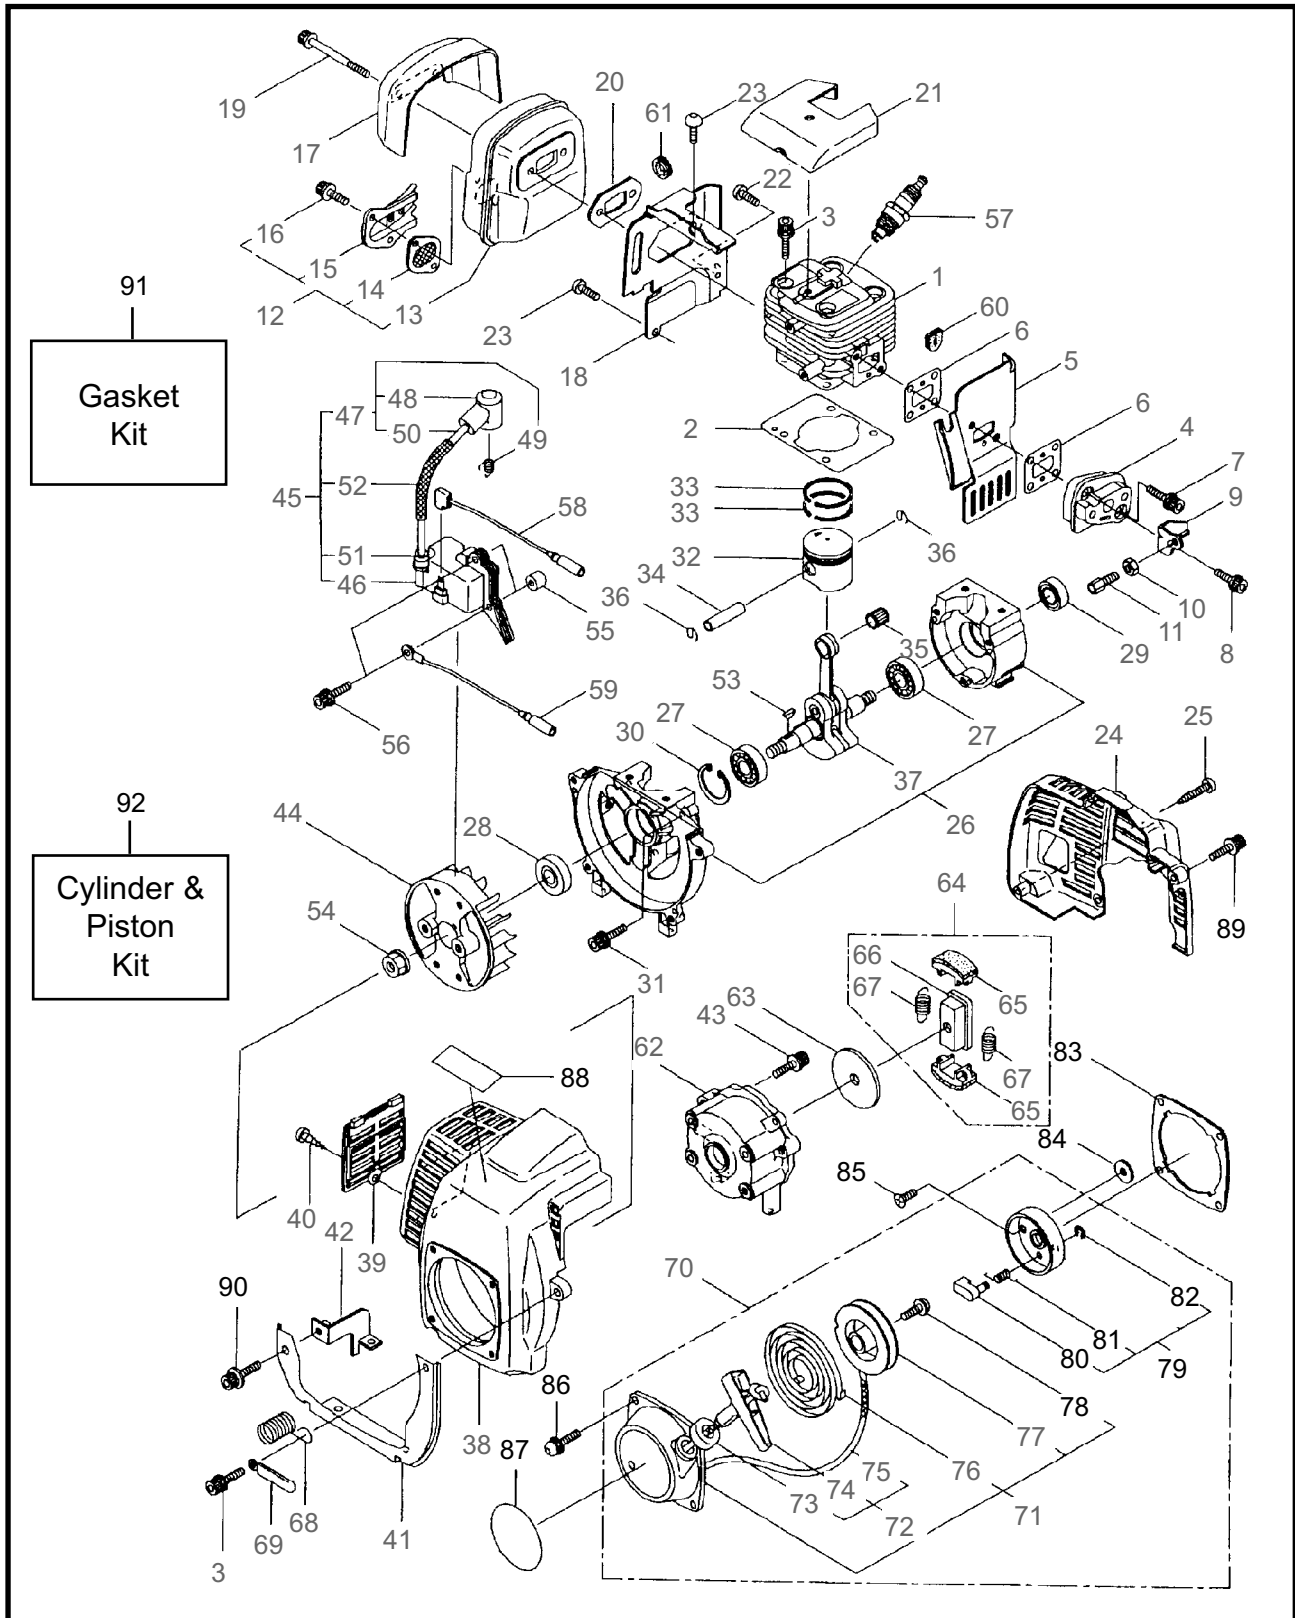

ENGINE

REF #	PART #	DESCRIPTION	Q'TY.	NOTES
79	264085	Starter Pawl Ass'y	1	Incl. 80-82
80	261630	Pawl	1	
81	261631	Return Spring	1	
82	020299	E-Ring	1	
83	268671	Plate	1	
84	261189	Washer	2	
85	264535	Screw	2	M6x20
86	264807	Cap Screw	1	M5x16
87(a)	268845	Label	1	HT2320
87(b)	269034	Label	1	HT2320DR
88	268518	Label	1	MARUYAMA
89	265107	Cap Screw	2	M4x10
90	268940	Screw	1	M5x18
91	636697	Gasket Kit	1	Incl. 2,6,20
92	634608	Cylinder & Piston Kit	1	Incl. 1,2,6,20,32-36