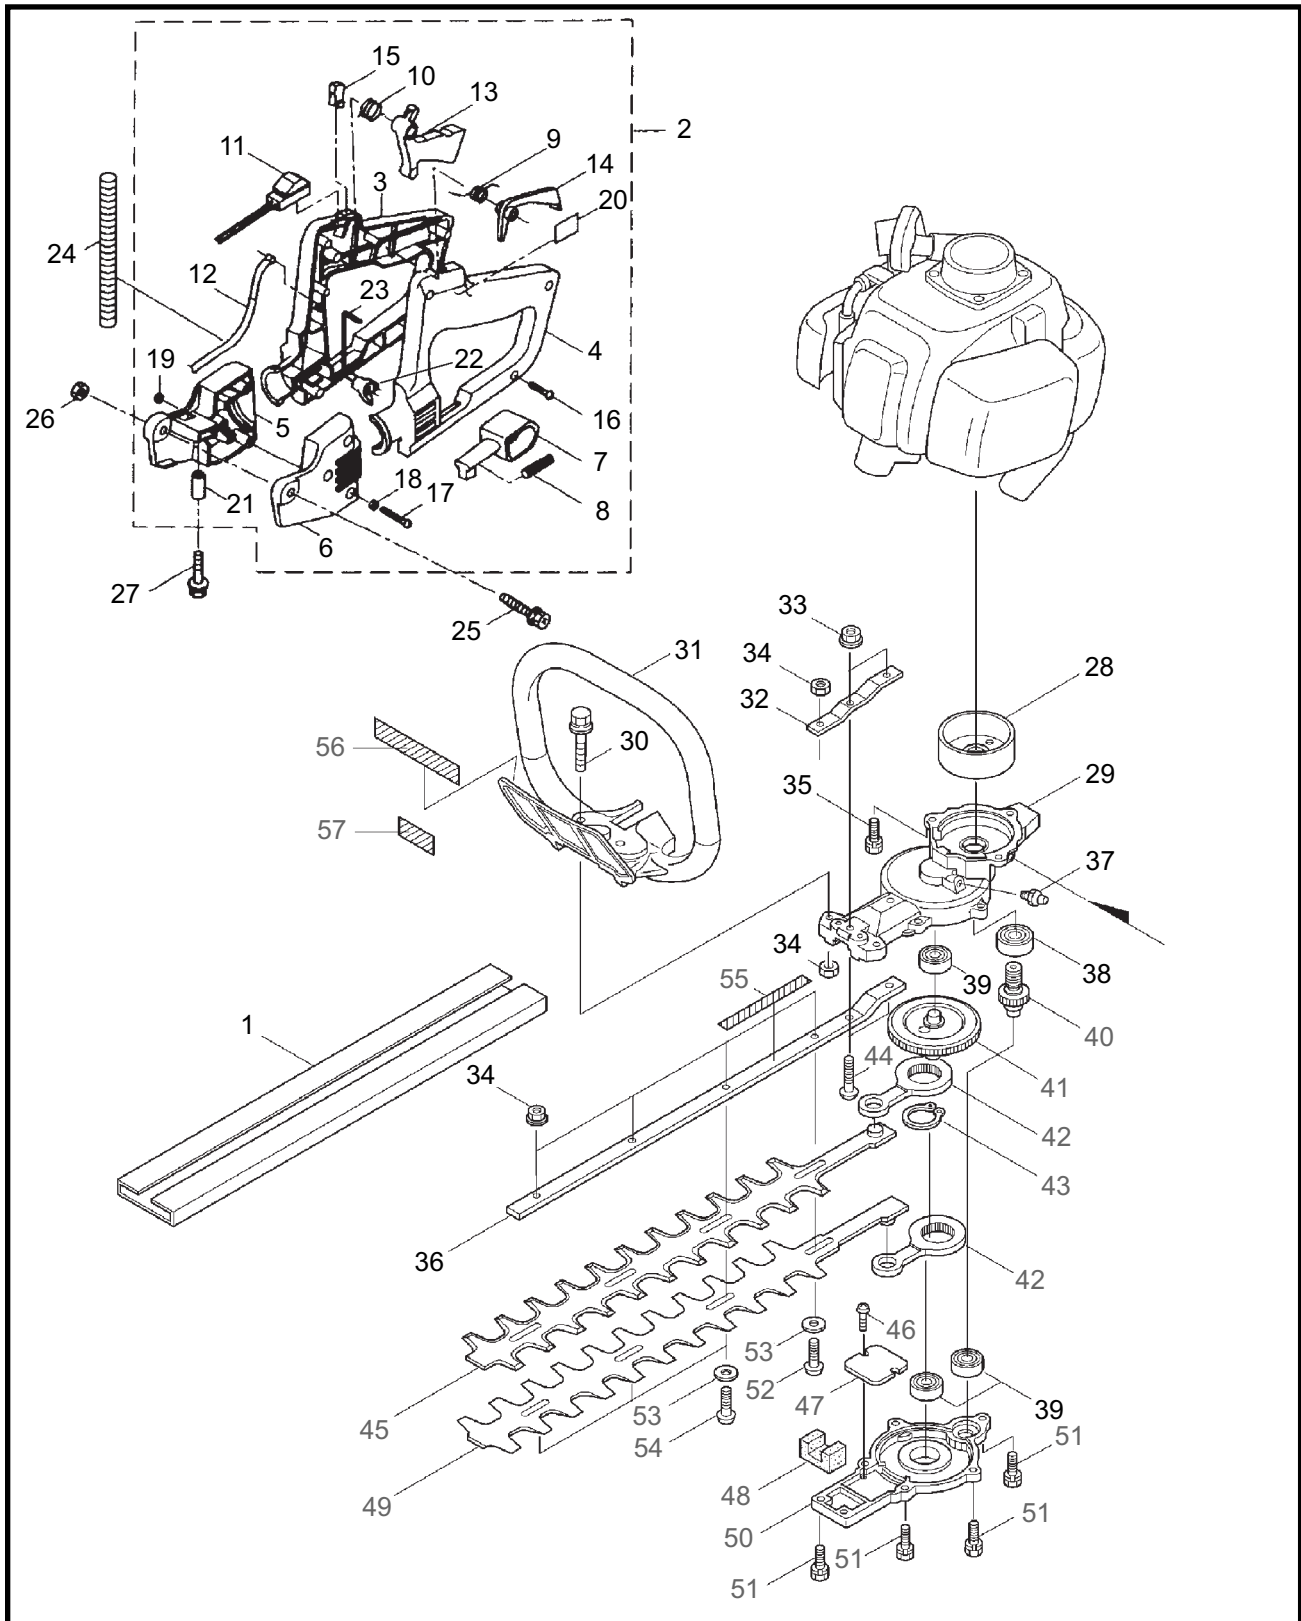

4 ILLUSTRATED PARTS LIST
HT2320/HT2320L

MAIN BODY

REF #	PART #	DESCRIPTION	Q'TY.	NOTES
37	270031	Bolt	2	M6x25
38	270602	Left Handle Ass'y	1	Incl. 39,40
39	270603	Left Handle	1	
40	270604	Throttle Trigger Ass'y	1	
41	580808	Band	2	
42	991931	Screw	2	M5x20
43	591449	Label	1	
44	591450	Label	1	
45	991911	Plate	1	
46	587304	Reinforcing Plate	1	HT2320L
47	270031	Bolt	1	HT2320L

6 ILLUSTRATED PARTS LIST
HT2320DR

MAIN BODY

REF #	PART #	DESCRIPTION	Q'TY.	NOTES
1	217677	Cover of Blade	1	
2	270614	Rear Handle Ass'y	1	Incl. 3-23
3	270468	Rear Handle (R)	1	
4	270469	Rear Handle (L)	1	
5	270397	Handle Stay (R)	1	
6	270398	Handle Stay (L)	1	
7	270470	Lock Lever	1	
8	270400	Spring	1	
9	270401	Spring	1	
10	270402	Spring	1	
11	270616	Switch, Stop	1	
12	270617	Cable Comp.	1	
13	270472	Lever	1	
14	270406	Stop Lever	1	
15	270618	Stopper	1	
16	270408	Screw	5	
17	270409	Screw	3	
18	270410	Washer	3	
19	997271	Nut	3	M4
20	270085	Label	1	
21	270424	Spacer	1	
22	270473	Lock Lever Stopper	1	
23	270474	Rod	1	
24	270615	Tube	1	
25	270420	Screw	1	
26	997253	Nut	1	M6
27	270120	Bolt	1	M6x40
28	270021	Drum	1	
29	584661	Upper Case	1	
30	270029	Bolt	2	M6x35
31	582441	Front Handle	1	
32	991973	Reinforcing Plate	1	
33	997244	Flange Nut	2	M5
34	991941	U-Nut	6	M6
35	270030	Bolt	2	M6x20
36	581912	Guide Plate	1	
37	991937	Grease Nipple	1	M6
38	580767	Bearing	1	#6001 2RS
39	270423	Bearing	3	