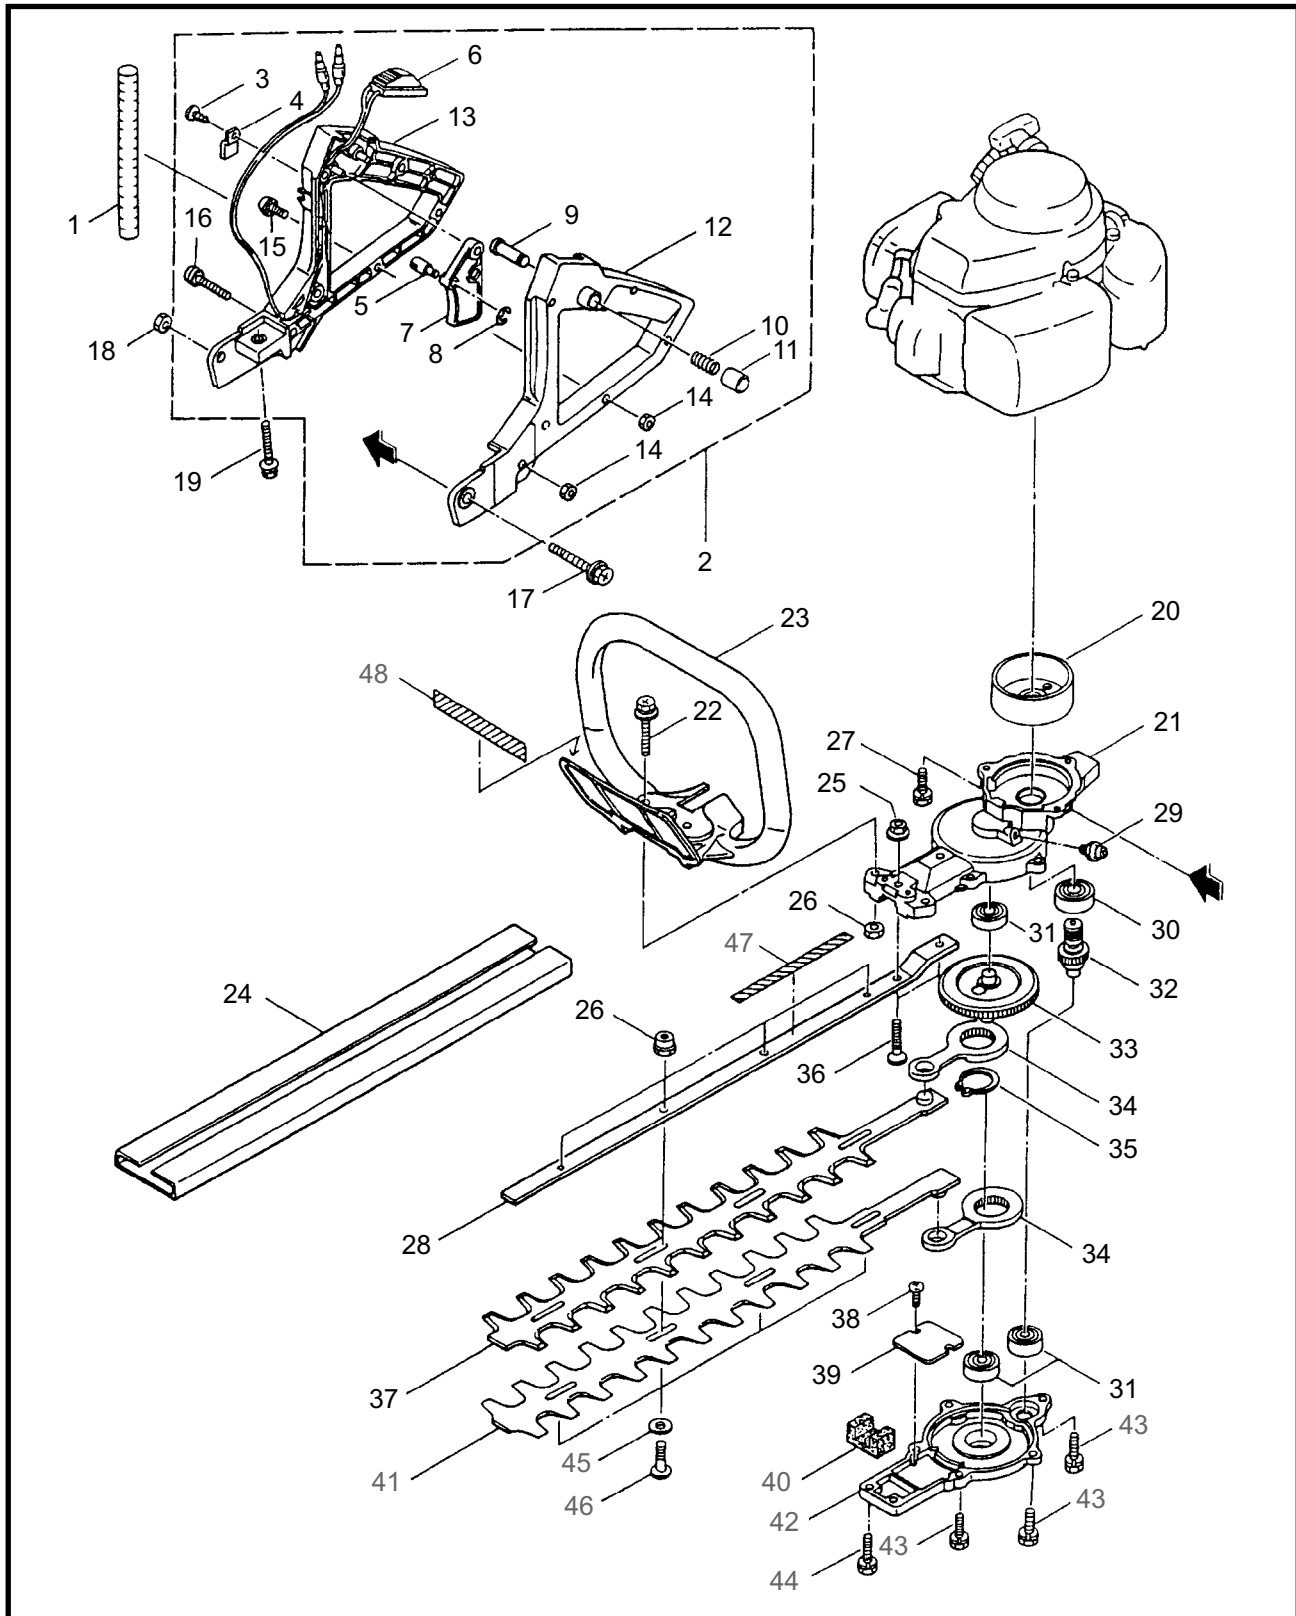

4 ILLUSTRATED PARTS LIST
HT2300/HT2300L

MAIN BODY

REF #	PART #	DESCRIPTION	Q'TY.	NOTES
36	270028	Collar	2	
37	270027	Washer	4	
38	270031	Bolt	2	M6x25
39	591447	Left Handle	1	
40	577134	Handle Rubber	1	
41	580808	Cord Band	1	
42	270068	Switch Ass'y	1	
43	991954	Screw	1	M5x25
44	012501	Spring Washer	1	M5
45	991938	Nut	1	M5
46	991931	Screw	2	M5x20
47	591449	Label	1	
48	591450	Label	1	
49	591464	Plate	1	
50	580782	Blade Cover	1	HT2300
50	270069	Blade Cover	1	HT2300L

6 ILLUSTRATED PARTS LIST
HT2300DL

MAIN BODY

REF #	PART #	DESCRIPTION	Q'TY.	NOTES
1	270023	Tube	1	
2	270146	Rear Handle Ass'y	1	Incl. 3-16
3	997258	Screw	1	M4x10
4	997259	Holder, Cable	1	
5	997260	Swivel	1	
6	270145	Switch, Stop	1	
7	997262	Lever, Throttle	1	
8	997263	E-Ring	1	
9	997264	Pin, Lever	1	
10	997265	Spring	1	
11	997266	Fixing Knob	1	
12	270147	Rear Handle (L)	1	
13	270099	Rear Handle (R)	1	
14	997271	Nut	6	M4
15	997268	Screw	5	M4x16
16	997269	Screw	1	M4x30
17	270119	Screw	1	M6x50
18	997253	Nut	1	M6
19	270120	Screw	1	M6x40
20	270021	Drum	1	
21	584661	Upper Case	1	
22	270029	Bolt	1	M6x35
23	582441	Front Nut	2	M5
24	217677	Blade Shield	1	
25	997244	Flange Nut	2	M5
26	991941	U-Nut	6	M6
27	270030	Bolt	2	M6x20
28	581912	Guide Plate	1	
29	991937	Grease Nipple	1	M6
30	580767	Bearing	1	#6001 2RS
31	580768	Bearing	3	#608Z
32	584666	Pinion	1	
33	591443	Crank Comp	1	
34	997282	Rod Ass'y	2	
35	580777	Snap Ring	1	
36	997284	Screw	2	M5x16
37	581913	Upper Blade	1	
38	991924	Screw	2	M3x5
39	991919	Plate, Rod Slide	1	