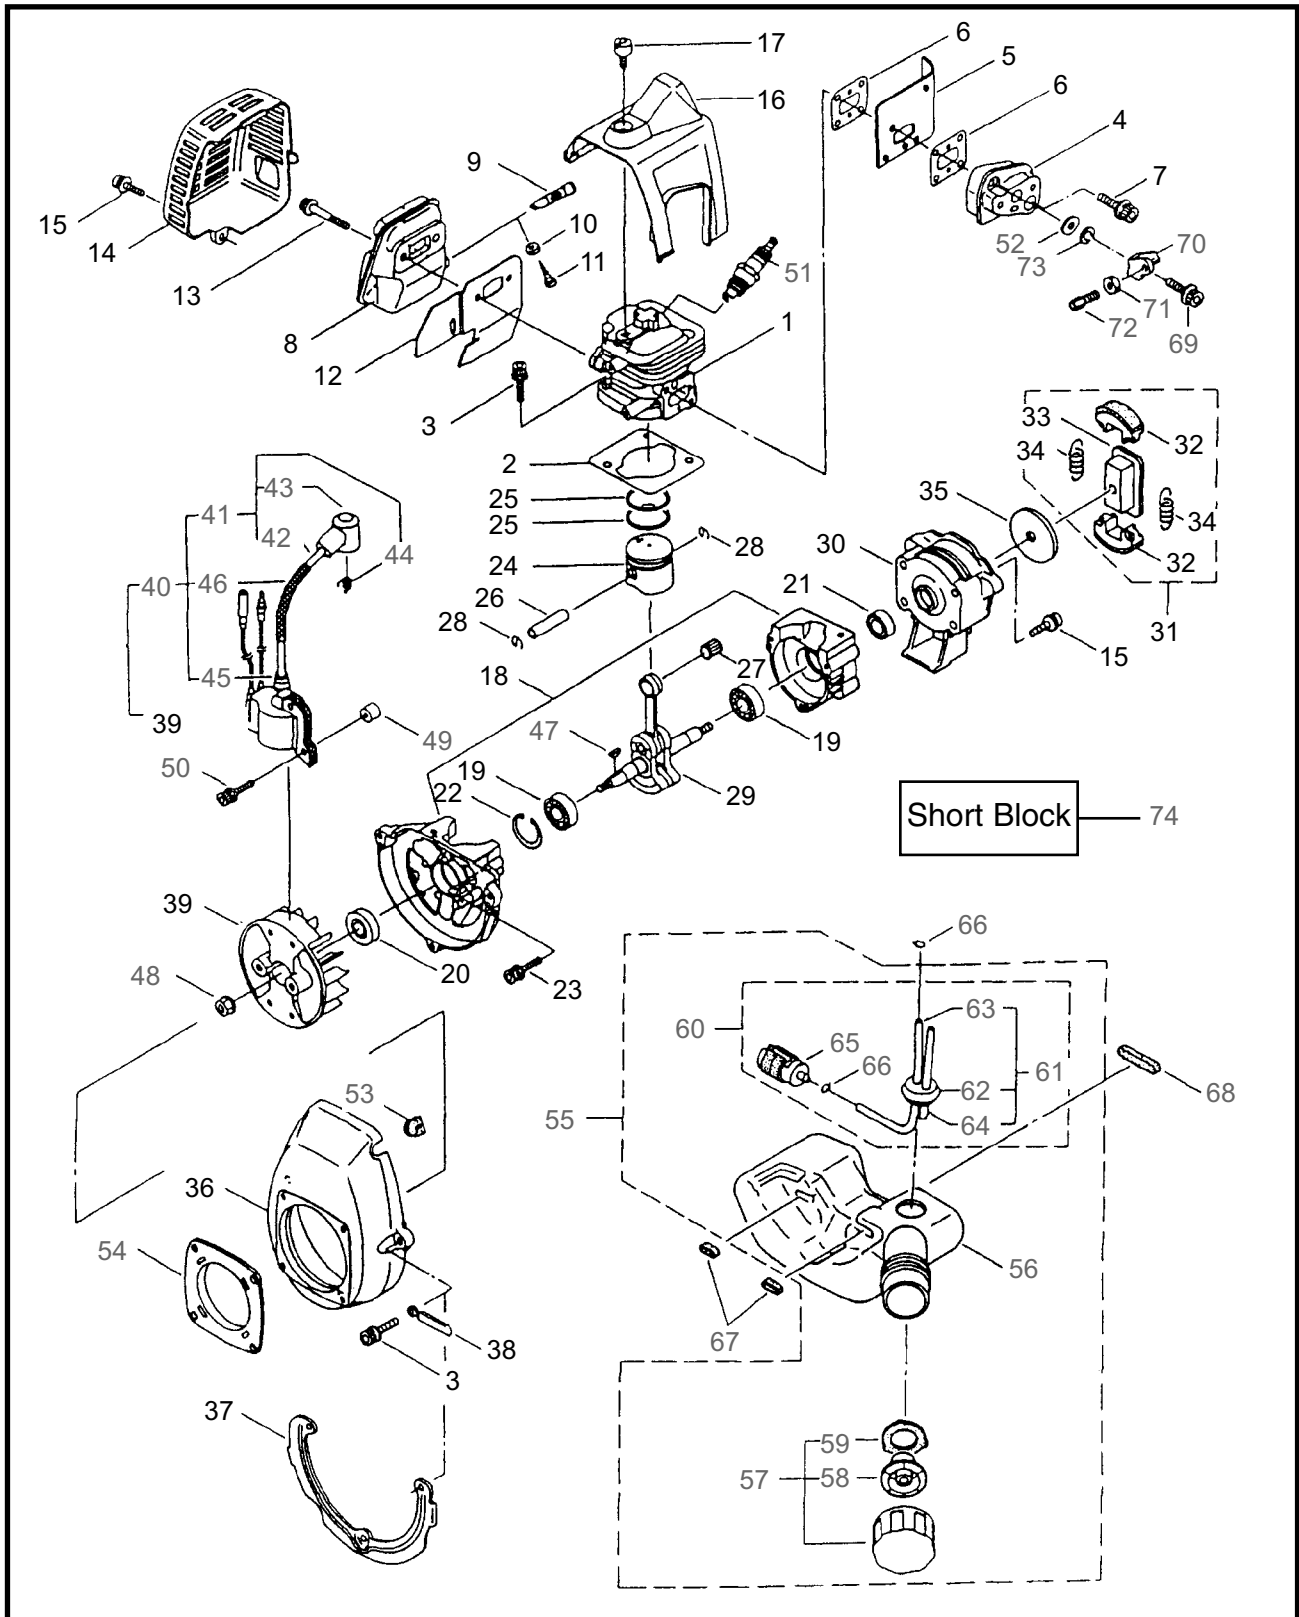

ENGINE AND FUEL TANK

REF #	PART #	DESCRIPTION	Q'TY.	NOTES
1	263768	Cylinder	1	
2	263770	Gasket	1	
3	261250	Bolt	5	M5x20
4	265802	Insulator	1	
5	265794	Air Duct	1	
6	261171	Gasket	2	
7	265924	Cap Screw	1	M5x25
8	264729	Muffler	1	
9	262388	Spark Arrester	1	
10	264857	Washer	1	
11	089530	Screw	1	M3x10
12	263777	Gasket	1	
13	264223	Cap Screw	2	M5x40
14	263802	Muffler Cover	1	
15	261607	Bolt	5	M5x16
16	264670	Cylinder Cover	1	
17	265742	Knob	1	
18	264542	Crank Case	1	
19	261181	Bearing	2	#6000C3
20	262712	Oil Seal	1	
21	261120	Oil Seal	1	
22	054676	Snap Ring	1	
23	261246	Cap Screw	3	M5x25
24	266467	Piston	1	
25	264891	Piston Ring	2	
26	261036	Piston Pin	1	
27	263957	Bearing, Needle	1	
28	261576	Circlip	2	
29	264643	Crankshaft	1	
30	264585	Clutch Case	1	
31	264959	Clutch Ass'y	1	Incl. 32-34
32	264960	Clutch Shoe	2	
33	264963	Clutch Boss	1	
34	264964	Spring	2	
35	264646	Washer	1	
36	263799	Fan Cover	1	
37	265972	Plate	1	
38	264588	Clamp	1	
39	263570	Rotor/Fan	1