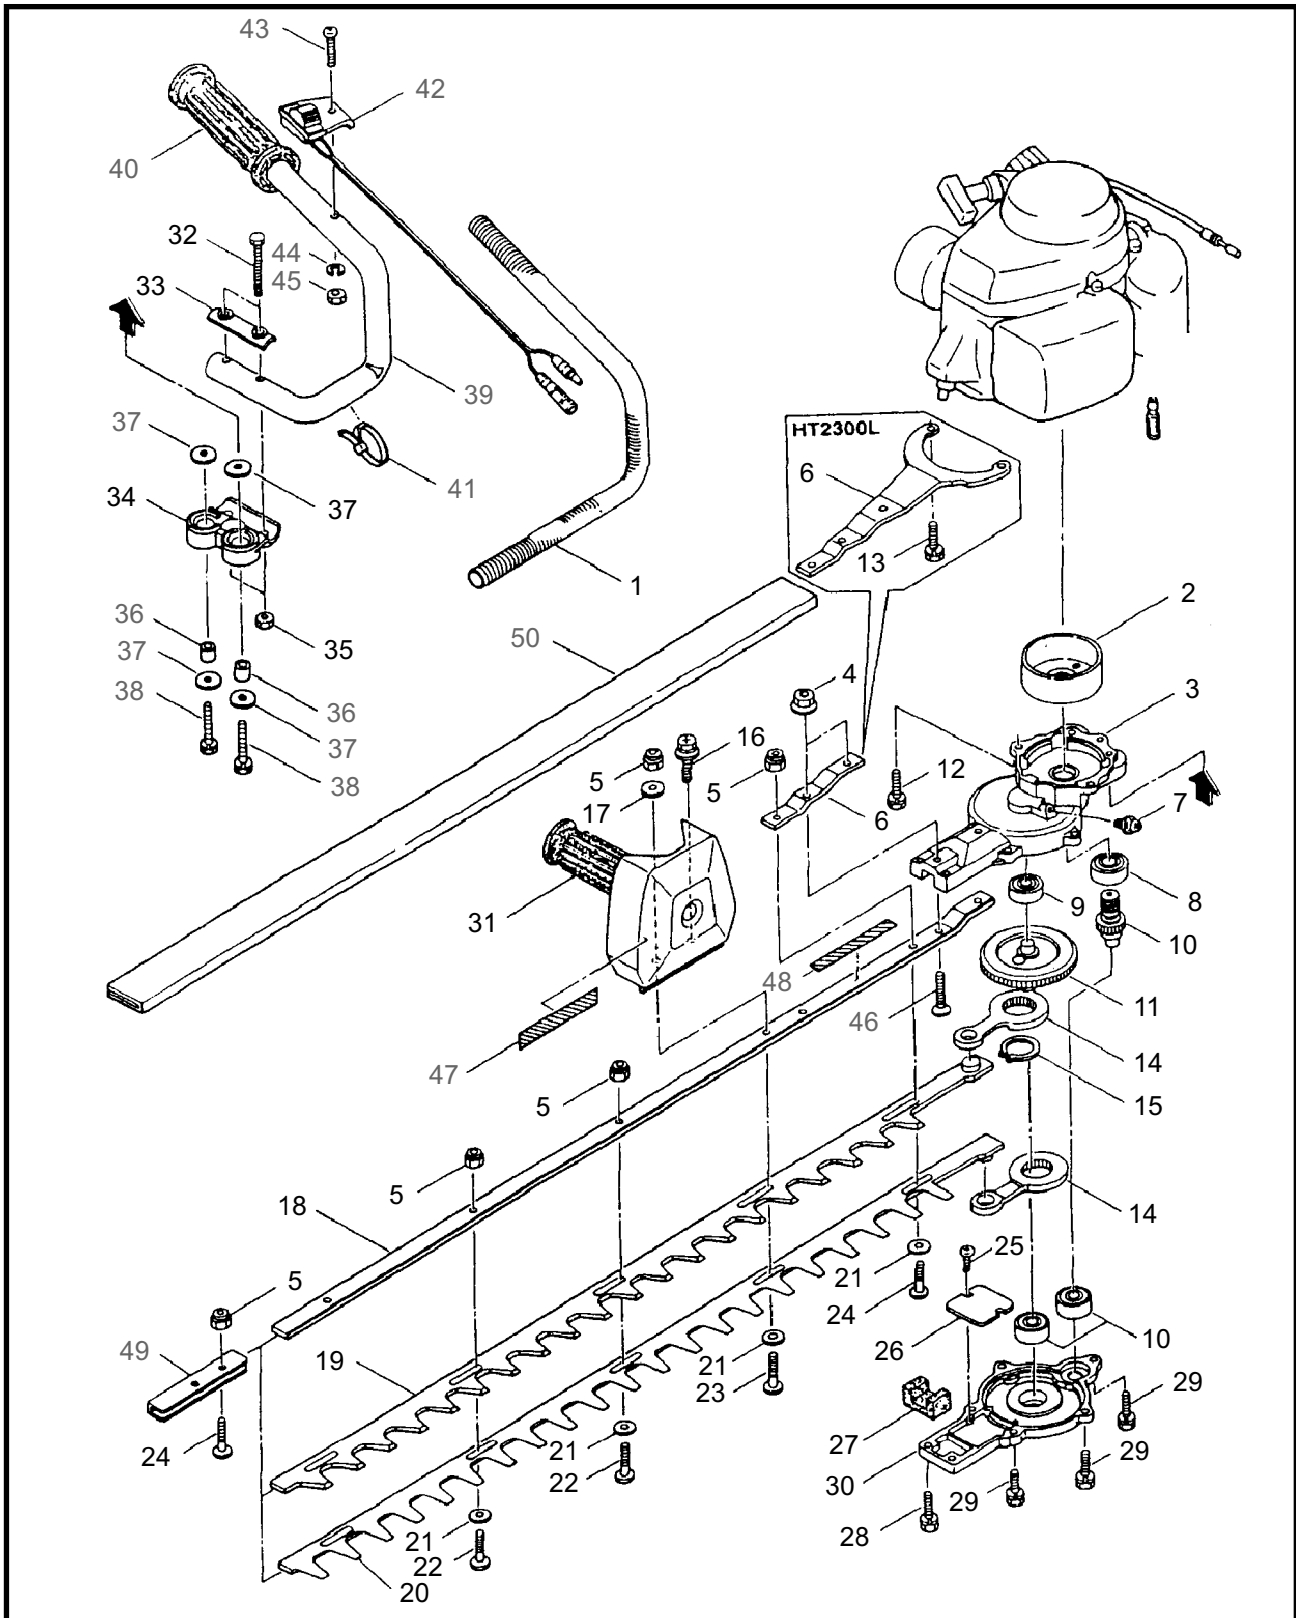

2 ILLUSTRATED PARTS LIST
HT2300/HT2300L

MAIN BODY

REF #	PART #	DESCRIPTION	Q'TY.	NOTES
1	580812	Corrugated Tube	1	
2	270021	Drum	1	
3	591444	Upper Case	1	
4	997244	Flange Nut	2	M5
5	991941	U-Nut	5 (7)	M6 (HT2300L)
6	991973	Reinforcing Plate	1	HT2300
6	587304	Reinforcing Plate	1	HT2300L
7	991937	Grease Nipple	1	M6
8	580767	Bearing	1	#6001 2RS
9	580768	Bearing	3	#608Z
10	584666	Pinion	1	
11	591443	Crank Comp	1	
12	270030	Bolt	1	M6x20
13	270031	Bolt	2	M6x25
14	997282	Rod Ass'y	2	
15	580777	Snap Ring	1	
16	270121	Screw	1	M6x18
17	991964	Washer	1	
18	577131	Guide Plate	1	HT2300
18	580815	Guide Plate	1	HT2300L
19	991916	Upper Blade	1	HT2300
19	591445	Upper Blade	1	HT2300L
20	991917	Lower Blade	1	HT2300
20	591446	Lower Blade	1	HT2300L
21	991913	Washer	6	
22	991914	Screw	4	M6x19
23	991918	Screw	2 (4)	(HT2300L)
24	991912	Screw	2	M6x22
25	991924	Screw	2	M3x5
26	991919	Plate, Rod Slide	1	
27	997286	Felt	1	
28	580790	Bolt	2	M5x20
29	580791	Bolt	5	M5x16
30	997288	Lower Case	1	
31	591463	Right Handle Ass'y	1	Incl. Grip
32	580796	Bolt	2	M5x30
33	577133	Handle Fitting	1	
34	577136	Handle Bracket	1	
35	991938	Nut	2	M5

4 ILLUSTRATED PARTS LIST
HT2300/HT2300L

MAIN BODY

REF #	PART #	DESCRIPTION	Q'TY.	NOTES
36	270028	Collar	2	
37	270027	Washer	4	
38	270031	Bolt	2	M6x25
39	591447	Left Handle	1	
40	577134	Handle Rubber	1	
41	580808	Cord Band	1	
42	270068	Switch Ass'y	1	
43	991954	Screw	1	M5x25
44	012501	Spring Washer	1	M5
45	991938	Nut	1	M5
46	991931	Screw	2	M5x20
47	591449	Label	1	
48	591450	Label	1	
49	591464	Plate	1	
50	580782	Blade Cover	1	HT2300
50	270069	Blade Cover	1	HT2300L