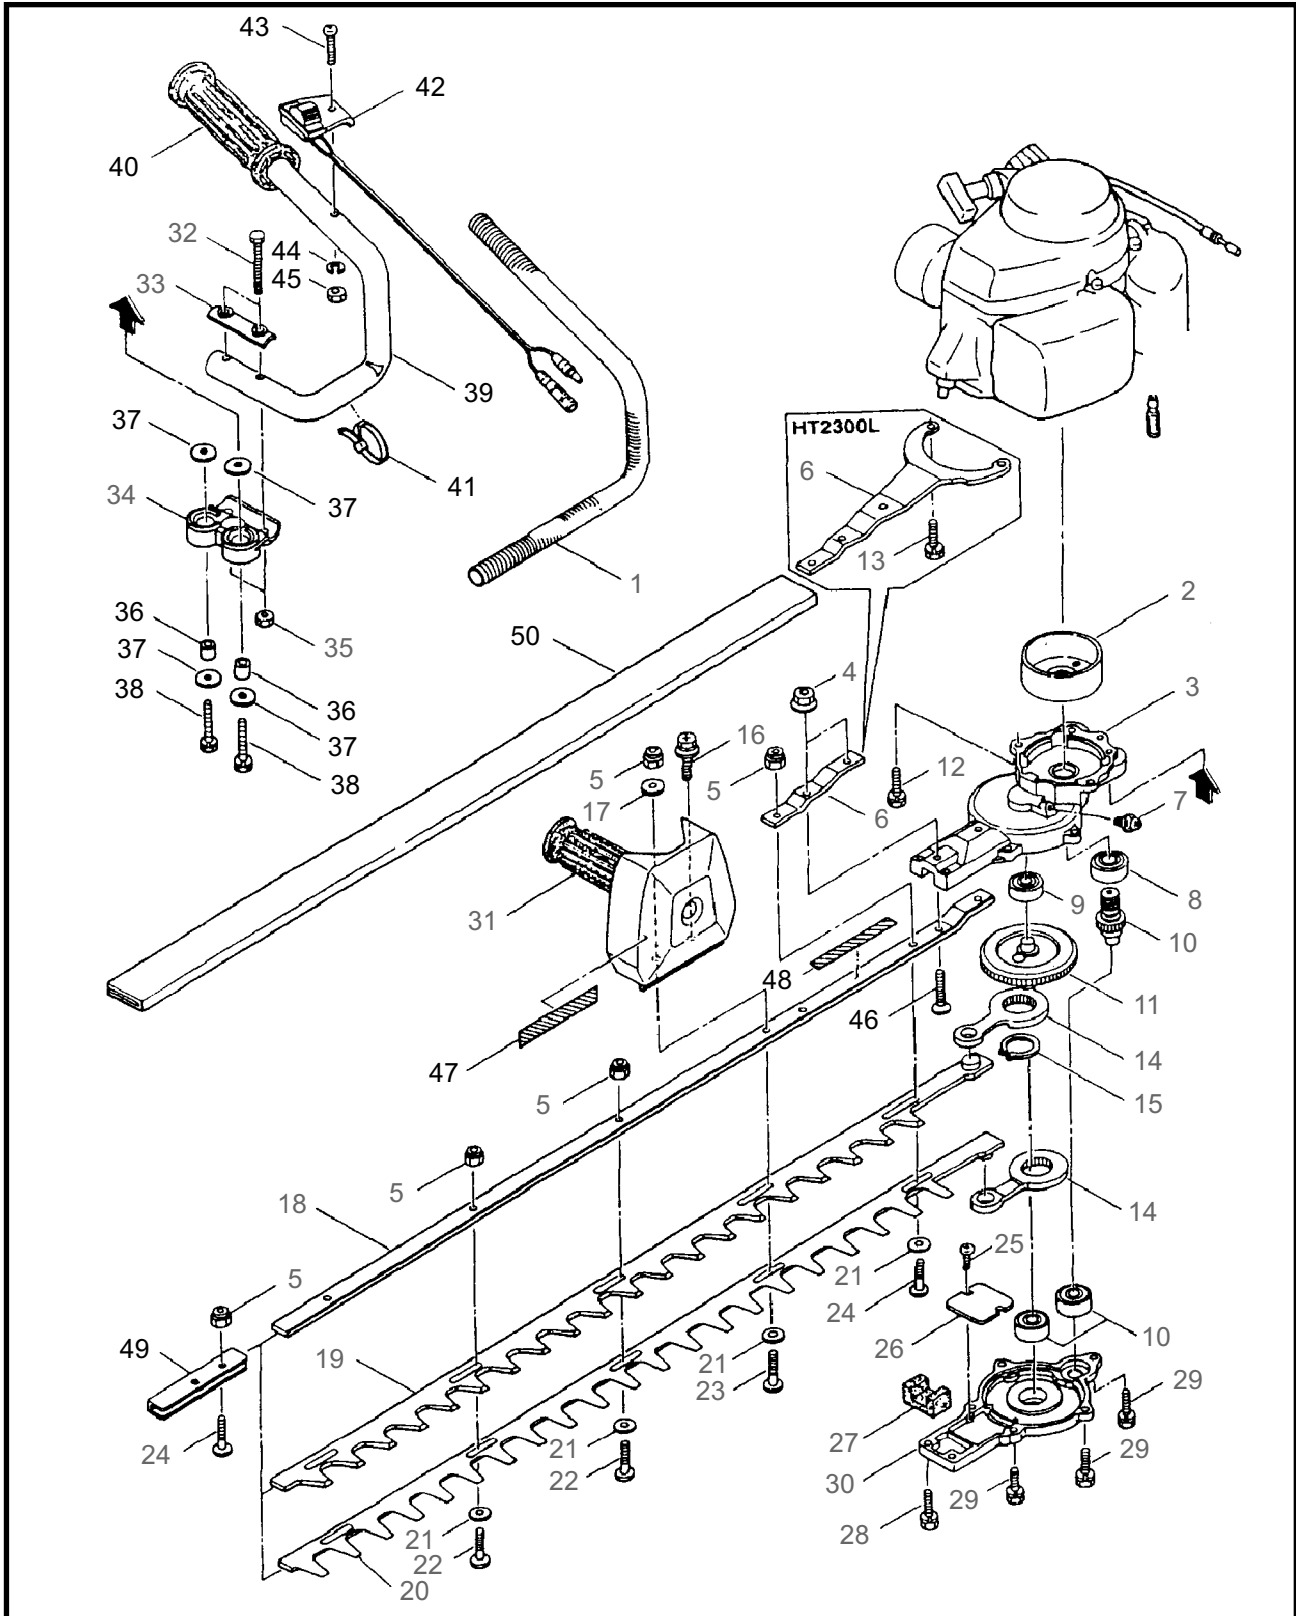

2 ILLUSTRATED PARTS LIST
HT2300/HT2300L

MAIN BODY

REF #	PART #	DESCRIPTION	Q'TY.	NOTES
1	580812	Corrugated Tube	1	
2	270021	Drum	1	
3	591444	Upper Case	1	
4	997244	Flange Nut	2	M5
5	991941	U-Nut	5 (7)	M6 (HT2300L)
6	991973	Reinforcing Plate	1	HT2300
6	587304	Reinforcing Plate	1	HT2300L
7	991937	Grease Nipple	1	M6
8	580767	Bearing	1	#6001 2RS
9	580768	Bearing	3	#608Z
10	584666	Pinion	1	
11	591443	Crank Comp	1	
12	270030	Bolt	1	M6x20
13	270031	Bolt	2	M6x25
14	997282	Rod Ass'y	2	
15	580777	Snap Ring	1	
16	270121	Screw	1	M6x18
17	991964	Washer	1	
18	577131	Guide Plate	1	HT2300
18	580815	Guide Plate	1	HT2300L
19	991916	Upper Blade	1	HT2300
19	591445	Upper Blade	1	HT2300L
20	991917	Lower Blade	1	HT2300
20	591446	Lower Blade	1	HT2300L
21	991913	Washer	6	
22	991914	Screw	4	M6x19
23	991918	Screw	2 (4)	(HT2300L)
24	991912	Screw	2	M6x22
25	991924	Screw	2	M3x5
26	991919	Plate, Rod Slide	1	
27	997286	Felt	1	
28	580790	Bolt	2	M5x20
29	580791	Bolt	5	M5x16
30	997288	Lower Case	1	
31	591463	Right Handle Ass'y	1	Incl. Grip
32	580796	Bolt	2	M5x30
33	577133	Handle Fitting	1	
34	577136	Handle Bracket	1	
35	991938	Nut	2	M5

4 ILLUSTRATED PARTS LIST
HT2300/HT2300L

MAIN BODY

REF #	PART #	DESCRIPTION	Q'TY.	NOTES
36	270028	Collar	2	
37	270027	Washer	4	
38	270031	Bolt	2	M6x25
39	591447	Left Handle	1	
40	577134	Handle Rubber	1	
41	580808	Cord Band	1	
42	270068	Switch Ass'y	1	
43	991954	Screw	1	M5x25
44	012501	Spring Washer	1	M5
45	991938	Nut	1	M5
46	991931	Screw	2	M5x20
47	591449	Label	1	
48	591450	Label	1	
49	591464	Plate	1	
50	580782	Blade Cover	1	HT2300
50	270069	Blade Cover	1	HT2300L