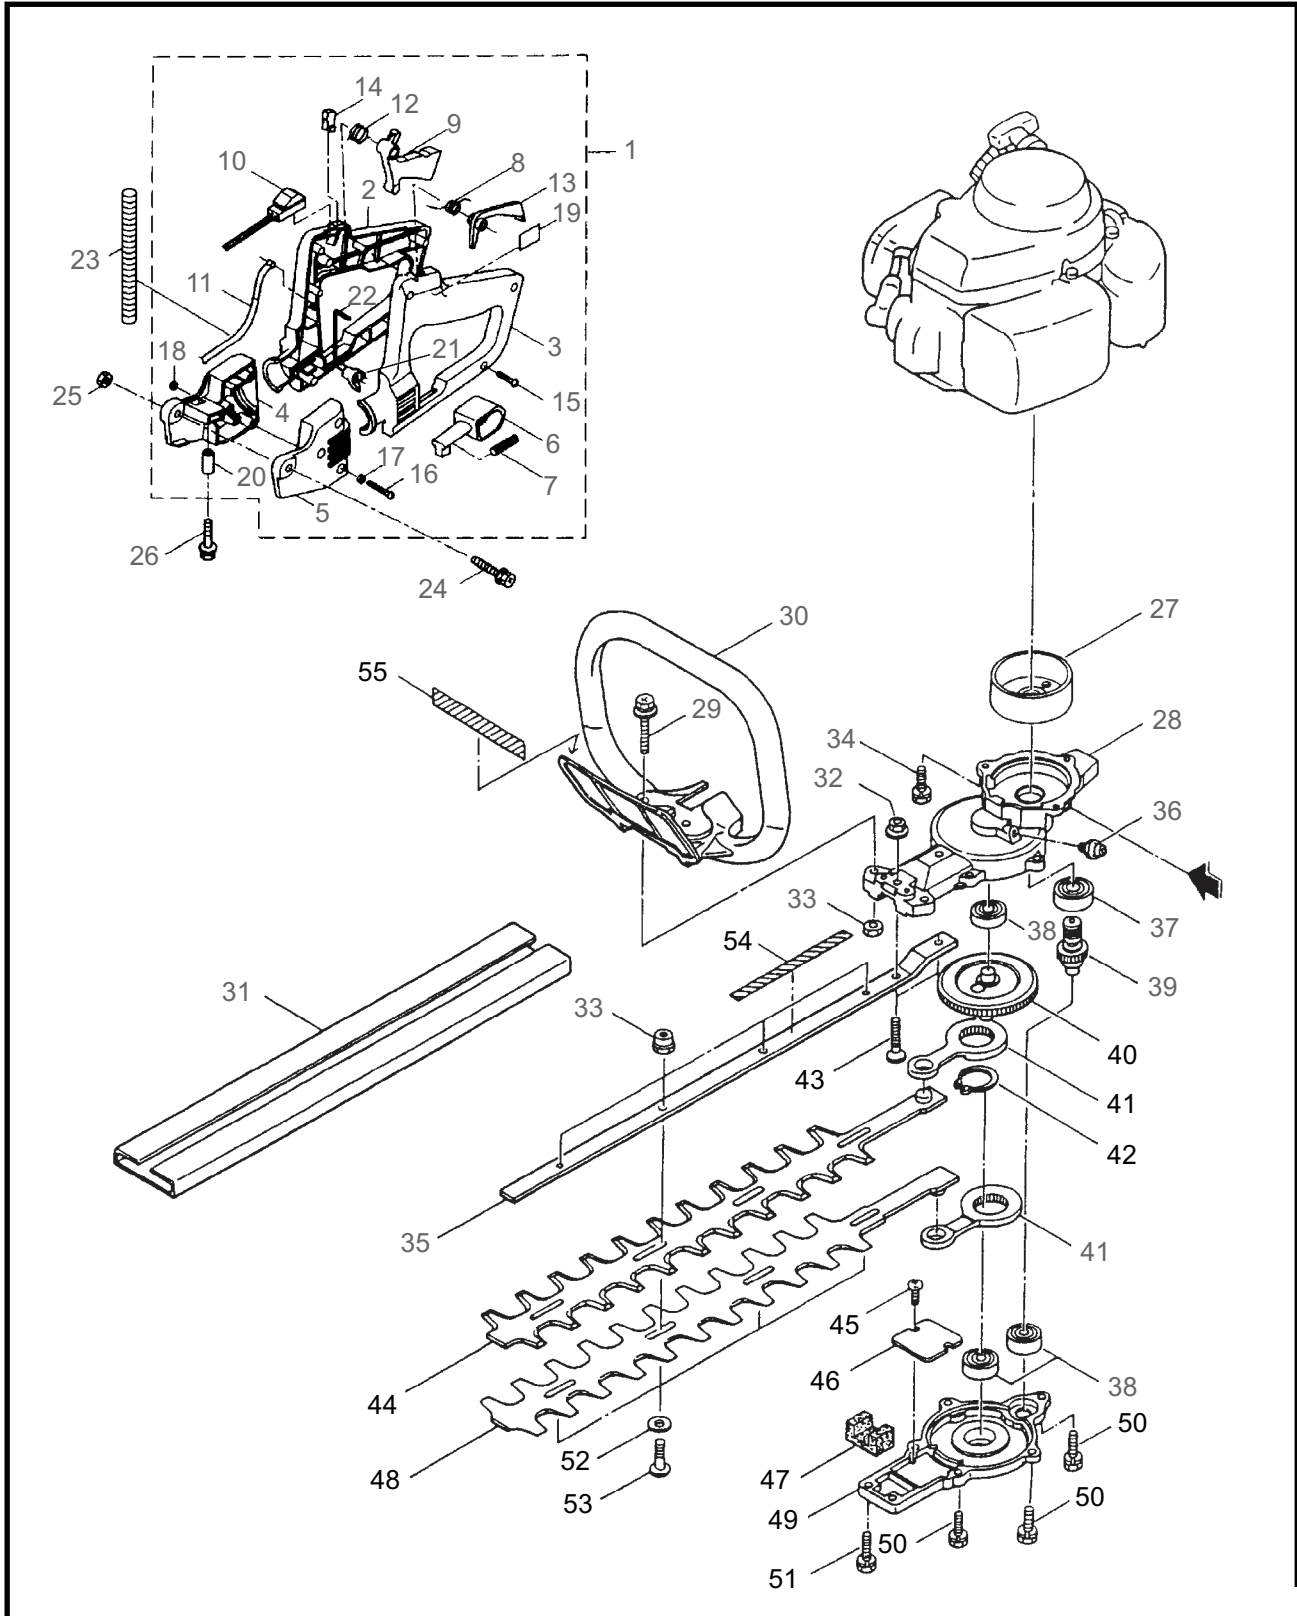

MAIN BODY

REF #	PART #	DESCRIPTION	Q'TY.	NOTES
40	591443	Crank Comp	1	
41	997282	Rod Ass'y	2	
42	580777	Snap Ring	1	S26
43	997284	Screw	2	M5x16
44	570687	Upper Blade	1	
45	991924	Screw	2	M3x5
46	991919	Plate, Rod Slide	1	
47	997286	Felt	1	
48	570688	Lower Blade	1	
49	997288	Lower Case	1	
50	580791	Bolt	5	M5x16
51	580790	Bolt	2	M5x20
52	991913	Washer	4	
53	991914	Screw	4	
54	591450	Label	1	
55	591449	Label	1