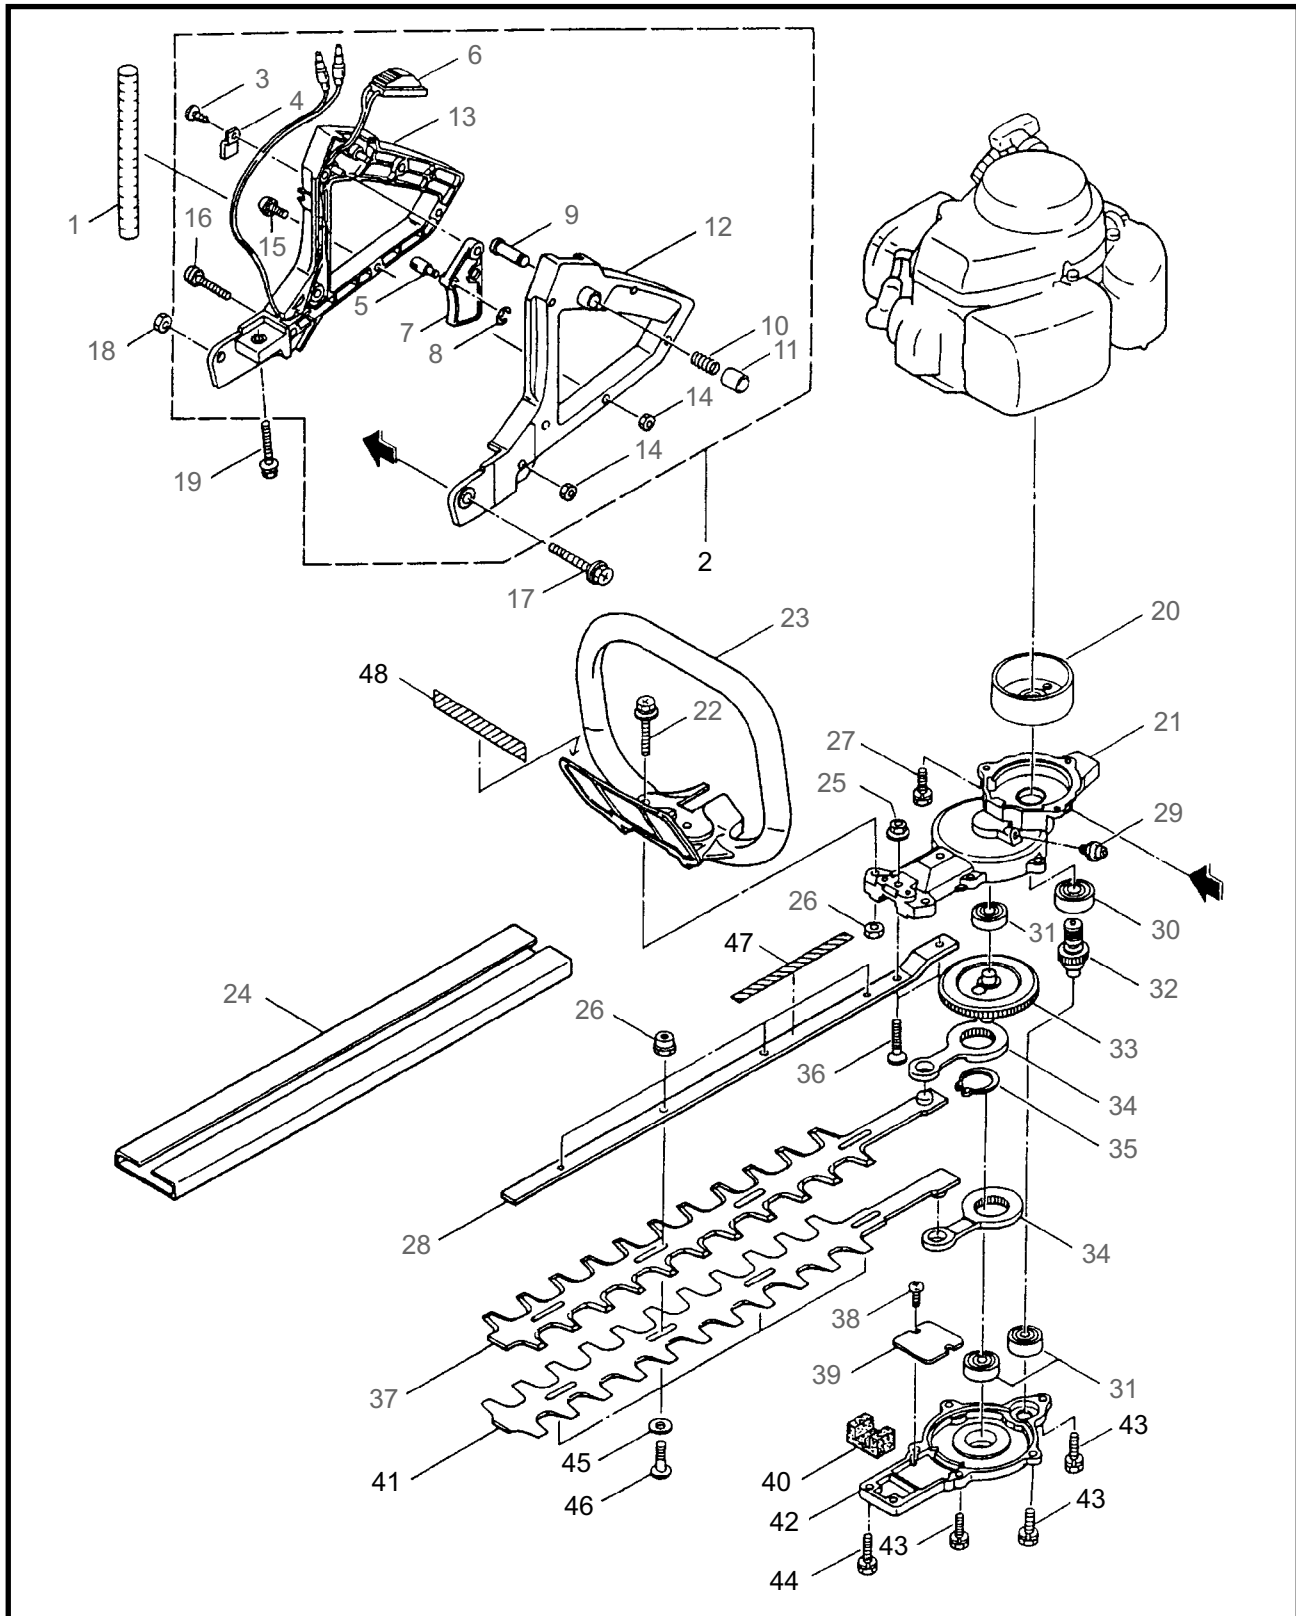

4 ILLUSTRATED PARTS LIST
HT2300/HT2300L

MAIN BODY

REF #	PART #	DESCRIPTION	Q'TY.	NOTES
36	270028	Collar	2	
37	270027	Washer	4	
38	270031	Bolt	2	M6x25
39	591447	Left Handle	1	
40	577134	Handle Rubber	1	
41	580808	Cord Band	1	
42	270068	Switch Ass'y	1	
43	991954	Screw	1	M5x25
44	012501	Spring Washer	1	M5
45	991938	Nut	1	M5
46	991931	Screw	2	M5x20
47	591449	Label	1	
48	591450	Label	1	
49	591464	Plate	1	
50	580782	Blade Cover	1	HT2300
50	270069	Blade Cover	1	HT2300L

6 ILLUSTRATED PARTS LIST
HT2300DL

MAIN BODY

REF #	PART #	DESCRIPTION	Q'TY.	NOTES
1	270023	Tube	1	
2	270146	Rear Handle Ass'y	1	Incl. 3-16
3	997258	Screw	1	M4x10
4	997259	Holder, Cable	1	
5	997260	Swivel	1	
6	270145	Switch, Stop	1	
7	997262	Lever, Throttle	1	
8	997263	E-Ring	1	
9	997264	Pin, Lever	1	
10	997265	Spring	1	
11	997266	Fixing Knob	1	
12	270147	Rear Handle (L)	1	
13	270099	Rear Handle (R)	1	
14	997271	Nut	6	M4
15	997268	Screw	5	M4x16
16	997269	Screw	1	M4x30
17	270119	Screw	1	M6x50
18	997253	Nut	1	M6
19	270120	Screw	1	M6x40
20	270021	Drum	1	
21	584661	Upper Case	1	
22	270029	Bolt	1	M6x35
23	582441	Front Nut	2	M5
24	217677	Blade Shield	1	
25	997244	Flange Nut	2	M5
26	991941	U-Nut	6	M6
27	270030	Bolt	2	M6x20
28	581912	Guide Plate	1	
29	991937	Grease Nipple	1	M6
30	580767	Bearing	1	#6001 2RS
31	580768	Bearing	3	#608Z
32	584666	Pinion	1	
33	591443	Crank Comp	1	
34	997282	Rod Ass'y	2	
35	580777	Snap Ring	1	
36	997284	Screw	2	M5x16
37	581913	Upper Blade	1	
38	991924	Screw	2	M3x5
39	991919	Plate, Rod Slide	1	

8 ILLUSTRATED PARTS LIST
HT2300DL

MAIN BODY

REF #	PART #	DESCRIPTION	Q'TY.	NOTES
40	997286	Felt	1	
41	570688	Lower Blade	1	
42	997288	Lower Case	1	
43	580791	Bolt	5	M5x16
44	580790	Bolt	2	M5x20
45	991913	Washer	4	
46	991914	Screw	4	
47	591450	Label	1	
48	591449	Label	1	