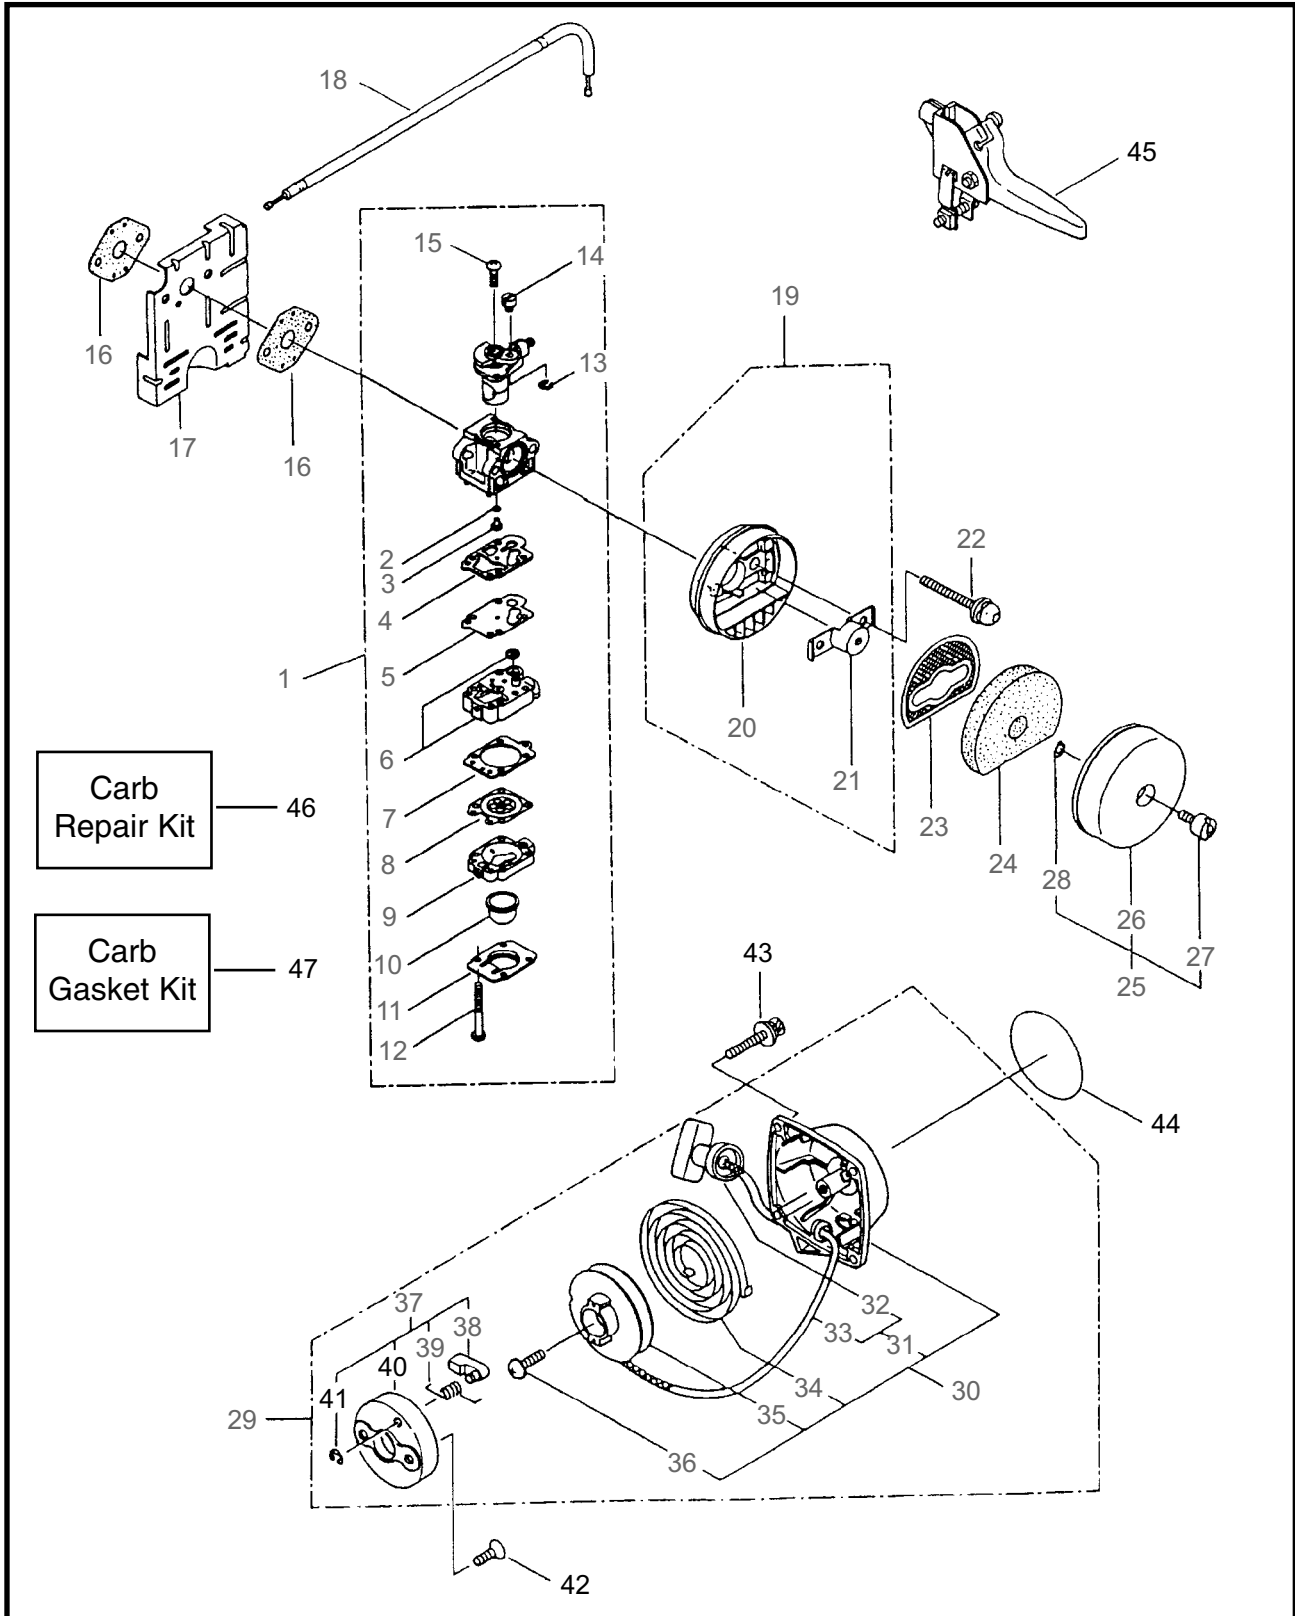

CARBURETOR

REF #	PART #	DESCRIPTION	Q'TY.	NOTES
1	266343	Carburetor Ass'y	1	
2	261871	O-Ring	1	
3	262121	Main Jet	1	#41
4	262995	Gasket	1	
5	262994	Diaphragm, Fuel Pump	1	
6	264155	Pump Body	1	
7	262993	Gasket	1	
8	261873	Diaphragm Ass'y	1	
9	262991	Purge Body	1	
10	261874	Primer	1	
11	262992	Cover Plate	1	
12	262996	Screw	1	
13	261876	E-Ring	1	
14	261658	Swivel	1	
15	264682	Screw	1	
16	261864	Gasket	1	
17	265973	Baffle Plate	1	
18	267007	Cable Comp	1	HT2300L
18	264604	Cable Comp	1	HT2300D
19	264721	Case Ass'y	1	Incl. 20,21
20	264722	Case Body	1	
21	263815	Stay	1	
22	264016	Cap Screw	2	M5x60
23	263801	Screen	1	
24	263819	Foam Element	1	
25	263817	Cover Ass'y	1	Incl. 26-28
26	263818	Cover	1	
27	265742	Knob	1	
28	261734	Clip	1	
29	264534	Recoil Starter Ass'y	1	Incl. 30-41
30	264083	Recoil Ass'y	1	Incl. 31-36
31	115096	Rope/Grip Ass'y	1	Incl. 32,33
32	261725	Starter Grip	1	
33	261627	Starter Rope	1	
34	261622	Spiral Spring	1	
35	261621	Reel	1	
36	262922	Spiral Spring	1	
37	264085	Starter Pawl Ass'y	1	Incl. 38-41
38	261630	Pawl	1	
39	261631	Return Spring	1	

CARBURETOR

REF #	PART #	DESCRIPTION	Q'TY.	NOTES
40	264086	Pawl Case	1	
41	020299	Snap Ring	1	
42	264535	Screw	4	M5x16
43	264807	Cap Screw	4	M5x16
44	266395	Label	1	HT2300L
44	266386	Label	1	HT2300D
45	264858	Throttle Trigger	1	HT2300L
46	840298	Carb Gasket Kit	1	
47	840295	Carb Repair Kit	1	