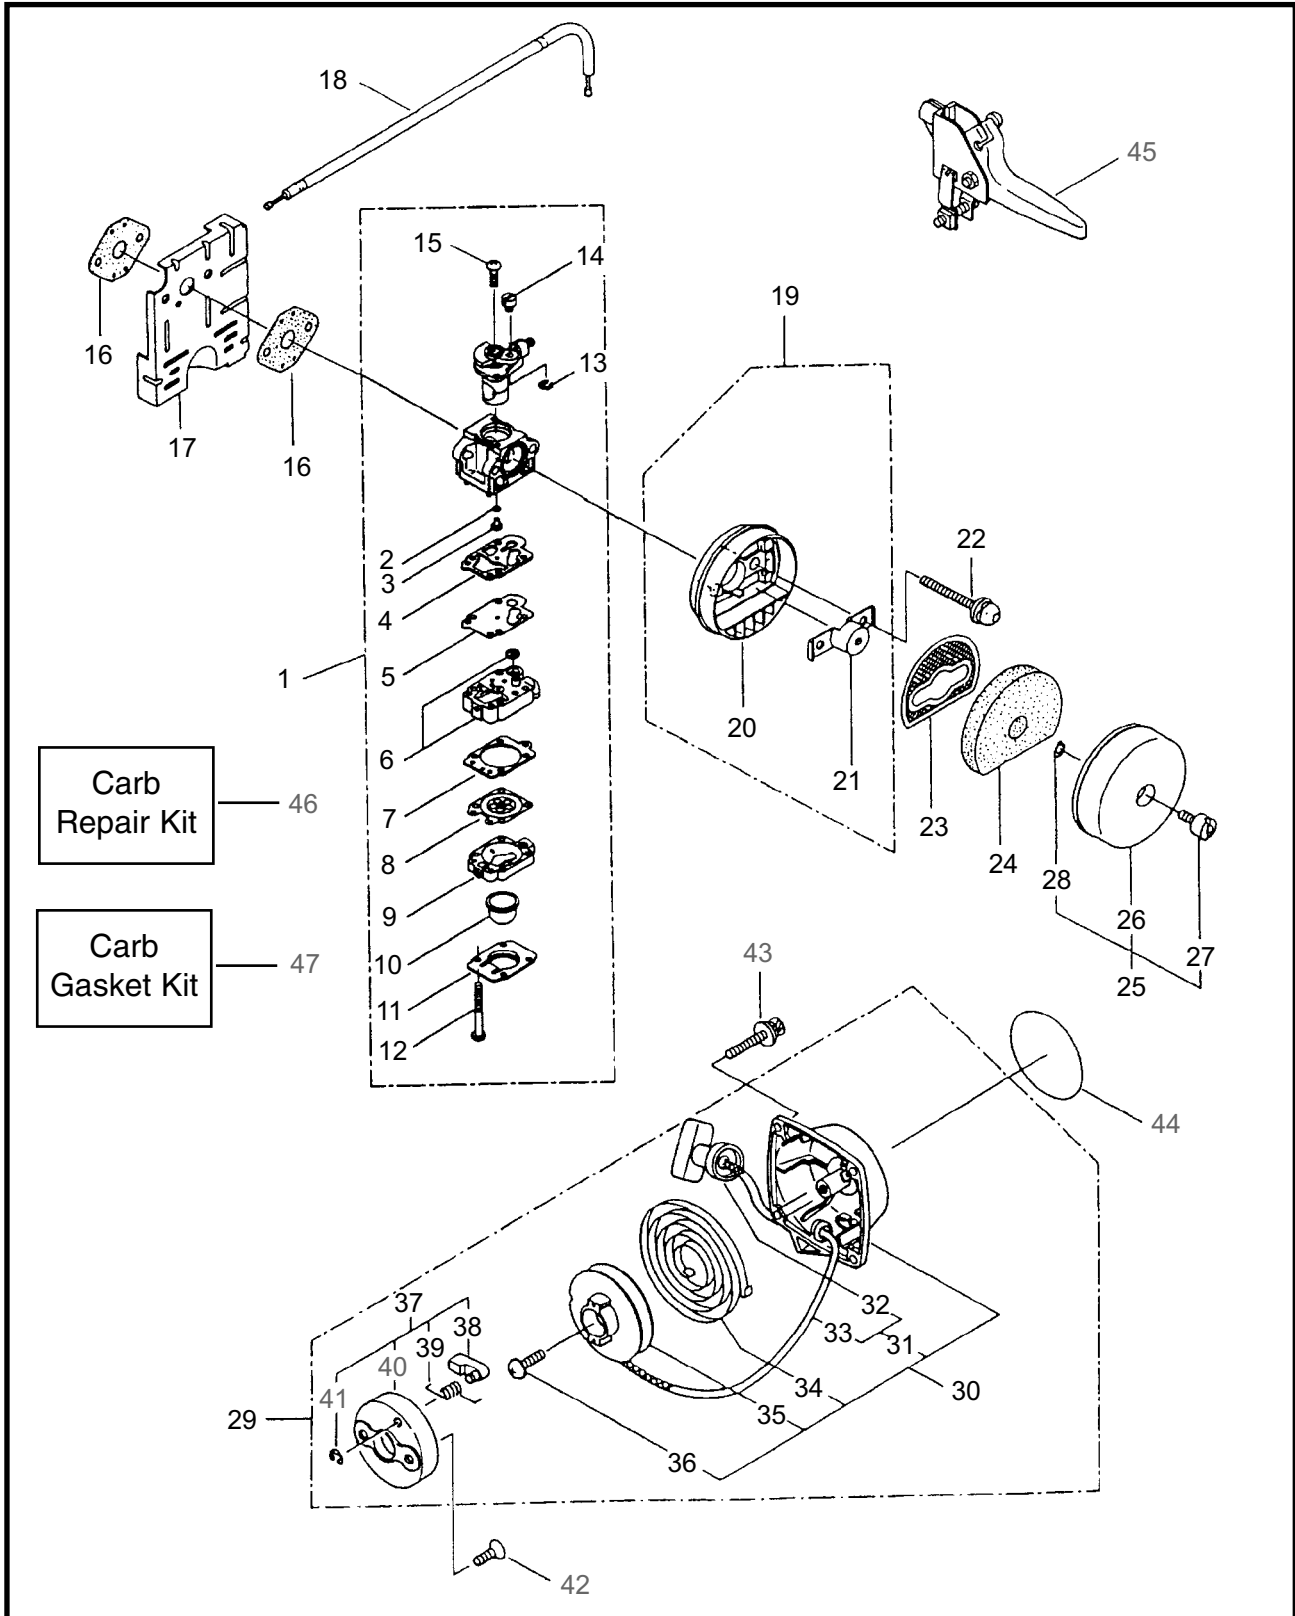

CARBURETOR

REF #	PART #	DESCRIPTION	Q'TY.	NOTES
1	266343	Carburetor Ass'y	1	
2	261871	O-Ring	1	
3	262121	Main Jet	1	#41
4	262995	Gasket	1	
5	262994	Diaphragm, Fuel Pump	1	
6	264155	Pump Body	1	
7	262993	Gasket	1	
8	261873	Diaphragm Ass'y	1	
9	262991	Purge Body	1	
10	261874	Primer	1	
11	262992	Cover Plate	1	
12	262996	Screw	1	
13	261876	E-Ring	1	
14	261658	Swivel	1	
15	264682	Screw	1	
16	261864	Gasket	1	
17	265973	Baffle Plate	1	
18	267007	Cable Comp	1	HT2300L
18	264604	Cable Comp	1	HT2300D
19	264721	Case Ass'y	1	Incl. 20,21
20	264722	Case Body	1	
21	263815	Stay	1	
22	264016	Cap Screw	2	M5x60
23	263801	Screen	1	
24	263819	Foam Element	1	
25	263817	Cover Ass'y	1	Incl. 26-28
26	263818	Cover	1	
27	265742	Knob	1	
28	261734	Clip	1	
29	264534	Recoil Starter Ass'y	1	Incl. 30-41
30	264083	Recoil Ass'y	1	Incl. 31-36
31	115096	Rope/Grip Ass'y	1	Incl. 32,33
32	261725	Starter Grip	1	
33	261627	Starter Rope	1	
34	261622	Spiral Spring	1	
35	261621	Reel	1	
36	262922	Spiral Spring	1	
37	264085	Starter Pawl Ass'y	1	Incl. 38-41
38	261630	Pawl	1	
39	261631	Return Spring	1