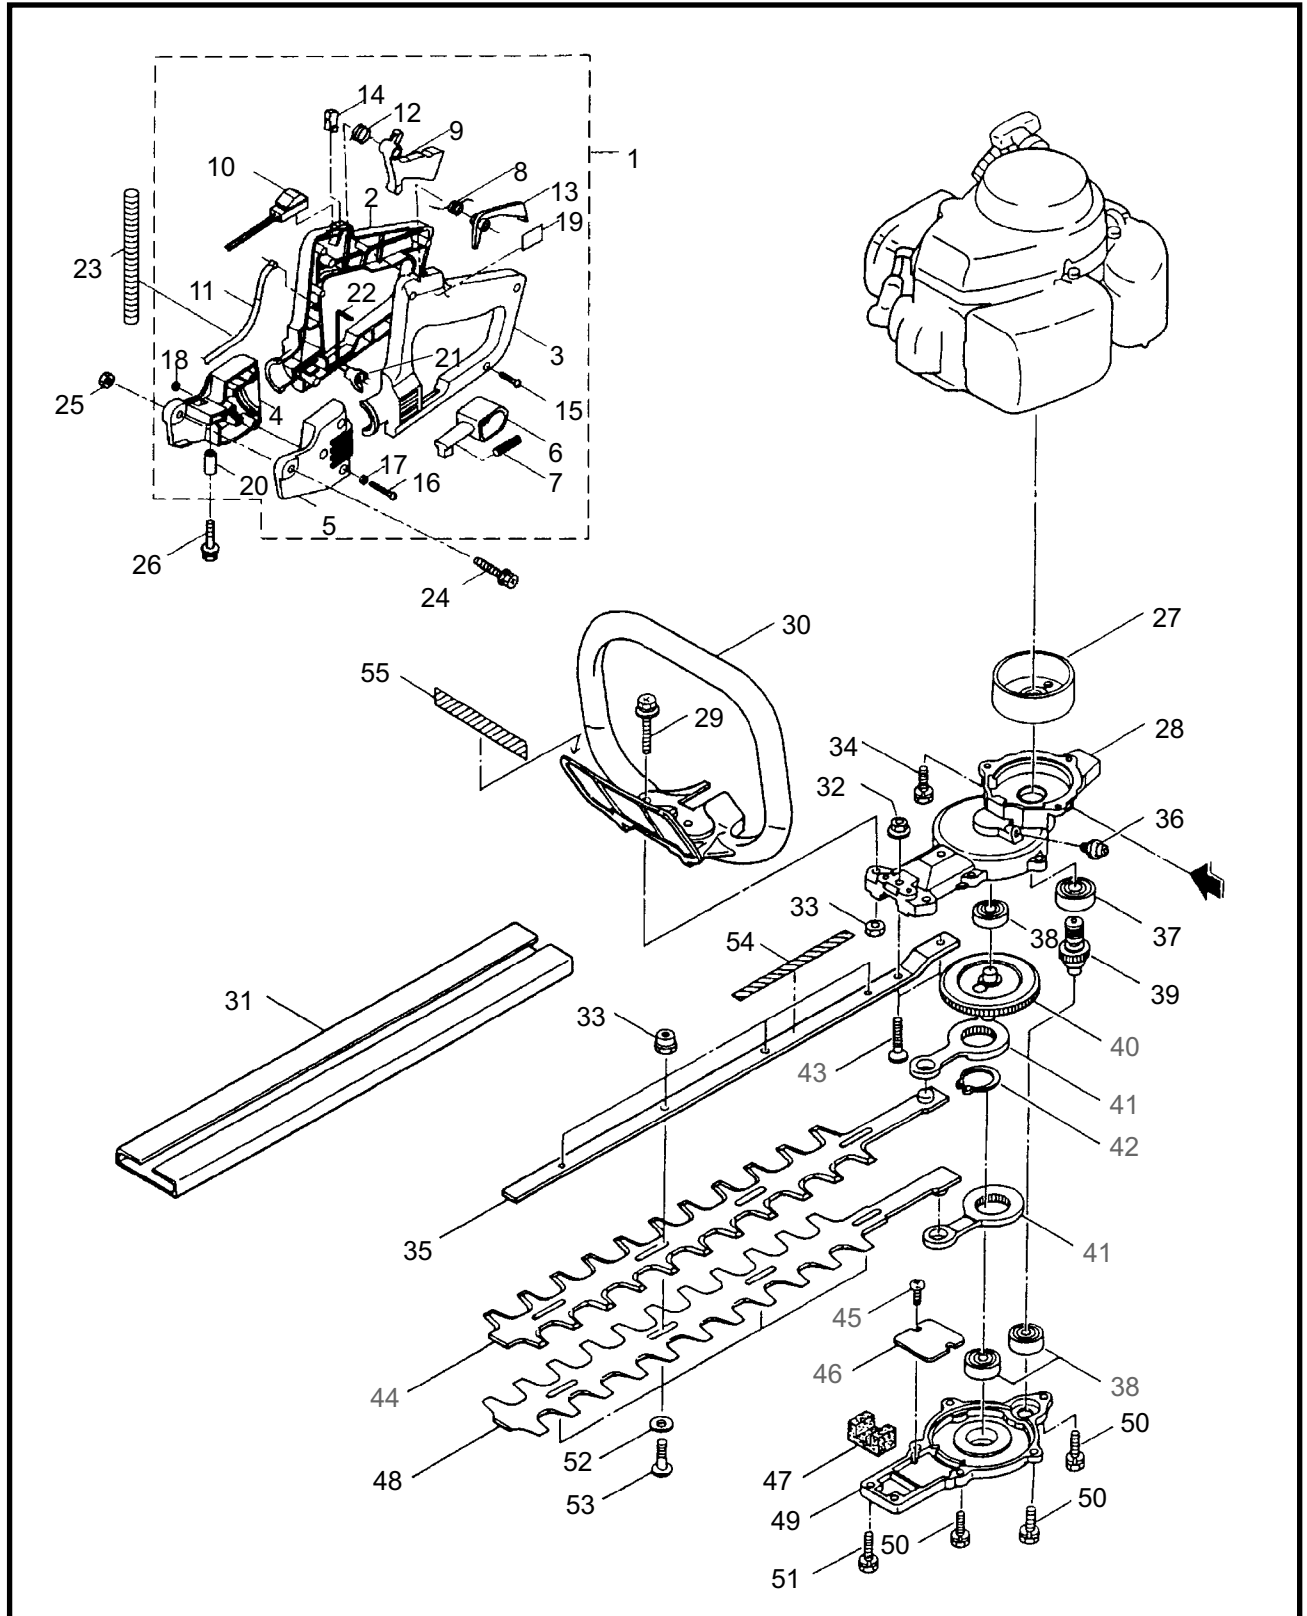

MAIN BODY

REF #	PART #	DESCRIPTION	Q'TY.	NOTES
1	270467	Rear Handle Ass'y	1	Incl. 2-22
2	270468	Rear Handle (R)	1	
3	270469	Rear Handle (L)	1	
4	270397	Handle Stay (R)	1	
5	270398	Handle Stay (L)	1	
6	270470	Lock Lever	1	
7	270400	Spring	1	
8	270401	Spring	1	
9	270402	Spring	1	
10	270403	Switch, Stop	1	
11	270471	Cable Comp.	1	
12	270472	Lever	1	
13	270406	Stop Lever	1	
14	270407	Stopper	1	
15	270408	Screw	5	
16	270409	Screw	3	
17	270410	Washer	3	
18	997271	Nut	3	M4
19	270085	Label	1	
20	270424	Spacer	1	
21	270472	Lock Lever Stopper	1	
22	270474	Rod	1	
23	270425	Tube	1	
24	270420	Screw	1	
25	997253	Nut	1	M6
26	270120	Bolt	1	M6x40
27	270021	Drum	1	
28	584661	Upper Case	1	
29	270029	Bolt	1	M6x35
30	582441	Front Nut	2	M5
31	217677	Blade Shield	1	
32	997244	Flange Nut	2	M5
33	991941	U-Nut	6	M6
34	270030	Bolt	2	M6x20
35	581912	Guide Plate	1	
36	991937	Grease Nipple	1	M6
37	580767	Bearing	1	#6001 2RS
38	580768	Bearing	3	#608Z
39	584666	Pinion	1