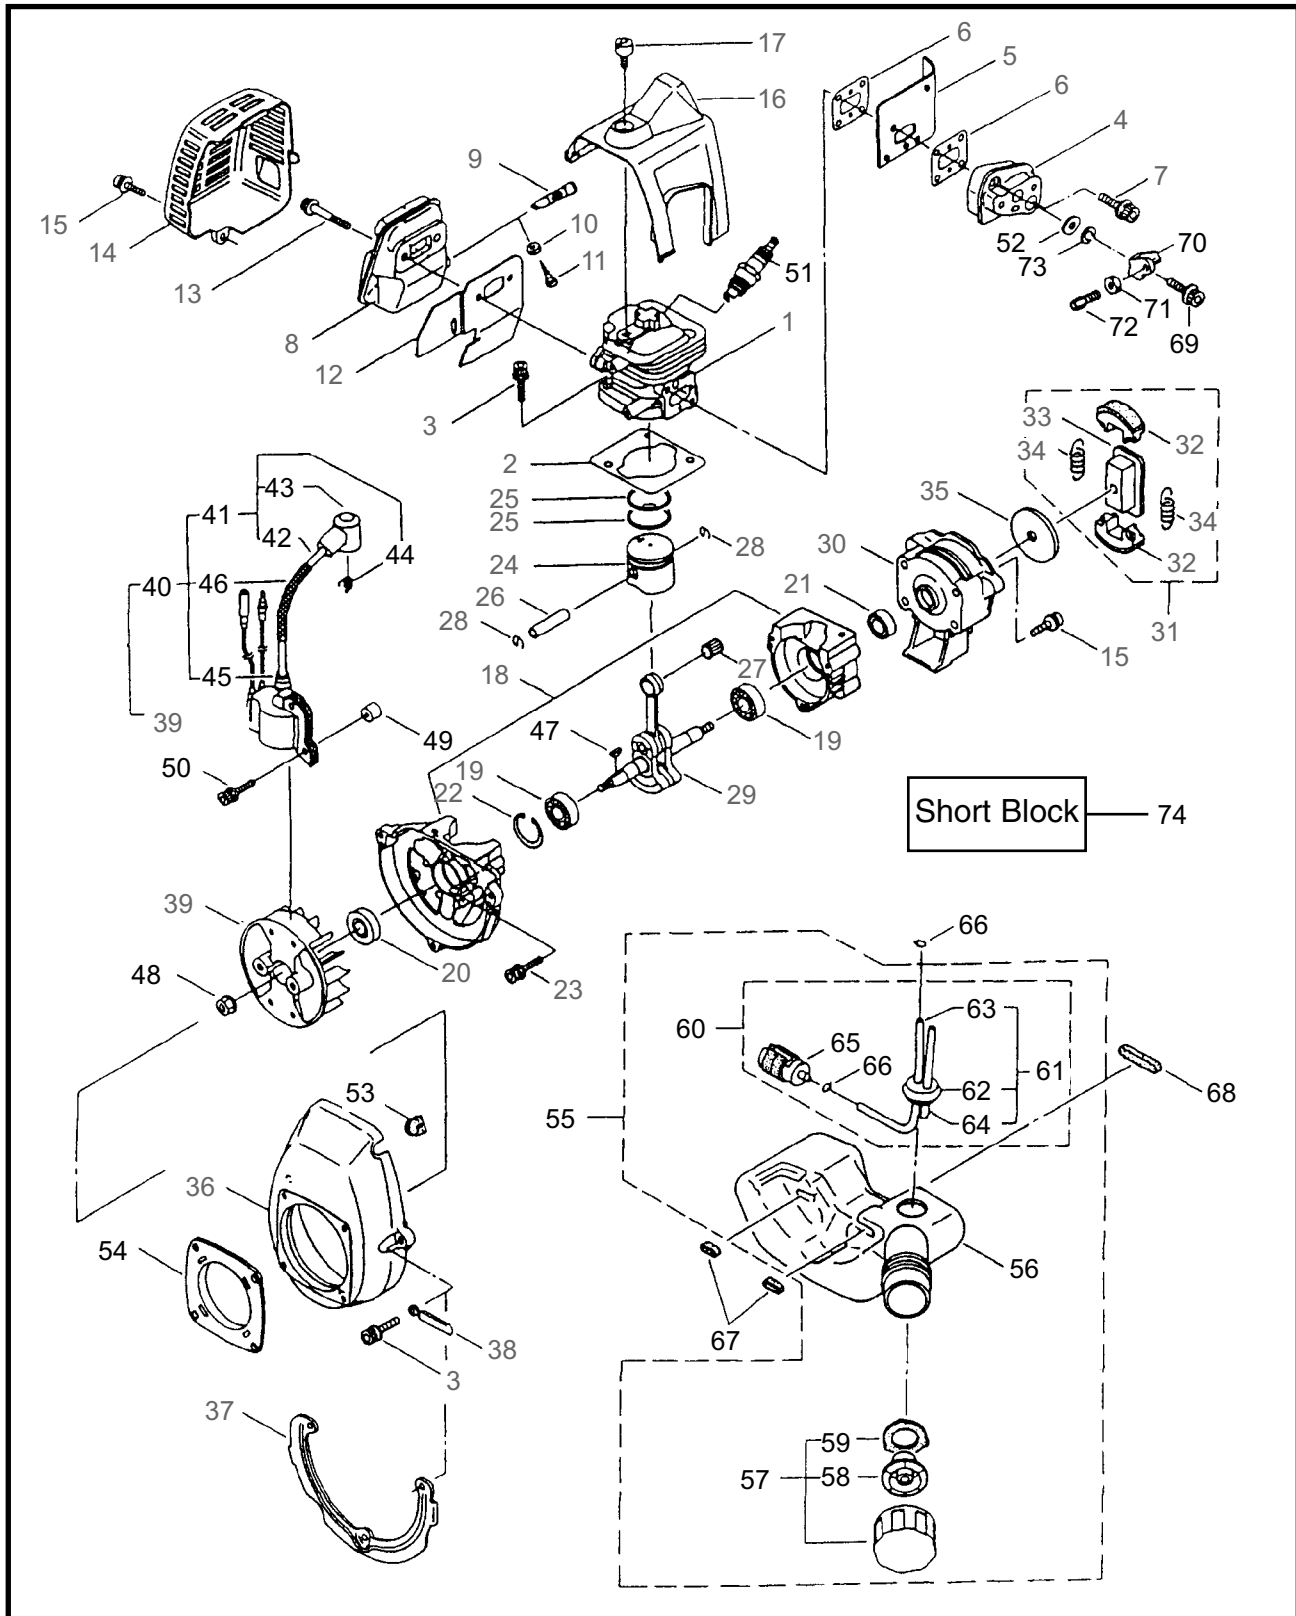

ENGINE AND FUEL TANK

REF #	PART #	DESCRIPTION	Q'TY.	NOTES
40	264969	Ignition Coil Ass'y	1	Incl. 42-48
41	267403	Spark Plug Wire	1	Incl. 44-46
42	261071	Ignition Cable	1	
43	261074	Plug Cap	1	
44	261075	Connector	1	
45	261072	Cap	1	
46	261073	Tube	1	
47	261076	Woodruff Key	1	
48	261077	Nut	1	M6
49	261078	Spacer	2	
50	261256	Bolt	2	M4x25
51	261200	Spark Plug	1	NGK BPM6Y
52	012487	Washer	1	M5
53	261202	Grommet	1	
54	265081	Plate	1	
55	265637	Fuel Tank Ass'y	1	Incl. 58-68
56	264545	Fuel Tank	1	
57	265638	Tank Cap Ass'y	1	Incl. 60,61
58	269415	Breather Ass'y	1	
59	269417	Gasket	1	
60	265928	Fuel Pipe Pickup Ass'y	1	Incl. 63-68
61	265929	Fuel Pipe Ass'y	1	Incl. 64-66
62	265869	Grommet	1	
63	262649	Fuel Pipe	1	
64	263038	Return Pipe	1	
65	267328	Fuel Filter Ass'y	1	
66	261117	Clip	2	
67	264318	Pad	2	
68	263824	Pad	1	
69	265925	Cap Screw	1	M5x25
70	265199	Stay	1	
71	261878	Nut	1	
72	264736	Adapter	1	
73	089901	Washer	1	M5
74	818244	Shortblock Assy	1