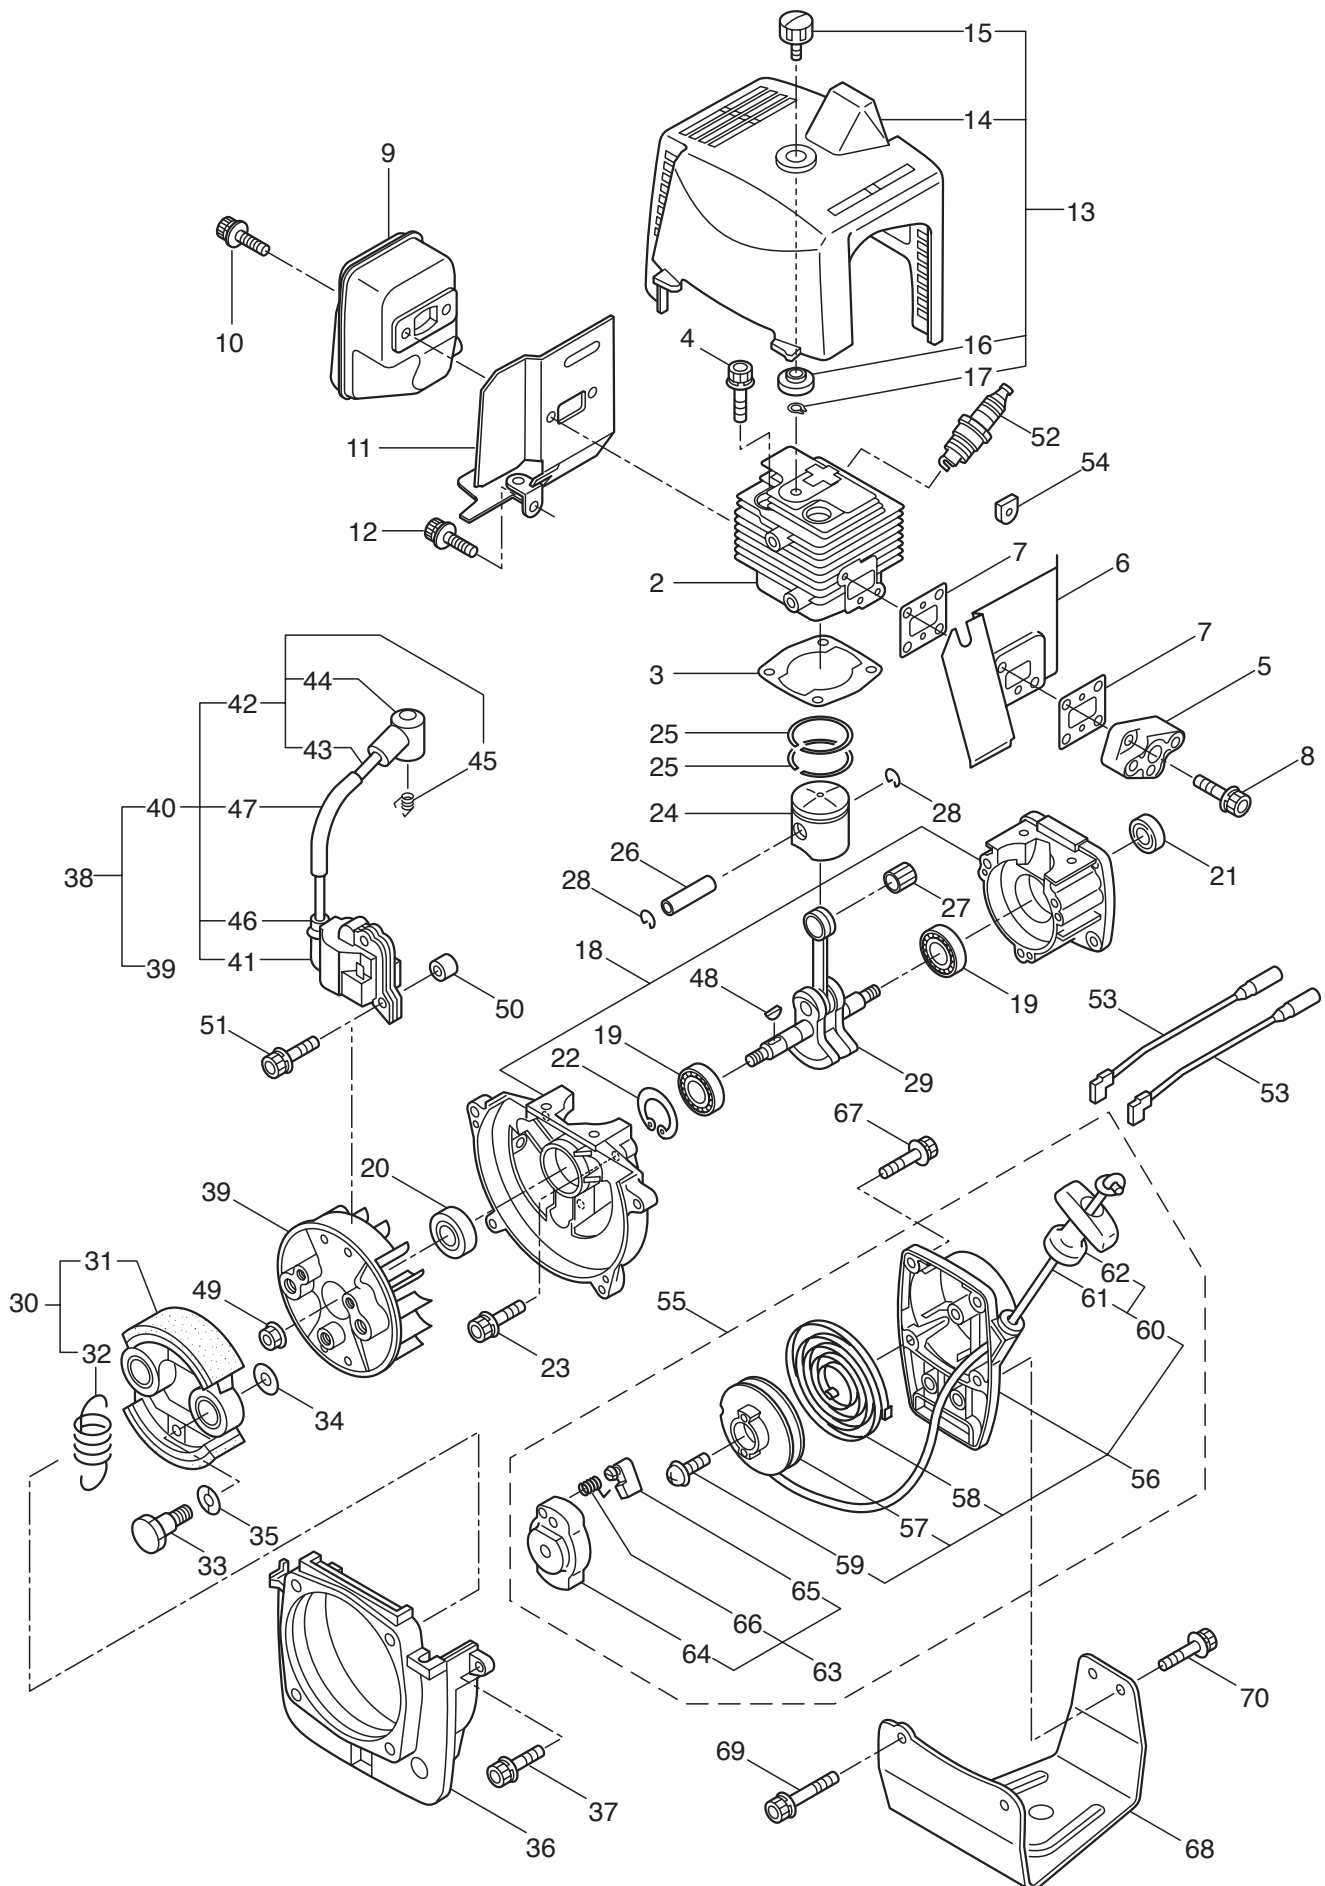

1. AE320 (LOSMAQ)
 CRANKCASE, CYLINDER, MAGNETO, RECOIL STARTER

Ref. No.	Part No.	Part Name	Q'ty	Remarks
1-46	261072	Cap	1	
1-47	269418	Insulator	1	
1-48	261076	Woodruff Key	1	3X10
1-49	261417	Nut, Rotor	1	M8
1-50	268380	Spacer	2	
1-51	261256	Cap Screw	2	M4X25
1-52	261200	Spark Plug	1	BPM6Y
1-53	267492	Lead	2	130L
1-54	261202	Grommet	1	
1-55	262006	Recoil Starter Ass'y	1	Incl.56~66
1-56	262039	Recoil Ass'y	1	Incl.57~62
1-57	261720	Pulley	1	
1-58	261721	Spiral Spring	1	
1-59	262922	Screw	1	MFZN2
1-60	261723	Rope Ass'y	1	Incl.61,62
1-61	261724	Starter Rope	1	
1-62	261725	Starter Grip	1	
1-63	263475	Starter Pawl Ass'y	1	Incl.64~66
1-64	263476	Pawl Case	1	
1-65	263477	Pawl	1	
1-66	261728	Return Spring	1	
1-67	261257	Cap Screw	4	M4X16
1-68	281295	Bracket	1	
1-69	261999	Cap Screw	2	M5X40
1-70	261607	Cap Screw	2	M5X16