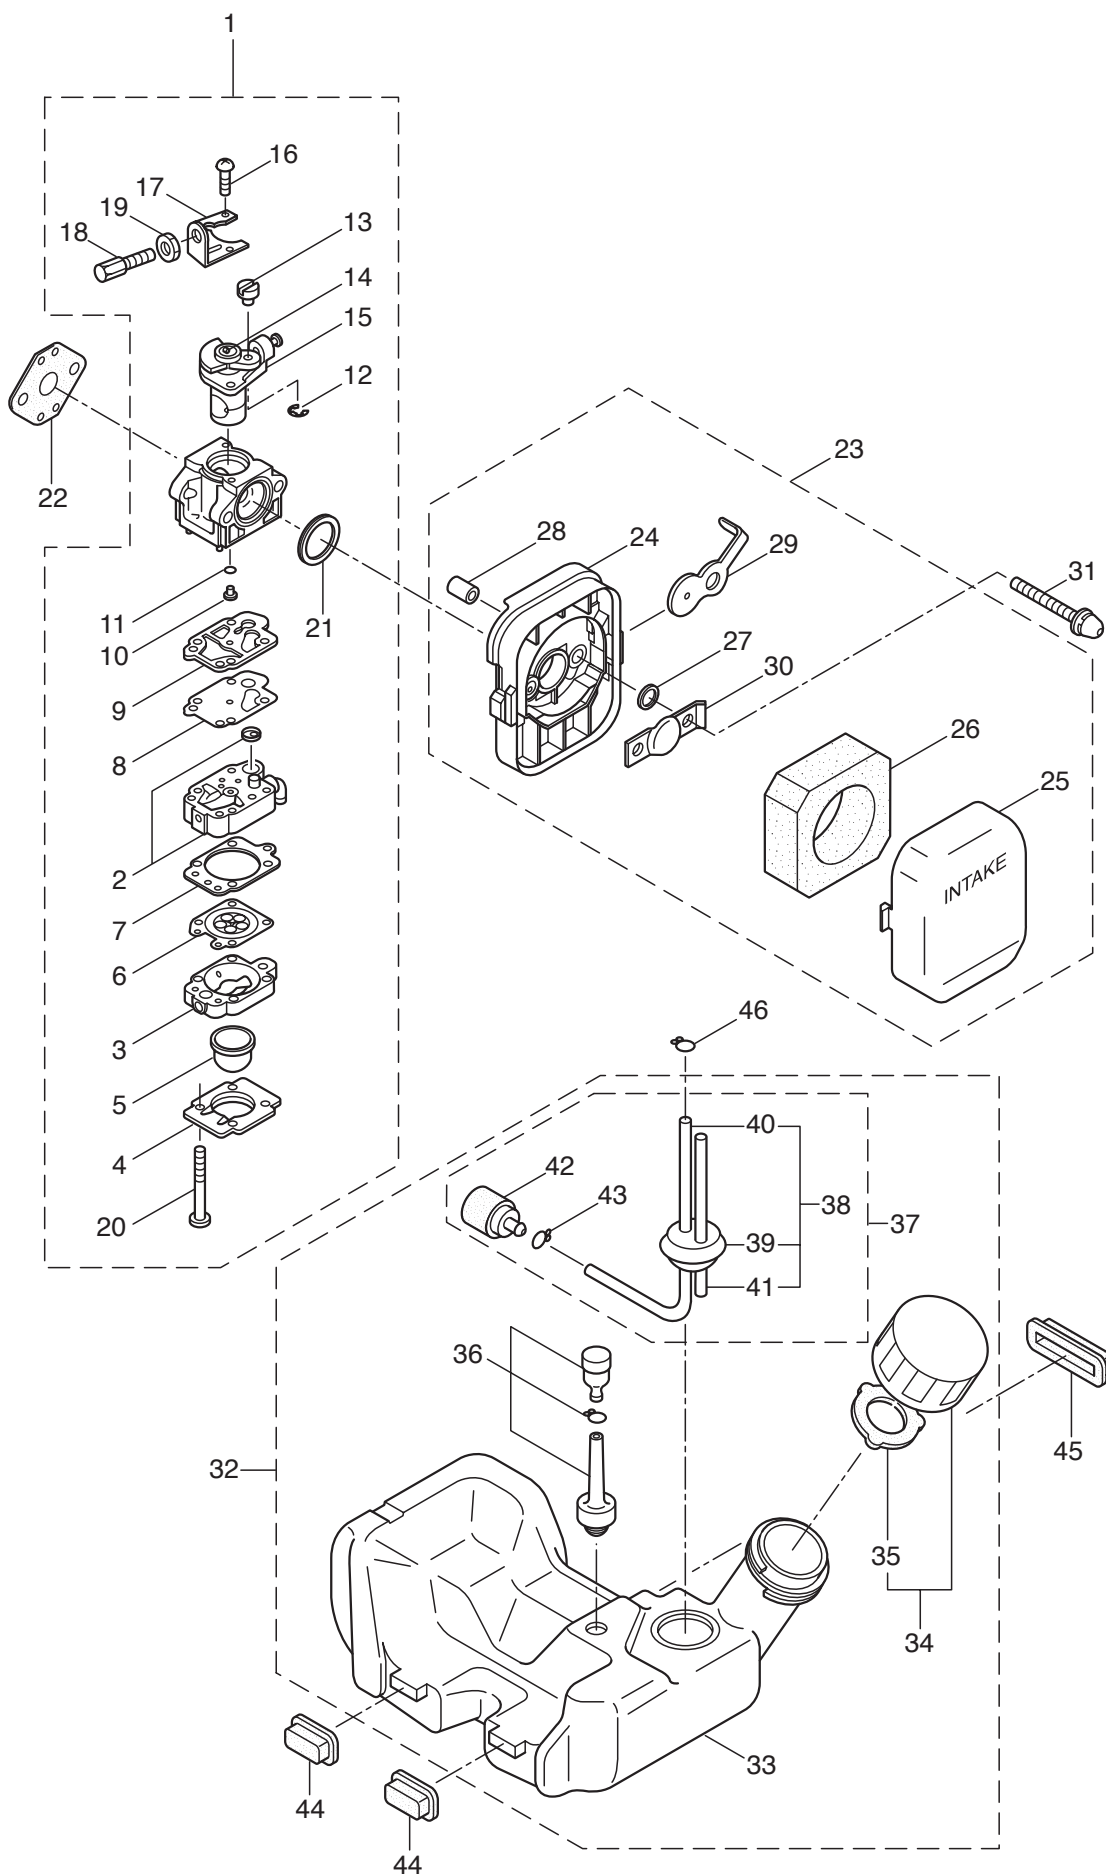

2. AE320 (LOSMAQ)
CARBURETOR, FUEL TANK

Ref. No.	Part No.	Part Name	Q'ty	Remarks
2-1	268532	Carburetor Ass'y	1	Incl.2~21 New gasket required
2-2	263739	Pump Body	1	
2-3	262991	Purge Body	1	
2-4	262992	Cover Plate	1	
2-5	261874	Primer Bulb	1	
2-6	261873	Diaphragm, Metering	1	
2-7	262993	Gasket	1	
2-8	262994	Diaphragm, Fuel Pump	1	
2-9	262995	Gasket	1	
2-10	261636	Main Jet	1	#42
2-11	261871	O-Ring	1	
2-12	261876	E-Ring	1	
2-13	261658	Swivel	1	
2-14	261652	Plug	1	
2-15	263764	Throttle Valve	1	
2-16	261875	Screw	2	
2-17	261659	Bracket	1	
2-18	263994	Adapter	1	
2-19	261878	Nut	1	
2-20	262996	Screw	4	
2-21	261657	Packing	1	
2-22	261864	Gasket	1	
2-23	266422	Cleaner Ass'y	1	Incl.24~30
2-24	263005	Housing	1	
2-25	262998	Cover	1	
2-26	263006	Element	1	
2-27	263000	Washer	1	
2-28	263001	Sleeve	2	
2-29	266423	Choke Valve	1	
2-30	263003	Plate	1	
2-31	264016	Cap Screw	2	M5X60
2-32	264749	Fuel Tank Ass'y	1	Incl.33~43
2-33	264752	Fuel Tank	1	
2-34	261584	Fuel Tank Cap Ass'y	1	Incl.35
2-35	261105	Gasket	1	
2-36	261696	Breather Ass'y	1	
2-37	265752	Fuel Pipe Pick-up Ass'y	1	Incl.38~43
2-38	264031	Fuel Pipe Ass'y	1	Incl.39~41
2-39	261115	Grommet	1	
2-40	261690	Fuel Pipe	1	160L
2-41	263038	Return Pipe	1	3X6X85
2-42	264653	Filter Ass'y	1	125-552
2-43	261117	Clip	1	
2-44	261118	Pad	2	
2-45	261119	Pad	1	
2-46	261117	Clip	1