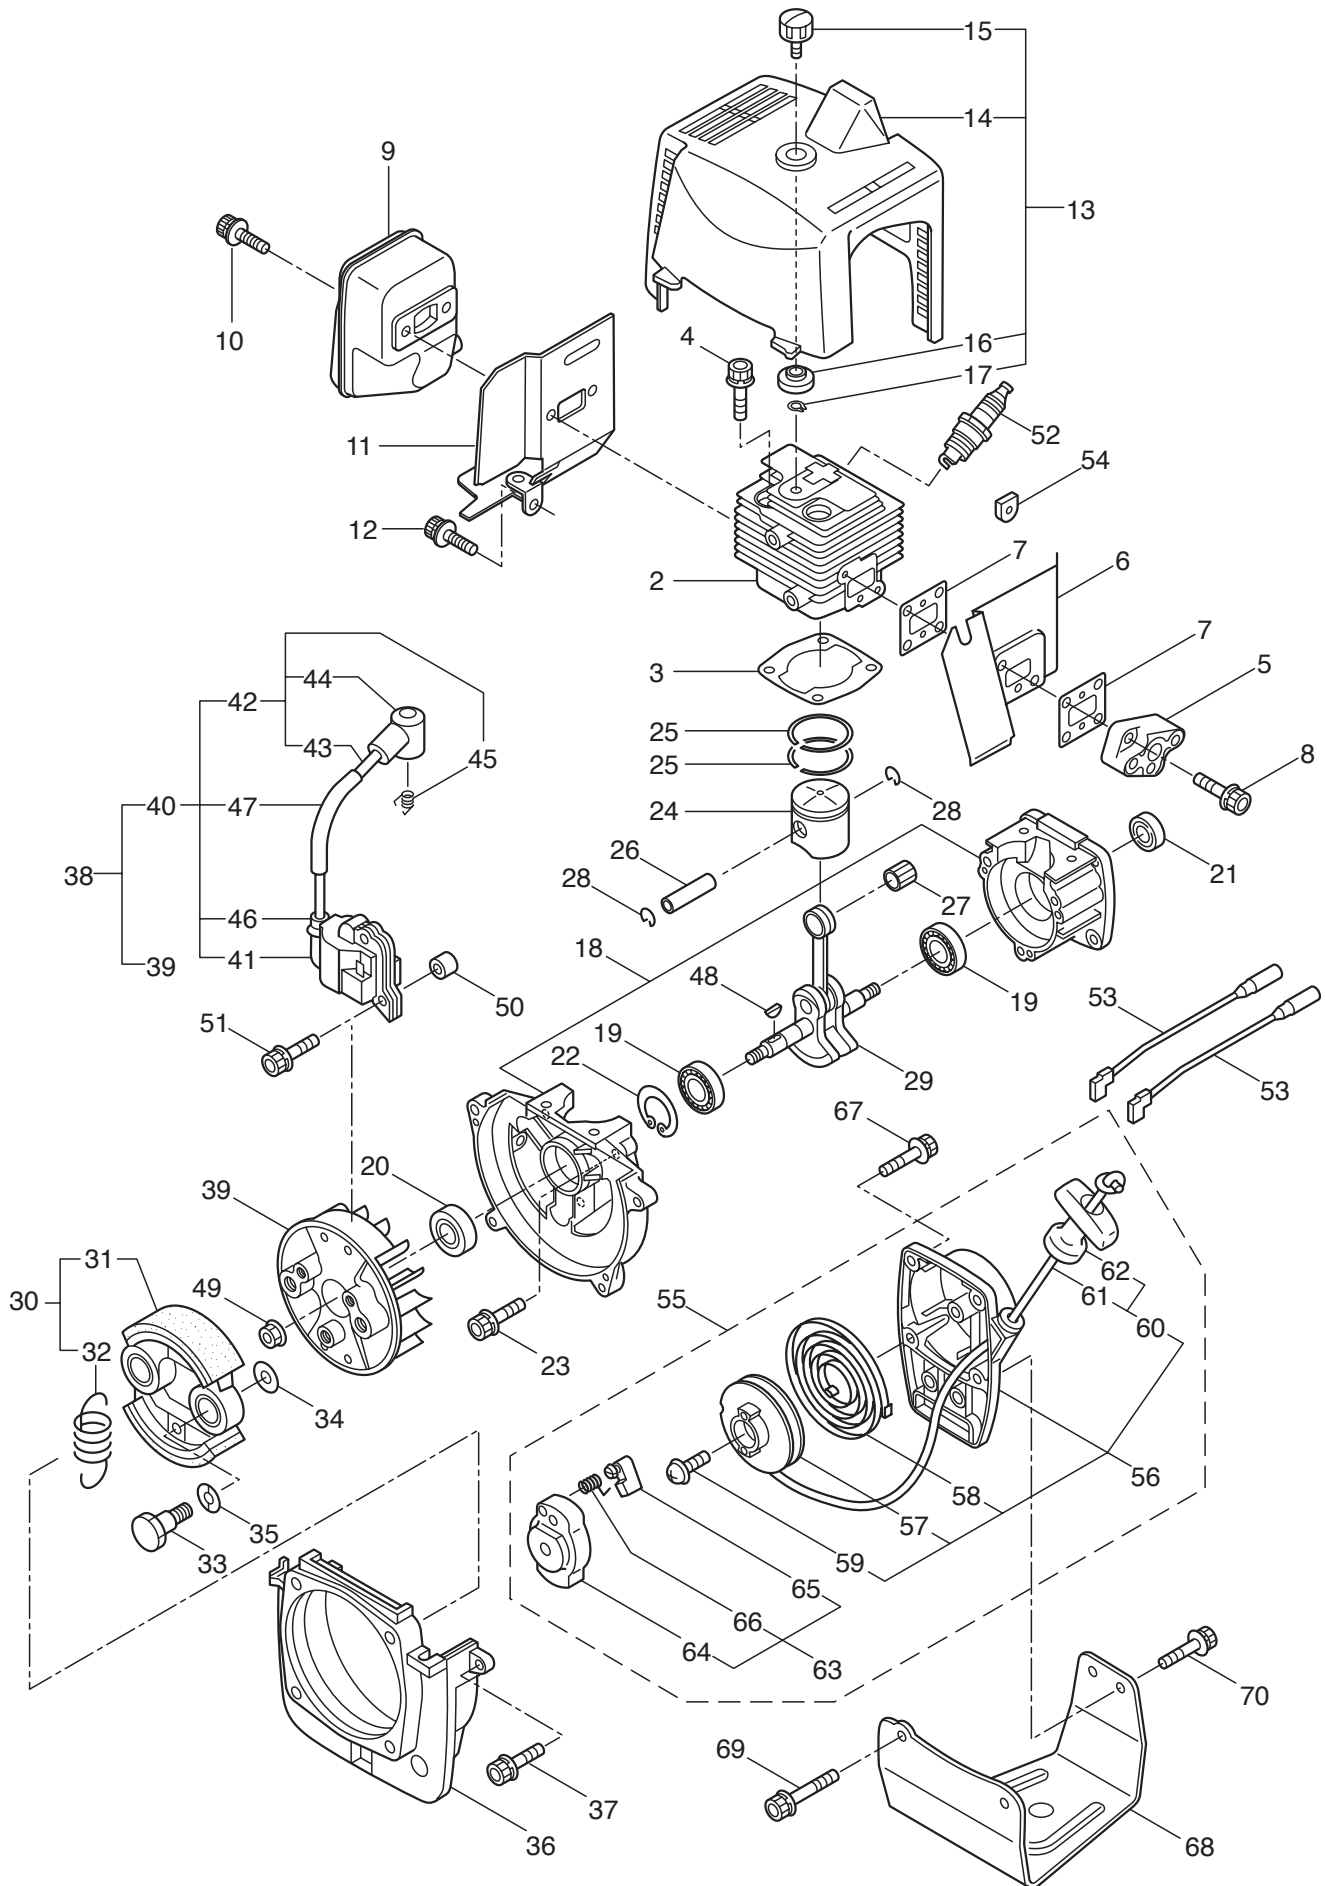

1. AE320 (LOSMAQ)
CRANKCASE, CYLINDER, MAGNETO, RECOIL STARTER

Ref. No.	Part No.	Part Name	Q'ty	Remarks
1-1	362149	Engine	1	AE320/123(850847)
1-2	261360	Cylinder	1	New gasket required
1-3	261528	Gasket	1	
1-4	261250	Cap Screw	4	M5X20
1-5	261938	Insulator	1	New gasket required
1-6	261364	Air Duct	1	
1-7	261171	Gasket	2	
1-8	265924	Cap Screw	2	M5X0.8X25L WSW
1-9	280619	Muffler	1	
1-10	266402	Cap Screw	2	M5X55
1-11	263186	Gasket	1	
1-12	261607	Cap Screw	1	M5X16
1-13	281285	Top Cover Ass'y	1	Incl.14~17
1-14	281286	Top Cover	1	
1-15	261018	Knob	1	
1-16	261020	Spacer	1	
1-17	261734	Snap Ring	1	#5
1-18	261379	Crankcase	1	
1-19	261384	Bearing	2	#6201 C3
1-20	261385	Oil Seal	1	ISCD12327
1-21	261386	Oil Seal	1	ISCD12227
1-22	016732	Snap Ring	1	#32
1-23	261612	Cap Screw	3	M5X30
1-24	266980	Piston	1	
1-25	261390	Piston Ring	2	(2)Required
1-26	261555	Piston Pin	1	7X10X31.5L
1-27	261392	Bearing, Needle	1	KBK10X14X12.5X1
1-28	261393	Clip, Piston Pin	2	
1-29	261395	Crankshaft/Conn. Rod Ass'y	1	
1-30	263616	Clutch Ass'y	1	Incl.31,32
1-31	262655	Clutch Shoe	2	(2)Required
1-32	263617	Spring, Clutch	1	
1-33	262684	Clutch Bolt	2	M8X1.25
1-34	262683	Washer	2	8X22XT1.2
1-35	262682	Wave Washer	2	
1-36	266300	Fan Cover	1	
1-37	261250	Cap Screw	2	M5X20
1-38	267398	Magneto Ass'y	1	Incl.39~47
1-39	263182	Rotor/Fan	1	
1-40	267173	Ignition Coil Ass'y	1	Incl.41~47
1-41	267174	Coil	1	
1-42	267403	Spark Plug Wire Ass'y	1	Incl.43~45
1-43	267404	Spark Plug Wire	1	
1-44	261074	Plug Boot	1	
1-45	261075	Connector	1