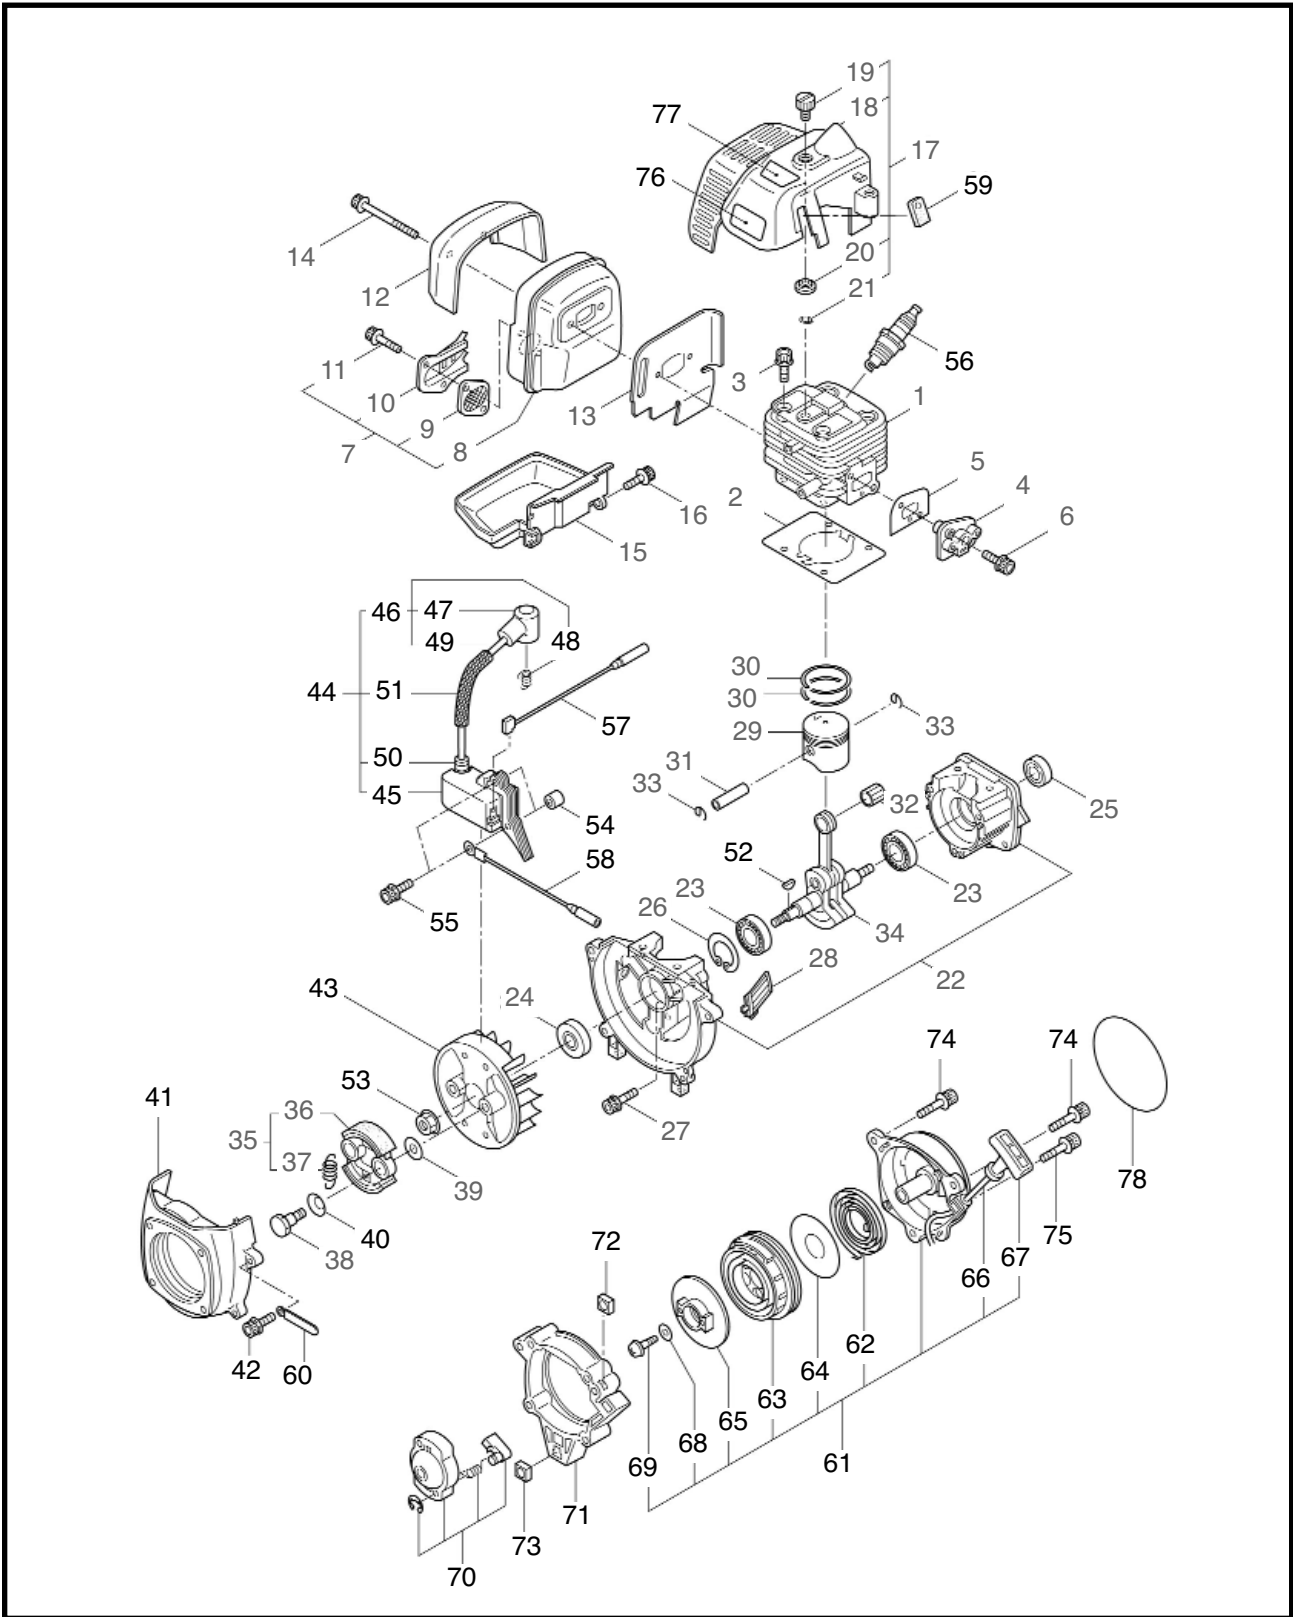

ENGINE

REF #	PART #	DESCRIPTION	Q'TY.	NOTES
40	261777	Wave Washer	2	
41	281443	Fan Cover	1	
42	261250	Cap Screw	4	M5x20
43	268039	Rotor/Fan	1	
44	281705	Ignition Coil Ass'y	1	Incl.45-51
45	281706	Coil	1	
46	281707	Spark Plug Wire Ass'y	1	Inc. 47-51
47	261074	Plug Boot	1	
48	261075	Connector	1	
49	281709	Spark Plug Wire	1	
50	261072	Cap	1	
51	268584	Insulator	1	140L
52	261076	Woodruff Key	1	3x10
53	261417	Nut,Rotor	1	M8
54	268380	Spacer	2	
55	261256	Cap Screw	2	M4x25
56	261200	Spark Plug	1	NGK BPM6Y
57	263804	"Wire,Coil Ground"	1	
58	268044	Lead	1	
59	269189	Grommet	1	
60	264588	Clamp	1	
61	280283	Recoil Ass'y	1	Incl. 62-69
62	269495	Recoil Spring	1	
63	280113	Spring Case Ass'y	1	
64	280114	Thrust Disk	1	
65	280110	Pulley	1	
66	269499	Rope	1	
67	269500	Starter Grip	1	
68	269501	Washer	1	
69	269502	Tapping Screw	1	
70	269492	Starter Pawl Ass'y	1	
71	281534	Adapter	1	
72	280008	Nut	3	M4
73	269423	Nut	1	
74	269273	Cap Screw	2	M4x20
75	265726	Cap Screw	5	M4x16
76	282341	Label	1	MUS EPA CER230
77	282558	Label 1		
78	282340	Label	1	CER230