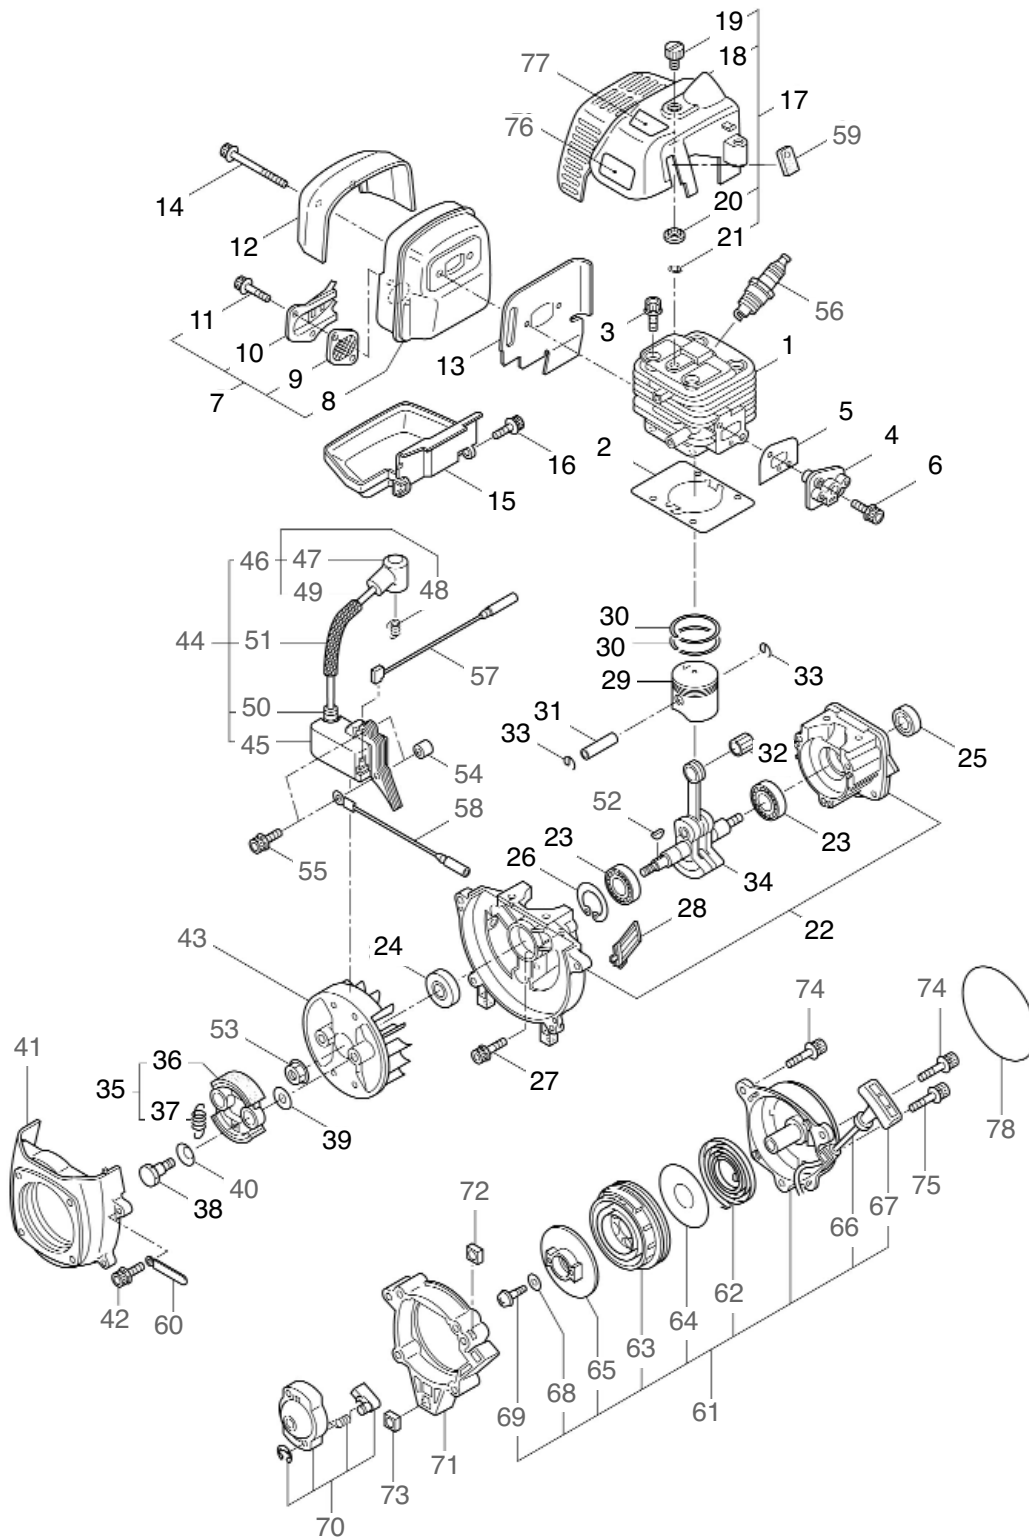

**4** ILLUSTRATED PARTS LIST  
**ED2321**

**MAIN BODY**

<b>REF #</b>	<b>PART #</b>	<b>DESCRIPTION</b>	<b>Q'TY.</b>	<b>NOTES</b>
40	215610	Bolt	1	M8x22, Counterclockwise
41	215546	Clamping Washer	1	
42	220148	Boss Adapter	1	
43	055185	Snap Ring	1	#28
44	212999	Bearing	1	#6001 2RK
45	216056	Blade Shaft	1	
46	227101	Gear Set	1	
47	210554	Bearing	1	#608
48	219077	Gearcase	1	
49	261246	Cap Screw	1	M5x25
50	210560	Bearing	1	#609
51	217042	Bearing	1	#609RS
52	140269	Snap Ring	1	WR9
53	140270	Snap Ring	1	#24
54	089101	Bolt	1	M8x10
55	219959	Nut	1	M6
56	840084	Cutting Blade	1	50x195xt3.2
57	228214	Label	1	ED2321
58	222401	Guard	1	

**6** ILLUSTRATED PARTS LIST  
**ED2321**

**ENGINE**

Ref #	Part #	Description	Q'ty.	Notes
1	282156	Cylinder	1	
2	282339	Gasket	1	
3	261250	Cap Screw	4	M5x20
4	269144	Insulator	1	New gasket required
5	267049	Gasket	1	
6	265924	Cap Screw	2	M5x25
7	282208	Muffler Ass'y	1	Incl.8-11
8	282209	Muffler Comp.	1	
9	267056	Spark Arrester	1	
10	268171	Muffler Tail	1	
11	265107	Cap Screw	2	M4x10
12	268461	Holder	1	
13	281440	Gasket	1	
14	266402	Cap Screw	2	M5x55
15	281446	Under Cover	1	
16	267191	Cap Screw	1	M5x16
17	281716	Top Cover Ass'y	1	Incl.18-21
18	281444	Top Cover	1	
19	261018	Knob	1	
20	261020	Spacer	1	
21	261734	Snap Ring	1	#5
22	268026	Crankcase	1	
23	280488	Bearing	2	PPL6001
24	261492	Oil Seal	1	ISCD12287
25	261386	Oil Seal	1	ISCD12227
26	055185	Snap Ring	1	#28
27	261612	Cap Screw	3	M5x30
28	281442	Screen	1	
29	268032	Piston	1	
30	282177	Piston Ring	2	
31	261036	Piston Pin	1	
32	263957	Bearing,Needle	1	KTV81112EG01 B2
33	261576	Clip, Piston	2	
34	268439	Crankshaft/Conn.Rod Ass'y	1	
35	267327	Clutch Ass'y	1	Incl. 36-37
36	267342	Clutch Shoe	2	
37	267345	Spring,Clutch	1	
38	264505	Bolt	2	
39	261189	Washer	2	6x16.5xt1.2