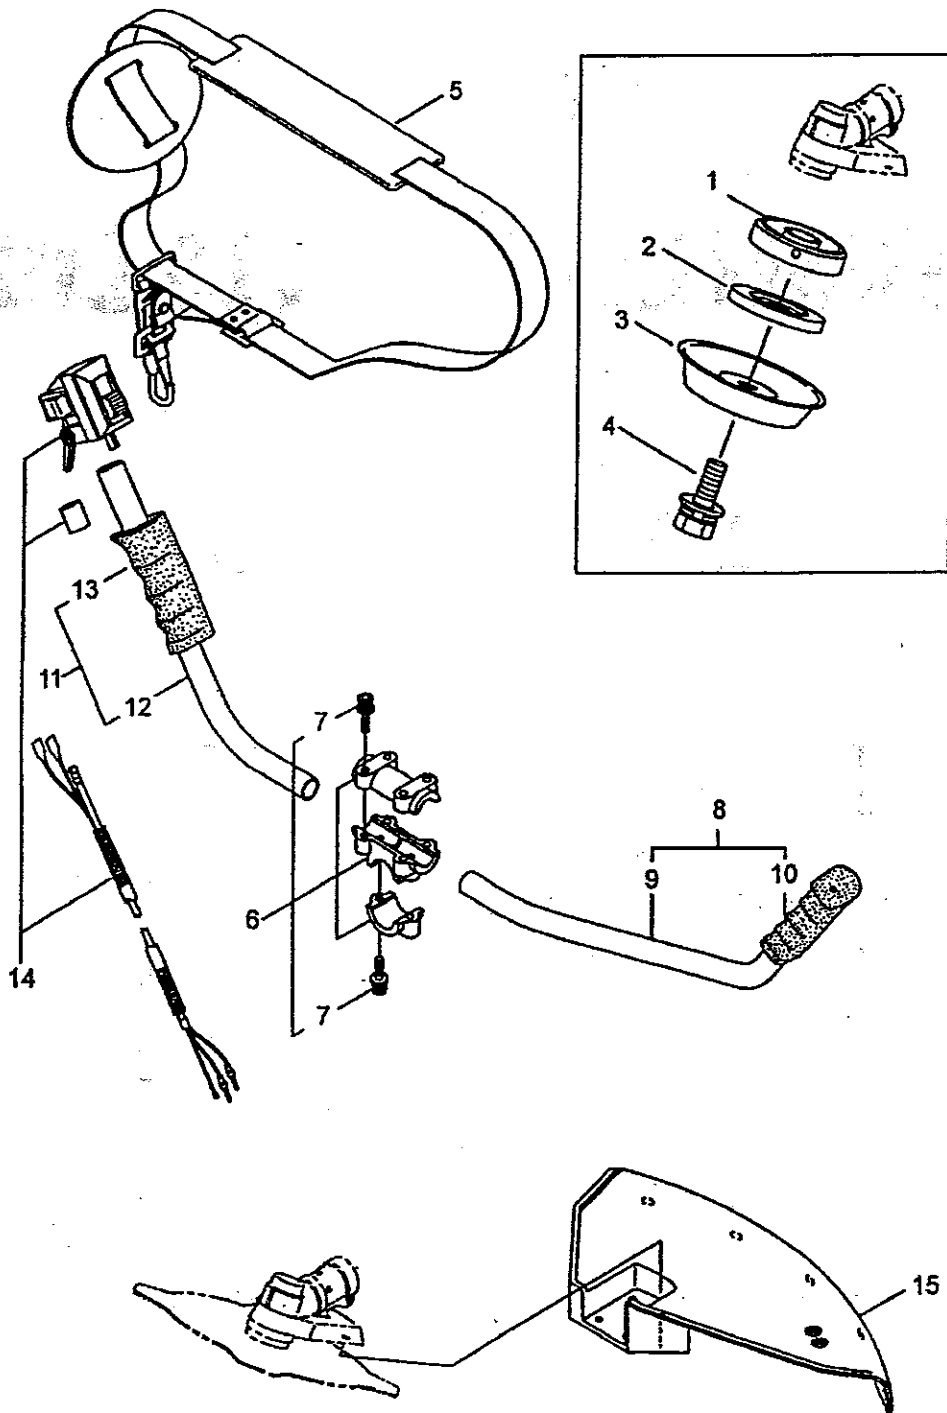

Illustrated Parts List

**Models
222148 & 222393**

Bullhorn Handle Kit

Bullhorn Handle Kit

Ref No.	Part No.	Description	Q'ty	Notes
1	212986	Boss Adapter	1	
2	140275	Clamping Washer	1	
3	215547	Stabilizer	1	
4	215610	Bolt	1	M8X22LH
5	220952	Hanging Strap Assy.	1	
6	216935	Handle Bracket Assy.	1	Incl. 7
7	261246	Cap Screw	6	M5X25
8	219641	Handle Assy-Left	1	Incl. 9-10
9	054716	Handle	1	
10	218467	Handle Grip	1	
11	219643	Handle Assy-Right	1	Incl. 12-13
12	054716	Handle	1	
13	218468	Handle Grip	1	
14	221784	Throttle Trigger	1	222148 Only
14	222394	Throttle Trigger	1	222393 Only
15	219129	Safety Cover	1	