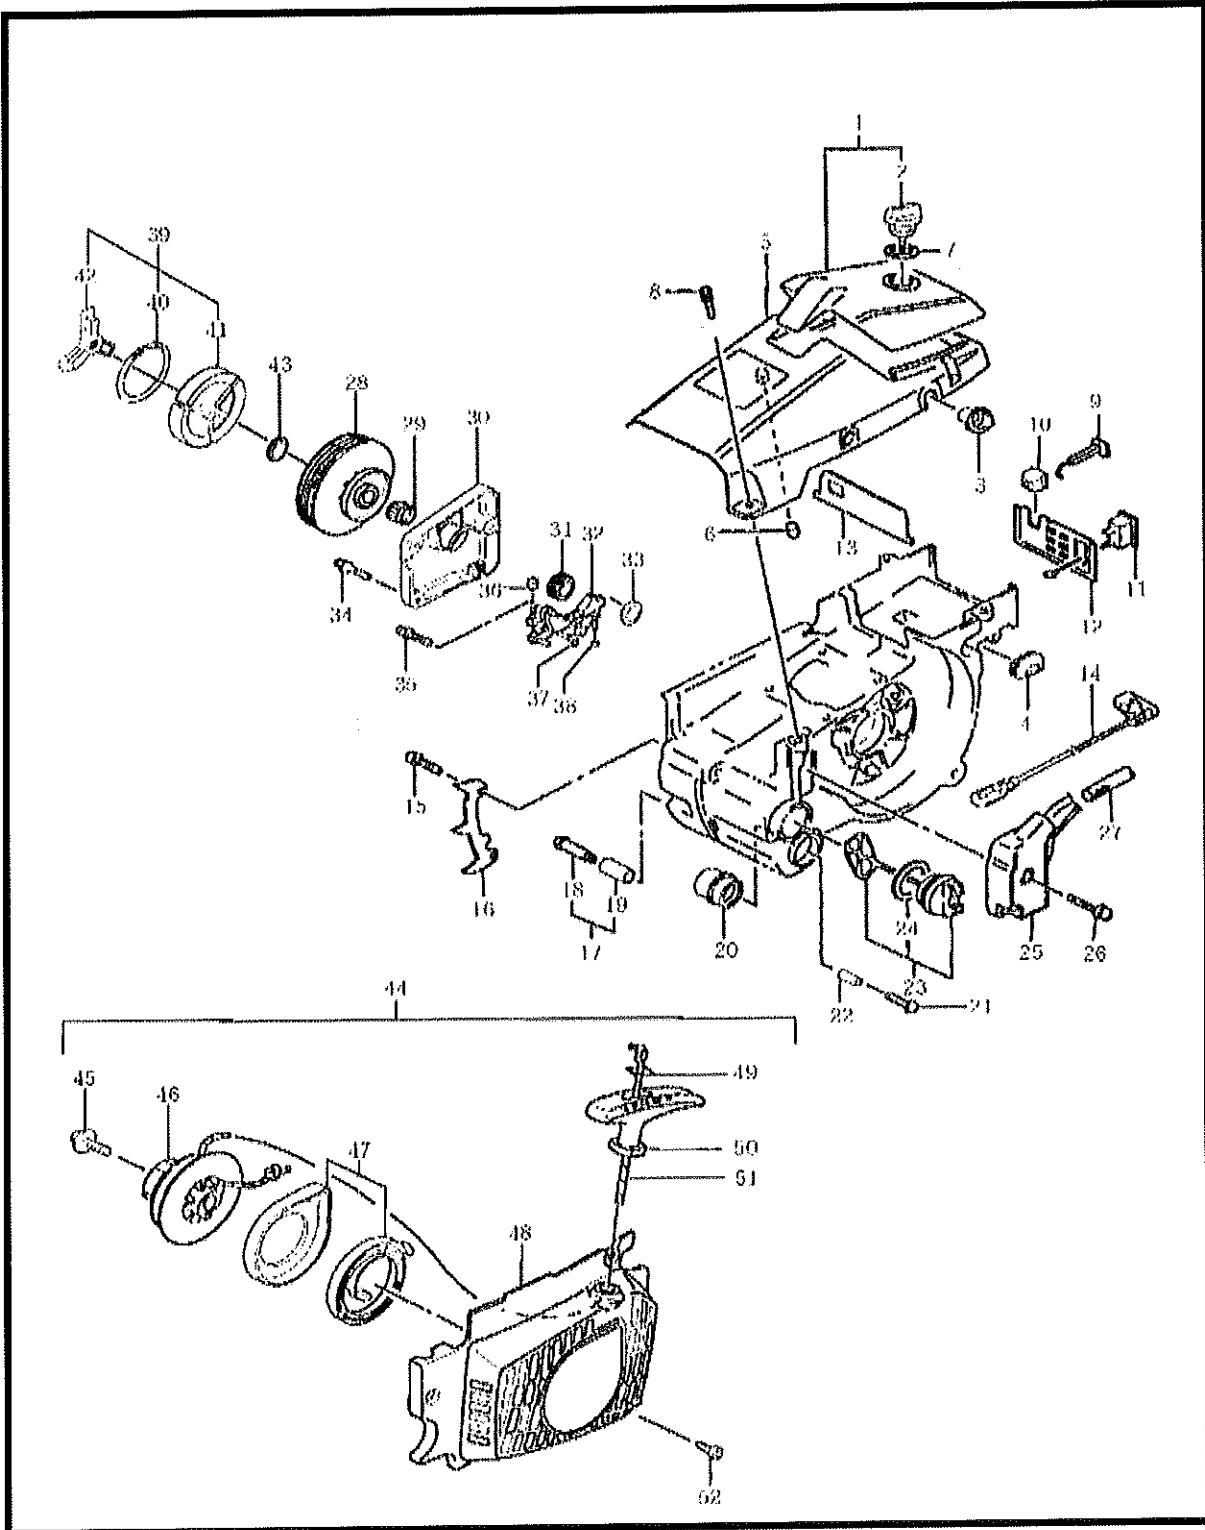

6 ILLUSTRATED PARTS LIST
MCV381

RECOIL STARTER / CLUTCH

REF #	PART #	DESCRIPTION	Q'TY.	Q'TY.	NOTES
			16"	18"	
1	400747	Cleaner Cover Set	1	1	Incl.2 452-04068-90
2	400748	Air Cleaner Cover Knob Comp.	1	1	175-3252K-80
3	400749	Idle Grommet	1	1	191-3252K-20
4	400750	Adjuster Cap	1	1	190-3252K-20
5	400751	Cylinder Cover	1	1	016-04074-20
6	400752	Cylinder Support Rubber	1	1	599-04063-20
7	400753	Cleaner Packing	1	1	418-04063-20
8	400754	Hex. Hole Bolt	1	1	5x15 994-64050-154
9	400755	Choke Button Comp.	1	1	704-3252K-80
10	400756	Choke Rod Holding Rubber	1	1	707-32550-20
11	400757	Stop Switch Comp.	1	1	162-04063-81
12	400758	Control Plate	1	1	511-04063-20
13	400759	Shutter Plate	1	1	188-3252K-20
14	400760	Stop Cord	1	1	179-04063-81
15	400761	Hex. Hole Bolt	2	2	5x12 994-61050-124
16	400762	Bumper Spike	1	1	460-3252K-20
17	400763	Chain Catcher	1	1	Incl.18,19 125-3252K-90
18	400764	Special Bolt	1	1	380-04063-20
19	400648	Vinyl Pipe	1	1	7x10.5x20 700-07105-02
20	400765	Damper Comp.	2	2	219-32600-82
21	400766	Tapping Screw	2	2	5x18 990-73050-184
22	400767	Collar	2	2	659-37922-20
23	400768	Oil Tank Cap Ass'y	1	1	Incl.24 642-3252K-90
24	400769	Oil Tank Cap Gasket	1	1	523-3252K-20
25	400770	Ignition Coil Comp.	1	1	167-21527-81
26	400771	Hex. Hole Bolt	2	2	4x18 994-64040-184
27	400772	Cord Insulator Tube	1	1	250-04063-21
28	400773	Clutch Housing Comp.	1		310-3252U-82
28	404969	Clutch Housing Comp.7T		1	310-3252L-82
29	400774	Needle Bearing	1	1	999-62111-430
30	400775	Oil Pump Cover	1	1	097-3252K-20
31	400776	Screw Gear Comp.	1	1	084-3252K-80
32	400777	Oil Pump Comp.	1	1	145-3252K-81
33	400778	Pinion Washer	1	1	067-35600-20
34	400779	Small Screw	3	3	4x12 994-16040-126
35	620384	High Tension Screw	2	2	994-16040-186
36	400780	Release Valve	1	1	086-3252K-20
37	400781	O-Ring	1	1	S-3 999-67003-012
38	991496	O-Ring	1	1	P-5 999-67005-000
39	400782	Clutch Ass'y	1	1	Incl.40-42 277-04063-90
40	400783	Clutch Spring	1	1	342-04063-21
41	400784	Clutch Shoe	3	3	345-04063-21
42	400785	Clutch Boss	1	1	346-04063-20
43	400786	Clutch Washer B	1	1	359-04063-20
44	400787	Recoil Starter Ass'y	1	1	Incl.45-51 756-04066-90
45	400788	Set Screw	1	1	839-02010-20