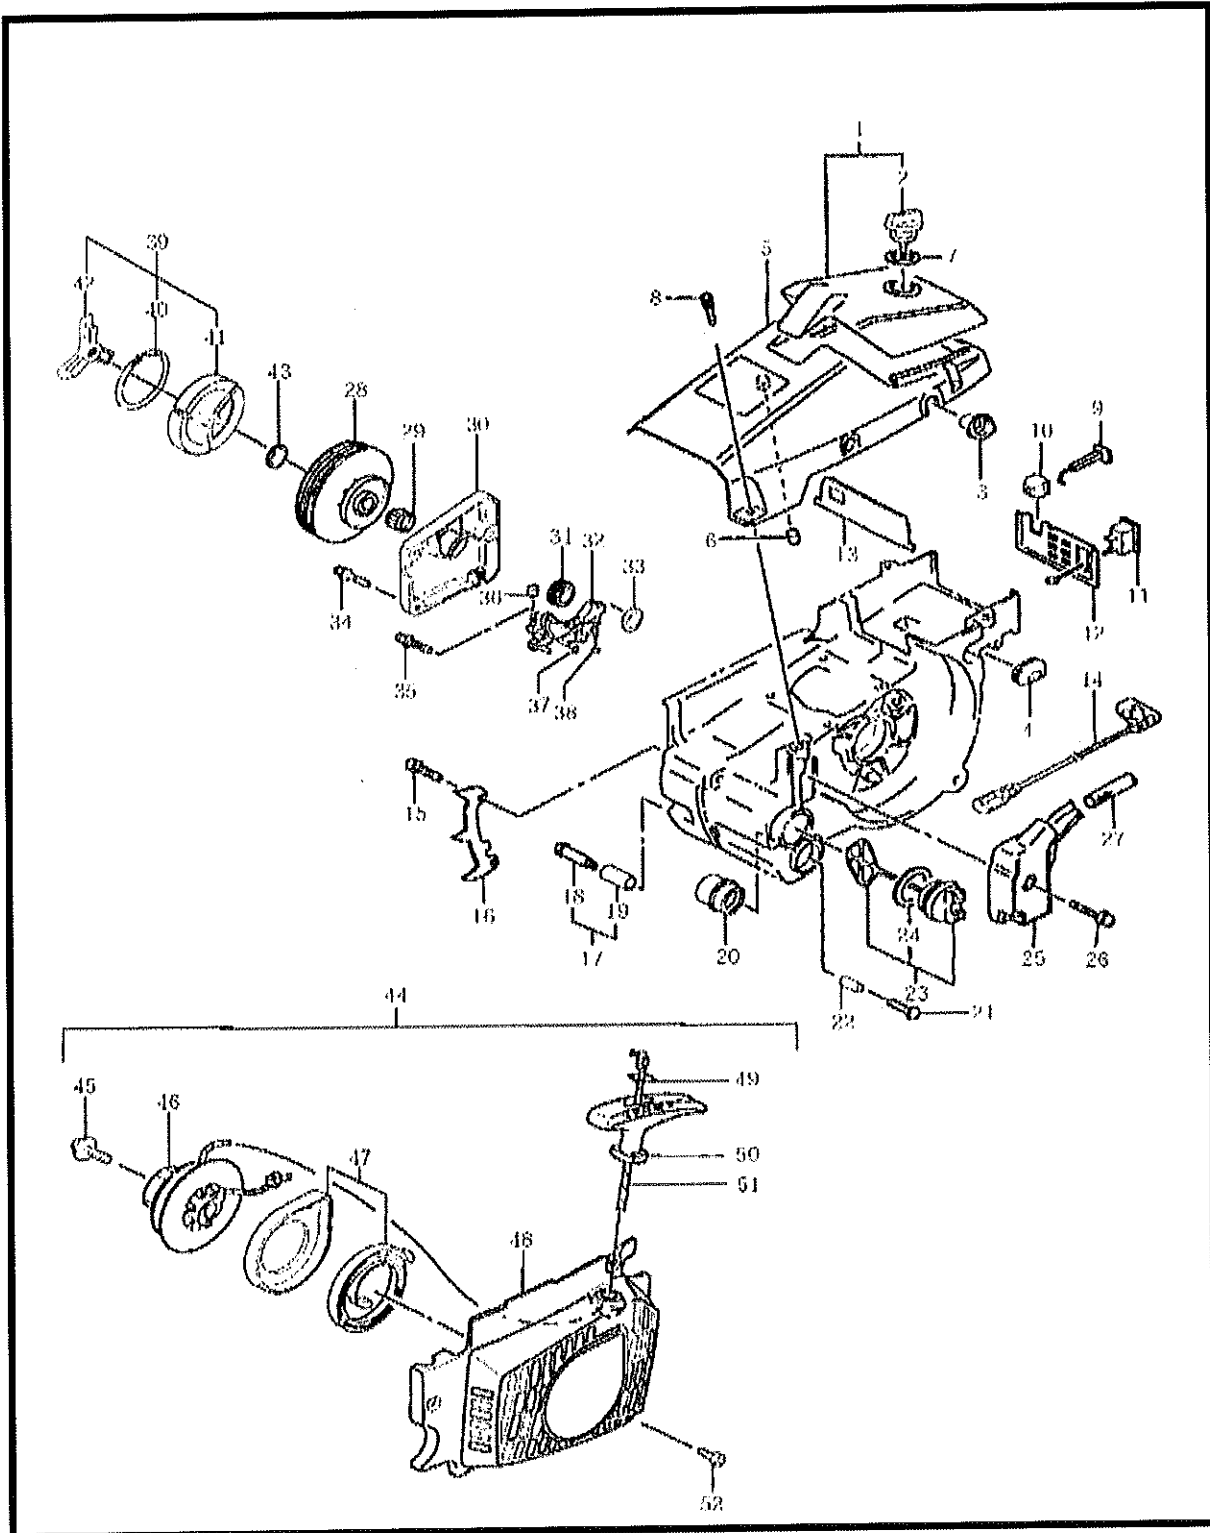

8 ILLUSTRATED PARTS LIST
MCV381

RECOIL STARTER / CLUTCH

REF #	PART #	DESCRIPTION	Q'TY. 18"	Q'TY. 18"	NOTES
46	400789	Stater Rope Reel	1	1	774-01700-20
47	400790	Recoil Spring Case	1	1	778-04063-90
48	400791	Fan Case Comp.	1	1	112-04066-80
49	400792	Rope Stopper	1	1	795-04063-20
50	400793	Starter Handle	1	1	785-04063-20
51	400794	Starter Rope	1	1	783-01700-20
52	400754	Hex. Hole Bolt	3	3	5x15 994-64050-154