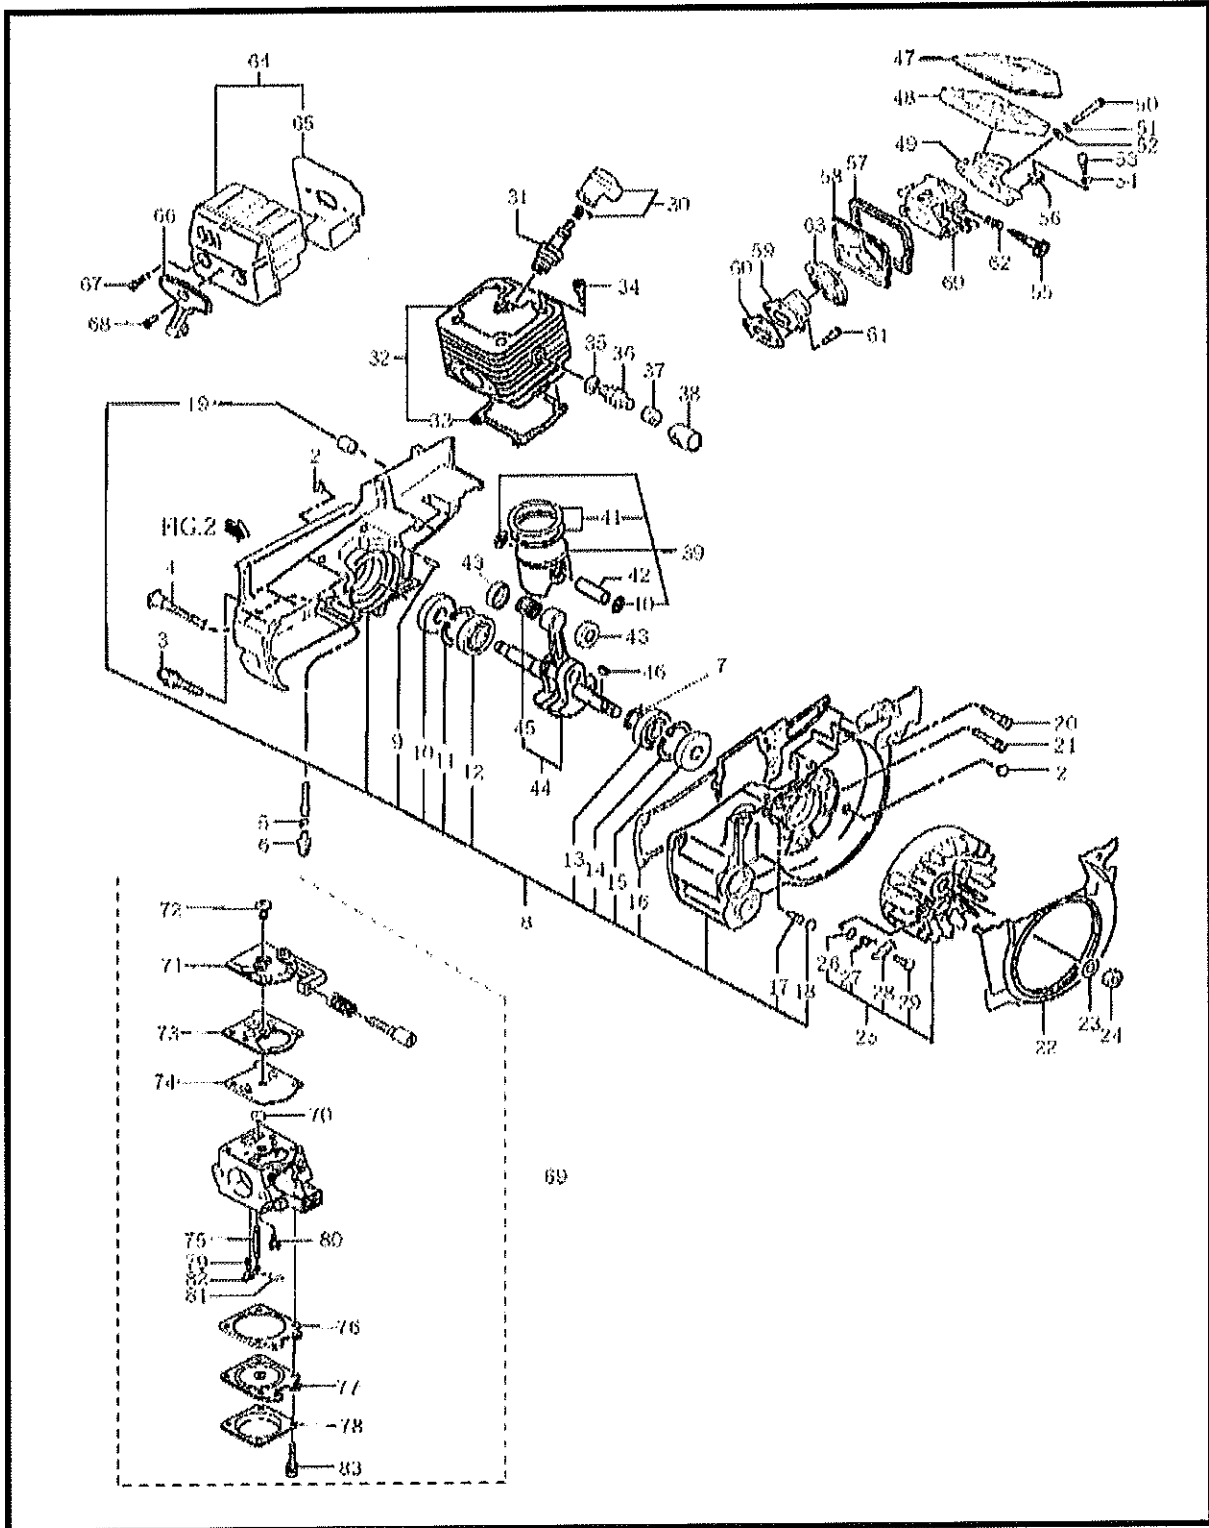

2 ILLUSTRATED PARTS LIST
MCV381

ENGINE

REF #	PART #	DESCRIPTION	Q'TY.	Q'TY.	NOTES
			16"	18"	
2	400696	Side Dumper	2	2	222-3252K-21
3	400697	Screw	1	1	5x35 990-53050-353
4	400698	Oil Pipe A	1	1	515-3252K-20
5	400651	Clip 7	1	1	680-04019-21
6	400699	Oil Filter Body Comp.	1	1	486-32530-80
7	620378	Shim 0.1	1	1	071-04063-21
7	620379	Shim 0.2	1	1	071-04063-23
7	620380	Shim 0.3	1	1	071-04063-24
7	400603	Shim 0.4	1	1	071-04063-25
8	400700	Crank Case Ass'y	1	1	Incl.9-19 072-04064-90
9	400701	Knock Pin	2	2	4x12 999-05041-201
10	400702	Oil Seal	1	1	999-66123-219
11	975821	Stop Ring	1	1	C-32 993-51032-002
12	620388	Ball Bearing	1	1	#6201 999-61620-106
13	620388	Ball Bearing	1	1	#6201 999-61620-106
14	975821	Stop Ring	1	1	C-32 993-51032-002
15	400702	Oil Seal	1	1	999-66123-219
16	400703	Crankcase Gasket	1	1	090-04063-22
17	400587	Air Vent Valve B	1	1	562-04060-20
18	400704	Air Vent Cover	1	1	566-04063-20
19	400705	Handle Damper	1	1	217-3252K-20
20	400706	Hex. Hole Bolt	3	3	5x18 994-61050-184
21	400707	Hex. Hole Bolt	3	3	5x30 994-61050-304
22	400708	Air Deflector	1	1	132-04063-20
23	972679	Washer	1	1	M8
24	990828	Hex. Nut	1	1	8 991-01080-011
25	400709	Magneto Rotor Ass'y	1	1	Incl.26-29 155-21541-90
26	400710	Special Washer	2	2	182-01700-20
27	400711	Pawl Spring	2	2	790-04063-20
28	400712	Starter Pawl	2	2	788-01700-20
29	400713	Step Bolt	2	2	793-10200-20
30	400714	Spark Plug Cap Ass'y	1	1	157-01570-90
31	400715	Spark Plug	1	1	BPMR7A 018-12710-20
32	400716	Cylinder Set	1	1	Incl.33 001-04063-90
33	400717	Cylinder Gasket	1	1	017-04063-20
34	400718	Hex. Hole Bolt	4	4	5x20 994-61050-205
35	400719	Decomp. Valve Gasket	1	1	028-04063-21
36	400720	Decompression Comp.	1	1	004-04063-80
37	400721	Decomp. Cover	1	1	020-04063-20
38	400722	Dust Cover	1	1	470-3252K-20
39	400723	Piston Set	1	1	Incl.40,41 030-04063-90
40	400724	Piston Pin Circlip	2	2	039-01000-20
41	400725	Piston Ring, Parker	2	2	041-04063-20
42	400726	Piston Pin	1	1	10x30 037-01000-20