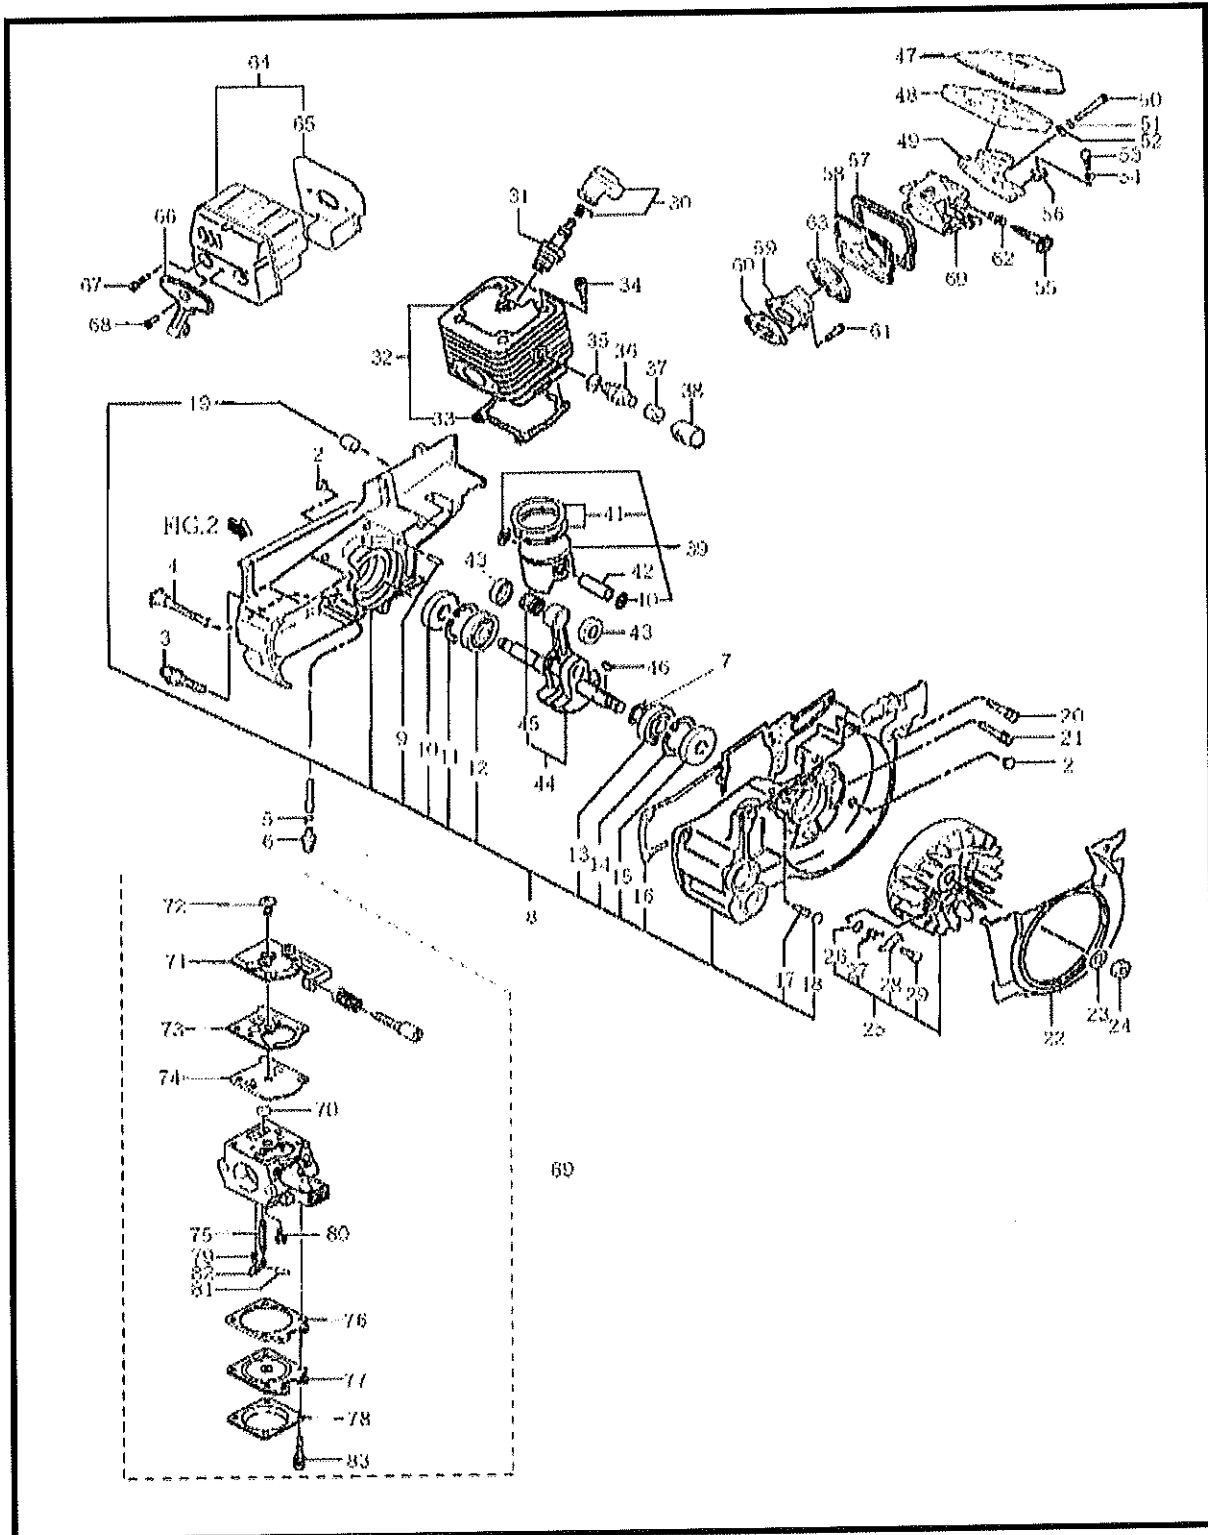

4 ILLUSTRATED PARTS LIST  
MCV381

**ENGINE**

REF #	PART #	DESCRIPTION	Q'TY.	Q'TY.	NOTES
			16"	18"	
43	400727	Piston Pin Collar	2	2	036-04090-20
44	400728	Crank Shaft Comp.	1	1	Incl.45 046-04063-81
45	400729	Needle Bearing	1	1	999-62101-480
46	400600	Woodruff Key	1	1	068-10100-20
47	400730	Air Cleaner Element B Comp.	1	1	445-04063-80
48	400731	Air Cleaner Element A Comp.	1	1	444-04063-80
49	400732	Air Cleaner Base Comp.	1	1	436-04063-80
50	979644	Hex. Hole Bolt	2	2	5X45 990-51050-453
51	970142	Spring Washer	2	2	M5
52	972380	Small Washer	2	2	992-00050-011
53	400596	Hex.Hole Bolt	1	1	5x16 994-61050-164
54	947034	Washer	1	1	M5
55	400733	Idle Adjustment Screw	1	1	197-3252K-80
56	400734	Special Washer	1	1	182-04063-20
57	400735	Carb. Insulator, Rubber	1	1	409-04063-20
58	400736	Insulator Comp.	1	1	404-04063-81
59	400737	Inlet Manifold Comp.	1	1	391-04063-80
60	400738	Inlet Manifold Gasket	1	1	403-04063-20
61	400739	Hex. Hole Bolt	2	2	4x12 994-61040-124
62	400740	Idle Adjust Spring	1	1	463-25012-20
63	400741	Inlet Manifold Spacer	1	1	400-32970-20
64	400742	Muffler Set	1	1	Incl.65 704-04063-90
65	400743	Muffler Gasket	1	1	737-04063-20
66	400744	Muffler Stay	1	1	760-04065-20
67	400596	Hex.Hole Bolt	2	2	5x16 994-61050-164
68	400745	Hex. Hole Bolt	1	1	4x10 990-51040-106
69	400746	Carburetor Ass'y	1	1	Incl.70-83 455-25095-90
70	400618	Inlet Screen	1	1	578-25007-20
71	400619	Pump Body	1	1	575-25006-20
72	400620	Set Screw	1	1	514-25001-20
73	400621	Pump Gasket	1	1	577-25007-20
74	400622	Pump Diaphragm	1	1	576-25006-20
75	625125	Needle Valve	1	1	603-25012-20
76	400629	Diaphragm Gasket	1	1	475-25038-20
77	400628	Metering Diaphragm Comp.	1	1	474-25001-80
78	400627	Diaphragm Cover	1	1	476-25004-20
79	625124	Valve Spring	1	1	477-25080-20
80	400624	Hinge Pin Set Screw	1	1	546-25001-20
81	400626	Hinge Pin	1	1	605-25001-20
82	400623	Valve Hinge	1	1	473-25001-20
83	400632	Set Screw	4	4	548-25012-20