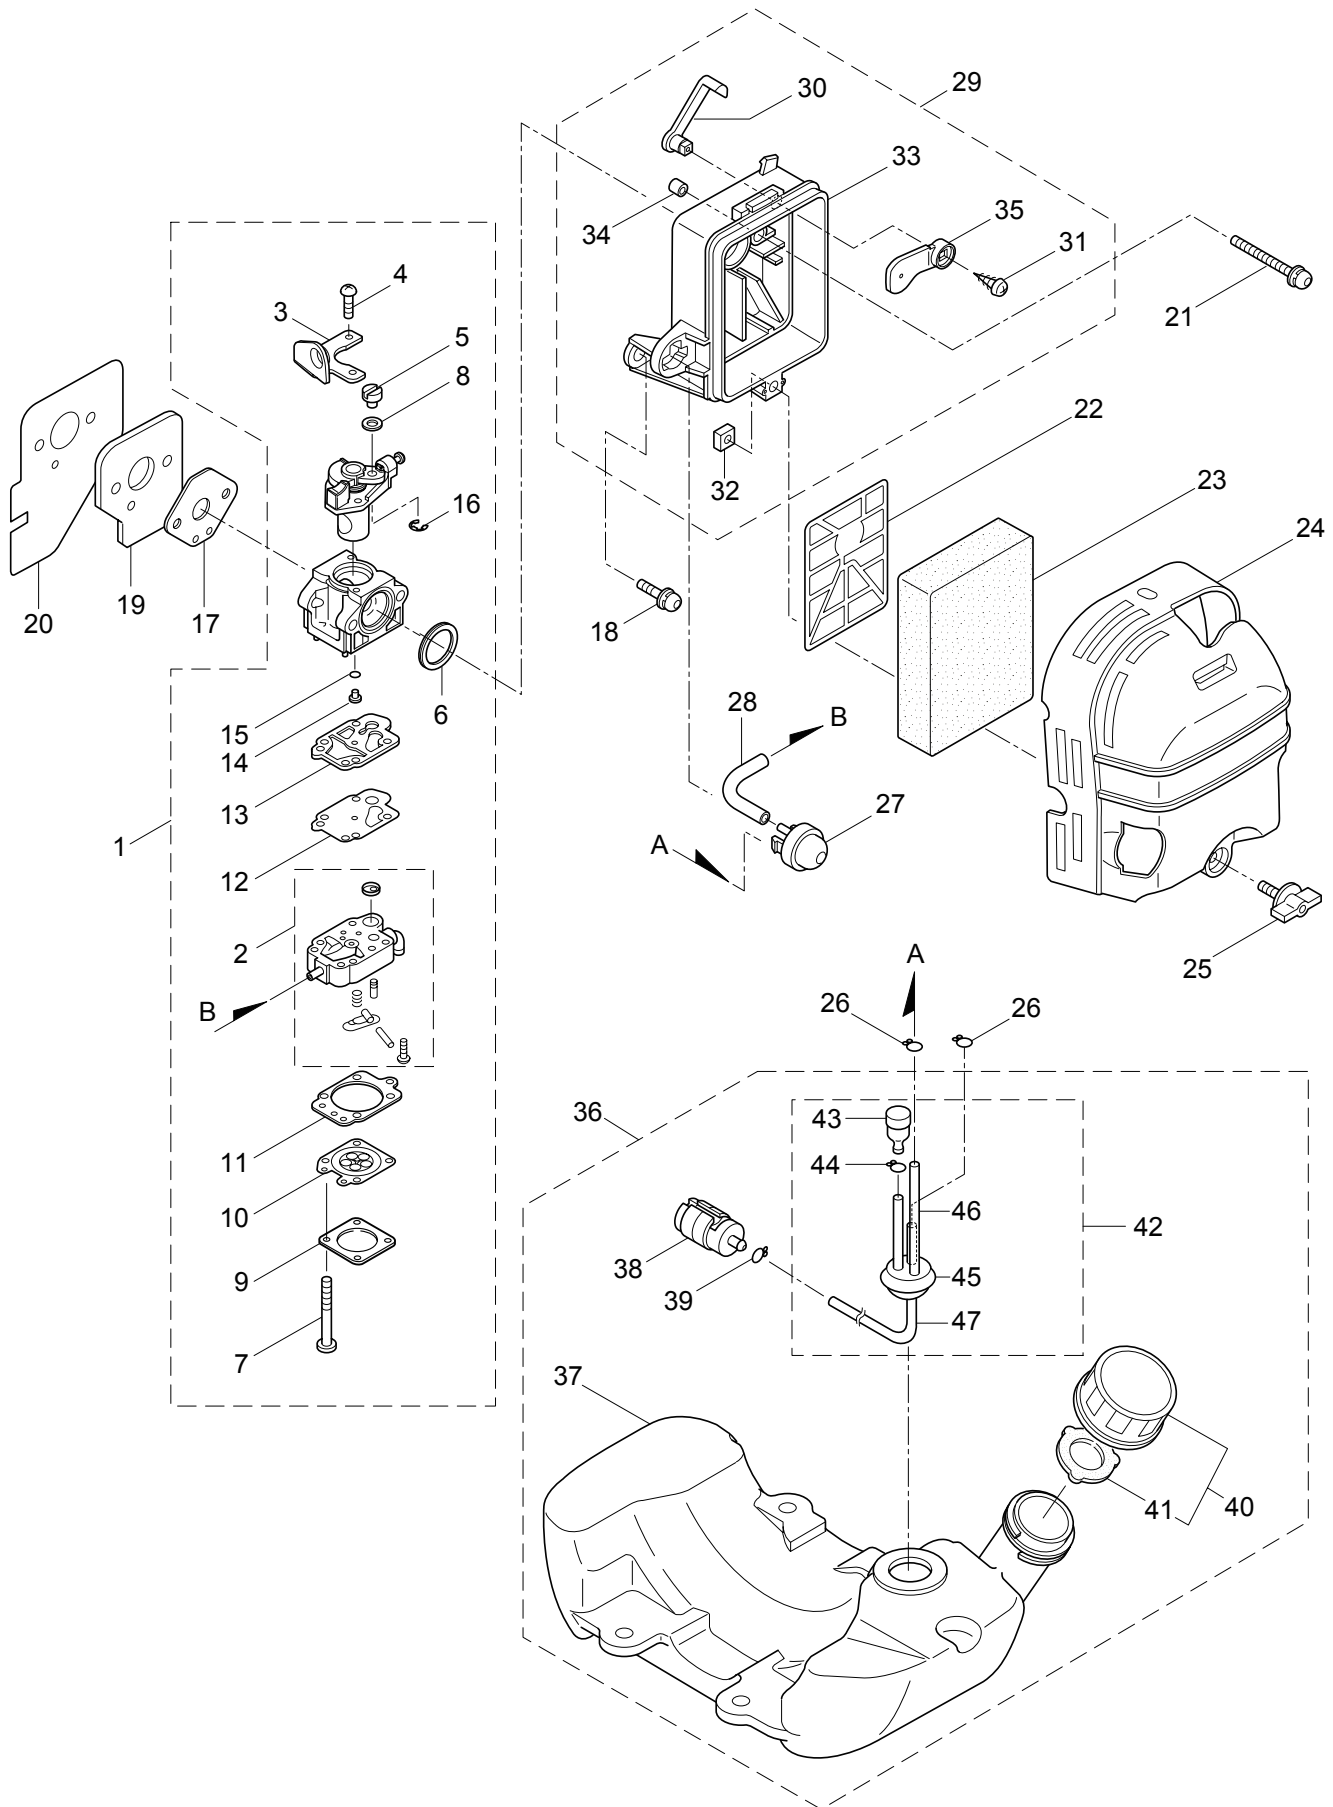

4. BCF4321H
CARBURETOR, FUEL TANK

Ref. No.	Part No.	Part Name	Q'ty	Remarks
4-1	284109	Carburetor Ass'y	1	Incl.2-16 New gasket required
4-2	283124	Pump Body	1	
4-3	264677	Bracket	1	
4-4	261875	Screw	2	
4-5	261658	Swivel	1	
4-6	261657	Packing	1	
4-7	263737	Screw	4	
4-8	264678	Washer	1	
4-9	263726	Cover Plate	1	
4-10	283905	Diaphragm, Meterring	1	
4-11	263727	Gasket	1	
4-12	262994	Diaphragm,Fuel Pump	1	
4-13	282576	Gasket	1	
4-14	283125	Main Jet	1	
4-15	261871	O-Ring	1	
4-16	261876	E-Ring	1	
4-17	282301	Gasket	1	
4-18	264807	Cap Screw	1	M5x16
4-19	283086	Divider	1	
4-20	283087	Gasket	1	
4-21	262720	Cap Screw	2	M5x55
4-22	282481	Plate	1	
4-23	282306	Element	1	
4-24	282307	Cleaner Cover	1	
4-25	281438	Knob	1	
4-26	261117	Clip	2	
4-27	282299	Pump	1	
4-28	282512	Fuel Pipe	1	
4-29	282302	Case Ass'y	1	Incl.30-35
4-30	282305	Lever	1	
4-31	269032	Screw	1	
4-32	269423	Nut	1	
4-33	282303	Case Body	1	
4-34	282484	Sleeve	3	
4-35	282304	Valve	1	
4-36	283487	Fuel Tank Ass'y	1	Incl.37-47
4-37	282310	Fuel Tank	1	
4-38	267328	Fuel Filter Ass'y	1	
4-39	261117	Clip	1	
4-40	281565	Fuel Tank Cap Ass'y	1	Incl.41
4-41	269377	Gasket	1	
4-42	282312	Fuel Pipe Ass'y	1	Incl.43-47
4-43	261590	Breather	1	
4-44	261117	Clip	1	
4-45	268065	Grommet	1