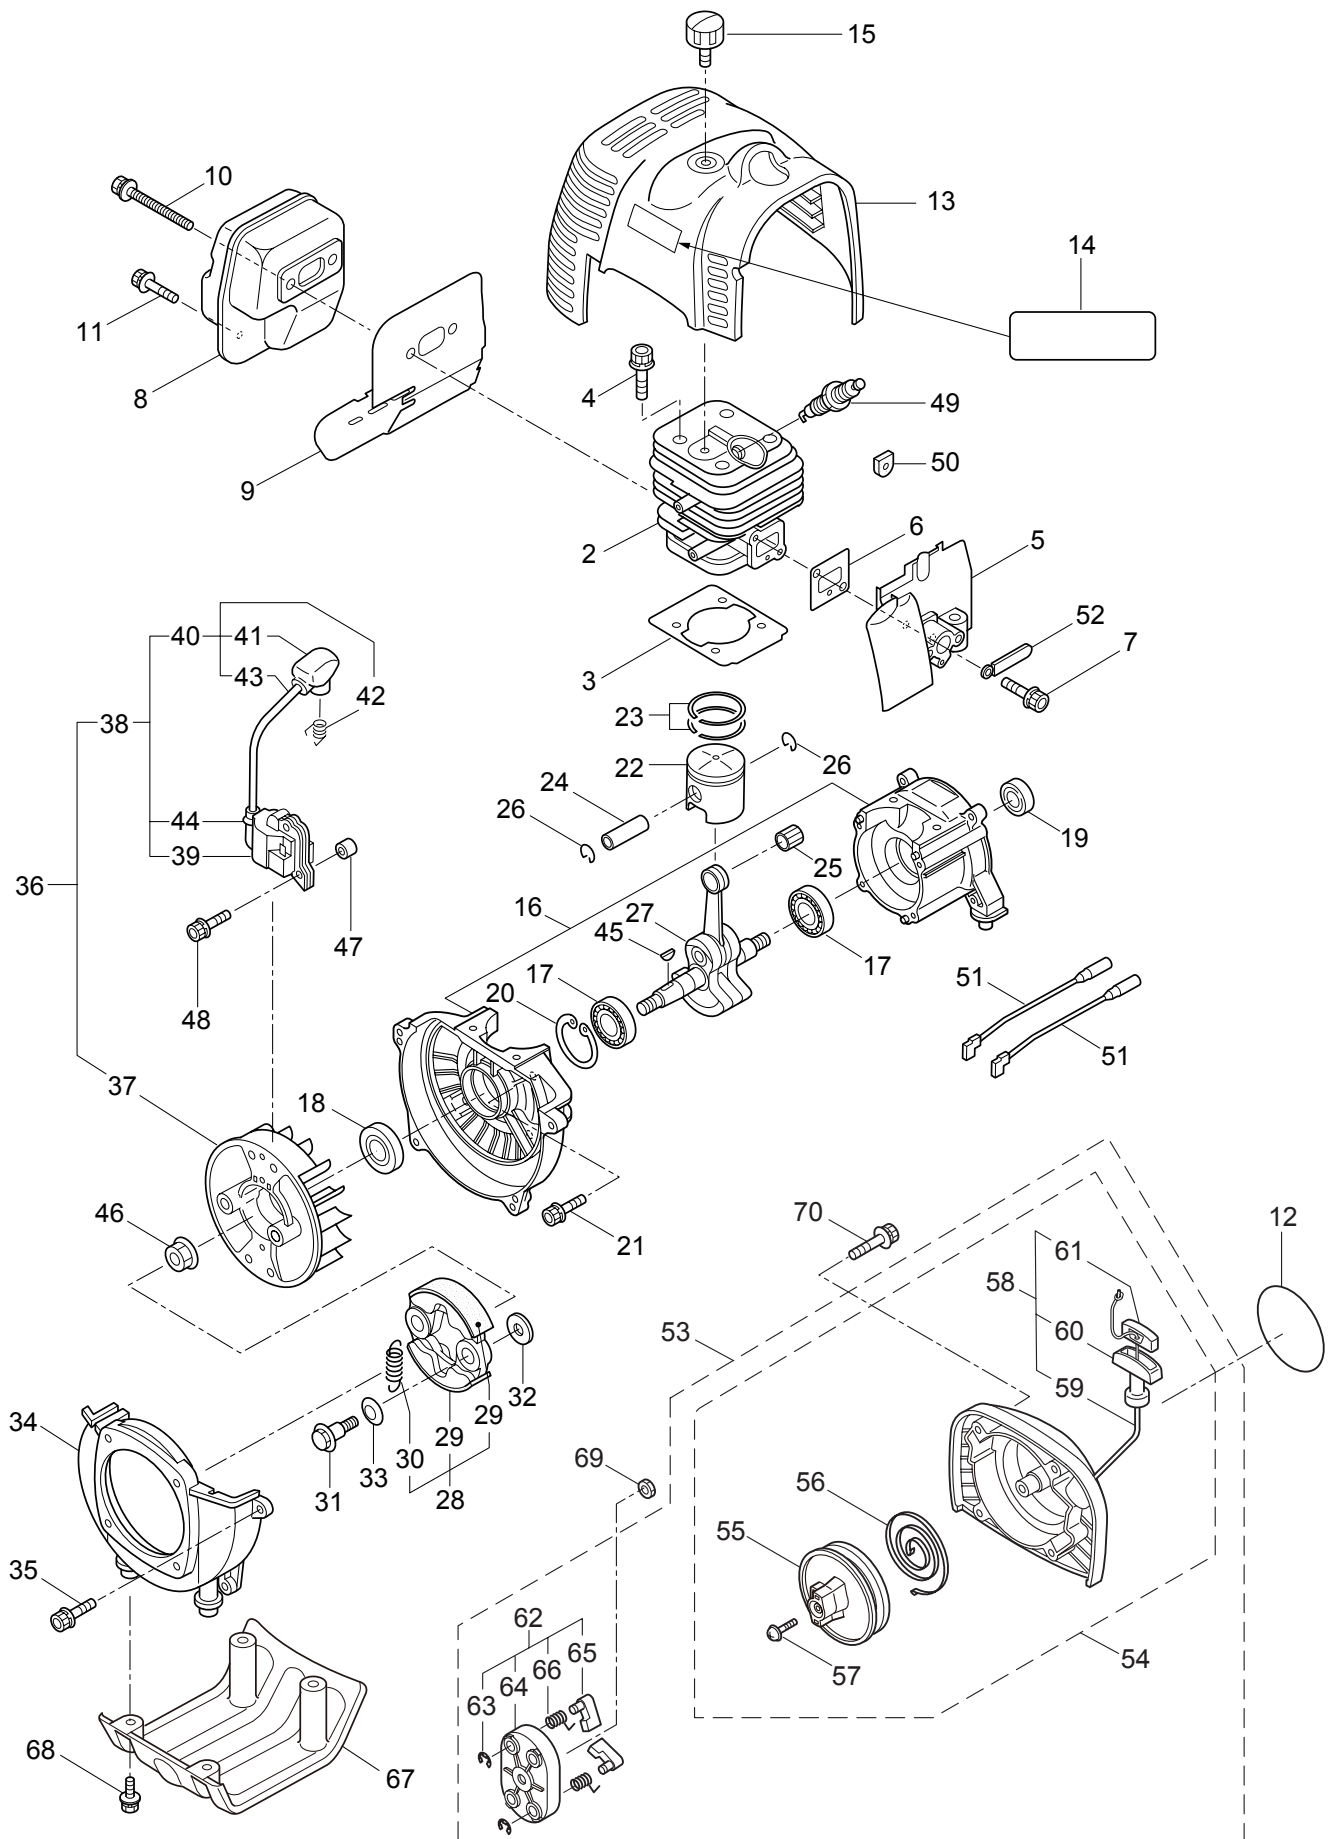

3. BCF4321H ENGINE

Ref. No.	Part No.	Part Name	Q'ty	Remarks
3-1	858299	Engine	1	NE420/15
3-2	282257	Cylinder	1	New gasket required
3-3	282259	Gasket	1	
3-4	261612	Cap Screw	4	M5x30
3-5	282261	Insulator	1	New gasket required
3-6	282262	Gasket	1	
3-7	267290	Cap Screw	2	M5x20
3-8	282264	Muffler Comp.	1	
3-9	282271	Gasket	1	
3-10	266713	Cap Screw	2	M5x60
3-11	283315	Screw	1	M5x12W-12
3-12	283573	Label	1	MARUYAMA NE420
3-13	282274	Top Cover	1	
3-14	281759	Label	1	MUS MARUYAMA
3-15	262556	Knob	1	
3-16	282277	Crankcase	1	
3-17	262658	Bearing	2	#6202C3
3-18	262660	Oil Seal	1	TC15357
3-19	262565	Oil Seal	1	ISCD15257
3-20	012380	Snap Ring	1	#35
3-21	261612	Cap Screw	4	M5x30
3-22	265227	Piston	1	
3-23	262476	Piston Ring	2	(2)Required
3-24	262749	Piston Pin	1	
3-25	262659	Bearing,Needle	1	KTV111414EG01B2
3-26	262479	Clip,Piston Pin	2	
3-27	283038	Crankshaft/Conn.Rod Ass'y	1	
3-28	282743	Clutch Ass'y	1	Incl.29,30
3-29	282624	Clutch Shoe	2	(2)required
3-30	263617	Spring,Clutch	1	2.3-44.8L
3-31	282321	Cap Screw	2	M8x1.25
3-32	262683	Washer	2	8x22xt1.2
3-33	262682	Wave Washer	2	
3-34	282285	Fan Cover	1	
3-35	261250	Cap Screw	4	M5x20
3-36	282287	Magneto Ass'y	1	Incl.37-44
3-37	282288	Rotor/Fan	1	
3-38	282289	Ignition Coil Ass'y	1	Incl.39-44
3-39	267572	Coil	1	
3-40	282290	Spark Plug Wire Ass'y	1	Incl.41-43
3-41	282292	Plug Boot	1	
3-42	261075	Connector	1	
3-43	282291	Spark Plug Wire	1	
3-44	261072	Cap	1	
3-45	261076	Woodruff Key	1	3x10