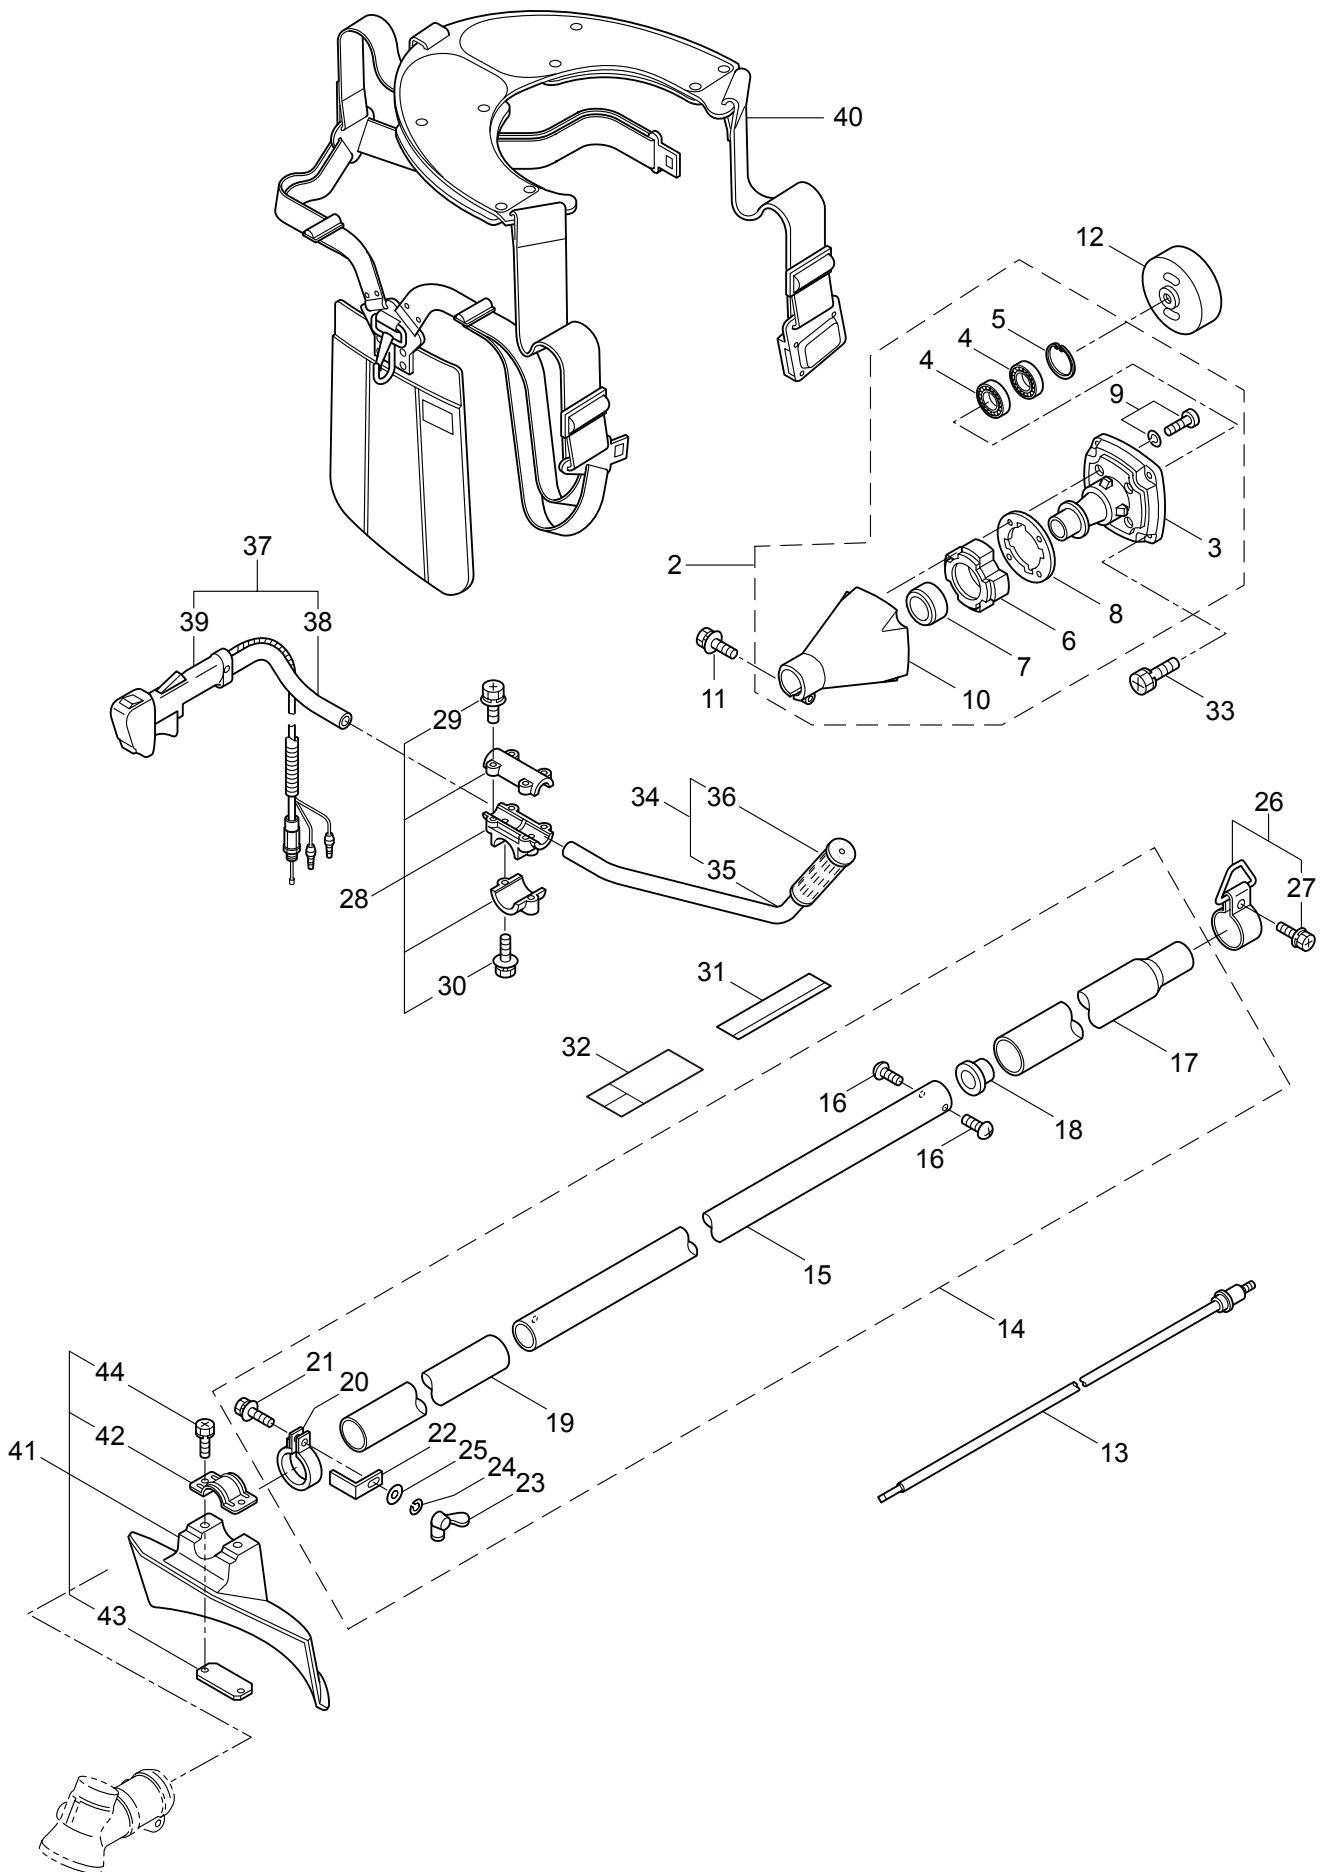

PARTS LIST

BCF4321H

CONTENTS

1. MAIN BODY	1 ~ 2
2. GEARCASE.....	3 ~ 4
3. ENGINE.....	5 ~ 8
4. CARBURETOR, FUEL TANK	9 ~ 12
5. ACCESSORIES	13 ~ 14

2009. 05.

MARUYAMA

P/N 522775

1. BCF4321H
MAIN BODY

Ref. No.	Part No.	Part Name	Q'ty	Remarks
1-1	363604	BCF4321H	1	
1-2	228329	Clutch Case Ass'y	1	Incl.3-10
1-3	227729	Bearing Case	1	
1-4	140474	Bearing	2	#620ZZ
1-5	012380	Snap Ring	1	#35
1-6	217045	Buffer (A)	1	
1-7	217046	Buffer (B)	1	
1-8	217047	Washer	1	
1-9	092033	Screw	4	M5x15
1-10	227728	Driveshaft Tube Adapter	1	
1-11	092556	Bolt	1	M6x30
1-12	211203	Clutch Drum	1	
1-13	217897	Driveshaft Ass'y	1	
1-14	224994	Driveshaft Tube Ass'y	1	Incl.15-25
1-15	218335	Driveshaft Tube	1	
1-16	089580	Screw	2	M3.5x6
1-17	218324	Driveshaft Tube (B)	1	
1-18	059257	Pipe Base	1	
1-19	218325	Sleeve	1	
1-20	218237	Stopper	1	
1-21	092556	Bolt	1	M6x30
1-22	224995	Plate	1	
1-23	054990	Butterfly Nut	1	
1-24	126568	Spring Washer	1	M6
1-25	127239	Washer	1	M6
1-26	220007	Hanging Bracket Ass'y	1	Incl.27
1-27	089743	Bolt	1	M6x15
1-28	217638	Bracket Ass'y	1	Incl.29,30
1-29	092554	Bolt	4	M6x25
1-30	092556	Bolt	2	M6x30
1-31	230770	Label	1	BC4321H
1-32	213750	Label	1	Caution
1-33	092552	Bolt	4	M6x20
1-34	228398	Handle Ass'y-Left	1	Incl.35,36
1-35	228399	Handle (A)	1	
1-36	226512	Grip	1	
1-37	229074	Handle Ass'y-Right	1	Incl.38,39
1-38	228401	Handle (B)	1	
1-39	229005	Throttle Trigger	1	
1-40	998384	Full Support Harness	1	
1-41	219873	Safety Cover Ass'y	1	Incl.42-44
1-42	219874	Bracket	1	
1-43	210313	Threaded Bracket	1	
1-44	092555	Bolt	2	M6x30