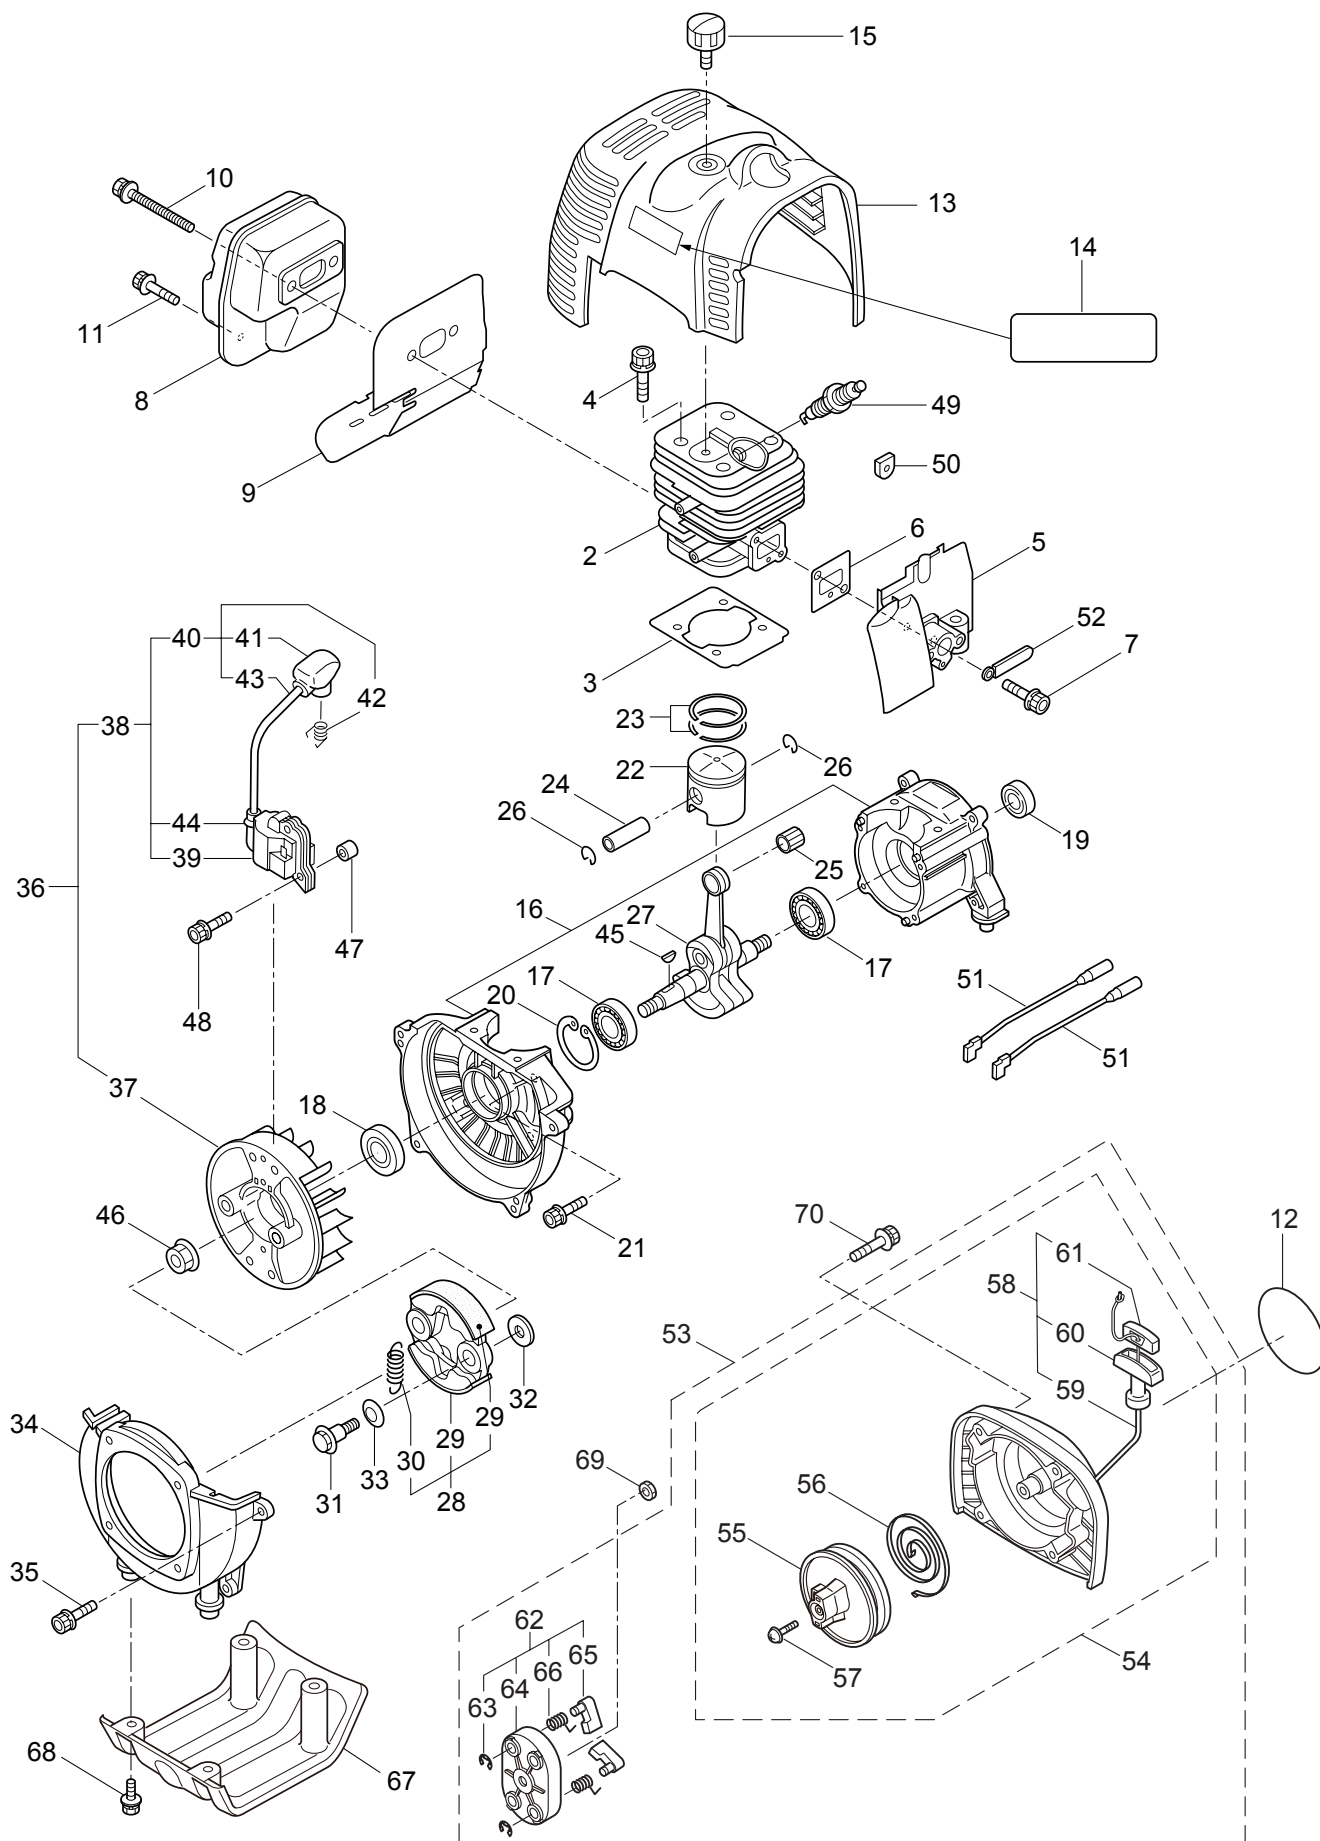

3. BCF4321H ENGINE

Ref. No.	Part No.	Part Name	Q'ty	Remarks
3-46	262731	Nut,Rotor	1	M10
3-47	280381	Spacer	2	
3-48	261256	Cap Screw	2	M4x25
3-49	261200	Spark Plug	1	NGK BPM6Y
3-50	281172	Grommet	1	
3-51	267492	Lead	2	130L
3-52	264588	Clamp	1	
3-53	285674	Recoil Starter Ass'y	1	Incl.54-66
3-54	285675	Starter Ass'y	1	Incl.55-61
3-55	285676	Reel	1	
3-56	280995	Spiral Spring	1	
3-57	281000	Set Screw	1	
3-58	285677	Starter Rope Ass'y	1	Incl.59-61
3-59	285678	Starter Rope	1	
3-60	262633	Starter Grip	1	
3-61	262981	Cap	1	
3-62	285679	Starter Pulley Ass'y	1	Incl.63-66
3-63	262638	E-Ring	2	
3-64	285680	Starter Pulley	1	
3-65	285681	Pawl	2	
3-66	285682	Return Spring	2	
3-67	282317	Stand	1	
3-68	281714	Cap Screw	4	M5x20
3-69	285736	Nut	1	M8
3-70	261607	Cap Screw	4	M5x16