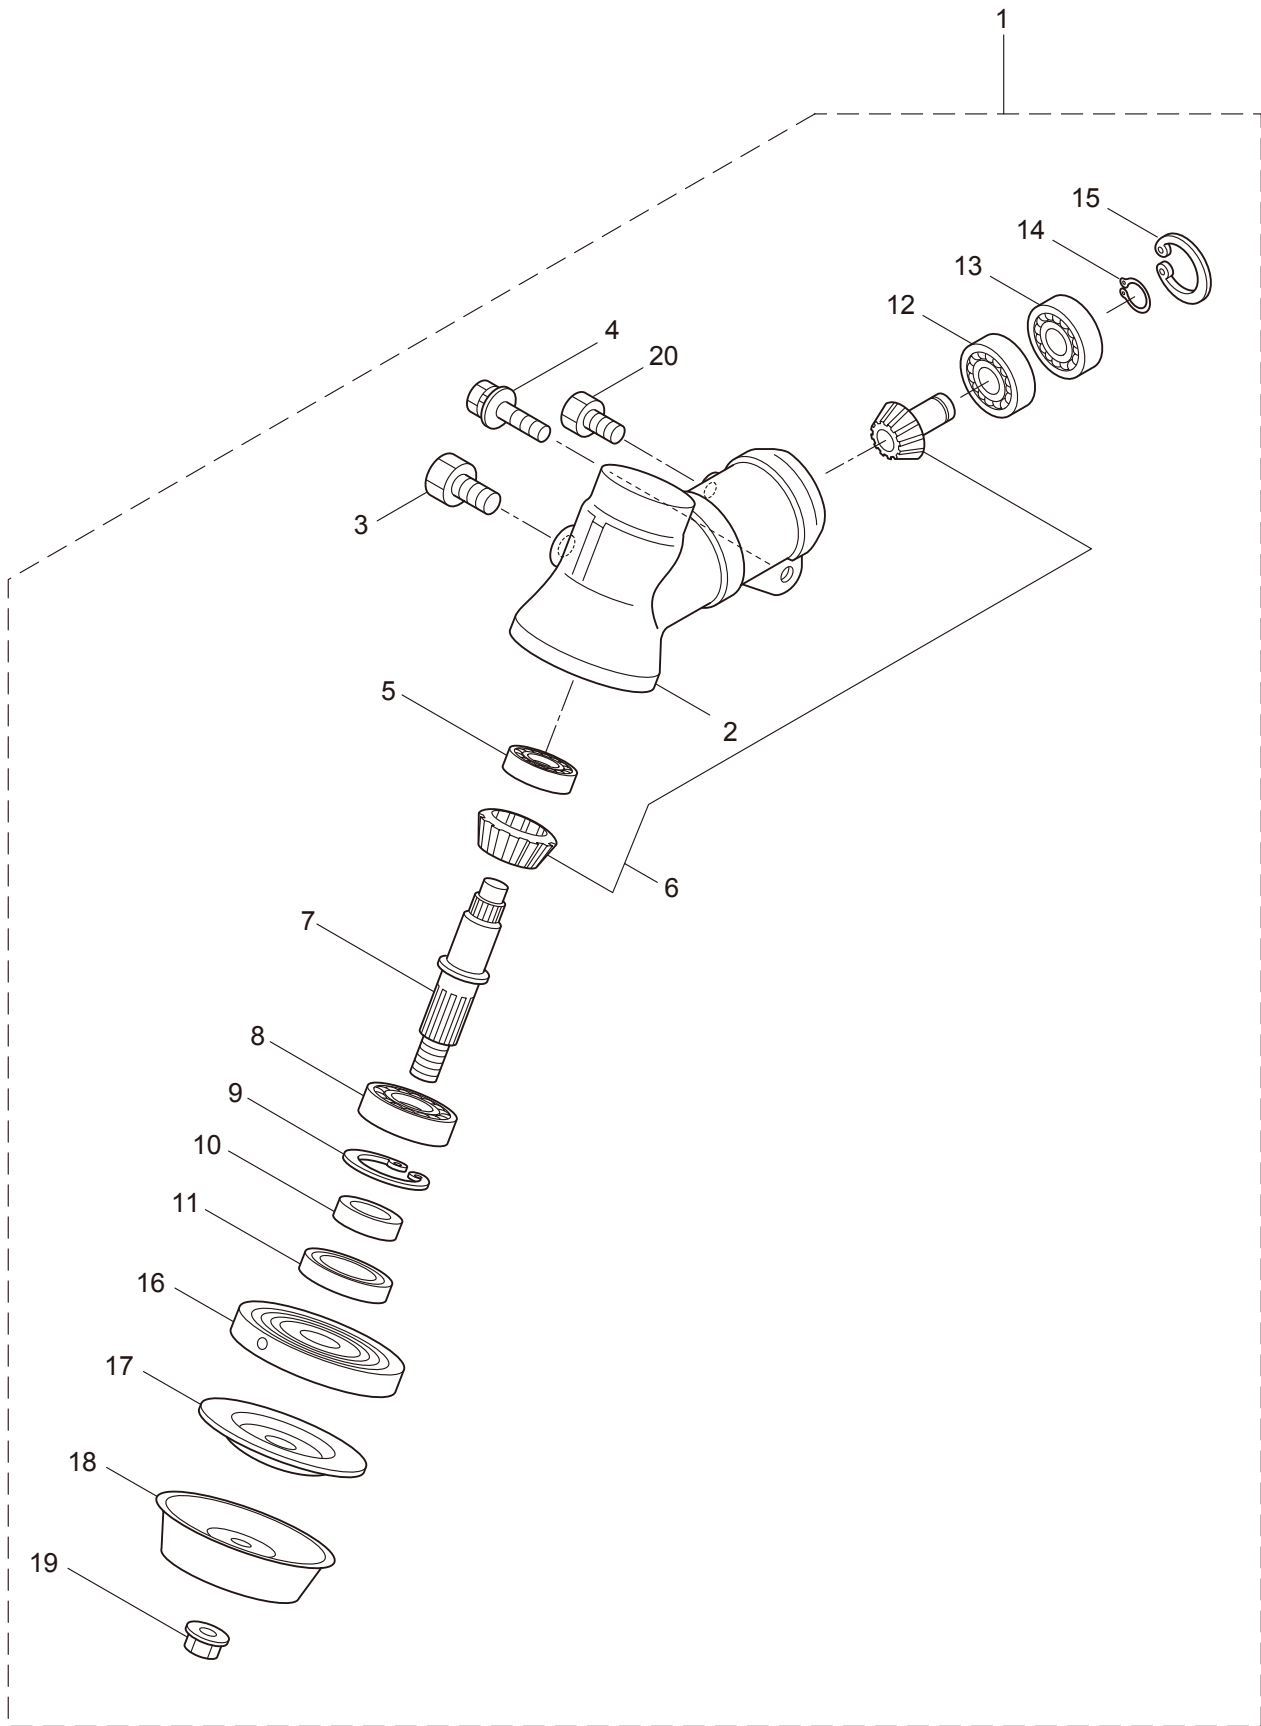

2. BCF4321H
GEAR CASE

Ref. No.	Part No.	Part Name	Q'ty	Remarks
2-1	229098	Gearcase Ass'y	1	Incl.2-20
2-2	219646	Gearcase	1	
2-3	089101	Bolt	1	M8x10
2-4	092556	Bolt	1	M6x30
2-5	210560	Bearing	1	#609
2-6	227102	Gear Set	1	
2-7	229099	Blade Shaft	1	
2-8	022009	Bearing	1	#6002
2-9	016732	Snap Ring	1	#32
2-10	212394	Collar	1	15x22x8L
2-11	211818	Oil Seal	1	D22 32 6
2-12	014490	Bearing	1	#6000
2-13	106933	Bearing	1	#6000Z
2-14	014210	Snap Ring	1	#10
2-15	054676	Snap Ring	1	#26
2-16	217060	Boss Adapter	1	
2-17	217061	Clamping Washer	1	
2-18	227960	Nut Cover	1	
2-19	227961	Blade Locking Nut	1	
2-20	089747	Bolt	1	M6x12