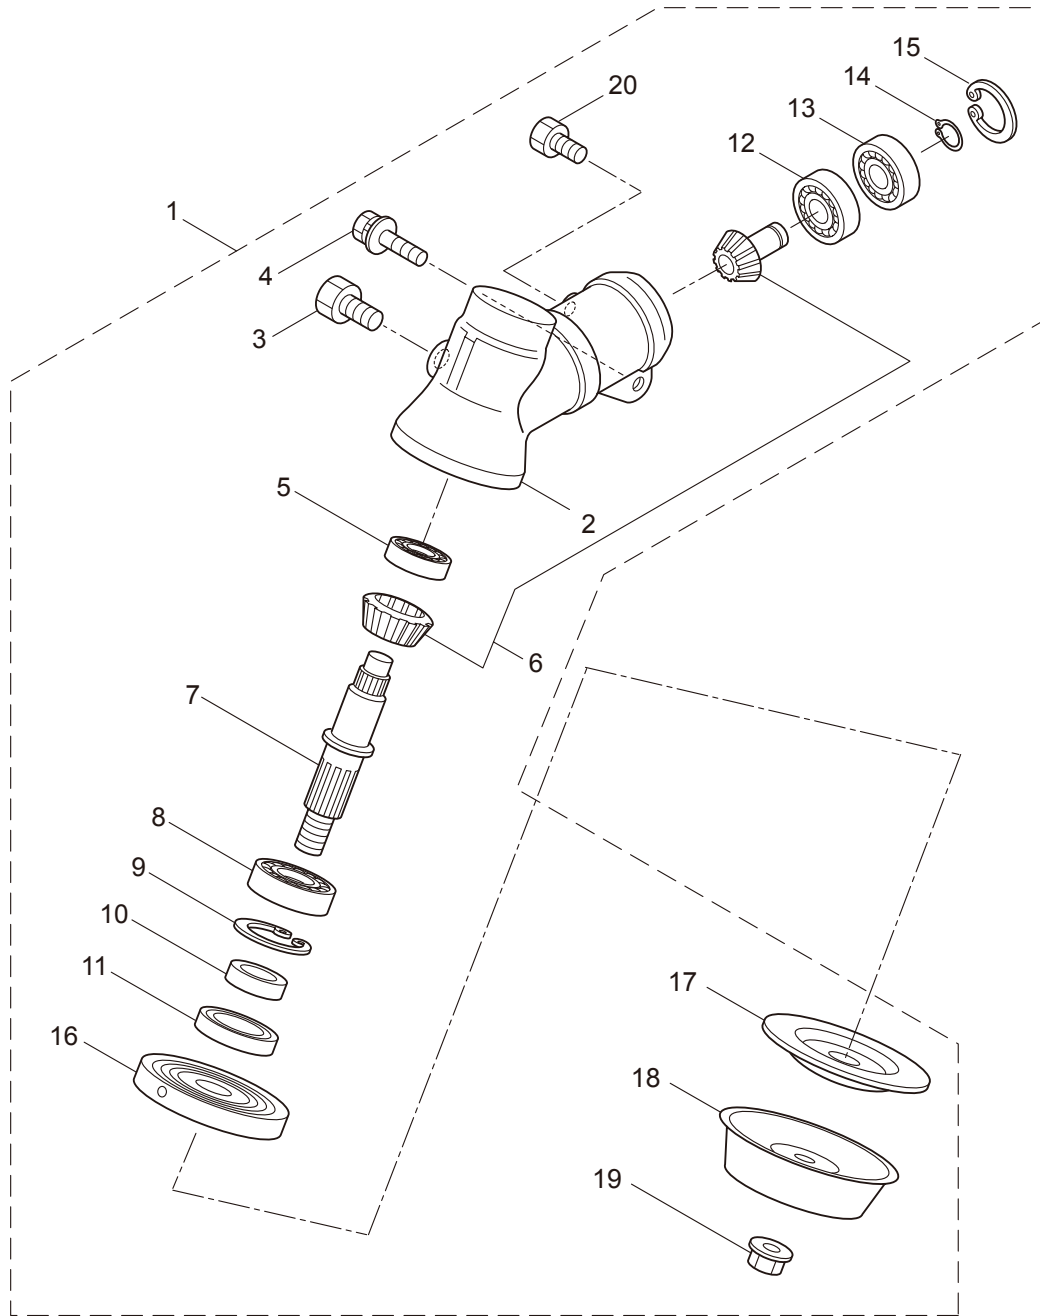

2. BC4321H
GEAR CASE

Ref. No.	Part No.	Part Name	Q'ty	Remarks
2-1	231846	Gearcase Ass'y	1	Incl.2-20
2-2	219646	Gearcase	1	
2-3	089101	Bolt	1	M8x10
2-4	092556	Bolt	1	M6x30
2-5	210560	Bearing	1	#609
2-6	227102	Gear Set	1	
2-7	229099	Blade Shaft	1	
2-8	022009	Bearing	1	#6002
2-9	016732	Snap Ring	1	#32
2-10	212394	Collar	1	15x22x8L
2-11	211818	Oil Seal	1	D22 32 6
2-12	014490	Bearing	1	#6000
2-13	106933	Bearing	1	#6000Z
2-14	014210	Snap Ring	1	#10
2-15	054676	Snap Ring	1	#26
2-16	217060	Boss Adapter	1	
2-17	231847	Clamping Washer	1	
2-18	230849	Stabilizer	1	
2-19	227961	Blade Locking Nut	1	
2-20	089747	Bolt	1	M6x12
2-21	228008	Box Spanner	1	
2-22	022865	Double-ended Wrench	1	8x10
2-23	210181	Lever Handle	1	3.5x170L
2-24	211337	Grease Tube	1	
2-25	232712	Instruction Manual	1