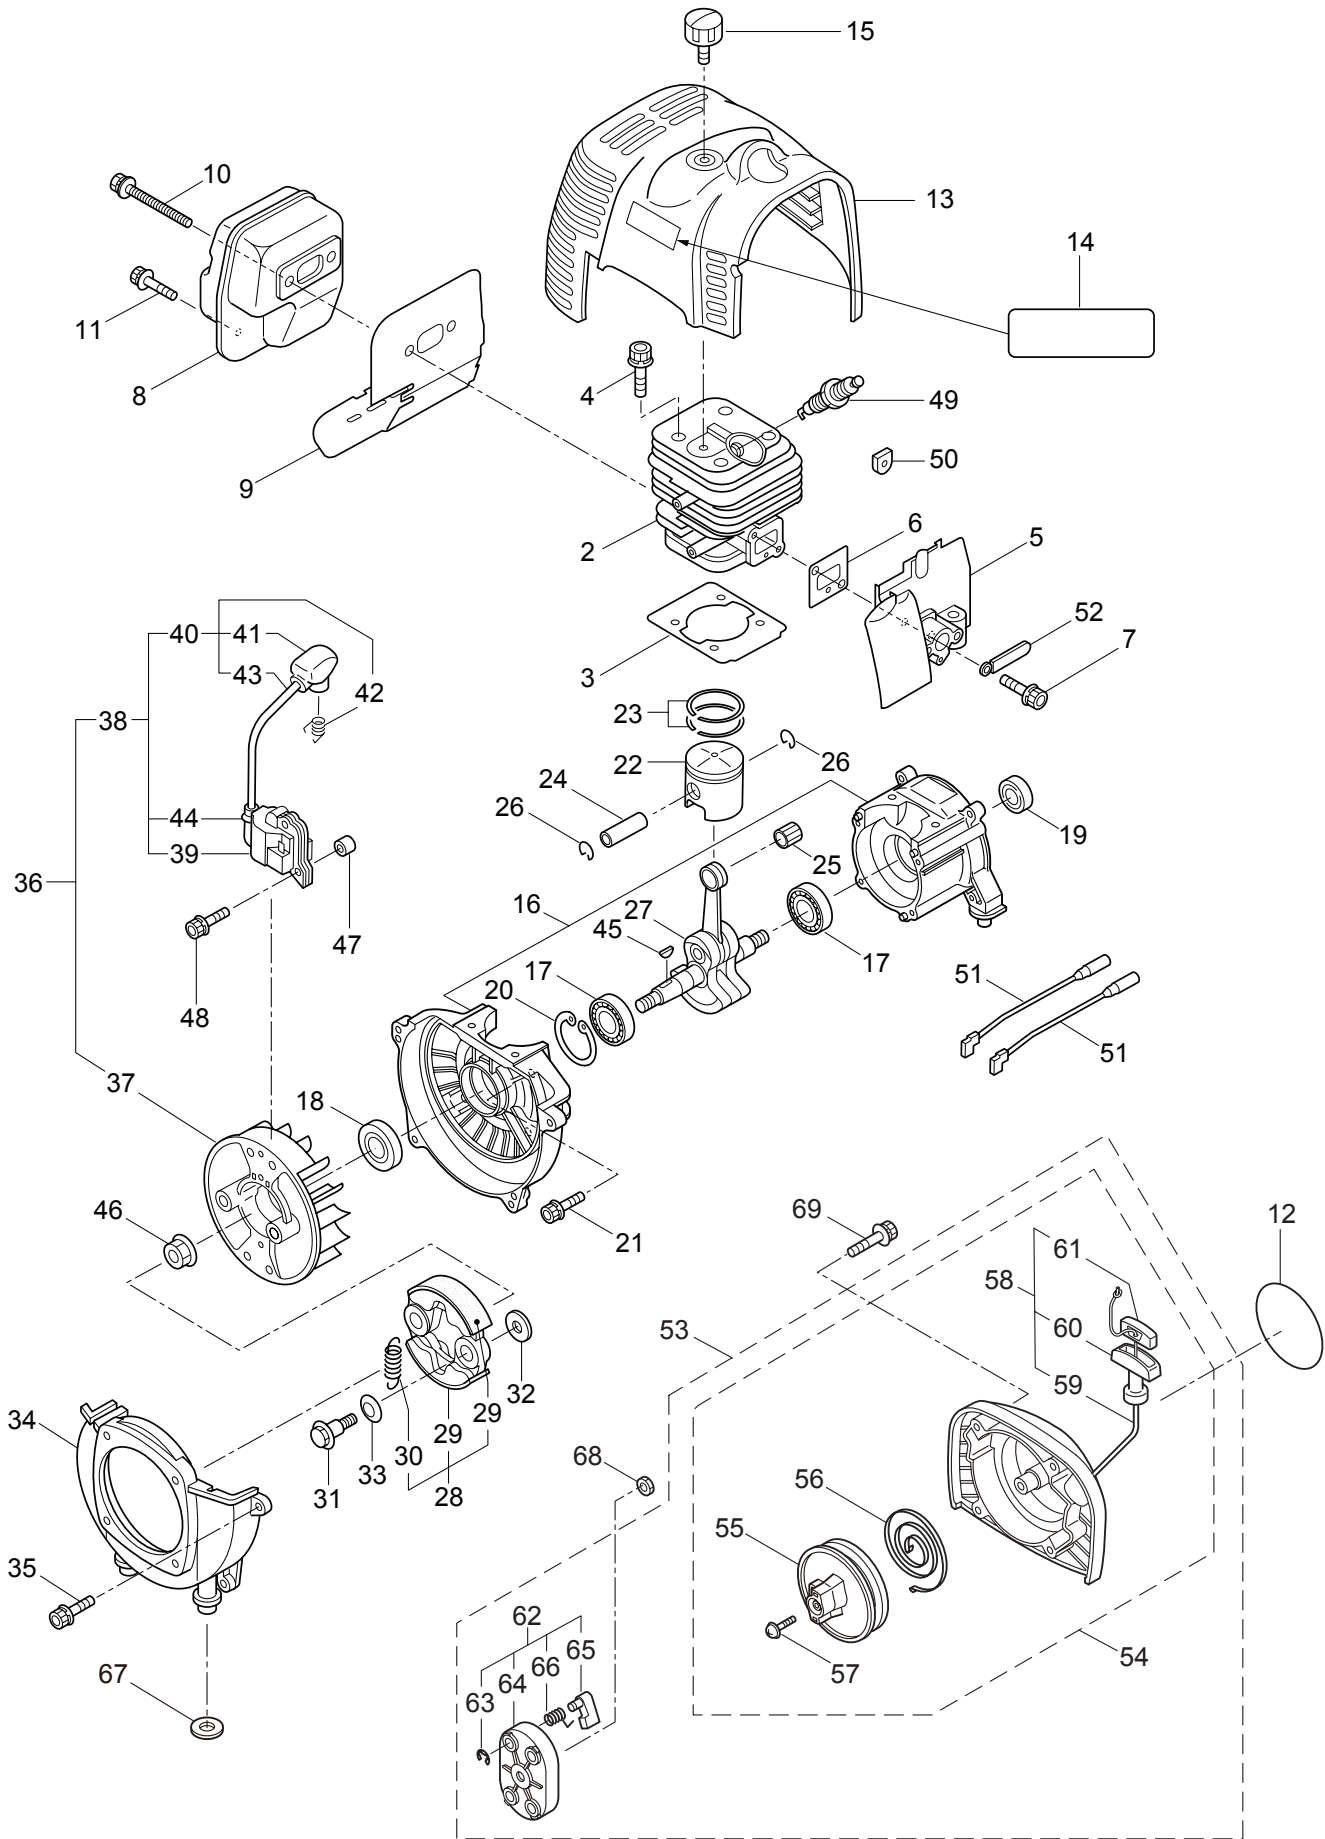

3. BC4321H ENGINE

Ref. No.	Part No.	Part Name	Q'ty	Remarks
3-46	262731	Nut,Rotor	1	M10
3-47	280381	Spacer	2	
3-48	261256	Cap Screw	2	M4x25
3-49	261200	Spark Plug	1	NGK BPM6Y
3-50	281172	Grommet	1	
3-51	267492	Lead	2	130L
3-52	264588	Clamp	1	
3-53	285674	Recoil Starter Ass'y	1	Incl.54-66
3-54	285675	Starter Ass'y	1	Incl.55-61
3-55	285676	Reel	1	
3-56	280995	Spiral Spring	1	
3-57	281000	Set Screw	1	
3-58	285677	Starter Rope Ass'y	1	Incl.59-61
3-59	285678	Starter Rope	1	
3-60	262633	Starter Grip	1	
3-61	262981	Cap	1	
3-62	285679	Starter Pulley Ass'y	1	Incl.63-66
3-63	262638	E-Ring	2	
3-64	285680	Starter Pulley	1	
3-65	285681	Pawl	2	
3-66	285682	Return Spring	2	
3-67	285735	Packing	4	
3-68	285736	Nut	1	M8
3-69	261607	Cap Screw	4	M5x16