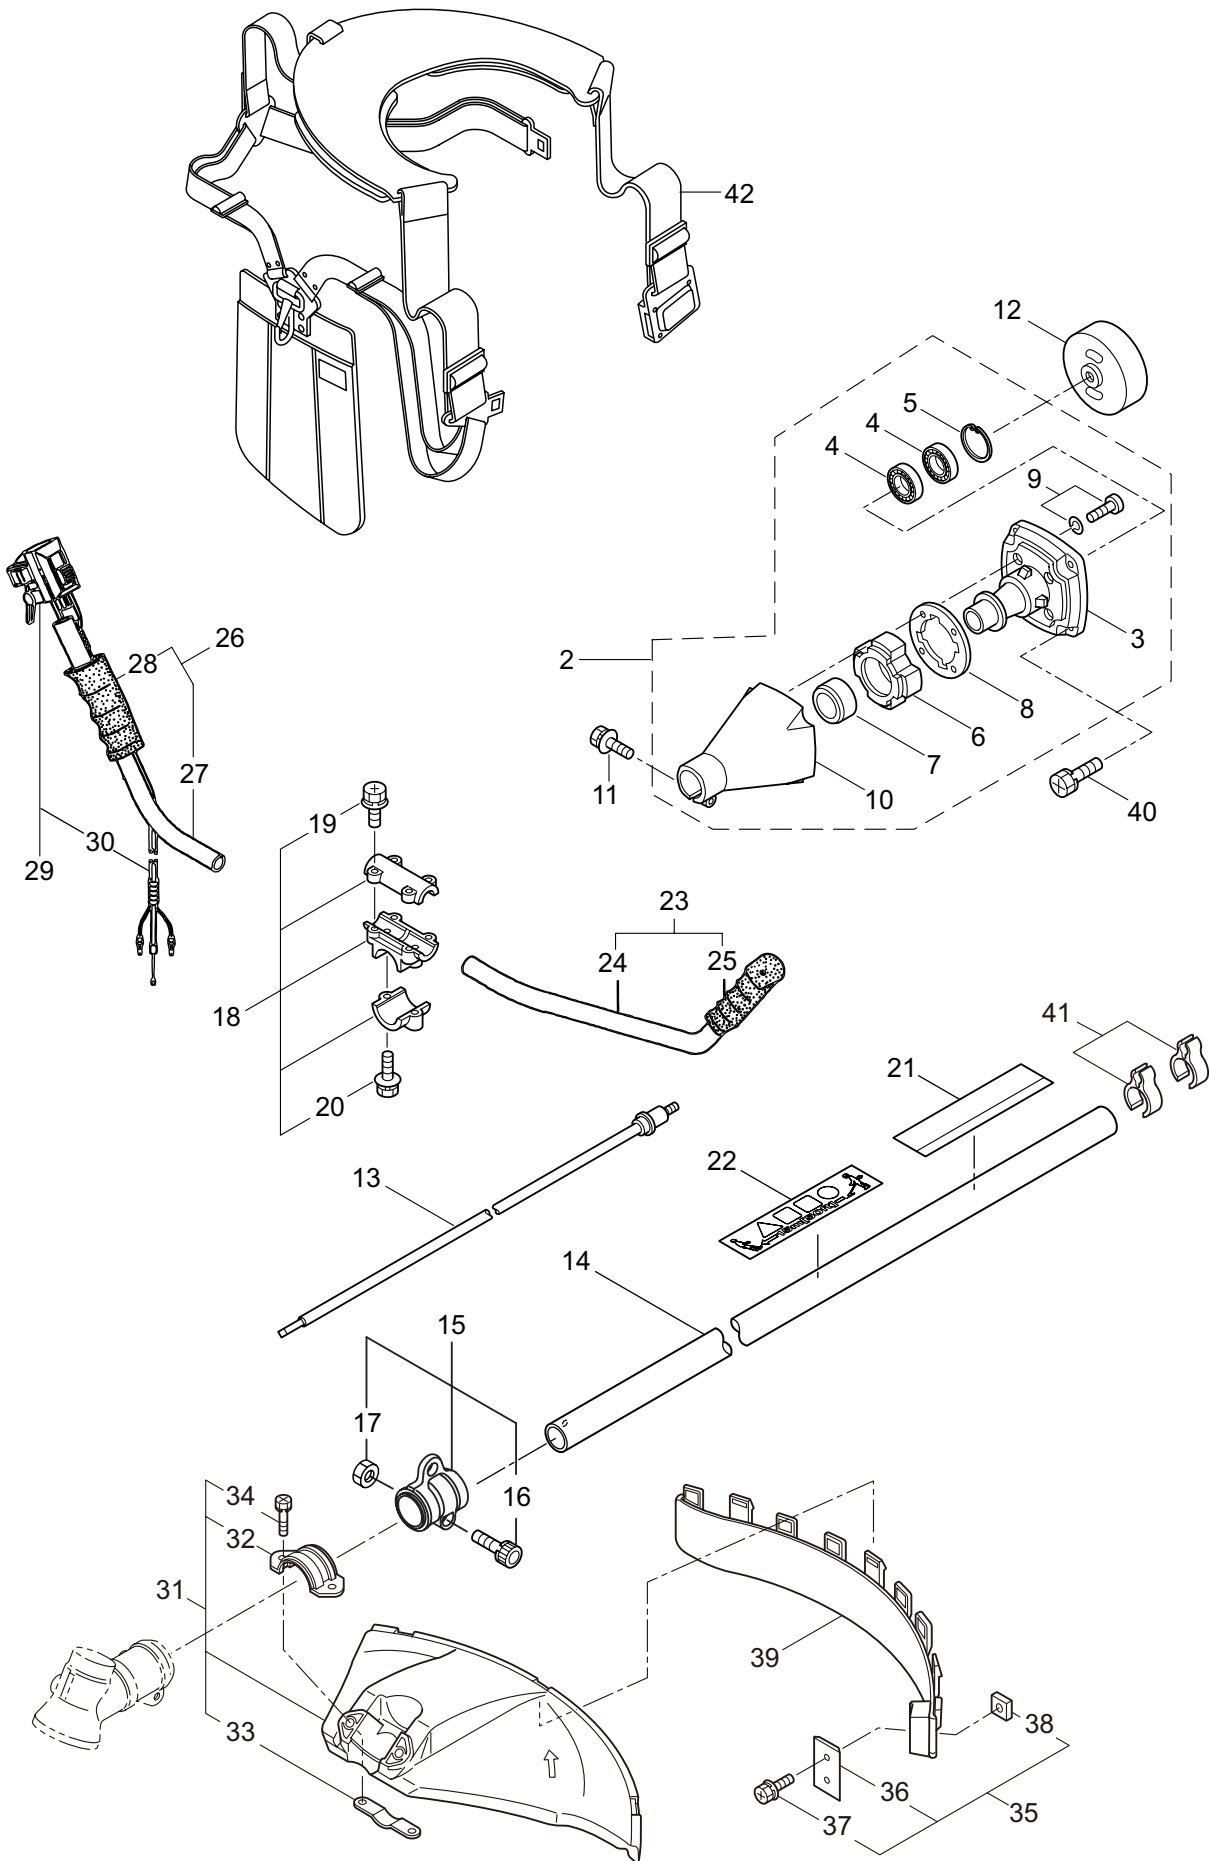

PARTS LIST

BC4321H

CONTENTS

1. MAIN BODY	1 ~ 2
2. GEARCASE.....	3 ~ 4
3. ENGINE	5 ~ 8
4. CARBURETOR, FUEL TANK	9 ~ 12

2011. 04.

MARUYAMA

P/N 523198

1. BC4321H
MAIN BODY

Ref. No.	Part No.	Part Name	Q'ty	Remarks
1-1	366056	BC4321H	1	
1-2	228329	Clutch Case Ass'y	1	Incl.3-10
1-3	227729	Bearing Case	1	
1-4	140474	Bearing	2	#6202ZZ
1-5	012380	Snap Ring	1	#35
1-6	217045	Buffer (A)	1	
1-7	217046	Buffer (B)	1	
1-8	217047	Washer	1	
1-9	092033	Screw	4	M5x15
1-10	227728	Driveshaft Tube Adapter	1	
1-11	092556	Bolt	1	M6x30
1-12	211203	Clutch Drum	1	
1-13	217897	Driveshaft Ass'y	1	
1-14	217900	Driveshaft Tube	1	
1-15	232696	Hanging Bracket Ass'y	1	Incl.16,17
1-16	232700	Bolt	1	M5x25
1-17	126993	Nut	1	M5
1-18	217638	Bracket Ass'y	1	Incl.19,20
1-19	092554	Bolt	4	M6x25
1-20	092556	Bolt	2	M6x30
1-21	231810	Label	1	BC4321H
1-22	213750	Label	1	Caution
1-23	225236	Handle Ass'y-Left	1	Incl.24,25
1-24	225218	Handle	1	
1-25	217904	Handle Grip	1	
1-26	225237	Handle Ass'y-Right	1	Incl.27,28
1-27	225219	Handle	1	
1-28	217907	Handle Grip	1	
1-29	222152	Throttle Trigger	1	Incl.30
1-30	226573	Wire Ass'y	1	
1-31	228303	Safety Cover Ass'y	1	Incl.32-34
1-32	223179	Bracket	1	
1-33	223180	Threaded Bracket	1	
1-34	092555	Bolt	2	M6x30
1-35	230789	String Cutter Ass'y	1	Incl.36-38
1-36	230747	String Cutter	1	
1-37	817002	Bolt	1	M5x20
1-38	228325	Nut	1	
1-39	230748	Cover Extention	1	
1-40	092552	Bolt	4	M6x20
1-41	219161	Wire Guide	2	
1-42	228086	Hanging Strap Ass'y	1	