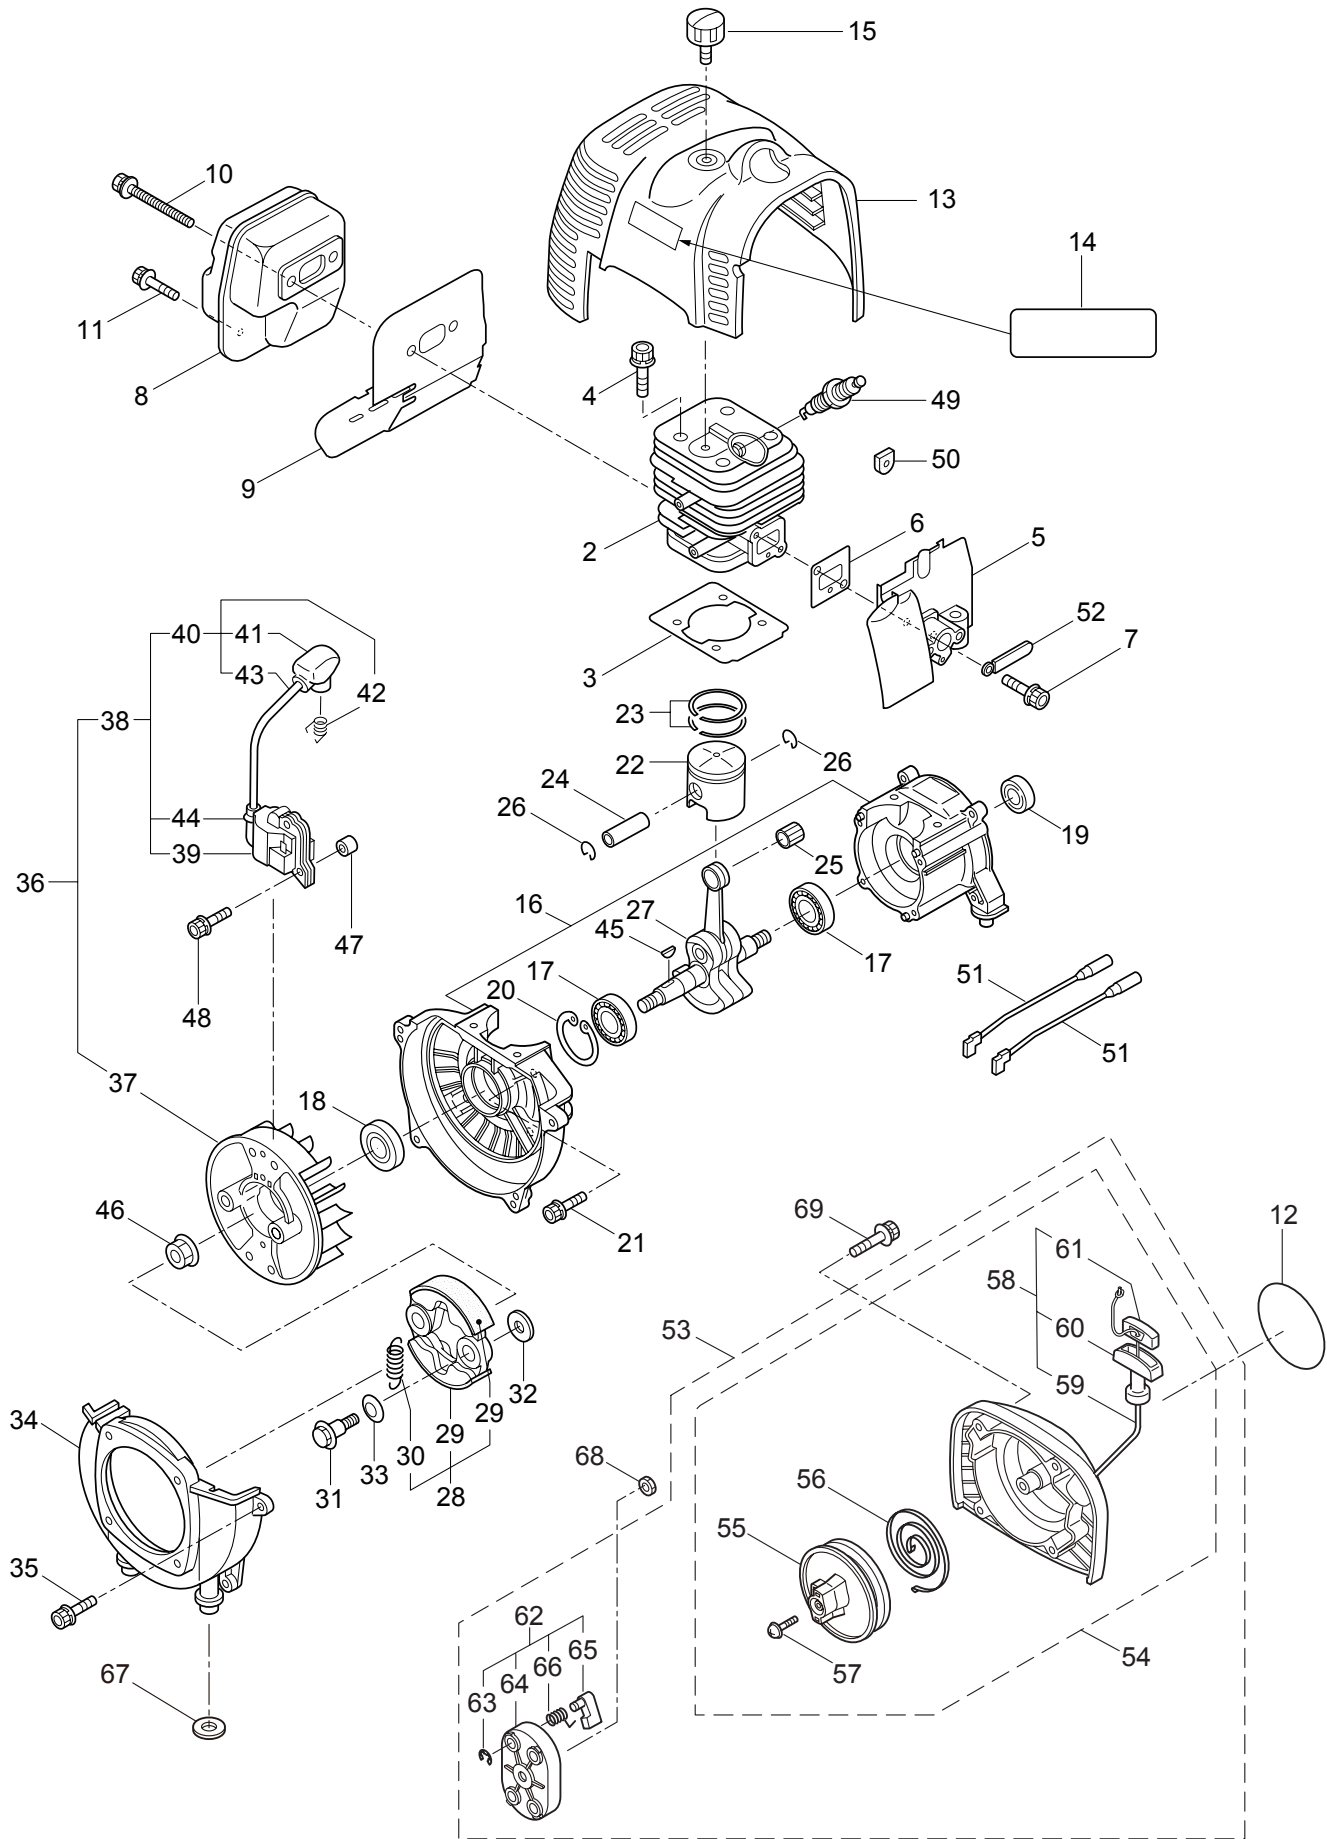

3. BC4321H ENGINE

Ref. No.	Part No.	Part Name	Q'ty	Remarks
3-1	858906	Engine	1	NE420TH/09
3-2	282257	Cylinder	1	New gasket required
3-3	282259	Gasket	1	
3-4	261612	Cap Screw	4	M5x30
3-5	282261	Insulator	1	New gasket required
3-6	282262	Gasket	1	
3-7	267290	Cap Screw	2	M5x20
3-8	282264	Muffler Comp.	1	
3-9	282271	Gasket	1	
3-10	266713	Cap Screw	2	M5x60
3-11	283315	Screw	1	M5x12W-12
3-12	286910	Label	1	NE420
3-13	282274	Top Cover	1	
3-14	286912	Label	1	
3-15	262556	Knob	1	
3-16	282277	Crankcase	1	
3-17	262658	Bearing	2	#6202C3
3-18	262660	Oil Seal	1	TC15357
3-19	262565	Oil Seal	1	ISCD15257
3-20	012380	Snap Ring	1	#35
3-21	261612	Cap Screw	4	M5x30
3-22	265227	Piston	1	
3-23	262476	Piston Ring	2	(2)Required
3-24	262749	Piston Pin	1	
3-25	262659	Bearing,Needle	1	KTV111414EG01B2
3-26	262479	Clip,Piston Pin	2	
3-27	283038	Crankshaft/Conn.Rod Ass'y	1	
3-28	262577	Clutch Ass'y	1	Incl.29,30
3-29	282624	Clutch Shoe	2	(2)required
3-30	263615	Spring,Clutch	1	
3-31	282321	Cap Screw	2	M8x1.25
3-32	262683	Washer	2	8x22xt1.2
3-33	262682	Wave Washer	2	
3-34	282285	Fan Cover	1	
3-35	261250	Cap Screw	4	M5x20
3-36	282287	Magneto Ass'y	1	Incl.37-44
3-37	282288	Rotor/Fan	1	
3-38	282289	Ignition Coil Ass'y	1	Incl.39-44
3-39	267572	Coil	1	
3-40	282290	Spark Plug Wire Ass'y	1	Incl.41-43
3-41	282292	Plug Boot	1	
3-42	261075	Connector	1	
3-43	282291	Spark Plug Wire	1	
3-44	261072	Cap	1	
3-45	261076	Woodruff Key	1	3x10