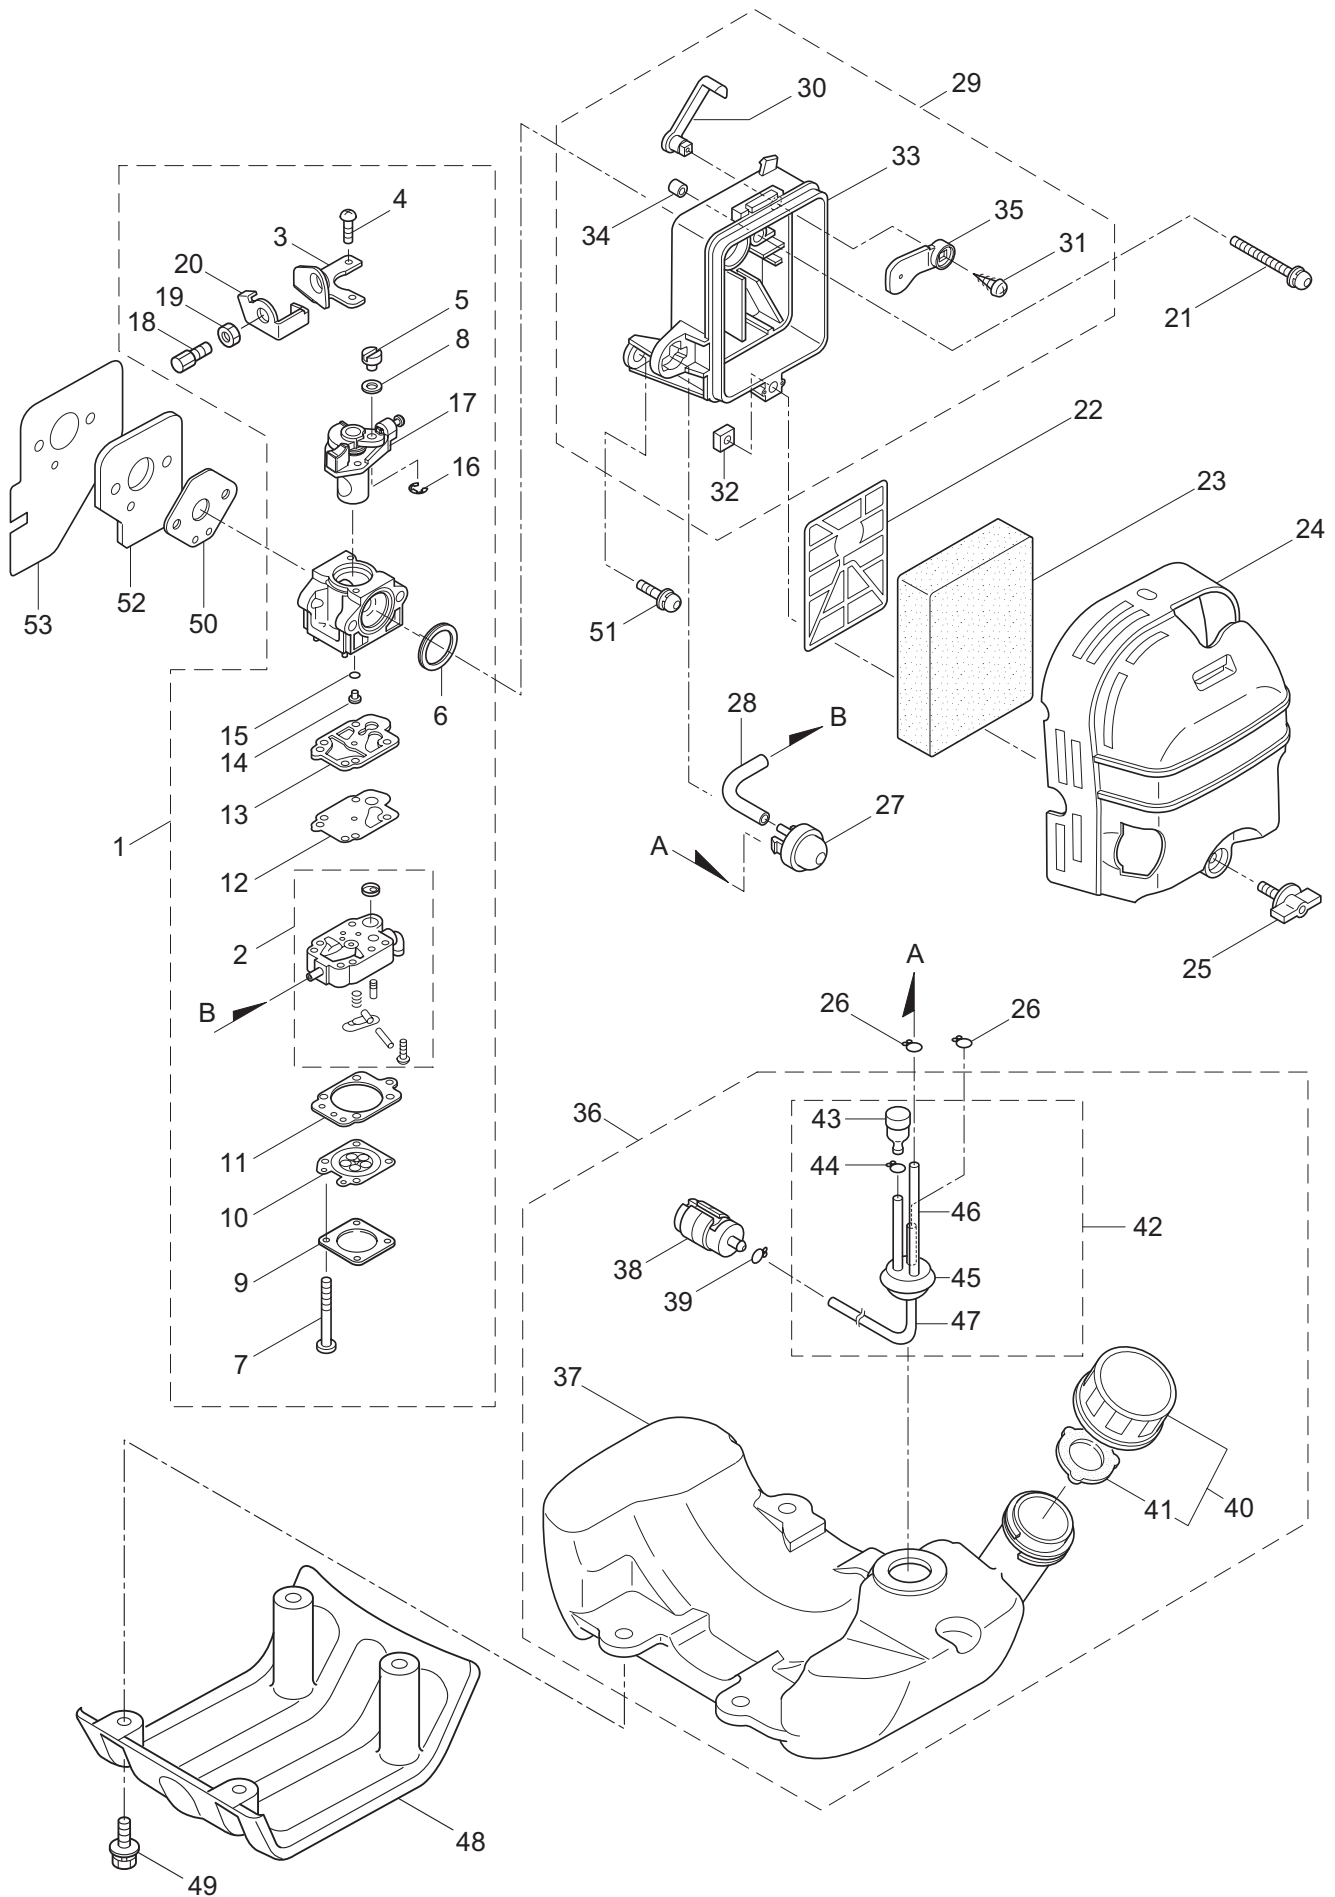

4. BC4321H
CARBURETOR, FUEL TANK

Ref. No.	Part No.	Part Name	Q'ty	Remarks
4-1	288256	Carburetor Ass'y	1	Incl.2-20 New gasket required
4-2	283124	Pump Body	1	
4-3	264677	Bracket	1	
4-4	261875	Screw	2	
4-5	261658	Swivel	1	
4-6	261657	Packing	1	
4-7	263737	Screw	4	
4-8	264678	Washer	1	
4-9	263726	Cover Plate	1	
4-10	283905	Diaphragm, Meterring	1	
4-11	263727	Gasket	1	
4-12	262994	Diaphragm,Fuel Pump	1	
4-13	282576	Gasket	1	
4-14	283125	Main Jet	1	
4-15	261871	O-Ring	1	
4-16	261876	E-Ring	1	
4-17	287728	Throttle Valve	1	
4-18	265409	Adapter	1	
4-19	283936	Nut	1	M6
4-20	283935	Plate	1	
4-21	262720	Cap Screw	2	M5x55
4-22	282481	Plate	1	
4-23	282306	Element	1	
4-24	282307	Cleaner Cover	1	
4-25	281438	Knob	1	
4-26	261117	Clip	2	
4-27	282299	Pump	1	
4-28	282512	Fuel Pipe	1	
4-29	282302	Case Ass'y	1	Incl.30-35
4-30	282305	Lever	1	
4-31	269032	Screw	1	
4-32	269423	Nut	1	
4-33	282303	Case Body	1	
4-34	282484	Sleeve	3	
4-35	282304	Valve	1	
4-36	283487	Fuel Tank Ass'y	1	Incl.37-47
4-37	282310	Fuel Tank	1	
4-38	267328	Fuel Filter Ass'y	1	
4-39	261117	Clip	1	
4-40	281565	Fuel Tank Cap Ass'y	1	Incl.41
4-41	269377	Gasket	1	
4-42	282312	Fuel Pipe Ass'y	1	Incl.43-47
4-43	261590	Breather	1	
4-44	261117	Clip	1	
4-45	268065	Grommet	1