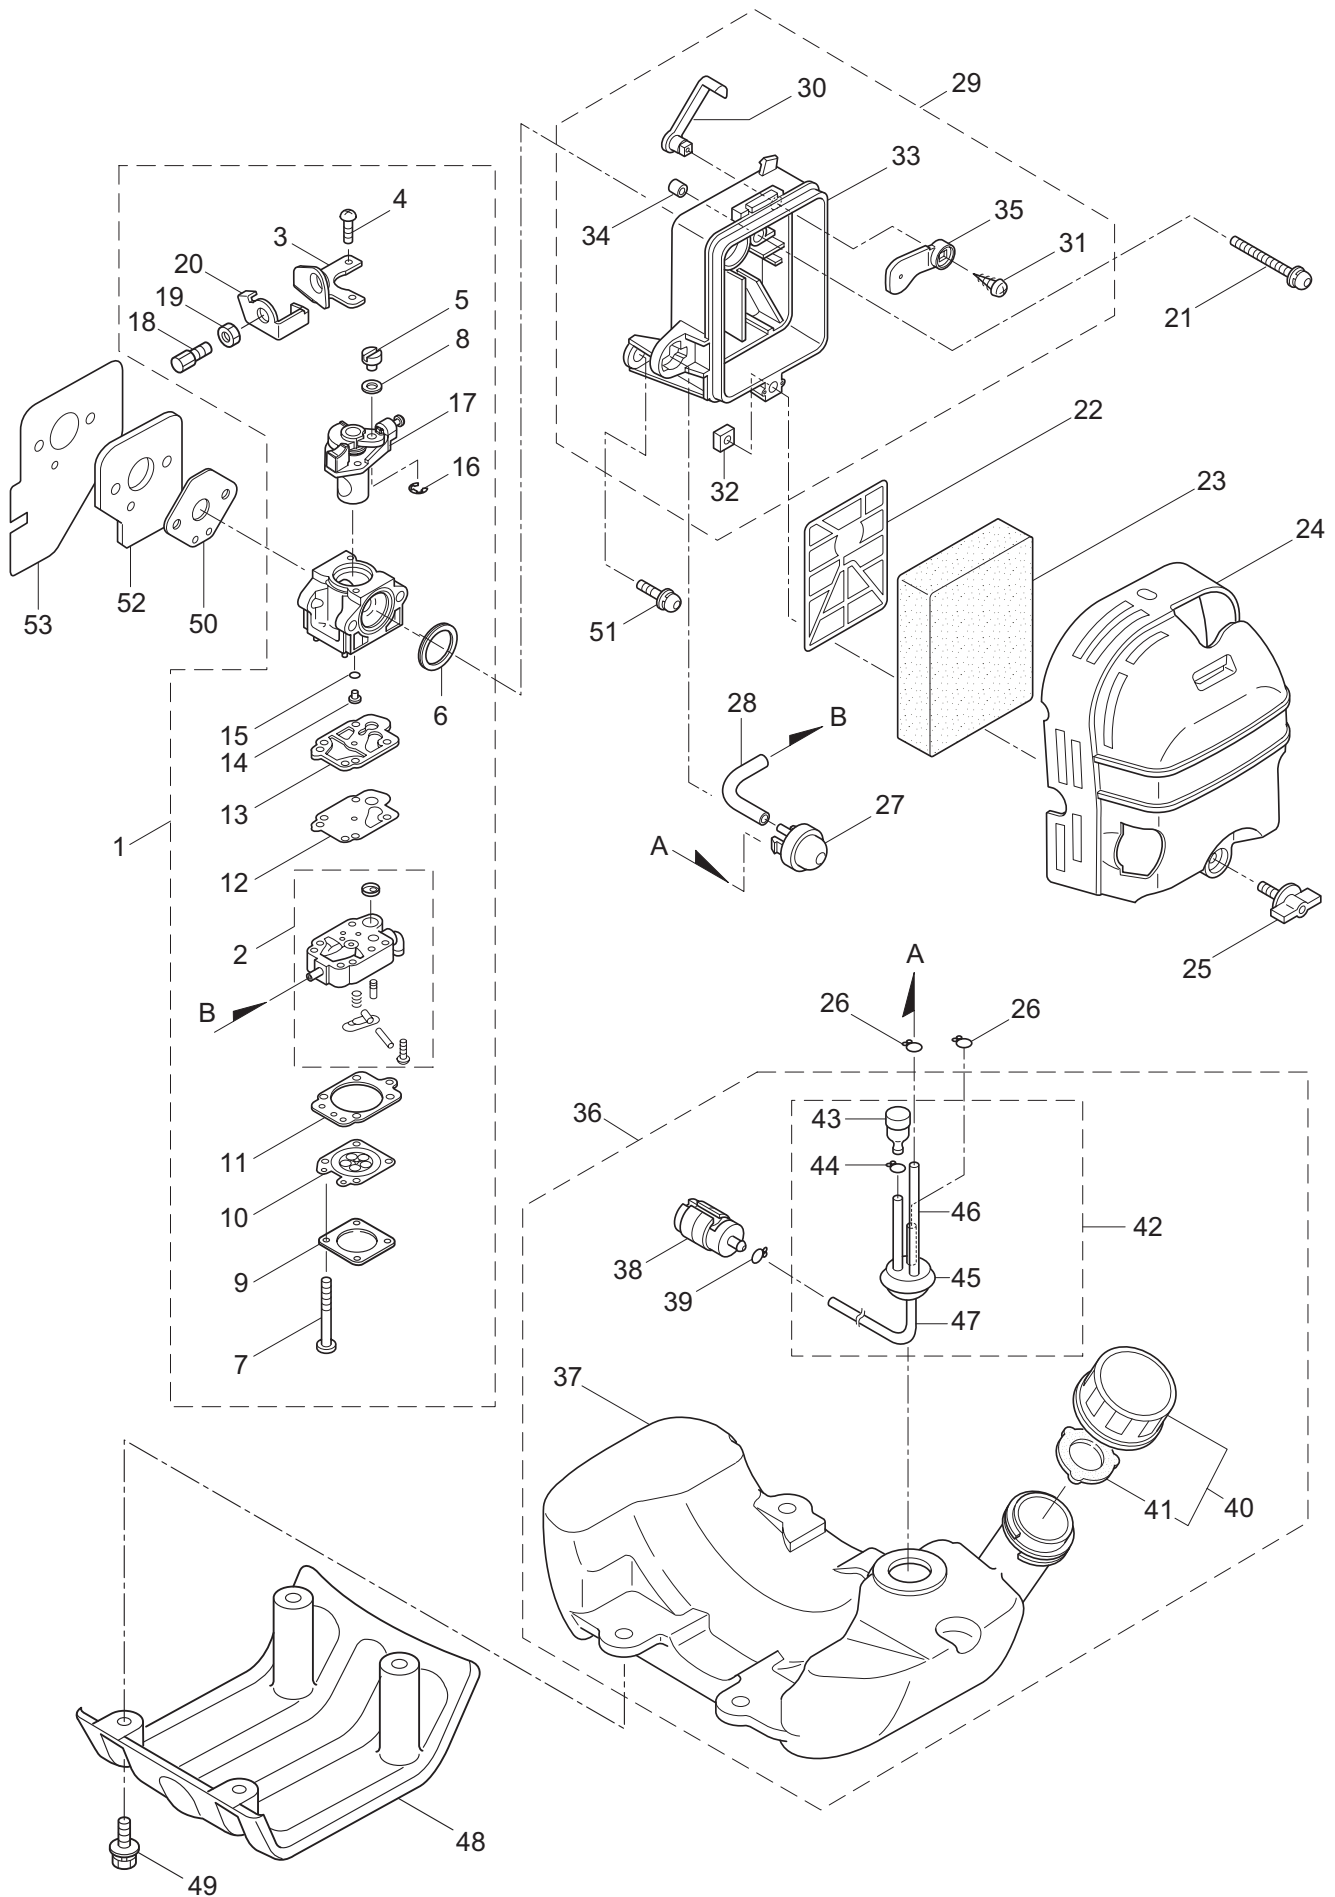

4. BC4321H
CARBURETOR, FUEL TANK

Ref. No.	Part No.	Part Name	Q'ty	Remarks
4-46	282511	Return Pipe	1	
4-47	262649	Fuel Pipe	1	
4-48	285757	Stand	1	
4-49	281714	Cap Screw	4	M5x20
4-50	282301	Gasket	1	
4-51	264807	Cap Screw	1	M5x16
4-52	283086	Divider	1	
4-53	283087	Gasket	1