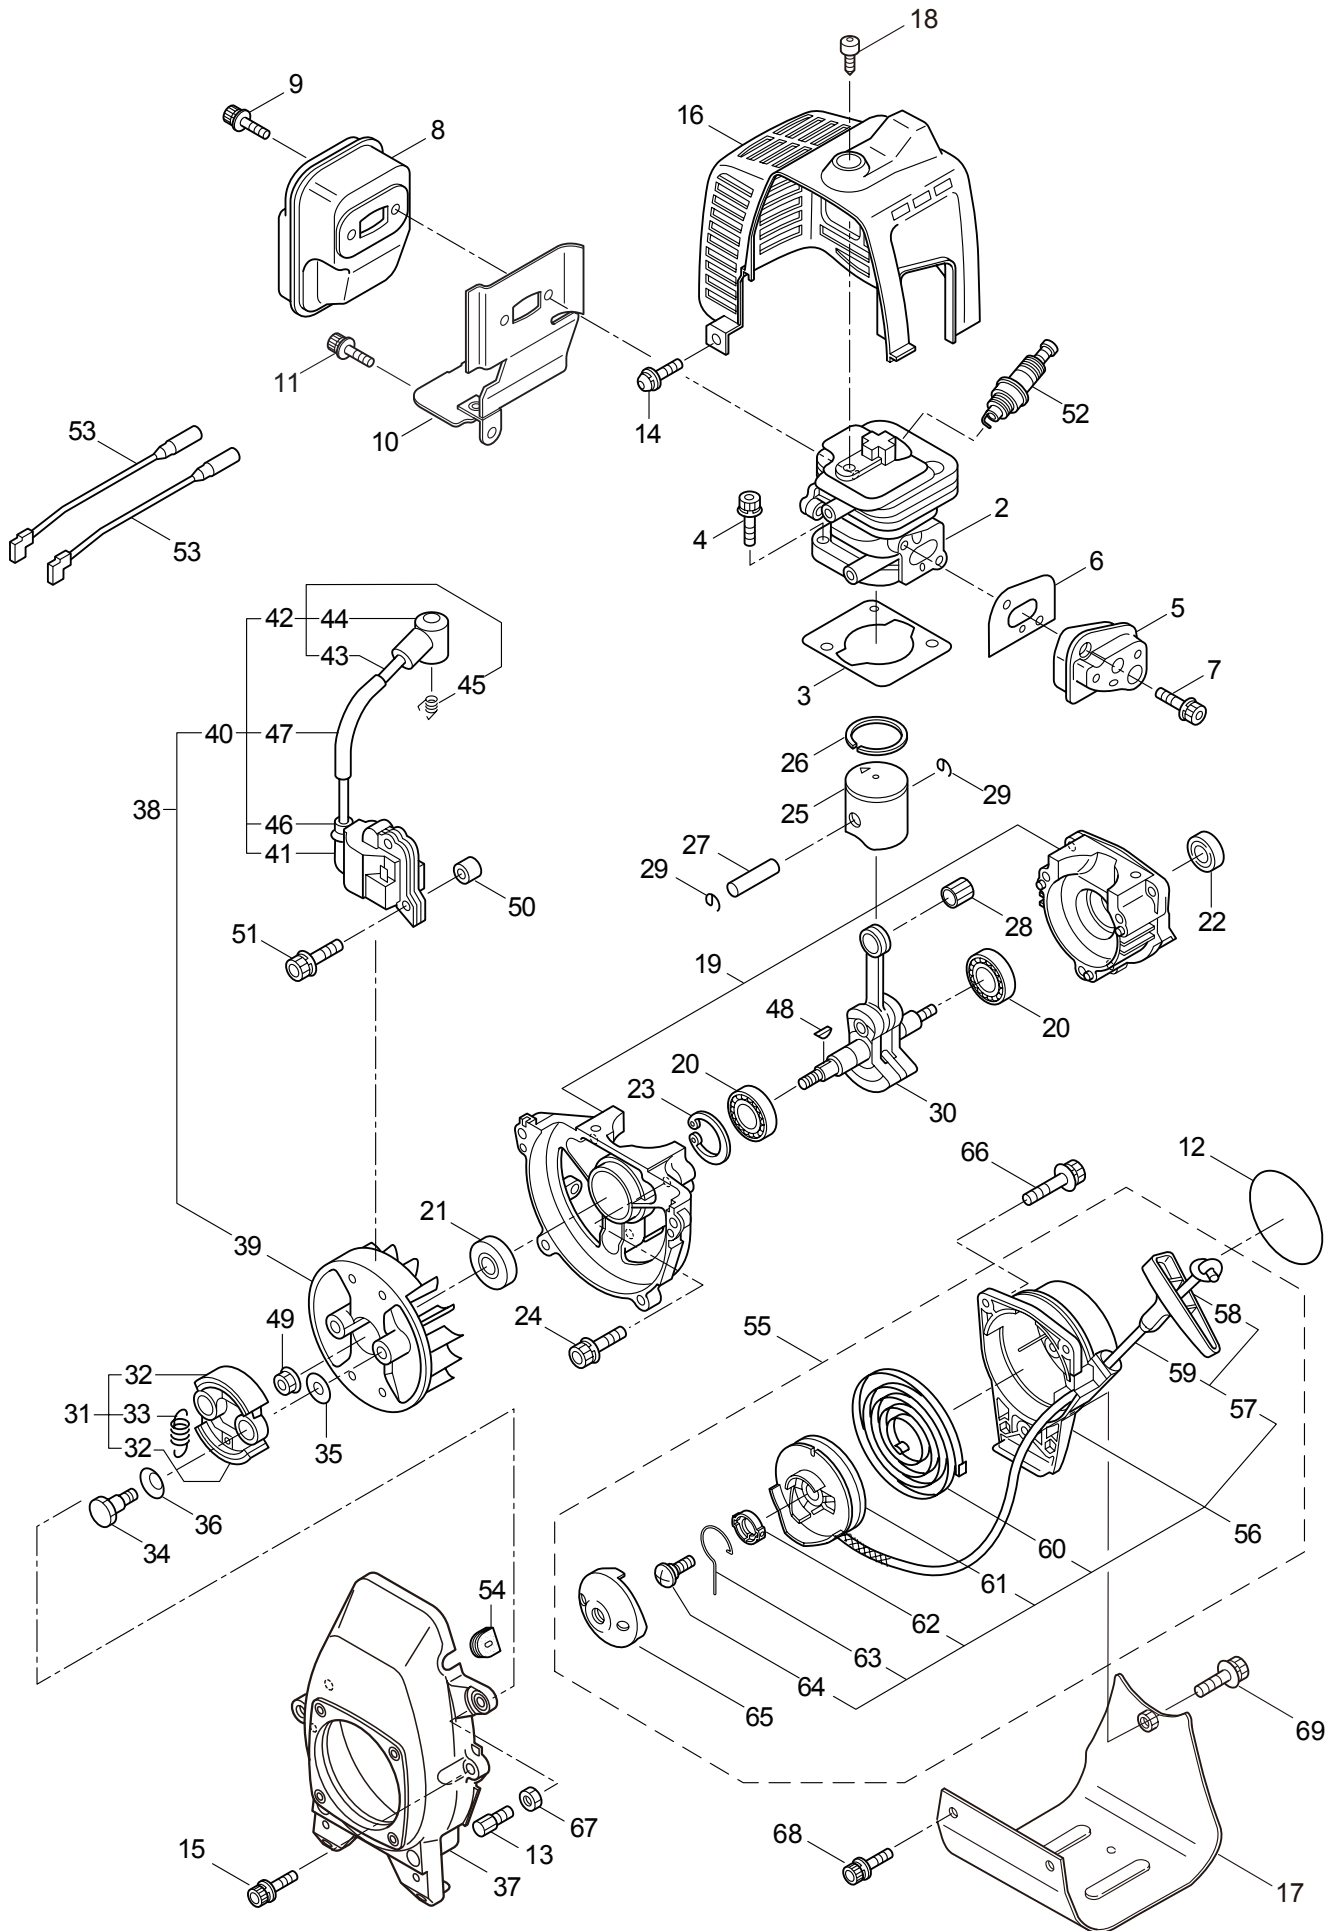

4. BC2259/BC2259H
ENGINE

Ref. No.	Part No.	Part Name	Q'ty		Remarks
			2259	2259H	
4-1	850611	Engine	1	1	BE230/33
4-2	266249	Cylinder	1	1	New gasket required
4-3	283420	Gasket	1	1	
4-4	267290	Cap Screw	2	2	M5x20
4-5	265802	Insulator	1	1	New gasket required
4-6	267049	Gasket	1	1	
4-7	265924	Cap Screw	2	2	M5x25
4-8	267466	Muffler Comp.	1	1	
4-9	266264	Cap Screw	2	2	M5x50
4-10	267189	Gasket Comp.	1	1	
4-11	261607	Cap Screw	1	1	M5x16
4-12	281813	Label	1	1	BE230
4-13	265409	Adapter	1	1	
4-14	267177	Screw	1	1	M5x16
4-15	261250	Cap Screw	4	4	M5x20
4-16	267060	Top Cover Ass'y	1	1	
4-17	268107	Stand	1	1	
4-18	286349	Knob	1	1	
4-19	267063	Crankcase	1	1	
4-20	280488	Bearing	2	2	PPL 6001
4-21	261492	Oil Seal	1	1	ISCD12287
4-22	261386	Oil Seal	1	1	ISCD12227
4-23	055185	Snap Ring	1	1	#28
4-24	261612	Cap Screw	3	3	M5x30
4-25	263569	Piston	1	1	
4-26	263789	Piston Ring	1	1	
4-27	261036	Piston Pin	1	1	
4-28	263957	Bearing, Needle	1	1	KTV81112EG01 B2
4-29	261576	Clip,Piston	2	2	
4-30	267193	Crankshaft/Conn.Rod Ass'y	1	1	
4-31	264025	Clutch Ass'y	1	1	Incl.32,33
4-32	264026	Clutch Shoe	2	2	(2)Required
4-33	264028	Spring,Clutch	1	1	
4-34	264505	Bolt	2	2	
4-35	261189	Washer	2	2	6x16.5xt1.2
4-36	261777	Wave Washer	2	2	
4-37	283014	Fan Cover	1	1	
4-38	267391	Magneto Ass'y	1	1	Incl.39-47
4-39	261356	Rotor/Fan	1	1	
4-40	267400	Ignition Coil Ass'y	1	1	Incl.41-47
4-41	267401	Coil	1	1	
4-42	267403	Spark Plug Wire Ass'y	1	1	Incl.43-45
4-43	267404	Spark Plug Wire	1	1	
4-44	261074	Plug Boot	1	1	
4-45	261075	Connector	1	1