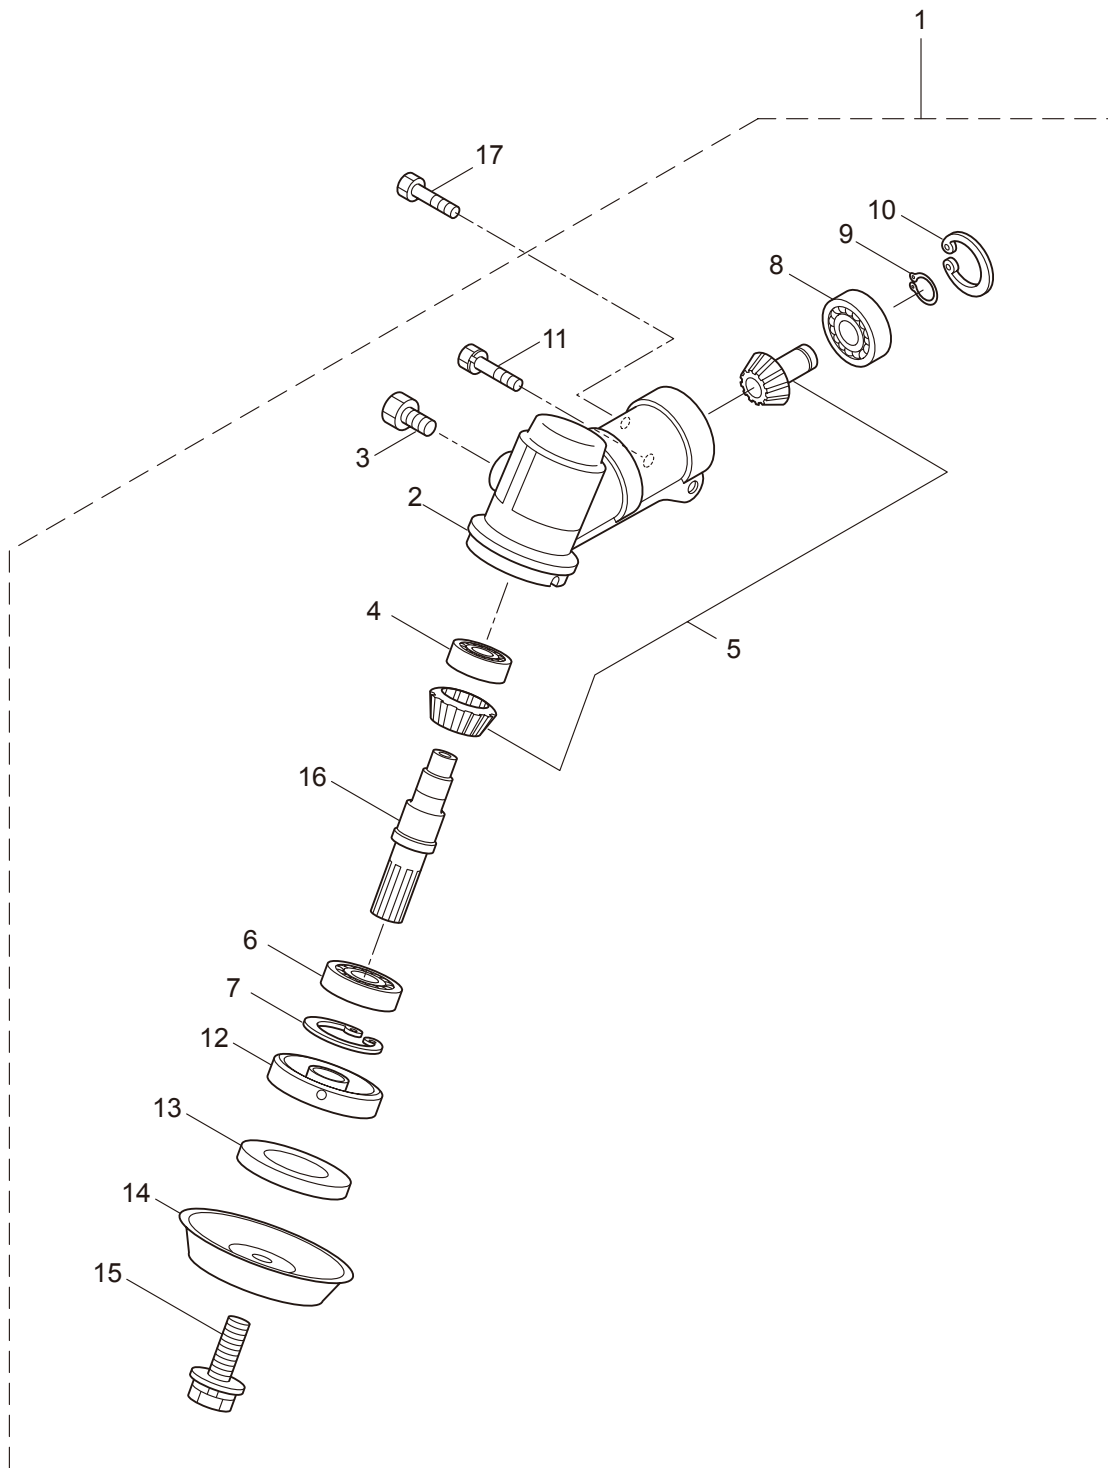

3. BC2259/BC2259H
GEARCASE

Ref. No.	Part No.	Part Name	Q'ty		Remarks
			2259	2259H	
3-1	221657	Gearcase Ass'y	1	1	Incl.2-16
3-2	220467	Gearcase	1	1	
3-3	089819	Bolt	1	1	M6x8
3-4	219205	Bearing	1	1	#626
3-5	227110	Gear Set	1	1	
3-6	212999	Bearing	1	1	#6001 2RK
3-7	055185	Snap Ring	1	1	#28
3-8	140268	Bearing	1	1	#609Z
3-9	140269	Snap Ring	1	1	WR9
3-10	140270	Snap Ring	1	1	#24
3-11	092550	Bolt	1	1	M5x25-7T
3-12	212986	Boss Adapter	1	1	
3-13	140275	Clamping Washer	1	1	
3-14	215547	Stabilizer	1	1	
3-15	215610	Bolt	1	1	M8x22,Counterclockwise
3-16	219430	Blade Shaft	1	1	
3-17	089737	Bolt	1	1	M5x12