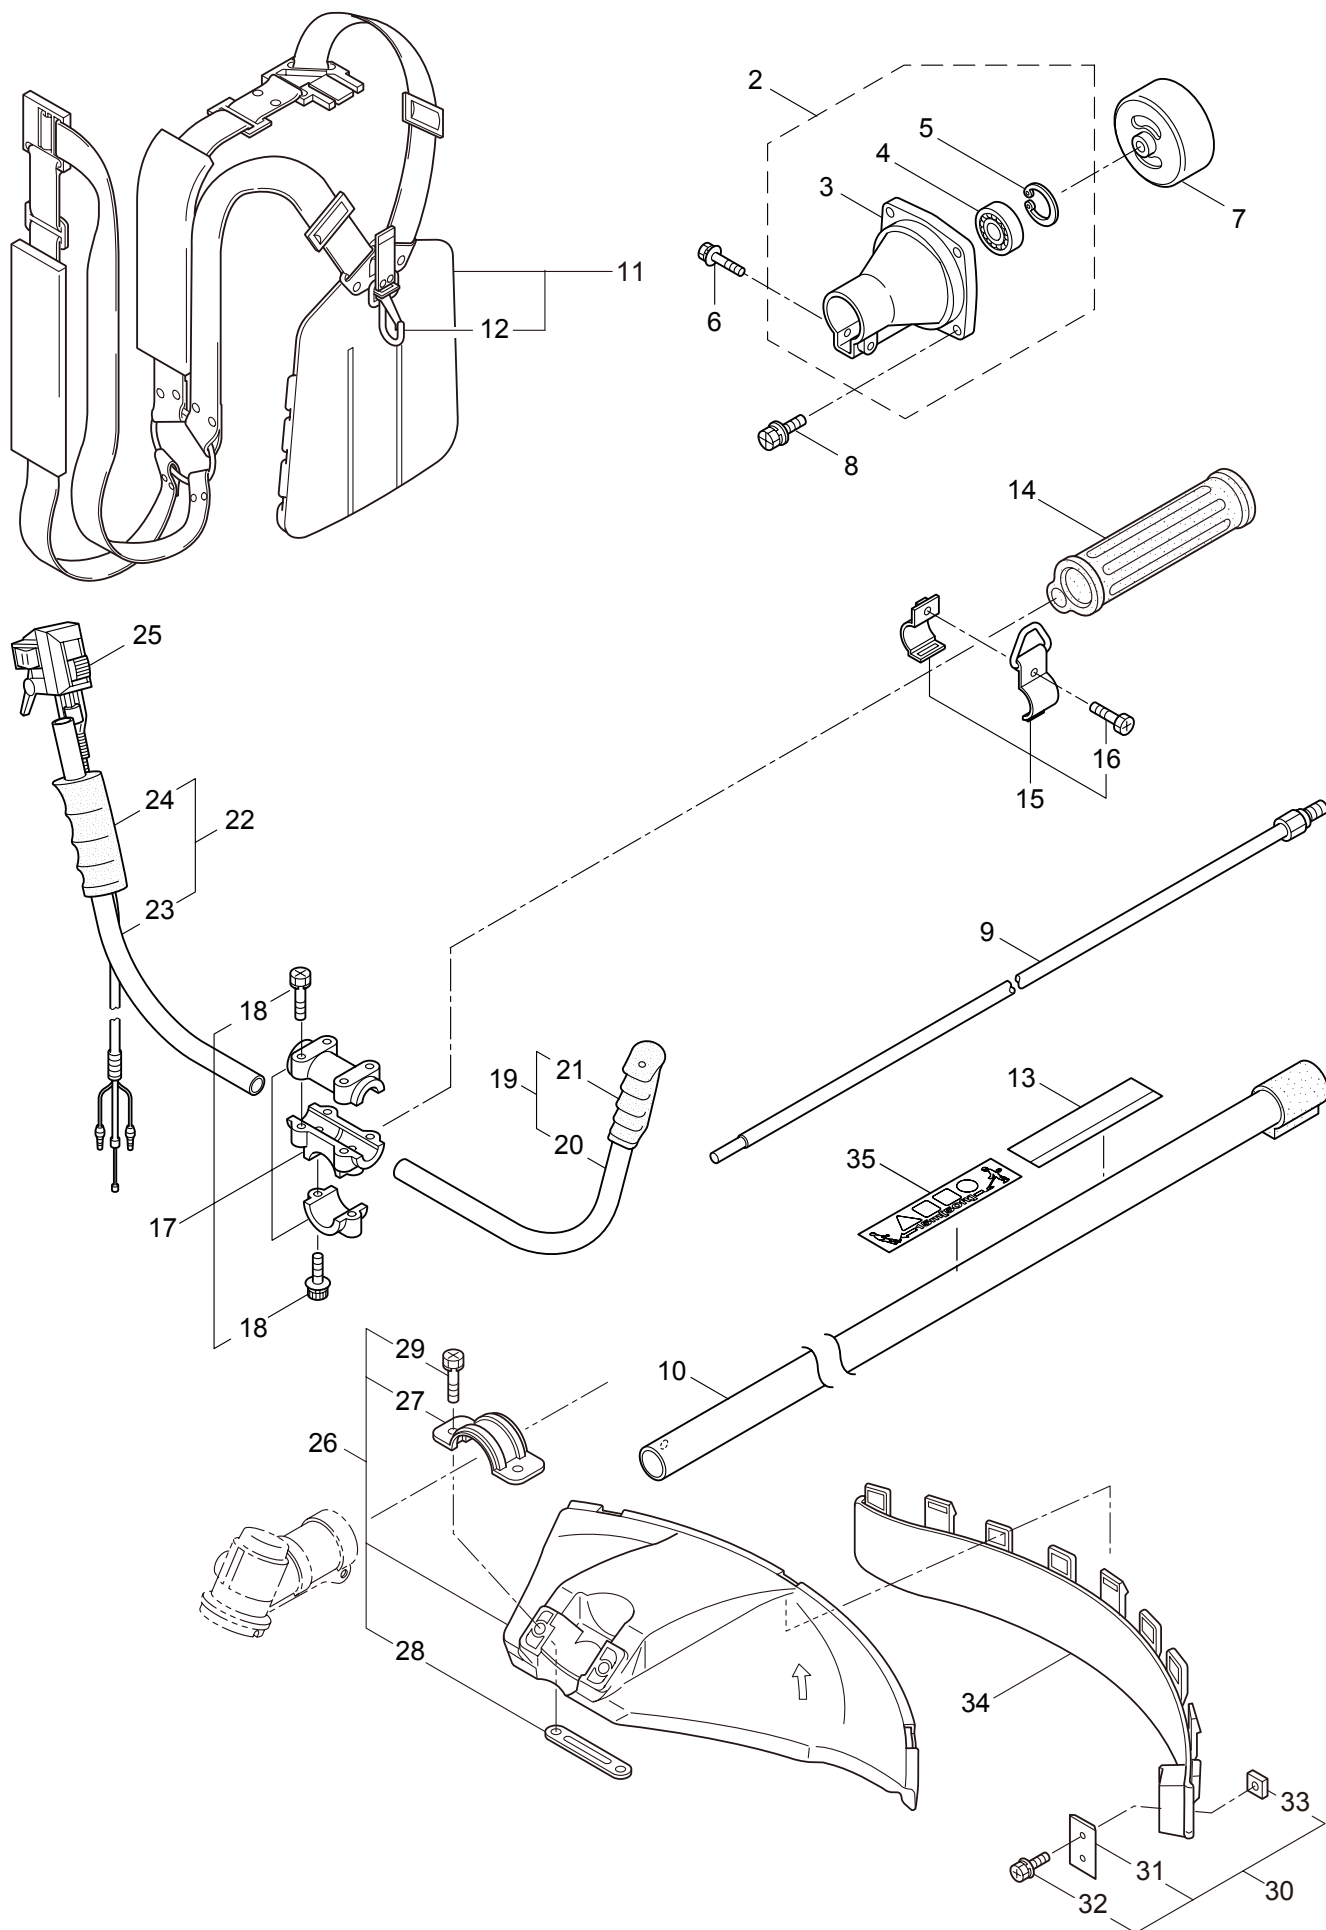

2. BC2259H
MAIN BODY

Ref. No.	Part No.	Part Name	Q'ty		Remarks
			2259	2259H	
2-1	347493	BC2259H		1	
2-2	221473	Clutch Case Ass'y		1	Incl.3-5
2-3	221474	Clutch Case		1	
2-4	016405	Bearing		1	#6200ZZ
2-5	013825	Snap Ring		1	#30
2-6	096042	Bolt		1	M5x30
2-7	054677	Clutch Drum		1	
2-8	817002	Bolt		4	M5x20
2-9	221524	Driveshaft Ass'y		1	
2-10	223252	Driveshaft Tube		1	
2-11	219612	Hanging Strap Ass'y		1	Incl.12
2-12	231657	Hook		1	
2-13	231306	Label		1	BC2259H
2-14	215532	Shaft Grip		1	
2-15	054691	Hanging Bracket Ass'y		1	Incl.16
2-16	089738	Bolt		1	M5x15
2-17	215418	Bracket Ass'y		1	Incl.18
2-18	092561	Bolt		6	M5x25
2-19	225225	Handle (A) Ass'y		1	Incl.20,21
2-20	219362	Handle (A)		1	
2-21	218467	Handle Grip		1	
2-22	225227	Handle (B) Ass'y		1	Incl.23,24
2-23	219363	Handle (B)		1	
2-24	218468	Handle Grip		1	
2-25	225300	Throttle Trigger		1	
2-26	228392	Safety Cover Ass'y		1	Incl.27-29
2-27	227820	Bracket		1	
2-28	227819	Bracket		1	
2-29	092555	Bolt		2	M6x30
2-30	230789	String Cutter Ass'y		1	Incl.31-33
2-31	230747	String Cutter		1	
2-32	817002	Bolt		1	M5x20
2-33	228325	Nut		1	
2-34	230748	Cover Extention		1	
2-35	213750	Label		1	Caution