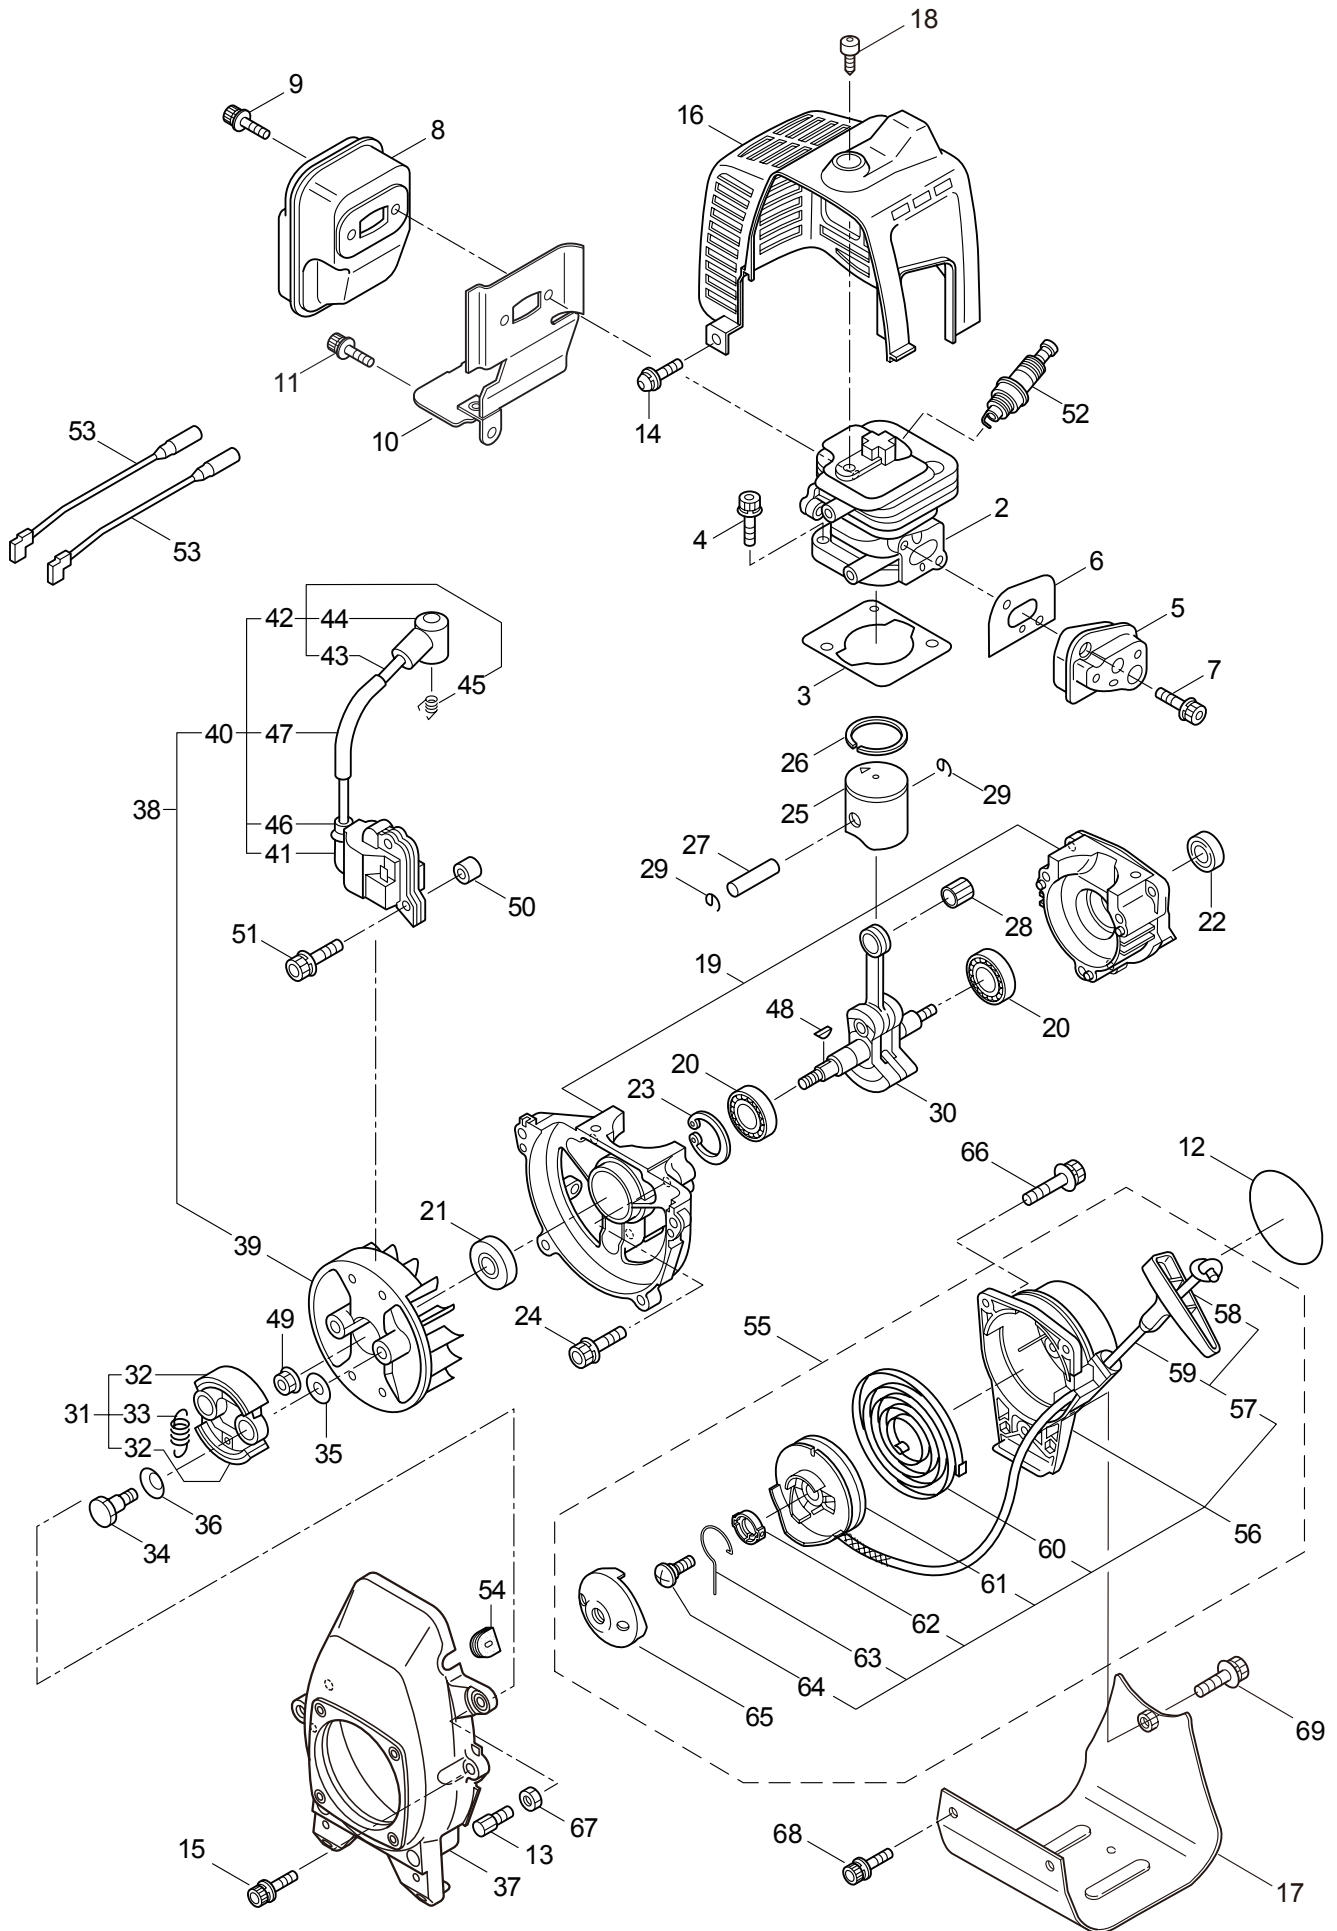

4. BC2259/BC2259H
ENGINE

Ref. No.	Part No.	Part Name	Q'ty		Remarks
			2259	2259H	
4-46	261072	Cap	1	1	
4-47	269418	Insulator	1	1	
4-48	261076	Woodruff Key	1	1	3x10
4-49	261417	Nut,Rotor	1	1	M8
4-50	280381	Spacer	2	2	
4-51	261256	Cap Screw	2	2	M4x25
4-52	261200	Spark Plug	1	1	NGK BPM6Y
4-53	267093	Wire,Lead	2	2	
4-54	261202	Grommet	1	1	
4-55	267096	Recoil Starter Ass'y	1	1	Incl.56-65
4-56	267097	Recoil Ass'y	1	1	Incl.57-64
4-57	267217	Rope Ass'y	1	1	Incl.58,59
4-58	267219	Starter Grip	1	1	
4-59	267218	Starter Rope	1	1	
4-60	267214	Spiral Spring	1	1	
4-61	267212	Pulley	1	1	
4-62	267215	Collar	1	1	
4-63	267216	Swing Arm	1	1	
4-64	267213	Screw	1	1	
4-65	267098	Starter Pulley	1	1	
4-66	265726	Cap Screw	3	3	M4x16
4-67	261878	Nut	1	1	
4-68	261607	Cap Screw	2	2	M5x16
4-69	265724	Cap Screw	1	1	M4x25