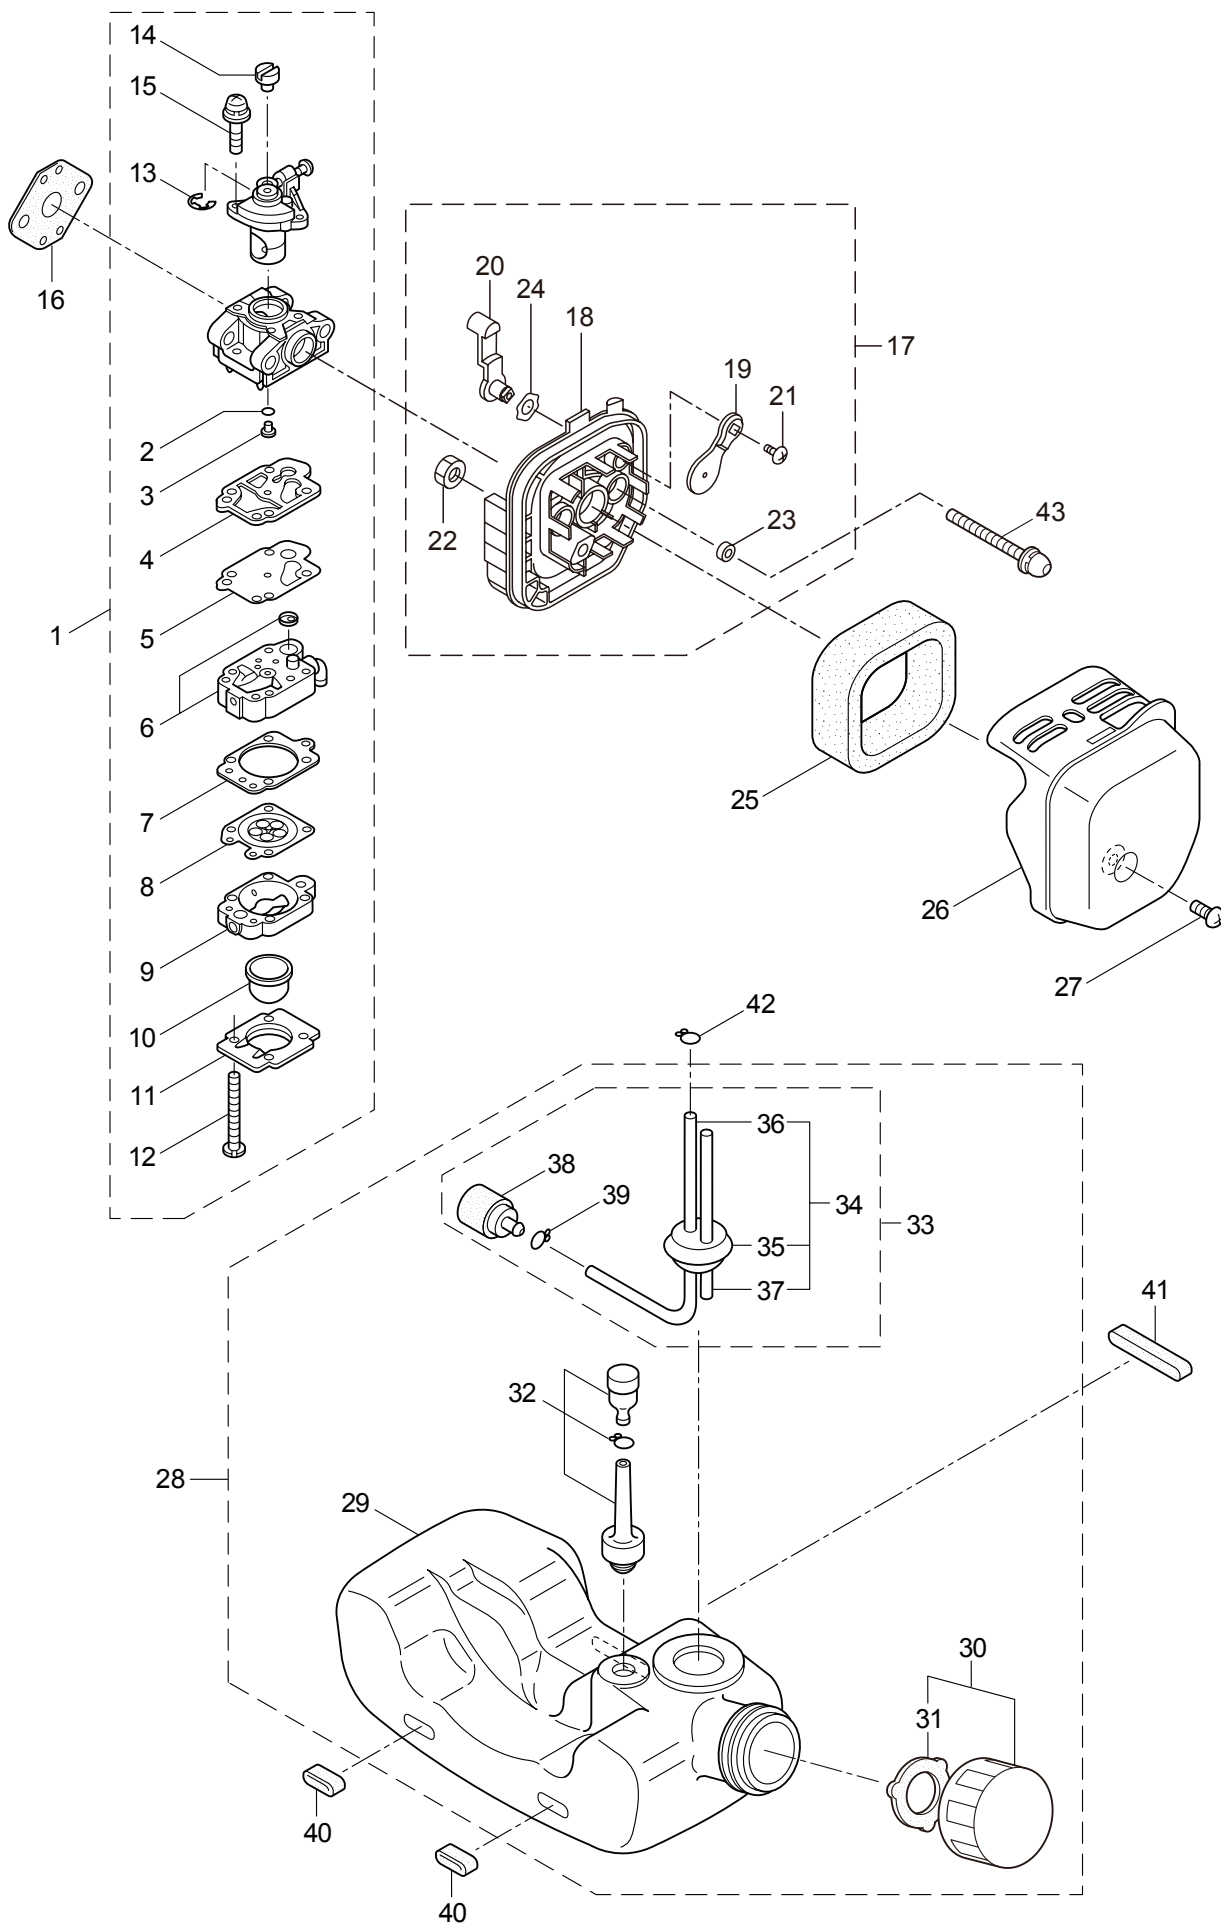

5. BC2259/BC2259H
CARBURETOR, FUEL TANK

Ref. No.	Part No.	Part Name	Q'ty		Remarks
			2259	2259H	
5-1	267100	Carburetor Ass'y	1	1	Incl.2-15 New Gasket required
5-2	261871	O-Ring	1	1	
5-3	267358	Main Jet	1	1	
5-4	262995	Gasket	1	1	
5-5	262994	Diaphragm,Fuel Pump	1	1	
5-6	263739	Pump Body	1	1	
5-7	262993	Gasket	1	1	
5-8	261873	Diaphragm,Metering	1	1	
5-9	262991	Purge Body	1	1	
5-10	261874	Primer Bulb	1	1	
5-11	262992	Cover Plate	1	1	
5-12	262996	Screw	4	4	
5-13	261876	E-Ring	1	1	
5-14	261658	Swivel	1	1	
5-15	264682	Screw	2	2	
5-16	261864	Gasket	1	1	
5-17	284823	Case Ass'y	1	1	Incl.18-24
5-18	269050	Case Body	1	1	
5-19	284802	Valve	1	1	
5-20	284803	Lever	1	1	
5-21	269032	Screw	1	1	
5-22	126993	Nut	1	1	M5
5-23	269051	Sleeve	2	2	
5-24	284816	Washer	1	1	6.4x11x0.15
5-25	269030	Element	1	1	
5-26	269027	Cleaner Cover	1	1	
5-27	269031	Screw	1	1	M5x12
5-28	268400	Fuel Tank Ass'y	1	1	Incl.29-39
5-29	268401	Fuel Tank	1	1	
5-30	261584	Fuel Tank Cap Ass'y	1	1	Incl.31
5-31	261105	Gasket	1	1	
5-32	261696	Breather Ass'y	1	1	
5-33	267309	Fuel Pipe Pick-up Ass'y	1	1	Incl.34-39
5-34	266955	Fuel Pipe Ass'y	1	1	Incl.35-37
5-35	261115	Grommet	1	1	
5-36	265469	Fuel Pipe	1	1	140L
5-37	263038	Return Pipe	1	1	3x6x85L
5-38	264653	Filter Ass'y	1	1	
5-39	261117	Clip	1	1	
5-40	264318	Pad	2	2	
5-41	263824	Pad	1	1	
5-42	261117	Clip	1	1	
5-43	262720	Cap Screw	2	2	M5x55