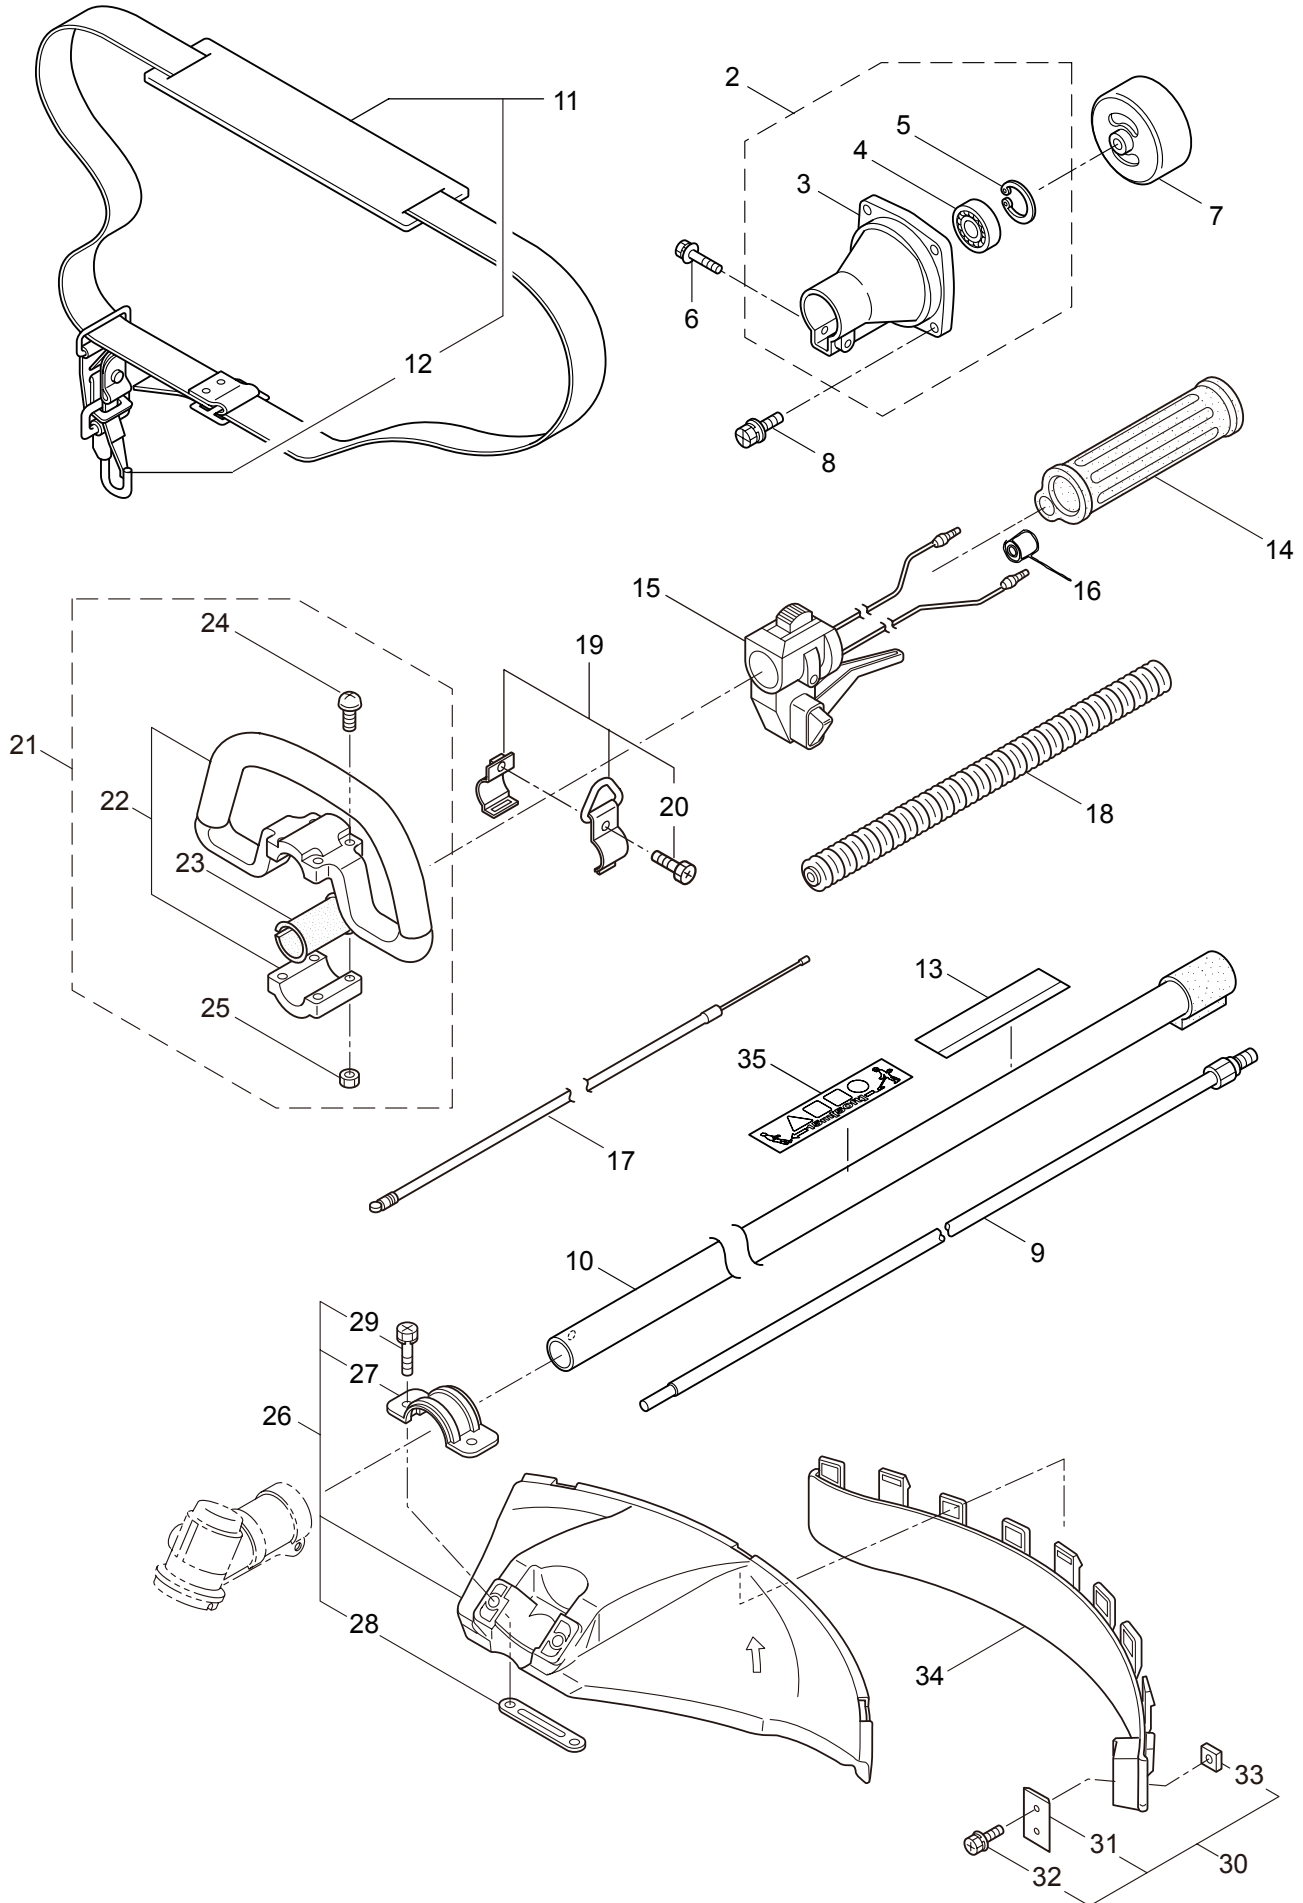

PARTS LIST

BC2259/BC2259H

CONTENTS

1. BC2259 MAIN BODY	1 ~ 2
2. BC2259H MAIN BODY	3 ~ 4
3. BC2259/BC2259H GEARCASE	5 ~ 6
4. BC2259/BC2259H ENGINE.....	7 ~ 10
5. BC2259/BC2259H CARBURETOR, FUEL TANK.....	11 ~ 12
6. BC2259/BC2259H ACCESSORIES.....	13 ~ 14

2011. 04.

P/N 521460-2

1. BC2259
MAIN BODY

Ref. No.	Part No.	Part Name	Q'ty		Remarks
			2259	2259H	
1-1	347492	BC2259	1		
1-2	221473	Clutch Case Ass'y	1		Incl.3-5
1-3	221474	Clutch Case	1		
1-4	016405	Bearing	1		#6200ZZ
1-5	013825	Snap Ring	1		#30
1-6	096042	Bolt	1		M5x30
1-7	054677	Clutch Drum	1		
1-8	817002	Bolt	4		M5x20
1-9	221524	Driveshaft Ass'y	1		
1-10	224123	Driveshaft Tube	1		
1-11	220533	Hanging Strap Ass'y	1		Incl.12
1-12	231657	Hook	1		
1-13	227517	Label	1		BC2259
1-14	215532	Shaft Grip	1		
1-15	221465	Throttle Trigger	1		
1-16	214083	Outer Guide	1		
1-17	223051	Throttle Cable	1		300L
1-18	223052	Plastic Tube	1		#10x125L
1-19	054691	Hanging Bracket Ass'y	1		Incl.20
1-20	089738	Bolt	1		M5x15
1-21	214224	Loop Handle Ass'y	1		Incl.22-25
1-22	214982	Loop Handle	1		
1-23	213171	Packing	1		
1-24	222142	Screw	4		M5x28
1-25	081027	Nut	4		M5
1-26	228392	Safety Cover Ass'y	1		Incl.27-29
1-27	227820	Bracket	1		
1-28	227819	Bracket	1		
1-29	092555	Bolt	2		M6x30
1-30	230789	String Cutter Ass'y	1		Incl.31-33
1-31	230747	String Cutter	1		
1-32	817002	Bolt	1		M5x20
1-33	228325	Nut	1		
1-34	230748	Cover Extention	1		
1-35	213750	Label	1		Caution