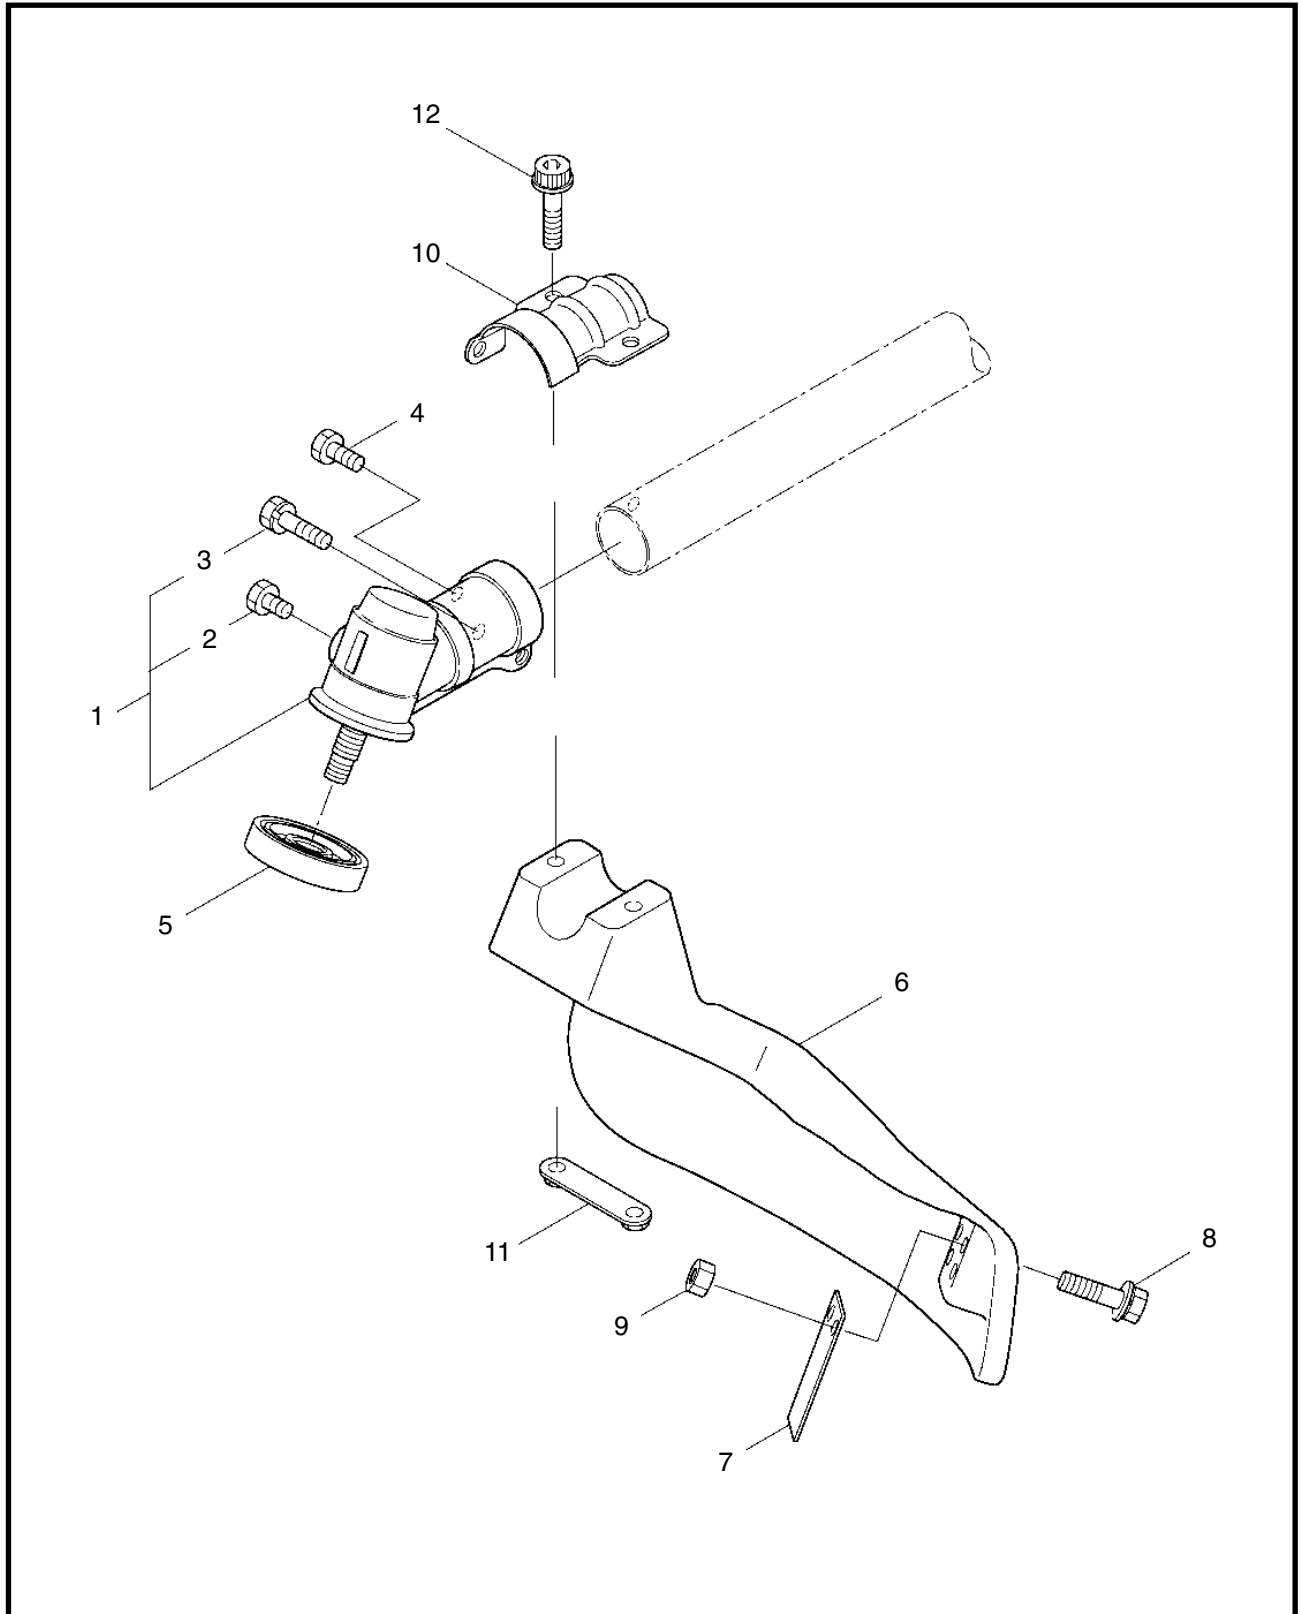

4 ILLUSTRATED PARTS LIST
BST23

GEAR CASE

REF #	PART #	DESCRIPTION	Q'TY.	NOTES
1	226401	Gearcase Ass'y	1	Incl.2,3
2	225897	Bolt	1	M6x8
3	092561	Bolt	1	M5x25
4	089737	Bolt	1	M5x12
5	225891	Boss Adapter	1	
6	225961	Safety Cover	1	
7	222900	String Cutter	1	
8	092548	Bolt	2	M5x15
9	081027	Nut	2	M5
10	225962	Bracket	1	
11	225963	Threaded Bracket	1	
12	096042	Bolt	2	M5x30