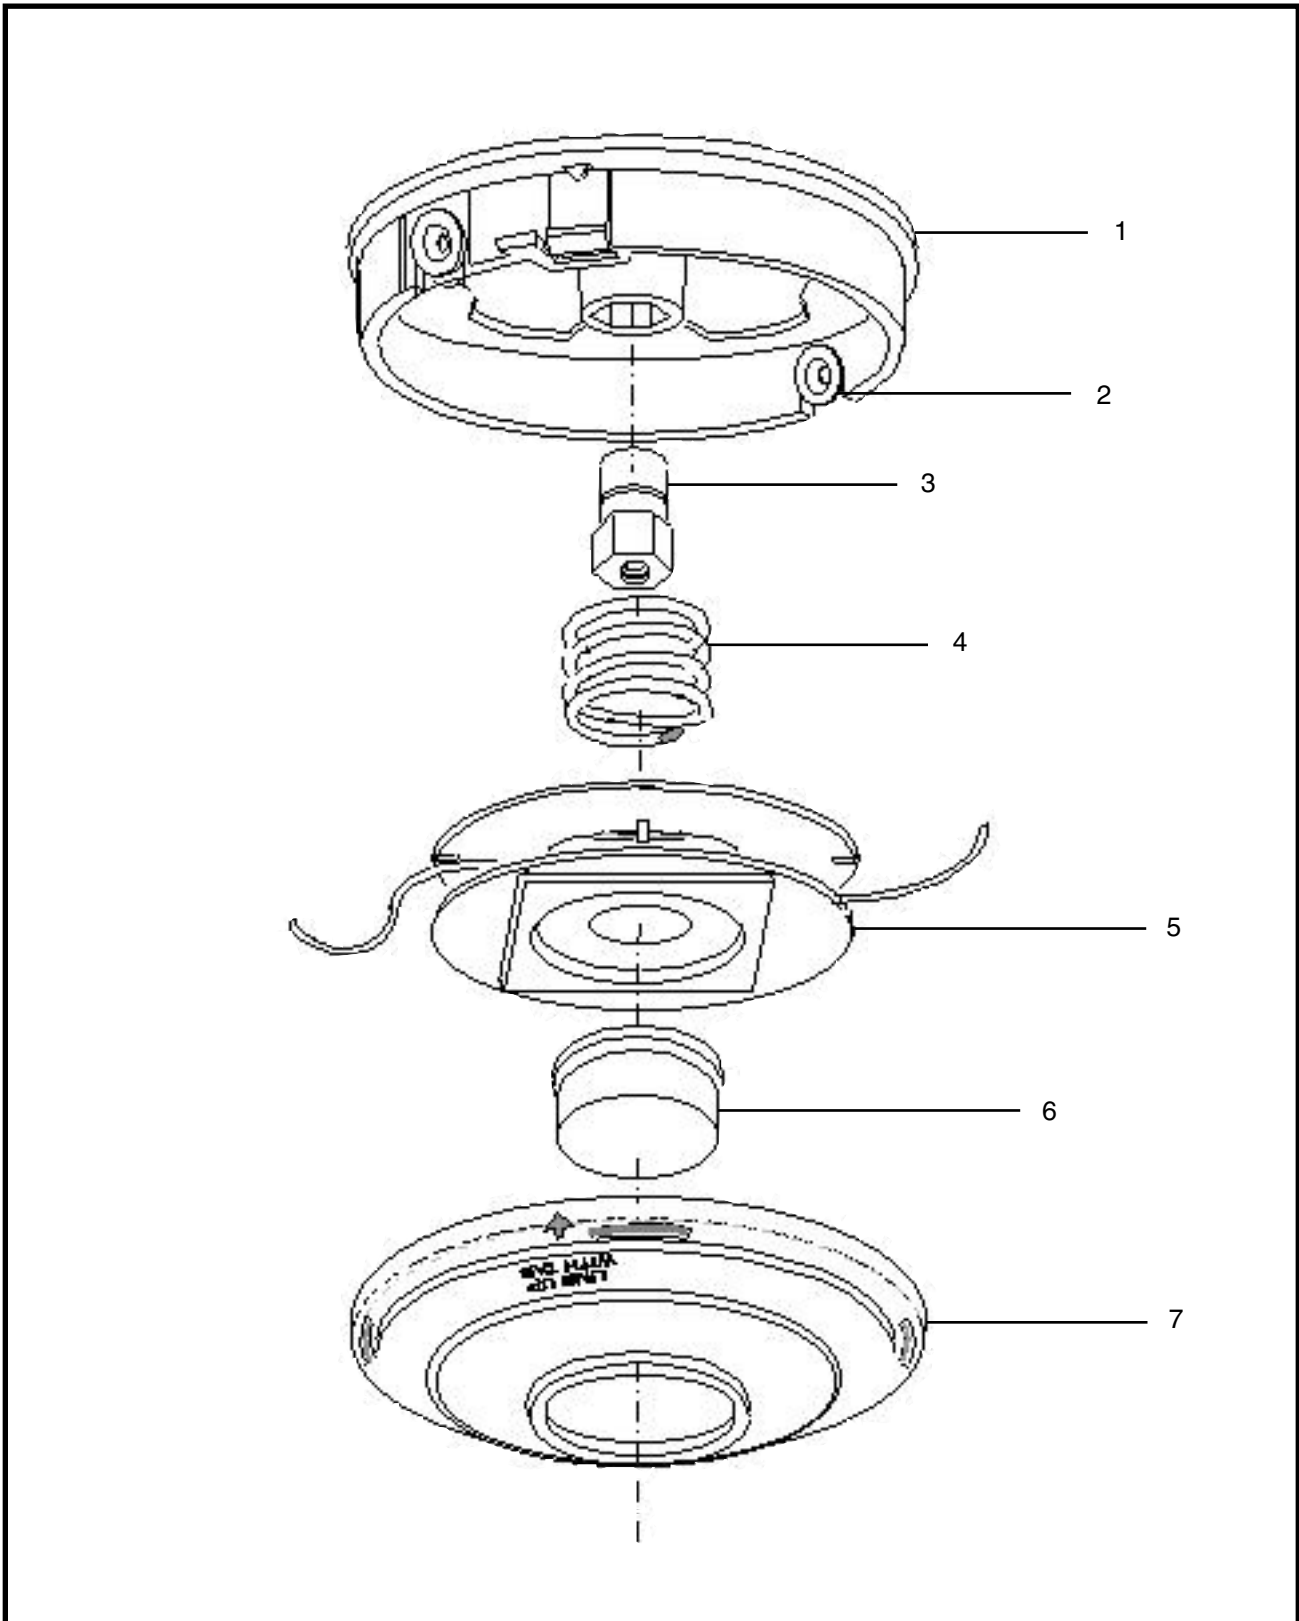

CUTTING HEAD 226407

REF #	PART #	DESCRIPTION	Q'TY.	NOTES
1	840520	Housing	1	
2	840404	Eyelets	1	
3	840952	Bolt	1	
4	840424	Spring	1	
5	840522	Spool	1	
6	840422	Button	1	
7	840523	Cover	1