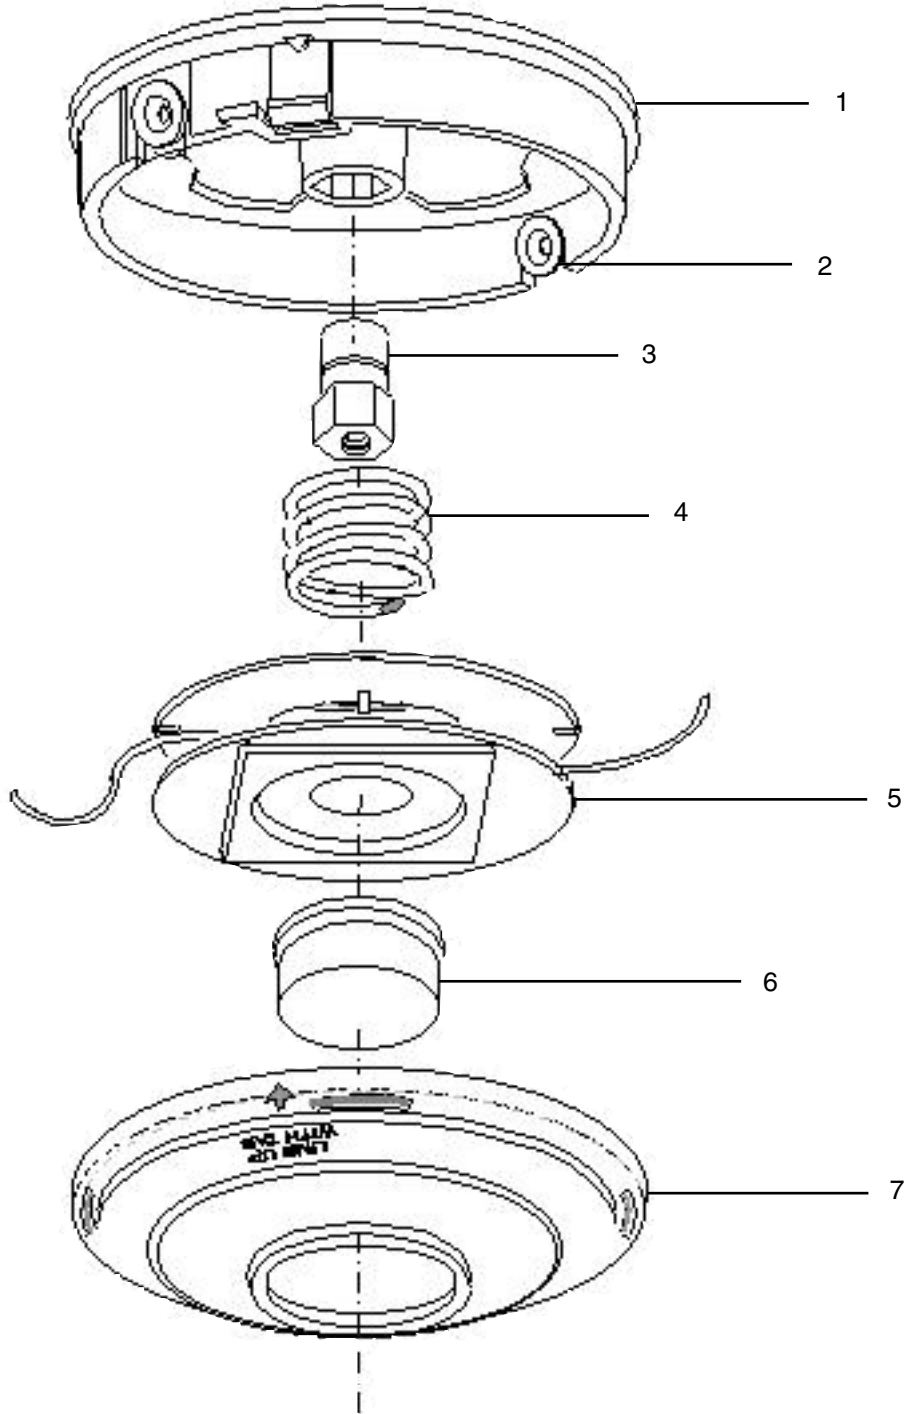

CUTTING HEAD 840411

REF #	PART #	DESCRIPTION	Q'TY.	NOTES
1	840425	Housing	1	
2	840404	Eyelets	1	
3	840405	Bolt	1	
4	840424	Spring	1	
5	840423	Spool	1	
6	840422	Button	1	
7	840421	Cover	1