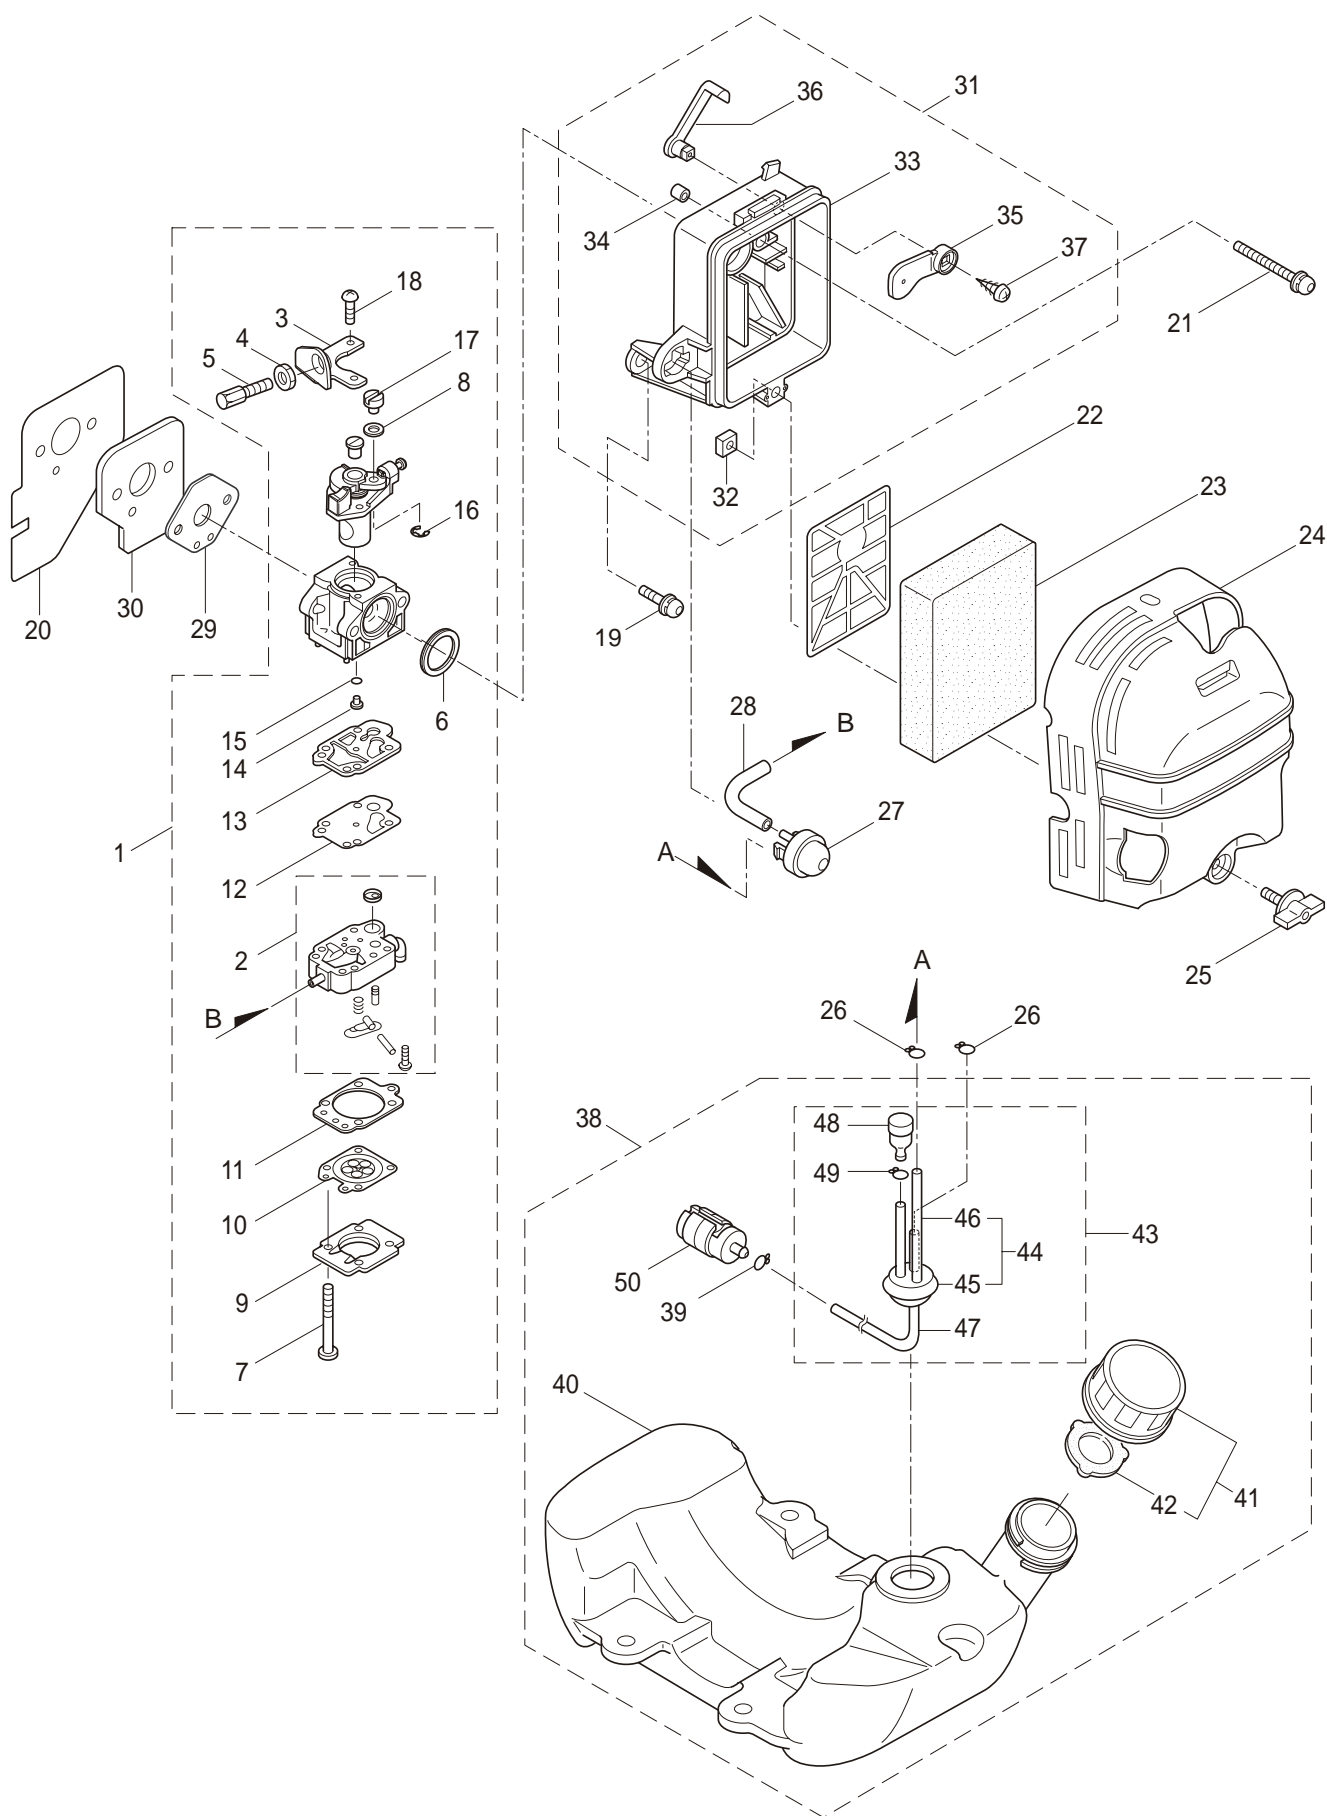

4. BCF4320H
CARBURETOR, FUELTANK

Ref. No.	Part No.	Part Name	Q'ty	Remarks
4-46	282511	Return Pipe	1	
4-47	262649	Fuel Pipe	1	
4-48	261590	Breather	1	
4-49	261117	Clip	1	
4-50	267328	Fuel Filter Ass'y	1