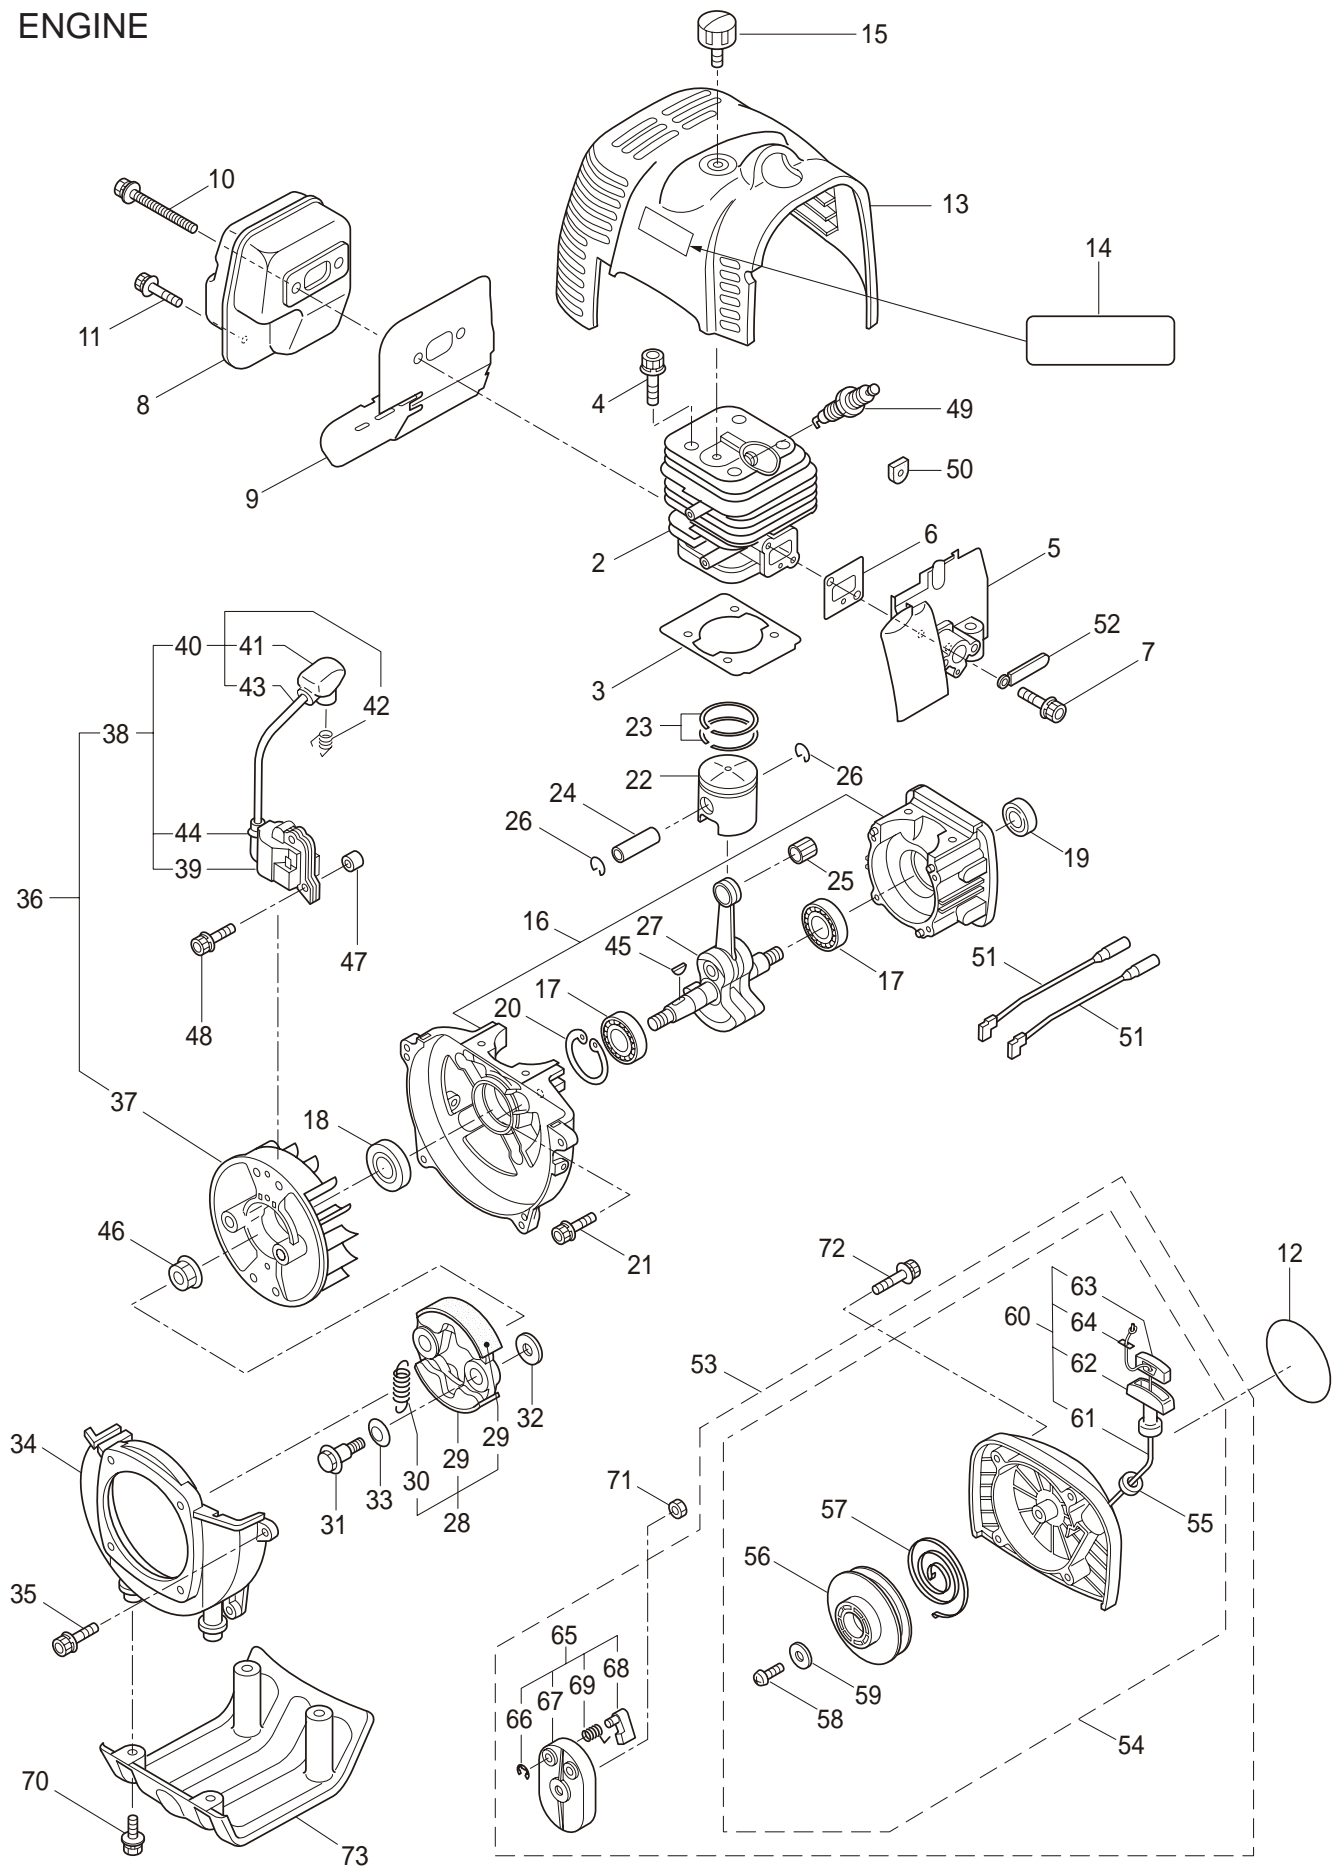

3.BCF4320H
ENGINE

Ref. No.	Part No.	Part Name	Q'ty	Remarks
3-1	858156	Engine	1	NE420/07
3-2	282257	Cylinder	1	New gasket required
3-3	282259	Gasket	1	
3-4	261612	Cap Screw	4	M5x30
3-5	282261	Insulator	1	New gasket required
3-6	282262	Gasket	1	
3-7	267290	Cap Screw	2	M5x20
3-8	282264	Muffler Comp.	1	
3-9	282271	Gasket	1	
3-10	266713	Cap Screw	2	M5x60
3-11	283315	Screw	1	M5x12W-12
3-12	283573	Label	1	MARUYAMA NE420
3-13	282274	TopCover	1	
3-14	281759	Label	1	MUS MARUYAMA
3-15	262556	Knob	1	
3-16	282277	Crankcase	1	
3-17	262658	Bearing	2	#6202C3
3-18	262660	Oil Seal	1	TC15357
3-19	262565	Oil Seal	1	ISCD15257
3-20	012380	Snap Ring	1	#35
3-21	261612	Cap Screw	4	M5x30
3-22	265227	Piston	1	
3-23	262476	Piston Ring	2	(2)Required
3-24	262749	Piston Pin	1	
3-25	262659	Bearing,Needle	1	KTV111414EG01B2
3-26	262479	Clip,Piston Pin	2	
3-27	283038	Crankshaft/Conn.RodAss'y	1	
3-28	282743	Clutch Ass'y	1	Incl.29,30
3-29	282624	Clutch Shoe	2	(2)required
3-30	263617	Spring,Clutch	1	2.3-44.8L
3-31	282321	Cap Screw	2	M8x1.25
3-32	262683	Washer	2	8x22xt1.2
3-33	262682	Wave Washer	2	
3-34	282285	FanCover	1	
3-35	261250	Cap Screw	4	M5x20
3-36	282287	Magneto Ass'y	1	Incl.37-44
3-37	282288	Rotor/Fan	1	
3-38	282289	Ignition Coil Ass'y	1	Incl.39-44
3-39	267572	Coil	1	
3-40	282290	Spark Plug Wire Ass'y	1	Incl.41-43
3-41	282292	Plug Boot	1	
3-42	261075	Connector	1	
3-43	282291	Spark Plug Wire	1	
3-44	261072	Cap	1	
3-45	261076	Woodruff Key	1	3x10