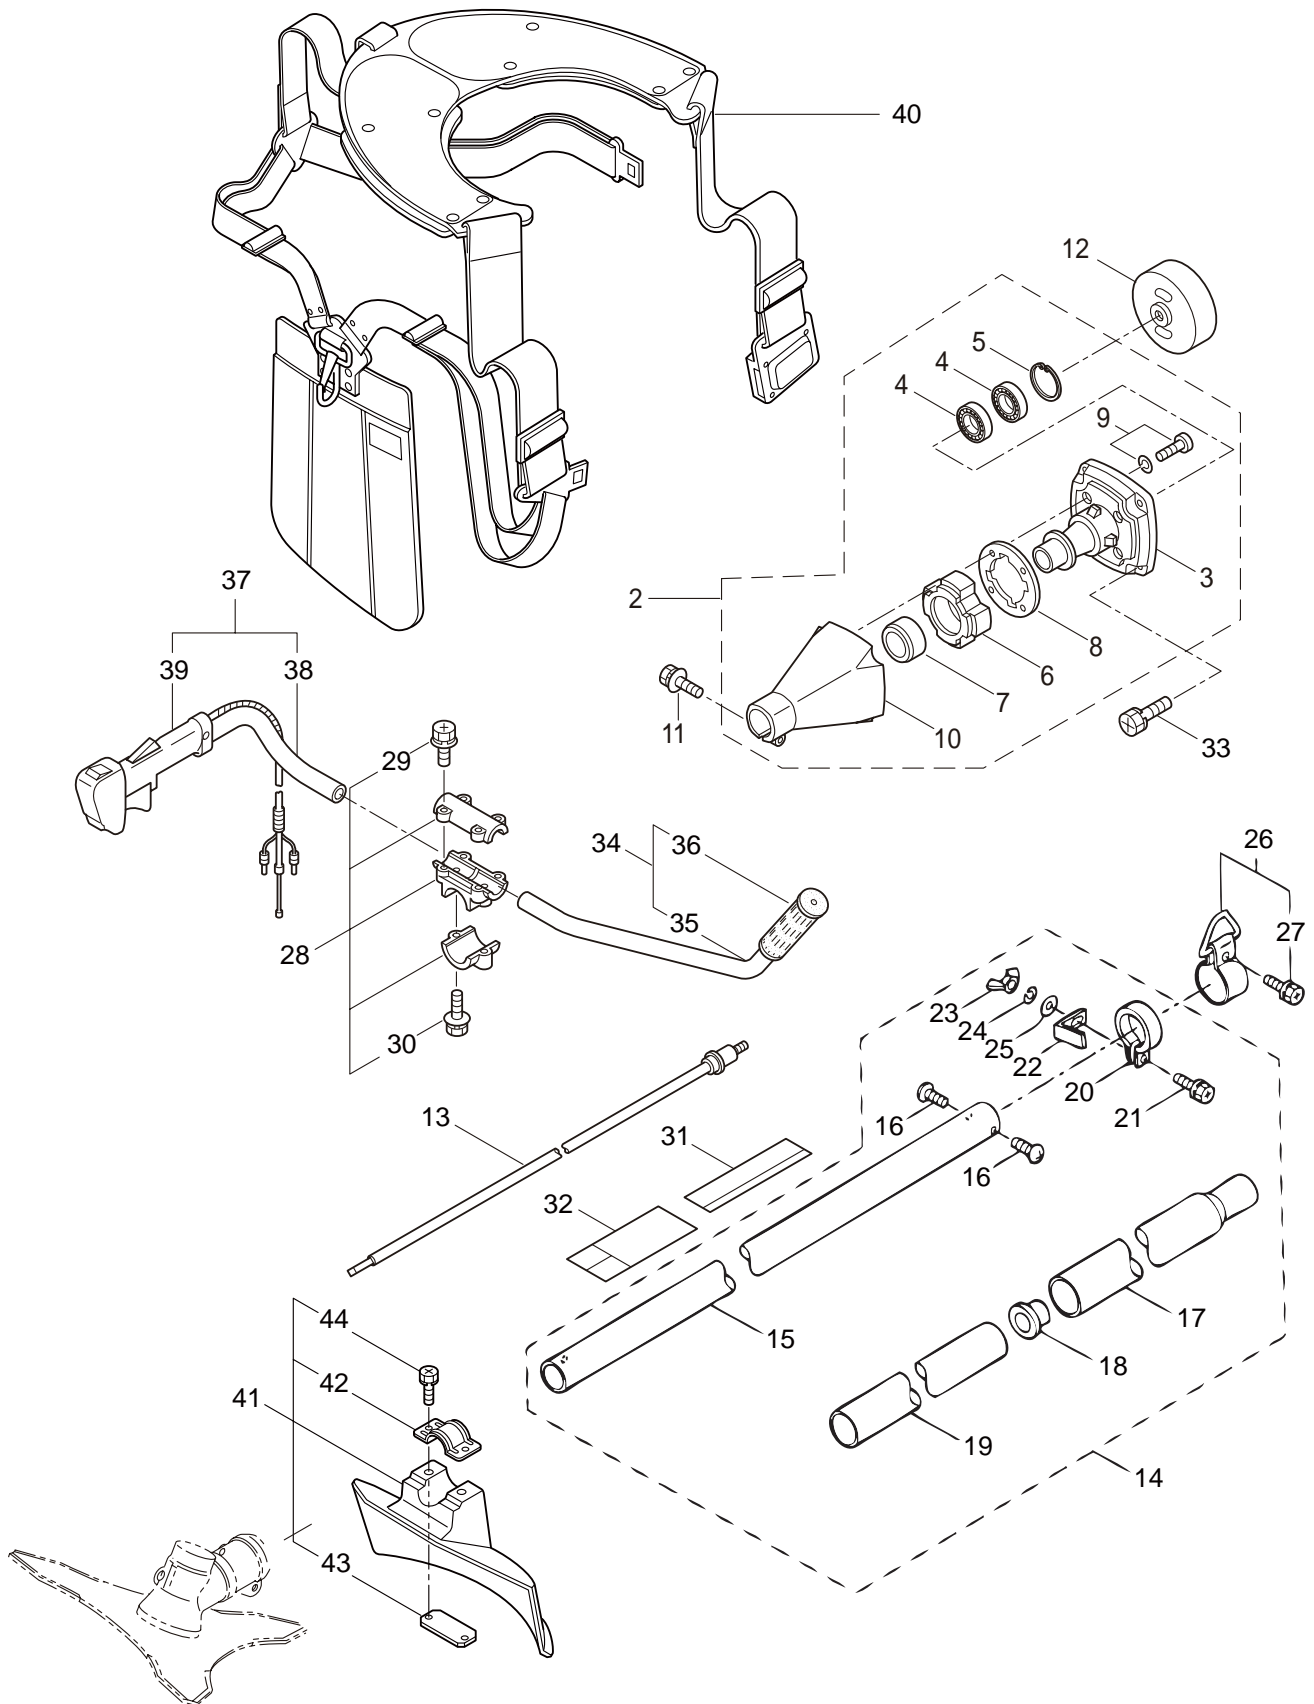

PARTS LIST

BCF4320H

CONTENTS

1. MAIN BODY	1 ~ 2
2. GEARCASE	3 ~ 4
3. ENGINE	5 ~ 8
4. CARBURETOR, FUEL TANK	9 ~ 12

2007. 04.

P/N 522387

1. BCF4320H
MAIN BODY

Ref. No.	Part No.	Part Name	Q'ty	Remarks
1-1	363342	BCF4320H	1	
1-2	228329	Clutch Case Ass'y	1	Incl.3-10
1-3	227729	Bearing Case	1	
1-4	140474	Bearing	2	#620ZZ
1-5	012380	Snap Ring	1	#35
1-6	217045	Buffer (A)	1	
1-7	217046	Buffer (B)	1	
1-8	217047	Washer	1	
1-9	092033	Screw	4	M5x15
1-10	227728	Driveshaft Tube Adapter	1	
1-11	092556	Bolt	1	M6x30
1-12	211203	Clutch Drum	1	
1-13	217897	Driveshaft Ass'y	1	
1-14	224994	Driveshaft Tube Ass'y	1	Incl15-25
1-15	218335	Driveshaft Tube	1	
1-16	089580	Screw	2	M3.5x6
1-17	218324	Driveshaft Tube (B)	1	
1-18	059257	Pipe Base	1	
1-19	218325	Sleeve	1	
1-20	218237	Stopper	1	
1-21	092556	Bolt	1	M6x30
1-22	224995	Plate	1	
1-23	054990	Butterfly Nut	1	
1-24	012502	Spring Washer	1	M6
1-25	013754	Washer	1	M6
1-26	220007	Hanging Bracket Ass'y	1	Incl.27
1-27	089743	Bolt	1	M6x15
1-28	217638	Bracket Ass'y	1	Incl.29,30
1-29	092554	Bolt	4	M6x25
1-30	092556	Bolt	2	M6x30
1-31	228828	Label	1	BCF4320H
1-32	213750	Label	1	Caution
1-33	092552	Bolt	4	M6x20
1-34	228398	Handle Ass'y-Left	1	Incl.35,36
1-35	228399	Handle (A)	1	
1-36	226512	Grip	1	
1-37	228400	Handle Ass'y-Right	1	Incl.38,39
1-38	228401	Handle (B)	1	
1-39	223157	Throttle Trigger	1	
1-40	998384	Full Support Harness	1	
1-41	219873	Safety Cover Ass'y	1	Incl.42-44
1-42	219874	Bracket	1	
1-43	210313	Threaded Bracket	1	
1-44	092555	Bolt	2	M6x30