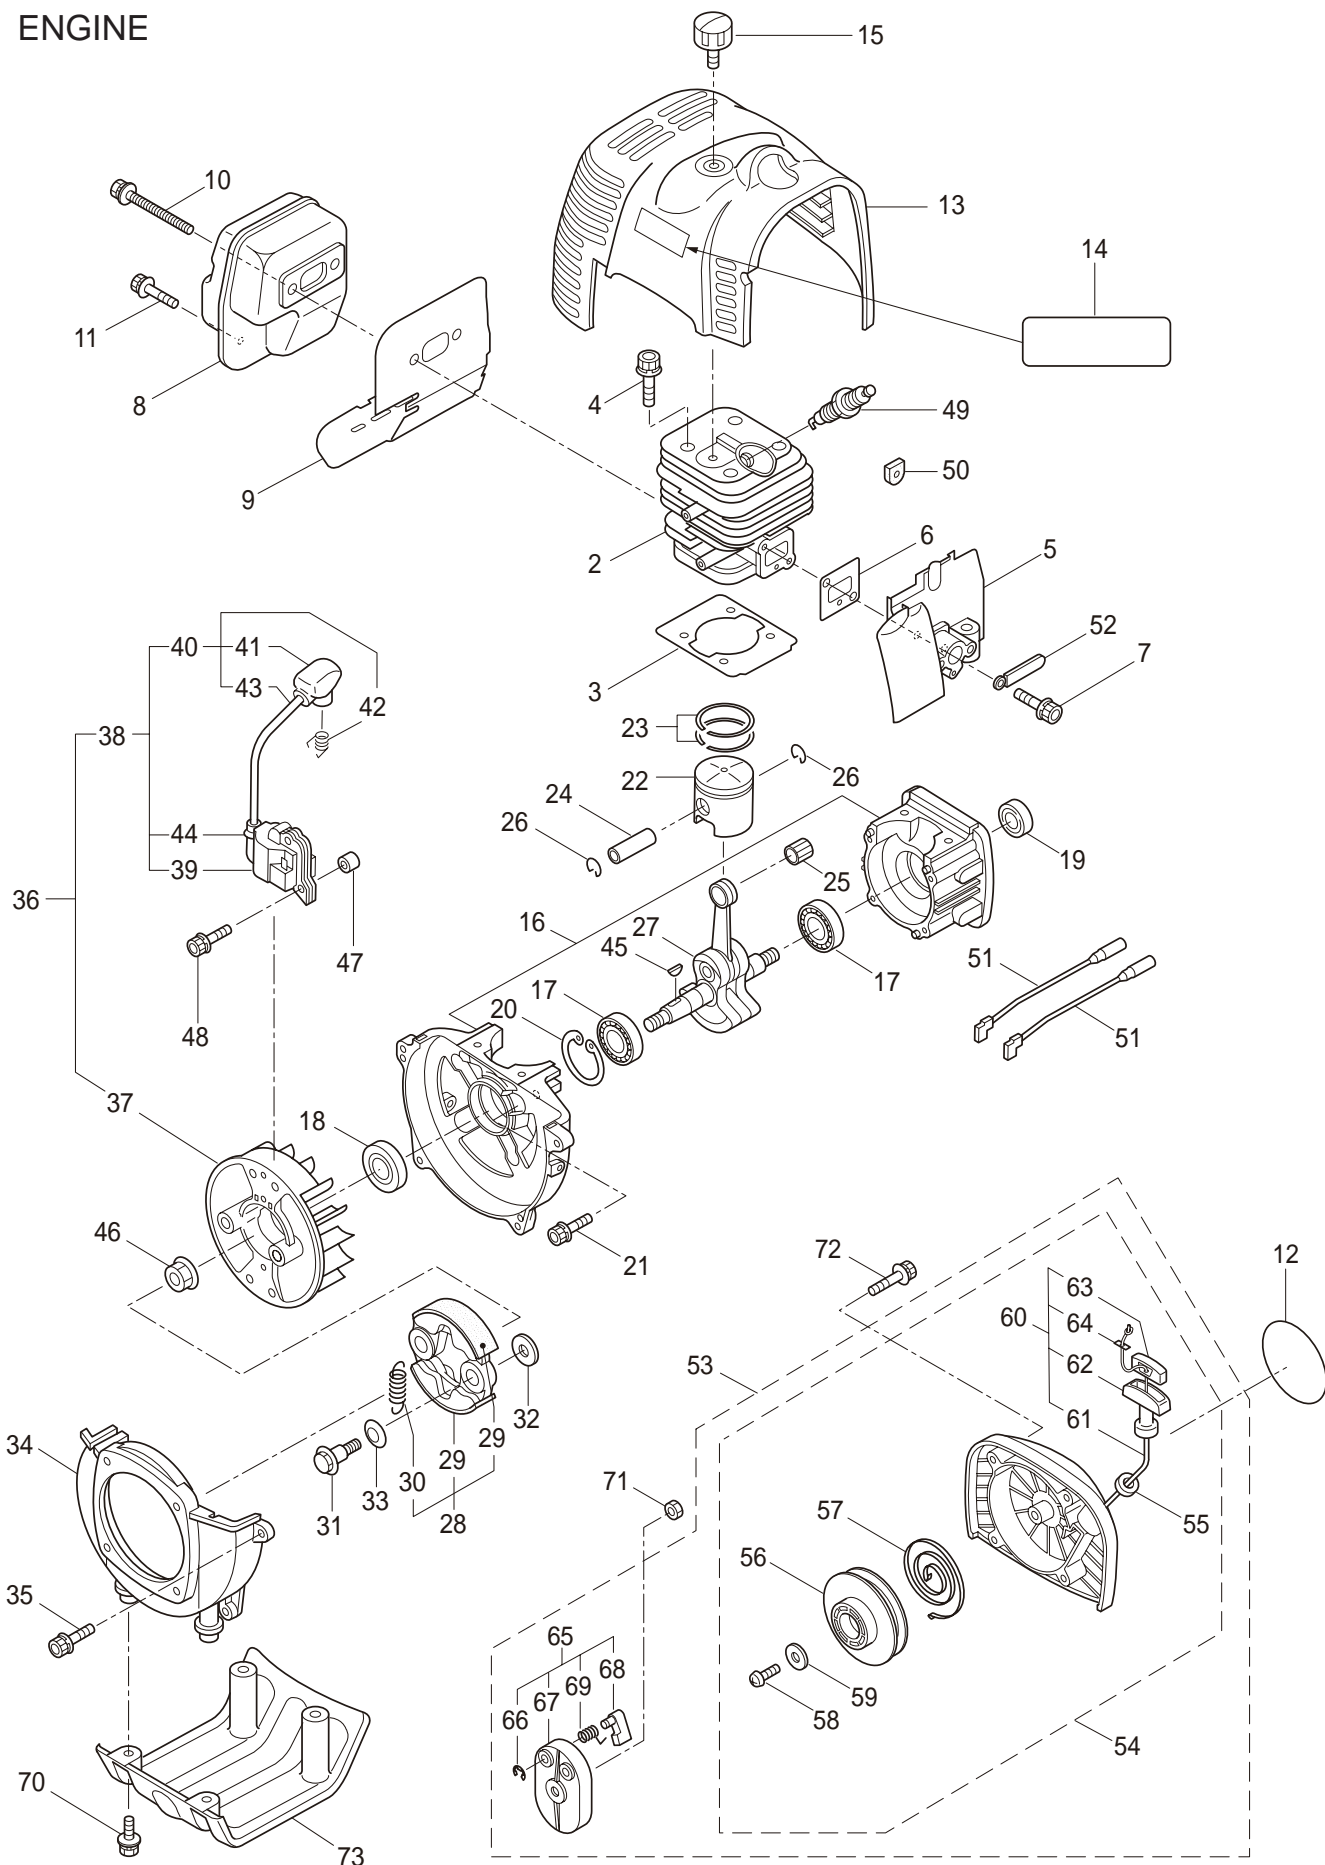

3. BCF4320H ENGINE

Ref. No.	Part No.	Part Name	Q'ty	Remarks
3-46	262731	Nut,Rotor	1	M10
3-47	268380	Spacer	2	
3-48	261256	Cap Screw	2	M4x25
3-49	261200	Spark Plug	1	NGK BPM6Y
3-50	281172	Grommet	1	
3-51	267492	Lead	2	130L
3-52	264588	Clamp	1	
3-53	282717	Recoil Starter Ass'y	1	Incl.54-69
3-54	282499	Starter Ass'y	1	Incl.55-64
3-55	280548	Collar	1	
3-56	282720	Reel	1	
3-57	282721	Spiral Spring	1	
3-58	282722	Set Screw	1	
3-59	282723	Washer	1	
3-60	282724	Starter Rope Ass'y	1	Incl.61-64
3-61	282725	Starter Rope	1	
3-62	282726	Starter Grip	1	
3-63	282728	Cap	1	
3-64	282187	Stopper	1	
3-65	282718	Starter Pulley Ass'y	1	Incl.66-69
3-66	282759	E-Ring	1	
3-67	282729	Starter Pulley	1	
3-68	282730	Pawl	1	
3-69	282758	Return Spring	1	
3-70	281714	Cap Screw	4	M5x20
3-71	081040	Nut	1	M8
3-72	267191	Cap Screw	4	M5x16
3-73	282317	Stand	1