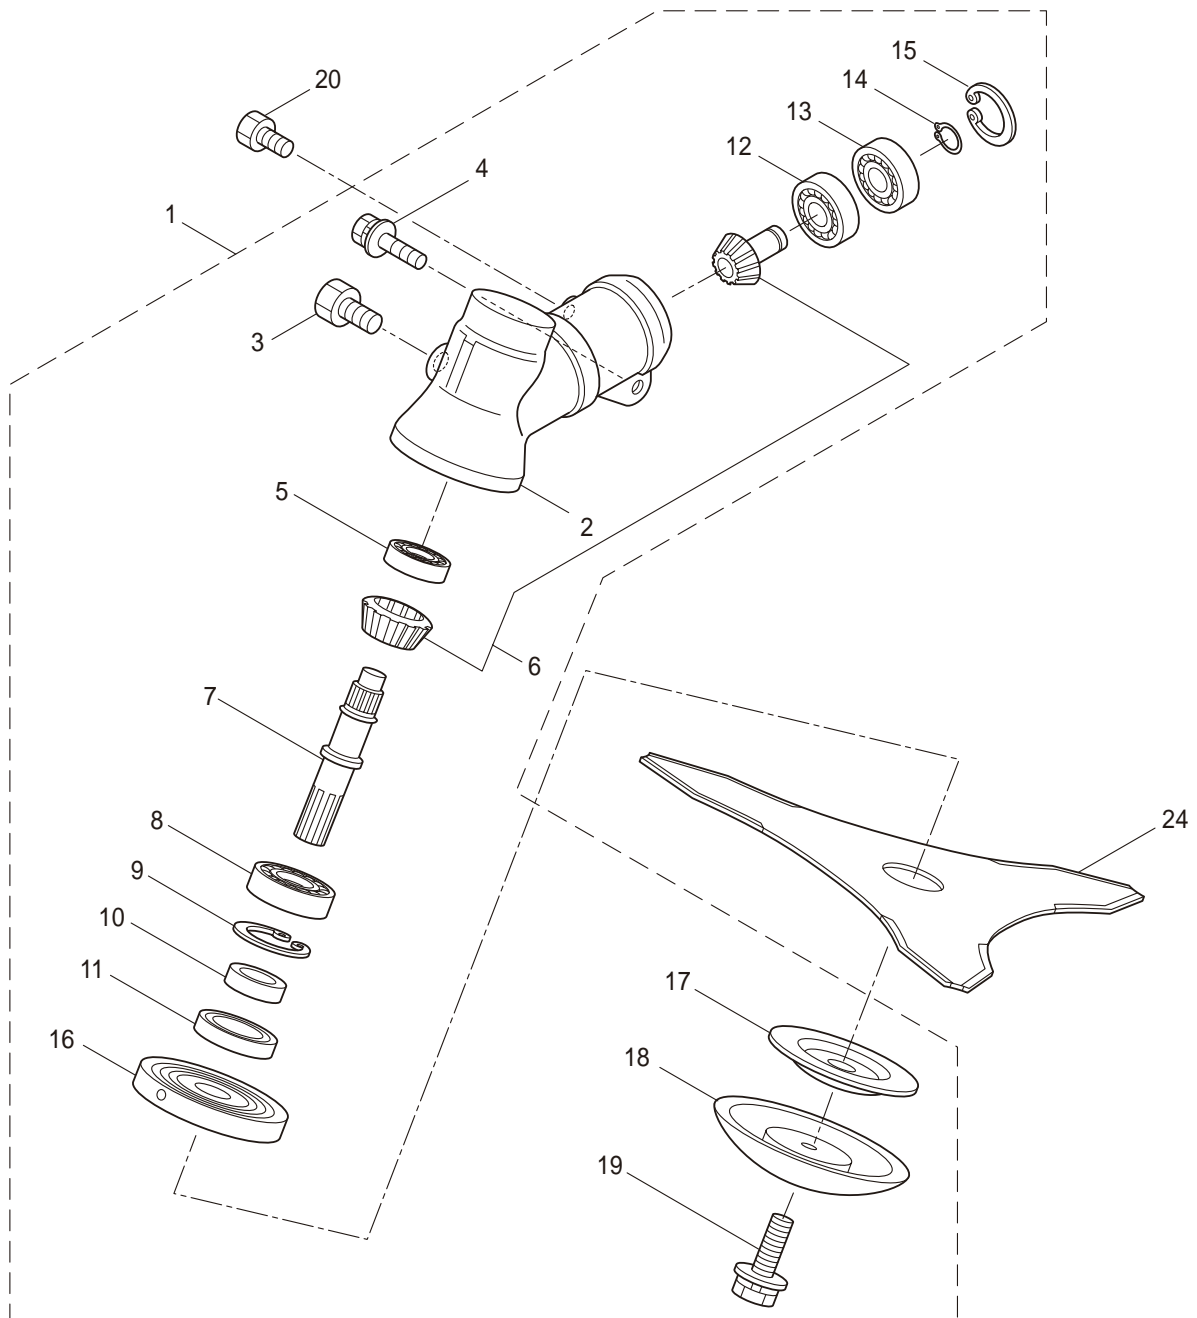

2. BCF4320H GEARCASE

Ref. No.	Part No.	Part Name	Q'ty	Remarks
2-1	226721	Gearcase Ass'y	1	Incl.2-19
2-2	219646	Gearcase	1	
2-3	089884	Bolt	1	M8x10
2-4	092556	Bolt	1	M6x30
2-5	210560	Bearing	1	#609
2-6	227102	Gear Set	1	
2-7	217057	Blade Shaft	1	
2-8	022009	Bearing	1	#6002
2-9	016732	Snap Ring	1	#32
2-10	212394	Collar	1	15x22x8L
2-11	211818	Oil Seal	1	D22 32 6
2-12	014490	Bearing	1	#6000
2-13	106933	Bearing	1	#6000Z
2-14	014210	Snap Ring	1	#10
2-15	054676	Snap Ring	1	#26
2-16	217060	Boss Adapter	1	
2-17	217061	Clamping Washer	1	
2-18	210308	Stabilizer	1	
2-19	226722	Bolt	1	M8x22,Counterclockwise
2-20	089747	Bolt	1	M6x12
2-21	210418	Box Spanner	1	13x19x(+)
2-22	022865	Double-endedWrench	1	8x10
2-23	210181	LeverHandle	1	3.5x170L
2-24	227910	3-Teeth Blade	1	
2-25	228640	Instruction Manual	1	BC4320H/BC5020H
2-26	214022	Band	2