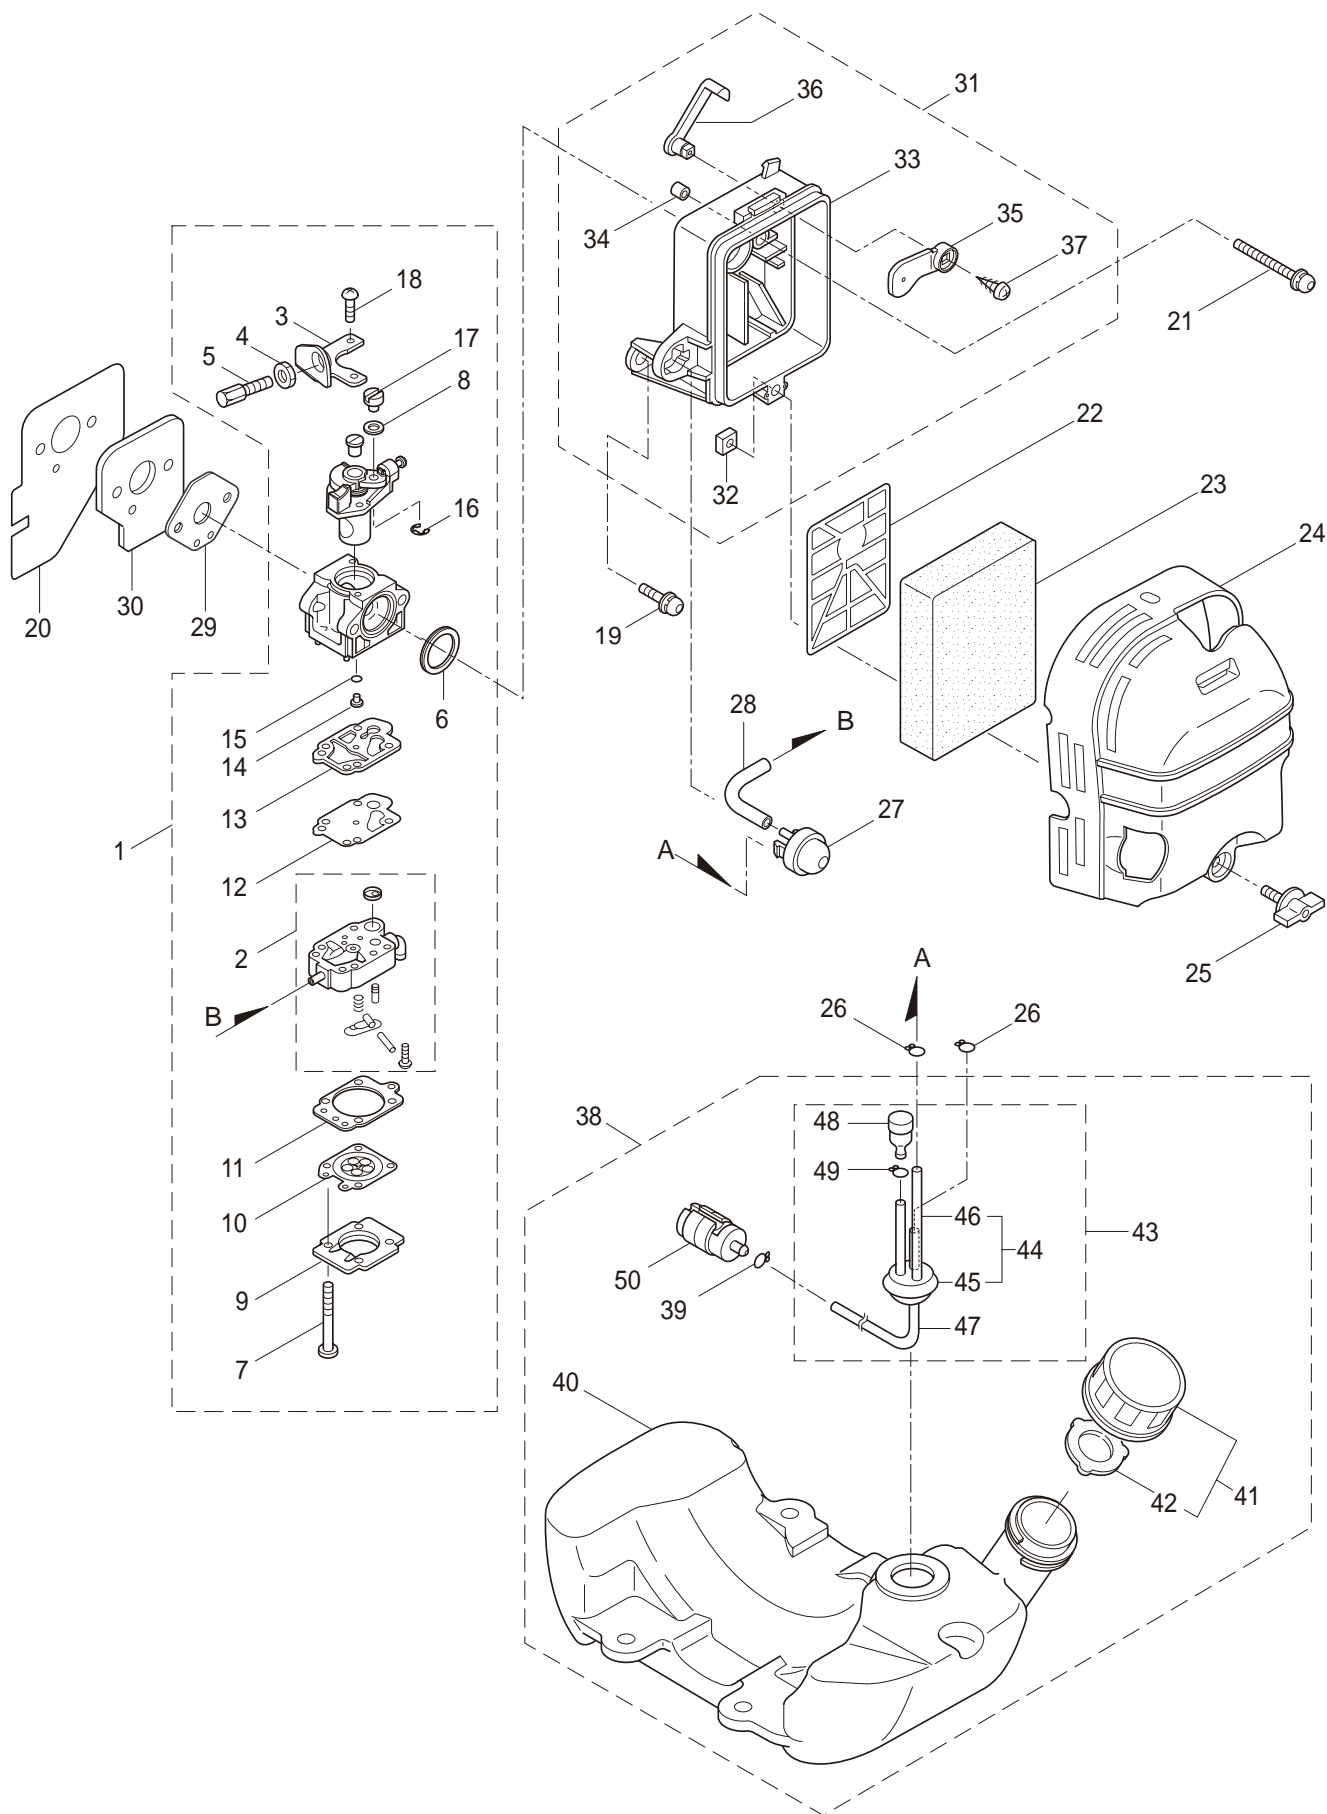

4. BCF4320H
CARBURETOR, FUELTANK

Ref. No.	Part No.	Part Name	Q'ty	Remarks
4-1	282298	Carburetor Ass'y	1	Incl.2-18 New gasket required
4-2	283124	Pump Body	1	
4-3	264677	Bracket	1	
4-4	261878	Nut	1	
4-5	263994	Adapter	1	
4-6	261657	Packing	1	
4-7	263737	Screw	4	
4-8	264678	Washer	1	
4-9	263726	Cover Plate	1	
4-10	268501	Diaphragm,Meterring	1	
4-11	263727	Gasket	1	
4-12	262994	Diaphragm,Fuel Pump	1	
4-13	282576	Gasket	1	
4-14	283125	Main Jet	1	
4-15	261871	O-Ring	1	
4-16	261876	E-Ring	1	
4-17	261658	Swivel	1	
4-18	261875	Screw	2	
4-19	264807	Cap Screw	1	M5x16
4-20	283087	Gasket	1	
4-21	262720	Cap Screw	2	M5x55
4-22	282481	Plate	1	
4-23	282306	Element	1	
4-24	282307	CleanerCover	1	
4-25	281438	Knob	1	
4-26	261117	Clip	2	
4-27	282299	Pump	1	
4-28	282512	Fuel Pipe	1	
4-29	282301	Gasket	1	
4-30	283086	Divider	1	
4-31	282302	Case Ass'y	1	Incl.32-37
4-32	269423	Nut	1	
4-33	282303	Case Body	1	
4-34	282484	Sleeve	3	
4-35	282304	Valve	1	
4-36	282305	Lever	1	
4-37	269032	Screw	1	
4-38	283487	Fuel Tank Ass'y	1	Incl.39-50
4-39	261117	Clip	1	
4-40	282310	Fuel Tank	1	
4-41	269201	Fuel Tank Cap Ass'y	1	Incl.42
4-42	269377	Gasket	1	
4-43	282312	Fuel Pipe Ass'y	1	Incl.44-49
4-44	282313	Pipe Ass'y	1	Incl.45,46
4-45	268065	Grommet	1