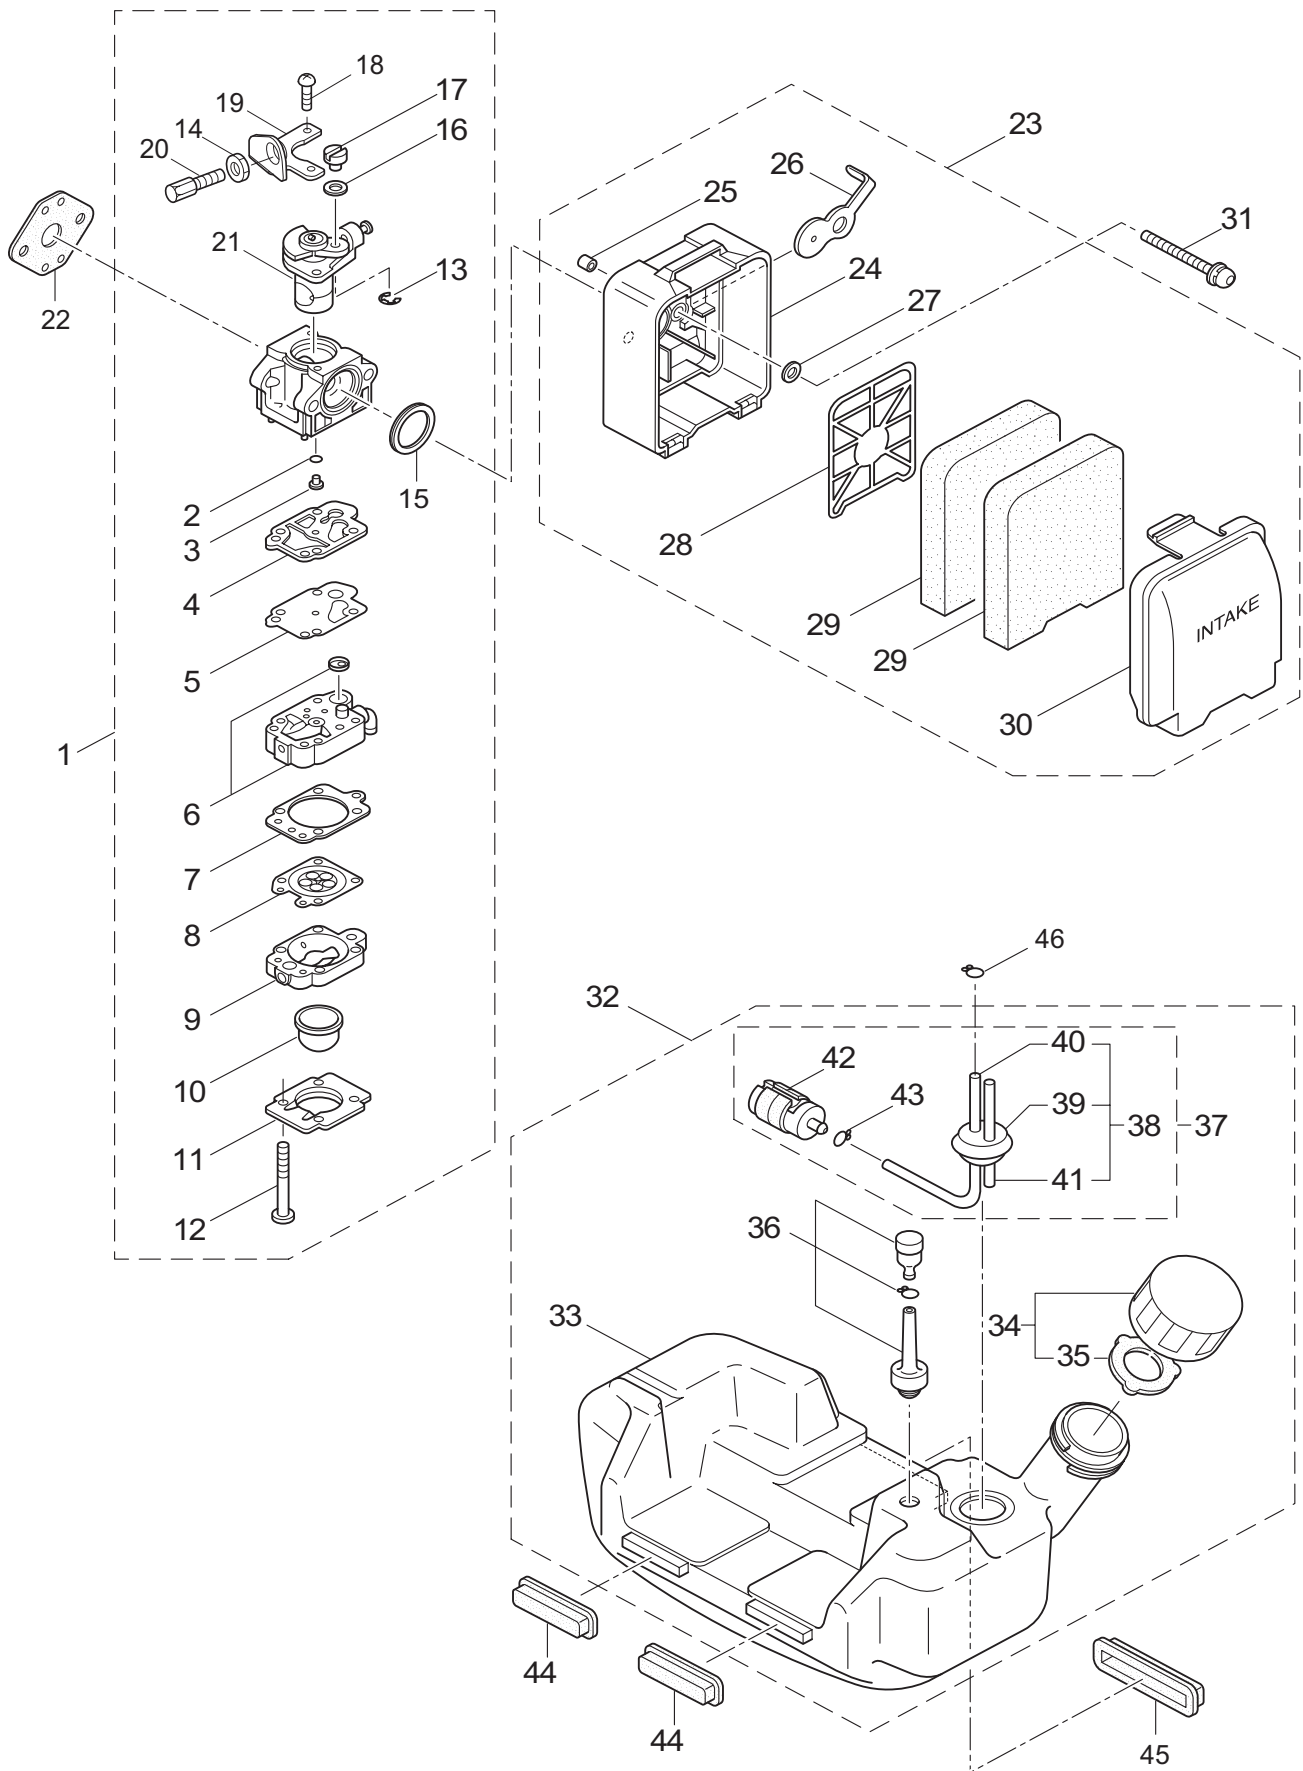

4. BCF420H
CARBURETOR, FUEL TANK

Ref. No.	Part No.	Part Name	Q'ty	Remarks
4-1	280319	Carburetor Ass'y	1	Incl.2-21 New gasket required
4-2	261871	O-Ring	1	
4-3	263967	Main Jet	1	#48
4-4	282576	Gasket	1	
4-5	262994	Diaphragm,Fuel Pump	1	
4-6	263739	Pump Body	1	
4-7	262993	Gasket	1	
4-8	261873	Diaphragm,Metering	1	
4-9	262991	Purge Body	1	
4-10	261874	Primer Bulb	1	
4-11	262992	Cover Plate	1	
4-12	262996	Screw	4	
4-13	261876	E-Ring	1	
4-14	261878	Nut	1	
4-15	261657	Packing	1	
4-16	264678	Washer	1	
4-17	261658	Swivel	1	
4-18	261875	Screw	2	
4-19	264677	Bracket	1	
4-20	263994	Adapter	1	
4-21	264676	Throttle Valve	1	
4-22	262587	Gasket	1	
4-23	263520	Air Filter Ass'y	1	Incl.24-30
4-24	263723	Housing	1	
4-25	263715	Sleeve	2	
4-26	263007	Choke Valve	1	
4-27	263000	Washer	1	
4-28	263717	Screen	1	
4-29	263714	Foam Element	2	
4-30	263713	Air Filter Cover	1	
4-31	261814	Cap Screw	2	M5x50
4-32	263859	Fuel Tank Ass'y	1	Incl.33-43
4-33	262594	Fuel Tank	1	
4-34	261584	Fuel Tank Cap Ass'y	1	Incl.35
4-35	261105	Gasket	1	
4-36	261696	Breather Ass'y	1	
4-37	262645	Fuel Pipe Pick-up Ass'y	1	Incl.38-43
4-38	262646	Fuel Pipe Ass'y	1	Incl.39-41
4-39	261115	Grommet	1	
4-40	262649	Fuel Pipe	1	
4-41	263038	Return Pipe	1	3x6x85L
4-42	267328	Fuel Filter Ass'y	1	
4-43	261117	Clip	1	
4-44	261119	Pad	2	
4-45	262697	Pad	1	
4-46	261117	Clip	1