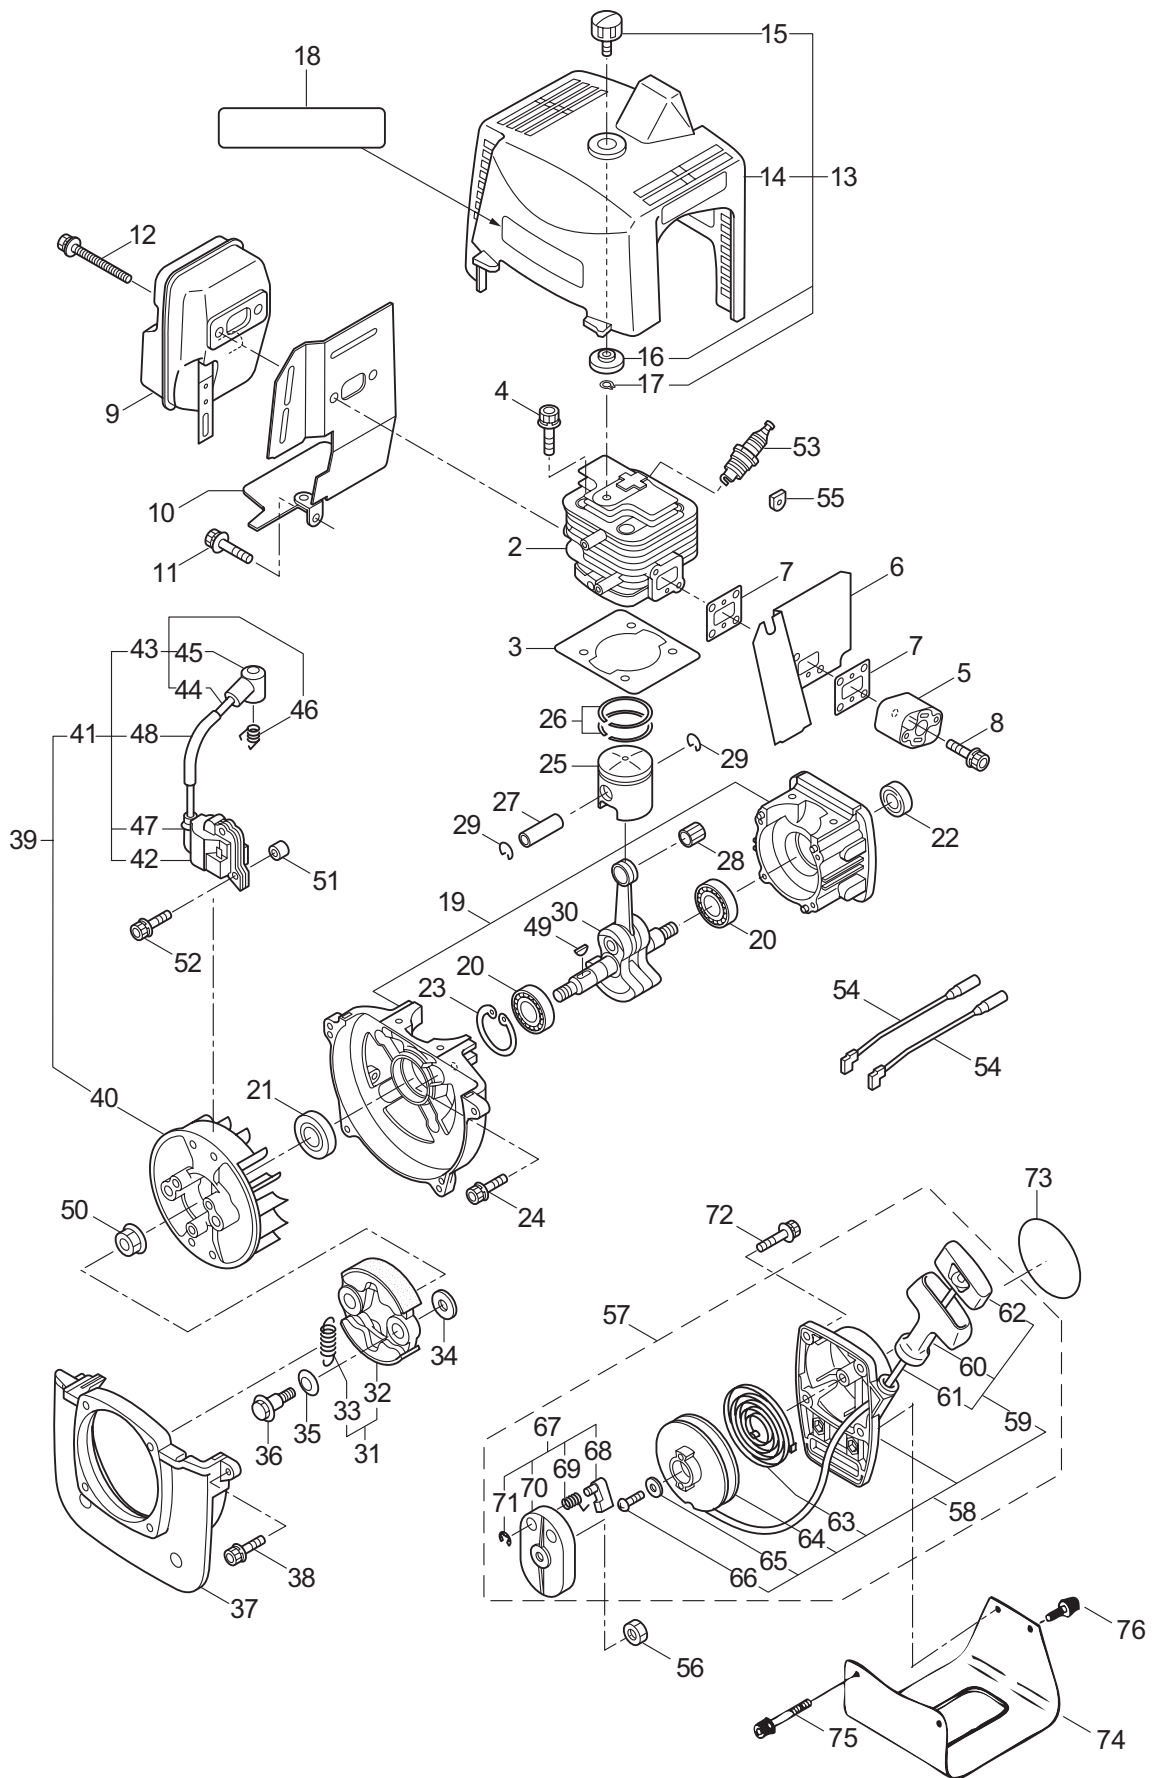

3. BCF420H ENGINE

Ref. No.	Part No.	Part Name	Q'ty	Remarks
3-1	858474	Engine	1	AE420TH/01
3-2	262544	Cylinder	1	New gasket required
3-3	262546	Gasket	1	
3-4	261246	Cap Screw	4	M5x25
3-5	262548	Insulator	1	New gasket required
3-6	262550	Air Duct	1	
3-7	262790	Gasket	2	
3-8	265924	Cap Screw	2	M5x25
3-9	269080	Muffler	1	
3-10	262617	Gasket	1	
3-11	261607	Cap Screw	1	M5x16
3-12	262687	Cap Screw	2	M6x65
3-13	265342	Top Cover Ass'y	1	Incl.14-17
3-14	265343	Top Cover	1	New label required
3-15	262556	Knob	1	
3-16	262689	Spacer	1	
3-17	262690	Snap Ring	1	#6
3-18	287057	Label	1	
3-19	262558	Crankcase	1	
3-20	262658	Bearing	2	#6202C3
3-21	262660	Oil Seal	1	TC15357
3-22	262565	Oil Seal	1	ISCD15257
3-23	012380	Snap Ring	1	#35
3-24	261999	Cap Screw	4	M5x40
3-25	265227	Piston	1	
3-26	262476	Piston Ring	2	(2)Required
3-27	262749	Piston Pin	1	
3-28	262659	Bearing,Needle	1	KTV111414EG01B2
3-29	262479	Clip,Piston Pin	2	
3-30	280534	Crankshaft/Conn.Rod Ass'y	1	
3-31	262577	Clutch Ass'y	1	Incl.32,33
3-32	282624	Clutch Shoe	2	(2)required
3-33	263615	Spring,Clutch	1	
3-34	262683	Washer	2	8x22xt1.2
3-35	262682	Wave Washer	2	
3-36	282321	Cap Screw	2	M8x1.25
3-37	281345	Fan Cover	1	
3-38	261250	Cap Screw	2	M5x20
3-39	267576	Magneto Ass'y	1	Incl.40-48
3-40	264673	Rotor/Fan	1	
3-41	267579	Ignition Coil Ass'y	1	Incl.42-48
3-42	267572	Coil	1	
3-43	267584	Spark Plug Wire Ass'y	1	Incl.44-46
3-44	267585	Spark Plug Wire	1	
3-45	261074	Plug Boot	1