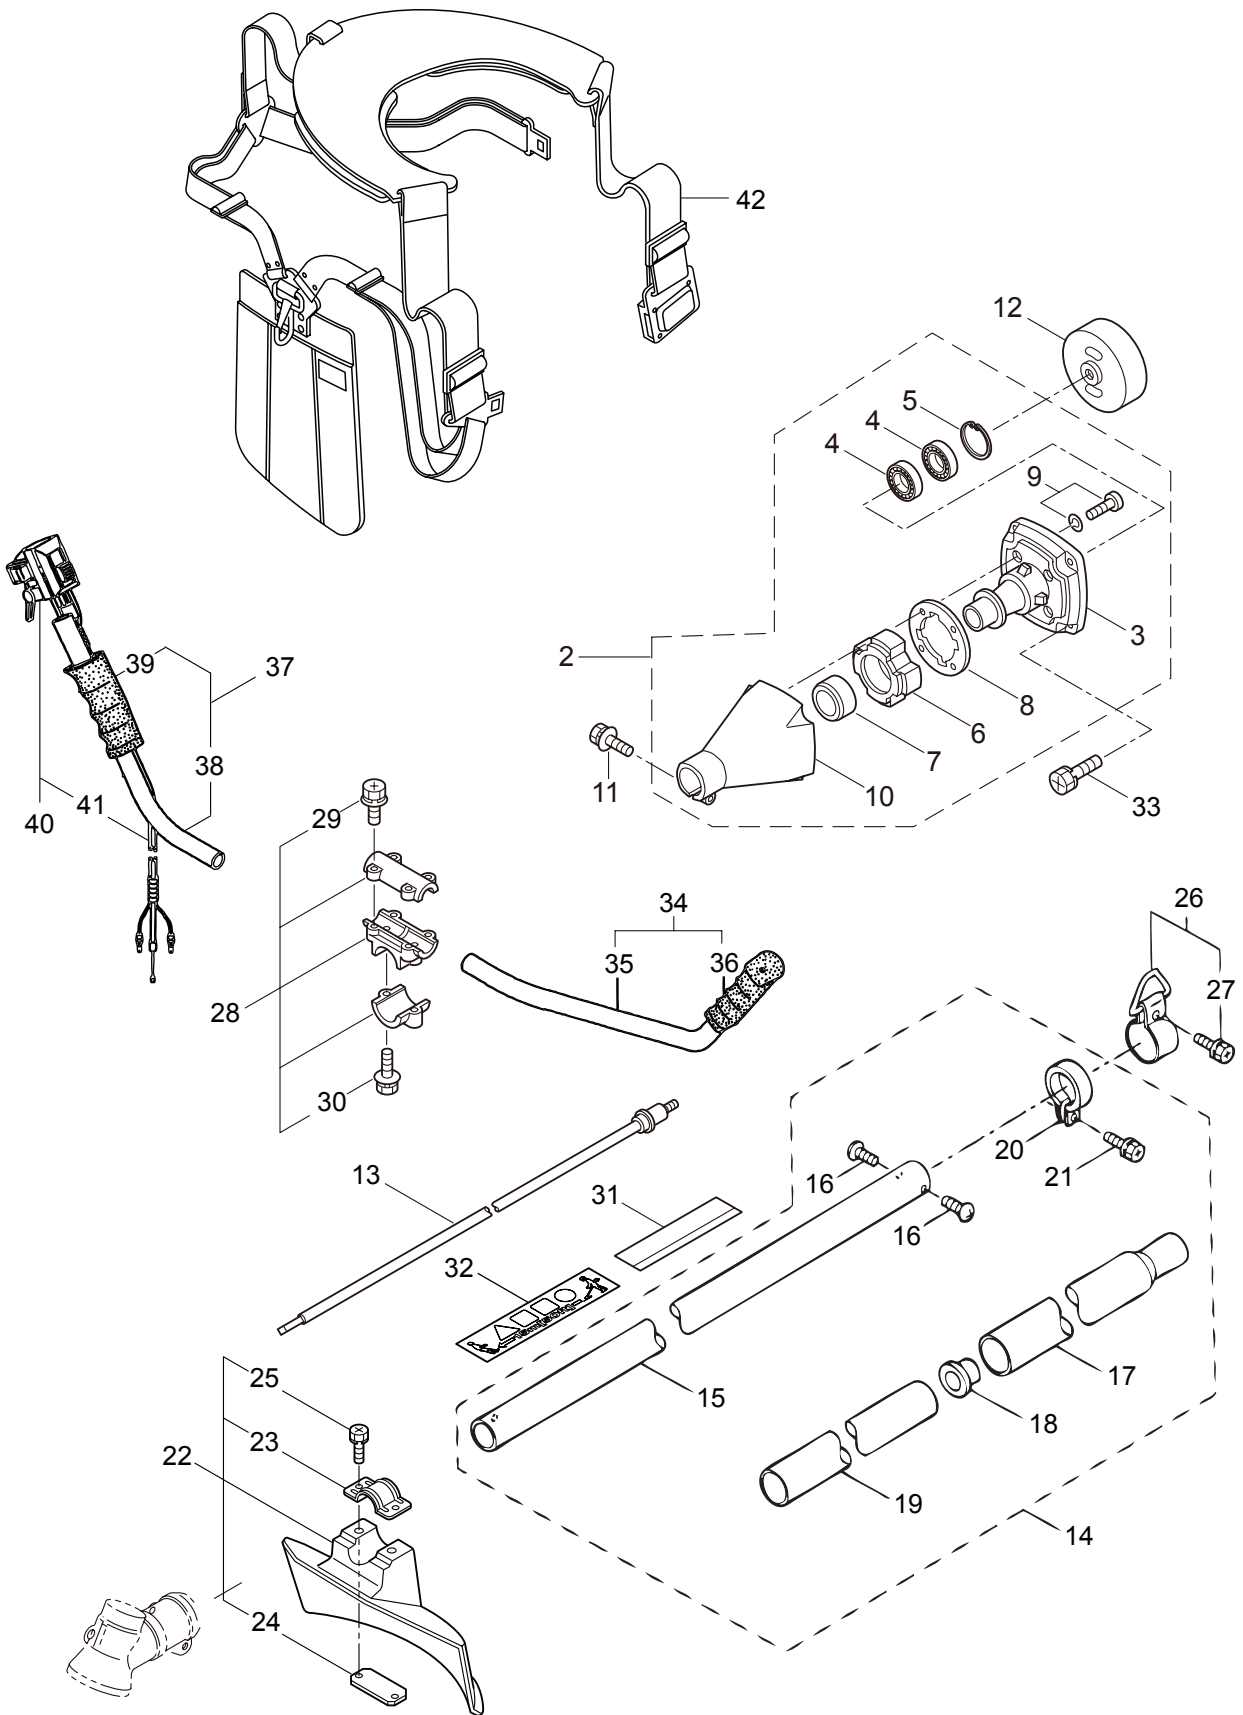

### CONTENTS

1. MAIN BODY .....	1 ~ 2
2. GEARCASE .....	3 ~ 4
3. ENGINE .....	5 ~ 8
4. CARBURETOR, FUEL TANK .....	9 ~ 10

2011. 03.

P/N 523190

1. BCF420H  
MAIN BODY

Ref. No.	Part No.	Part Name	Q'ty	Remarks
1-1	366047	BCF420H	1	
1-2	228329	Clutch Case Ass'y	1	Incl.3-10
1-3	227729	Bearing Case	1	
1-4	140474	Bearing	2	#6202ZZ
1-5	012380	Snap Ring	1	#35
1-6	217045	Buffer (A)	1	
1-7	217046	Buffer (B)	1	
1-8	217047	Washer	1	
1-9	092033	Screw	4	M5x15
1-10	227728	Driveshaft Tube Adapter	1	
1-11	092556	Bolt	1	M6x30
1-12	211203	Clutch Drum	1	
1-13	217897	Driveshaft Ass'y	1	
1-14	230075	Driveshaft Tube Ass'y	1	Incl.15-21
1-15	230076	Driveshaft Tube	1	
1-16	089580	Screw	2	M3.5x6
1-17	218324	Driveshaft Tube (B)	1	
1-18	059257	Pipe Base	1	
1-19	218325	Sleeve	1	
1-20	218237	Stopper	1	
1-21	092558	Bolt	1	M6x15
1-22	219873	Safety Cover Ass'y	1	Incl.23-25
1-23	219874	Bracket	1	
1-24	210313	Threaded Bracket	1	
1-25	092555	Bolt	2	M6x30
1-26	220007	Hanging Bracket Ass'y	1	Incl.27
1-27	089743	Bolt	1	M6x15
1-28	217638	Bracket Ass'y	1	Incl.29,30
1-29	092554	Bolt	4	M6x25
1-30	092556	Bolt	2	M6x30
1-31	231806	Label	1	BCF420H
1-32	213750	Label	1	Caution
1-33	092552	Bolt	4	M6x20
1-34	219156	Handle Ass'y-Left	1	Incl.35,36
1-35	219157	Handle	1	
1-36	217904	Handle Grip	1	
1-37	219159	Handle Ass'y-Right	1	Incl.38,39
1-38	219160	Handle	1	
1-39	217907	Handle Grip	1	
1-40	222152	Throttle Trigger	1	Incl.41
1-41	226573	Wire Ass'y	1	
1-42	228086	Hanging Strap Ass'y	1	