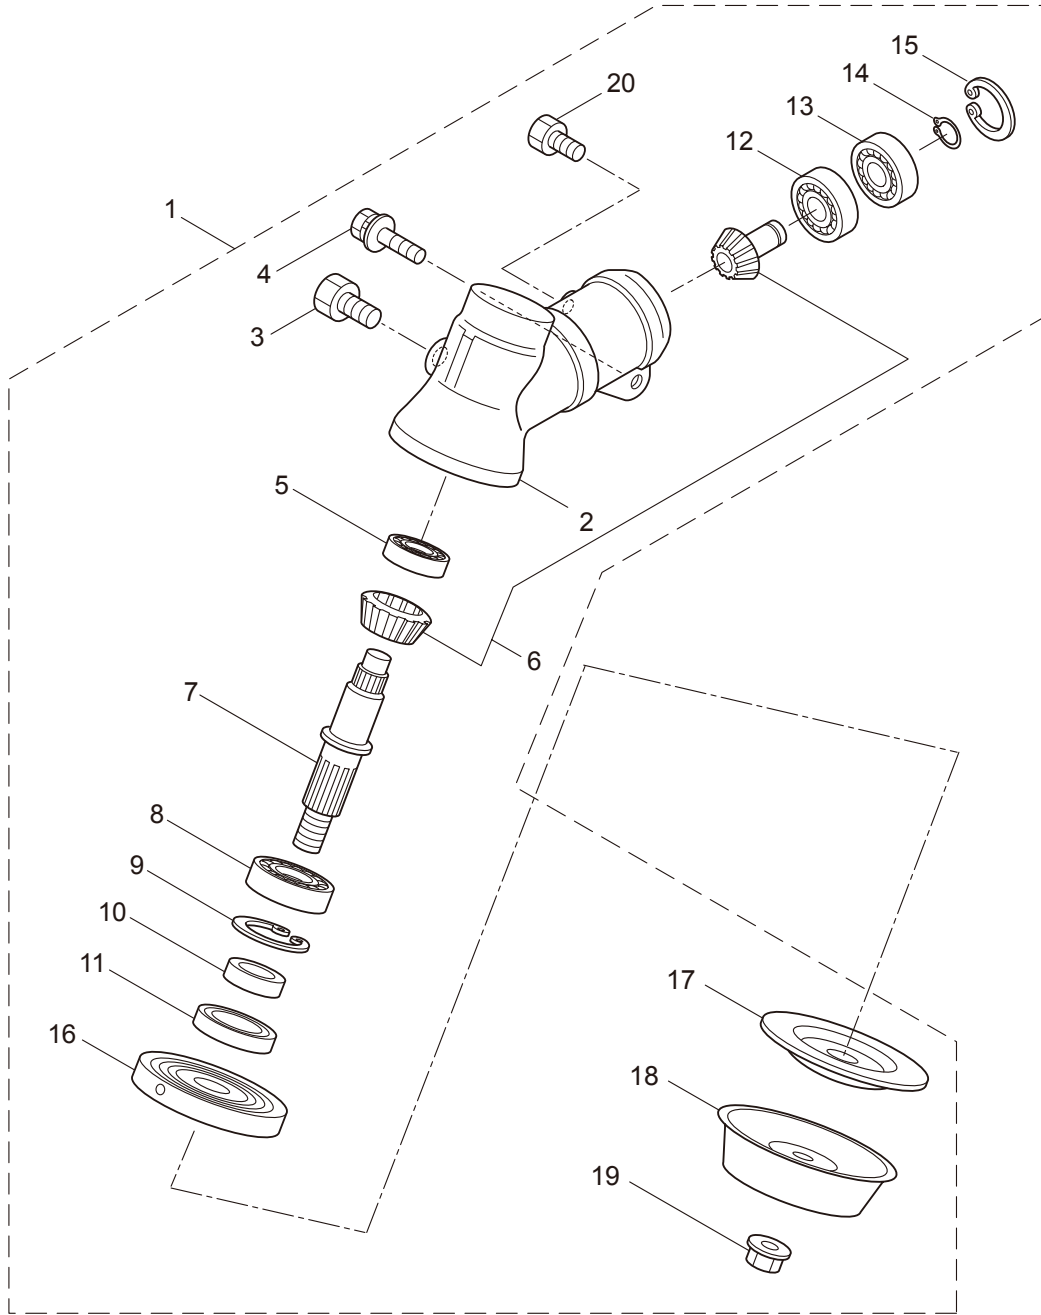

2. BCF420H GEARCASE

Ref. No.	Part No.	Part Name	Q'ty	Remarks
2-1	231846	Gearcase Ass'y	1	Incl.2-20
2-2	219646	Gearcase	1	
2-3	089101	Bolt	1	M8x10
2-4	092556	Bolt	1	M6x30
2-5	210560	Bearing	1	#609
2-6	227102	Gear Set	1	
2-7	229099	Blade Shaft	1	
2-8	022009	Bearing	1	#6002
2-9	016732	Snap Ring	1	#32
2-10	212394	Collar	1	15x22x8L
2-11	211818	Oil Seal	1	D22 32 6
2-12	014490	Bearing	1	#6000
2-13	106933	Bearing	1	#6000Z
2-14	014210	Snap Ring	1	#10
2-15	054676	Snap Ring	1	#26
2-16	217060	Boss Adapter	1	
2-17	231847	Clamping Washer	1	
2-18	230849	Stabilizer	1	
2-19	227961	Blade Locking Nut	1	
2-20	089747	Bolt	1	M6x12
2-21	228008	Box Spanner	1	
2-22	022865	Double-ended Wrench	1	8x10
2-23	210181	Lever Handle	1	3.5x170L
2-24	211337	Grease Tube	1	
2-25	022540	Fuel Blending Bottle	1	
2-26	214022	Band	2	
2-27	232677	Instruction Manual	1