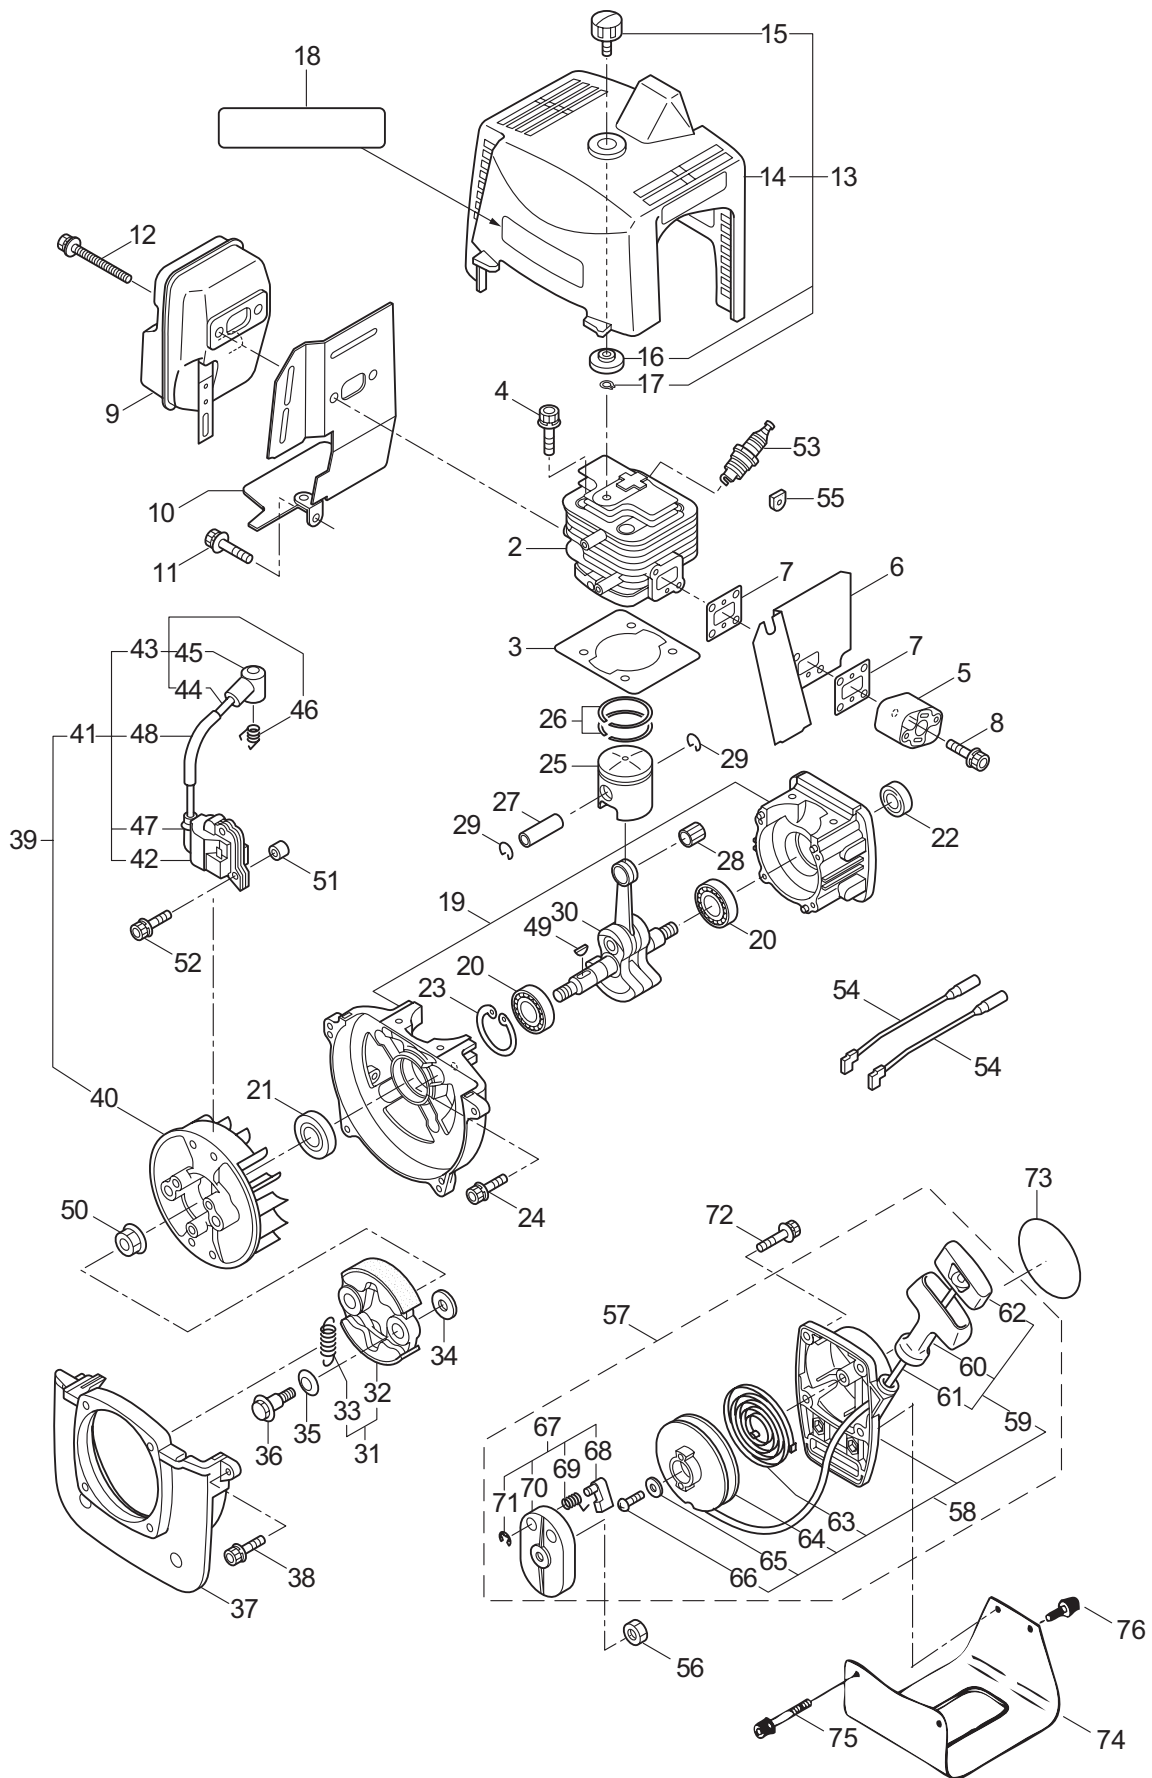

3. BCF420H ENGINE

Ref. No.	Part No.	Part Name	Q'ty	Remarks
3-46	261075	Connector	1	
3-47	261072	Cap	1	
3-48	269421	Insulator	1	
3-49	261076	Woodruff Key	1	3x10
3-50	262731	Nut,Rotor	1	M10
3-51	280381	Spacer	2	
3-52	261256	Cap Screw	2	M4x25
3-53	261200	Spark Plug	1	NGK BPM6Y
3-54	267519	Wire, Lead	2	
3-55	261202	Grommet	1	
3-56	126990	Nut	1	M8
3-57	263525	Recoil Starter Ass'y	1	Incl.58-71
3-58	263526	Recoil Ass'y	1	Incl.59-66
3-59	262631	Rope Ass'y	1	Incl.60-62
3-60	262633	Starter Grip	1	
3-61	262632	Starter Rope	1	
3-62	262981	Cap	1	
3-63	262627	Spiral Spring	1	
3-64	262626	Pulley	1	
3-65	262982	Washer	1	
3-66	262629	Screw	1	
3-67	262634	Starter Pawl Ass'y	1	Incl.68-71
3-68	262636	Pawl	1	
3-69	262637	Return Spring	1	
3-70	262635	Pawl Case	1	
3-71	262638	E-Ring	1	
3-72	261257	Cap Screw	4	M4x16
3-73	287055	Label	1	AE420
3-74	263281	Stand	1	
3-75	268270	Cap Screw	2	M5x40
3-76	261607	Cap Screw	2	M5x16