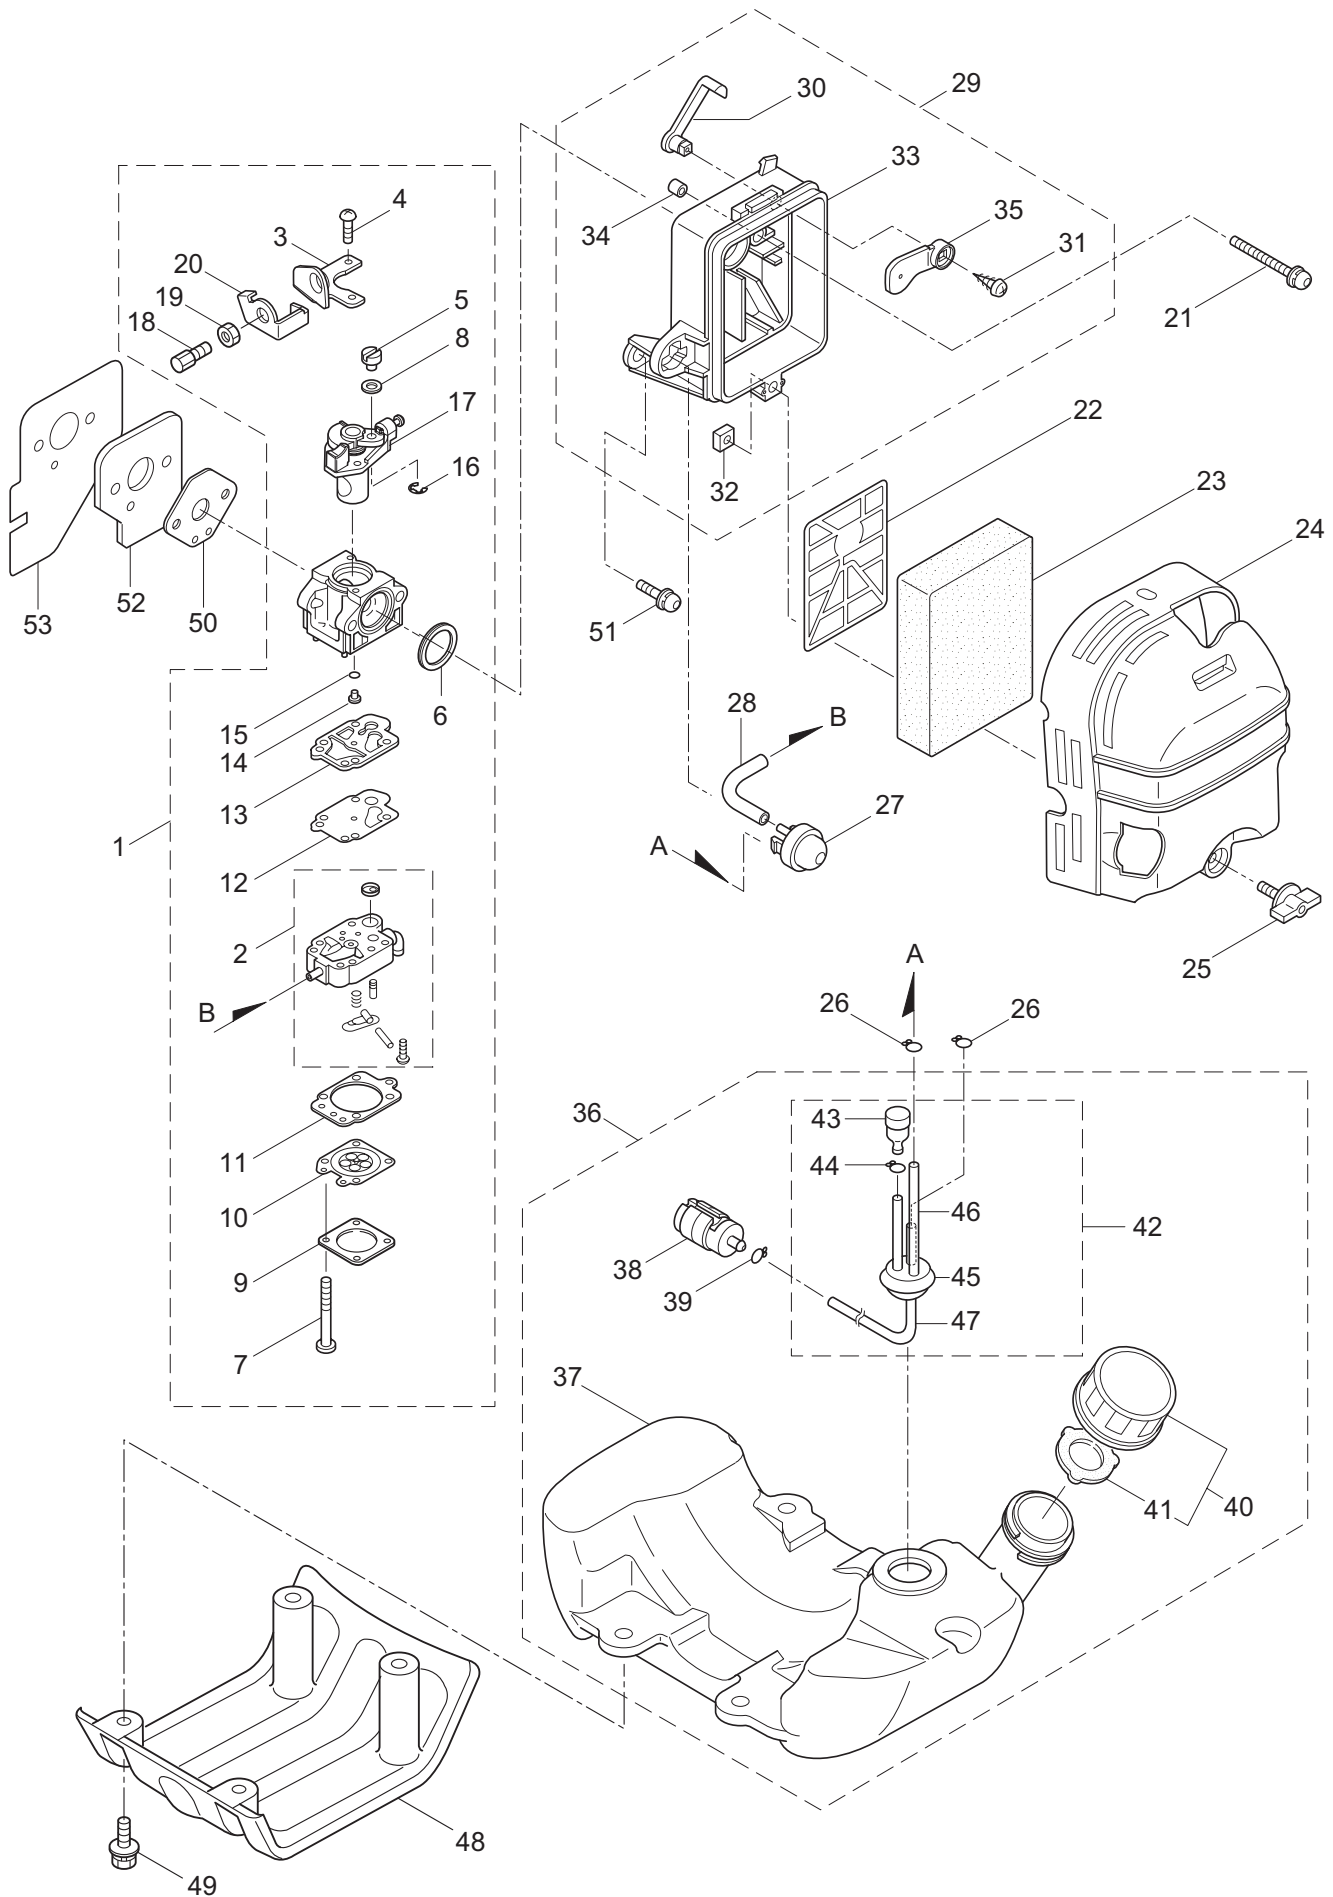

4. BC5021H
CARBURETOR, FUEL TANK

Ref. No.	Part No.	Part Name	Q'ty	Remarks
4-1	288256	Carburetor Ass'y	1	Incl.2-20 New gasket required
4-2	283124	Pump Body	1	
4-3	264677	Bracket	1	
4-4	261875	Screw	2	
4-5	261658	Swivel	1	
4-6	261657	Packing	1	
4-7	263737	Screw	4	
4-8	264678	Washer	1	
4-9	263726	Cover Plate	1	
4-10	283905	Diaphragm, Meterring	1	
4-11	263727	Gasket	1	
4-12	262994	Diaphragm,Fuel Pump	1	
4-13	282576	Gasket	1	
4-14	283125	Main Jet	1	
4-15	261871	O-Ring	1	
4-16	261876	E-Ring	1	
4-17	287728	Throttle Valve	1	
4-18	265409	Adapter	1	
4-19	283936	Nut	1	M6
4-20	283935	Plate	1	
4-21	262720	Cap Screw	2	M5x55
4-22	282481	Plate	1	
4-23	282306	Element	1	
4-24	282307	Cleaner Cover	1	
4-25	281438	Knob	1	
4-26	261117	Clip	2	
4-27	282299	Pump	1	
4-28	282512	Fuel Pipe	1	
4-29	282302	Case Ass'y	1	Incl.30-35
4-30	282305	Lever	1	
4-31	269032	Screw	1	
4-32	269423	Nut	1	
4-33	282303	Case Body	1	
4-34	282484	Sleeve	3	
4-35	282304	Valve	1	
4-36	283487	Fuel Tank Ass'y	1	Incl.37-47
4-37	282310	Fuel Tank	1	
4-38	267328	Fuel Filter Ass'y	1	
4-39	261117	Clip	1	
4-40	281565	Fuel Tank Cap Ass'y	1	Incl.41
4-41	269377	Gasket	1	
4-42	282312	Fuel Pipe Ass'y	1	Incl.43-47
4-43	261590	Breather	1	
4-44	261117	Clip	1	
4-45	268065	Grommet	1