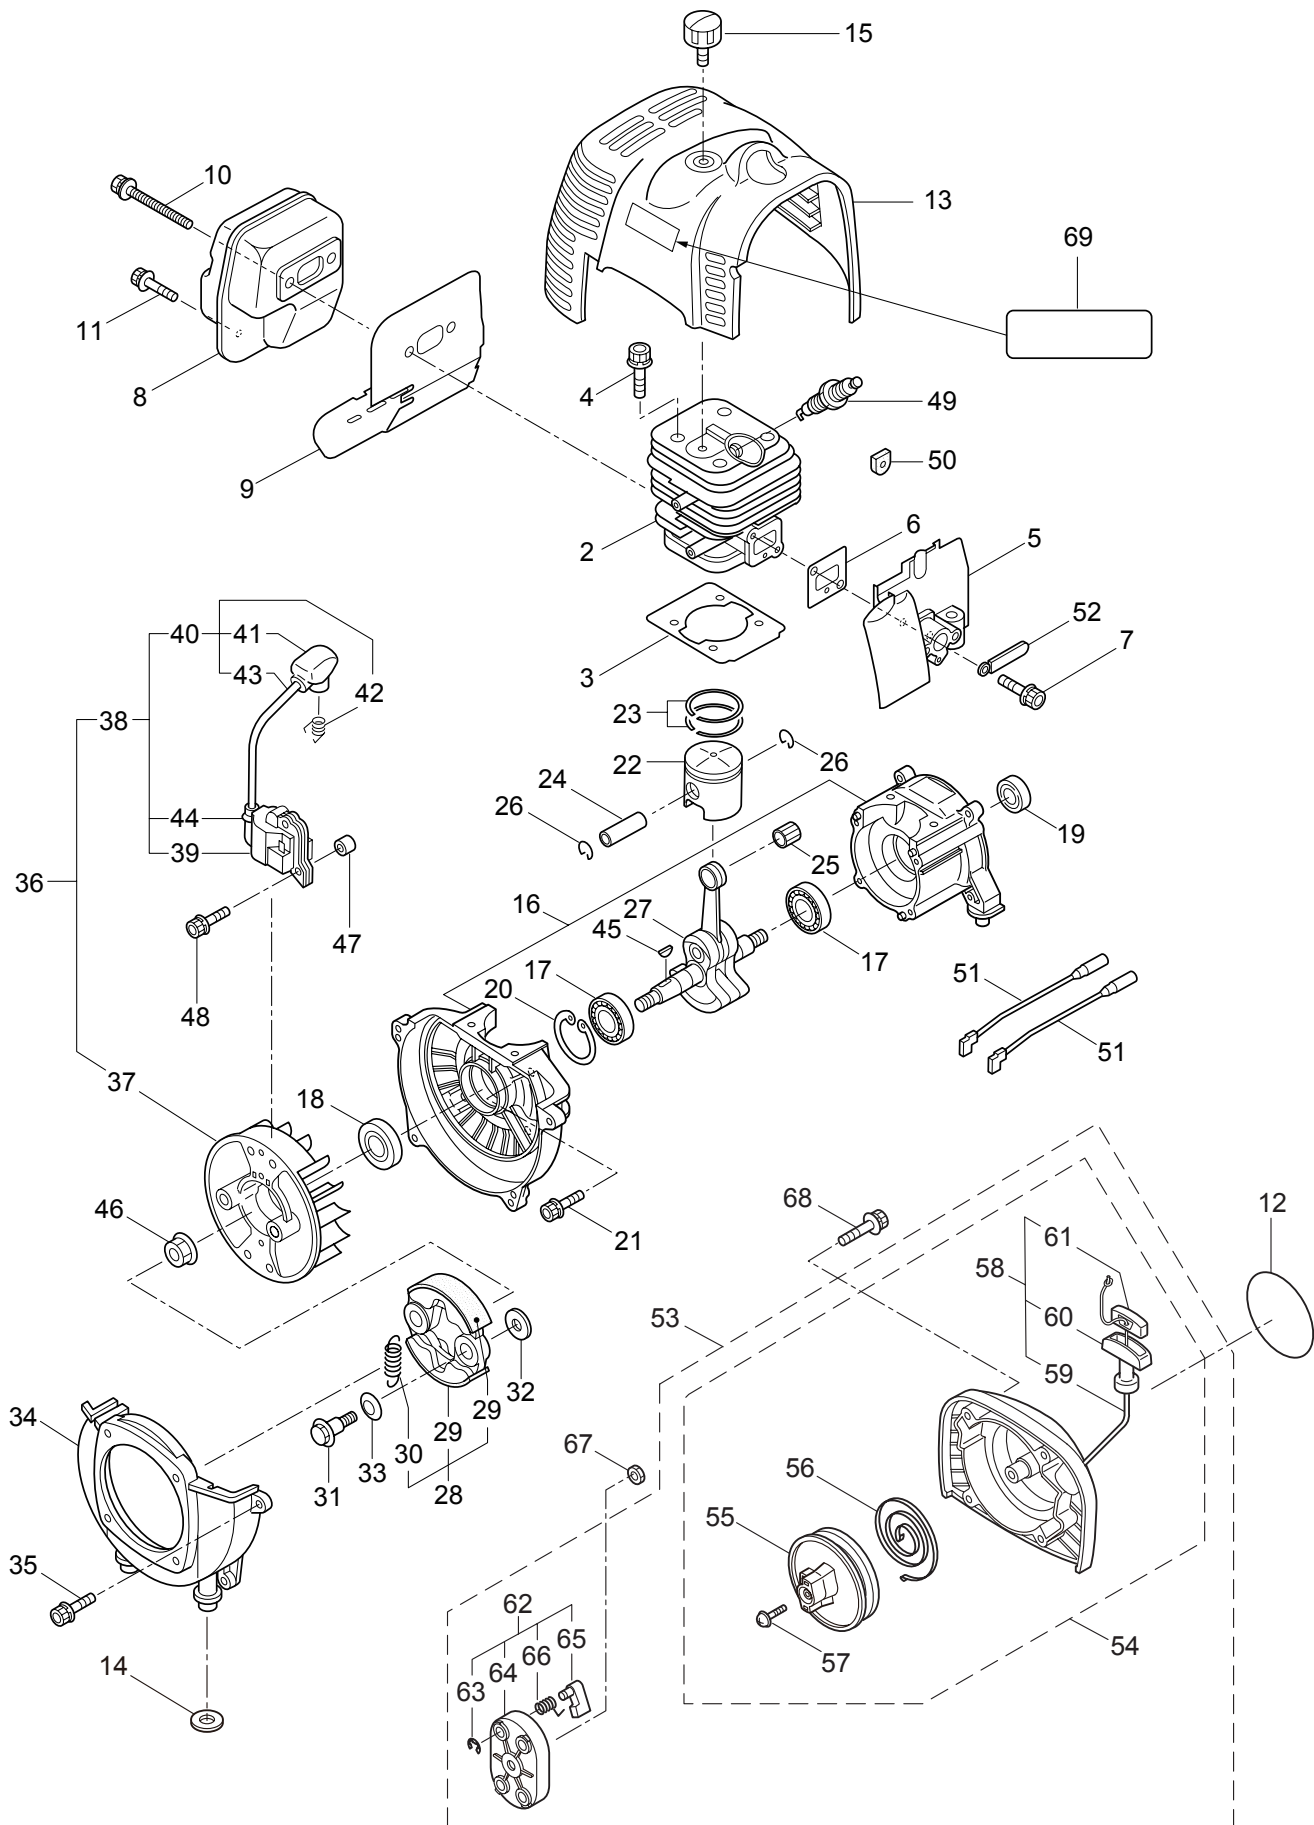

3. BC5021H
ENGINE

Ref. No.	Part No.	Part Name	Q'ty	Remarks
3-1	858907	Engine	1	NE500TH/05
3-2	283076	Cylinder	1	New gasket required
3-3	282259	Gasket	1	
3-4	261612	Cap Screw	4	M5x30
3-5	282261	Insulator	1	New gasket required
3-6	282262	Gasket	1	
3-7	267290	Cap Screw	2	M5x20
3-8	282264	Muffler Comp.	1	
3-9	282271	Gasket	1	
3-10	266713	Cap Screw	2	M5x60
3-11	283315	Screw	1	M5x12W-12
3-12	286911	Label	1	NE500
3-13	282274	Top Cover	1	
3-14	285735	Packing	4	
3-15	262556	Knob	1	
3-16	282277	Crankcase	1	
3-17	262658	Bearing	2	#6202C3
3-18	262660	Oil Seal	1	TC15357
3-19	262565	Oil Seal	1	ISCD15257
3-20	012380	Snap Ring	1	#35
3-21	261612	Cap Screw	4	M5x30
3-22	283078	Piston	1	
3-23	282941	Piston Ring	2	(2)Required
3-24	262749	Piston Pin	1	
3-25	262659	Bearing,Needle	1	KTV111414EG01B2
3-26	262479	Clip,Piston Pin	2	
3-27	283038	Crankshaft/Conn.Rod Ass'y	1	
3-28	262577	Clutch Ass'y	1	Incl.29,30
3-29	282624	Clutch Shoe	2	(2)required
3-30	263615	Spring,Clutch	1	
3-31	283671	Cap Screw	2	M8x1.25
3-32	262683	Washer	2	8x22xt1.2
3-33	262682	Wave Washer	2	
3-34	282285	Fan Cover	1	
3-35	261250	Cap Screw	4	M5x20
3-36	282287	Magneto Ass'y	1	Incl.37-44
3-37	282288	Rotor/Fan	1	
3-38	282289	Ignition Coil Ass'y	1	Incl.39-44
3-39	267572	Coil	1	
3-40	282290	Spark Plug Wire Ass'y	1	Incl.41-43
3-41	282292	Plug Boot	1	
3-42	261075	Connector	1	
3-43	282291	Spark Plug Wire	1	
3-44	261072	Cap	1	
3-45	261076	Woodruff Key	1	3x10