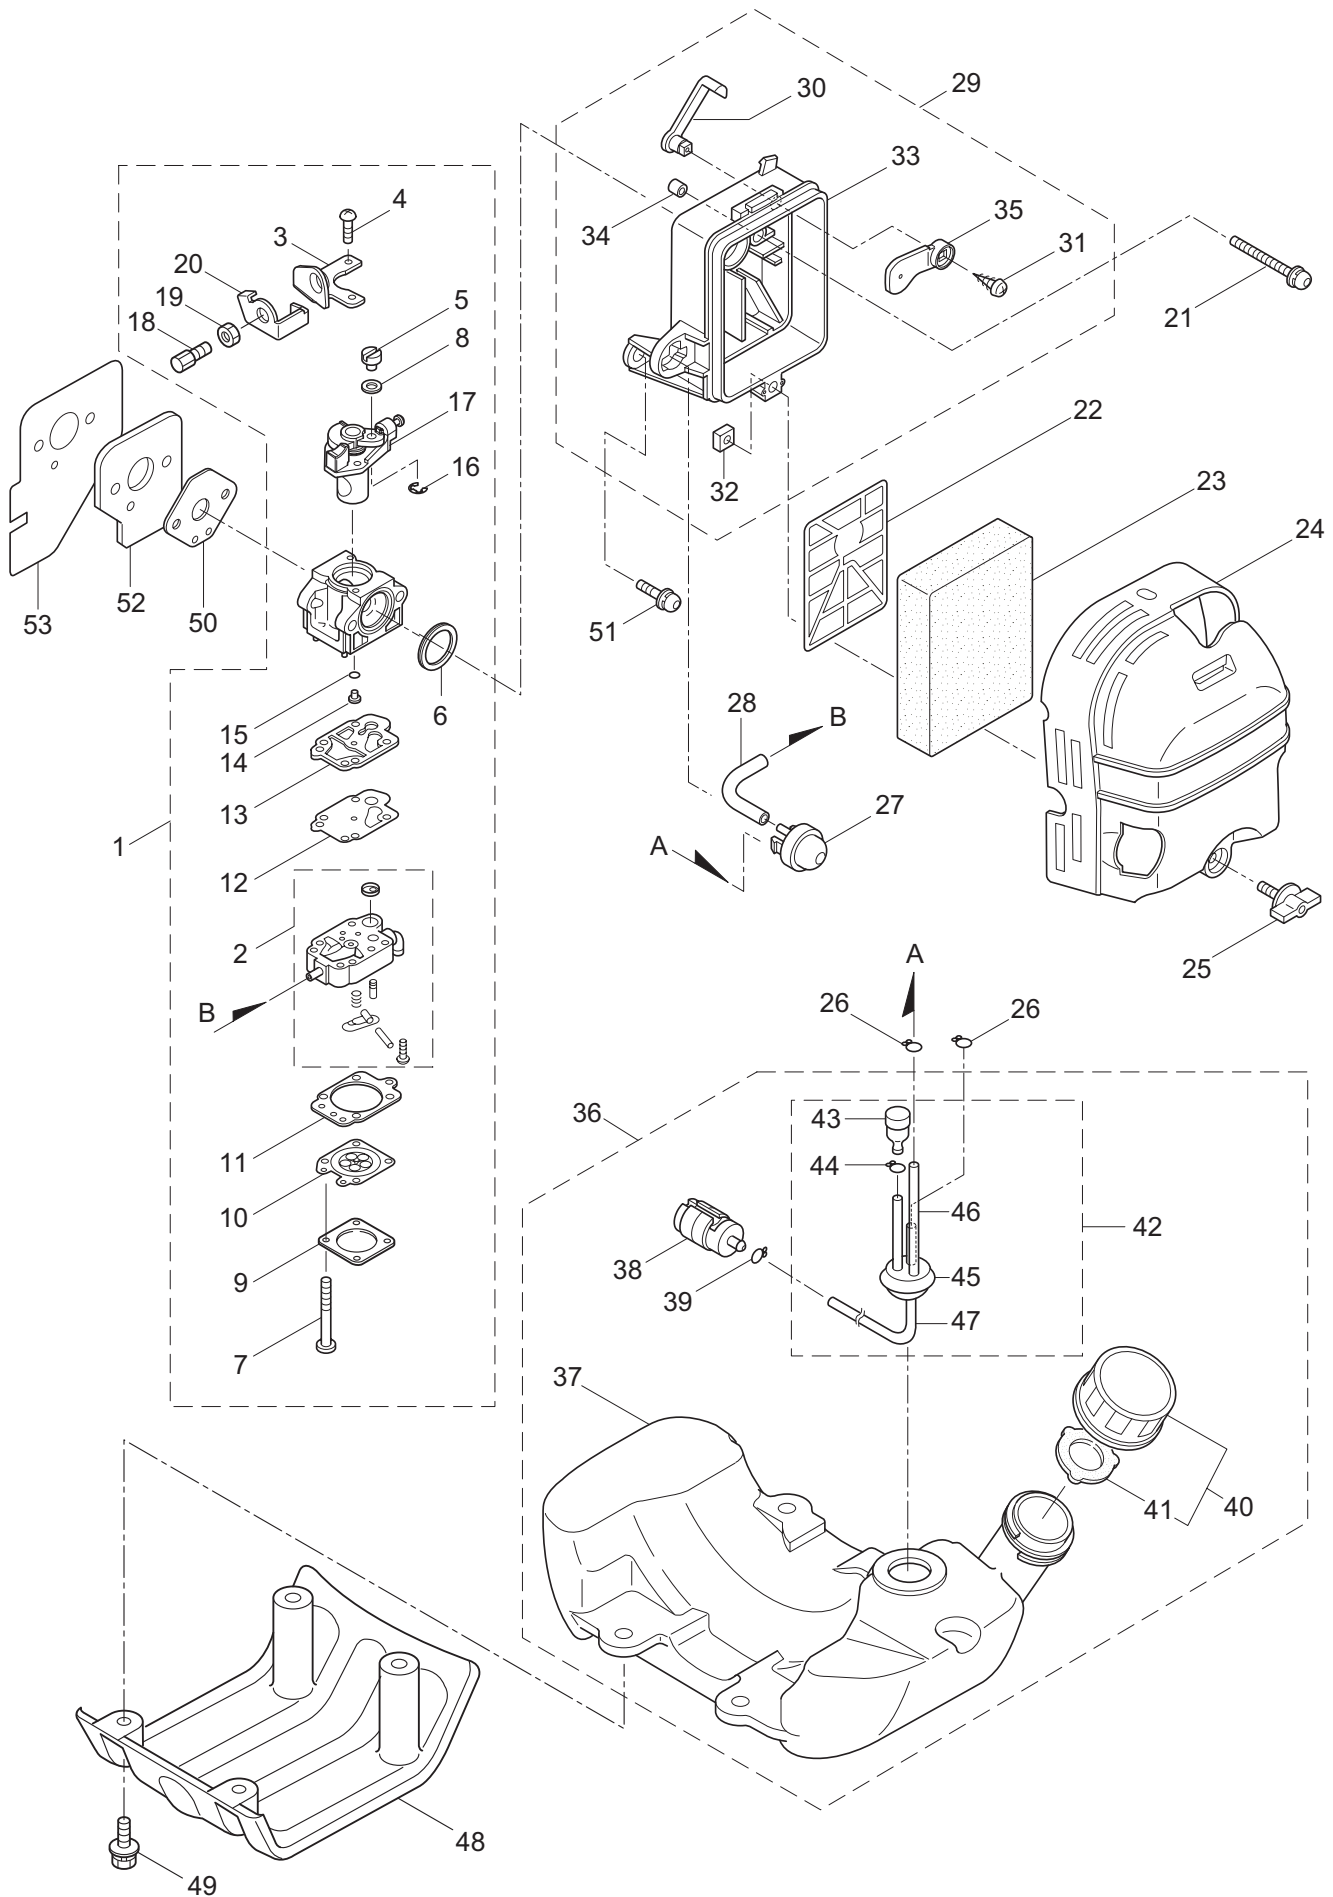

4. BC5021H
CARBURETOR, FUEL TANK

Ref. No.	Part No.	Part Name	Q'ty	Remarks
4-46	282511	Return Pipe	1	
4-47	262649	Fuel Pipe	1	
4-48	285757	Stand	1	
4-49	281714	Cap Screw	4	M5x20
4-50	282301	Gasket	1	
4-51	264807	Cap Screw	1	M5x16
4-52	283086	Divider	1	
4-53	283087	Gasket	1