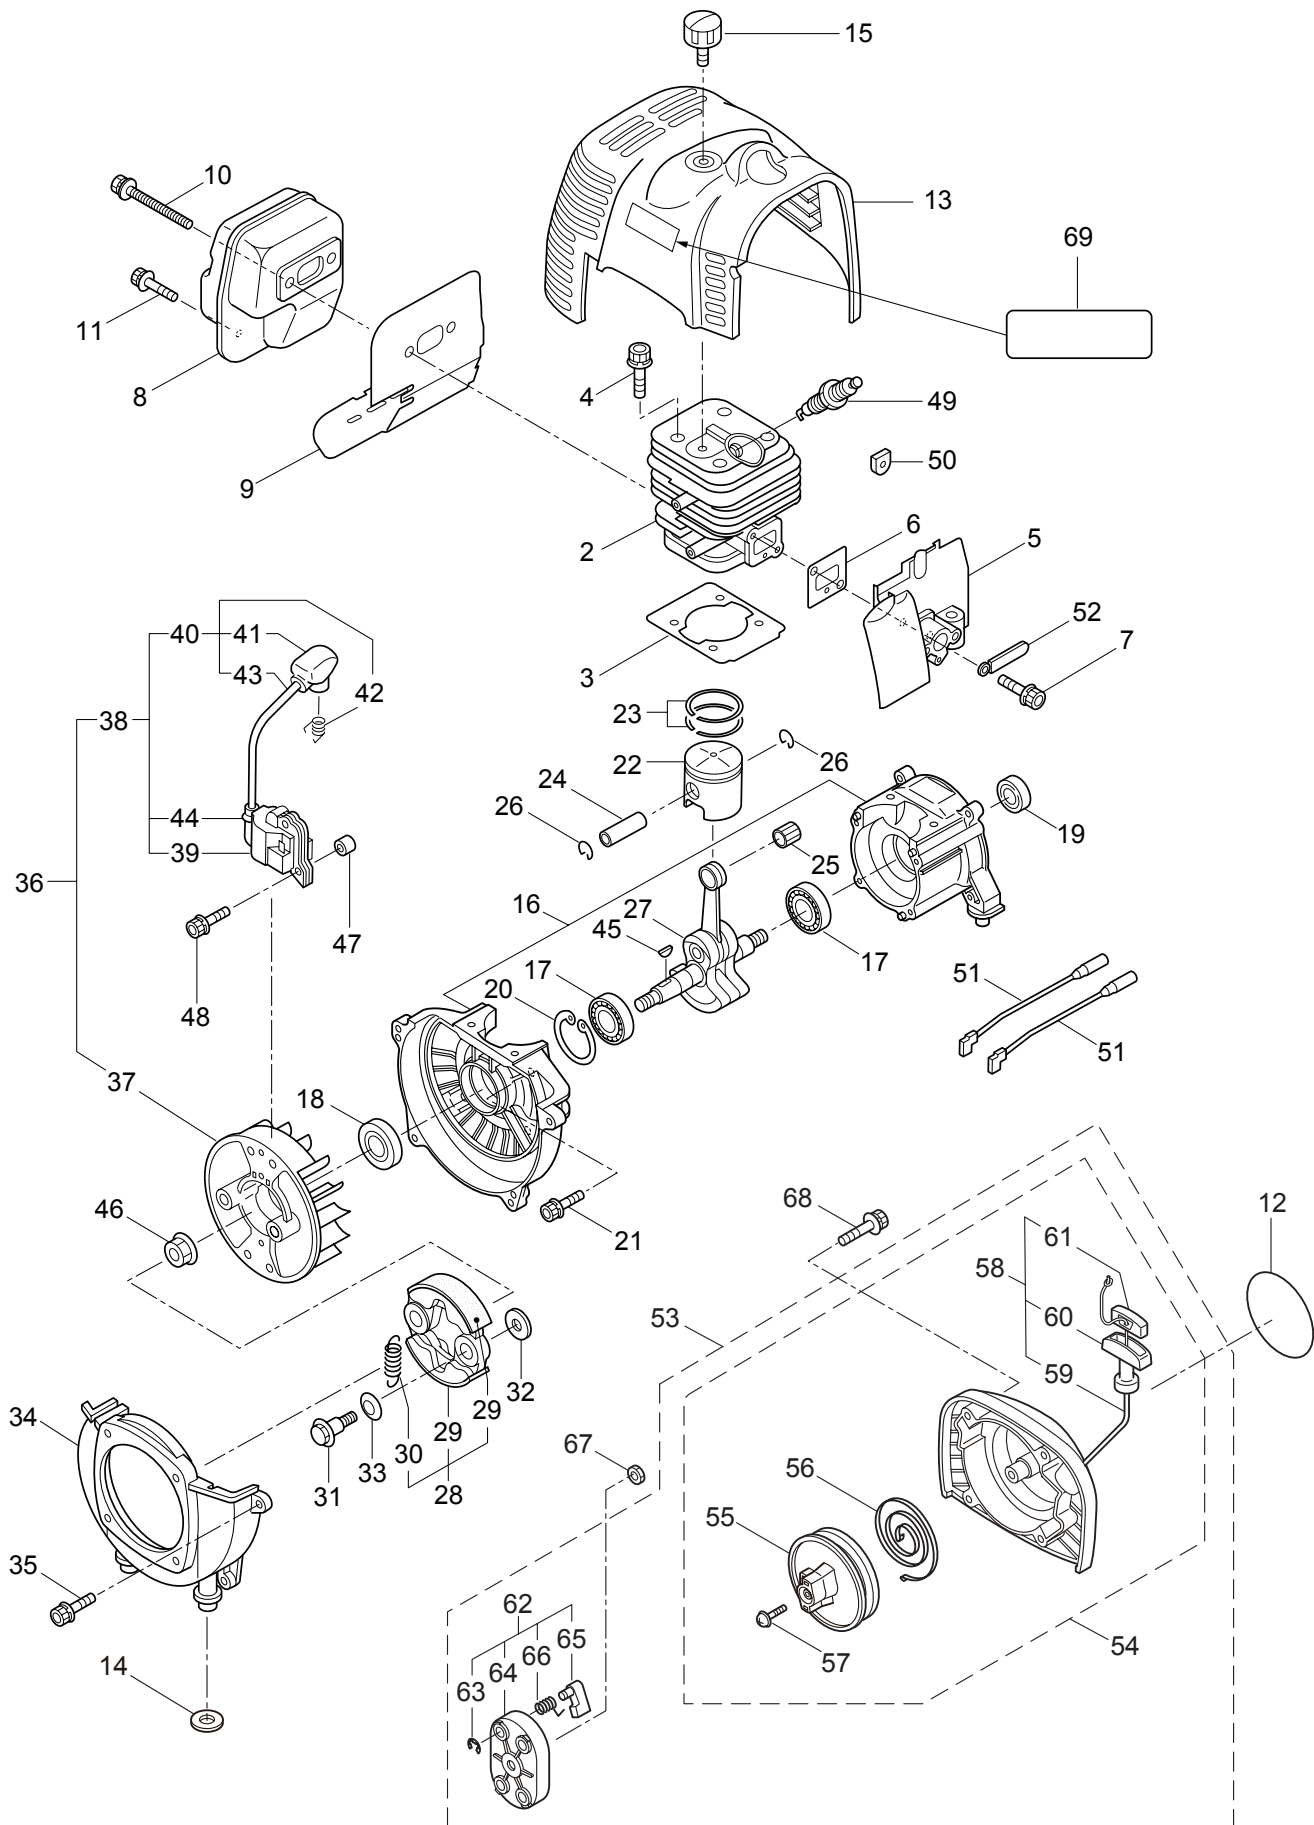

3. BC5021H ENGINE

Ref. No.	Part No.	Part Name	Q'ty	Remarks
3-46	262731	Nut,Rotor	1	M10
3-47	280381	Spacer	2	
3-48	283669	Cap Screw	2	M4x25
3-49	261200	Spark Plug	1	NGK BPM6Y
3-50	281172	Grommet	1	
3-51	267492	Lead	2	130L
3-52	264588	Clamp	1	
3-53	285674	Recoil Starter Ass'y	1	Incl.54-66
3-54	285675	Starter Ass'y	1	Incl.55-61
3-55	285676	Reel	1	
3-56	280995	Spiral Spring	1	
3-57	281000	Set Screw	1	
3-58	285677	Starter Rope Ass'y	1	Incl.59-61
3-59	285678	Starter Rope	1	
3-60	262633	Starter Grip	1	
3-61	262981	Cap	1	
3-62	285679	Starter Pulley Ass'y	1	Incl.63-66
3-63	262638	E-Ring	2	
3-64	285680	Starter Pulley	1	
3-65	285681	Pawl	2	
3-66	285682	Return Spring	2	
3-67	285736	Nut	1	M8
3-68	261607	Cap Screw	4	M5x16
3-69	286912	Label	1