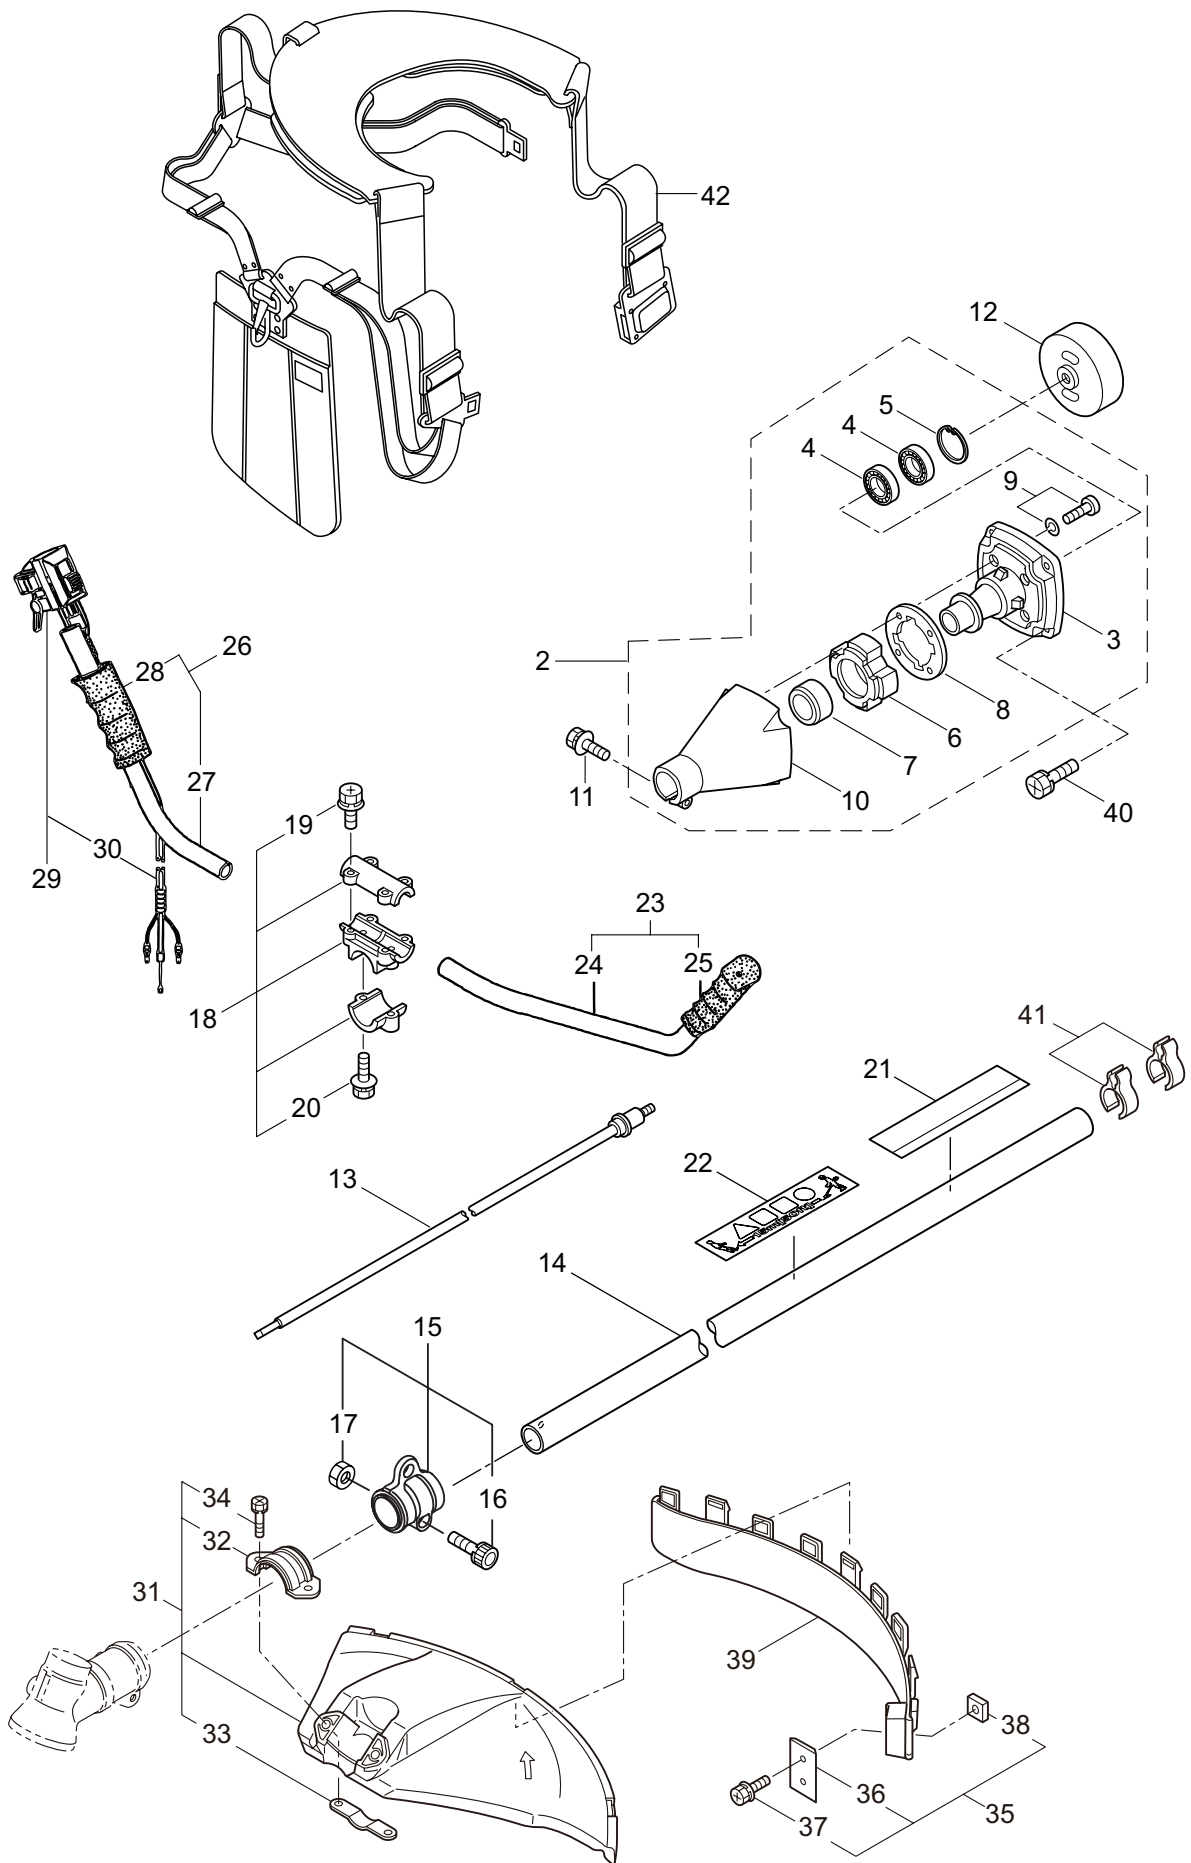

PARTS LIST

BC5021H

CONTENTS

1. MAIN BODY	1 ~ 2
2. GEARCASE.....	3 ~ 4
3. ENGINE	5 ~ 8
4. CARBURETOR, FUEL TANK	9 ~ 12

2011. 04.

P/N 523199

1. BC5021H
MAIN BODY

Ref. No.	Part No.	Part Name	Q'ty	Remarks
1-1	366060	BC5021H	1	
1-2	228329	Clutch Case Ass'y	1	Incl.3-10
1-3	227729	Bearing Case	1	
1-4	140474	Bearing	2	#6202ZZ
1-5	012380	Snap Ring	1	#35
1-6	217045	Buffer (A)	1	
1-7	217046	Buffer (B)	1	
1-8	217047	Washer	1	
1-9	092033	Screw	4	M5x15
1-10	227728	Driveshaft Tube Adapter	1	
1-11	092556	Bolt	1	M6x30
1-12	211203	Clutch Drum	1	
1-13	217897	Driveshaft Ass'y	1	
1-14	217900	Driveshaft Tube	1	
1-15	232696	Hanging Bracket Ass'y	1	Incl.16,17
1-16	232700	Bolt	1	M5x25
1-17	126993	Nut	1	M5
1-18	217638	Bracket Ass'y	1	Incl.19,20
1-19	092554	Bolt	4	M6x25
1-20	092556	Bolt	2	M6x30
1-21	231813	Label	1	BC5021H
1-22	213750	Label	1	Caution
1-23	225236	Handle Ass'y-Left	1	Incl.24,25
1-24	225218	Handle	1	
1-25	217904	Handle Grip	1	
1-26	225237	Handle Ass'y-Right	1	Incl.27,28
1-27	225219	Handle	1	
1-28	217907	Handle Grip	1	
1-29	222152	Throttle Trigger	1	Incl.30
1-30	226573	Wire Ass'y	1	
1-31	228303	Safety Cover Ass'y	1	Incl.32-34
1-32	223179	Bracket	1	
1-33	223180	Threaded Bracket	1	
1-34	092555	Bolt	2	M6x30
1-35	230789	String Cutter Ass'y	1	Incl.36-38
1-36	230747	String Cutter	1	
1-37	817002	Bolt	1	M5x20
1-38	228325	Nut	1	
1-39	230748	Cover Extention	1	
1-40	092552	Bolt	4	M6x20
1-41	219161	Wire Guide	2	
1-42	228086	Hanging Strap Ass'y	1	