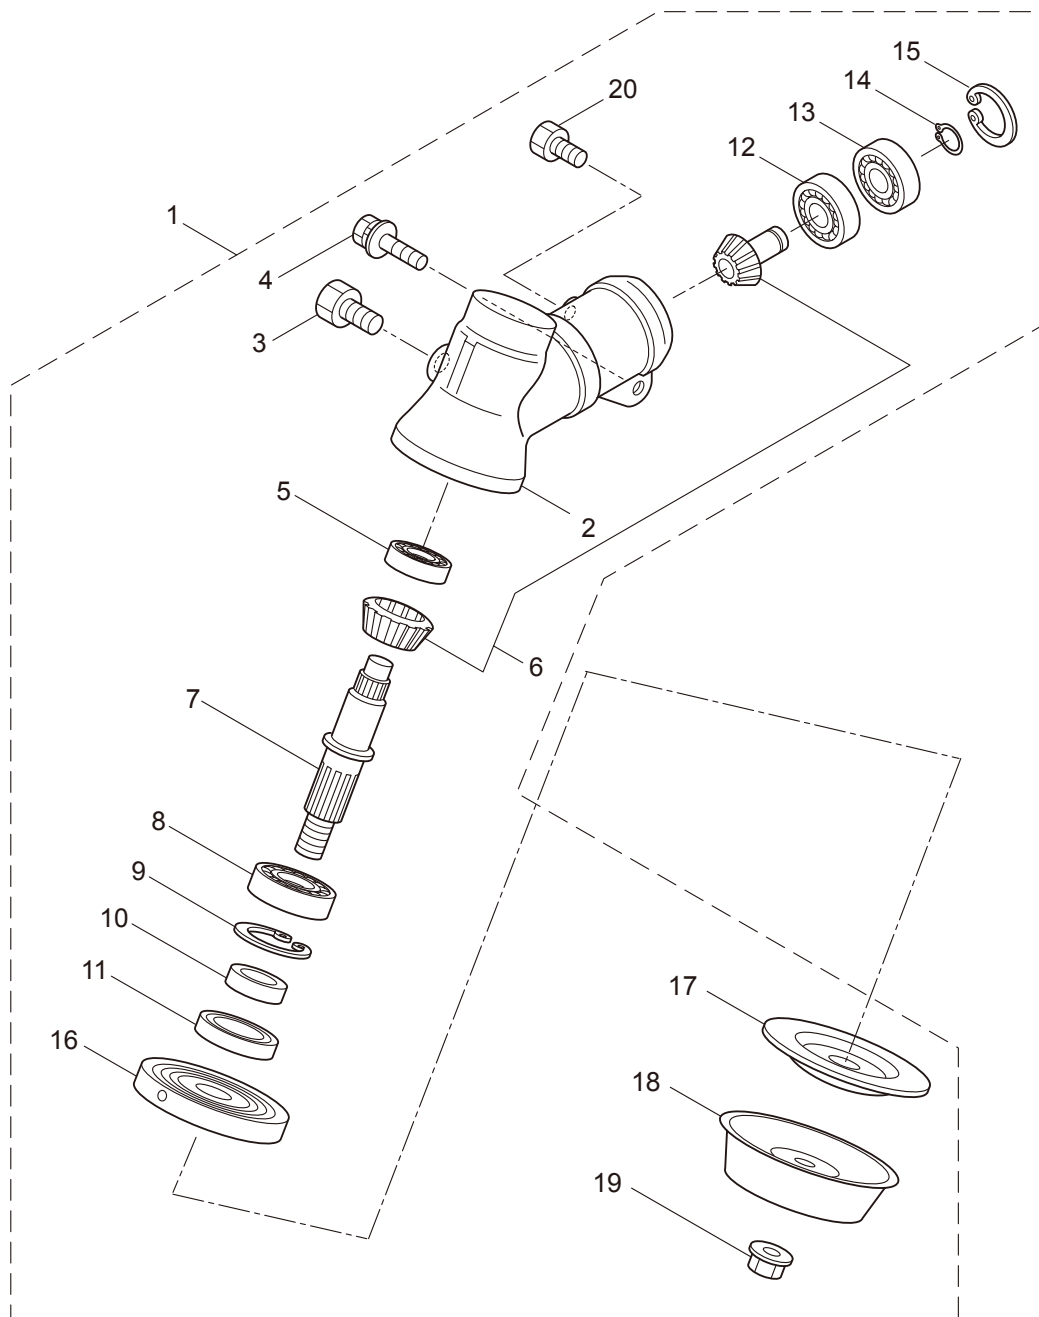

2. BC5021H
GEAR CASE

Ref. No.	Part No.	Part Name	Q'ty	Remarks
2-1	231846	Gearcase Ass'y	1	Incl.2-20
2-2	219646	Gearcase	1	
2-3	089101	Bolt	1	M8x10
2-4	092556	Bolt	1	M6x30
2-5	210560	Bearing	1	#609
2-6	227102	Gear Set	1	
2-7	229099	Blade Shaft	1	
2-8	022009	Bearing	1	#6002
2-9	016732	Snap Ring	1	#32
2-10	212394	Collar	1	15x22x8L
2-11	211818	Oil Seal	1	D22 32 6
2-12	014490	Bearing	1	#6000
2-13	106933	Bearing	1	#6000Z
2-14	014210	Snap Ring	1	#10
2-15	054676	Snap Ring	1	#26
2-16	217060	Boss Adapter	1	
2-17	231847	Clamping Washer	1	
2-18	230849	Stabilizer	1	
2-19	227961	Blade Locking Nut	1	
2-20	089747	Bolt	1	M6x12
2-21	228008	Box Spanner	1	
2-22	022865	Double-ended Wrench	1	8x10
2-23	210181	Lever Handle	1	3.5x170L
2-24	211337	Grease Tube	1	
2-25	232712	Instruction Manual	1