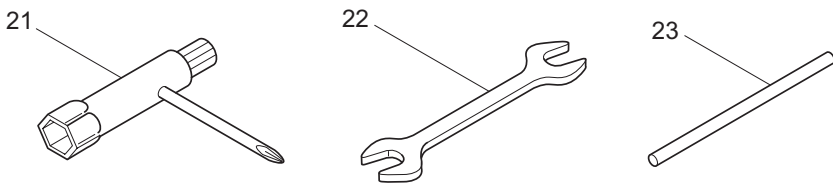

2. BC5020H
GEARCASE

Ref. No.	Part No.	Part Name	Q'ty	Remarks
2-1	226721	Gearcase Ass'y	1	Incl.2-19
2-2	219646	Gearcase	1	
2-3	089884	Bolt	1	M8x10
2-4	092556	Bolt	1	M6x30
2-5	210560	Bearing	1	#609
2-6	227102	Gear Set	1	
2-7	217057	Blade Shaft	1	
2-8	022009	Bearing	1	#6002
2-9	016732	Snap Ring	1	#32
2-10	212394	Collar	1	15x22x8L
2-11	211818	Oil Seal	1	D22 32 6
2-12	014490	Bearing	1	#6000
2-13	106933	Bearing	1	#6000Z
2-14	014210	Snap Ring	1	#10
2-15	054676	Snap Ring	1	#26
2-16	217060	Boss Adapter	1	
2-17	217061	Clamping Washer	1	
2-18	210308	Stabilizer	1	
2-19	226722	Bolt	1	M8x22,Counterclockwise
2-20	089747	Bolt	1	M6x12
2-21	210418	Box Spanner	1	13x19x(+)
2-22	022865	Double-endedWrench	1	8x10
2-23	210181	LeverHandle	1	3.5x170L
2-24	227910	3-Teeth Blade	1	
2-25	228640	Instruction Manual	1	BC4320H/BC5020H