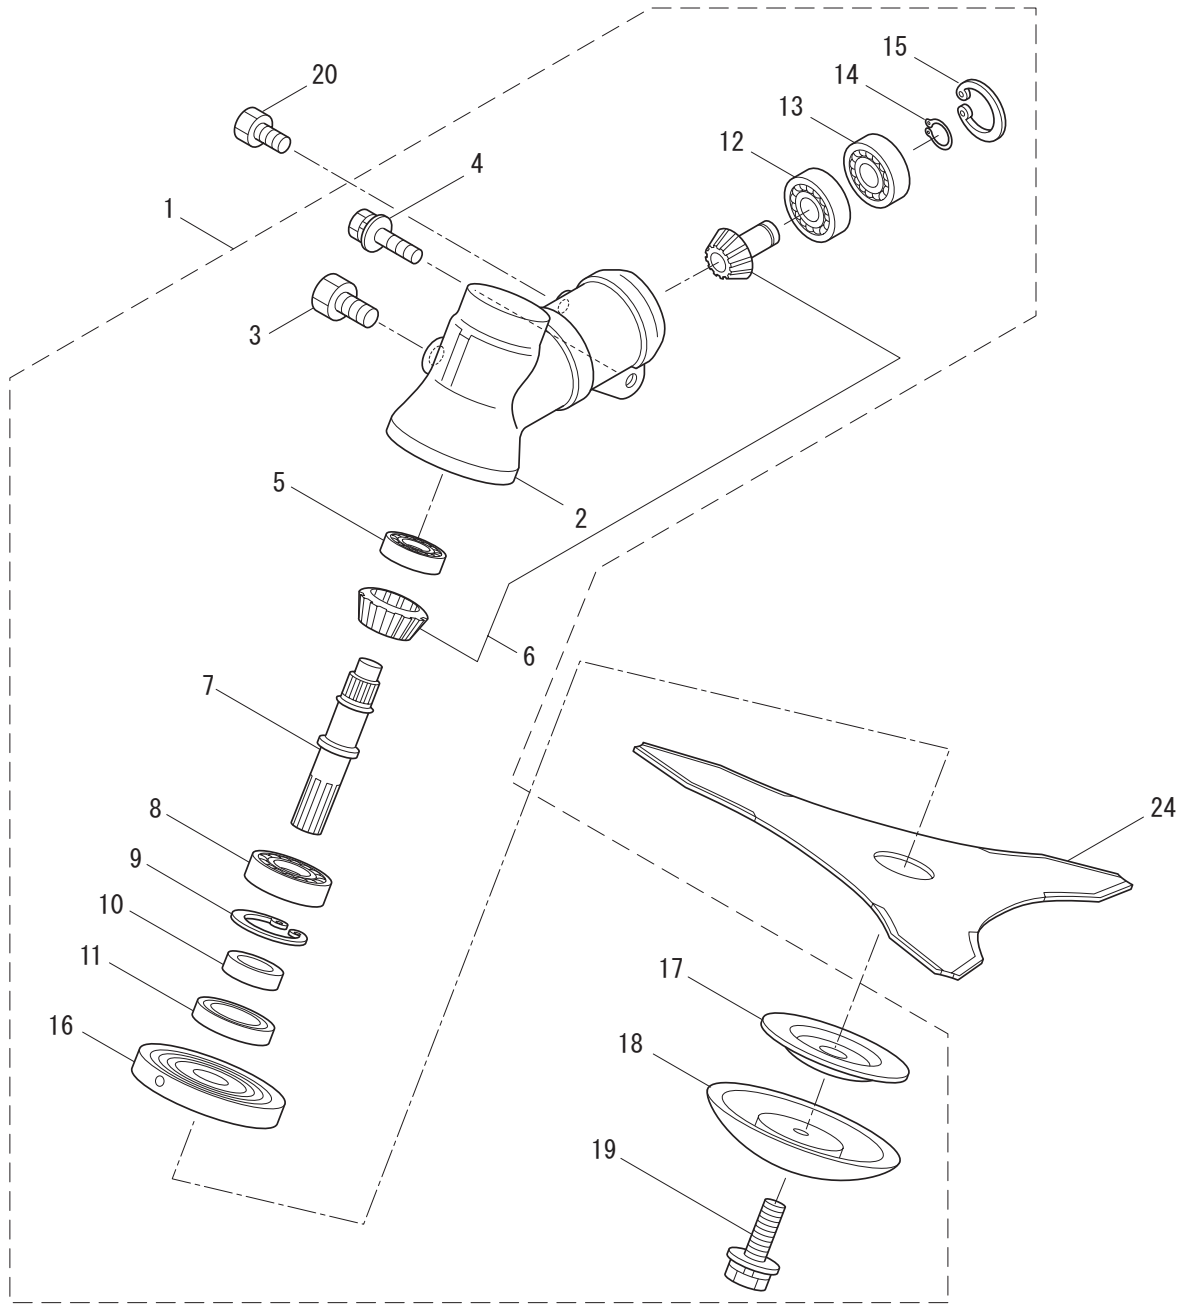

2. BC5020H
GEARCASE

Ref. No.	Part No.	Part Name	Q'ty	Remarks
2-1	226721	Gearcase Ass'y	1	Incl.2-19
2-2	219646	Gearcase	1	
2-3	089884	Bolt	1	M8x10
2-4	092556	Bolt	1	M6x30
2-5	210560	Bearing	1	#609
2-6	227102	Gear Set	1	
2-7	217057	Blade Shaft	1	
2-8	022009	Bearing	1	#6002
2-9	016732	Snap Ring	1	#32
2-10	212394	Collar	1	15x22x8L
2-11	211818	Oil Seal	1	D22 32 6
2-12	014490	Bearing	1	#6000
2-13	106933	Bearing	1	#6000Z
2-14	014210	Snap Ring	1	#10
2-15	054676	Snap Ring	1	#26
2-16	217060	Boss Adapter	1	
2-17	217061	Clamping Washer	1	
2-18	210308	Stabilizer	1	
2-19	226722	Bolt	1	M8x22,Counterclockwise
2-20	089747	Bolt	1	M6x12
2-21	210418	Box Spanner	1	13x19x(+)
2-22	022865	Double-endedWrench	1	8x10
2-23	210181	LeverHandle	1	3.5x170L
2-24	227910	3-Teeth Blade	1	
2-25	228640	Instruction Manual	1	BC4320H/BC5020H