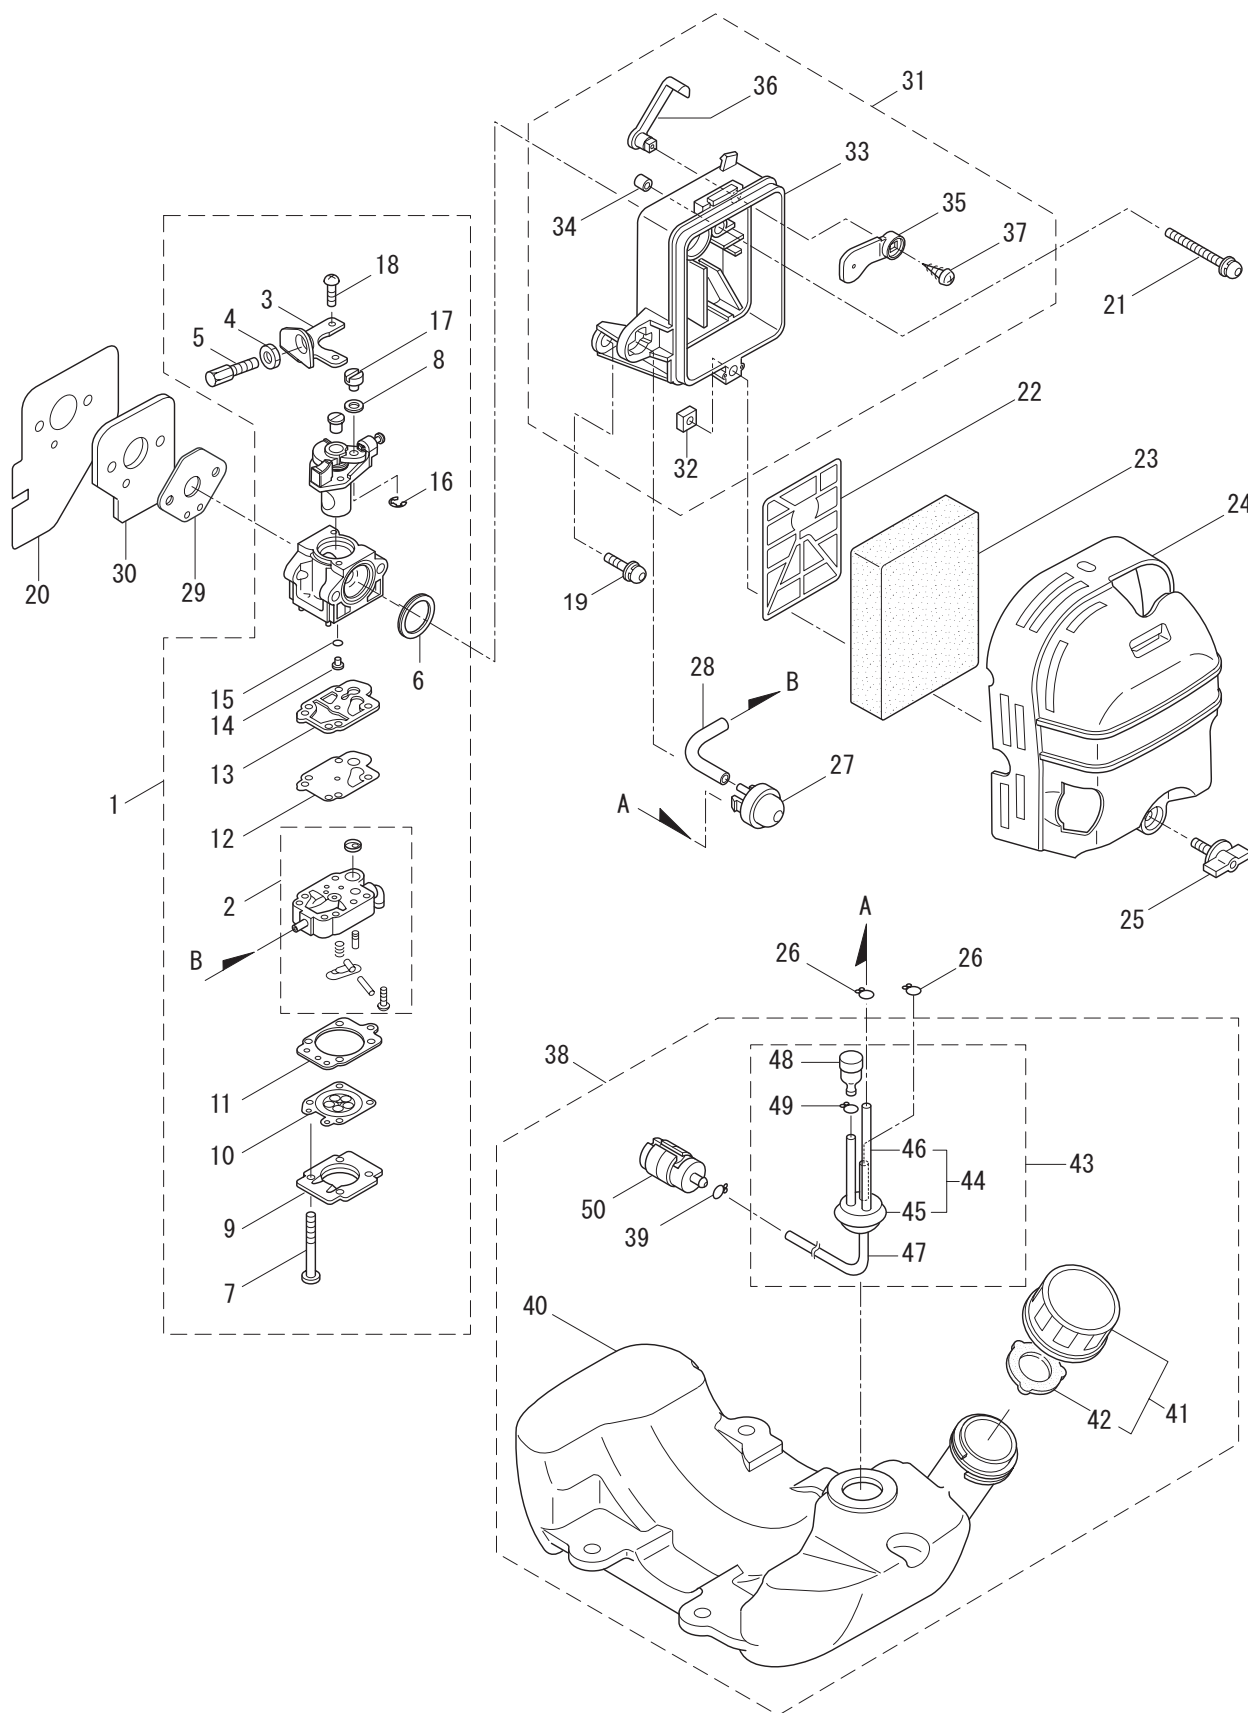

4. BC5020H
CARBURETOR, FUELTANK

Ref. No.	Part No.	Part Name	Q'ty	Remarks
4-1	282298	Carburetor Ass'y	1	Incl.2-18 New gasket required
4-2	283124	Pump Body	1	
4-3	264677	Bracket	1	
4-4	261878	Nut	1	
4-5	263994	Adapter	1	
4-6	261657	Packing	1	
4-7	263737	Screw	4	
4-8	264678	Washer	1	
4-9	263726	Cover Plate	1	
4-10	268501	Diaphragm,Meterring	1	
4-11	263727	Gasket	1	
4-12	262994	Diaphragm,Fuel Pump	1	
4-13	282576	Gasket	1	
4-14	283125	Main Jet	1	
4-15	261871	O-Ring	1	
4-16	261876	E-Ring	1	
4-17	261658	Swivel	1	
4-18	261875	Screw	2	
4-19	264807	Cap Screw	1	M5x16
4-20	283087	Gasket	1	
4-21	262720	Cap Screw	2	M5x55
4-22	282481	Plate	1	
4-23	282306	Element	1	
4-24	282307	CleanerCover	1	
4-25	281438	Knob	1	
4-26	261117	Clip	2	
4-27	282299	Pump	1	
4-28	282512	Fuel Pipe	1	
4-29	282301	Gasket	1	
4-30	283086	Divider	1	
4-31	282302	Case Ass'y	1	Incl.32-37
4-32	269423	Nut	1	
4-33	282303	Case Body	1	
4-34	282484	Sleeve	3	
4-35	282304	Valve	1	
4-36	282305	Lever	1	
4-37	269032	Screw	1	
4-38	283487	Fuel Tank Ass'y	1	Incl.39-50
4-39	261117	Clip	1	
4-40	282310	Fuel Tank	1	
4-41	269201	Fuel Tank Cap Ass'y	1	Incl.42
4-42	269377	Gasket	1	
4-43	282312	Fuel Pipe Ass'y	1	Incl.44-49
4-44	282313	Pipe Ass'y	1	Incl.45,46
4-45	268065	Grommet	1