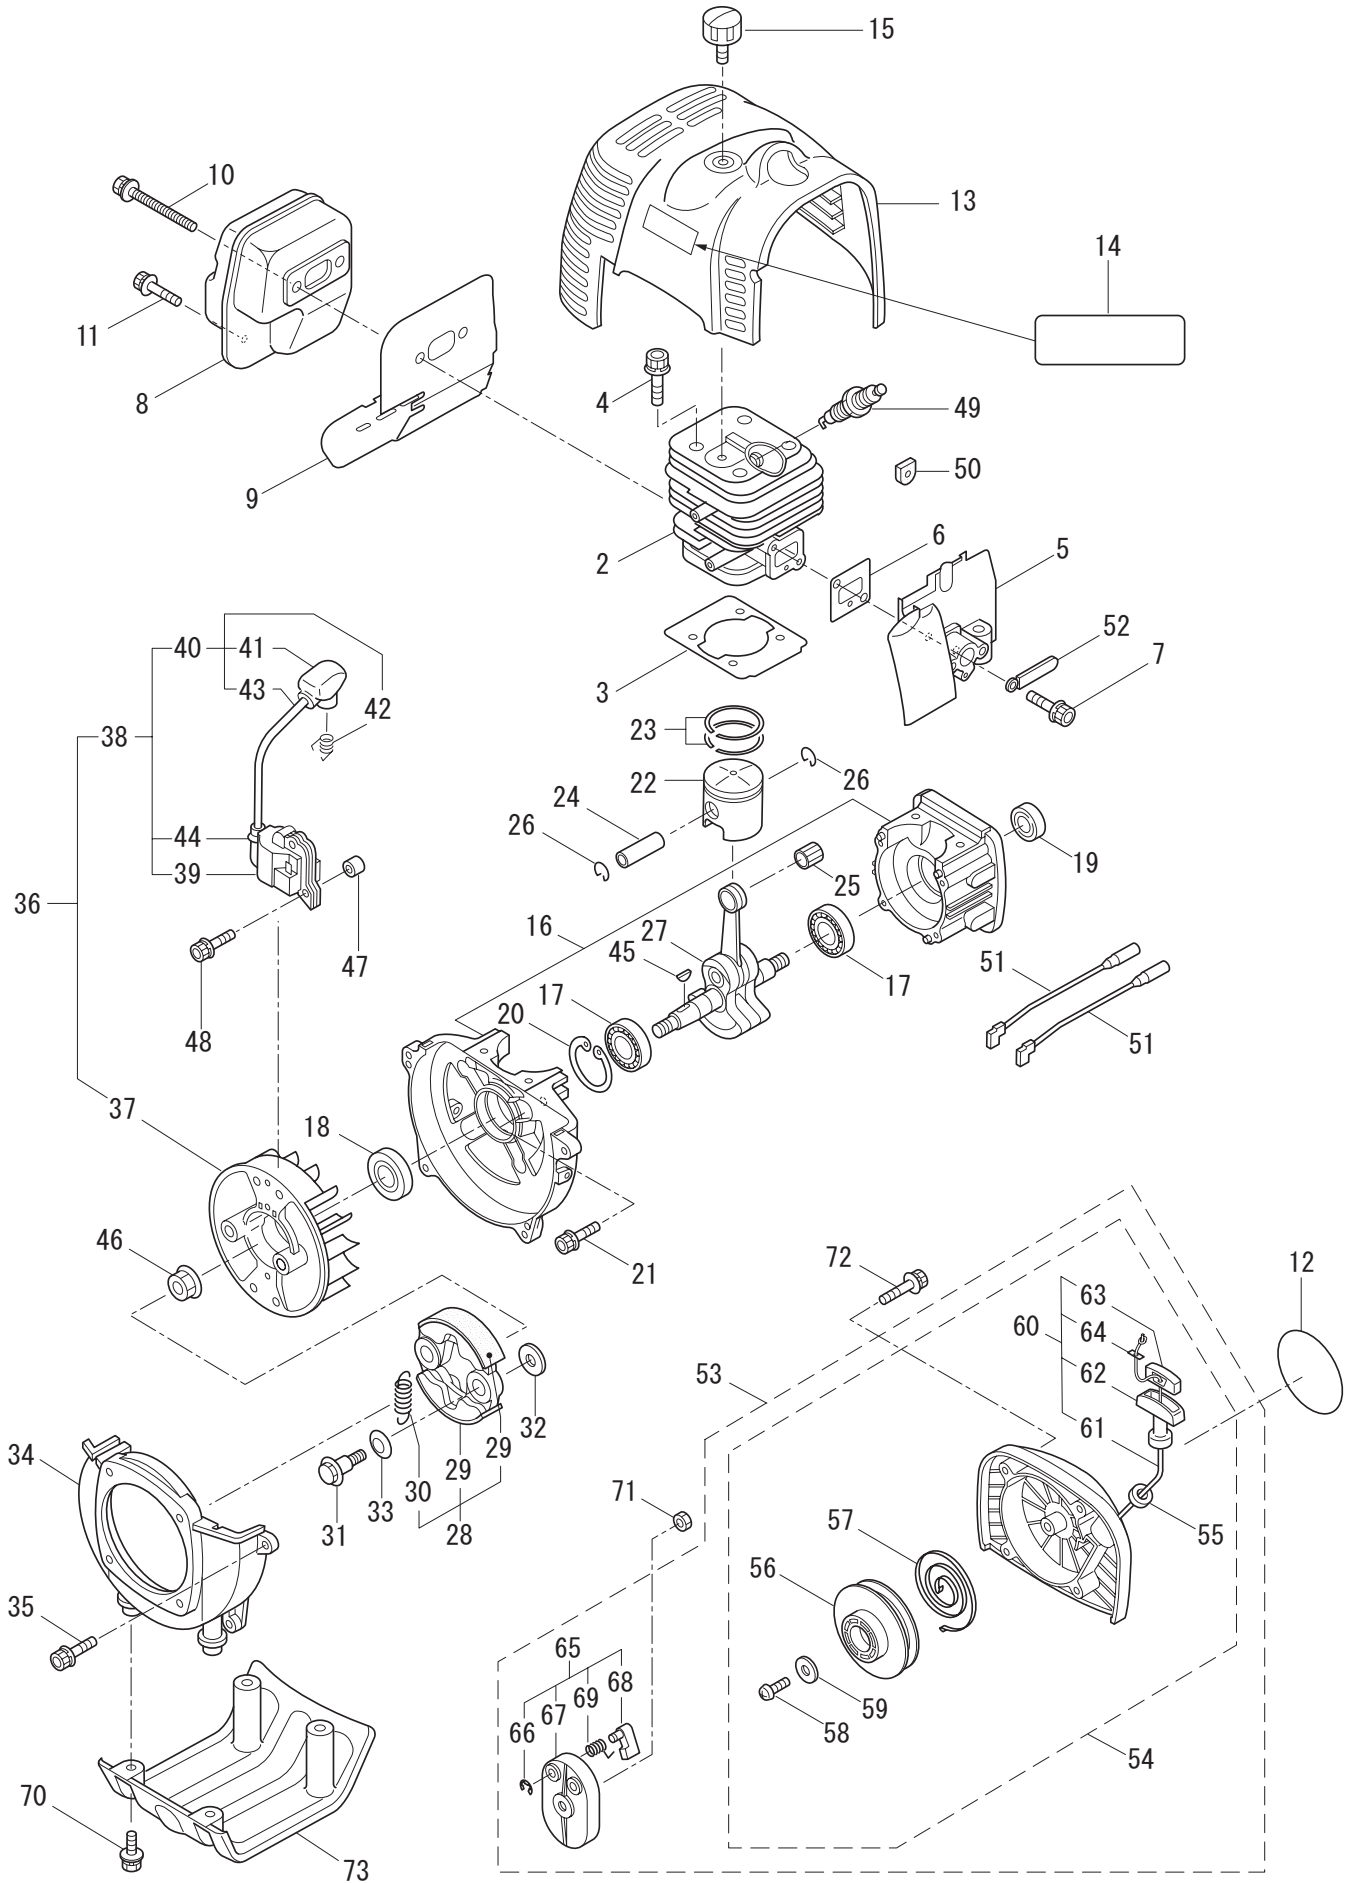

3. BC5020H ENGINE

Ref. No.	Part No.	Part Name	Q'ty	Remarks
3-46	262731	Nut,Rotor	1	M10
3-47	268380	Spacer	2	
3-48	283669	Cap Screw	2	M4x25
3-49	261200	Spark Plug	1	NGK BPM6Y
3-50	281172	Grommet	1	
3-51	267492	Lead	2	130L
3-52	264588	Clamp	1	
3-53	282717	Recoil Starter Ass'y	1	Incl.54-69
3-54	282499	Starter Ass'y	1	Incl.55-64
3-55	280548	Collar	1	
3-56	282720	Reel	1	
3-57	282721	Spiral Spring	1	
3-58	282722	Set Screw	1	
3-59	282723	Washer	1	
3-60	282724	Starter Rope Ass'y	1	Incl.61-64
3-61	282725	Starter Rope	1	
3-62	282726	Starter Grip	1	
3-63	282728	Cap	1	
3-64	282187	Stopper	1	
3-65	282718	Starter Pulley Ass'y	1	Incl.66-69
3-66	282759	E-Ring	1	
3-67	282729	Starter Pulley	1	
3-68	282730	Pawl	1	
3-69	282758	Return Spring	1	
3-70	281714	Cap Screw	4	M5x20
3-71	081040	Nut	1	M8
3-72	267191	Cap Screw	4	M5x16
3-73	282317	Stand	1