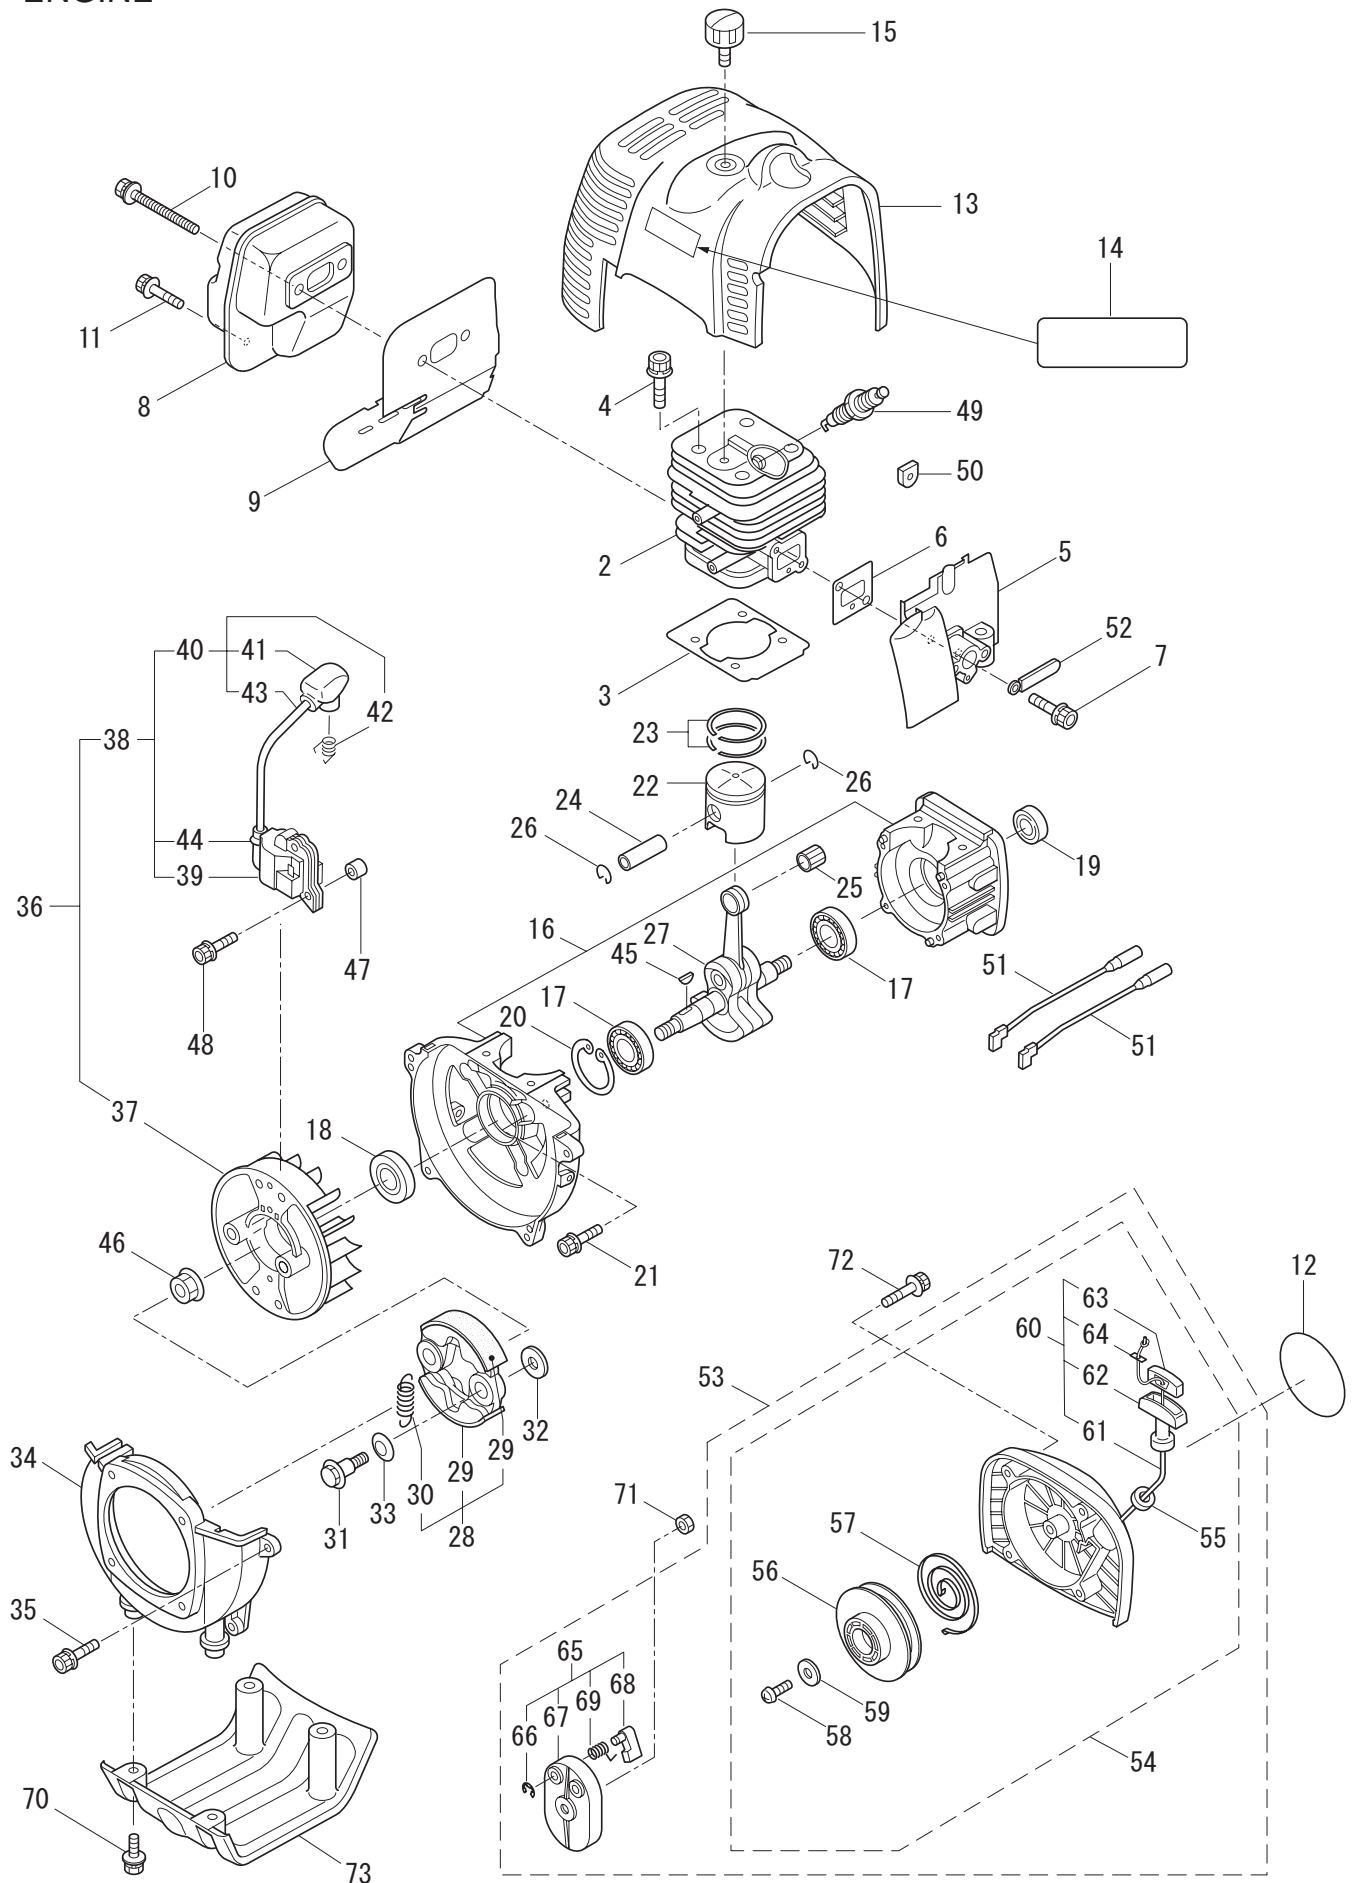

3.BC5020H
ENGINE

Ref. No.	Part No.	Part Name	Q'ty	Remarks
3-1	858199	Engine	1	NE500/04
3-2	283076	Cylinder	1	New gasket required
3-3	282259	Gasket	1	
3-4	261612	Cap Screw	4	M5x30
3-5	282261	Insulator	1	New gasket required
3-6	282262	Gasket	1	
3-7	267290	Cap Screw	2	M5x20
3-8	282264	Muffler Comp.	1	
3-9	282271	Gasket	1	
3-10	266713	Cap Screw	2	M5x60
3-11	283315	Screw	1	M5x12W-12
3-12	283554	Label	1	MARUYAMA NE500
3-13	282274	TopCover	1	
3-14	262714	Label	1	MARUYAMA
3-15	262556	Knob	1	
3-16	282277	Crankcase	1	
3-17	262658	Bearing	2	#6202C3
3-18	262660	Oil Seal	1	TC15357
3-19	262565	Oil Seal	1	ISCD15257
3-20	012380	Snap Ring	1	#35
3-21	261612	Cap Screw	4	M5x30
3-22	283078	Piston	1	
3-23	282941	Piston Ring	2	(2)Required
3-24	262749	Piston Pin	1	
3-25	262659	Bearing,Needle	1	KTV111414EG01B2
3-26	262479	Clip,Piston Pin	2	
3-27	283038	Crankshaft/Conn.RodAss'y	1	
3-28	282743	Clutch Ass'y	1	Incl.29,30
3-29	282624	Clutch Shoe	2	(2)required
3-30	263617	Spring,Clutch	1	2.3-44.8L
3-31	283671	Cap Screw	2	M8x1.25
3-32	262683	Washer	2	8x22x1.2
3-33	262682	Wave Washer	2	
3-34	282285	FanCover	1	
3-35	261250	Cap Screw	4	M5x20
3-36	282287	Magneto Ass'y	1	Incl.37-44
3-37	282288	Rotor/Fan	1	
3-38	282289	Ignition Coil Ass'y	1	Incl.39-44
3-39	267572	Coil	1	
3-40	282290	Spark Plug Wire Ass'y	1	Incl.41-43
3-41	282292	Plug Boot	1	
3-42	261075	Connector	1	
3-43	282291	Spark Plug Wire	1	
3-44	261072	Cap	1	
3-45	261076	Woodruff Key	1	3x10