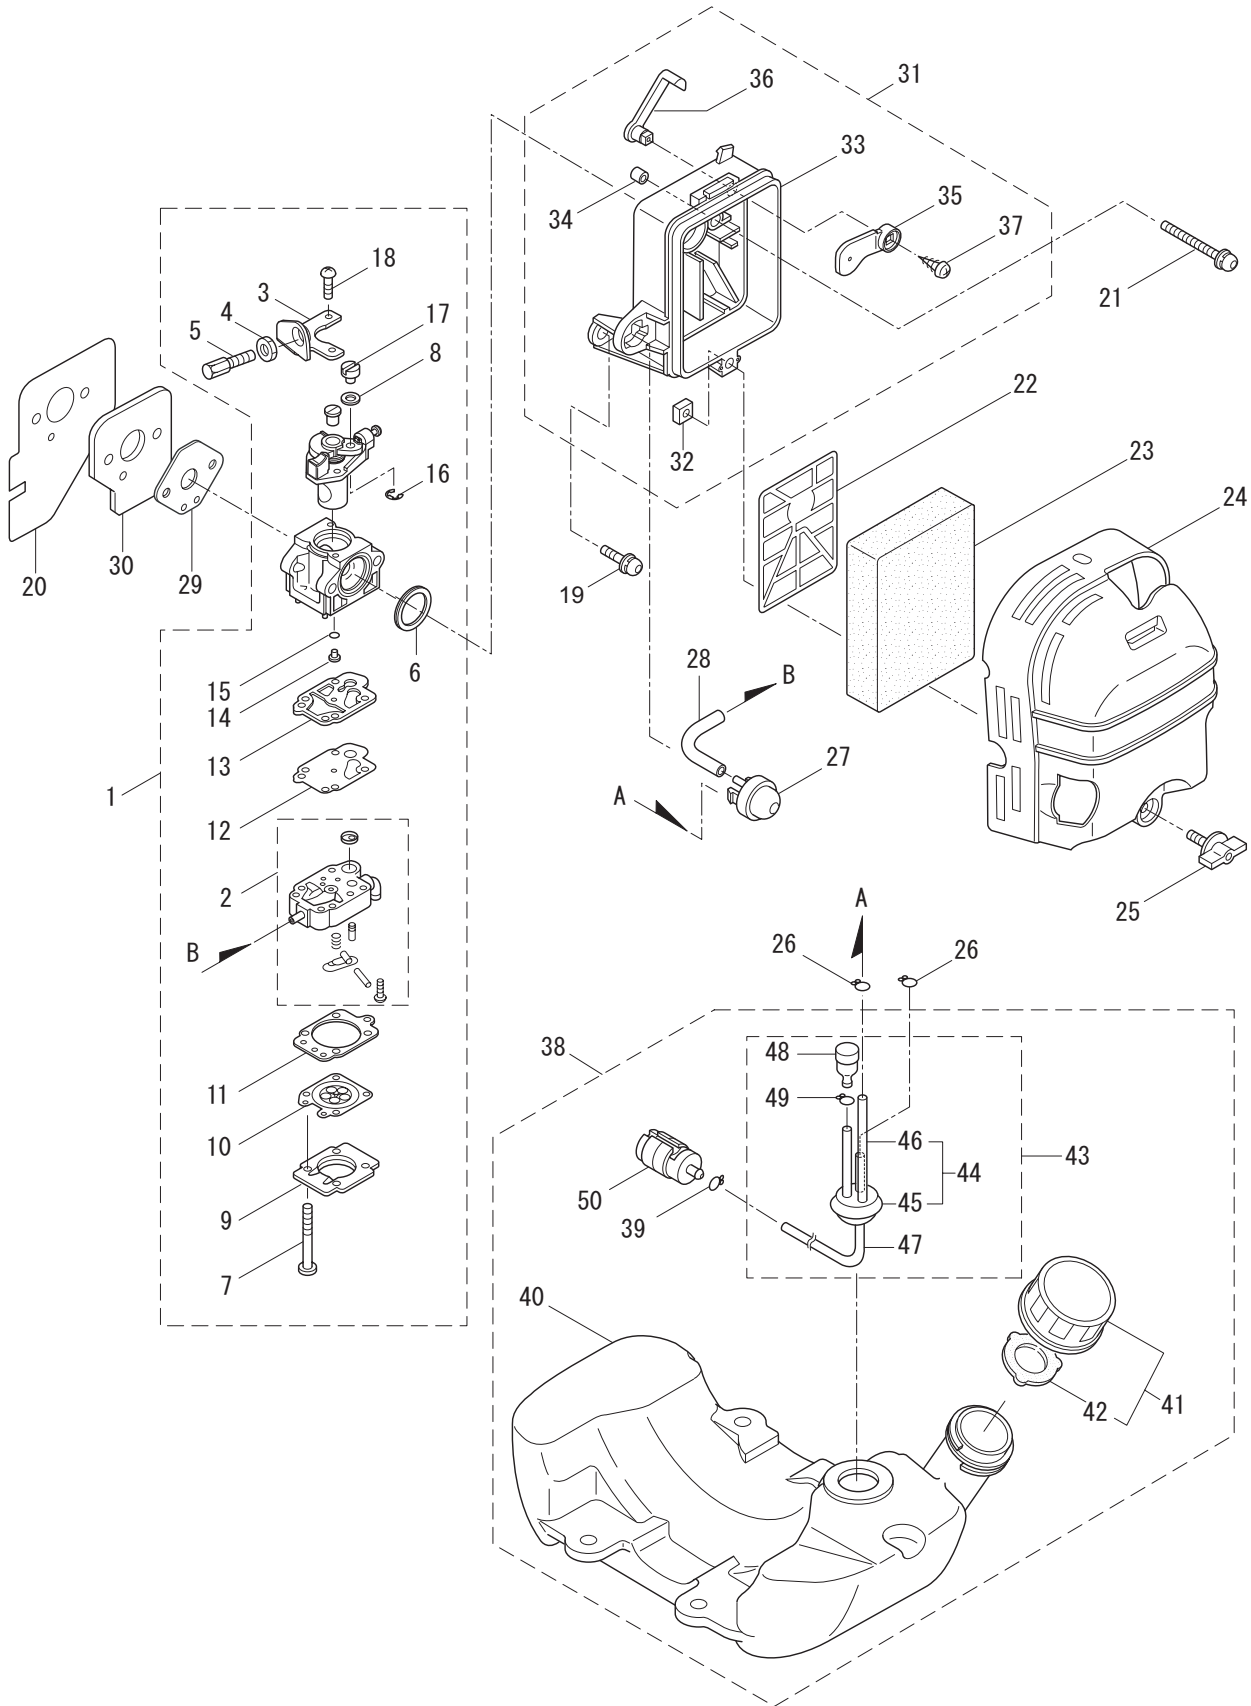

4. BC5020H
CARBURETOR, FUELTANK

Ref. No.	Part No.	Part Name	Q'ty	Remarks
4-46	282511	Return Pipe	1	
4-47	262649	Fuel Pipe	1	
4-48	261590	Breather	1	
4-49	261117	Clip	1	
4-50	267328	Fuel Filter Ass'y	1