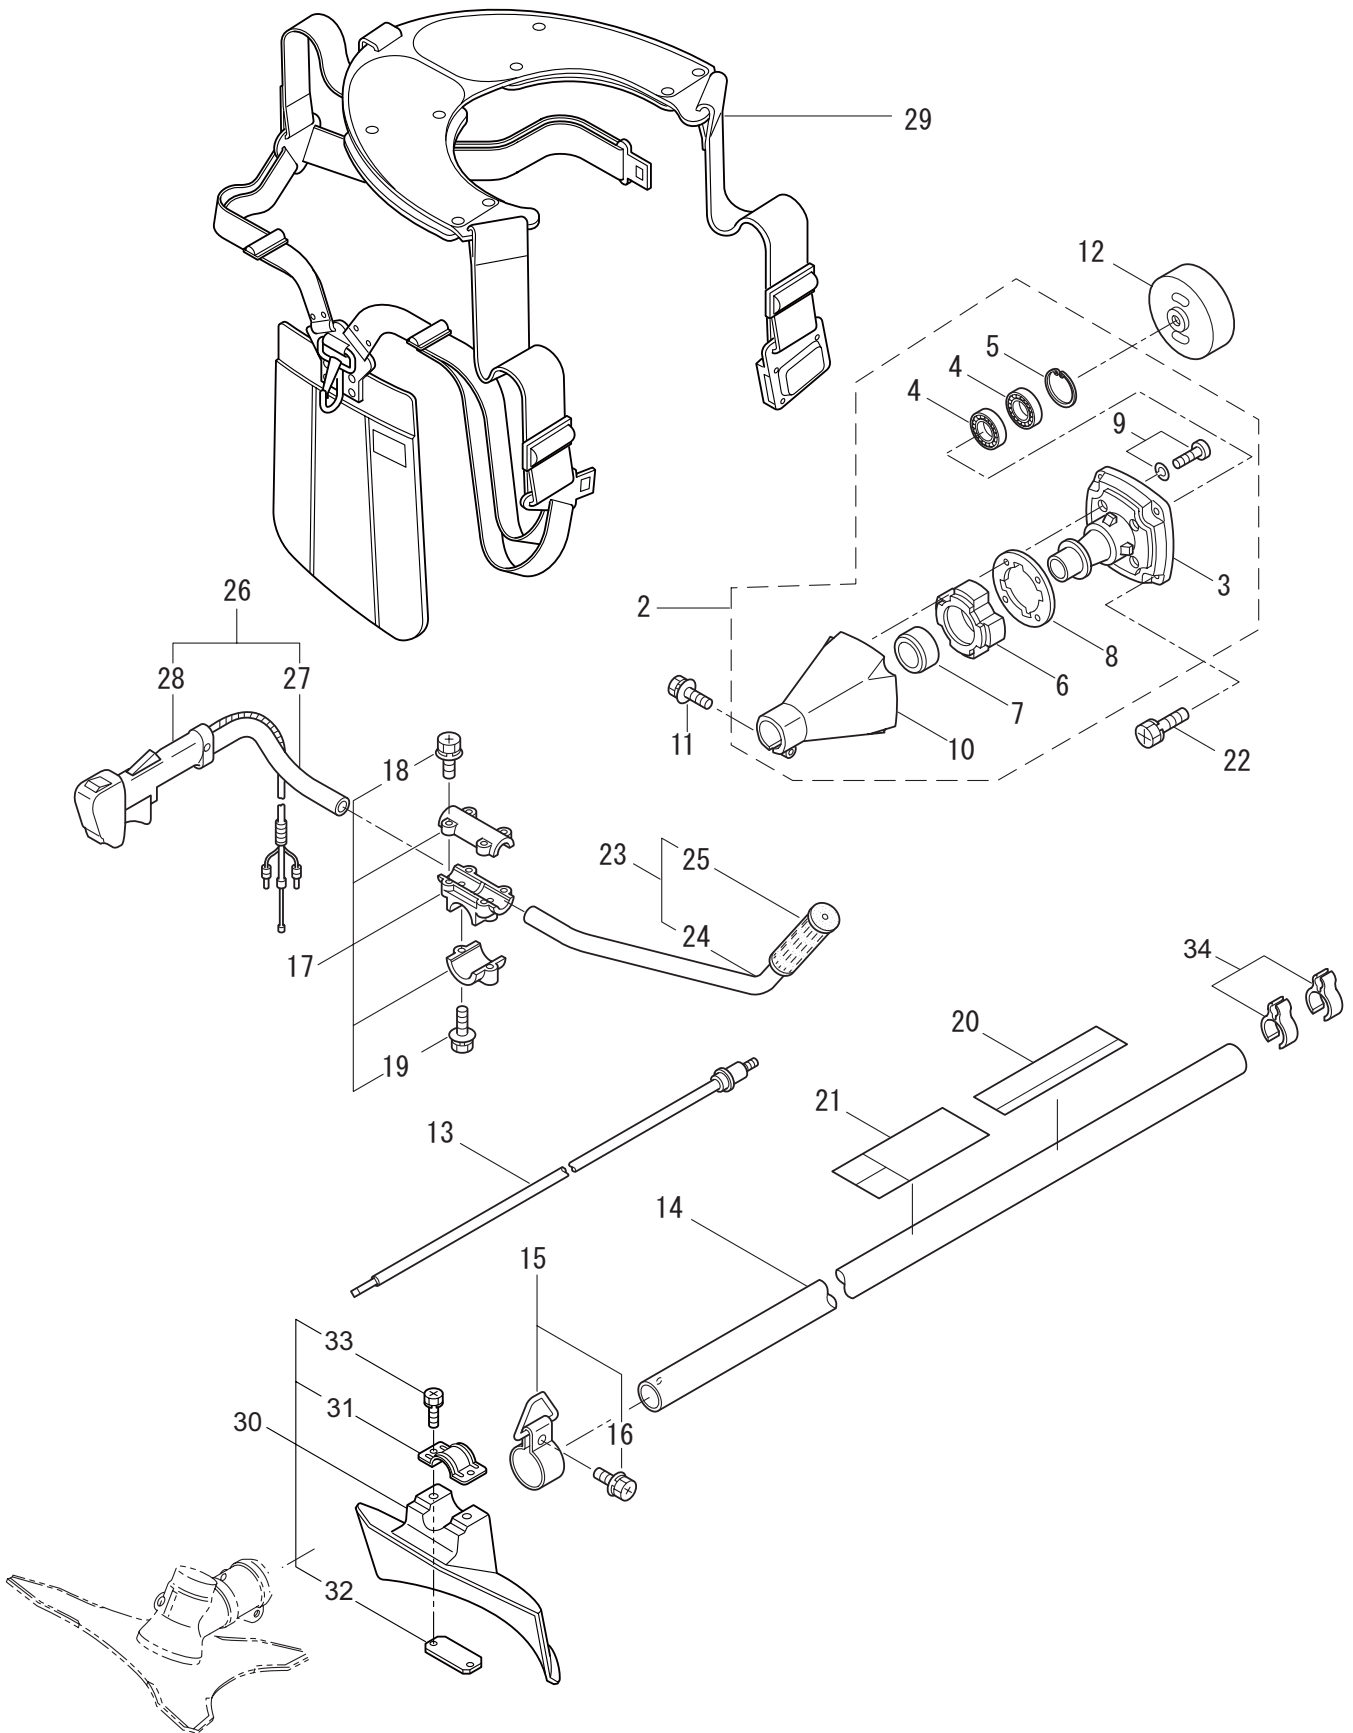

## CONTENTS

1. MAIN BODY .....	1 ~ 2
2. GEARCASE .....	3 ~ 4
3. ENGINE .....	5 ~ 8
4. CARBURETOR, FUEL TANK .....	9 ~ 12

2007. 04.

P/N 522384

1. BC5020H  
MAIN BODY

Ref. No.	Part No.	Part Name	Q'ty	Remarks
1-1	363319	BC5020H	1	
1-2	228329	Clutch Case Ass'y	1	Incl.3-10
1-3	227729	Bearing Case	1	
1-4	140474	Bearing	2	#6202ZZ
1-5	012380	Snap Ring	1	#35
1-6	217045	Buffer (A)	1	
1-7	217046	Buffer (B)	1	
1-8	217047	Washer	1	
1-9	092033	Screw	4	M5x15
1-10	227728	Driveshaft Tube Adapter	1	
1-11	092556	Bolt	1	M6x30
1-12	211203	Clutch Drum	1	
1-13	217897	Driveshaft Ass'y	1	
1-14	217900	Driveshaft Tube	1	
1-15	217850	Hanging Bracket Ass'y	1	Incl.16
1-16	092548	Bolt	1	M5x15
1-17	217638	Bracket Ass'y	1	Incl.18,19
1-18	092554	Bolt	4	M6x25
1-19	092556	Bolt	2	M6x30
1-20	228677	Label	1	BC5020H
1-21	213750	Label	1	Caution
1-22	092552	Bolt	4	M6x20
1-23	228398	Handle Ass'y-Left	1	Incl.24,25
1-24	228399	Handle (A)	1	
1-25	226512	Grip	1	
1-26	228400	Handle Ass'y-Right	1	Incl.27,28
1-27	228401	Handle (B)	1	
1-28	223157	Throttle Trigger	1	
1-29	998384	Full Support Harness	1	
1-30	219873	Safety Cover Ass'y	1	Incl.40-43
1-31	219874	Bracket	1	
1-32	210313	Threaded Bracket	1	
1-33	092555	Bolt	2	M6x30
1-34	219161	Wire Guide	2	