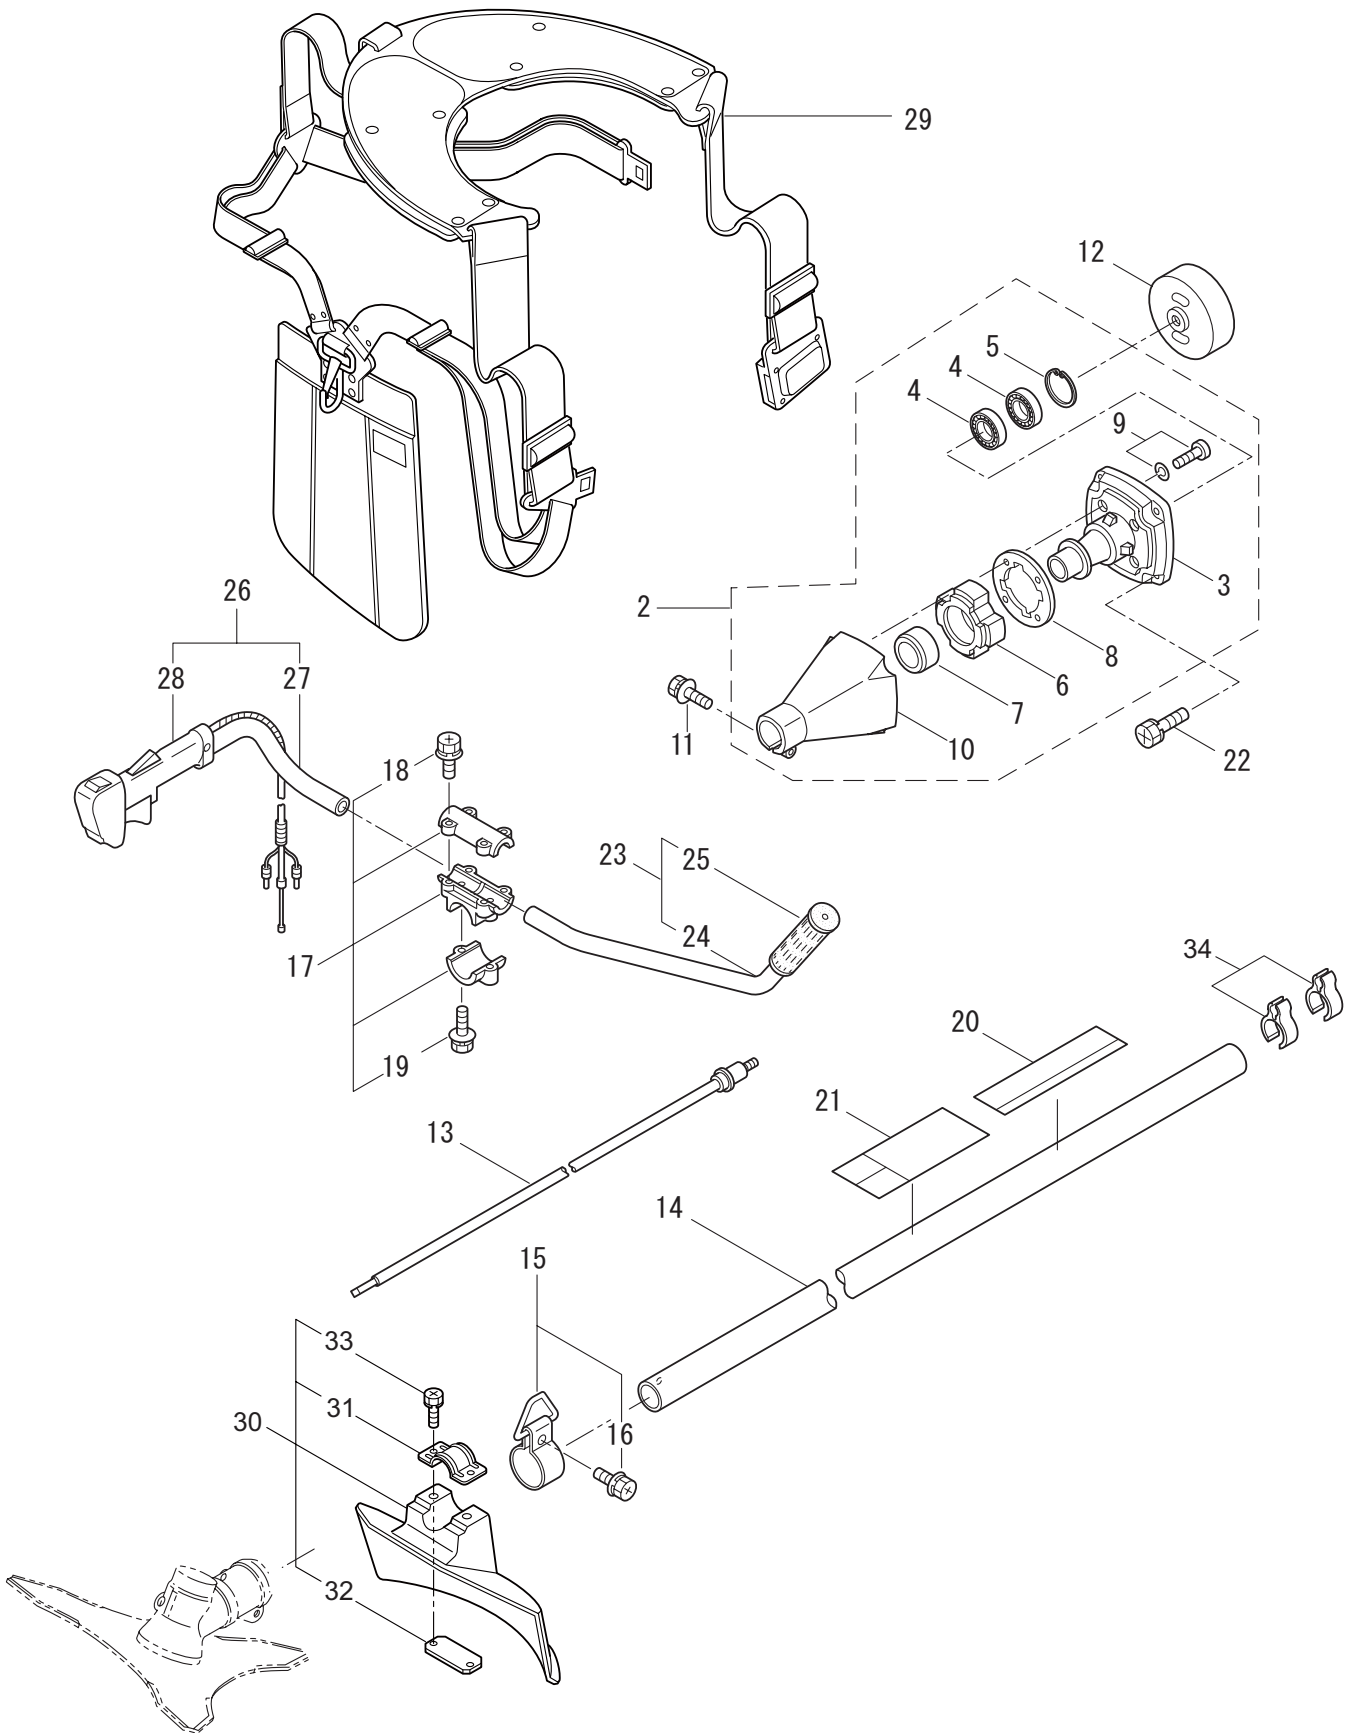

PARTS LIST

BC4320H

CONTENTS

1. MAIN BODY	1 ~ 2
2. GEARCASE	3 ~ 4
3. ENGINE	5 ~ 8
4. CARBURETOR, FUEL TANK	9 ~ 12

2007. 04.

P/N 522383

1. BC4320H
MAIN BODY

Ref. No.	Part No.	Part Name	Q'ty	Remarks
1-1	363316	BC4320H	1	
1-2	228329	Clutch Case Ass'y	1	Incl.3-10
1-3	227729	Bearing Case	1	
1-4	140474	Bearing	2	#6202ZZ
1-5	012380	Snap Ring	1	#35
1-6	217045	Buffer (A)	1	
1-7	217046	Buffer (B)	1	
1-8	217047	Washer	1	
1-9	092033	Screw	4	M5x15
1-10	227728	Driveshaft Tube Adapter	1	
1-11	092556	Bolt	1	M6x30
1-12	211203	Clutch Drum	1	
1-13	217897	Driveshaft Ass'y	1	
1-14	217900	Driveshaft Tube	1	
1-15	217850	Hanging Bracket Ass'y	1	Incl.16
1-16	092548	Bolt	1	M5x15
1-17	217638	Bracket Ass'y	1	Incl.18,19
1-18	092554	Bolt	4	M6x25
1-19	092556	Bolt	2	M6x30
1-20	228542	Label	1	BC4320H
1-21	213750	Label	1	Caution
1-22	092552	Bolt	4	M6x20
1-23	228398	Handle Ass'y-Left	1	Incl.24,25
1-24	228399	Handle (A)	1	
1-25	226512	Grip	1	
1-26	228400	Handle Ass'y-Right	1	Incl.27,28
1-27	228401	Handle (B)	1	
1-28	223157	Throttle Trigger	1	
1-29	998384	Full Support Harness	1	
1-30	219873	Safety Cover Ass'y	1	Incl.31-33
1-31	219874	Bracket	1	
1-32	210313	Threaded Bracket	1	
1-33	092555	Bolt	2	M6x30
1-34	219161	Wire Guide	2	