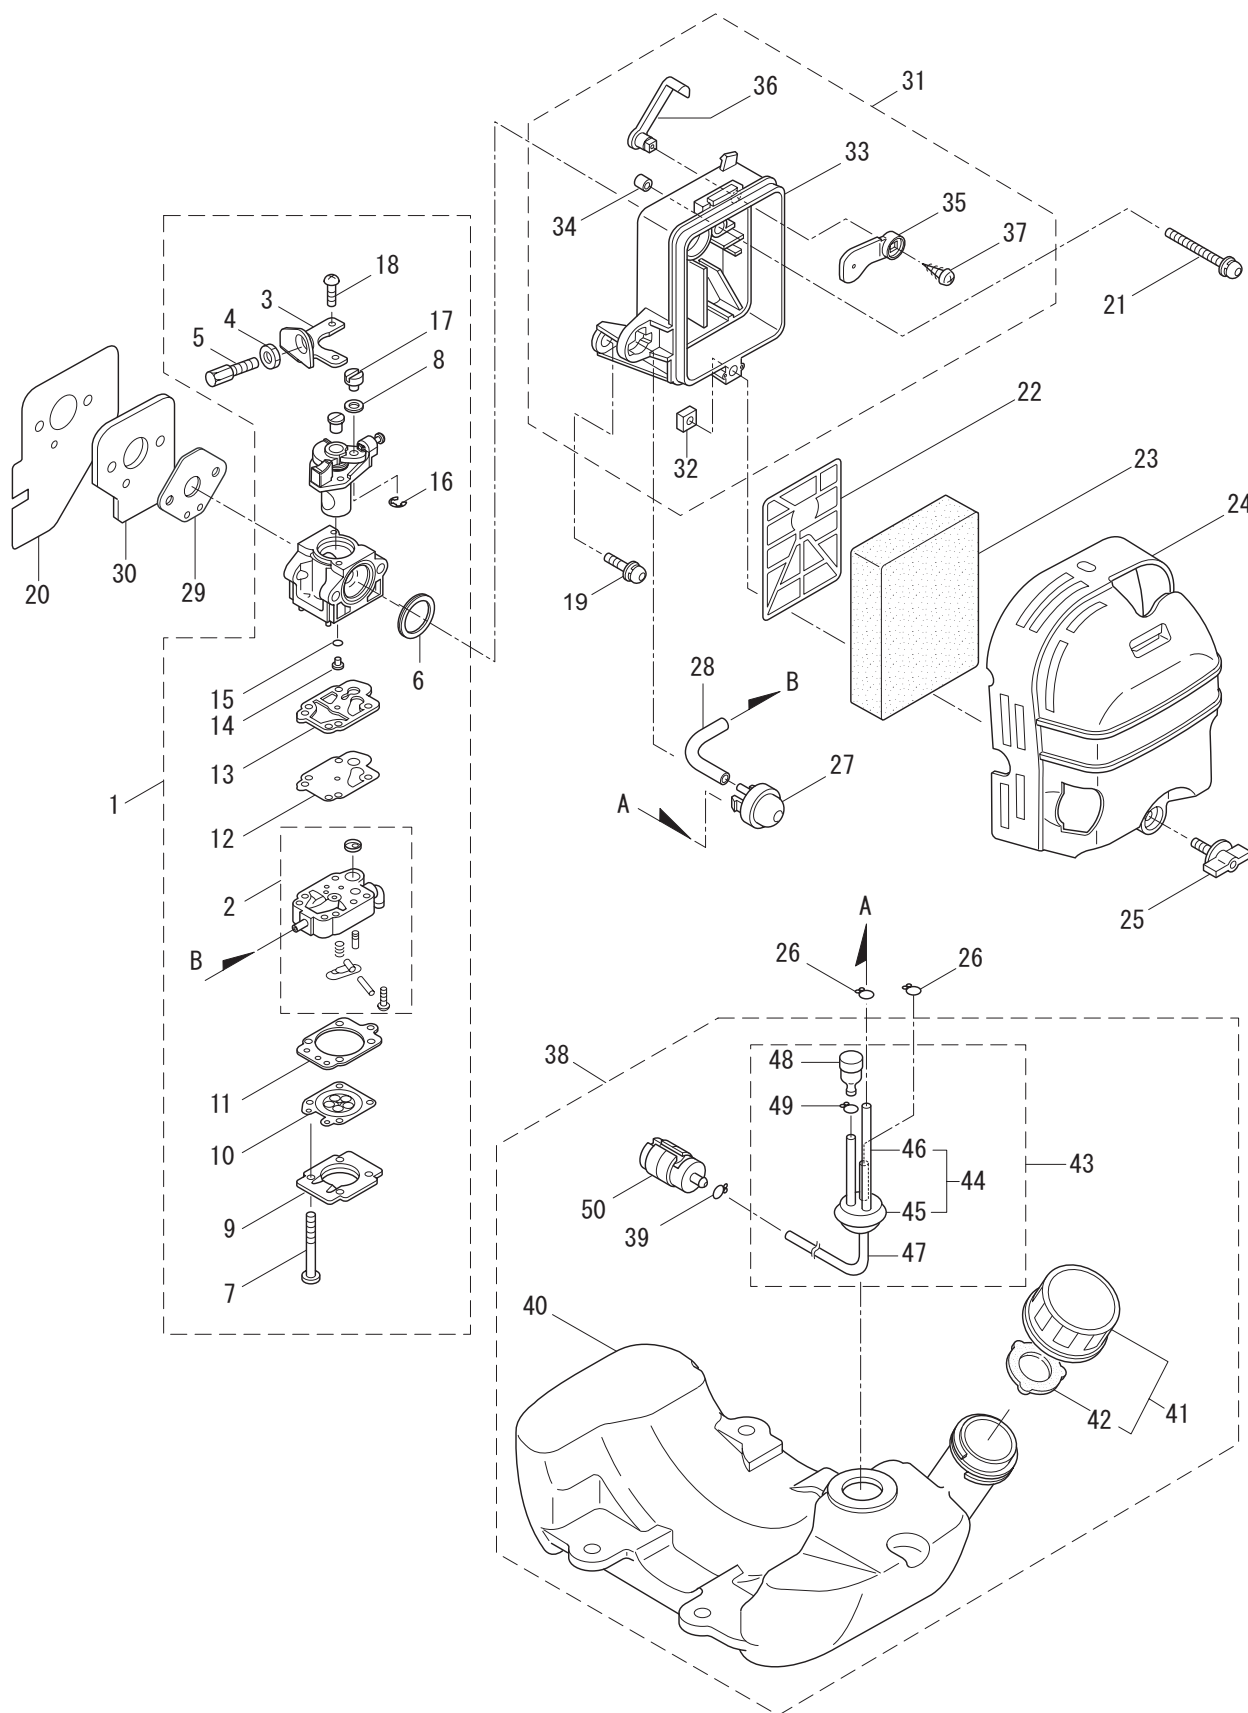

4. BC4320H
CARBURETOR, FUELTANK

Ref. No.	Part No.	Part Name	Q'ty	Remarks
4-1	282298	Carburetor Ass'y	1	Incl.2-18 New gasket required
4-2	283124	Pump Body	1	
4-3	264677	Bracket	1	
4-4	261878	Nut	1	
4-5	263994	Adapter	1	
4-6	261657	Packing	1	
4-7	263737	Screw	4	
4-8	264678	Washer	1	
4-9	263726	Cover Plate	1	
4-10	268501	Diaphragm, Meterring	1	
4-11	263727	Gasket	1	
4-12	262994	Diaphragm, Fuel Pump	1	
4-13	282576	Gasket	1	
4-14	283125	Main Jet	1	
4-15	261871	O-Ring	1	
4-16	261876	E-Ring	1	
4-17	261658	Swivel	1	
4-18	261875	Screw	2	
4-19	264807	Cap Screw	1	M5x16
4-20	283087	Gasket	1	
4-21	262720	Cap Screw	2	M5x55
4-22	282481	Plate	1	
4-23	282306	Element	1	
4-24	282307	Cleaner Cover	1	
4-25	281438	Knob	1	
4-26	261117	Clip	2	
4-27	282299	Pump	1	
4-28	282512	Fuel Pipe	1	
4-29	282301	Gasket	1	
4-30	283086	Divider	1	
4-31	282302	Case Ass'y	1	Incl.32-37
4-32	269423	Nut	1	
4-33	282303	Case Body	1	
4-34	282484	Sleeve	3	
4-35	282304	Valve	1	
4-36	282305	Lever	1	
4-37	269032	Screw	1	
4-38	283487	Fuel Tank Ass'y	1	Incl.39-50
4-39	261117	Clip	1	
4-40	282310	Fuel Tank	1	
4-41	269201	Fuel Tank Cap Ass'y	1	Incl.42
4-42	269377	Gasket	1	
4-43	282312	Fuel Pipe Ass'y	1	Incl.44-49
4-44	282313	Pipe Ass'y	1	Incl.45,46
4-45	268065	Grommet	1