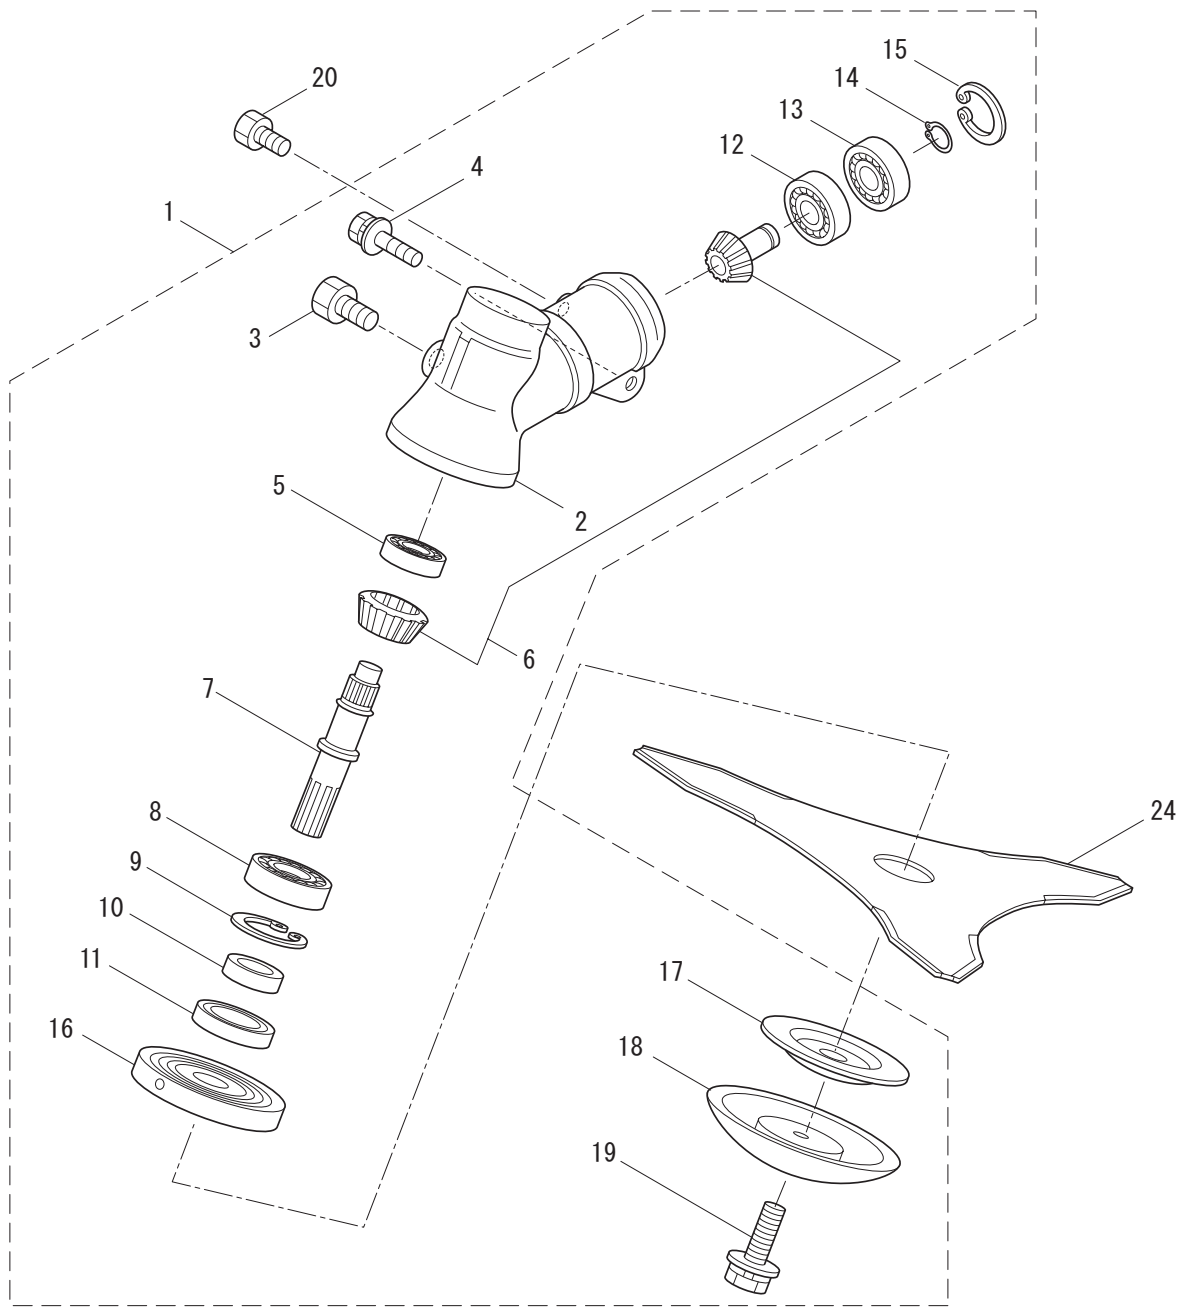

2. BC4320H GEARCASE

Ref. No.	Part No.	Part Name	Q'ty	Remarks
2-1	226721	Gearcase Ass'y	1	Incl.2-19
2-2	219646	Gearcase	1	
2-3	089884	Bolt	1	M8x10
2-4	092556	Bolt	1	M6x30
2-5	210560	Bearing	1	#609
2-6	227102	Gear Set	1	
2-7	217057	Blade Shaft	1	
2-8	022009	Bearing	1	#6002
2-9	016732	Snap Ring	1	#32
2-10	212394	Collar	1	15x22x8L
2-11	211818	Oil Seal	1	D22 32 6
2-12	014490	Bearing	1	#6000
2-13	106933	Bearing	1	#6000Z
2-14	014210	Snap Ring	1	#10
2-15	054676	Snap Ring	1	#26
2-16	217060	Boss Adapter	1	
2-17	217061	Clamping Washer	1	
2-18	210308	Stabilizer	1	
2-19	226722	Bolt	1	M8x22,Counterclockwise
2-20	089747	Bolt	1	M6x12
2-21	210418	Box Spanner	1	13x19x(+)
2-22	022865	Double-endedWrench	1	8x10
2-23	210181	LeverHandle	1	3.5x170L
2-24	227910	3-Teeth Blade	1	
2-25	228640	Instruction Manual	1	BC4320H