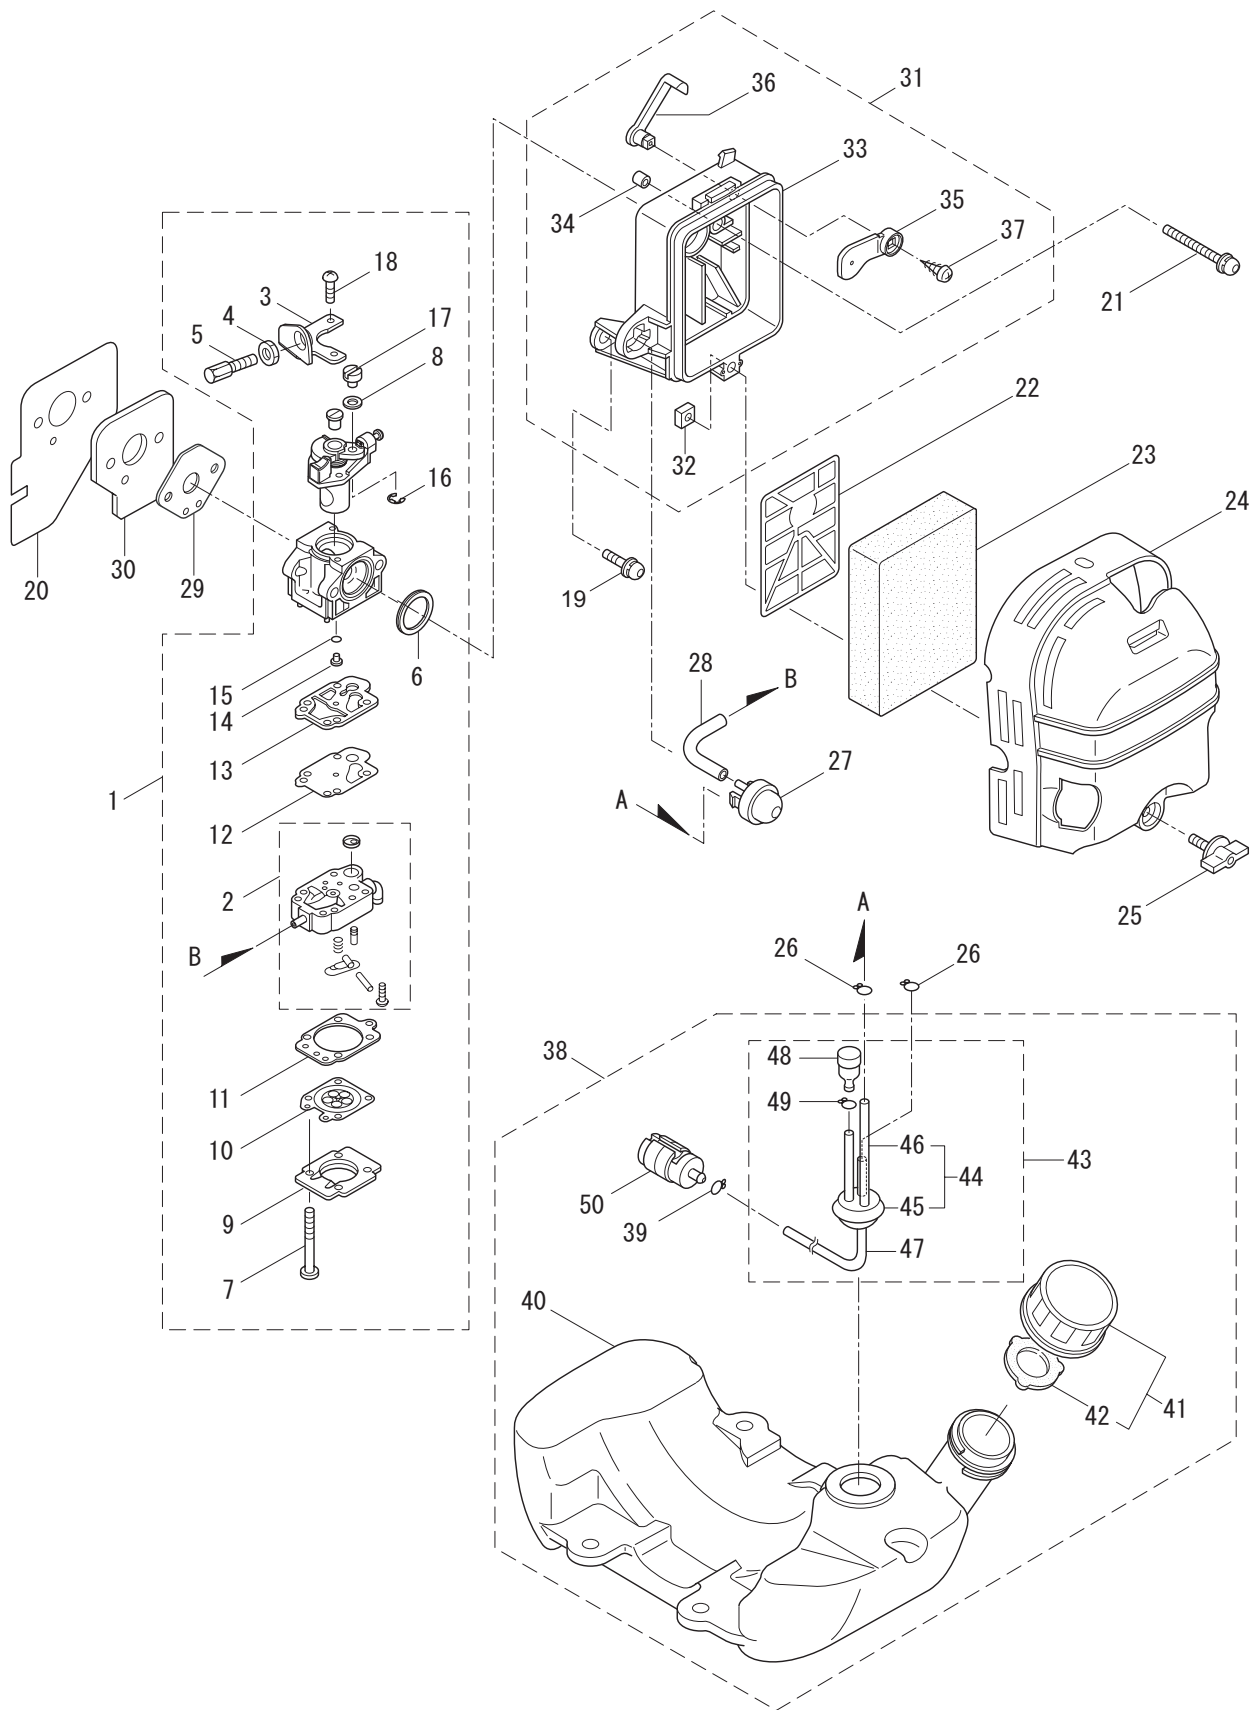

4. BC4320H
CARBURETOR, FUELTANK

Ref. No.	Part No.	Part Name	Q'ty	Remarks
4-46	282511	Return Pipe	1	
4-47	262649	Fuel Pipe	1	
4-48	261590	Breather	1	
4-49	261117	Clip	1	
4-50	267328	Fuel Filter Ass'y	1