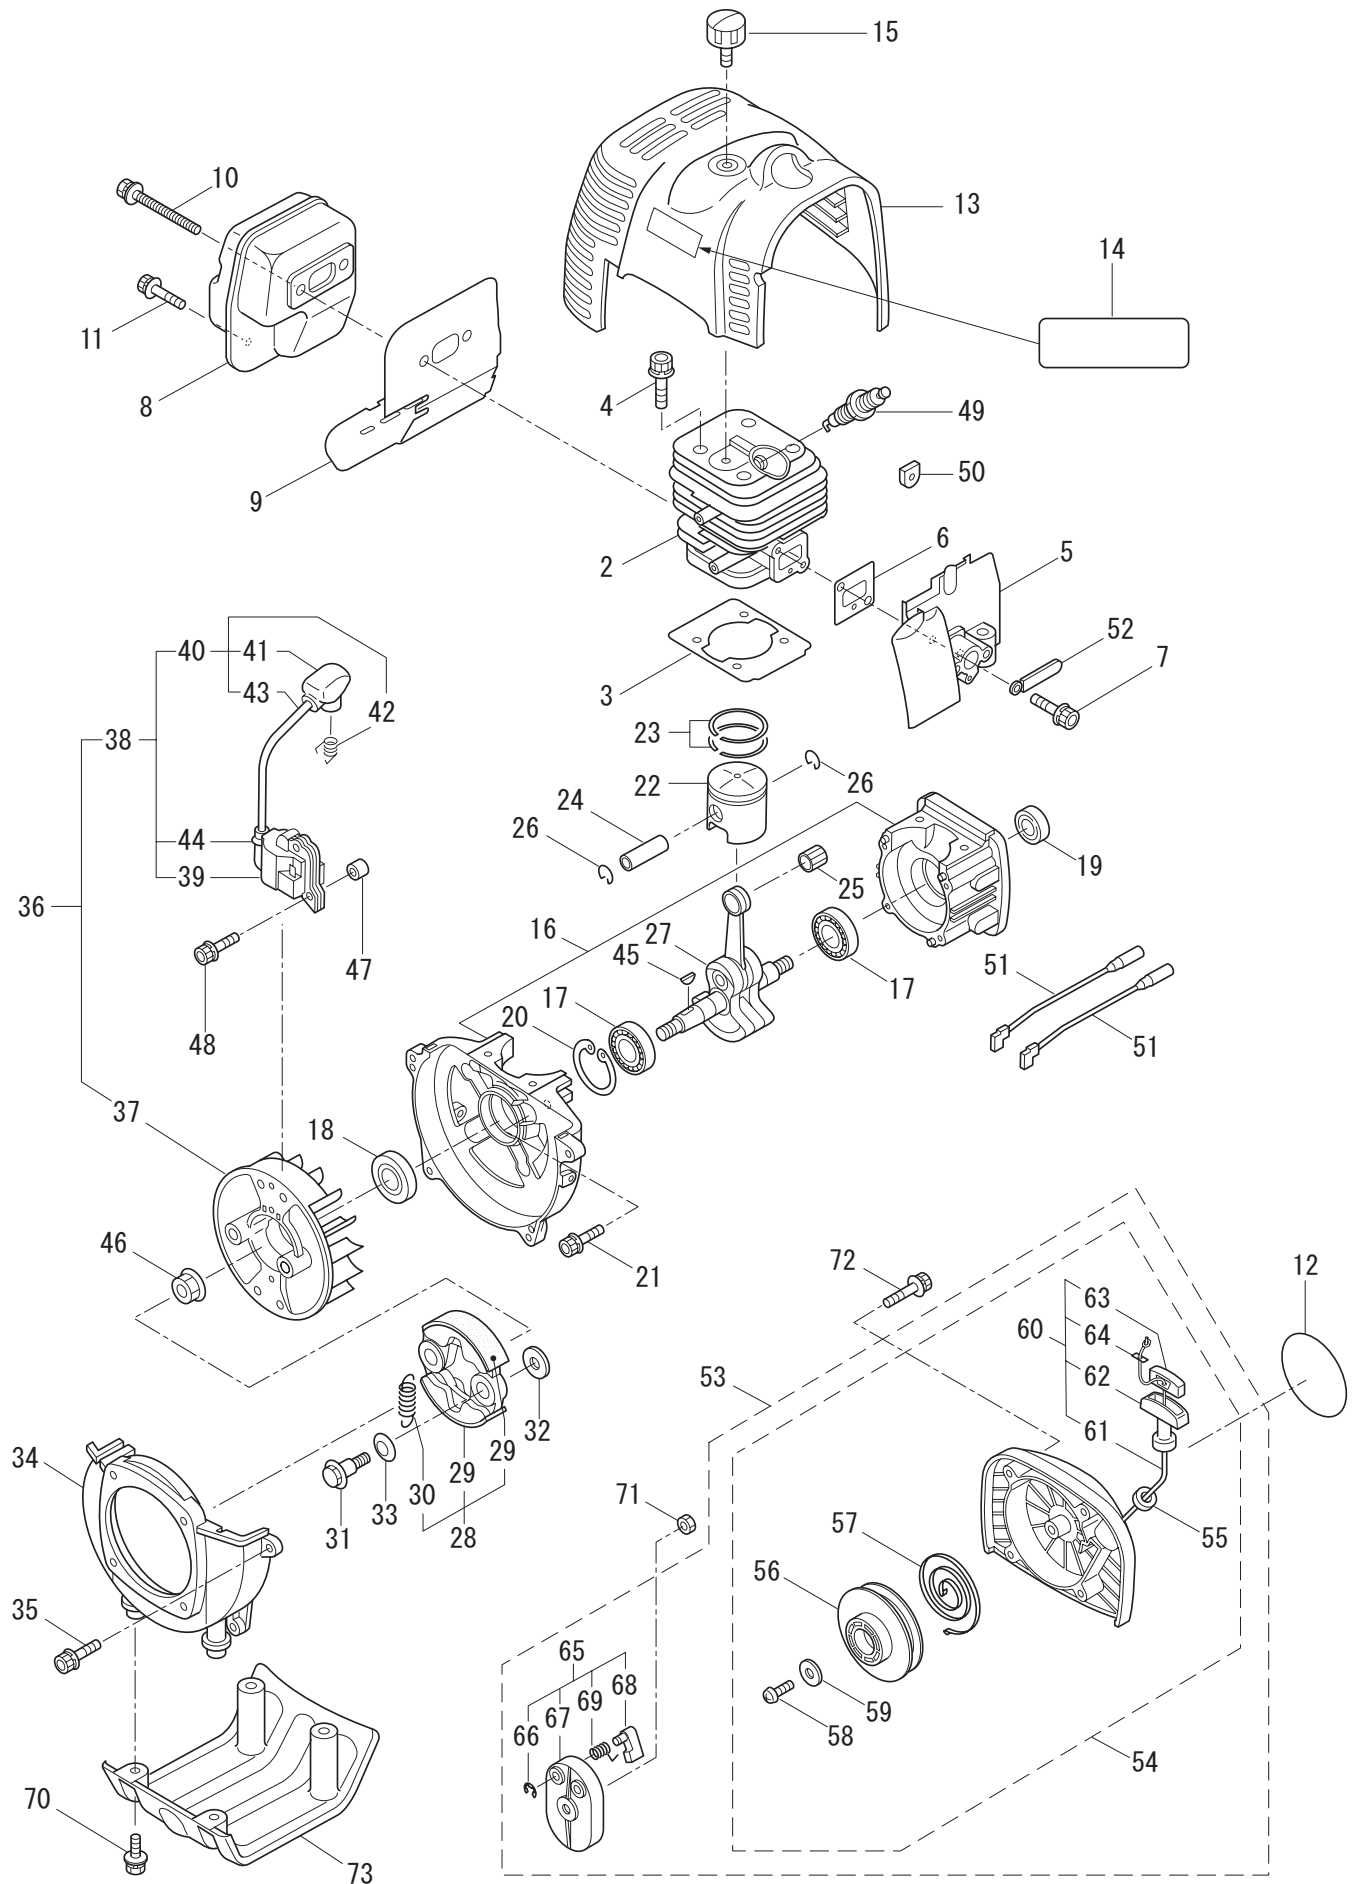

3. BC4320H
ENGINE

Ref. No.	Part No.	Part Name	Q'ty	Remarks
3-46	262731	Nut,Rotor	1	M10
3-47	268380	Spacer	2	
3-48	261256	Cap Screw	2	M4x25
3-49	261200	Spark Plug	1	NGK BPM6Y
3-50	281172	Grommet	1	
3-51	267492	Lead	2	130L
3-52	264588	Clamp	1	
3-53	282717	Recoil Starter Ass'y	1	Incl.54-69
3-54	282499	Starter Ass'y	1	Incl.55-64
3-55	280548	Collar	1	
3-56	282720	Reel	1	
3-57	282721	Spiral Spring	1	
3-58	282722	Set Screw	1	
3-59	282723	Washer	1	
3-60	282724	Starter Rope Ass'y	1	Incl.61-64
3-61	282725	Starter Rope	1	
3-62	282726	Starter Grip	1	
3-63	282728	Cap	1	
3-64	282187	Stopper	1	
3-65	282718	Starter Pulley Ass'y	1	Incl.66-69
3-66	282759	E-Ring	1	
3-67	282729	Starter Pulley	1	
3-68	282730	Pawl	1	
3-69	282758	Return Spring	1	
3-70	281714	Cap Screw	4	M5x20
3-71	081040	Nut	1	M8
3-72	267191	Cap Screw	4	M5x16
3-73	282317	Stand	1