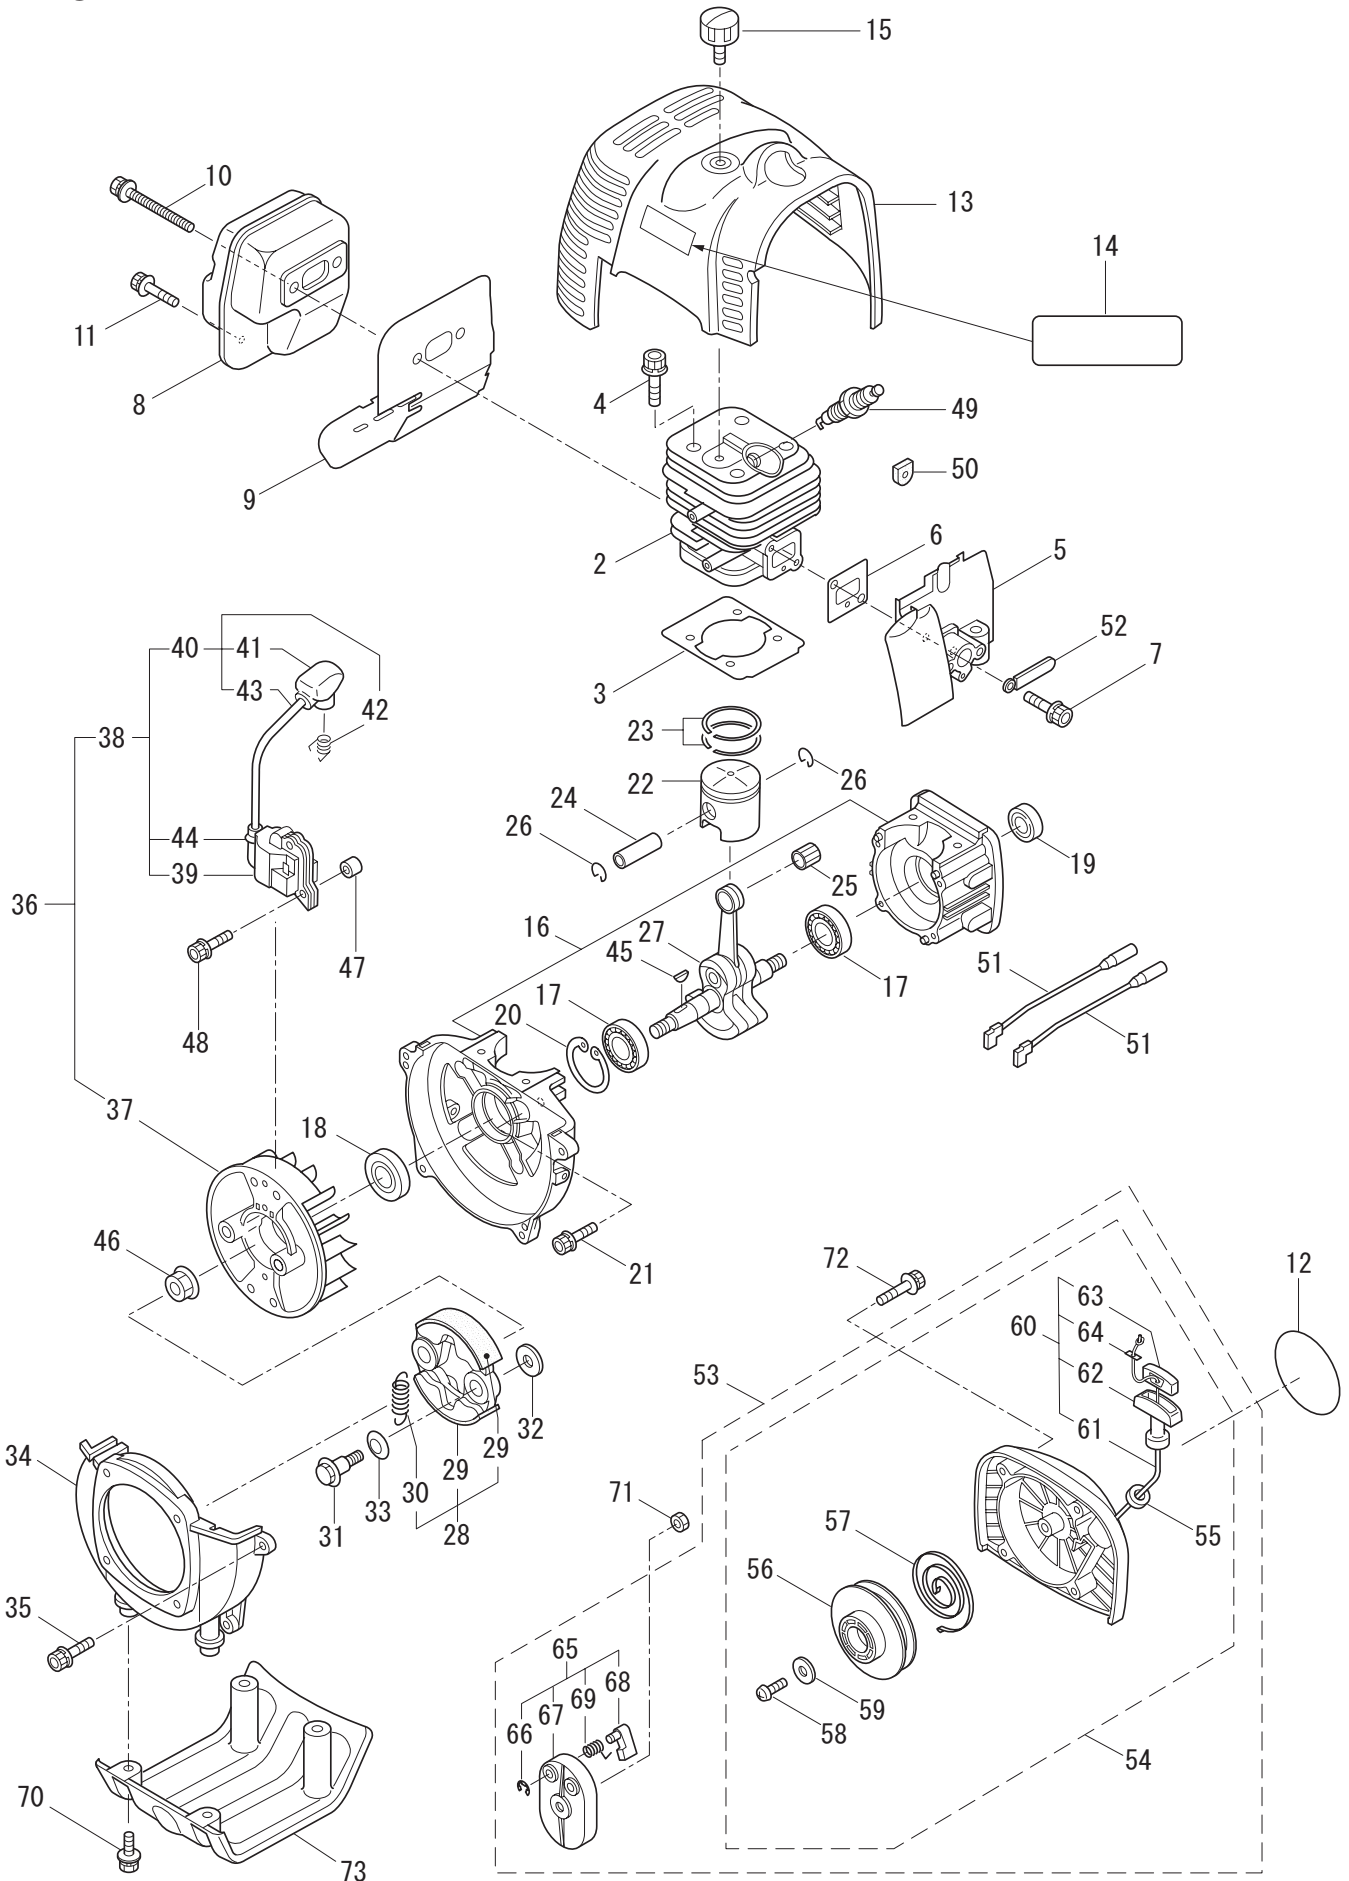

3.BC4320H
ENGINE

Ref. No.	Part No.	Part Name	Q'ty	Remarks
3-1	858156	Engine	1	NE420/07
3-2	282257	Cylinder	1	New gasket required
3-3	282259	Gasket	1	
3-4	261612	Cap Screw	4	M5x30
3-5	282261	Insulator	1	New gasket required
3-6	282262	Gasket	1	
3-7	267290	Cap Screw	2	M5x20
3-8	282264	Muffler Comp.	1	
3-9	282271	Gasket	1	
3-10	266713	Cap Screw	2	M5x60
3-11	283315	Screw	1	M5x12W-12
3-12	283573	Label	1	MARUYAMA NE420
3-13	282274	TopCover	1	
3-14	281759	Label	1	MUS MARUYAMA
3-15	262556	Knob	1	
3-16	282277	Crankcase	1	
3-17	262658	Bearing	2	#6202C3
3-18	262660	Oil Seal	1	TC15357
3-19	262565	Oil Seal	1	ISCD15257
3-20	012380	Snap Ring	1	#35
3-21	261612	Cap Screw	4	M5x30
3-22	265227	Piston	1	
3-23	262476	Piston Ring	2	(2)Required
3-24	262749	Piston Pin	1	
3-25	262659	Bearing,Needle	1	KTV111414EG01B2
3-26	262479	Clip,Piston Pin	2	
3-27	283038	Crankshaft/Conn.RodAss'y	1	
3-28	282743	Clutch Ass'y	1	Incl.29,30
3-29	282624	Clutch Shoe	2	(2)required
3-30	263617	Spring,Clutch	1	2.3-44.8L
3-31	282321	Cap Screw	2	M8x1.25
3-32	262683	Washer	2	8x22x1.2
3-33	262682	Wave Washer	2	
3-34	282285	FanCover	1	
3-35	261250	Cap Screw	4	M5x20
3-36	282287	Magneto Ass'y	1	Incl.37-44
3-37	282288	Rotor/Fan	1	
3-38	282289	Ignition Coil Ass'y	1	Incl.39-44
3-39	267572	Coil	1	
3-40	282290	Spark Plug Wire Ass'y	1	Incl.41-43
3-41	282292	Plug Boot	1	
3-42	261075	Connector	1	
3-43	282291	Spark Plug Wire	1	
3-44	261072	Cap	1	
3-45	261076	Woodruff Key	1	3x10