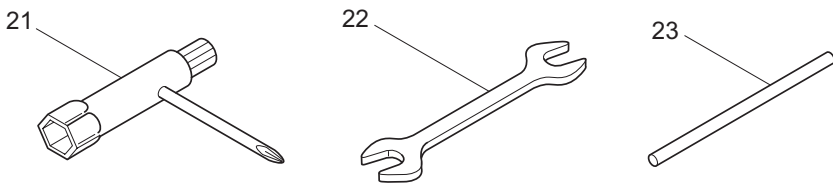

2. BC4320H GEARCASE

Ref. No.	Part No.	Part Name	Q'ty	Remarks
2-1	226721	Gearcase Ass'y	1	Incl.2-19
2-2	219646	Gearcase	1	
2-3	089884	Bolt	1	M8x10
2-4	092556	Bolt	1	M6x30
2-5	210560	Bearing	1	#609
2-6	227102	Gear Set	1	
2-7	217057	Blade Shaft	1	
2-8	022009	Bearing	1	#6002
2-9	016732	Snap Ring	1	#32
2-10	212394	Collar	1	15x22x8L
2-11	211818	Oil Seal	1	D22 32 6
2-12	014490	Bearing	1	#6000
2-13	106933	Bearing	1	#6000Z
2-14	014210	Snap Ring	1	#10
2-15	054676	Snap Ring	1	#26
2-16	217060	Boss Adapter	1	
2-17	217061	Clamping Washer	1	
2-18	210308	Stabilizer	1	
2-19	226722	Bolt	1	M8x22,Counterclockwise
2-20	089747	Bolt	1	M6x12
2-21	210418	Box Spanner	1	13x19x(+)
2-22	022865	Double-endedWrench	1	8x10
2-23	210181	LeverHandle	1	3.5x170L
2-24	227910	3-Teeth Blade	1	
2-25	228640	Instruction Manual	1	BC4320H