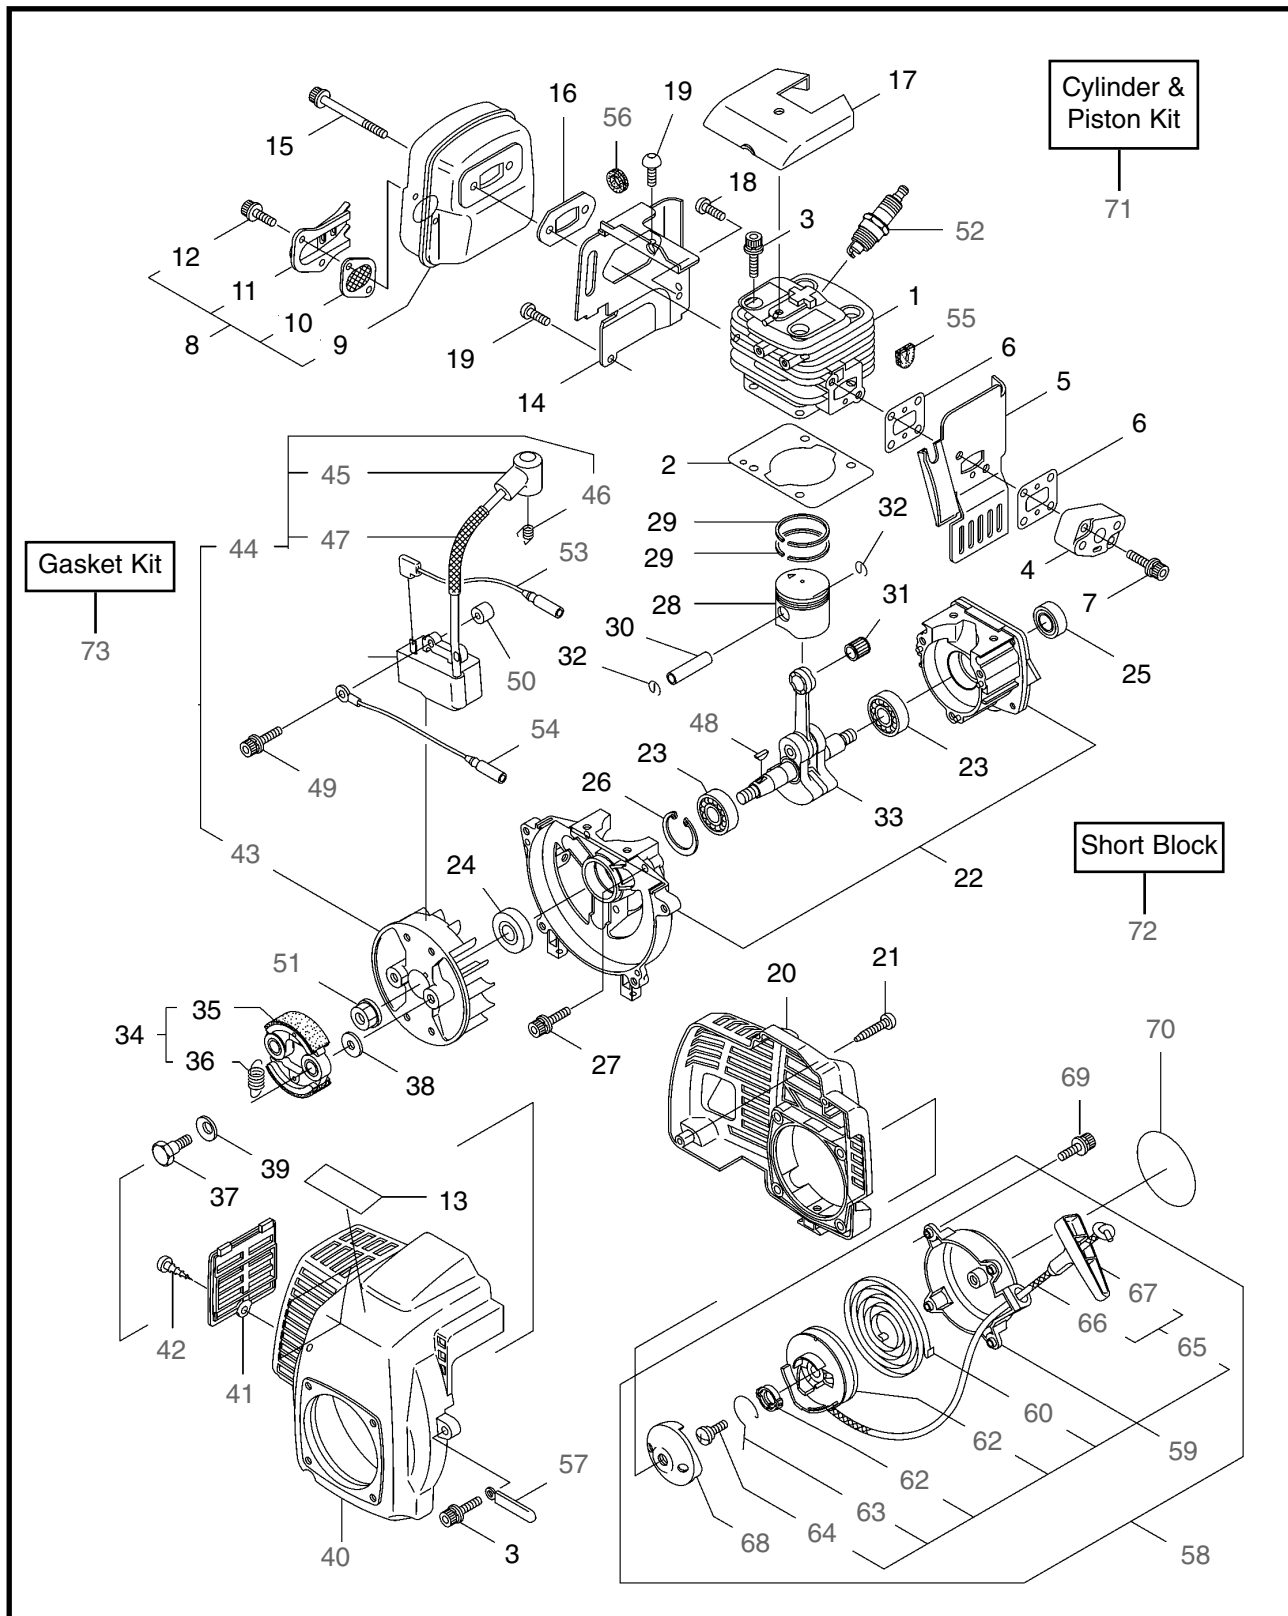

6 ILLUSTRATED PARTS LIST
BC3020

ENGINE

Ref #	Part #	Description	Q'ty.	Notes
1	268687	Cylinder	1	New gasket required
2	268231	Gasket	1	
3	261250	Cap Screw	8	M5x20
4	266317	Insulator	1	
5	268233	Air Duct	1	
6	261171	Gasket	2	
7	268563	Cap Screw	2	M5x25
8	268996	Muffler Ass'y	1	Incl.9-12
9	269651	Muffler	1	
10	267056	Spark Arrester	1	
11	267053	Tail	1	
12	265107	Cap Screw	2	M4x10
13	280288	Label	1	
14	268235	Plate	1	
15	266402	Cap Screw	2	M5x55
16	268019	Gasket	1	
17	268468	Protector	1	
18	265107	Cap Screw	1	M4x10
19	268195	Cap Screw	2	M5x10
20	268238	Cylinder Cover	1	
21	266000	Tapping Screw	2	
22	268241	Crankcase	1	
23	261491	Bearing	2	#6001C3
24	262198	Oil Seal	1	
25	261386	Oil Seal	1	
26	055185	Snap Ring	1	
27	261612	Cap Screw	3	M5x30
28	268782	Piston	1	
29	265067	Piston Ring	2	(2)Required
30	265068	Piston Pin	1	
31	265225	Bearing,Needle	1	
32	261393	Clip,Piston Pin	2	
33	265141	Crankshaft/Conn.Rod Ass'y	1	
34	268439	Clutch Ass'y	1	Incl.35-39
35	267342	Clutch Shoe	2	
36	267345	Spring,Clutch	1	
37	264505	Bolt	2	
38	261189	Washer	2	
39	261777	Wave Washer	2