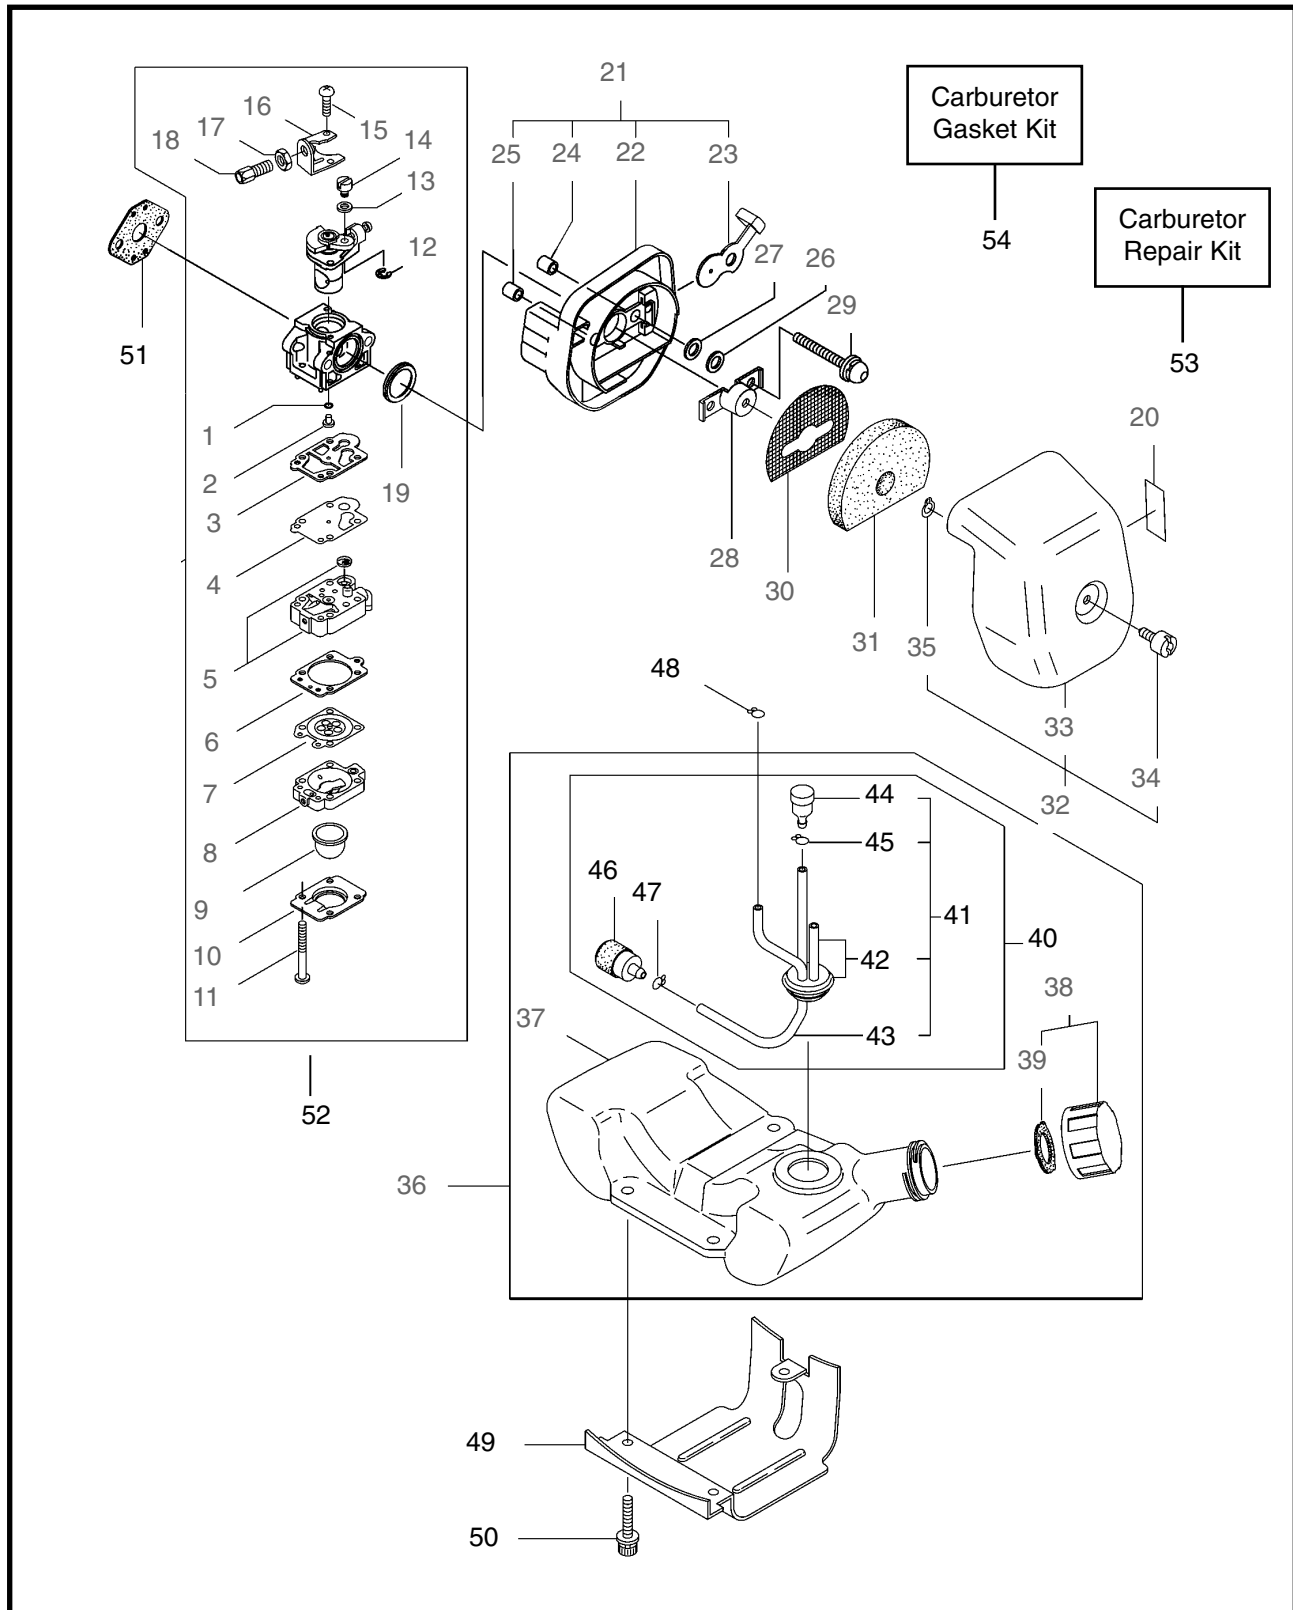

CARBURETOR AND FUEL TANK

REF #	PART #	DESCRIPTION	Q'TY.	NOTES
40	268062	Fuel Pipe Pick-up Ass'y	1	Incl.41-47
41	268185	Fuel Pipe Ass'y	1	Incl.42-45
42	268497	Fuel Pipe & Grommet	1	
43	262649	Fuel Pipe	1	
44	261590	Breather	1	
45	261117	Clip	1	
46	264653	Filter Ass'y	1	
47	261117	Clip	1	
48	261117	Clip	1	
49	268260	Stand	1	
50	261246	Cap Screw	3	M5x25
51	269762	Gasket	1	
52	268994	Carburetor Assy (WYS-324)	1	Incl. 1-19
53	840859	Carburetor Repair Kit	1	
54	840860	Carburetor Gasket Kit