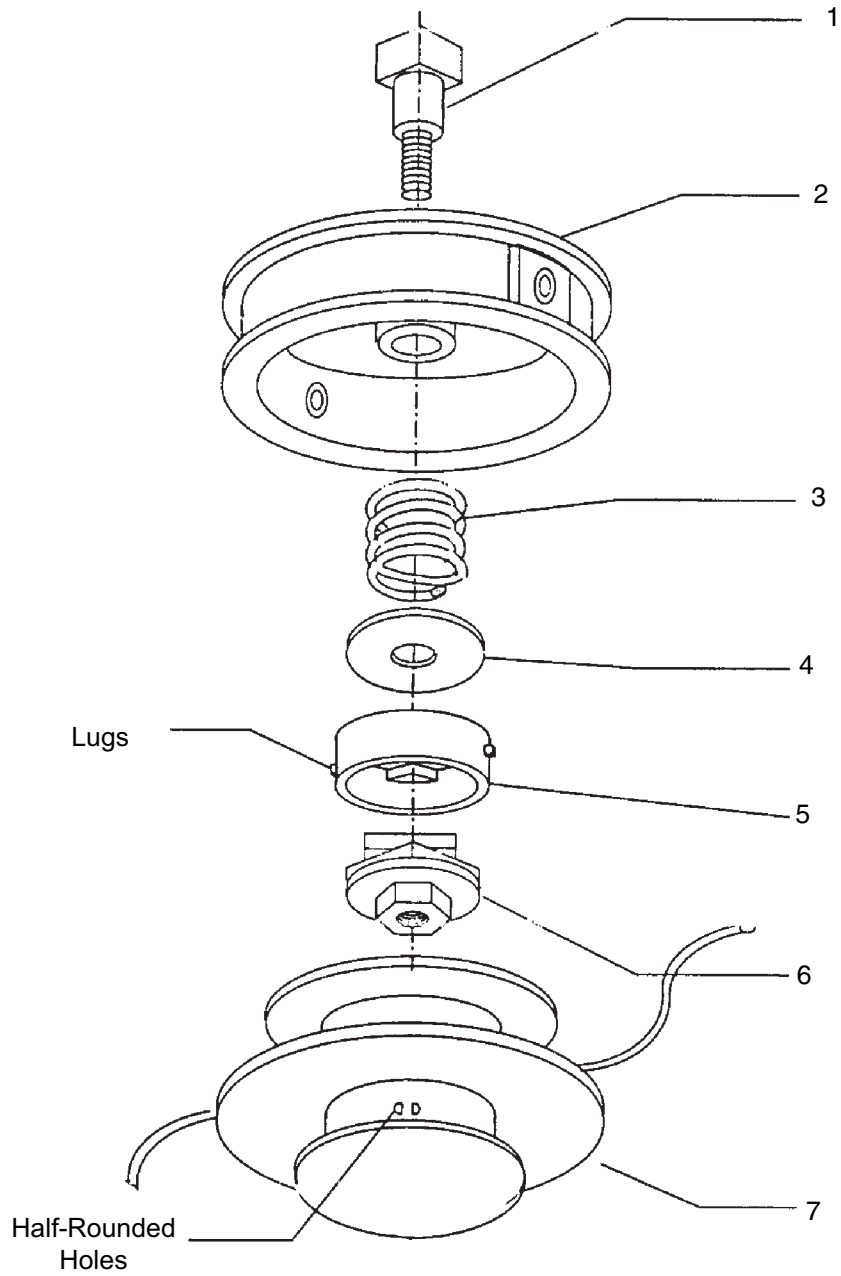

**6** ILLUSTRATED PARTS LIST  
**BC3020**

**ENGINE**

Ref #	Part #	Description	Q'ty.	Notes
1	268687	Cylinder	1	New gasket required
2	268231	Gasket	1	
3	261250	Cap Screw	8	M5x20
4	266317	Insulator	1	
5	268233	Air Duct	1	
6	261171	Gasket	2	
7	268563	Cap Screw	2	M5x25
8	268996	Muffler Ass'y	1	Incl.9-12
9	269651	Muffler	1	
10	267056	Spark Arrester	1	
11	267053	Tail	1	
12	265107	Cap Screw	2	M4x10
13	280288	Label	1	
14	268235	Plate	1	
15	266402	Cap Screw	2	M5x55
16	268019	Gasket	1	
17	268468	Protector	1	
18	265107	Cap Screw	1	M4x10
19	268195	Cap Screw	2	M5x10
20	268238	Cylinder Cover	1	
21	266000	Tapping Screw	2	
22	268241	Crankcase	1	
23	261491	Bearing	2	#6001C3
24	262198	Oil Seal	1	
25	261386	Oil Seal	1	
26	055185	Snap Ring	1	
27	261612	Cap Screw	3	M5x30
28	268782	Piston	1	
29	265067	Piston Ring	2	(2)Required
30	265068	Piston Pin	1	
31	265225	Bearing,Needle	1	
32	261393	Clip,Piston Pin	2	
33	265141	Crankshaft/Conn.Rod Ass'y	1	
34	268439	Clutch Ass'y	1	Incl.35-39
35	267342	Clutch Shoe	2	
36	267345	Spring,Clutch	1	
37	264505	Bolt	2	
38	261189	Washer	2	
39	261777	Wave Washer	2	

# CARBURETOR AND FUEL TANK

<b>REF #</b>	<b>PART #</b>	<b>DESCRIPTION</b>	<b>Q'TY.</b>	<b>NOTES</b>
40	268062	Fuel Pipe Pick-up Ass'y	1	Incl.41-47
41	268185	Fuel Pipe Ass'y	1	Incl.42-45
42	268497	Fuel Pipe & Grommet	1	
43	262649	Fuel Pipe	1	
44	261590	Breather	1	
45	261117	Clip	1	
46	264653	Filter Ass'y	1	
47	261117	Clip	1	
48	261117	Clip	1	
49	268260	Stand	1	
50	261246	Cap Screw	3	M5x25
51	269762	Gasket	1	
52	268994	Carburetor Assy (WYS-324)	1	Incl. 1-19
53	840859	Carburetor Repair Kit	1	
54	840860	Carburetor Gasket Kit		

# 5" TAP CUTTING HEAD

<b>REF #</b>	<b>PART #</b>	<b>DESCRIPTION</b>	<b>Q'TY.</b>	<b>NOTES</b>
1	840570	Shaft Bolt	1	
2	840571	Housing W/Eyelets	1	
3	840406	Spring	1	
4	840573	Washer	1	
5	840574	Outer Drive	1	
6	840575	Inner Cam	1	
7	840576	Spool W/Line	1	