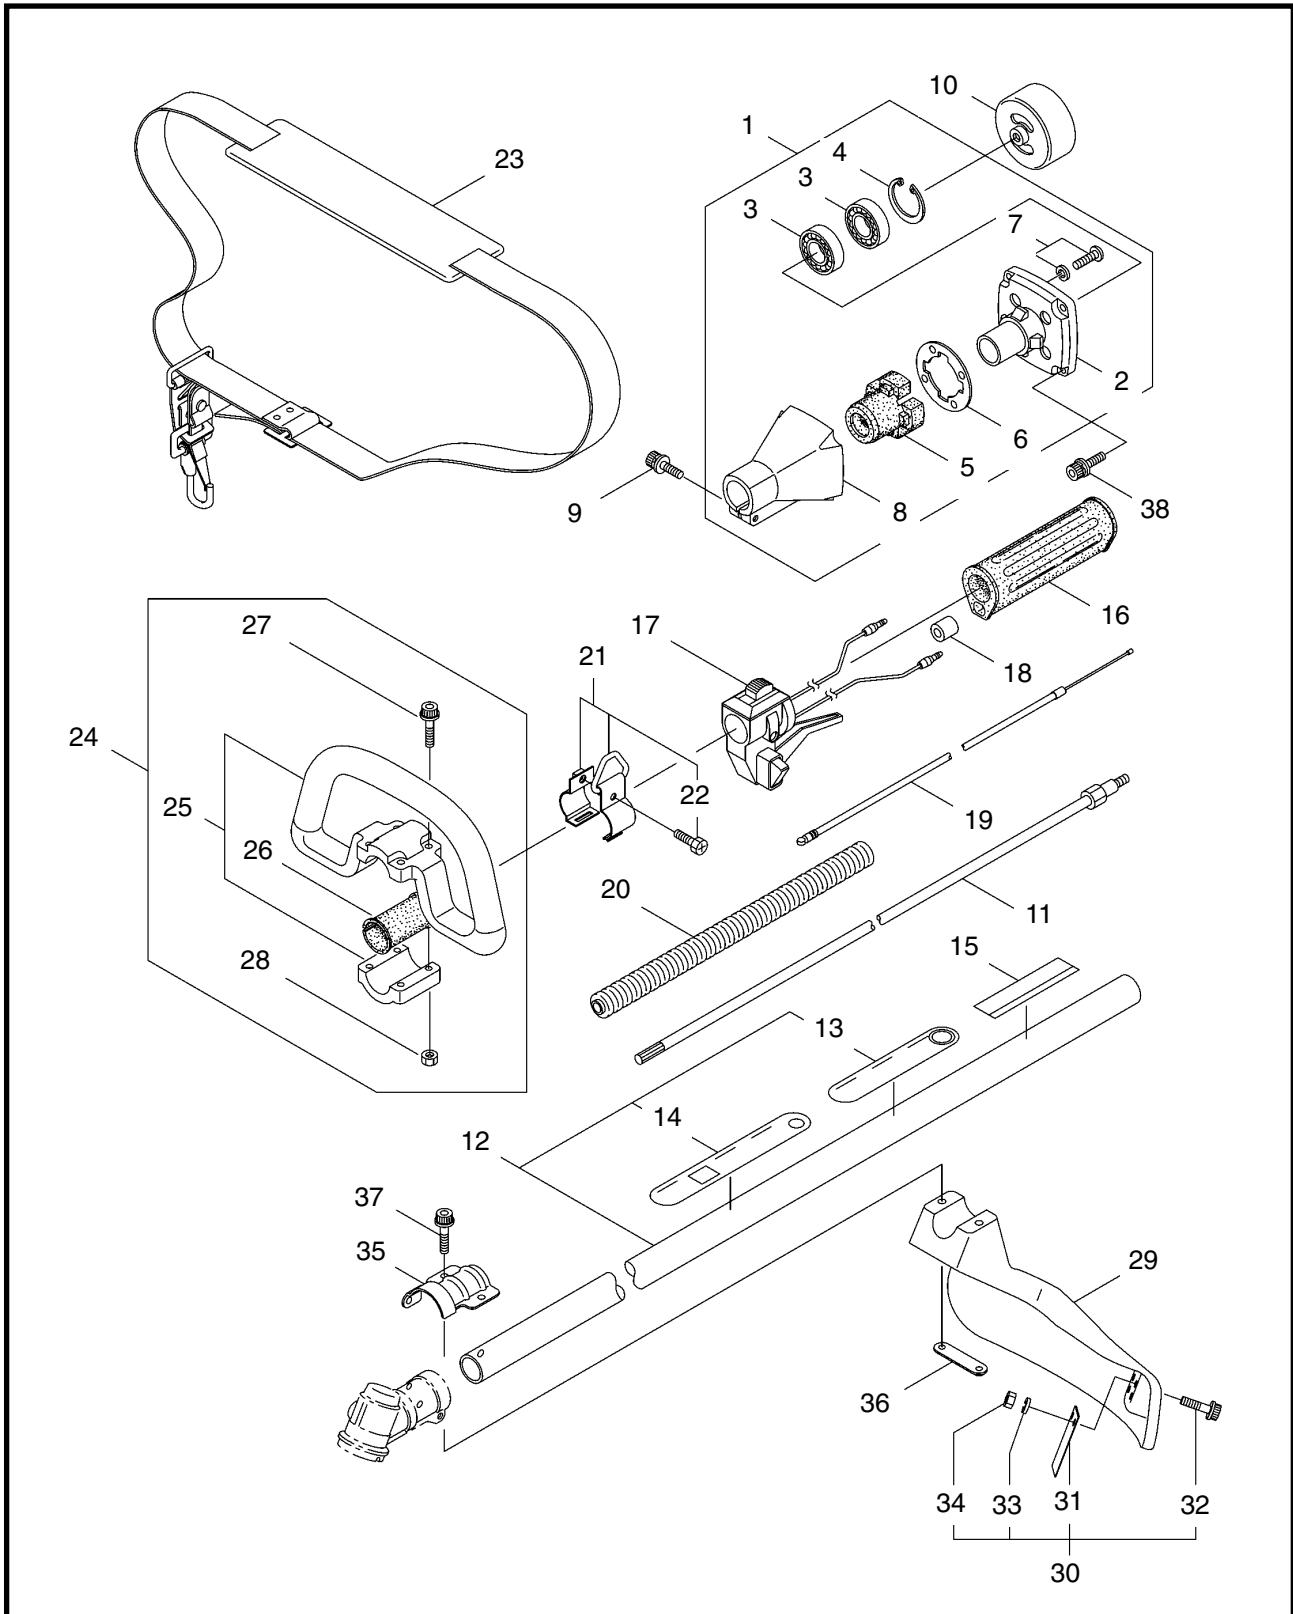

<b>REF #</b>	<b>PART #</b>	<b>DESCRIPTION</b>	<b>Q'TY.</b>	<b>NOTES</b>
1	219469	Clutch Case Ass'y	1	Incl.2-8
2	218879	Bearing Case	1	
3	261743	Bearing	2	#6000ZZ
4	054676	Snap Ring	1	
5	214162	Buffer	1	
6	214163	Washer	1	
7	092033	Screw	4	M5x15
8	218880	Driveshaft Tube Adapter	1	
9	261246	Cap Screw	1	M5x25
10	219083	Clutch Drum	1	
11	219268	Driveshaft Ass'y	1	
12	220078	Driveshaft Tube Ass'y	1	Incl.13,14
13	221501	Label	1	Warning
14	221502	Label	1	Caution
15	225972	Label	1	BC3020
16	215532	Shaft Grip	1	
17	221465	Throttle Trigger	1	
18	214083	Outer Guide	1	
19	213444	Throttle Cable	1	
20	213548	Plastic Tube	1	
21	054691	Hanging Bracket Ass'y	1	Incl.22
22	089738	Bolt	1	M5x15
23	220533	Hanging Strap Ass'y	1	
24	215601	Loop Handle Ass'y	1	Incl.25-28
25	214982	Loop Handle	1	
26	213171	Packing	1	
27	215608	Cap Screw	4	M5x30x16
28	089846	Nut	4	M5
29	225961	Safety Cover	1	
30	226062	String Cutter Ass'y	1	Incl.31-34
31	222900	String Cutter	1	
23	261233	Cap Screw	2	M5x12
33	089901	Spring Washer	2	M5
34	089846	Nut	2	M5
35	225962	Bracket	1	
36	225963	Threaded Bracket	1	
37	261612	Cap Screw	2	M5x30
38	261250	Cap Screw	4	M5x20

# 5" TAP CUTTING HEAD

<b>REF #</b>	<b>PART #</b>	<b>DESCRIPTION</b>	<b>Q'TY.</b>	<b>NOTES</b>
1	840570	Shaft Bolt	1	
2	840571	Housing W/Eyelets	1	
3	840406	Spring	1	
4	840573	Washer	1	
5	840574	Outer Drive	1	
6	840575	Inner Cam	1	
7	840576	Spool W/Line	1	