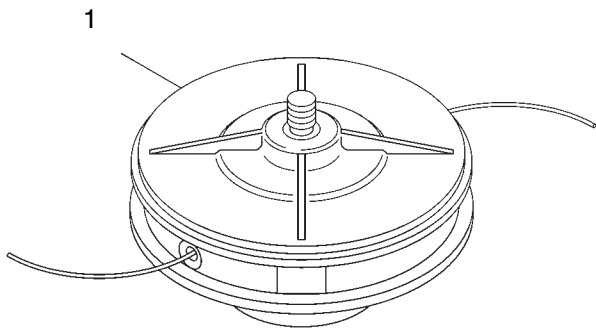

ACCESSORIES

REF #	PART #	DESCRIPTION	Q'TY.	NOTES
1	840568	Semi-Auto Head (L)	1	
2	210418	Box Spanner	1	13x19x(+)
3	219431	Wrench	1	3mm
4	219432	Wrench	1	4mm
5	225974	Instruction Manual	1	BC2320/2620/3020
6	216007	Warranty Card	1