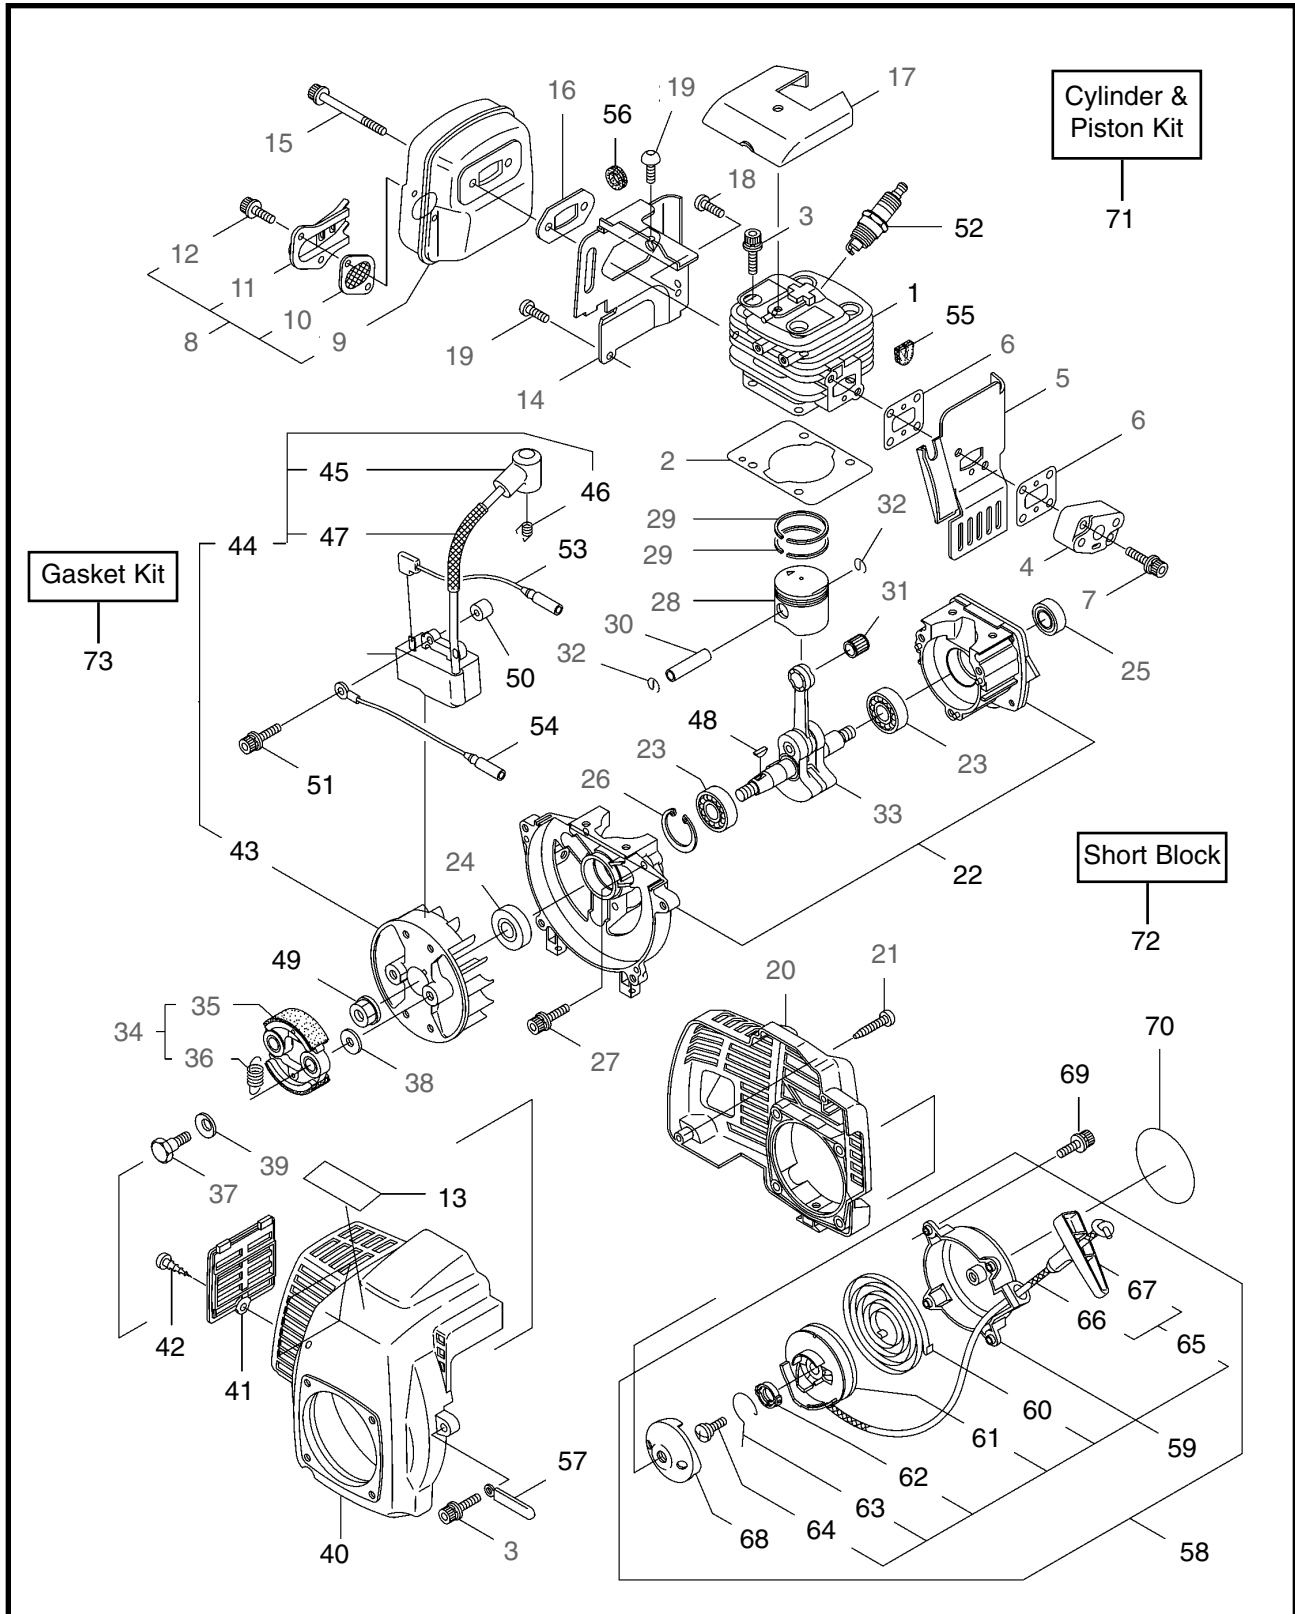

8 ILLUSTRATED PARTS LIST
BC3020

ENGINE

REF #	PART #	DESCRIPTION	Q'TY.	NOTES
40	268263	Fan Cover	1	
41	268389	Cover	1	
42	268390	Tapping Screw	1	4x14
43	269656	Rotor/Fan	1	
44	269713	Ignition Coil Ass'y	1	Incl.47-49
45	269714	Plug Boot	1	
46	269715	Connector	1	
47	269716	Insulator	1	
48	261076	Woodruff Key	1	
49	261417	Nut,Rotor	1	M8
50	268380	Spacer	2	
51	261256	Cap Screw	2	M4x25
52	261200	Spark Plug	1	NGK BPM6Y
53	269722	Lead	1	
54	268044	Lead	1	
55	261202	Grommet	1	
56	268036	Grommet	1	
57	264588	Clamp	1	
58	268161	Recoil Starter Ass'y	1	Incl.61-70
59	268163	Recoil Ass'y	1	Incl.62-69
60	267214	Spiral Spring	1	
61	268050	Pulley	1	
62	267215	Collar	1	
63	267216	Swing Arm	1	
64	267213	Screw	1	
65	268202	Rope Ass'y	1	Incl.68,69
66	268201	Starter Rope	1	
67	267219	Starter Grip	1	
68	267098	Starter Pulley	1	
69	265726	Cap Screw	4	M4x16
70	280135	Label	1	
71	280531	Cylinder & Piston Kit	1	Incl. 1,2,28-32
72	850768	Short Block	1	Incl. 1,2,3 22-33
73	636697	Gasket Kit	1	Incl. 2,5,16 & 269762