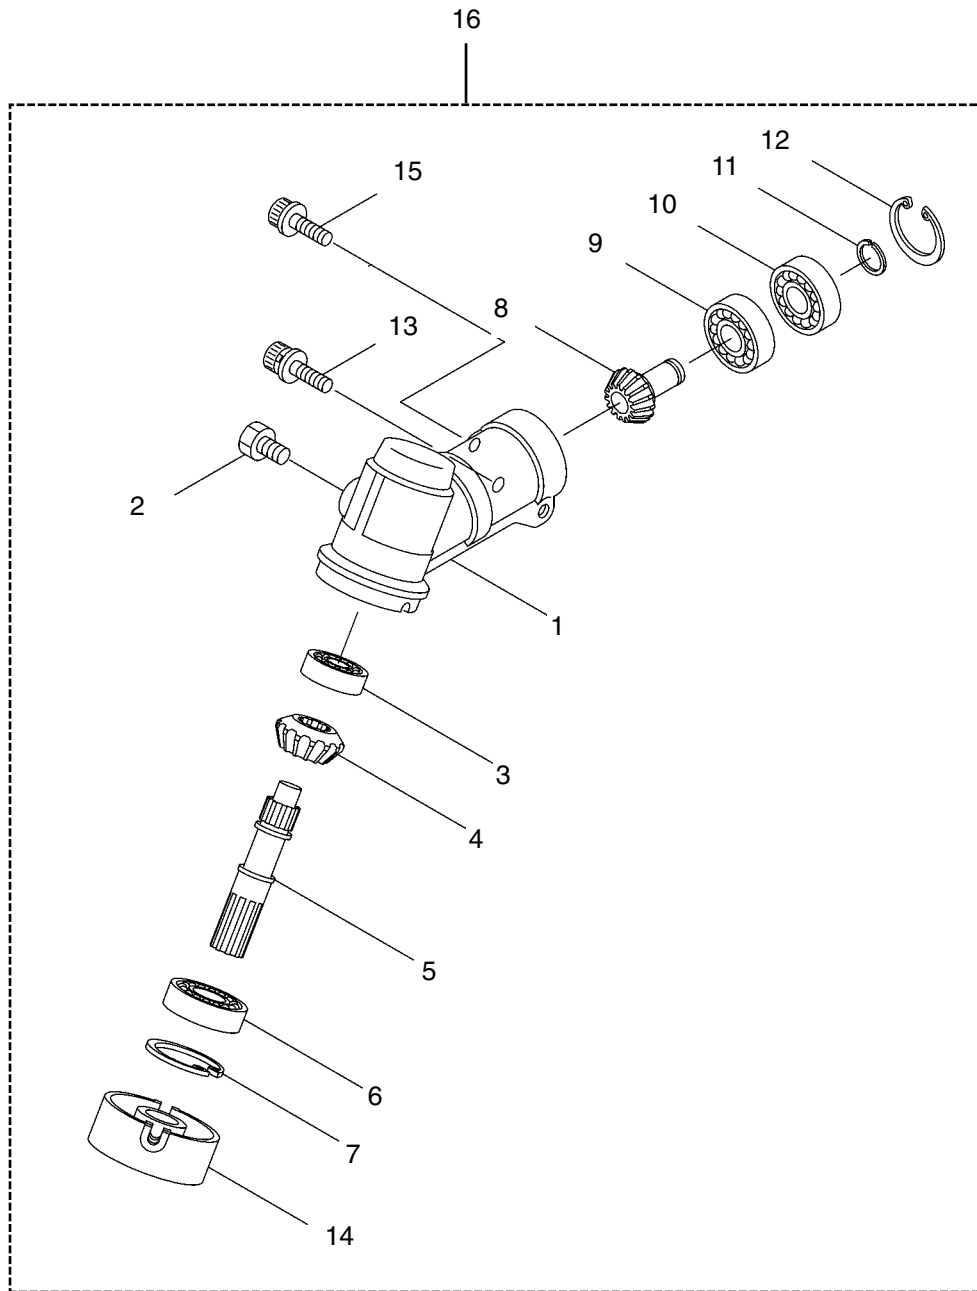

GEAR CASE

REF #	PART #	DESCRIPTION	Q'TY.	NOTES
1	225960	Gearcase	1	
2	089884	Bolt	1	M8x10
3	210554	Bearing	1	#608
4	225806	Gear	1	
5	215762	Blade Shaft	1	
6	212999	Bearing	1	#6001 2RK
7	055185	Snap Ring	1	
8	225808	Pinion Gear	1	
9	210560	Bearing	1	#609
10	217042	Bearing	1	#609Z
11	140269	Snap Ring	1	
12	140270	Snap Ring	1	
13	261246	Cap Screw	1	M5x25
14	222890	Boss Adapter	1	
15	261233	Cap Screw	1	M5x12
16	225959	Gearcase Assy	1	incl. 2-15