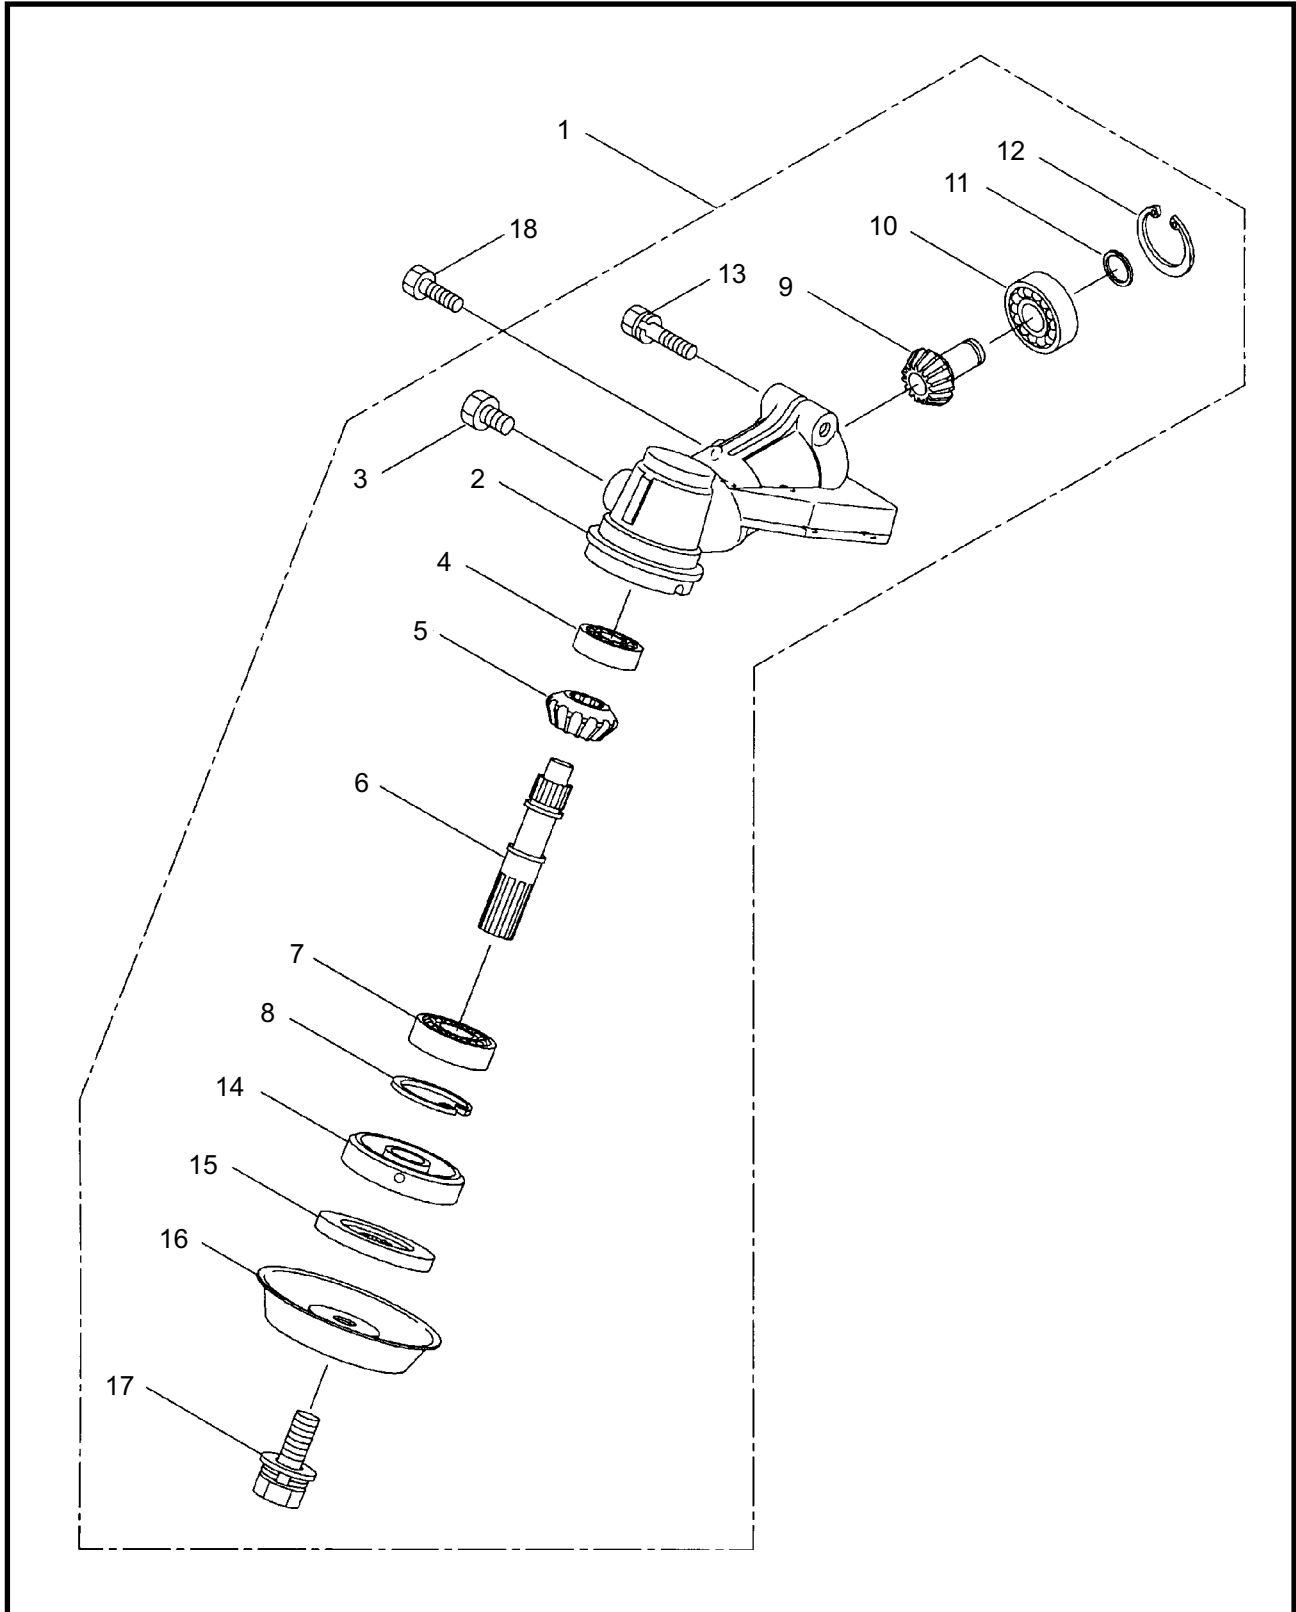

6 ILLUSTRATED PARTS LIST
BC2259/BC2259H

GEAR CASE

REF #	PART #	DESCRIPTION	Q'TY.	NOTES
1	223266	Gearcase Ass'y	1	Incl. 2-17
2	222888	Gearcase	1	
3	089884	Bolt	1	M8x10
4	219205	Bearing	1	#626
5	222121	Gear	1	
6	219430	Blade Shaft	1	
7	212999	Bearing	1	#6001 2RK
8	055185	Snap Ring	1	
9	222122	Pinion Gear	1	
10	217042	Bearing	1	#609Z
11	140269	Snap Ring	1	
12	140270	Snap Ring	1	
13	092561	Bolt	1	M5x25
14	212986	Boss Adapter	1	
15	140275	Clamping Washer	1	
16	215547	Stabilizer	1	
17	215610	Bolt	1	M8x22, Counterclockwise
18	089737	Bolt	1	M5x12