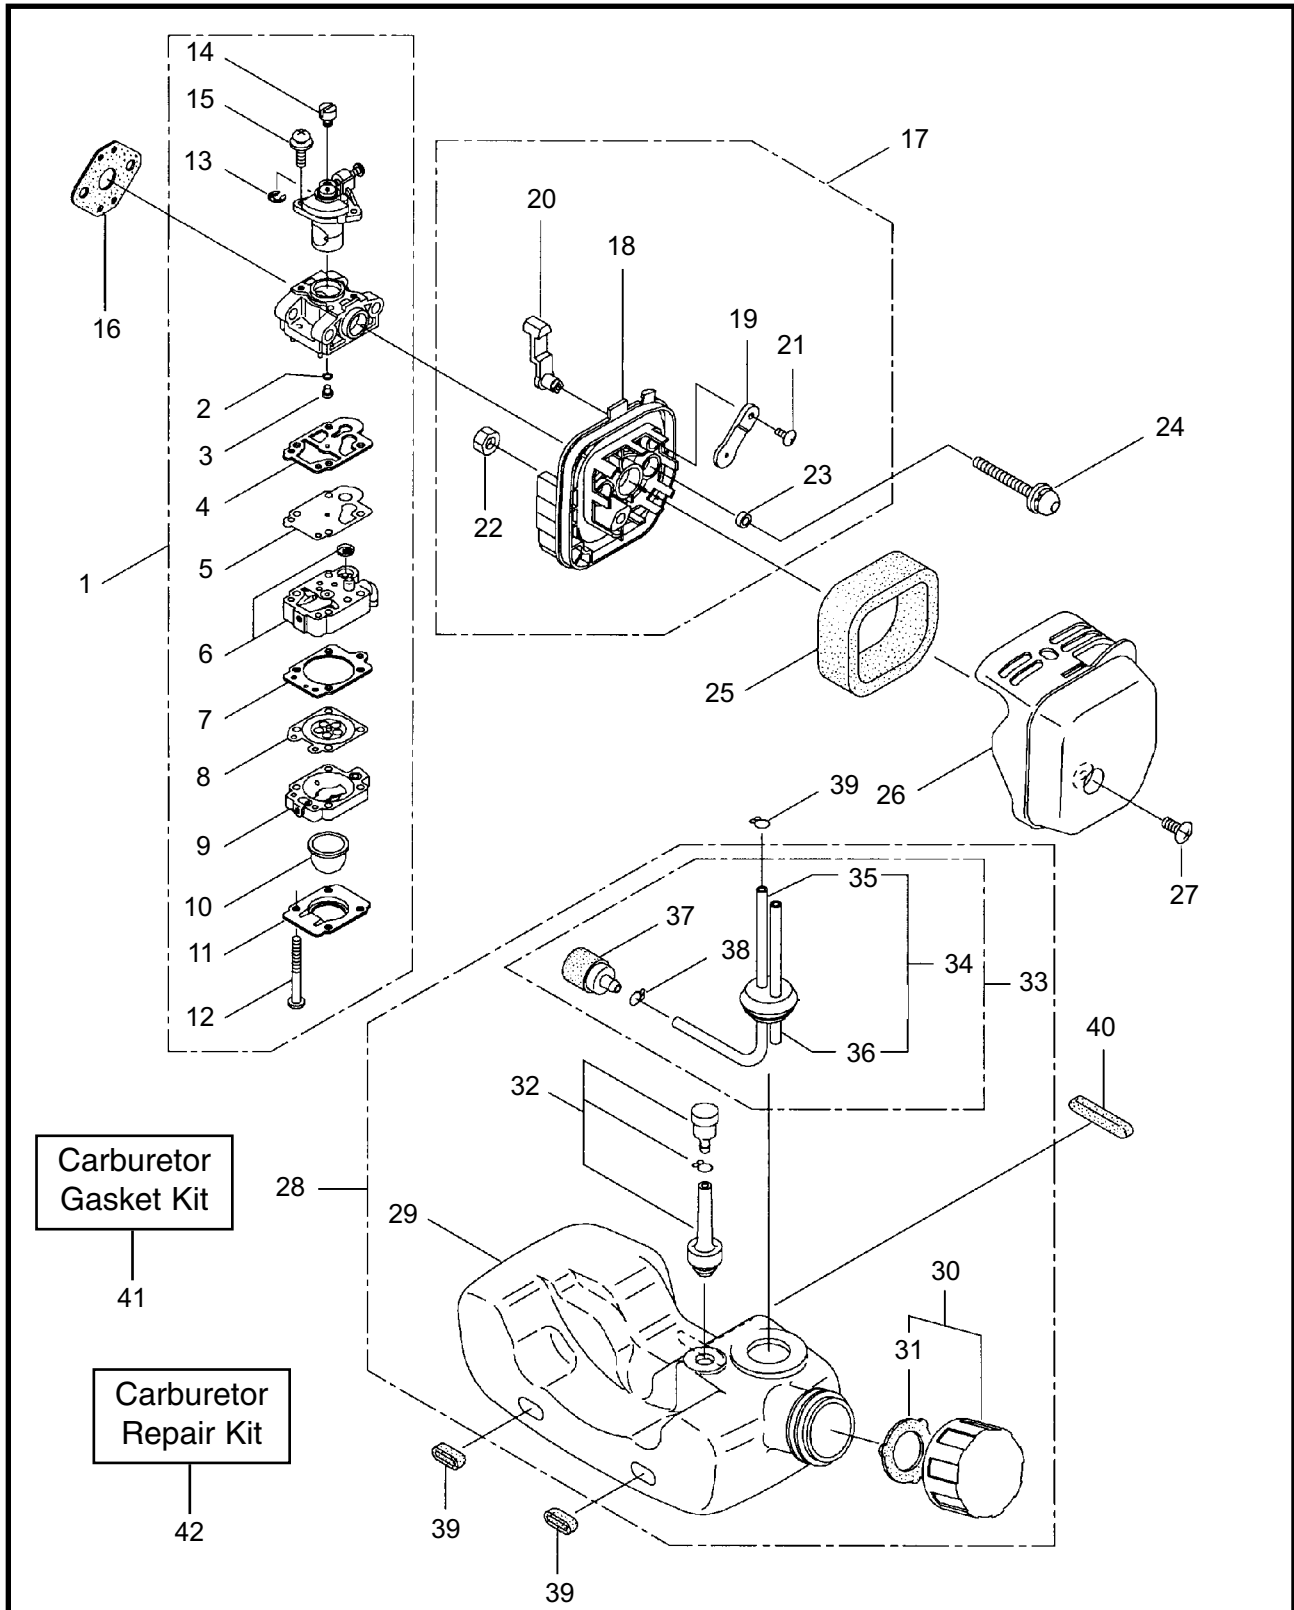

CARBURETOR AND FUEL TANK

REF #	PART #	DESCRIPTION	Q'TY.	NOTES
1	267100	Carburetor Ass'y	1	Incl. 2-15
2	261871	O-Ring	1	
3	267358	Main Jet	1	
4	262995	Gasket	1	
5	262994	Diaphragm, Fuel Pump	1	
6	263739	Pump Body	1	
7	262993	Gasket	1	
8	261873	Diaphragm, Metering	1	
9	262991	Purge Body	1	
10	261874	Primer Bulb	1	
11	262992	Cover Plate	1	
12	262996	Screw	4	
13	261876	E-Ring	1	
14	261658	Swivel	1	
15	264682	Screw	2	
16	261864	Gasket	1	
17	269052	Case Ass'y	1	Incl. 18-23
18	269050	Case Body	1	
19	269028	Valve	1	
20	269029	Lever	1	
21	269032	Screw	1	
22	081028	Nut	1	M5
23	269051	Sleeve	2	
24	262720	Cap Screw	2	M5x55
25	269030	Element	1	
26	269027	Cleaner Cover	1	
27	269031	Screw	1	M5x12
28	268400	Fuel Tank Ass'y	1	Incl. 29-39
29	268401	Fuel Tank	1	
30	264784	Fuel Tank Cap Ass'y	1	Incl. 31
31	261105	Gasket	1	
32	261696	Breather Ass'y	1	
33	267309	Fuel Pipe Pick-up Ass'y	1	Incl. 34-39
34	266955	Fuel Pipe Ass'y	1	Incl. 35,36
35	265469	Fuel Pipe	1	
36	263038	Return Pipe	1	
37	264653	Filter Ass'y	1	
38	261117	Clip	2	
39	264318	Pad	2	
40	263824	Pad	1	
41	840298	Carb. Gasket Kit		
42	840295	Carb. Repair Kit