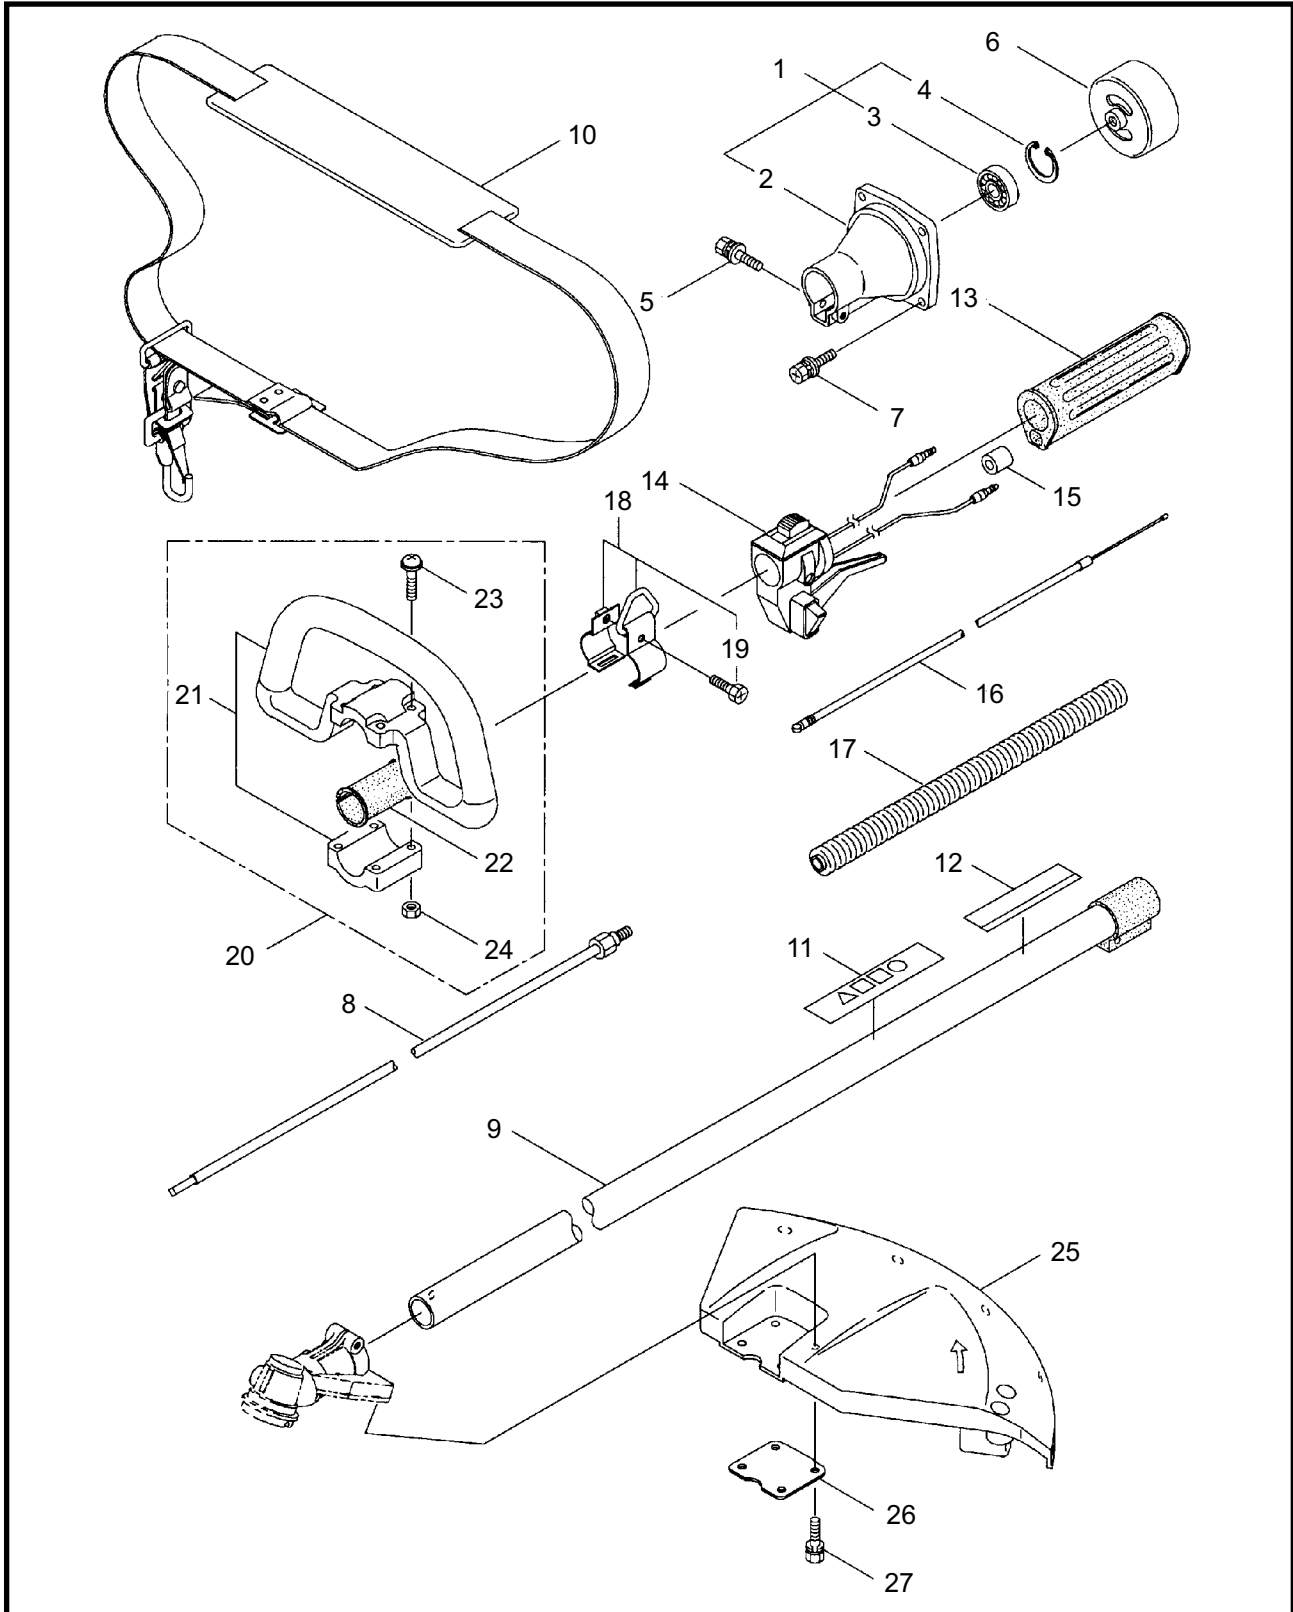

MAIN BODY

REF #	PART #	DESCRIPTION	Q'TY.	NOTES
1	221473	Clutch Case Ass'y	1	Incl. 2-4
2	221474	Clutch Case	1	
3	016405	Bearing	1	#6200ZZ
4	013825	Snap Ring	1	
5	096042	Bolt	1	M5x30
6	054677	Clutch Drum	1	
7	817002	Bolt	4	M5x20
8	221524	Driveshaft Ass'y	1	
9	225968	Driveshaft Tube	1	
10	220533	Hanging Strap Ass'y	1	
11	213750	Label	1	Caution
12	225245	Label	1	BC2259
13	215532	Shaft Grip	1	
14	221465	Throttle Trigger	1	
15	214083	Outer Guide	1	
16	223051	Throttle Cable	1	300L
17	223052	Plastic Tube	1	
18	054691	Hanging Bracket Ass'y	1	Incl. 19
19	089738	Bolt	1	M5x15
20	214224	Loop Handle Ass'y	1	Incl. 21-24
21	214982	Loop Handle	1	
22	213171	Packing	1	
23	222142	Screw	4	M5x28
24	081027	Nut	4	M5
25	223233	Safety Cover	1	
26	222899	Plate	1	
27	092579	Bolt	4	M5x12

4 ILLUSTRATED PARTS LIST
BC2259H

MAIN BODY

REF #	PART #	DESCRIPTION	Q'TY.	NOTES
1	221473	Clutch Case Ass'y	1	Incl. 2-4
2	221474	Clutch Case	1	
3	016405	Bearing	1	#6200ZZ
4	013825	Snap Ring	1	
5	096042	Bolt	1	M5x30
6	054677	Clutch Drum	2	
7	817002	Bolt	4	M5x20
8	221524	Driveshaft Ass'y	1	
9	224123	Driveshaft Tube	1	
10	210463	Hanging Strap Ass'y	1	
11	213750	Label	1	Caution
12	225253	Label	1	BC2259H
13	215532	Shaft Grip	1	
14	054691	Hanging Bracket Ass'y	1	Incl. 15
15	089738	Bolt	1	M5x15
16	215418	Bracket Ass'y	1	Incl. 17
17	092561	Bolt	6	M5x25
18	225225	Handle (A) Ass'y	1	Incl. 19,20
19	219362	Handle (A)	1	
20	218467	Handle Grip	1	
21	225227	Handle (B) Ass'y	1	incl. 22,23
22	219363	Handle (B)	1	
23	218468	Handle Grip	1	
24	225300	Throttle Trigger	1	
25	223233	Safety Cover	1	
26	222899	Plate	1	
27	092579	Bolt	4	M5x12