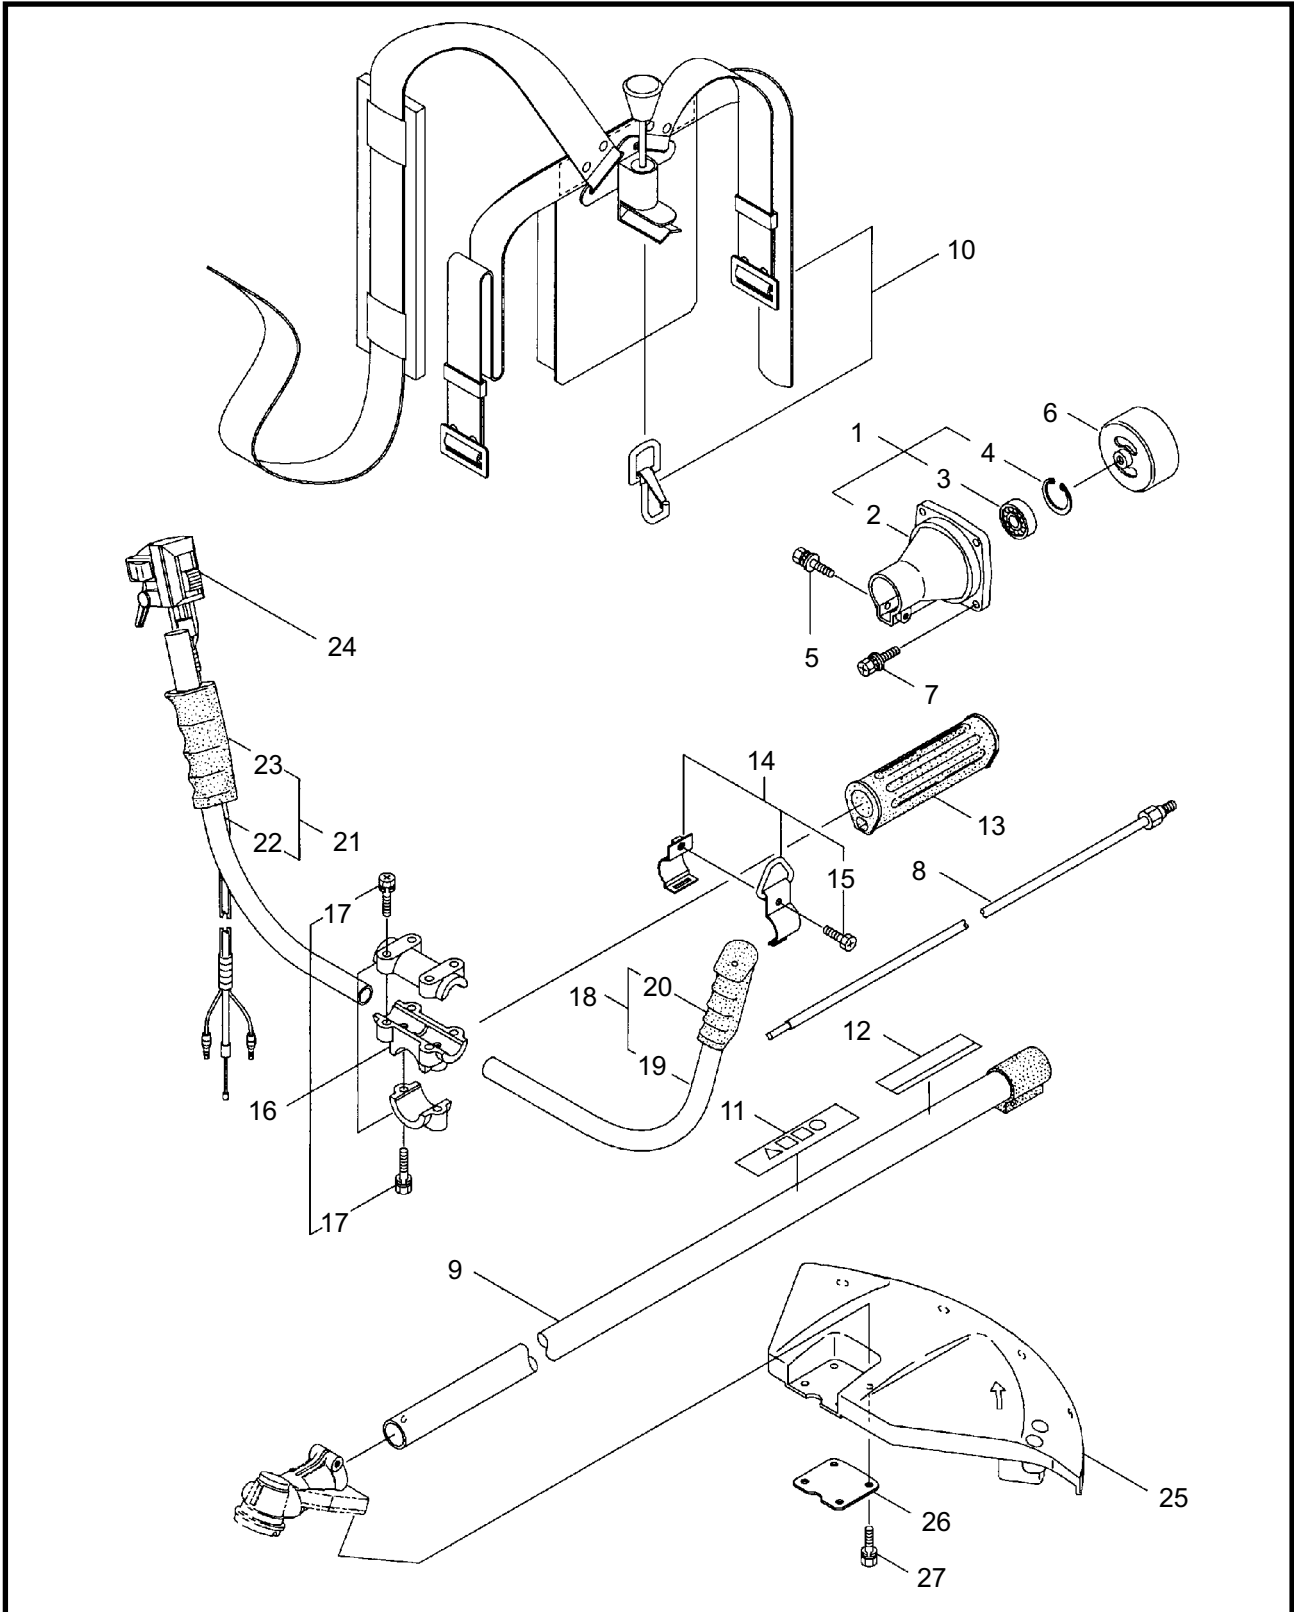

MAIN BODY

REF #	PART #	DESCRIPTION	Q'TY.	NOTES
1	221473	Clutch Case Ass'y	1	Incl. 2-4
2	221474	Clutch Case	1	
3	016405	Bearing	1	#6200ZZ
4	013825	Snap Ring	1	
5	096042	Bolt	1	M5x30
6	054677	Clutch Drum	1	
7	817002	Bolt	4	M5x20
8	221524	Driveshaft Ass'y	1	
9	225968	Driveshaft Tube	1	
10	220533	Hanging Strap Ass'y	1	
11	213750	Label	1	Caution
12	225245	Label	1	BC2259
13	215532	Shaft Grip	1	
14	221465	Throttle Trigger	1	
15	214083	Outer Guide	1	
16	223051	Throttle Cable	1	300L
17	223052	Plastic Tube	1	
18	054691	Hanging Bracket Ass'y	1	Incl. 19
19	089738	Bolt	1	M5x15
20	214224	Loop Handle Ass'y	1	Incl. 21-24
21	214982	Loop Handle	1	
22	213171	Packing	1	
23	222142	Screw	4	M5x28
24	081027	Nut	4	M5
25	223233	Safety Cover	1	
26	222899	Plate	1	
27	092579	Bolt	4	M5x12

4 ILLUSTRATED PARTS LIST
BC2259H

MAIN BODY

REF #	PART #	DESCRIPTION	Q'TY.	NOTES
1	221473	Clutch Case Ass'y	1	Incl. 2-4
2	221474	Clutch Case	1	
3	016405	Bearing	1	#6200ZZ
4	013825	Snap Ring	1	
5	096042	Bolt	1	M5x30
6	054677	Clutch Drum	2	
7	817002	Bolt	4	M5x20
8	221524	Driveshaft Ass'y	1	
9	224123	Driveshaft Tube	1	
10	210463	Hanging Strap Ass'y	1	
11	213750	Label	1	Caution
12	225253	Label	1	BC2259H
13	215532	Shaft Grip	1	
14	054691	Hanging Bracket Ass'y	1	Incl. 15
15	089738	Bolt	1	M5x15
16	215418	Bracket Ass'y	1	Incl. 17
17	092561	Bolt	6	M5x25
18	225225	Handle (A) Ass'y	1	Incl. 19,20
19	219362	Handle (A)	1	
20	218467	Handle Grip	1	
21	225227	Handle (B) Ass'y	1	incl. 22,23
22	219363	Handle (B)	1	
23	218468	Handle Grip	1	
24	225300	Throttle Trigger	1	
25	223233	Safety Cover	1	
26	222899	Plate	1	
27	092579	Bolt	4	M5x12