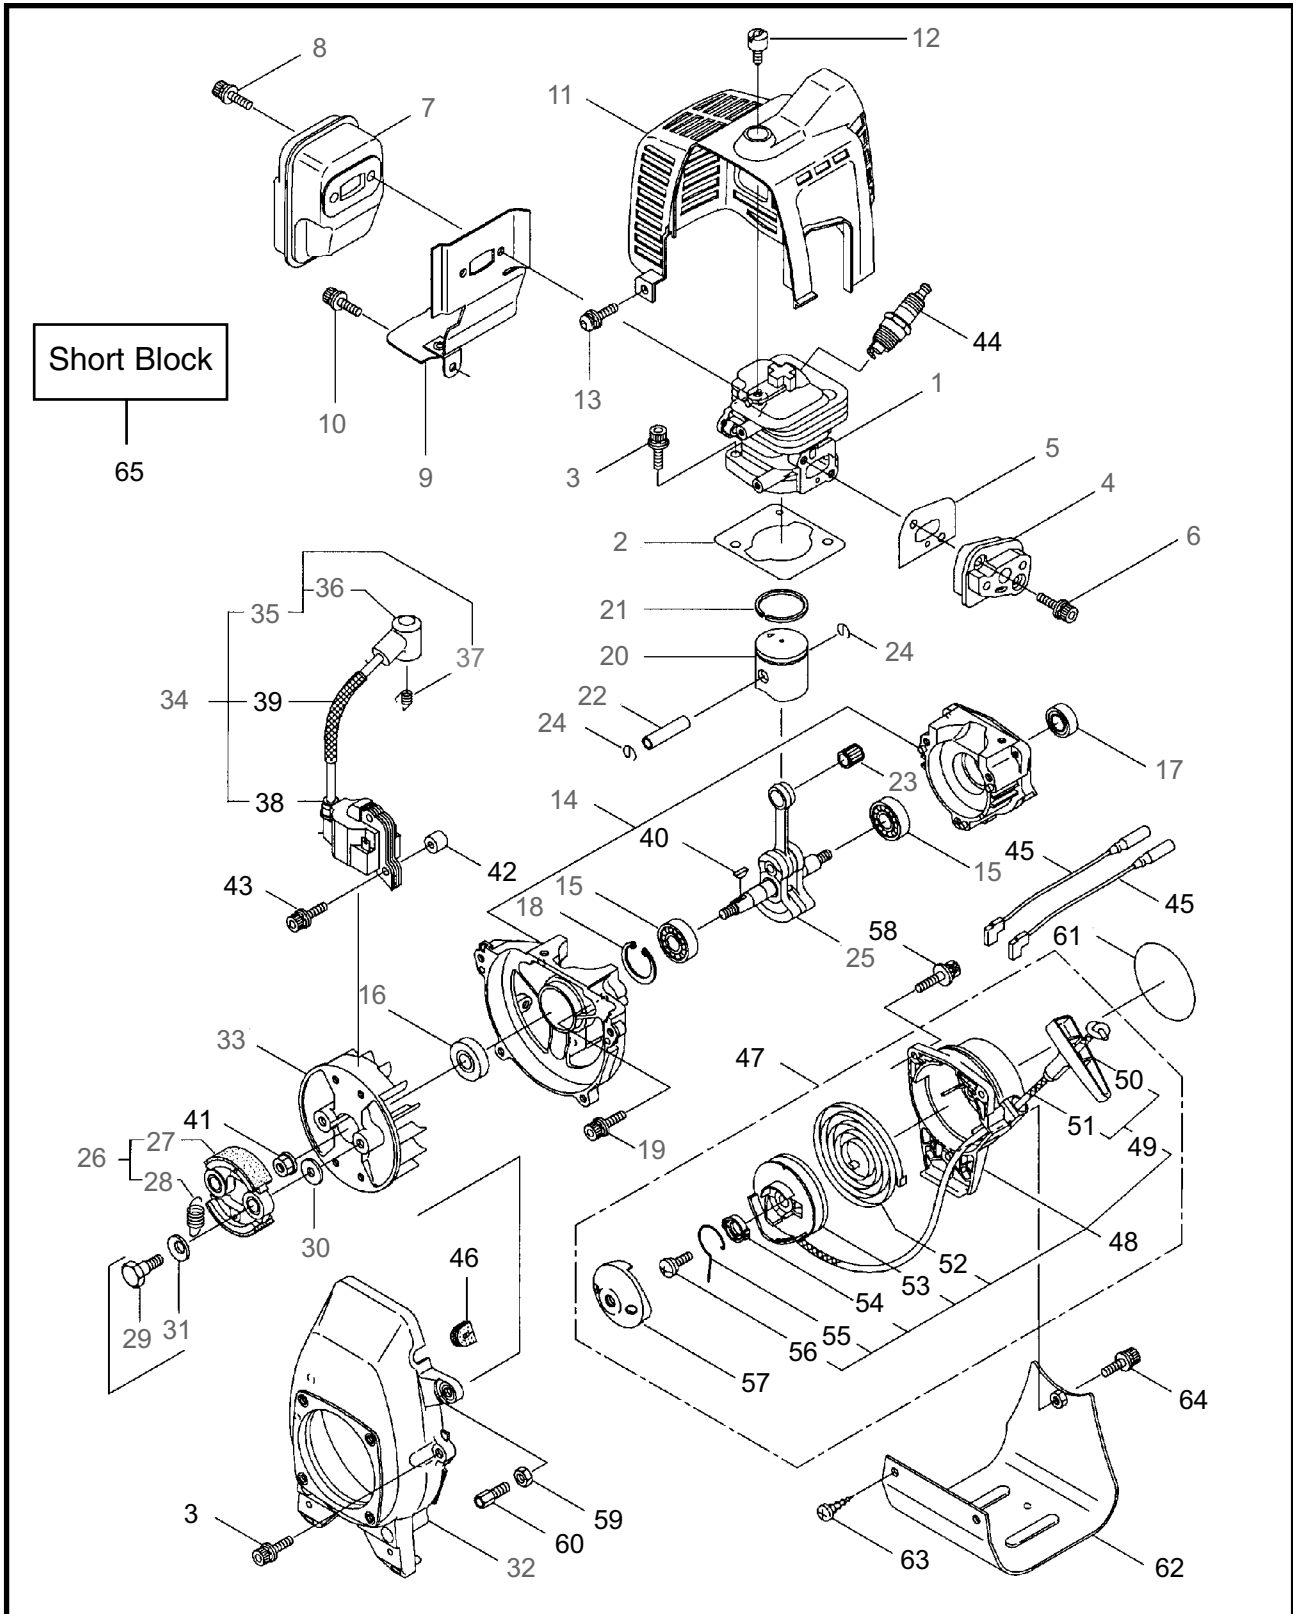

ENGINE

REF #	PART #	DESCRIPTION	Q'TY.	NOTES
38	261072	Cap	1	
39	269418	Insulator	1	
40	261076	Woodruff Key	1	
41	261417	Nut, Rotor	1	M8
42	261078	Spacer	2	
43	261256	Cap Screw	2	M4x25
44	261200	Spark Plug	1	NGK BPM6Y
45	267093	Wire, Lead	2	
46	261202	Grommet	1	
47	267096	Recoil Starter Ass'y	1	Incl. 50-57
48	267097	Recoil Ass'y	1	Incl. 50-57
49	267217	Rope Ass'y	1	Incl. 50,51
50	267219	Starter Grip	1	
51	267218	Starter Rope	1	
52	267214	Spiral Spring	1	
53	267212	Pulley	1	
54	267215	Collar	1	
55	267216	Swing Arm	1	
56	267213	Screw	1	
57	267098	Starter Pulley	1	
58	265726	Cap Screw	3	M4x16
59	261878	Nut	1	
60	265409	Adapter	1	
61	265728	Label	1	
62	268107	Stand	1	
63	268109	Screw	2	
64	265724	Cap Screw	1	M4x25
65	850879	Short Block