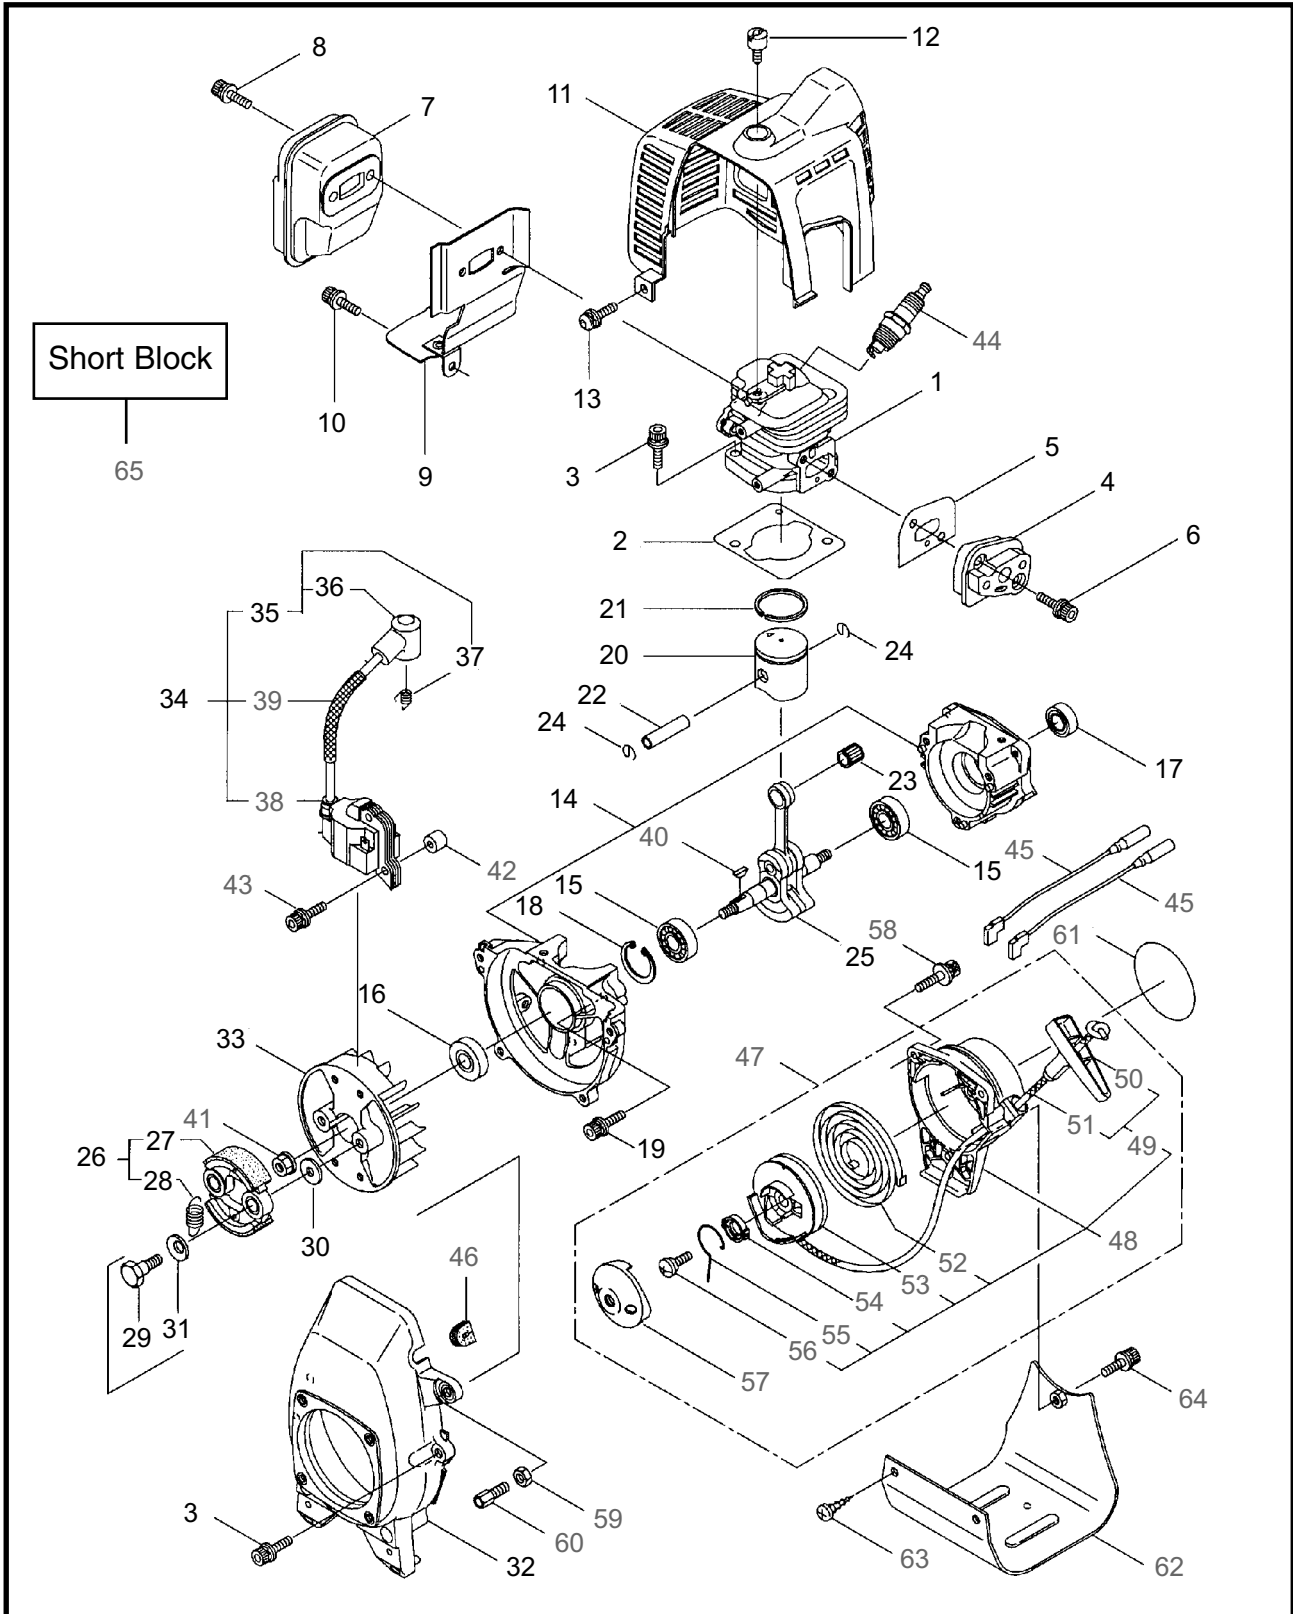

8 ILLUSTRATED PARTS LIST
BC2259/BCF2259H

ENGINE

REF #	PART #	DESCRIPTION	Q'TY.	NOTES
1	266249	Cylinder	1	New gasket required
2	267178	Gasket	1	
3	261250	Cap Screw	6	M5x20
4	265802	Insulator	1	New gasket required
5	267049	Gasket	1	
6	265924	Cap Screw	2	M5x25
7	267466	Muffler Comp.	1	
8	266264	Cap Screw	2	M5x50
9	267189	Gasket Comp.	1	
10	261607	Cap Screw	1	M5x16
11	267060	Top Cover Ass'y	1	
12	265742	Knob	1	
13	267177	Screw	1	M5x16
14	267063	Crankcase	1	
15	261491	Bearing	2	#6001C3
16	262198	Oil Seal	1	
17	261386	Oil Seal	1	
18	055185	Snap Ring	1	
19	261612	Cap Screw	3	M5x30
20	263569	Piston	1	
21	264891	Piston Ring	1	
22	261036	Piston Pin	1	
23	263957	Bearing, Needle	1	
24	261576	Clip, Piston	2	
25	267193	Crankshaft / Conn. Rod Ass'y	1	
26	268439	Clutch Ass'y	1	Incl. 27-31
27	264026	Clutch Shoe	2	(2) Required
28	264028	Spring, Clutch	1	
29	264505	Bolt	2	
30	261189	Washer	2	
31	261777	Wave Washer	2	
32	267080	Fan Cover	1	
33	268954	Rotor/Fan	1	
34	267173	Ignition Coil Ass'y	1	Incl. 35-39
35	267403	Spark Plug Wire Ass'y	1	Incl. 36,37
36	261074	Plug Boot	1	
37	261075	Connector	1