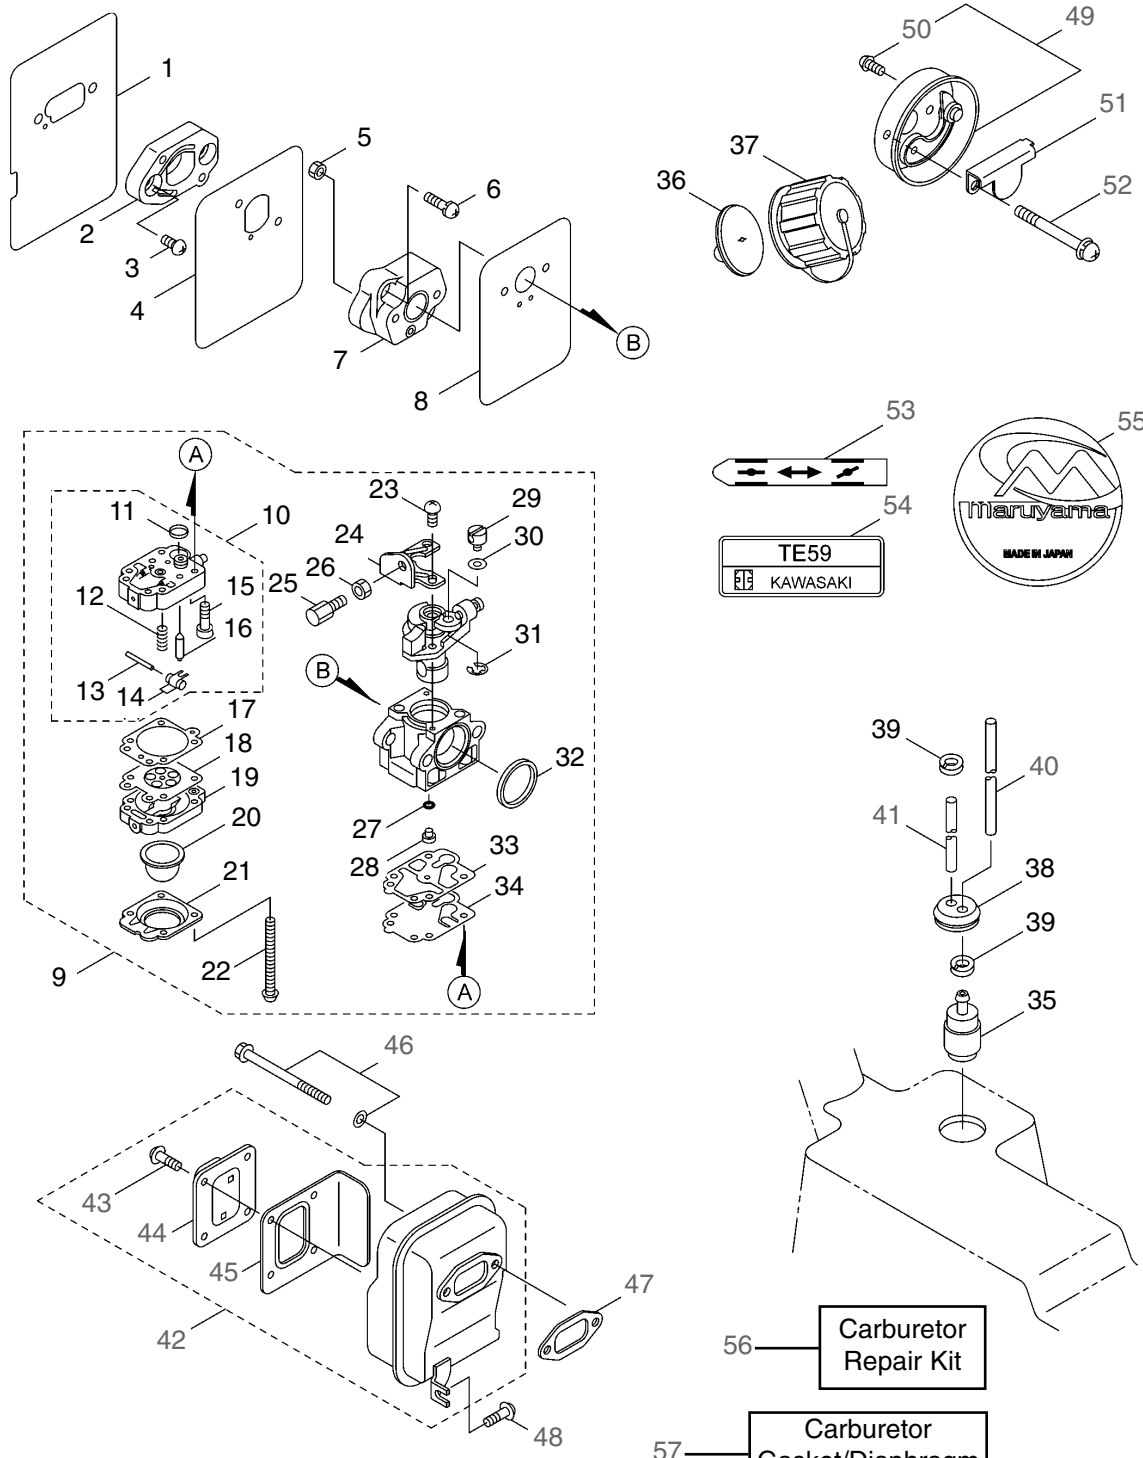

CARBURETOR

56 — Carburetor Repair Kit

57 — Carburetor Gasket/Diaphragm Kit

REF #	PART #	DESCRIPTION	Q'TY.	NOTES
1	627550	Gasket	1	
2	625867	Adapter	1	
3	625868	Screw	2	
4	628089	Gasket	1	
5	594598	Nut	2	
6	579565	Screw	2	
7	625866	Insulator	1	
8	634428	Gasket	1	
9	626822	Carburetor Ass'y	1	
10	626812	Body Ass'y	1	
11	624430	Filter	1	
12	624434	Spring	1	
13	624433	Pin	1	
14	624429	Lever	1	
15	624432	Screw	1	
16	624431	Float Valve	1	
17	262993	Gasket	1	
18	261873	Diaphragm	1	
19	598413	Body	1	
20	261874	Priming Pump	1	
21	598409	Primer Pump Cover	1	
22	262996	Screw	4	
23	577179	Screw	2	
24	624525	Bracket	1	
25	598418	Screw	1	
26	261878	Nut	1	
27	261871	O-Ring	1	
28	628092	Main Jet	1	#52
29	598415	Arm	1	
30	624532	Washer	1	
31	577175	Snap Ring	1	
32	624528	Packing	1	
33	577184	Gasket	1	
34	577185	Diaphragm	1	
35	625872	Fuel Filter	1	
36	630564	Valve	1	
37	625871	Cap Ass'y	1	
38	597949	Fuel Tank Grommet	1	
39	597948	Fuel Filter Clamp	2