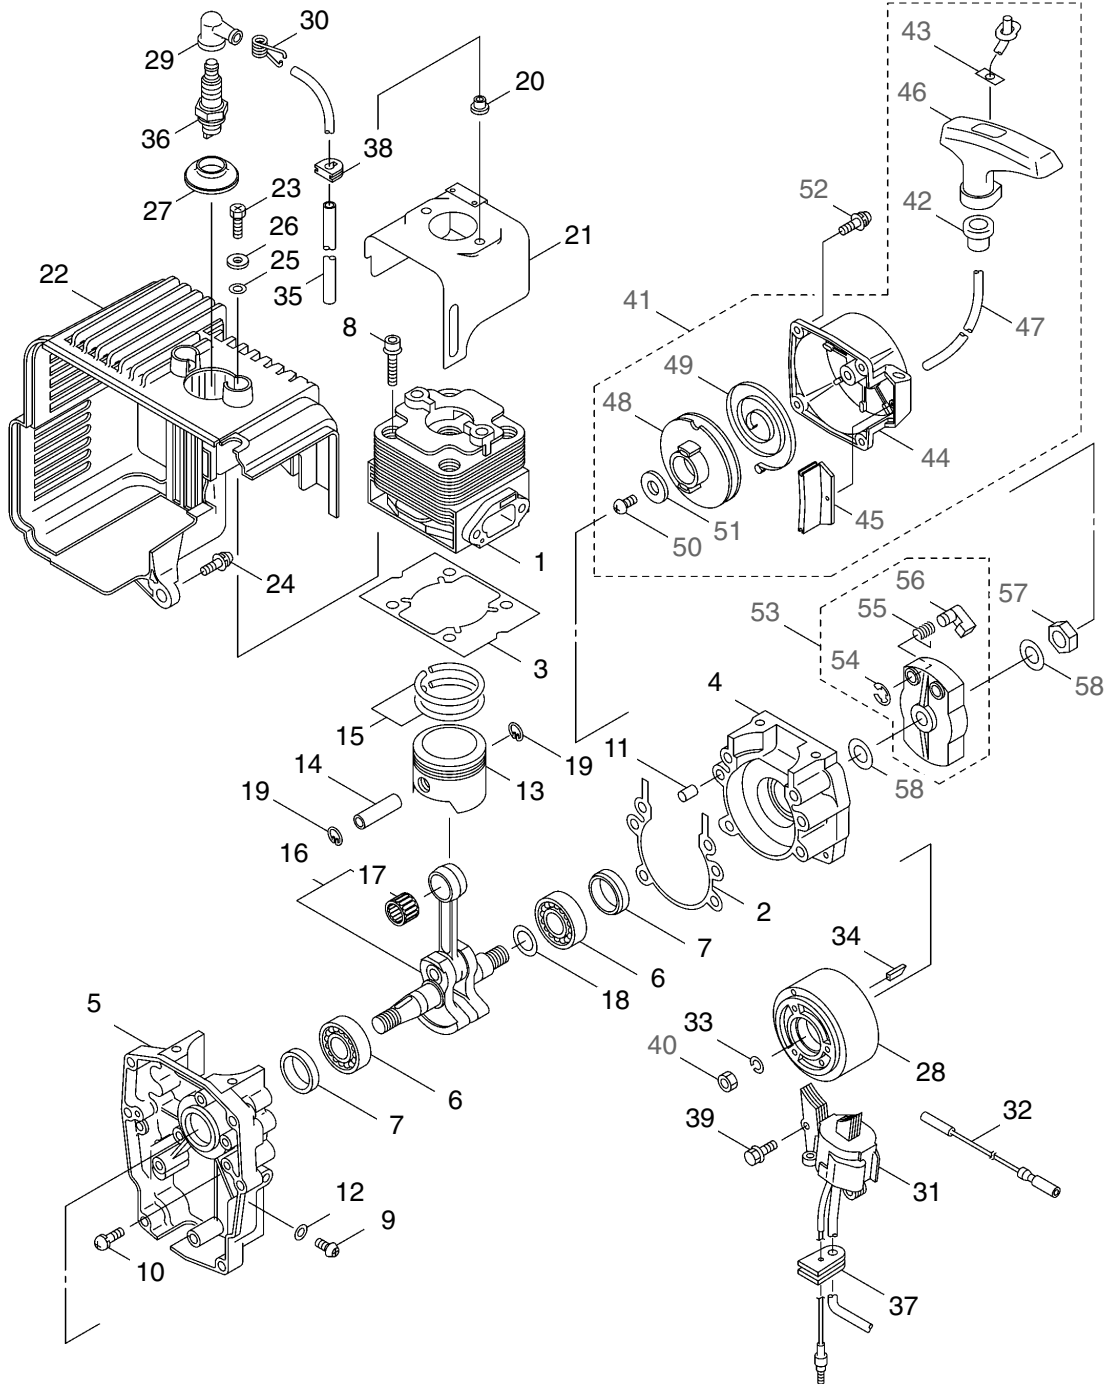

8 ILLUSTRATED PARTS LIST
BL6900HP

ENGINE

REF #	PART #	DESCRIPTION	Q'TY.	NOTES
1	637459	Cylinder	1	
2	998401	Gasket	1	
3	637460	Gasket	1	
4	998399	Crankcase	1	
5	998400	Crankcase	1	
6	620248	Ball Bearing	2	
7	071335	Oil Seal	2	
8	597284	Bolt	4	
9	944619	Screw	1	
10	599880	Screw	4	
11	943349	Dowel Pin	2	
12	943893	Gasket	1	
13	627497	Piston	1	
14	944769	Piston Pin	1	
15	627498	Piston Ring Set	1	
16	634426	Crankshaft Ass'y	1	Incl.17
17	943281	Needle Bearing	1	
18	573120	Shim	AR	t=0.20
18	573121	Shim	AR	t=0.40
18	573122	Shim	AR	t=0.60
18	573119	Shim	AR	t=0.10
19	943307	Snap Ring	2	
20	630053	Insulator	2	
21	634427	Shroud	1	
22	121763	Shroud	1	
23	573307	Bolt	2	
24	580184	Screw	1	
25	621123	Washer	2	
26	575415	Washer	2	
27	998412	Cover	1	
28	620250	Flywheel	1	
29	591532	Spark Plug Cap	1	
30	591533	Terminal	1	
31	597262	Ignition Coil Ass'y	1	
32	597263	Lead Wire	1	
33	943924	Washer	1	
34	998409	Key	1	
35	998411	Tube	1	
36	627409	Spark Plug	1	
37	597293	Grommet	1	
38	634348	Grommet	1	
39	943457	Bolt	2