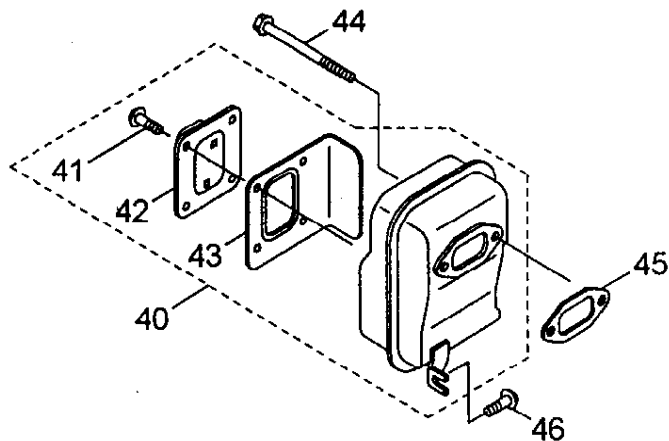

CARBURETOR AND MUFFLER

CARBURETOR AND MUFFLER

Ref No.	Part No.	Description	Q'ty	Notes
1	627550	Gasket	1	
2	625867	Adapter	1	
3	625868	Screw	2	
4	628089	Gasket	1	
5	594598	Nut	2	
6	579565	Screw	2	
7	625866	Insulator	1	
8	634428	Gasket	1	
9	634429	Carburetor Assy	1	INCL 10-34
10	626822	Body Assy	1	INCL 11-16
11	624430	Filter	1	
12	624434	Spring	1	
13	624433	Pin	1	
14	624429	Lever	1	
15	624432	Screw	1	
16	624431	Float Valve	1	
17	262993	Gasket	1	
18	261873	Diaphragm	1	
19	598413	Body	1	
20	577191	Priming Pump	1	
21	598409	Primer Pump Cover	1	
22	598417	Screw	4	
23	577179	Screw	2	
24	624525	Bracket	1	
25	598418	Screw	1	
26	624530	Nut	1	
27	577182	O-Ring	1	
28	628092	Main Jet	1	#52
29	598415	Arm	1	
30	624532	Washer	1	
31	577175	Snap Ring	1	
32	624528	Packing	1	
33	577184	Gasket	1	
34	577185	Diaphragm	1	
35	625872	Fuel Filter	1	
36	597949	Grommet	1	
37	597948	Clamp	2	
38	625873	Tube	1	3X5X250L
39	625874	Tube	1	3X6X130L
40	634431	Muffler Assy	1	INCL 41-43
41	634366	Screw	4	
42	634430	Spark Arrester	1	
43	634360	Gasket	1	
44	634368	Bolt	2	
45	584743	Muffler Gasket	1	
46	943276	Screw	1	
47	626902	Air Filter Case Assy	1	INCL 48
48	628550	Screw	1	
49	626814	Baffle	1	
50	628095	Screw	2	
51	598438	Label	1	
52	627554	Label	1	
53	634432	Label	1