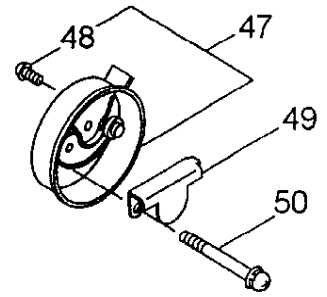

CARBURETOR AND MUFFLER

CARBURETOR AND MUFFLER

Ref No.	Part No.	Description	Q'ty	Notes
1	627550	Gasket	1	
2	625867	Adapter	1	
3	625868	Screw	2	
4	628089	Gasket	1	
5	594598	Nut	2	
6	579565	Screw	2	
7	625866	Insulator	1	
8	634428	Gasket	1	
9	634429	Carburetor Assy	1	INCL 10-34
10	626822	Body Assy	1	INCL 11-16
11	624430	Filter	1	
12	624434	Spring	1	
13	624433	Pin	1	
14	624429	Lever	1	
15	624432	Screw	1	
16	624431	Float Valve	1	
17	262993	Gasket	1	
18	261873	Diaphragm	1	
19	598413	Body	1	
20	577191	Priming Pump	1	
21	598409	Primer Pump Cover	1	
22	598417	Screw	4	
23	577179	Screw	2	
24	624525	Bracket	1	
25	598418	Screw	1	
26	624530	Nut	1	
27	577182	O-Ring	1	
28	628092	Main Jet	1	#52
29	598415	Arm	1	
30	624532	Washer	1	
31	577175	Snap Ring	1	
32	624528	Packing	1	
33	577184	Gasket	1	
34	577185	Diaphragm	1	
35	625872	Fuel Filter	1	
36	597949	Grommet	1	
37	597948	Clamp	2	
38	625873	Tube	1	3X5X250L
39	625874	Tube	1	3X6X130L
40	634431	Muffler Assy	1	INCL 41-43
41	634366	Screw	4	
42	634430	Spark Arrester	1	
43	634360	Gasket	1	
44	634368	Bolt	2	
45	584743	Muffler Gasket	1	
46	943276	Screw	1	
47	626902	Air Filter Case Assy	1	INCL 48
48	628550	Screw	1	
49	626814	Baffle	1	
50	628095	Screw	2	
51	598438	Label	1	
52	627554	Label	1	
53	634432	Label	1