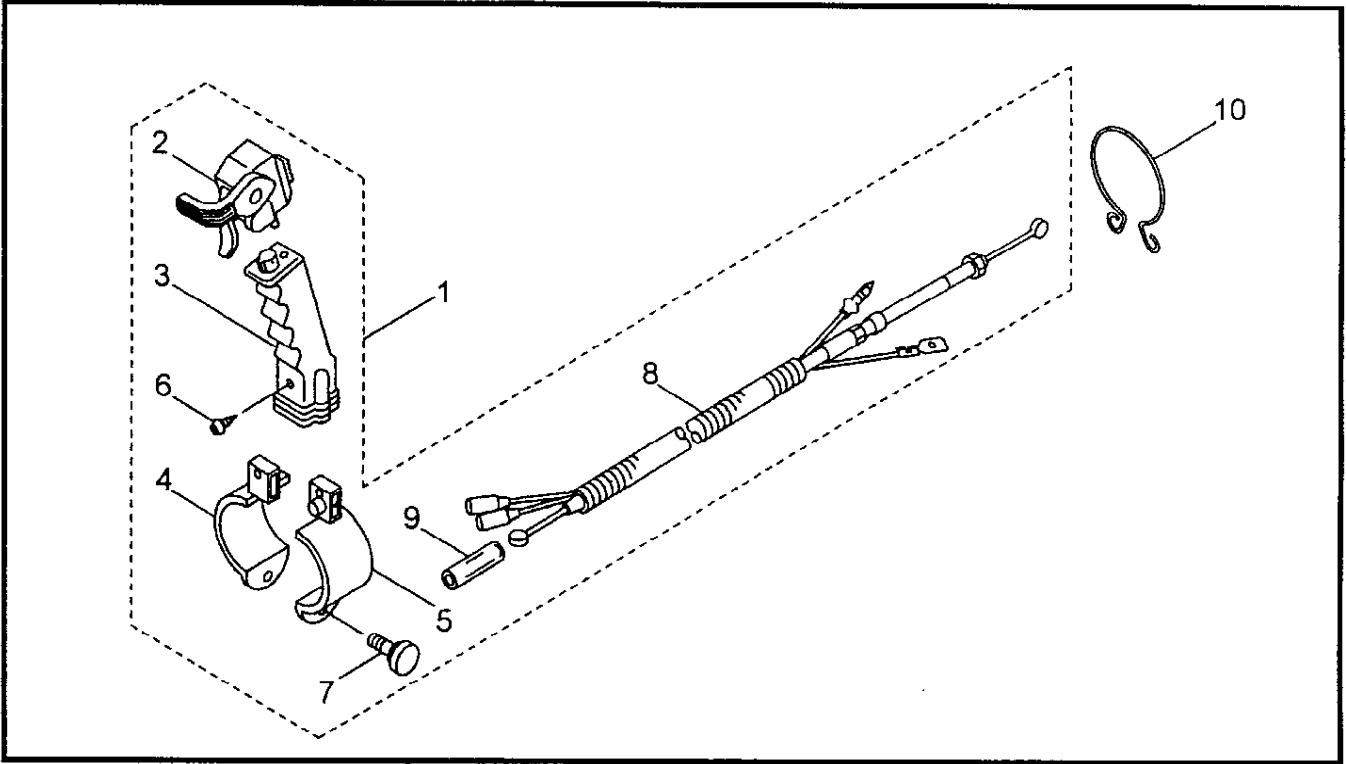

# BL6500SP THROTTLE

Ref No.	Part No.	Description	Q'ty	Notes
1	121756	Throttle Assy	1	INCL 2-9
2	116049	Throttle Assy	1	
3	118811	Grip	1	
4	118813	Band	1	
5	118814	Band	1	
6	120319	Tapping Screw	2	M5X18
7	117488	Knob Bolt	1	M6X30
8	121634	Throttle Cable Assy	1	
9	121427	Tube	1	
10	119173	Clamp	1	

# BL6500HA THROTTLE

Ref No.	Part No.	Description	Q'ty	Notes
1	117622	Throttle Lever	1	INCL. 2-17
2	107126	Arm	1	
3	107127	Lever	1	
4	107221	Spring	1	
5	106498	Valve Ball	1	
6	107129	Stay	1	
7	019001	Tapping Screw	2	M4x10
8	081457	Screw	1	M6x25
9	012502	Spring Washer	1	M6
10	012488	Washer	1	M6
11	107136	Collar	1	
12	081031	Nut	1	M6
13	115605	Flange	1	
14	115612	Knob Bolt	1	M8x35
15	107581	Nylon Nut	1	M8
16	065842	Cotter Pin	1	2x15L
17	117623	Switch	1	
18	081456	Screw	4	M6x20
19	013754	Washer	8	M6
20	112509	Nut	4	M6
21	117603	Plate	1	
22	119411	Throttle Cable Ass'y	1	
23	108954	Band	1	