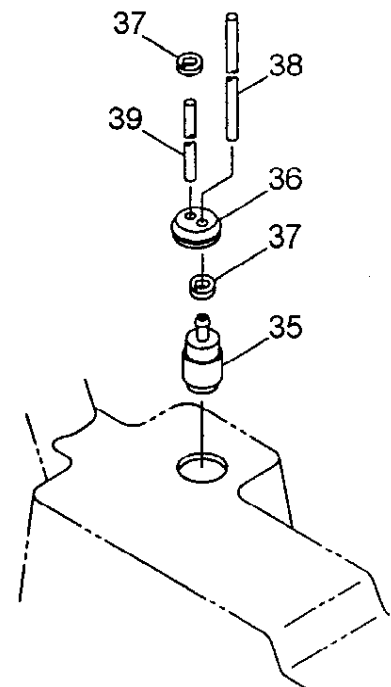

CARBURETOR AND MUFFLER

CARBURETOR AND MUFFLER

Ref No.	Part No.	Description	Q'ty	Notes
1	627550	Gasket	1	
2	625867	Adapter	1	
3	625868	Screw	2	
4	628089	Gasket	1	
5	594598	Nut	2	
6	579565	Screw	2	
7	625866	Insulator	1	
8	634428	Gasket	1	
9	634429	Carburetor Assy	1	INCL 10-34
10	626822	Body Assy	1	INCL 11-16
11	624430	Filter	1	
12	624434	Spring	1	
13	624433	Pin	1	
14	624429	Lever	1	
15	624432	Screw	1	
16	624431	Float Valve	1	
17	262993	Gasket	1	
18	261873	Diaphragm	1	
19	598413	Body	1	
20	577191	Priming Pump	1	
21	598409	Primer Pump Cover	1	
22	598417	Screw	4	
23	577179	Screw	2	
24	624525	Bracket	1	
25	598418	Screw	1	
26	624530	Nut	1	
27	577182	O-Ring	1	
28	628092	Main Jet	1	#52
29	598415	Arm	1	
30	624532	Washer	1	
31	577175	Snap Ring	1	
32	624528	Packing	1	
33	577184	Gasket	1	
34	577185	Diaphragm	1	
35	625872	Fuel Filter	1	
36	597949	Grommet	1	
37	597948	Clamp	2	
38	625873	Tube	1	3X5X250L
39	625874	Tube	1	3X6X130L
40	634431	Muffler Assy	1	INCL 41-43
41	634366	Screw	4	
42	634430	Spark Arrester	1	
43	634360	Gasket	1	
44	634368	Bolt	2	
45	584743	Muffler Gasket	1	
46	943276	Screw	1	
47	626902	Air Filter Case Assy	1	INCL 48
48	628550	Screw	1	
49	626814	Baffle	1	
50	628095	Screw	2	
51	598438	Label	1	
52	627554	Label	1	
53	634432	Label	1