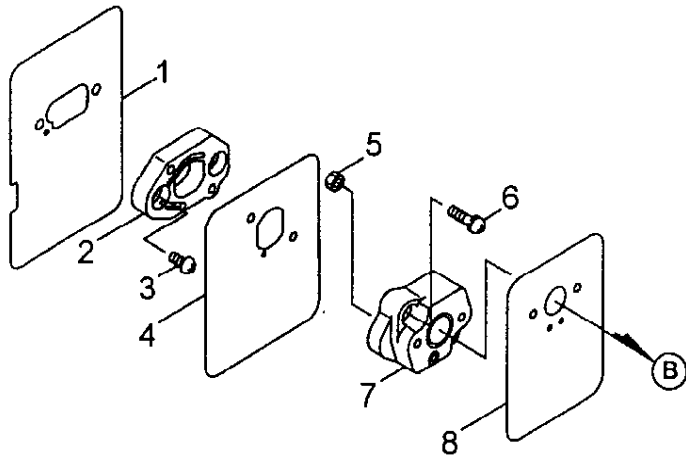

CARBURETOR AND MUFFLER

CARBURETOR AND MUFFLER

Ref No.	Part No.	Description	Q'ty	Notes
1	627550	Gasket	1	
2	625867	Adapter	1	
3	625868	Screw	2	
4	628089	Gasket	1	
5	594598	Nut	2	
6	579565	Screw	2	
7	625866	Insulator	1	
8	634428	Gasket	1	
9	634429	Carburetor Assy	1	INCL 10-34
10	626822	Body Assy	1	INCL 11-16
11	624430	Filter	1	
12	624434	Spring	1	
13	624433	Pin	1	
14	624429	Lever	1	
15	624432	Screw	1	
16	624431	Float Valve	1	
17	262993	Gasket	1	
18	261873	Diaphragm	1	
19	598413	Body	1	
20	577191	Priming Pump	1	
21	598409	Primer Pump Cover	1	
22	598417	Screw	4	
23	577179	Screw	2	
24	624525	Bracket	1	
25	598418	Screw	1	
26	624530	Nut	1	
27	577182	O-Ring	1	
28	628092	Main Jet	1	#52
29	598415	Arm	1	
30	624532	Washer	1	
31	577175	Snap Ring	1	
32	624528	Packing	1	
33	577184	Gasket	1	
34	577185	Diaphragm	1	
35	625872	Fuel Filter	1	
36	597949	Grommet	1	
37	597948	Clamp	2	
38	625873	Tube	1	3X5X250L
39	625874	Tube	1	3X6X130L
40	634431	Muffler Assy	1	INCL 41-43
41	634366	Screw	4	
42	634430	Spark Arrester	1	
43	634360	Gasket	1	
44	634368	Bolt	2	
45	584743	Muffler Gasket	1	
46	943276	Screw	1	
47	626902	Air Filter Case Assy	1	INCL 48
48	628550	Screw	1	
49	626814	Baffle	1	
50	628095	Screw	2	
51	598438	Label	1	
52	627554	Label	1	
53	634432	Label	1