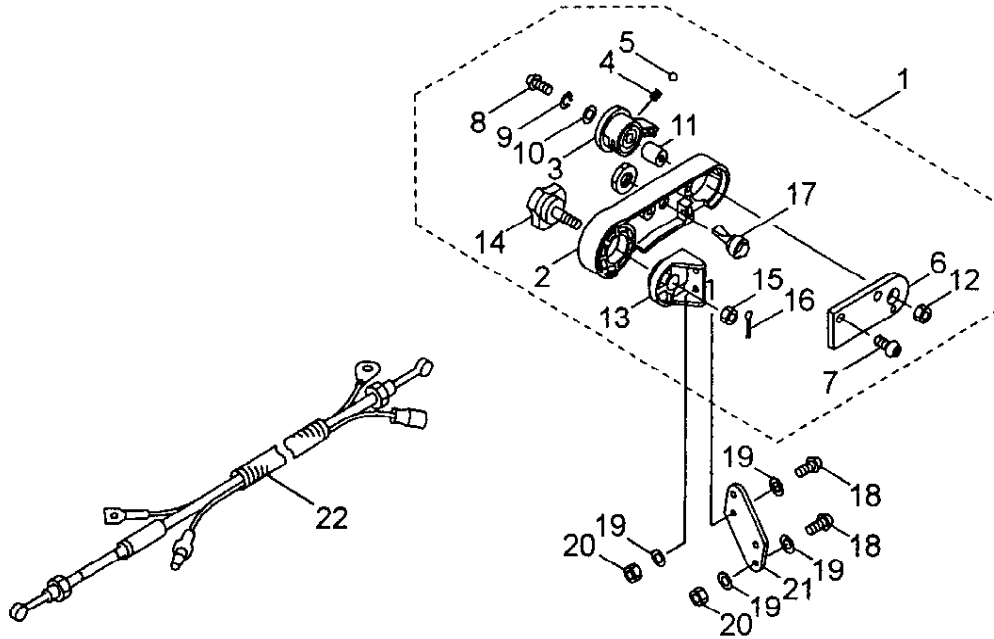

# BL6500SP THROTTLE

Ref No.	Part No.	Description	Q'ty	Notes
1	121756	Throttle Assy	1	INCL 2-9
2	116049	Throttle Assy	1	
3	118811	Grip	1	
4	118813	Band	1	
5	118814	Band	1	
6	120319	Tapping Screw	2	M5X18
7	117488	Knob Bolt	1	M6X30
8	121634	Throttle Cable Assy	1	
9	121427	Tube	1	
10	119173	Clamp	1	

# BL6500HA THROTTLE

Ref No.	Part No.	Description	Q'ty	Notes
1	117622	Throttle Lever	1	INCL. 2-17
2	107126	Arm	1	
3	107127	Lever	1	
4	107221	Spring	1	
5	106498	Valve Ball	1	
6	107129	Stay	1	
7	019001	Tapping Screw	2	M4x10
8	081457	Screw	1	M6x25
9	012502	Spring Washer	1	M6
10	012488	Washer	1	M6
11	107136	Collar	1	
12	081031	Nut	1	M6
13	115605	Flange	1	
14	115612	Knob Bolt	1	M8x35
15	107581	Nylon Nut	1	M8
16	065842	Cotter Pin	1	2x15L
17	117623	Switch	1	
18	081456	Screw	4	M6x20
19	013754	Washer	8	M6
20	112509	Nut	4	M6
21	117603	Plate	1	
22	119411	Throttle Cable Ass'y	1	
23	108954	Band	1	