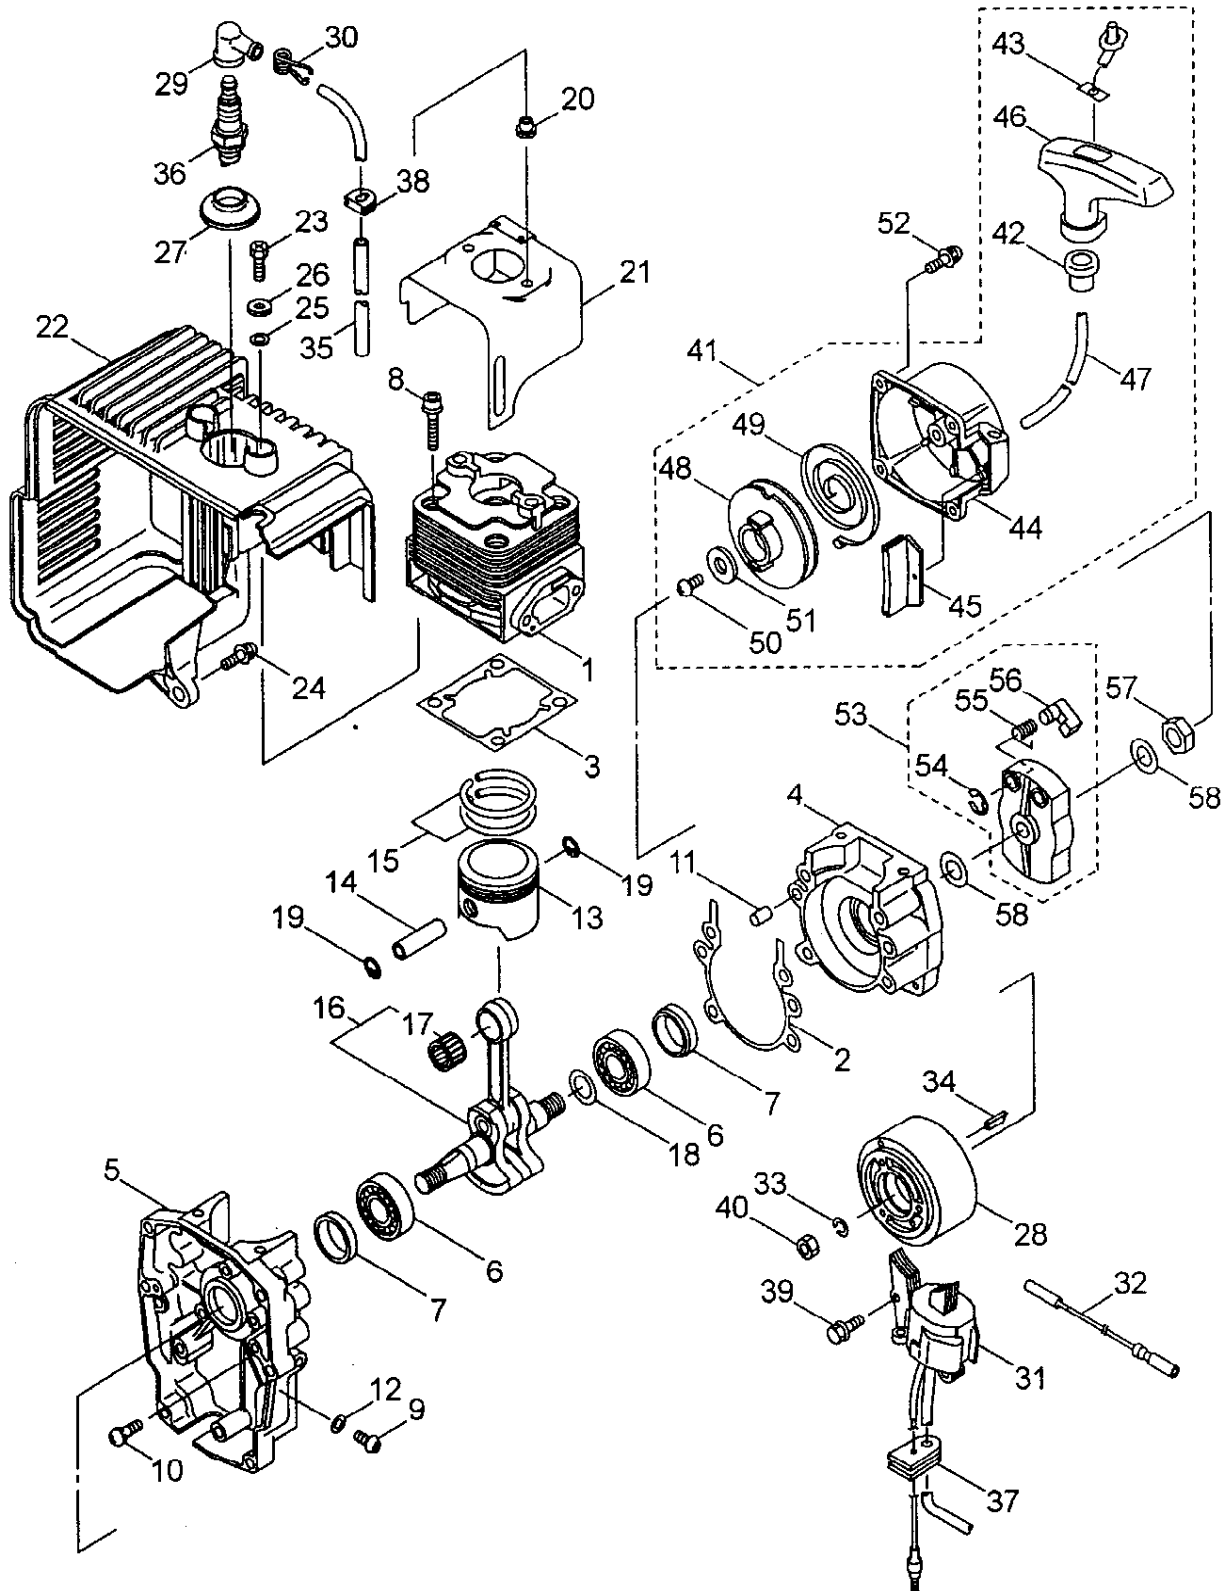

ENGINE

ENGINE

Ref No.	Part No.	Description	Q'ty	Notes
1	634425	Cylinder	1	
2	998401	Gasket	1	
3	627496	Gasket	1	
4	998399	Crankcase	1	
5	998400	Crankcase	1	
6	620248	Ball Bearing	2	
7	071335	Oil Seal	2	
8	597284	Bolt	4	
9	944619	Screw	1	
10	599880	Screw	4	
11	943349	Dowel Pin	2	
12	943893	Gasket	1	
13	627497	Piston	1	
14	944769	Piston Pin	1	
15	627498	Piston Ring Set	1	
16	634426	Crankshaft Assy	1	INCL 17
17	597289	Needle Bearing	1	
18	573120	Shim	AR	t=0.20
18	573121	Shim	AR	t=0.40
18	573122	Shim	AR	t=0.60
18	573119	Shim	AR	t=0.10
19	943307	Snap Ring	2	
20	630053	Insulator	2	
21	634427	Shroud	1	
22	121763	Shroud	1	
23	573307	Bolt	2	
24	580184	Screw	1	
25	621123	Washer	2	
26	575415	Washer	2	
27	998412	Cover	1	
28	620250	Flywheel	1	
29	591532	Spark Plug Cap	1	
30	591533	Terminal	1	
31	597262	Ignition Coil	1	
32	597263	Lead Wire	1	
33	943924	Washer	1	
34	998409	Key	1	
35	998411	Tube	1	6X7.4X300L
36	627409	Spark Plug	1	BPMR7A
37	597293	Grommet	1	
38	634348	Grommet	1	
39	943457	Bolt	2	
40	998410	Nut	1	
41	998413	Recoil Starter Assy	1	INCL 42-51
42	998438	Rope Guide	1	
43	944502	Washer	1	
44	998439	Recoil Case	1	
45	998440	Shield	1	
46	998437	Grip	1	
47	998436	Rope	1	3.8X1150L
48	998434	Recoil Reel	1	
49	998435	Spring	1	
50	944801	Screw	1	

Ref No.	Part No.	Description	Q'ty	Notes
51	998433	Washer	1	
52	624845	Screw	4	M4X16
53	998414	Starter Pawl Assy	1	INCL 54-56
54	944226	E-Ring	1	
55	579573	Return Spring	1	
56	572938	Pawl	1	
57	998417	Nut	1	
58	071344	Washer	2