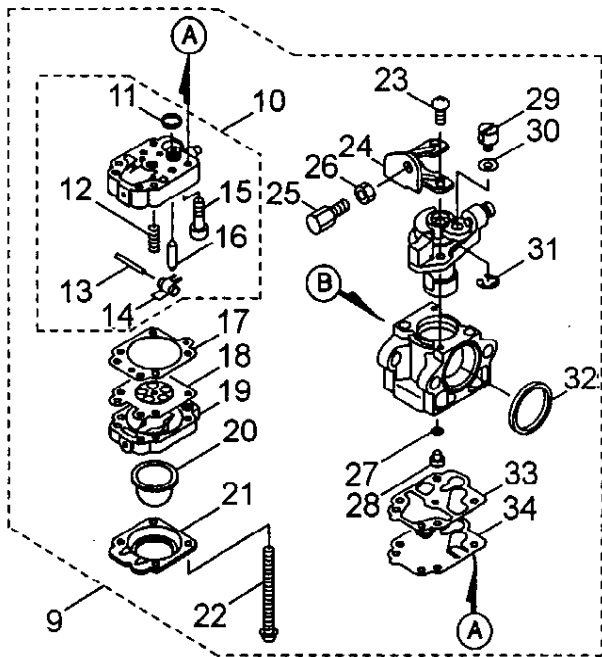

CARBURETOR AND MUFFLER

CARBURETOR AND MUFFLER

Ref No.	Part No.	Description	Q'ty	Notes
1	627550	Gasket	1	
2	625867	Adapter	1	
3	625868	Screw	2	
4	628089	Gasket	1	
5	594598	Nut	2	
6	579565	Screw	2	
7	625866	Insulator	1	
8	634428	Gasket	1	
9	634429	Carburetor Assy	1	INCL 10-34
10	626822	Body Assy	1	INCL 11-16
11	624430	Filter	1	
12	624434	Spring	1	
13	624433	Pin	1	
14	624429	Lever	1	
15	624432	Screw	1	
16	624431	Float Valve	1	
17	262993	Gasket	1	
18	261873	Diaphragm	1	
19	598413	Body	1	
20	577191	Priming Pump	1	
21	598409	Primer Pump Cover	1	
22	598417	Screw	4	
23	577179	Screw	2	
24	624525	Bracket	1	
25	598418	Screw	1	
26	624530	Nut	1	
27	577182	O-Ring	1	
28	628092	Main Jet	1	#52
29	598415	Arm	1	
30	624532	Washer	1	
31	577175	Snap Ring	1	
32	624528	Packing	1	
33	577184	Gasket	1	
34	577185	Diaphragm	1	
35	625872	Fuel Filter	1	
36	597949	Grommet	1	
37	597948	Clamp	2	
38	625873	Tube	1	3X5X250L
39	625874	Tube	1	3X6X130L
40	634431	Muffler Assy	1	INCL 41-43
41	634366	Screw	4	
42	634430	Spark Arrester	1	
43	634360	Gasket	1	
44	634368	Bolt	2	
45	584743	Muffler Gasket	1	
46	943276	Screw	1	
47	626902	Air Filter Case Assy	1	INCL 48
48	628550	Screw	1	
49	626814	Baffle	1	
50	628095	Screw	2	
51	598438	Label	1	
52	627554	Label	1	
53	634432	Label	1