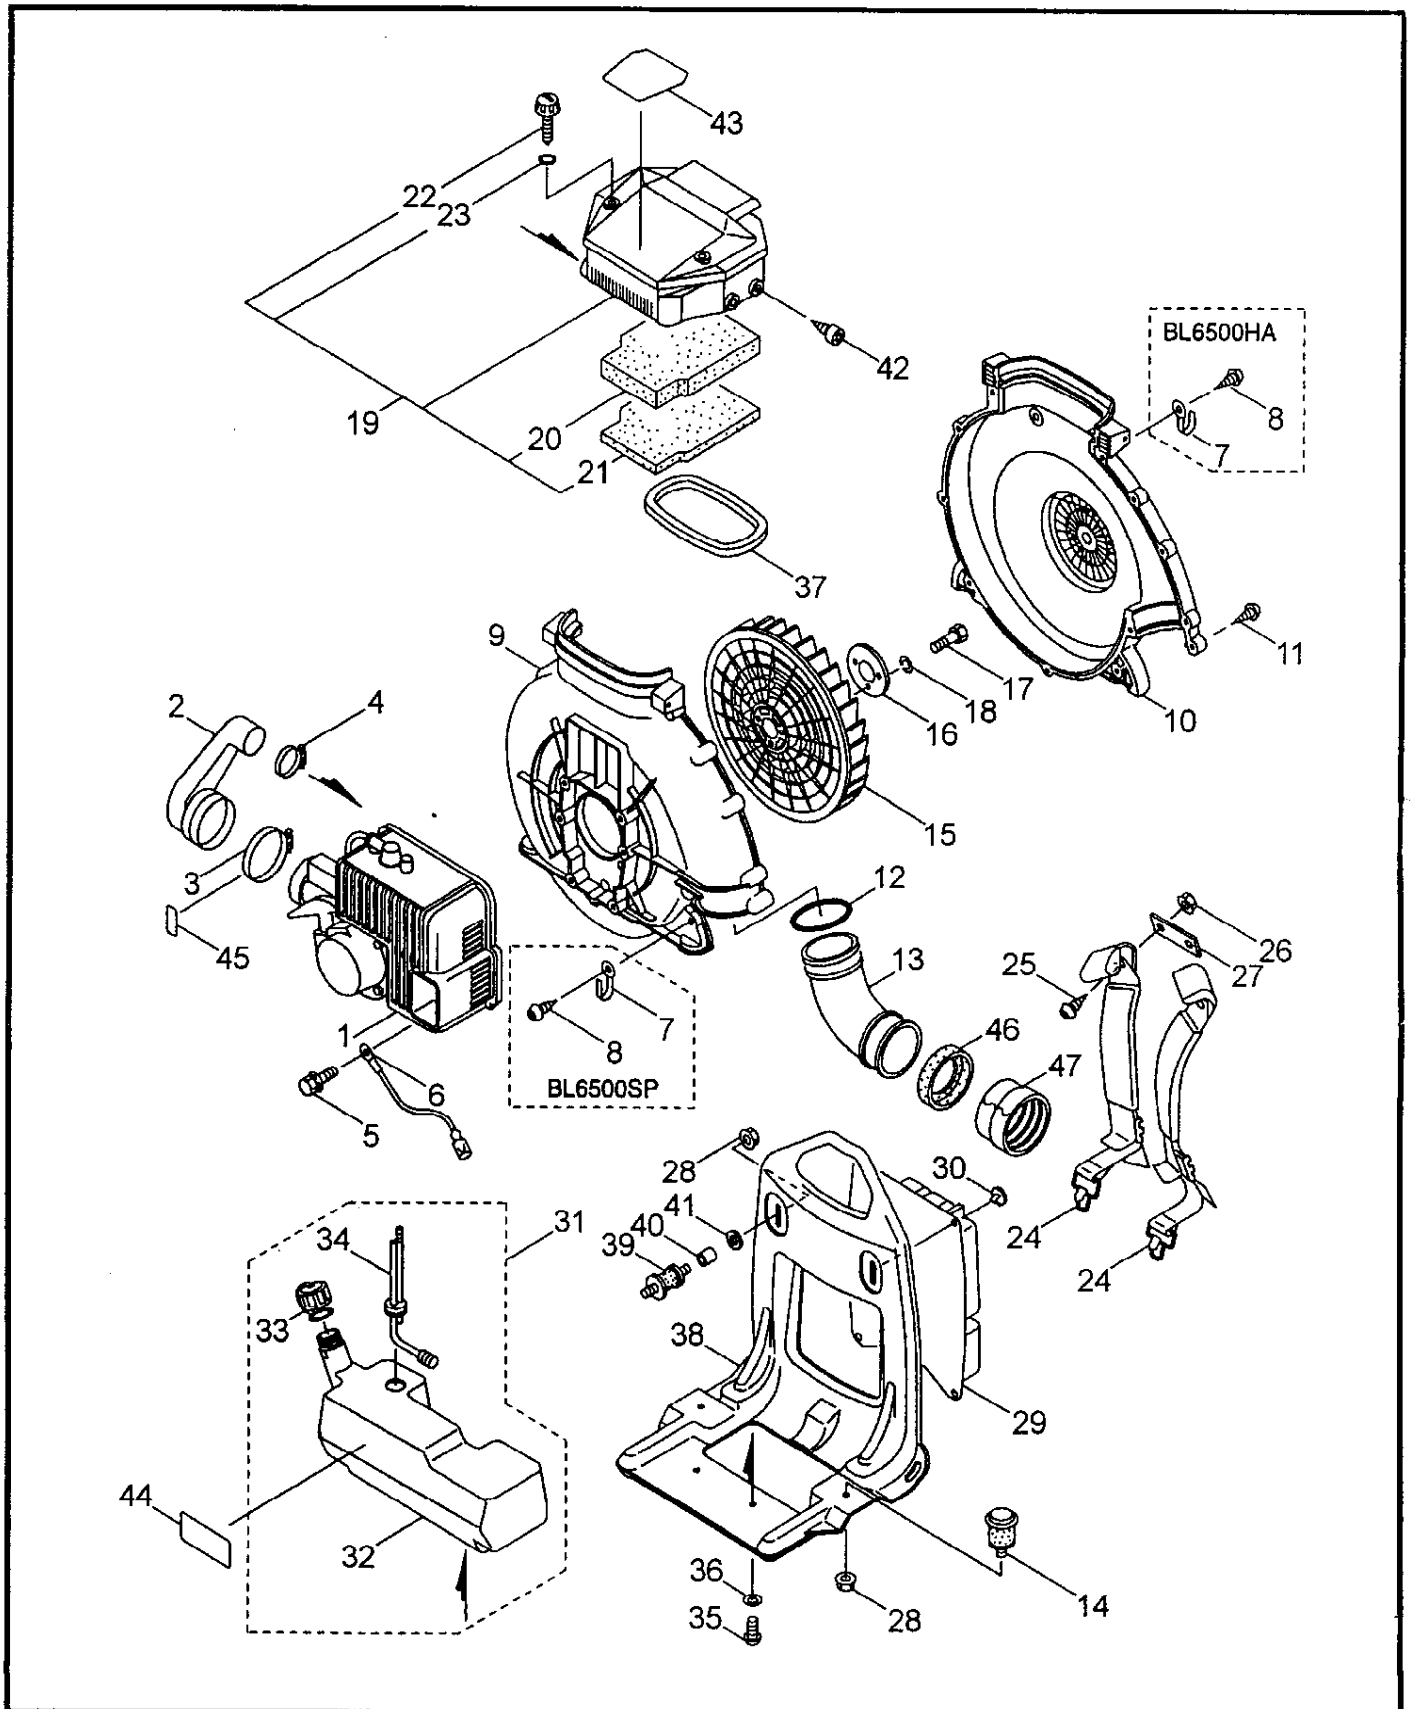

BL6500SP & BL6500HA MAIN BODY

BL6500SP & BL6500HA MAIN BODY

Ref No.	Part No.	Description	Q'ty	Notes
1	121763	Shroud	1	
2	119616	Inlet Pipe	1	
3	119685	Band	1	#55~70
4	119684	Band	1	#30~40
5	092544	Bolt	6	M6X30
6	108634	Earth Cord	1	
7	103550	Clamp	1	
8	082697	Tapping Screw	1	M5X10
9	121706	Fan Case(E)	1	
10	121707	Fan Case(S)	1	
11	118530	Tapping Screw	12	M5X25
12	018236	O-Ring	1	V85
13	115243	Pipe	1	
14	120615	Buffer	2	
15	118724	Fan	1	
16	118248	Plate	1	
17	119558	Bolt	3	M6X40-7T
18	012502	Spring Washer	3	M6
19	119364	Air Cleaner Assy	1	INCL 20~23
20	119664	Element	1	
21	119665	Felt	1	
22	114463	Knob	2	
23	014187	O-Ring	2	P4
24	120625	Knapsack Band	2	
25	083445	Screw	2	M6X16
26	550132	Nut	2	M6
27	120614	Band	1	
28	109704	Nut	4	M6
29	119177	Cushion Pad	1	
30	840543	Pad Retainer	4	#7
31	119388	Fuel Tank Assy	1	INCL 32~34
32	120154	Fuel Tank	1	
33	119390	Fuel Cap Assy	1	INCL 48
34	119391	Filter Assy	1	
35	081414	Screw	2	M5X14
36	015479	Washer	2	5.3X16X1.6
37	120536	Packing	1	
38	119174	Knapsack Frame	1	
39	026223	Buffer	2	
40	120616	Collar	2	
41	120617	Packing	2	
42	120077	Tapping Screw	4	M6X14
43	121764	Label	1	BL6500SP
43	121782	Label	1	BL6500HA
44	121132	Label	1	
45	119613	Label	1	CHOKE
46	119161	Rubber Band	1	
47	119160	Collar	1	
48	630554	Check Valve	1	NOT SHOWN