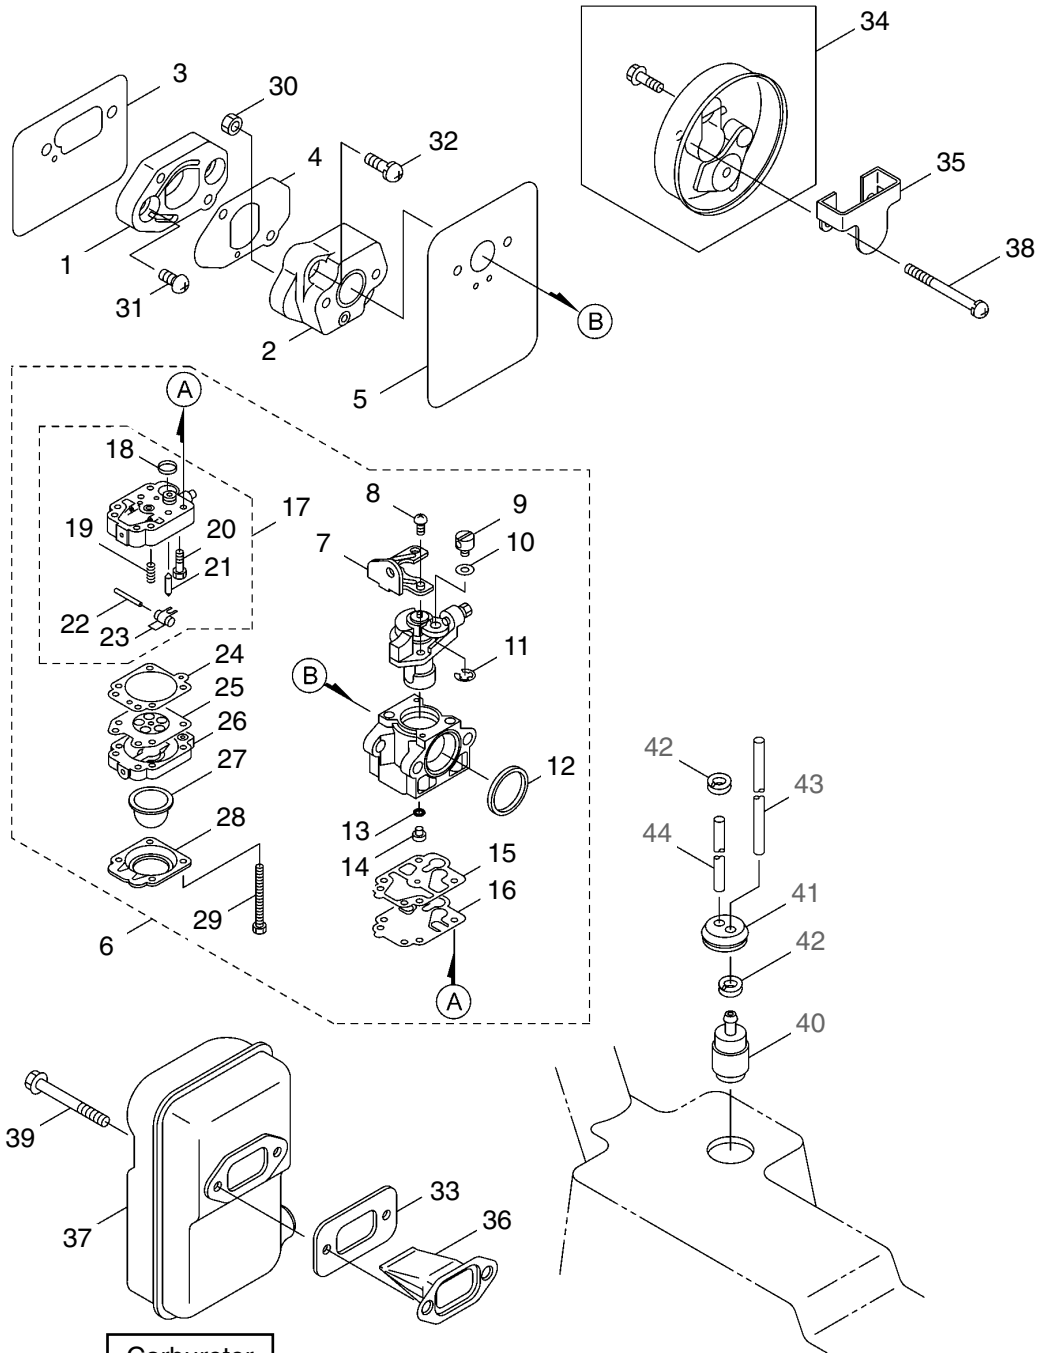

CARBURETOR

- 45 — Carburetor Repair Kit
- 46 — Carburetor Gasket/Diaphragm Kit

REF #	PART #	DESCRIPTION	Q'TY.	NOTES
1	625867	Adapter	1	
2	625866	Insulator	1	
3	625862	Gasket	1	
4	625863	Gasket	1	
5	625864	Gasket	1	
6	625865	Carburetor Ass'y	1	Incl.7-29
7	624525	Bracket	1	
8	577179	Screw	2	
9	598415	Arm	1	
10	624532	Washer	1	
11	577175	Snap Ring	1	
12	624528	Packing	1	
13	261871	O-Ring	1	
14	626813	Main Jet	1	
15	577184	Gasket	1	
16	577185	Diaphragm	1	
17	626822	Body Ass'y	1	Incl.18-23
18	624430	Filter	1	
19	624434	Spring	1	
20	624432	Screw	1	
21	624431	Float Valve	1	
22	624433	Pin	1	
23	624429	Lever	1	
24	262993	Gasket	1	
25	261873	Diaphragm	1	
26	598413	Body	1	
27	261874	Priming Pump	1	
28	598409	Primer Pump Cover	1	
29	262996	Screw	4	
30	594598	Nut	2	
31	625868	Screw	2	
32	579565	Screw	2	
33	579566	Muffler Gasket	1	
34	634359	Air Filter Case Ass'y	1	
35	634361	Baffle	1	
36	579567	Spark Arrester	1	
37	625869	Muffler Comp.	1	
38	634367	Screw	2	
39	944440	Bolt	2	M6x65