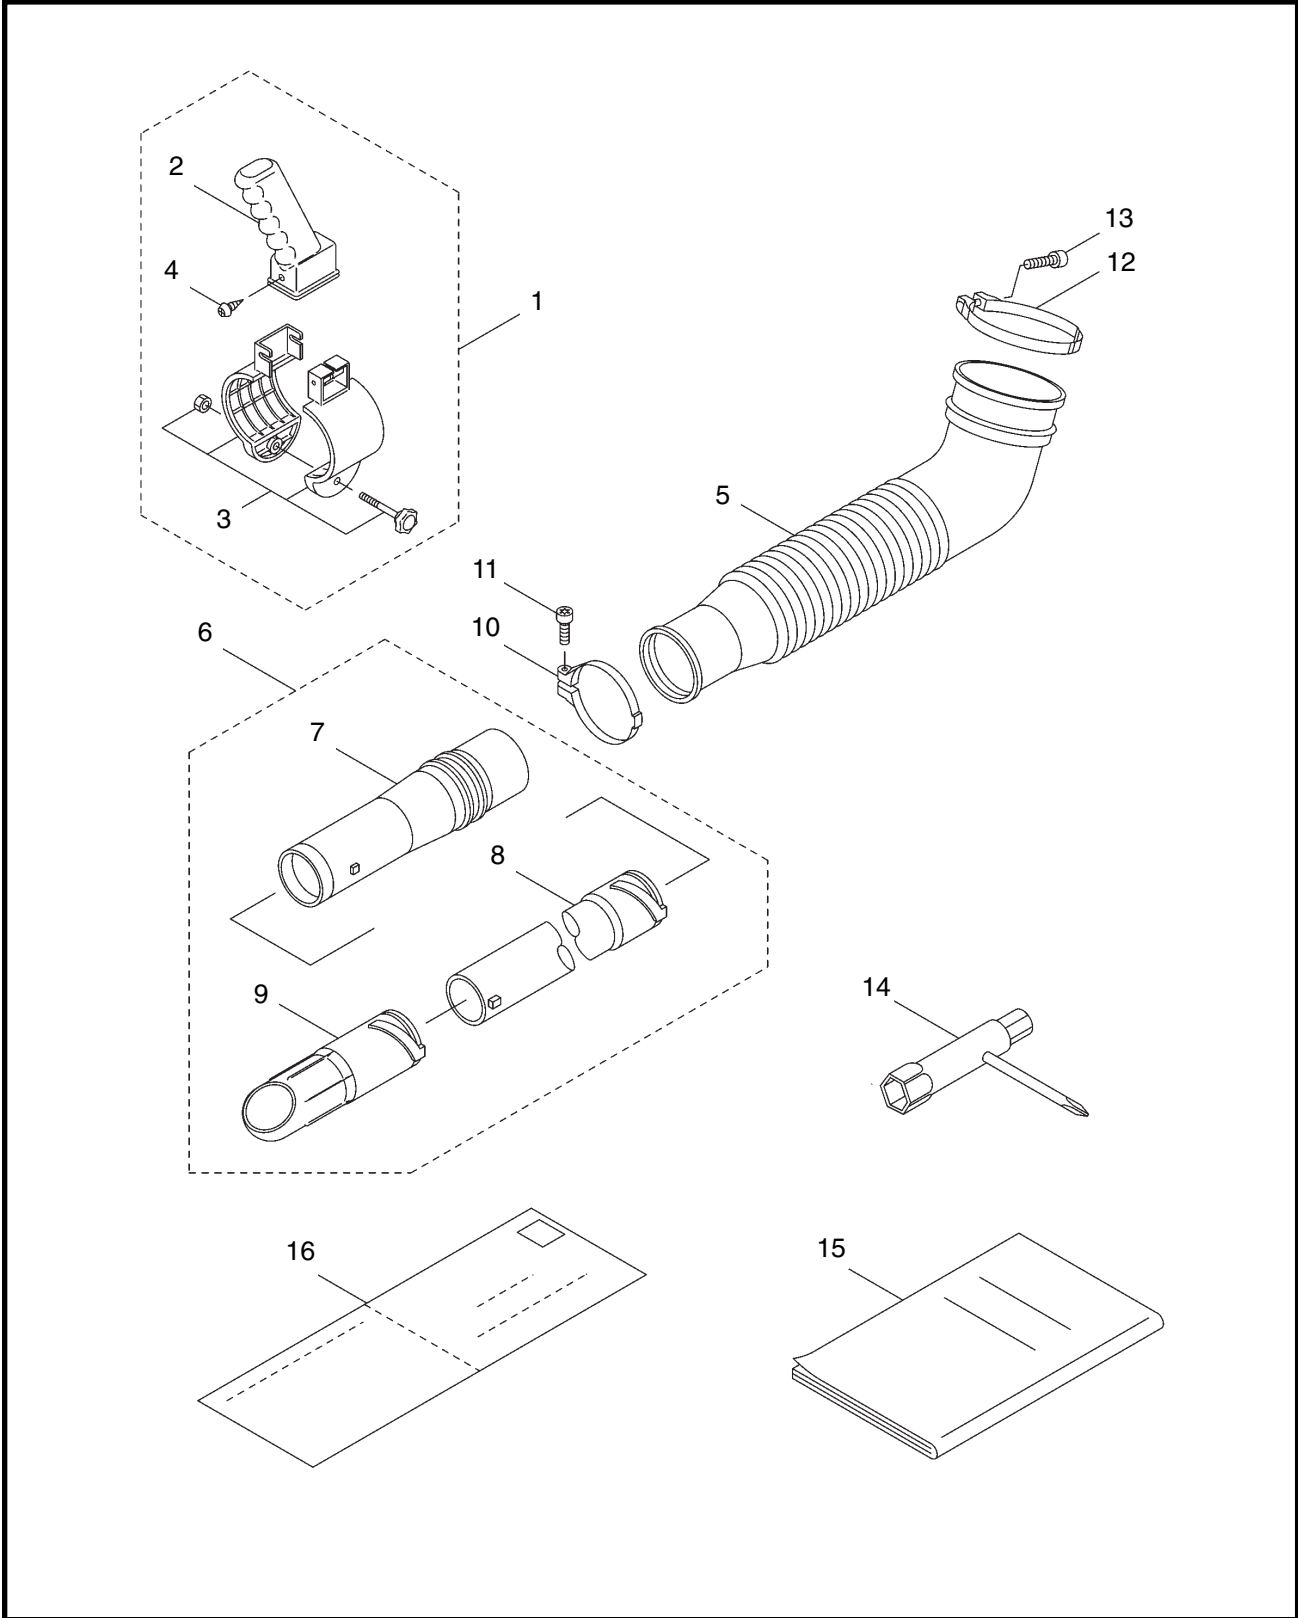

ACCESSORIES

REF #	PART #	DESCRIPTION	Q'TY.	NOTES
1	639505	Grip Ass'y	1	Incl.2-4
2	122629	Grip	1	
3	122609	Band	1	
4	120319	Tapping Screw	2	M5x18
5	123413	Flexible Pipe	1	
6	122394	Pipe Ass'y	1	Incl.7-9
7	122395	Swivel Pipe	1	
8	122400	Straight Pipe	1	370L
9	122402	Bent Pipe	1	
10	122404	Hose Band	1	#82
11	081417	Screw	1	M5x25
12	119523	Hose Band	1	#100
13	081417	Screw	1	M5x25
14	210418	Box Spanner	1	13x19x(+)
15	123502	Instruction Manual	1