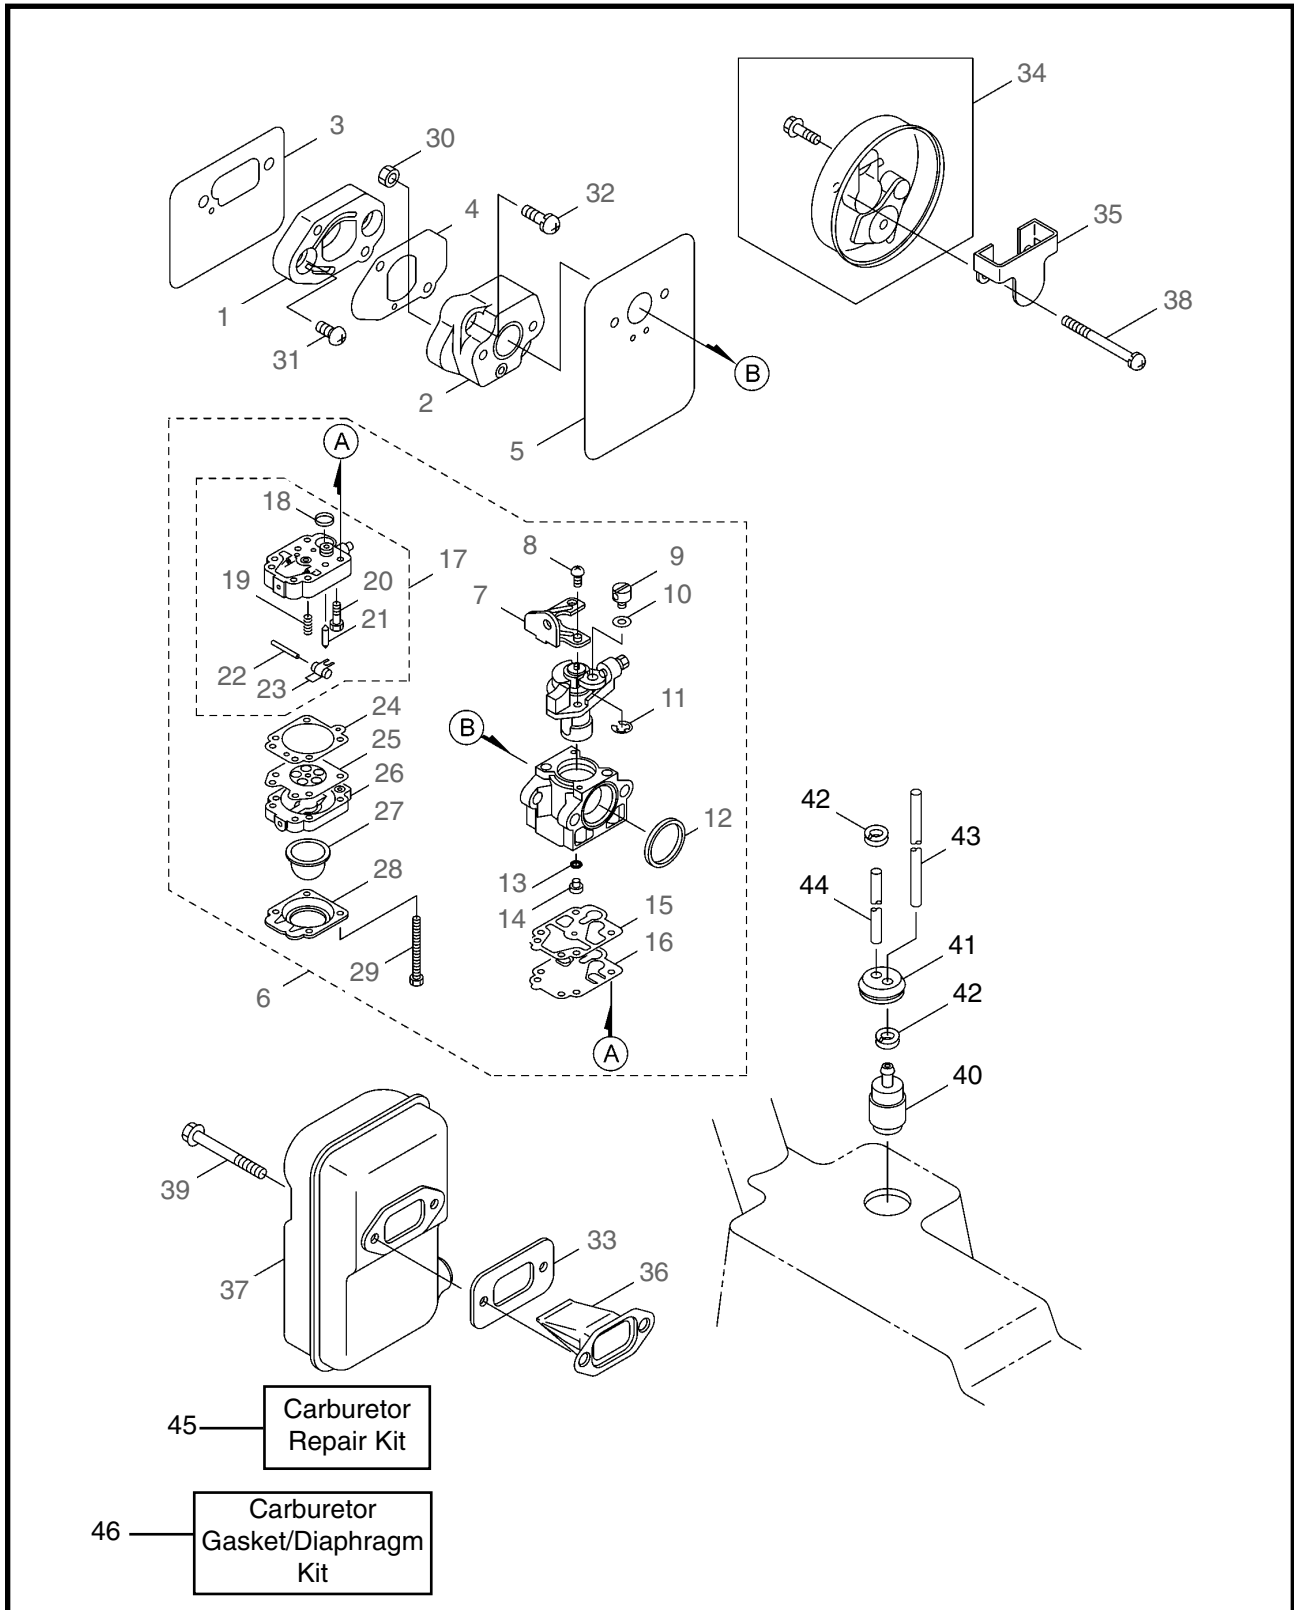

CARBURETOR

REF #	PART #	DESCRIPTION	Q'TY.	NOTES
40	625872	Fuel Filter	1	
41	597949	Fuel Tank Grommet	1	
42	597948	Fuel Filter Clamp	2	
43	625873	Tube	1	3x5x250L
44	625874	Tube	1	3x6
45	840260	Carb Repair Kit	1	
46	840277	Carb Gasket/Diaphragm Kit	1