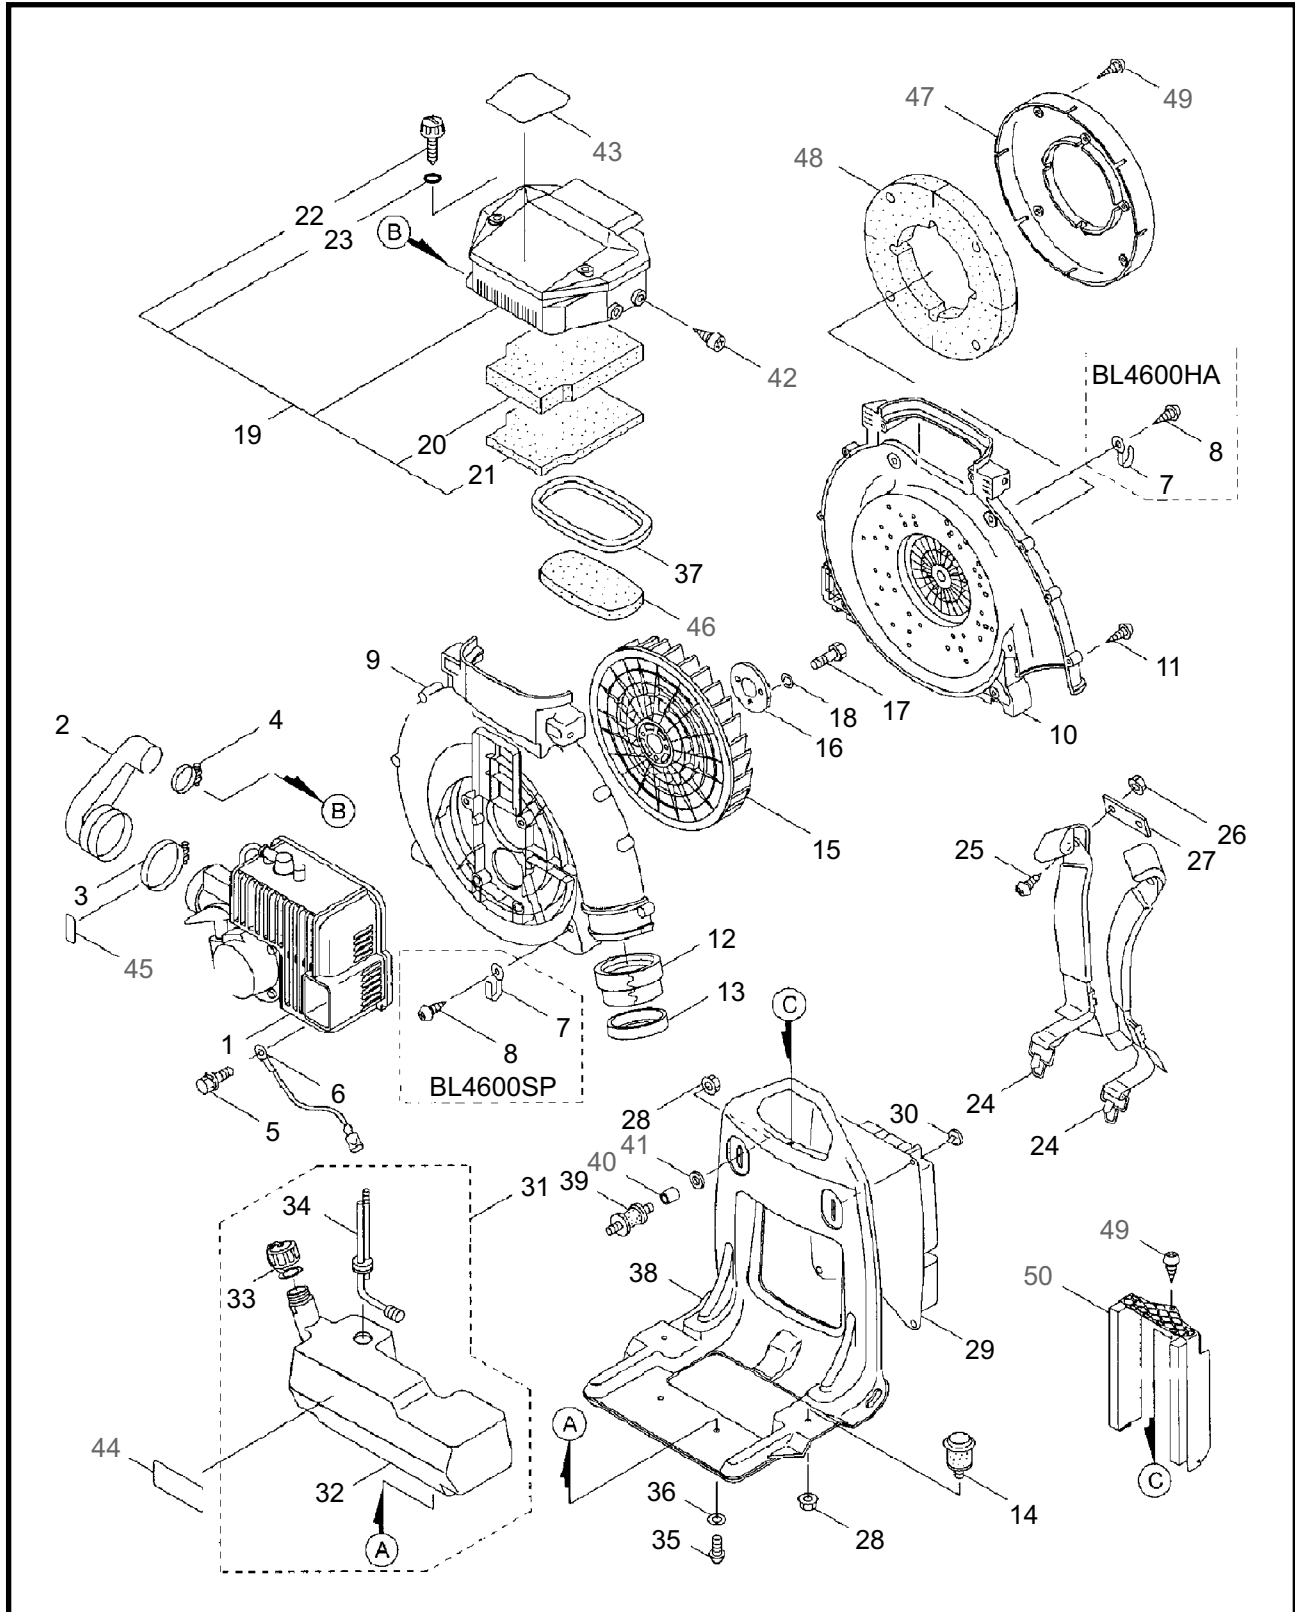

MAIN BODY

REF #	PART #	DESCRIPTION	Q'TY.	NOTES
1	121787	Shroud	1	
2	121753	Inlet Pipe	1	
3	121755	Band	1	#70-90
4	119684	Band	1	#30-40
5	092543	Bolt	4	M6x45
6	108634	Earth Cord	1	ASVO.5Bx120
7	103550	Clamp	1	
8	082697	Tapping Screw	1	M5x10
9	120512	Fan Case (E)	1	
10	121788	Fan Case (S)	1	
11	118530	Tapping Screw	11	M5x25
12	119160	Collar	1	
13	119161	Rubber Band	1	
14	120615	Buffer	2	
15	118724	Fan	1	
16	118248	Plate	1	
17	119558	Bolt	3	M6x40-7T
18	012502	Spring Washer	3	M6
19	119364	Air Cleaner Ass'y	1	Incl. 20-23
20	119664	Element	1	t=10
21	119665	Felt	1	t=4
22	114463	Knob	2	
23	014187	O-Ring	2	P4
24	120625	Knapsack Band	2	
25	083445	Screw	2	M6x16
26	550132	Nut	2	M6
27	120614	Band	1	
28	109704	Nut	4	M6
29	119177	Cushion Pad	1	
30	100749	Fastener	4	#7
31	119388	Fuel Tank Ass'y	1	Incl. 32-34
32	120154	Fuel Tank	1	
33	119390	Cap Ass'y	1	
34	119391	Filter Ass'y	1	
35	081414	Screw	2	M5x14
36	015479	Washer	2	5.3x16xt1.6
37	120536	Packing	1	
38	119174	Knapsack Frame	1	
39	026223	Buffer	2	30-M6x14

6 ILLUSTRATED PARTS LIST
BL4600SP

THROTTLE

REF #	PART #	DESCRIPTION	Q'TY.	NOTES
1	121756	Throttle Ass'y	1	Incl. 2-9
2	122046	Throttle	1	
3	118811	Grip	1	
4	118813	Band	1	
5	118814	Band	1	
6	120319	Tapping Screw	2	M5x18
7	117488	Knob Bolt	1	M6x30
8	121634	Throttle Cable Ass'y	1	
9	121427	Tube	1	
10	119173	Clamp	1	

8 ILLUSTRATED PARTS LIST
BL4600HA

THROTTLE

REF #	PART #	DESCRIPTION	Q'TY.	NOTES
1	117622	Throttle Lever Ass'y	1	Incl. 2-17
2	107126	Arm	1	
3	107127	Lever	1	
4	107221	Spring	1	0.6-7L
5	106498	Ball	1	5/32 (3.9688)
6	107129	Stay	1	
7	019001	Tapping Screw	2	M4x10
8	081457	Screw	1	M6x25
9	012502	Spring Washer	1	M6
10	012488	Washer	1	M6
11	107136	Collar	1	6.6x8x15L
12	081031	Nut	1	M6
13	115605	Flange	1	
14	115612	Knob Bolt	1	M8x35
15	107581	Nylon Nut	1	M8
16	065842	Cotter Pin	1	2x15L
17	117623	Switch	1	
18	081456	Screw	4	M6x20
19	013754	Washer	8	M6
20	112509	Nut	4	M6
21	117603	Plate	1	
22	121776	Throttle Cable Ass'y	1	