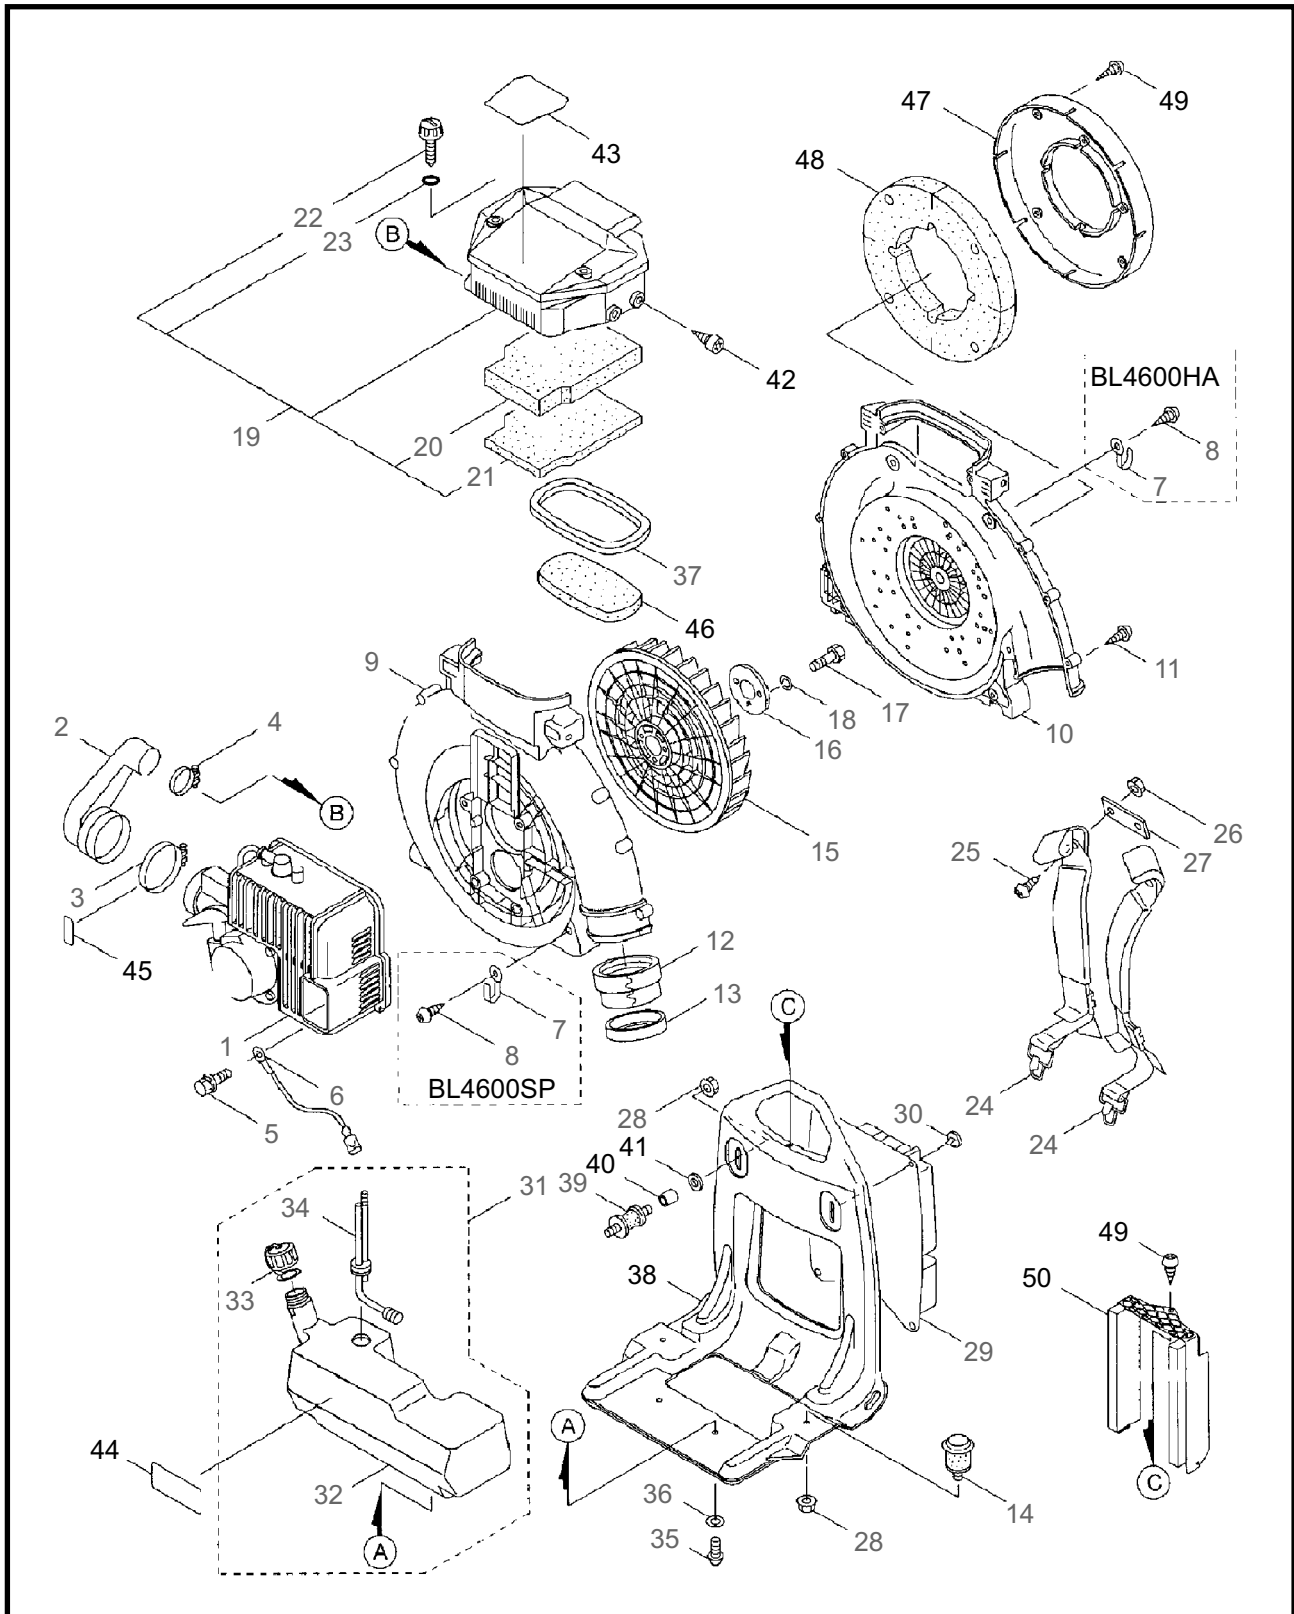

4 ILLUSTRATED PARTS LIST
BL4600SP & BL4600HA

MAIN BODY

REF #	PART #	DESCRIPTION	Q'TY.	NOTES
40	120616	Collar	2	
41	120617	Packing	2	
42	120077	Tapping Screw	4	M6x14
43	121801	Label	1	BL4600SP
43	121796	Label	1	BL4600HA
44	121132	Label	1	
45	119613	Label	1	Choke
46	121792	Foam	1	
47	121790	Cover	1	
48	121791	Foam	1	
49	120319	Tapping Screw	15	M5x18
50	121793	Cover	1