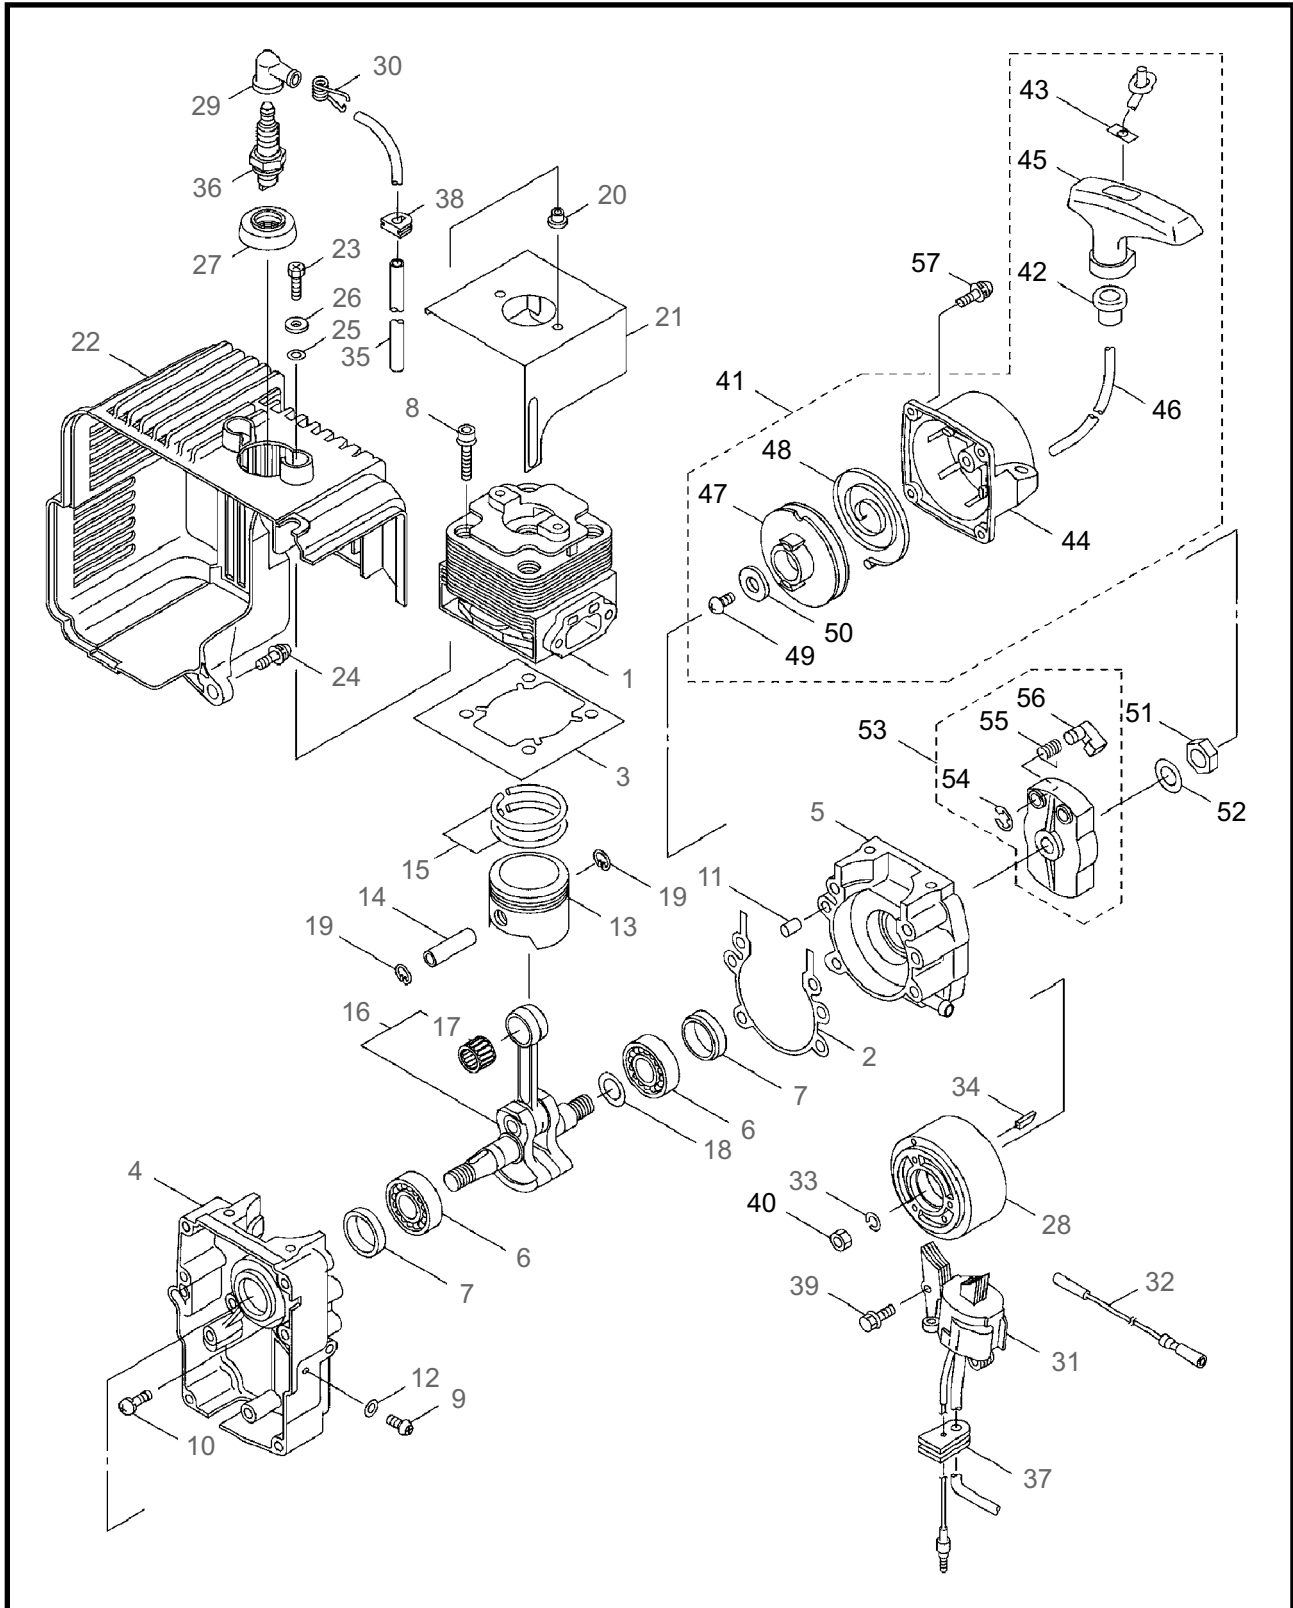

6 ILLUSTRATED PARTS LIST
BL4600SP

THROTTLE

REF #	PART #	DESCRIPTION	Q'TY.	NOTES
1	121756	Throttle Ass'y	1	Incl. 2-9
2	122046	Throttle	1	
3	118811	Grip	1	
4	118813	Band	1	
5	118814	Band	1	
6	120319	Tapping Screw	2	M5x18
7	117488	Knob Bolt	1	M6x30
8	121634	Throttle Cable Ass'y	1	
9	121427	Tube	1	
10	119173	Clamp	1	

8 ILLUSTRATED PARTS LIST
BL4600HA

THROTTLE

REF #	PART #	DESCRIPTION	Q'TY.	NOTES
1	117622	Throttle Lever Ass'y	1	Incl. 2-17
2	107126	Arm	1	
3	107127	Lever	1	
4	107221	Spring	1	0.6-7L
5	106498	Ball	1	5/32 (3.9688)
6	107129	Stay	1	
7	019001	Tapping Screw	2	M4x10
8	081457	Screw	1	M6x25
9	012502	Spring Washer	1	M6
10	012488	Washer	1	M6
11	107136	Collar	1	6.6x8x15L
12	081031	Nut	1	M6
13	115605	Flange	1	
14	115612	Knob Bolt	1	M8x35
15	107581	Nylon Nut	1	M8
16	065842	Cotter Pin	1	2x15L
17	117623	Switch	1	
18	081456	Screw	4	M6x20
19	013754	Washer	8	M6
20	112509	Nut	4	M6
21	117603	Plate	1	
22	121776	Throttle Cable Ass'y	1	

12 ILLUSTRATED PARTS LIST
BL4600SP & BL4600HA

ENGINE

REF #	PART #	DESCRIPTION	Q'TY.	NOTES
40	998410	Nut	1	
41	579570	Recoil Starter	1	Incl. 42-50
42	998438	Rope Guide	1	
43	944502	Plate	1	
44	579568	Recoil Starter Case	1	
45	998437	Grip	1	
46	579572	Rope	1	3.8x850L
47	579571	Reel	1	
48	572955	Recoil Spring	1	
49	944801	Screw	1	
50	579574	Washer	1	
51	943173	Nut	1	M8
52	071190	Washer	1	M8
53	579569	Starting Pulley	1	Incl. 54-56
54	944226	Snap Ring	1	
55	579573	Return Spring	1	
56	572938	Pawl	1	
57	624845	Screw	4	M4x16