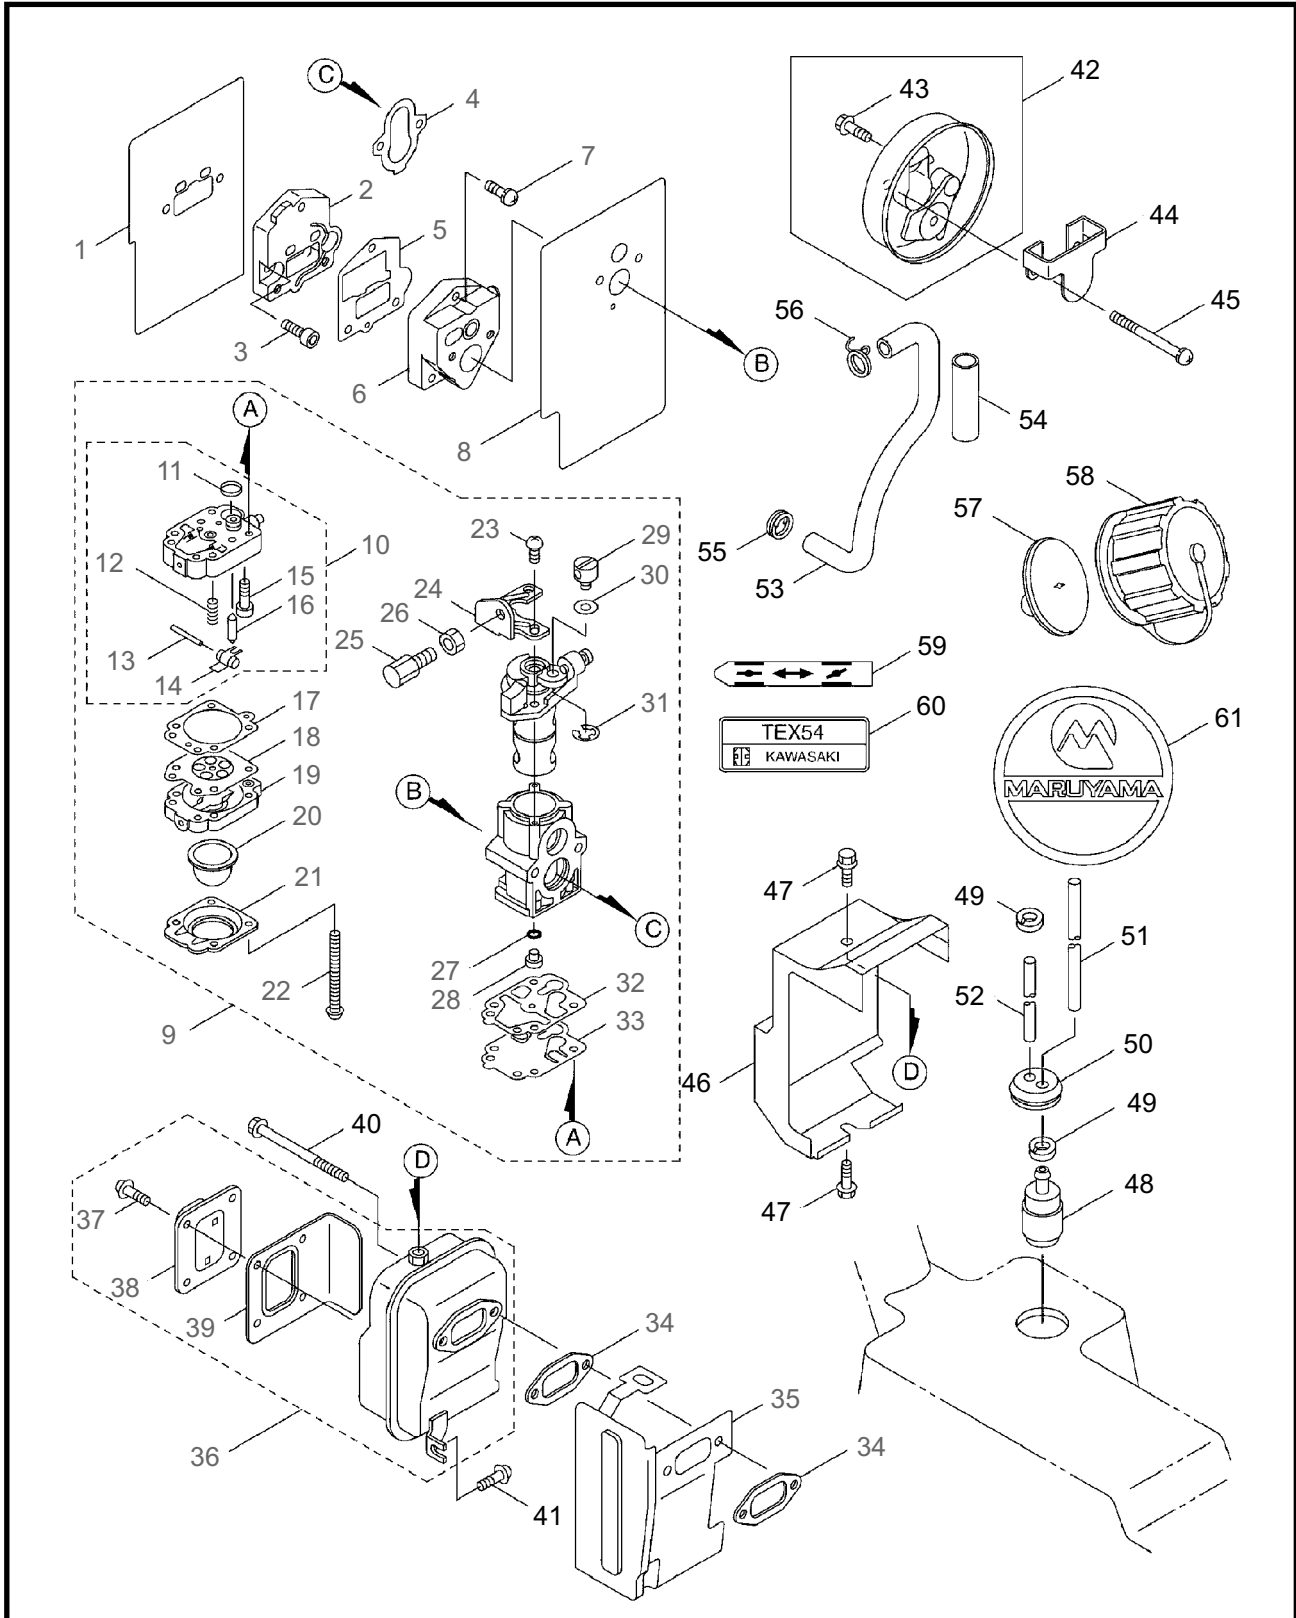

CARBURETOR

REF #	PART #	DESCRIPTION	Q'TY.	NOTES
40	577390	Bolt	2	M6x65
41	943276	Screw	1	
42	634359	Air Filter Case Ass'y	1	Incl. 43
43	628550	Screw	1	
44	634361	Baffle	1	
45	634367	Screw	2	
46	634365	Muffler Cover	1	
47	944981	Bolt	2	
48	625872	Fuel Filter	1	
49	597948	Fuel Filter Clamp	2	
50	597949	Fuel Tank Grommet	1	
51	625873	Tube	1	3x5x250L
52	625874	Tube	1	3x6x130L
53	634370	Tube	1	
54	634371	Tube	1	9x10x35L
55	634830	Clamp	1	
56	634369	Clamp	1	
57	630564	Valve	1	
58	625871	Cap Ass'y	1	
59	598438	Label	1	
60	626816	Label	1	
61	634831	Label	1