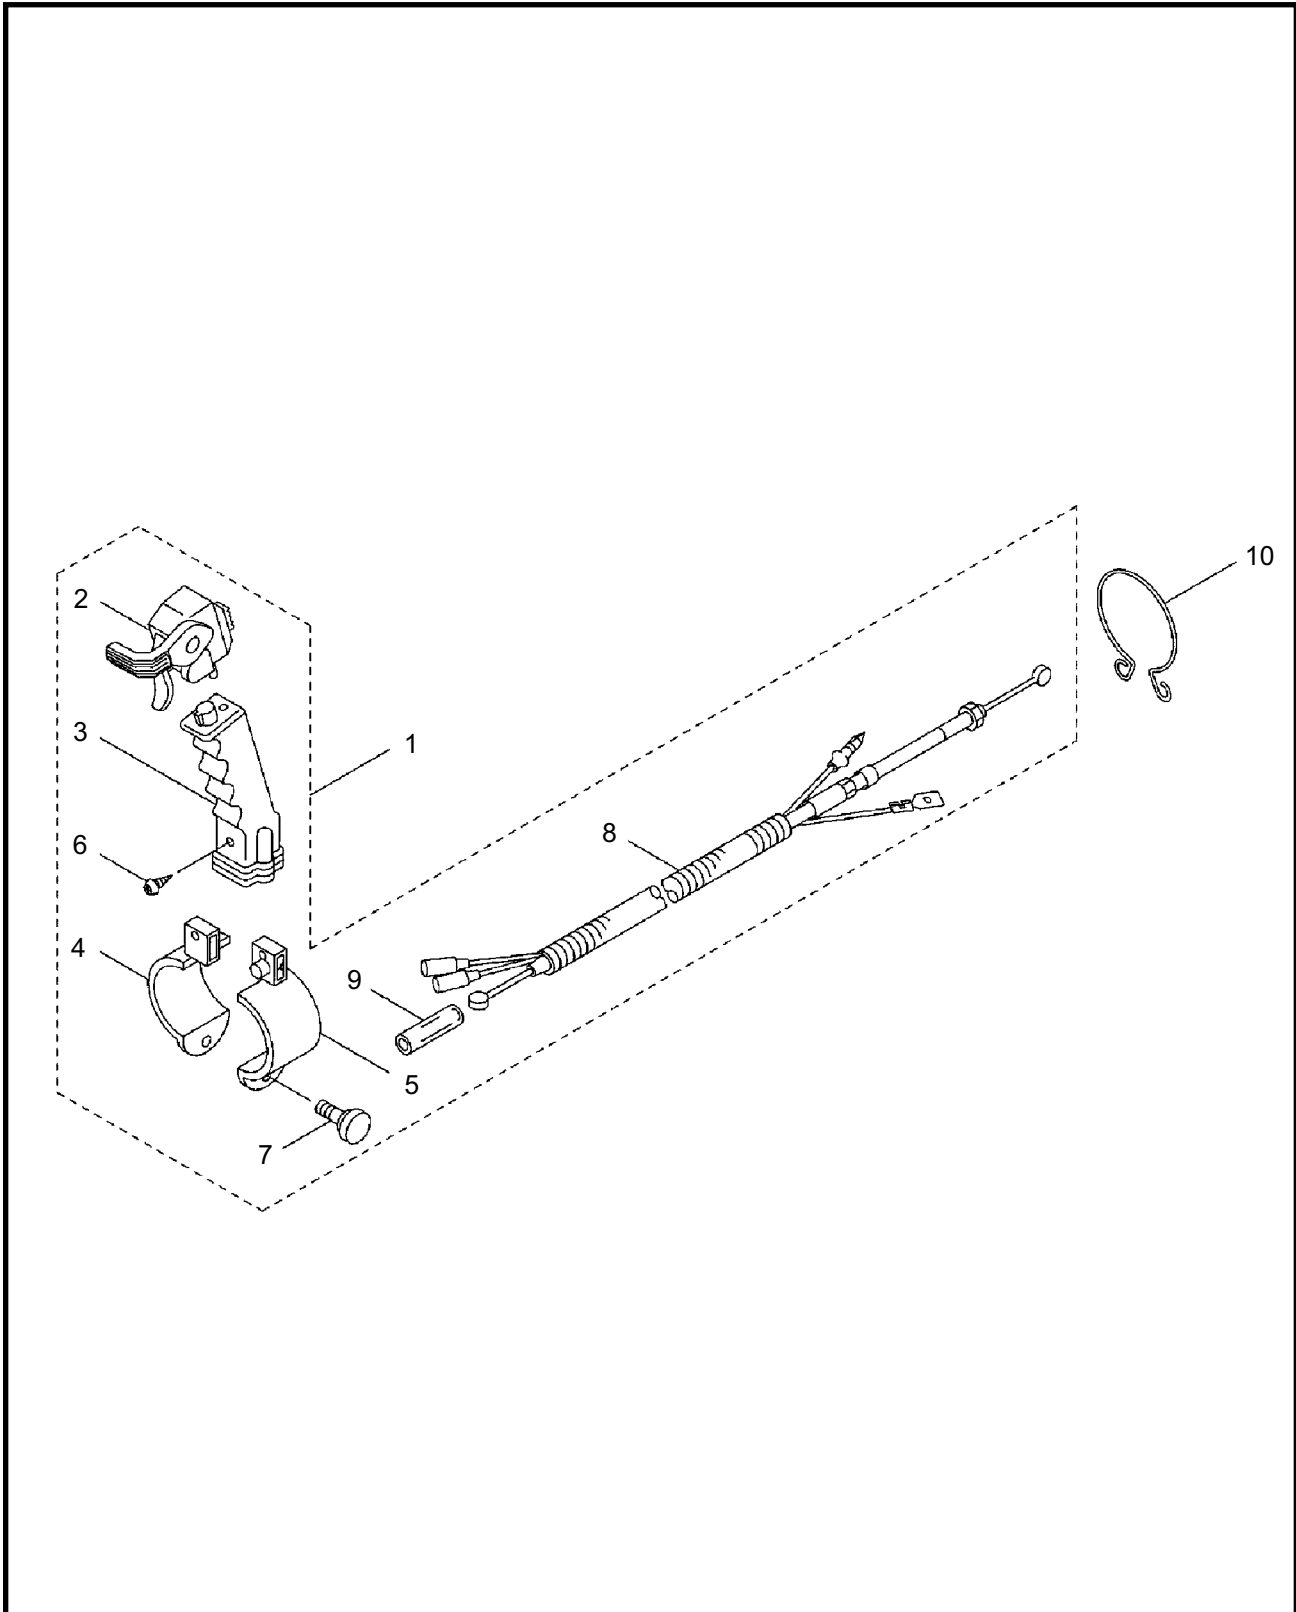

4 ILLUSTRATED PARTS LIST
BL4600SP & BL4600HA

MAIN BODY

REF #	PART #	DESCRIPTION	Q'TY.	NOTES
40	120616	Collar	2	
41	120617	Packing	2	
42	120077	Tapping Screw	4	M6x14
43	121801	Label	1	BL4600SP
43	121796	Label	1	BL4600HA
44	121132	Label	1	
45	119613	Label	1	Choke
46	121792	Foam	1	
47	121790	Cover	1	
48	121791	Foam	1	
49	120319	Tapping Screw	15	M5x18
50	121793	Cover	1	

6 ILLUSTRATED PARTS LIST
BL4600SP

THROTTLE

REF #	PART #	DESCRIPTION	Q'TY.	NOTES
1	121756	Throttle Ass'y	1	Incl. 2-9
2	122046	Throttle	1	
3	118811	Grip	1	
4	118813	Band	1	
5	118814	Band	1	
6	120319	Tapping Screw	2	M5x18
7	117488	Knob Bolt	1	M6x30
8	121634	Throttle Cable Ass'y	1	
9	121427	Tube	1	
10	119173	Clamp	1	

8 ILLUSTRATED PARTS LIST
BL4600HA

THROTTLE

REF #	PART #	DESCRIPTION	Q'TY.	NOTES
1	117622	Throttle Lever Ass'y	1	Incl. 2-17
2	107126	Arm	1	
3	107127	Lever	1	
4	107221	Spring	1	0.6-7L
5	106498	Ball	1	5/32 (3.9688)
6	107129	Stay	1	
7	019001	Tapping Screw	2	M4x10
8	081457	Screw	1	M6x25
9	012502	Spring Washer	1	M6
10	012488	Washer	1	M6
11	107136	Collar	1	6.6x8x15L
12	081031	Nut	1	M6
13	115605	Flange	1	
14	115612	Knob Bolt	1	M8x35
15	107581	Nylon Nut	1	M8
16	065842	Cotter Pin	1	2x15L
17	117623	Switch	1	
18	081456	Screw	4	M6x20
19	013754	Washer	8	M6
20	112509	Nut	4	M6
21	117603	Plate	1	
22	121776	Throttle Cable Ass'y	1	