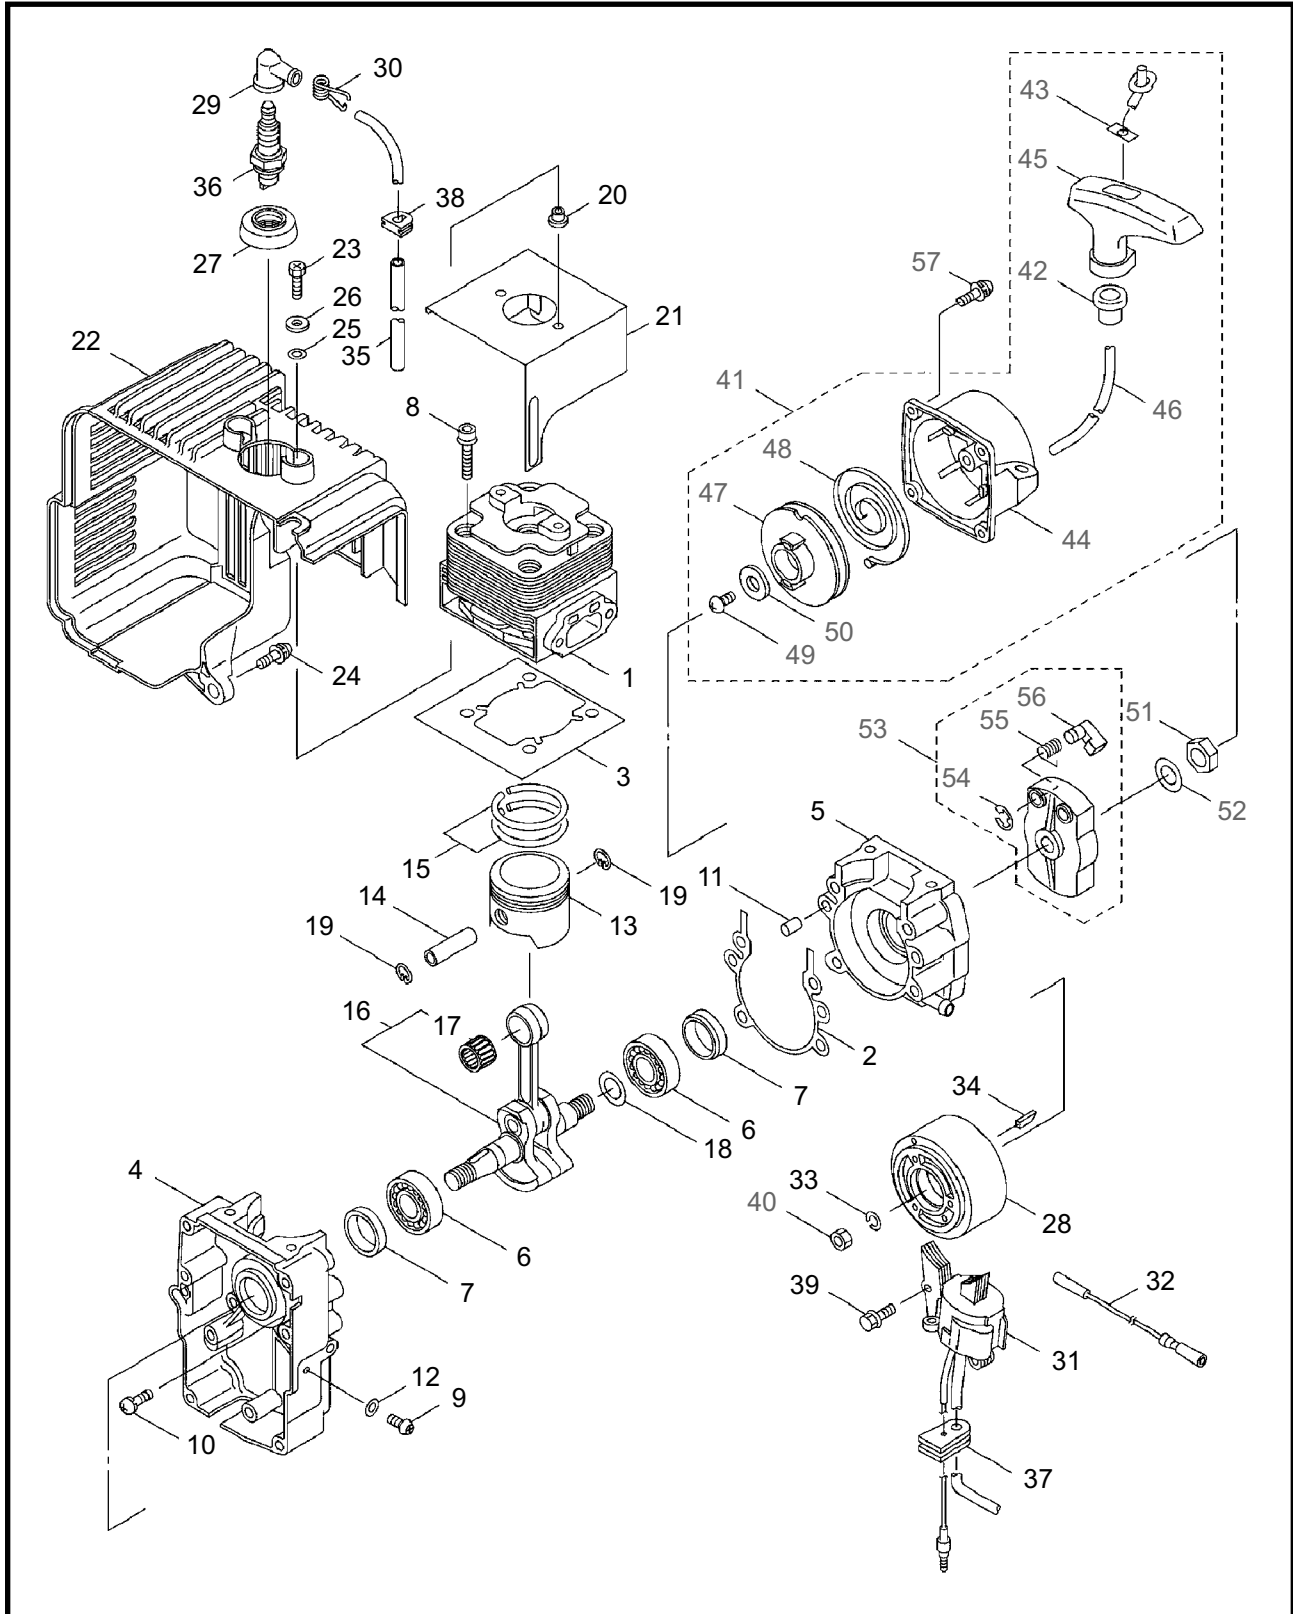

10 ILLUSTRATED PARTS LIST
BL4600SP & BL4600HA

ENGINE

REF #	PART #	DESCRIPTION	Q'TY.	NOTES
1	634825	Cylinder	1	
2	570248	Gasket	1	
3	634341	Gasket	1	
4	634342	Crankcase	1	
5	634343	Crankcase	1	
6	597283	Bearing	2	#6202C3
7	071320	Oil Seal	2	
8	597284	Bolt	4	
9	944619	Screw	1	
10	599880	Screw	4	
11	943349	Dowel Pin	2	
12	943893	Gasket	1	
13	579537	Piston	1	
14	599881	Piston Pin	1	
15	943875	Piston Ring Set	1	
16	626810	Crankshaft Ass'y	1	Incl. 17
17	597289	Needle Bearing	1	
18	597285	Shim	AR	t=0.10
18	597286	Shim	AR	t=0.20
18	597287	Shim	AR	t=0.40
18	597288	Shim	AR	t=0.60
19	943307	Snap Ring	2	
20	630053	Insulator	2	
21	634826	Shroud	1	
22	121787	Shroud	1	
23	573307	Bolt	2	
24	580184	Screw	1	
25	621123	Washer	2	
26	575415	Washer	2	5.5x13.8xt2
27	573289	Boot	1	
28	634346	Flywheel	1	
29	591532	Spark Plug Cap	1	
30	591533	Terminal	1	
31	634347	Ignition Coil Ass'y	1	
32	597263	Lead Wire	1	
33	943924	Washer	1	
34	998409	Key	1	
35	998411	Tube	1	6x7.4x300L
36	626811	Spark Plug	1	BPMR7A
37	597293	Grommet	1	
38	634348	Grommet	1	
39	943457	Bolt	2