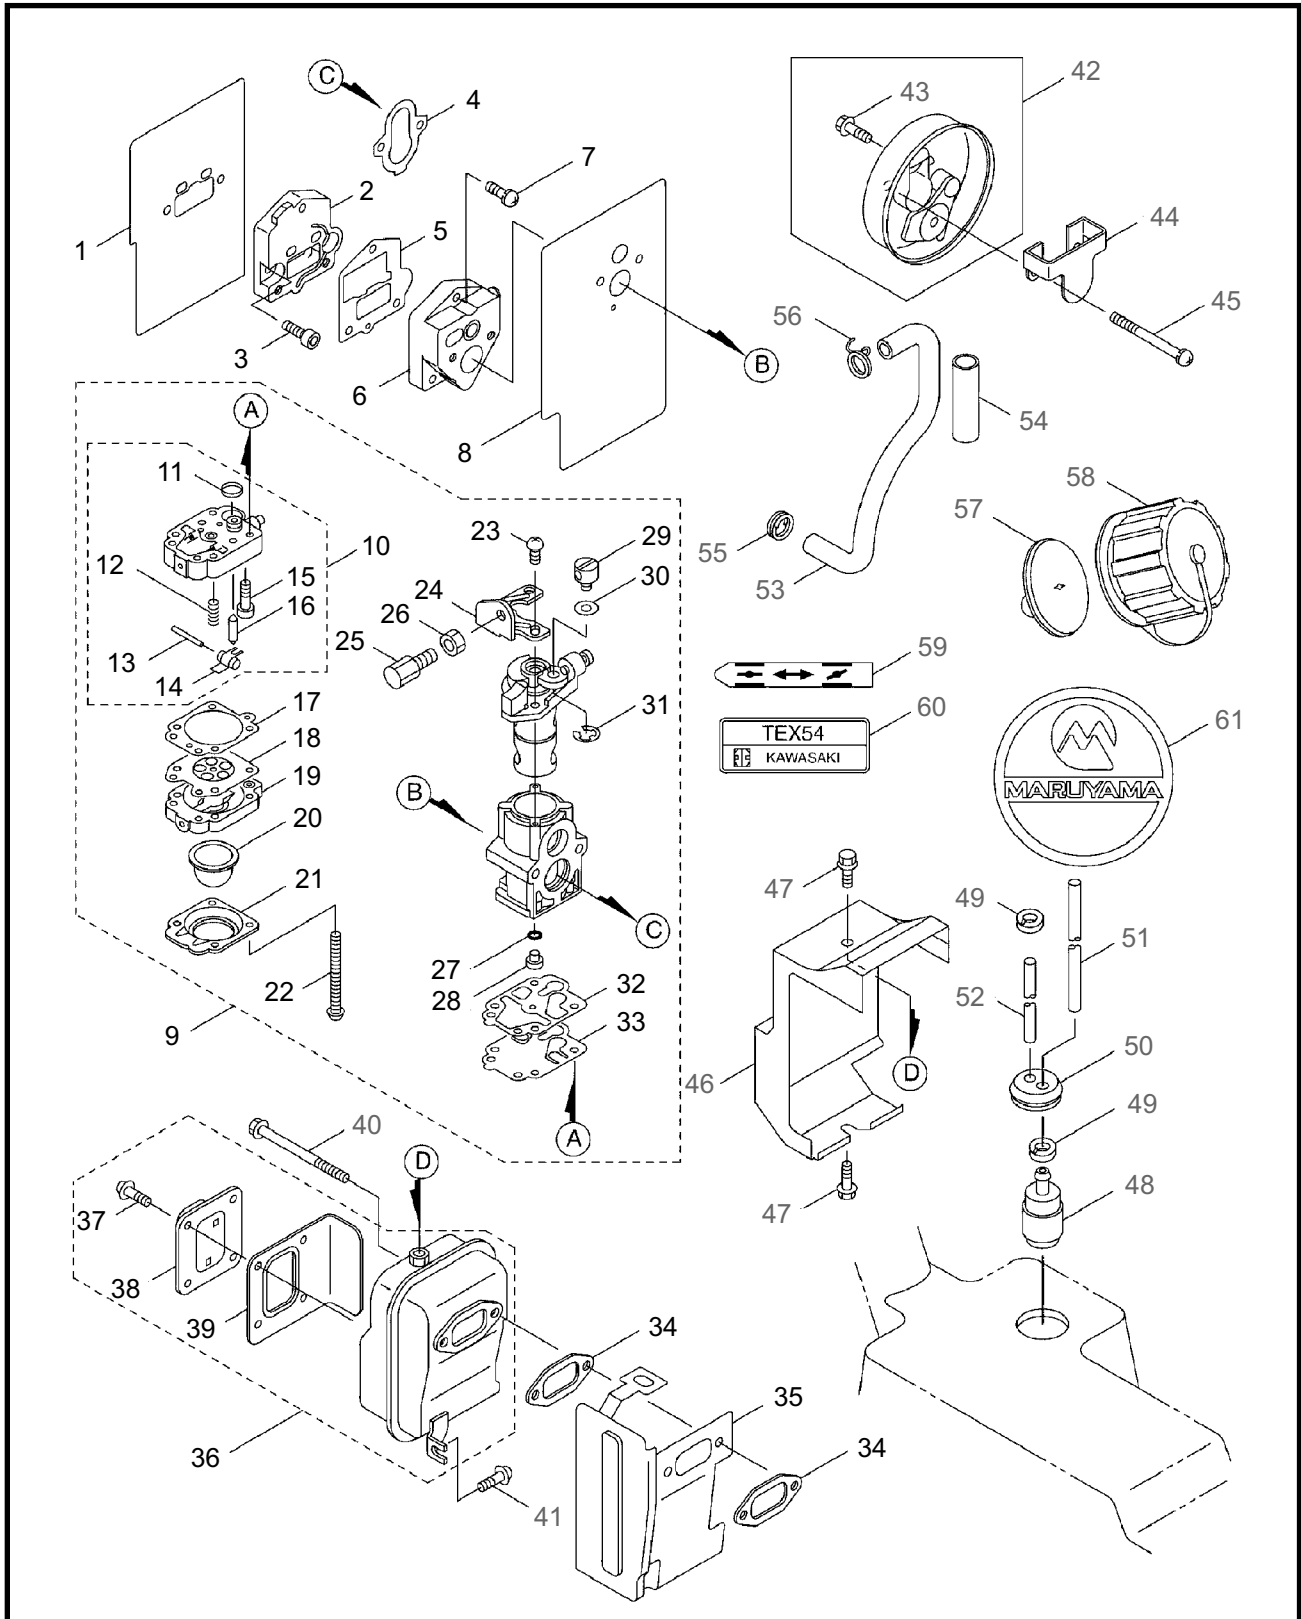

14 ILLUSTRATED PARTS LIST
BL4600SP & BL4600HA

CARBURETOR

REF #	PART #	DESCRIPTION	Q'TY.	NOTES
1	634352	Gasket	1	
2	634355	Plate	1	
3	634358	Bolt	2	
4	634351	Gasket	1	
5	634349	Gasket	1	
6	634354	Reed Valve Ass'y	1	
7	579565	Screw	3	
8	634353	Gasket	1	
9	634827	Carburetor Ass'y	1	Incl. 10-33
10	626812	Body Ass'y	1	Incl. 11-16
11	624430	Filter	1	
12	624434	Spring	1	
13	624433	Pin	1	
14	624429	Lever	1	
15	624432	Screw	1	
16	624431	Float Valve	1	
17	598407	Gasket	1	
18	634357	Diaphragm	1	
19	598413	Body	1	
20	577191	Priming Pump	1	
21	598409	Primer Pump Cover	1	
22	598417	Screw	4	
23	577179	Screw	2	
24	624525	Bracket	1	
25	598418	Screw	1	
26	624530	Nut	1	
27	577182	O-Ring	1	
28	628092	Main Jet	1	#52
29	598415	Arm	1	
30	624532	Washer	1	
31	577175	Snap Ring	1	
32	634350	Gasket	1	
33	577185	Diaphragm	1	
34	579566	Muffler Gasket	2	
35	634364	Muffler Cover	1	
36	634829	Muffler Ass'y	1	Incl. 37-39
37	634366	Screw	4	
38	634828	Spark Arrestor	1	
39	634360	Gasket	1