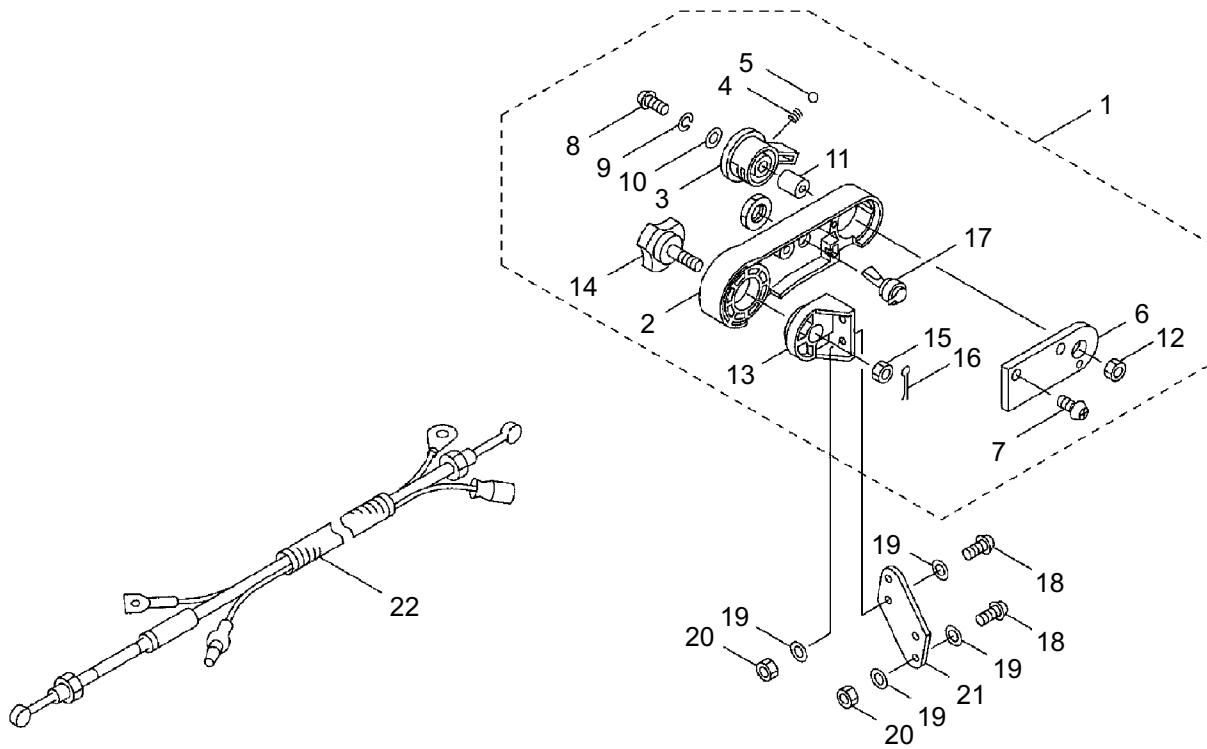

4 ILLUSTRATED PARTS LIST
BL4600SP & BL4600HA

MAIN BODY

REF #	PART #	DESCRIPTION	Q'TY.	NOTES
40	120616	Collar	2	
41	120617	Packing	2	
42	120077	Tapping Screw	4	M6x14
43	121801	Label	1	BL4600SP
43	121796	Label	1	BL4600HA
44	121132	Label	1	
45	119613	Label	1	Choke
46	121792	Foam	1	
47	121790	Cover	1	
48	121791	Foam	1	
49	120319	Tapping Screw	15	M5x18
50	121793	Cover	1	

6 ILLUSTRATED PARTS LIST
BL4600SP

THROTTLE

REF #	PART #	DESCRIPTION	Q'TY.	NOTES
1	121756	Throttle Ass'y	1	Incl. 2-9
2	122046	Throttle	1	
3	118811	Grip	1	
4	118813	Band	1	
5	118814	Band	1	
6	120319	Tapping Screw	2	M5x18
7	117488	Knob Bolt	1	M6x30
8	121634	Throttle Cable Ass'y	1	
9	121427	Tube	1	
10	119173	Clamp	1	

8 ILLUSTRATED PARTS LIST
BL4600HA

THROTTLE

REF #	PART #	DESCRIPTION	Q'TY.	NOTES
1	117622	Throttle Lever Ass'y	1	Incl. 2-17
2	107126	Arm	1	
3	107127	Lever	1	
4	107221	Spring	1	0.6-7L
5	106498	Ball	1	5/32 (3.9688)
6	107129	Stay	1	
7	019001	Tapping Screw	2	M4x10
8	081457	Screw	1	M6x25
9	012502	Spring Washer	1	M6
10	012488	Washer	1	M6
11	107136	Collar	1	6.6x8x15L
12	081031	Nut	1	M6
13	115605	Flange	1	
14	115612	Knob Bolt	1	M8x35
15	107581	Nylon Nut	1	M8
16	065842	Cotter Pin	1	2x15L
17	117623	Switch	1	
18	081456	Screw	4	M6x20
19	013754	Washer	8	M6
20	112509	Nut	4	M6
21	117603	Plate	1	
22	121776	Throttle Cable Ass'y	1	