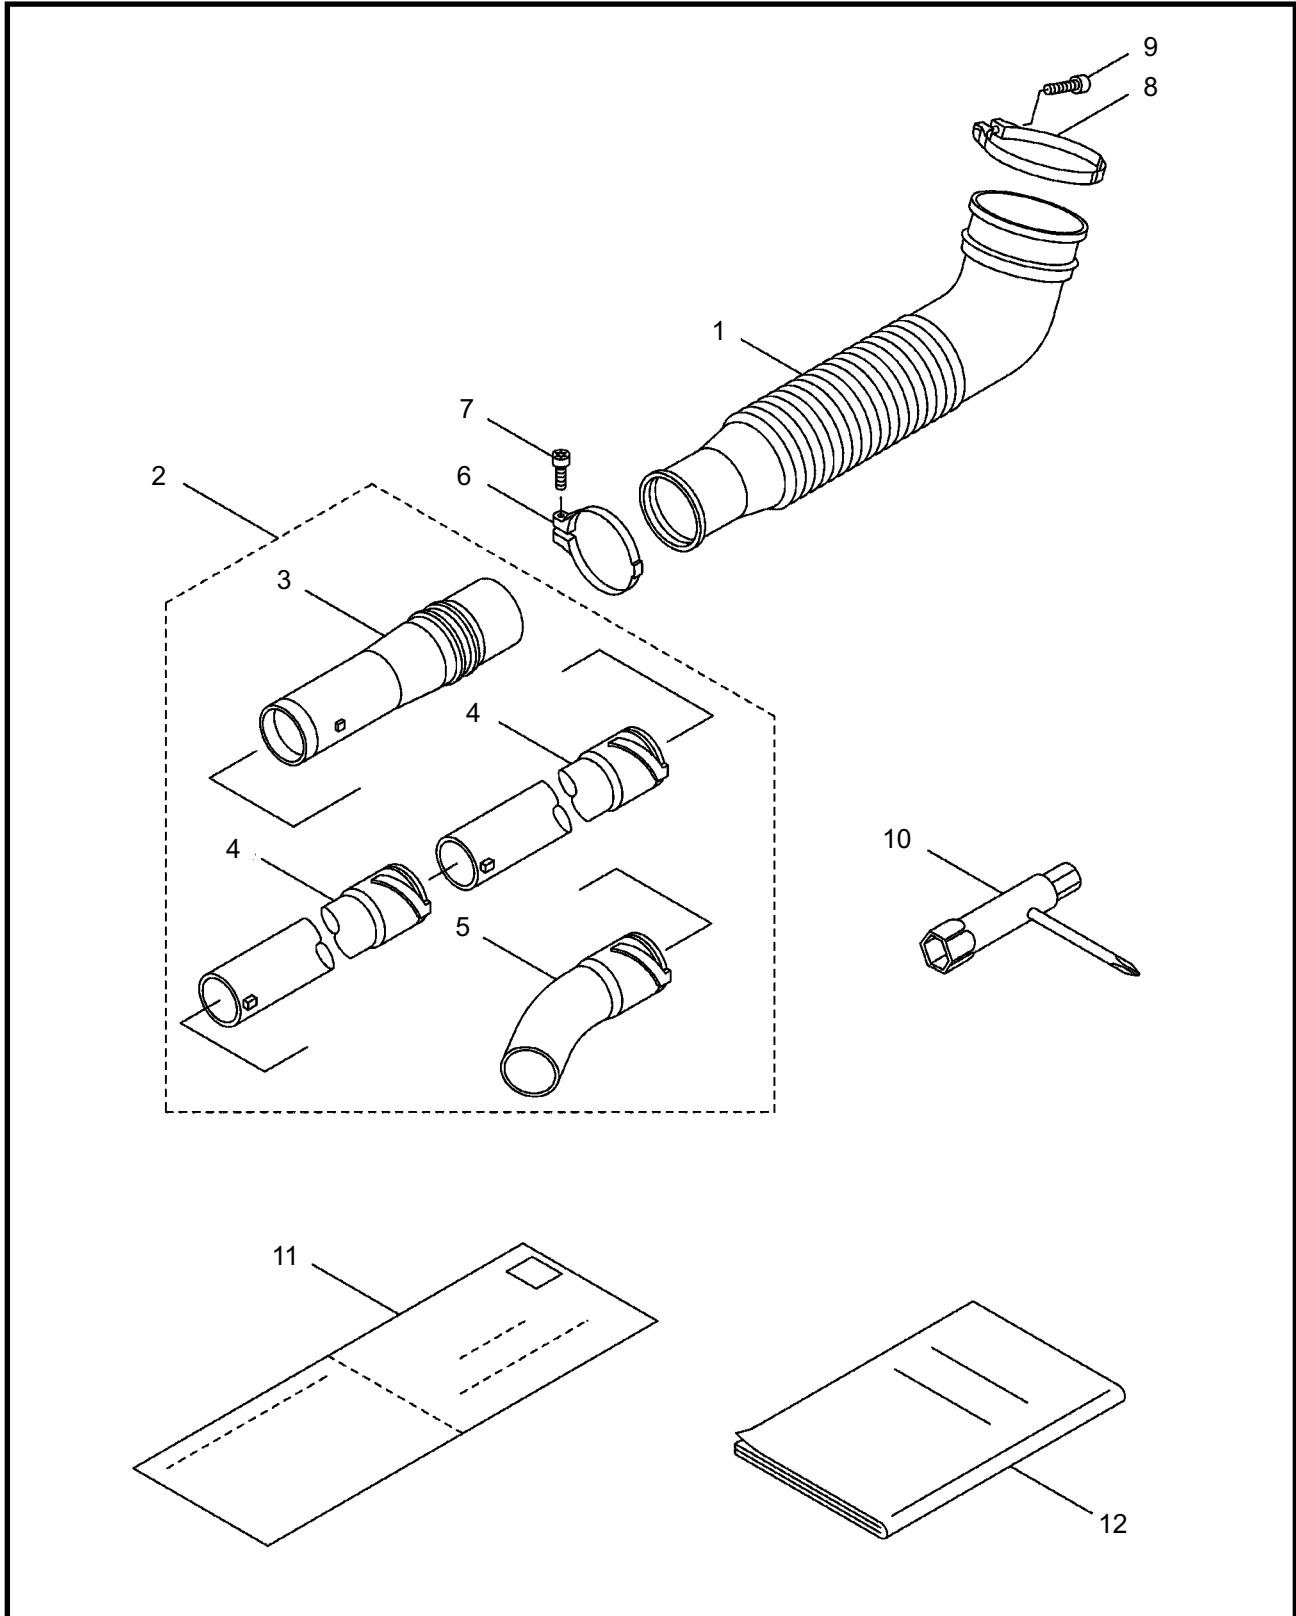

ACCESSORIES

REF #	PART #	DESCRIPTION	Q'TY.	NOTES
1	119186	Flexible Pipe	1	Black
2	121238	Pipe Ass'y	1	Incl. 3-5
3	121242	Swivel Pipe	1	
4	121243	Straight Pipe	2	3370L
5	121244	Bent Pipe	1	
6	119525	Hose Band	1	#75
7	081415	Screw	1	M5x16
8	119523	Hose Band	1	#100
9	081417	Screw	1	M5x25
10	210418	Box Spanner	1	13x19x(+)
11	216007	Warranty Card	1	
12	121758	Instruction Manual	1