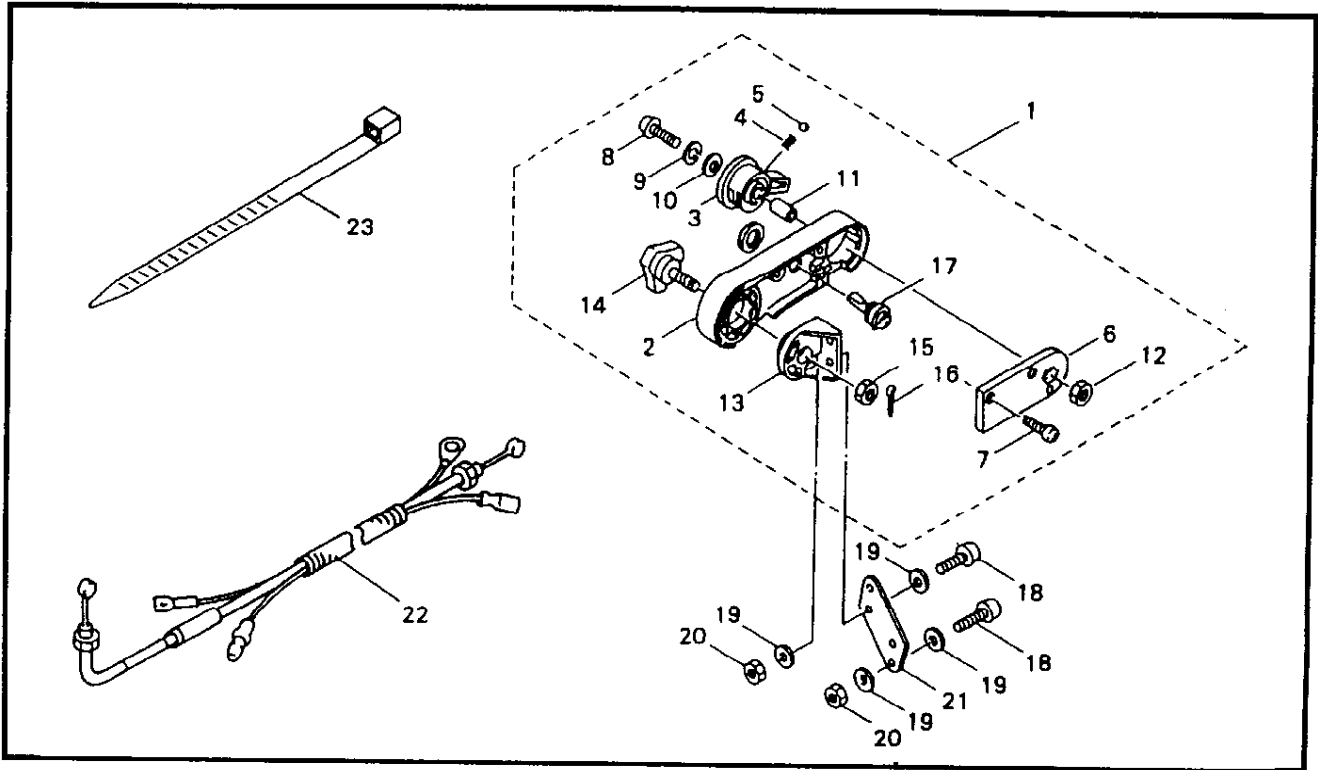

ILLUSTRATED PARTS LIST

Models

BL4500SP & BL4500HA

BL5400SP & BL5400HA

BL5400 & BL4500 MAIN BODY

BL5400 & BL4500 MAIN BODY

Ref No.	Part No.	Description	Q'ty	Notes
1	119384	Shroud	1	BL4500
1	120065	Shroud	1	BL5400
2	119616	Inlet Pipe	1	
3	119685	Band	1	#55-70
4	119684	Band	1	#30-40
5	092543	Bolt	4	M6x45
6	108634	Ground Wire	1	
7	103550	Clamp	1	
8	082697	Tapping Screw	1	M5x10
9	119386	Fan Case(E)	1	BL4500
9	120512	Fan Case(E)	1	BL5400
10	119387	Fan Case(S)	1	
11	118530	Tapping Screw	11	M5x25
12	119160	Collar	1	
13	119161	Rubber Band	1	
14	114454	Buffer	2	40-M6x14
15	118724	Fan	1	
16	118248	Plate	1	
17	119558	Bolt	3	M6x40-7T
18	012502	Spring Washer	3	M6
19	119364	Air Cleaner Ass'y.	1	INCL. 22,23
20	119664	Element	1	
21	119665	Felt	1	
22	120536	Packing	1	
23	119174	Knapsack Frame	1	
24	119668	Knapsack Band	2	
25	083445	Screw	2	M6x16
26	550132	Nut	2	M6
27	026223	Buffer	2	30-M6x14
28	109704	Nut	4	M6
29	100749	Cushion Pad	1	
30	840543	Pad Retainer	4	#7
31	119388	Fuel Tank Ass'y.	1	INCL. 34-36
32	120154	Fuel Tank	1	
33	119390	Cap Ass'y.	1	
34	119391	Filter Ass'y.	1	
35	081414	Screw	2	M5x14
36	015479	Washer	2	5.3x16x11.6
37	119606	Label	1	BL4500SP
37	119607	Label	1	BL4500HA
37	120073	Label	1	BL5400SP
37	120068	Label	1	BL5400HA
38	107483	Label	1	
39	119613	Label	1	CHOKE
40	082708	Tapping Screw	4	M6x14

BL4500HA & BL5400HA THROTTLE

Ref No.	Part No.	Description	Q'ty	Notes
1	117622	Throttle Lever	1	INCL. 2-17
2	107126	Arm	1	
3	107127	Lever	1	
4	107221	Spring	1	
5	106498	Valve Ball	1	
6	107129	Stay	1	
7	019001	Tapping Screw	2	M4x10
8	081457	Screw	1	M6x25
9	012502	Spring Washer	1	M6
10	012488	Washer	1	M6
11	107136	Collar	1	
12	081031	Nut	1	M6
13	115605	Flange	1	
14	115612	Knob Bolt	1	M8x35
15	107581	Nylon Nut	1	M8
16	065842	Cotter Pin	1	2x15L
17	117623	Switch	1	
18	081456	Screw	4	M6x20
19	013754	Washer	8	M6
20	112509	Nut	4	M6
21	117603	Plate	1	
22	119411	Throttle Cable Ass'y	1	
23	108954	Band	1	