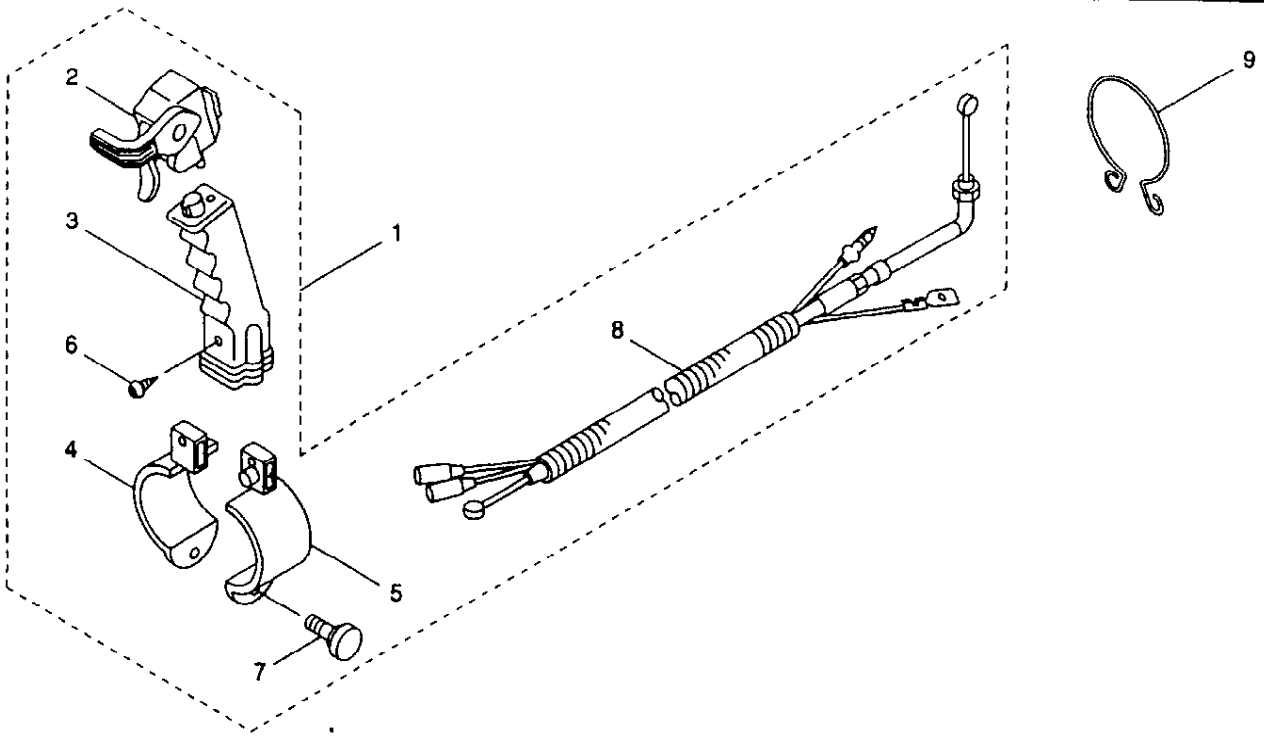

BL4500SP & BL5400SP THROTTLE

Ref No.	Part No.	Description	Q'ty	Notes
1	119619	Throttle Ass'y.	1	INCL. 2~8
2	116049	Throttle	1	
3	118811	Grip	1	
4	118813	Band	1	
5	118814	Band	1	
6	082759	Screw	1	M5x20
7	117488	Knob Bolt	1	M6x30
8	119620	Throttle Cable Ass'y.	1	
9	119173	Clamp	1