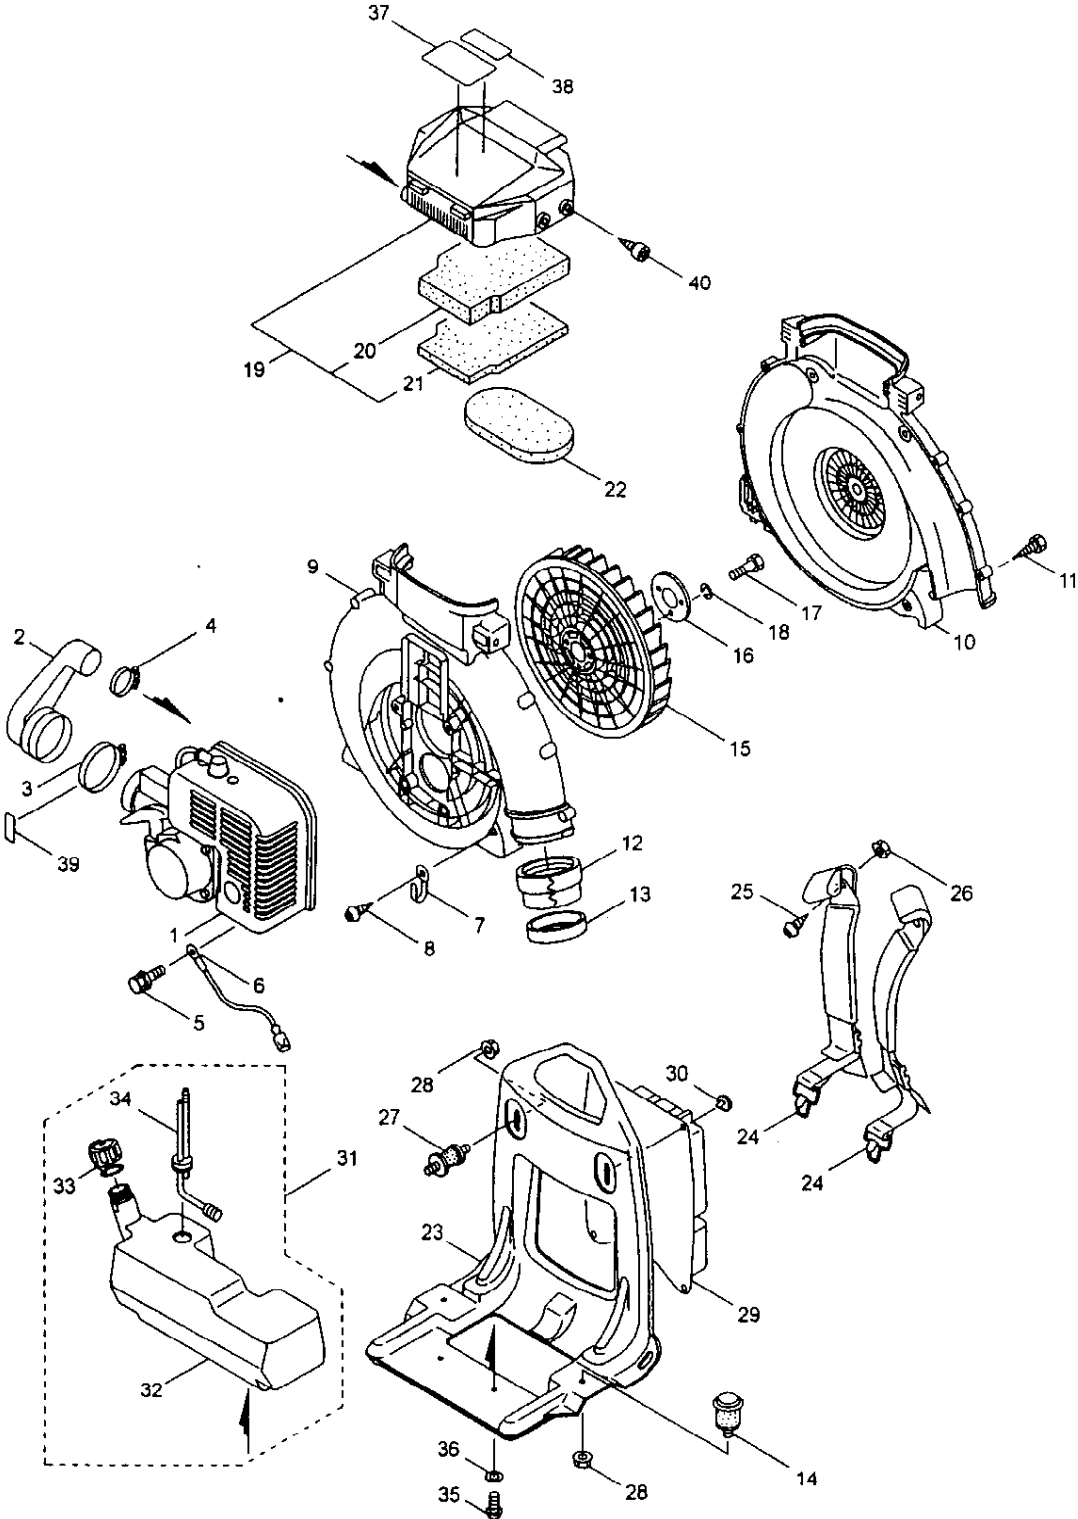

BL5400 & BL4500 MAIN BODY

BL5400 & BL4500 MAIN BODY

Ref No.	Part No.	Description	Q'ty	Notes
1	119384	Shroud	1	BL4500
1	120065	Shroud	1	BL5400
2	119616	Inlet Pipe	1	
3	119685	Band	1	#55-70
4	119684	Band	1	#30-40
5	092543	Bolt	4	M6x45
6	108634	Ground Wire	1	
7	103550	Clamp	1	
8	082697	Tapping Screw	1	M5x10
9	119386	Fan Case(E)	1	BL4500
9	120512	Fan Case(E)	1	BL5400
10	119387	Fan Case(S)	1	
11	118530	Tapping Screw	11	M5x25
12	119160	Collar	1	
13	119161	Rubber Band	1	
14	114454	Buffer	2	40-M6x14
15	118724	Fan	1	
16	118248	Plate	1	
17	119558	Bolt	3	M6x40-7T
18	012502	Spring Washer	3	M6
19	119364	Air Cleaner Ass'y.	1	INCL. 22,23
20	119664	Element	1	
21	119665	Felt	1	
22	120536	Packing	1	
23	119174	Knapsack Frame	1	
24	119668	Knapsack Band	2	
25	083445	Screw	2	M6x16
26	550132	Nut	2	M6
27	026223	Buffer	2	30-M6x14
28	109704	Nut	4	M6
29	100749	Cushion Pad	1	
30	840543	Pad Retainer	4	#7
31	119388	Fuel Tank Ass'y.	1	INCL. 34-36
32	120154	Fuel Tank	1	
33	119390	Cap Ass'y.	1	
34	119391	Filter Ass'y.	1	
35	081414	Screw	2	M5x14
36	015479	Washer	2	5.3x16x11.6
37	119606	Label	1	BL4500SP
37	119607	Label	1	BL4500HA
37	120073	Label	1	BL5400SP
37	120068	Label	1	BL5400HA
38	107483	Label	1	
39	119613	Label	1	CHOKE
40	082708	Tapping Screw	4	M6x14