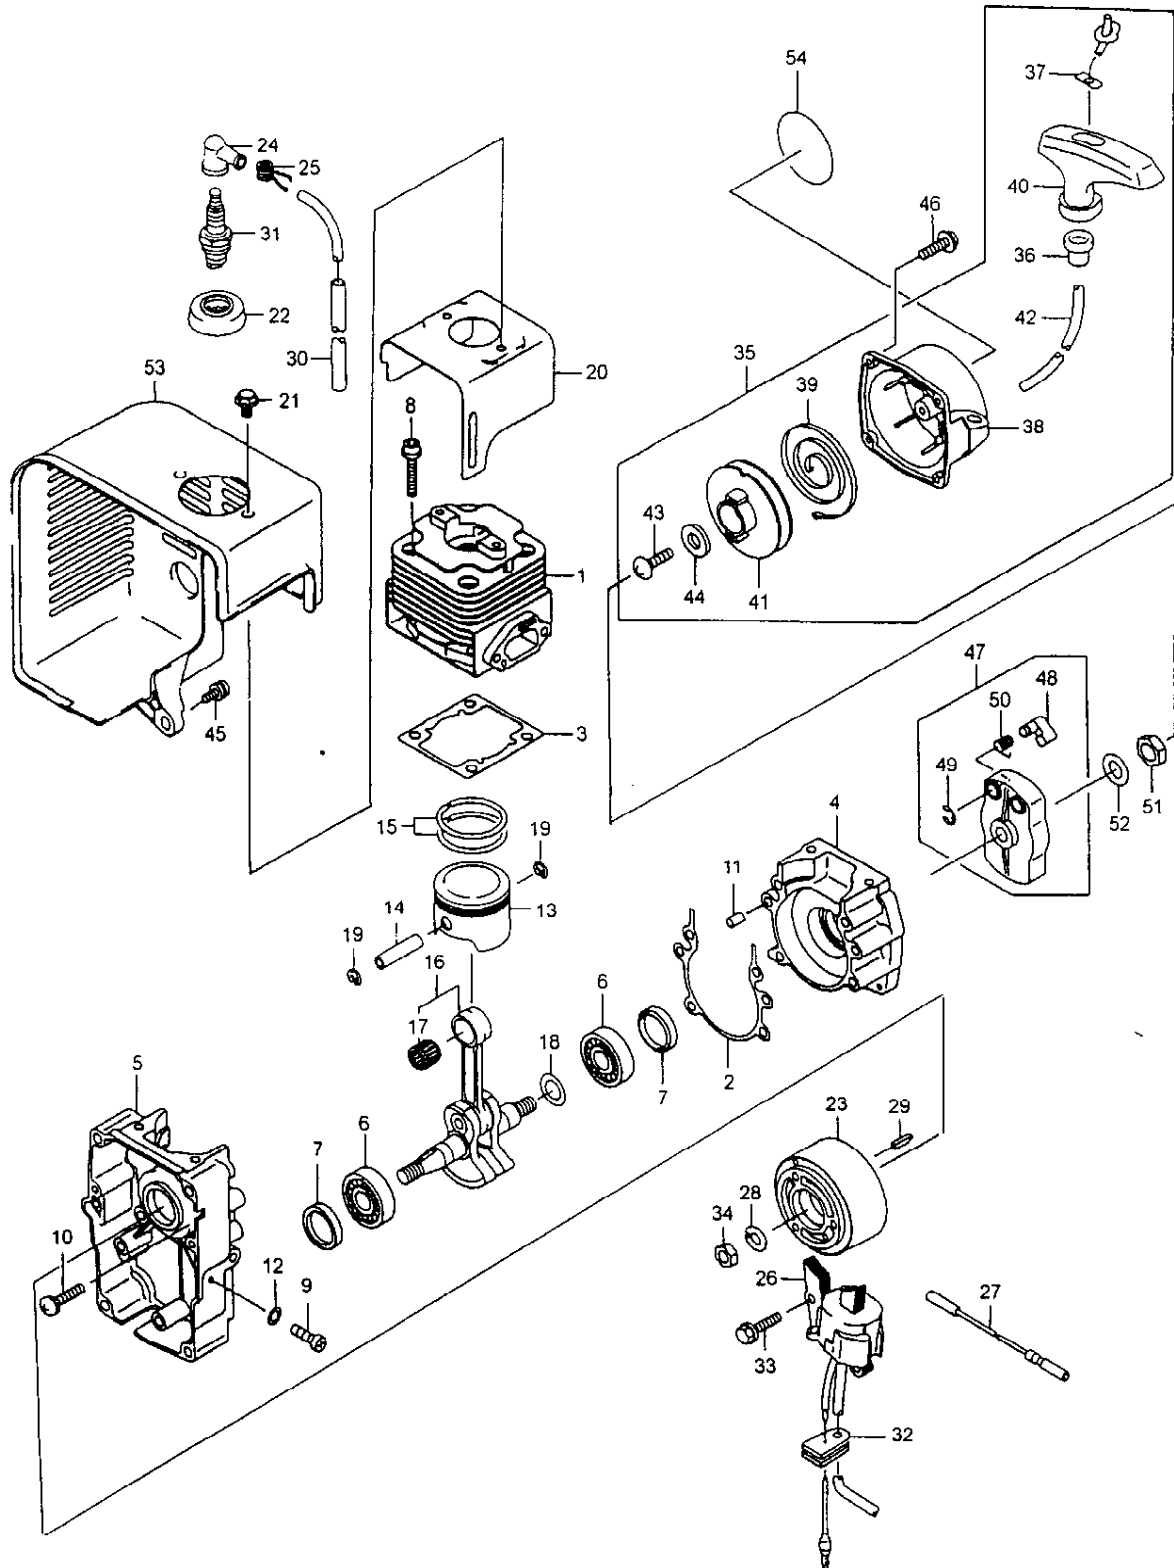

ENGINE

ENGINE

Ref No.	Part No.	Description	Q'ty	Notes
1	626809	Cylinder	1	BL4500
1	597281	Cylinder	1	BL5400
2	570248	Gasket	1	
3	597282	Gasket	1	
4	570246	Crankcase	1	
5	570247	Crankcase	1	
6	597283	Bearing	2	#6202C3
7	071320	Oil Seal	2	
8	597284	Bolt	4	
9	944619	Screw	1	
10	599880	Screw	4	
11	943349	Dowel Pin	2	
12	943893	Gasket	1	
13	579537	Piston	1	BL4500
13	570244	Piston	1	BL5400
14	599881	Piston Pin	1	BL4500
14	944769	Piston Pin	1	BL5400
15	943875	Piston Ring Set	1	BL4500
15	943304	Piston Ring Set	1	BL5400
16	626810	Crankshaft Ass'y.	1	BL4500
16	570245	Crankshaft Ass'y.	1	BL5400
17	597289	Needle Bearing	1	
18	597285	Shim (T0.1)	AR	T=0.10
18	597286	Shim (T0.2)	AR	T=0.20
18	597287	Shim (T0.4)	AR	T=0.40
18	597288	Shim (T0.6)	AR	T=0.60
19	943307	Snap Ring	2	
20	580182	Shroud	1	BL4500
20	620816	Shroud	1	BL5400
21	626817	Bolt	2	
22	573289	Cover	1	BL4500
22	570252	Cover	1	BL5400
23	597291	Flywheel	1	
24	591532	Spark Plug Cap	1	
25	591533	Terminal	1	
26	597262	Ignition Coil	1	
27	597263	Lead Wire	1	
28	943924	Washer	1	
29	998409	Key	1	
30	998411	Tube	1	6x7.4x300L
31	626811	Spark Plug	1	BPMR7A
32	597293	Grommet	1	
33	943457	Bolt	2	
34	998410	Nut	1	
35	579570	Recoil Starter Ass'y.	1	BL4500
35	998413	Recoil Starter Ass'y.	1	BL5400
36	998438	Rope Guide	1	
37	944502	Washer	1	
38	579568	Recoil Case	1	BL4500
38	998439	Recoil Case	1	BL5400
39	572955	Spring	1	BL4500
39	998435	Spring	1	BL5400
40	998437	Grip	1	

Ref No.	Part No.	Description	Q'ty	Notes
41	579571	Reel	1	BL4500
41	998434	Reel	1	BL5400
42	579572	Rope(3.8X850L)	1	BL4500
42	998436	Rope(3.8X1150L)	1	BL5400
43	944801	Screw	1	M5x12
44	579574	Washer	1	BL4500
44	998433	Washer	1	BL5400
45	580184	Screw	1	
46	624845	Screw	4	M4x16
47	579569	Starter Pawl Ass'y.	1	BL4500
47	998414	Starter Pawl Ass'y.	1	BL5400
48	572938	Pawl	1	
49	944226	E-Ring	1	
50	579573	Return Spring	1	BL4500
50	998416	Return Spring	1	BL5400
51	943173	Nut	1	BL4500
51	998417	Nut	1	BL5400
52	071190	Washer	1	BL4500
52	071344	Washer	1	BL5400
53	119384	Shroud	1	BL4500
53	120065	Shroud	1	BL5400
54	582171	Label(MARUYAMA)	1	BL4500
54	628096	Label(MARUYAMA)	1	BL5400