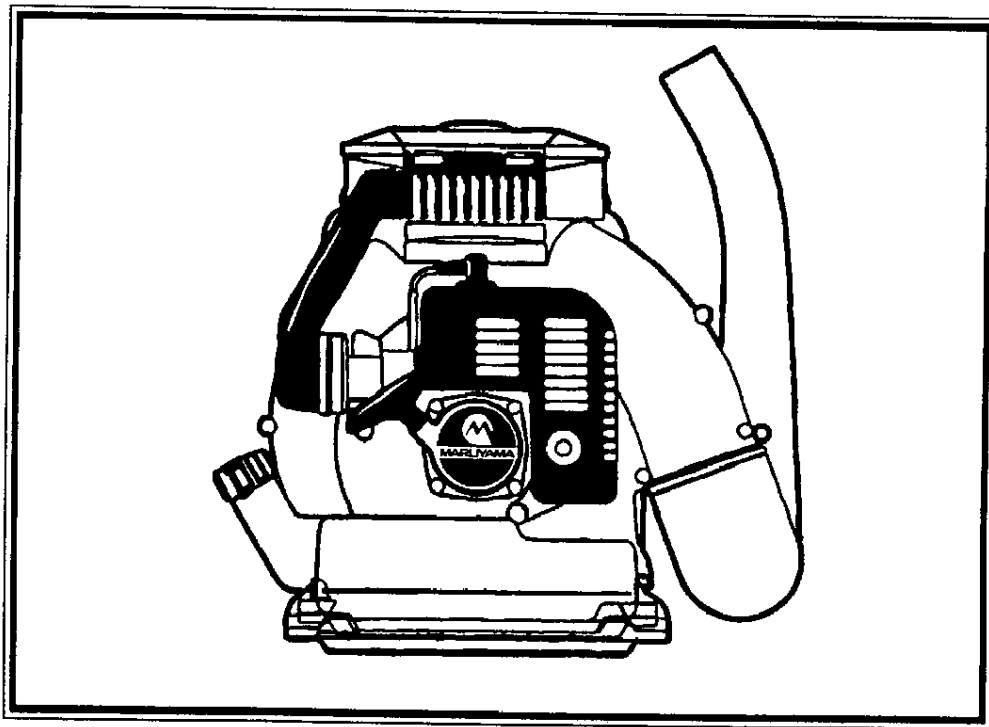

ILLUSTRATED PARTS LIST

Models

BL4500SP & BL4500HA

BL5400SP & BL5400HA

BL5400 & BL4500 MAIN BODY

BL5400 & BL4500 MAIN BODY

Ref No.	Part No.	Description	Q'ty	Notes
1	119384	Shroud	1	BL4500
1	120065	Shroud	1	BL5400
2	119616	Inlet Pipe	1	
3	119685	Band	1	#55-70
4	119684	Band	1	#30-40
5	092543	Bolt	4	M6x45
6	108634	Ground Wire	1	
7	103550	Clamp	1	
8	082697	Tapping Screw	1	M5x10
9	119386	Fan Case(E)	1	BL4500
9	120512	Fan Case(E)	1	BL5400
10	119387	Fan Case(S)	1	
11	118530	Tapping Screw	11	M5x25
12	119160	Collar	1	
13	119161	Rubber Band	1	
14	114454	Buffer	2	40-M6x14
15	118724	Fan	1	
16	118248	Plate	1	
17	119558	Bolt	3	M6x40-7T
18	012502	Spring Washer	3	M6
19	119364	Air Cleaner Ass'y.	1	INCL. 22,23
20	119664	Element	1	
21	119665	Felt	1	
22	120536	Packing	1	
23	119174	Knapsack Frame	1	
24	119668	Knapsack Band	2	
25	083445	Screw	2	M6x16
26	550132	Nut	2	M6
27	026223	Buffer	2	30-M6x14
28	109704	Nut	4	M6
29	100749	Cushion Pad	1	
30	840543	Pad Retainer	4	#7
31	119388	Fuel Tank Ass'y.	1	INCL. 34-36
32	120154	Fuel Tank	1	
33	119390	Cap Ass'y.	1	
34	119391	Filter Ass'y.	1	
35	081414	Screw	2	M5x14
36	015479	Washer	2	5.3x16x11.6
37	119606	Label	1	BL4500SP
37	119607	Label	1	BL4500HA
37	120073	Label	1	BL5400SP
37	120068	Label	1	BL5400HA
38	107483	Label	1	
39	119613	Label	1	CHOKE
40	082708	Tapping Screw	4	M6x14

BL4500SP & BL5400SP THROTTLE

Ref No.	Part No.	Description	Q'ty	Notes
1	119619	Throttle Ass'y.	1	INCL. 2~8
2	116049	Throttle	1	
3	118811	Grip	1	
4	118813	Band	1	
5	118814	Band	1	
6	082759	Screw	1	M5x20
7	117488	Knob Bolt	1	M6x30
8	119620	Throttle Cable Ass'y.	1	
9	119173	Clamp	1	