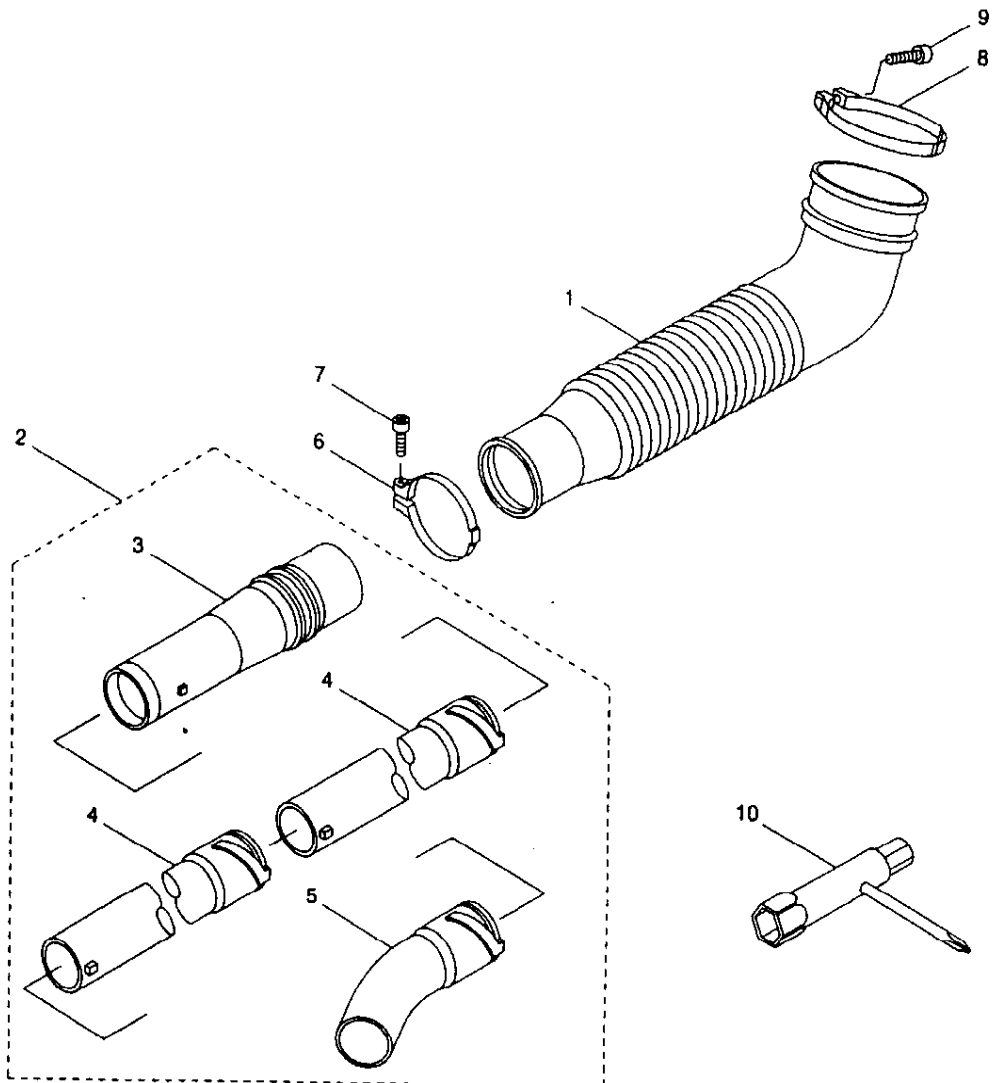

BL4500HA & BL5400HA THROTTLE

Ref No.	Part No.	Description	Q'ty	Notes
1	117622	Throttle Lever	1	INCL. 2-17
2	107126	Arm	1	
3	107127	Lever	1	
4	107221	Spring	1	
5	106498	Valve Ball	1	
6	107129	Stay	1	
7	019001	Tapping Screw	2	M4x10
8	081457	Screw	1	M6x25
9	012502	Spring Washer	1	M6
10	012488	Washer	1	M6
11	107136	Collar	1	
12	081031	Nut	1	M6
13	115605	Flange	1	
14	115612	Knob Bolt	1	M8x35
15	107581	Nylon Nut	1	M8
16	065842	Cotter Pin	1	2x15L
17	117623	Switch	1	
18	081456	Screw	4	M6x20
19	013754	Washer	8	M6
20	112509	Nut	4	M6
21	117603	Plate	1	
22	119411	Throttle Cable Ass'y	1	
23	108954	Band	1	

Ref No.	Part No.	Description	Q'ty	Notes
41	579571	Reel	1	BL4500
41	998434	Reel	1	BL5400
42	579572	Rope(3.8X850L)	1	BL4500
42	998436	Rope(3.8X1150L)	1	BL5400
43	944801	Screw	1	M5x12
44	579574	Washer	1	BL4500
44	998433	Washer	1	BL5400
45	580184	Screw	1	
46	624845	Screw	4	M4x16
47	579569	Starter Pawl Ass'y.	1	BL4500
47	998414	Starter Pawl Ass'y.	1	BL5400
48	572938	Pawl	1	
49	944226	E-Ring	1	
50	579573	Return Spring	1	BL4500
50	998416	Return Spring	1	BL5400
51	943173	Nut	1	BL4500
51	998417	Nut	1	BL5400
52	071190	Washer	1	BL4500
52	071344	Washer	1	BL5400
53	119384	Shroud	1	BL4500
53	120065	Shroud	1	BL5400
54	582171	Label(MARUYAMA)	1	BL4500
54	628096	Label(MARUYAMA)	1	BL5400

TUBES & ACCESSORIES

TUBES & ACCESSORIES

Ref No.	Part No.	Description	Q'ty	Notes
1	119186	Flexible Pipe	1	
2	119366	Pipe Ass'y	1	INCL. 3-5
3	106721	Swivel Pipe	1	
4	106762	Stright Pipe	2	370L
5	106725	Bent Pipe	1	
6	119525	Hose Band	1	#75
7	088831	Screw	1	M5x16
8	119523	Hose Band	1	#100
9	081417	Screw	1	M5x25
10	210418	Box Wrench/Driver	1	13x19x(+)DRIVE
11	216007	Warranty Registration Card	1	
12	119394	Owners Manual	1	BL4500
12	120069	Owners Manual	1	BL5400